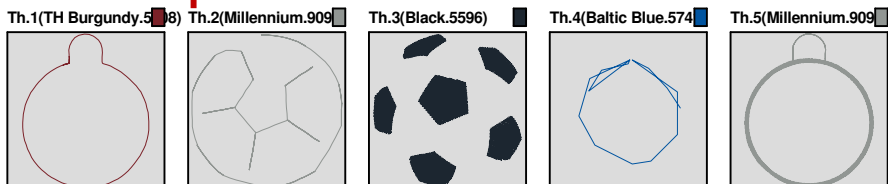

## Color Sequence:

Design Name: 2soccer	Customer Name:	Machine Set: Default	
Size=70.80 mm x 84.40 mm	Stitch No.=3555	ChangeColor No.=4	Trim No.=6

**Design Note:**

No.	Thread	Length(m)
1.	 Robison Anton Super Brite Poly.TH Burgundy.5908	0.25
2.	 Robison Anton Super Brite Poly.Millennium.9096	0.64
3.	 Robison Anton Super Brite Poly.Black.5596	5.07
4.	 Robison Anton Super Brite Poly.Baltic Blue.5741	0.02
5.	 Robison Anton Super Brite Poly.Millennium.9096	2.29

ZOOM 100%

**Color Sequence:**

Design Name: 1tennis	Customer Name:	Machine Set: Default	
Size=70.80 mm x 123.80 mm	Stitch No.=2462	ChangeColor No.=3	Trim No.=4

No.	Thread	Length(m)
1.	 Robison Anton Super Brite Poly.TH Burgundy.5908	0.34
2.	 Robison Anton Super Brite Poly.Millennium.9096	2.15
3.	 Robison Anton Super Brite Poly.Baltic Blue.5741	0.97
4.	 Robison Anton Super Brite Poly.Millennium.9096	2.76