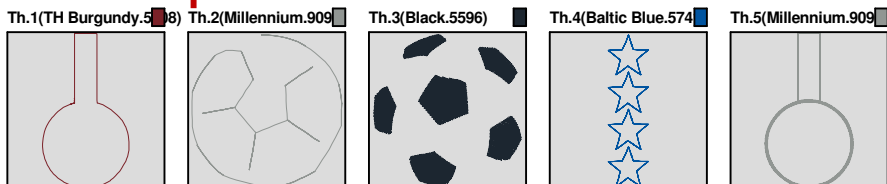

Color Sequence: