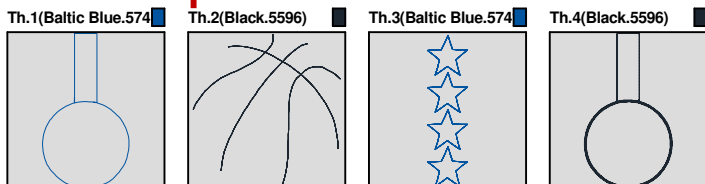

## Color Sequence:

Th.1(TH Burgundy.5908) Th.2(Toasty Red.9002) Th.3(Baltic Blue.5741) Th.4(Millennium.9096)

Design Name: 1basketball	Customer Name:	Machine Set: Default	
Size=70.80 mm x 124.60 mm	Stitch No.=2342	ChangeColor No.=3	Trim No.=4

**Design Note:**

No.	Thread	Length(m)
1.	 Robison Anton Super Brite Poly.Baltic Blue.5741	0.35
2.	 Robison Anton Super Brite Poly.Black.5596	1.08
3.	 Robison Anton Super Brite Poly.Baltic Blue.5741	0.97
4.	 Robison Anton Super Brite Poly.Black.5596	2.33

ZOOM 100%

**Color Sequence:**

Design Name: 2basketball	Customer Name:	Machine Set: Default	
Size=71.80 mm x 84.00 mm	Stitch No.=2117	ChangeColor No.=3	Trim No.=1

**Design Note:**

No.	Thread	Length(m)
1.	 Robison Anton Super Brite Poly.TH Burgundy.5908	0.25
2.	 Robison Anton Super Brite Poly.Black.5596	1.09
3.	 Robison Anton Super Brite Poly.Baltic Blue.5741	0.02
4.	 Robison Anton Super Brite Poly.Black.5596	2.83