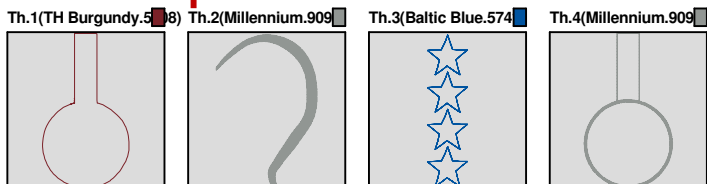

Color Sequence: