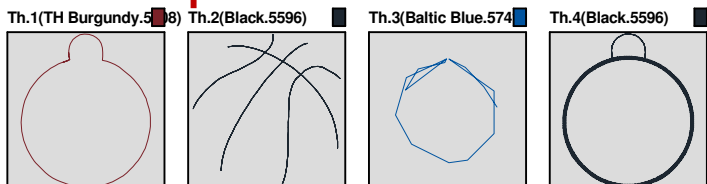

ZOOM 100%

**Color Sequence:**

Design Name: 2basketball	Customer Name:	Machine Set: Default	
Size=71.80 mm x 84.00 mm	Stitch No.=2117	ChangeColor No.=3	Trim No.=1

**Design Note:**

No.	Thread	Length(m)
1.	 Robison Anton Super Brite Poly.TH Burgundy.5908	0.25
2.	 Robison Anton Super Brite Poly.Black.5596	1.09
3.	 Robison Anton Super Brite Poly.Baltic Blue.5741	0.02
4.	 Robison Anton Super Brite Poly.Black.5596	2.83

ZOOM 100%

**Color Sequence:**

Design Name: 1football	Customer Name:	Machine Set: Default	
Size=60.40 mm x 124.80 mm	Stitch No.=3236	ChangeColor No.=3	Trim No.=14

No.	Thread	Length(m)
1.	 Robison Anton Super Brite Poly.TH Burgundy.5908	0.33
2.	 Robison Anton Super Brite Poly.Basket Beige.9126	3.47
3.	 Robison Anton Super Brite Poly.Baltic Blue.5741	0.97
4.	 Robison Anton Super Brite Poly.Coal Hill.9163	2.34