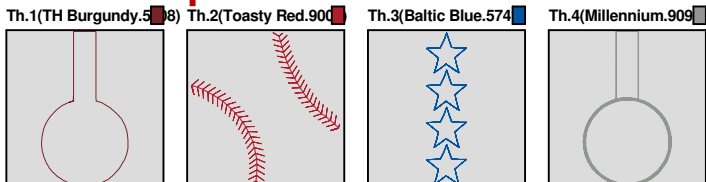

Color Sequence: