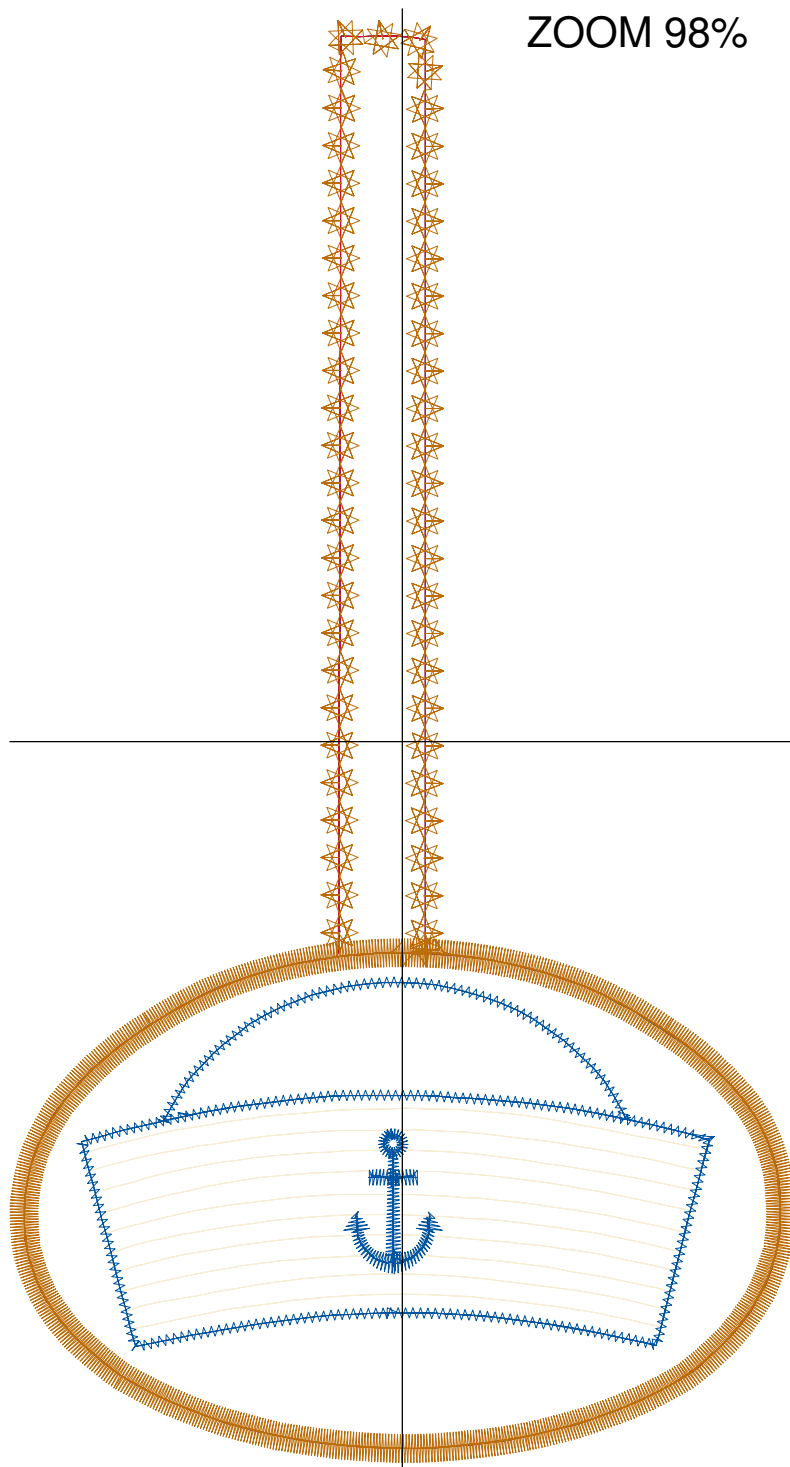

Design Name: sailorhat-keyfob	Customer Name:	Machine Set: Default	
Size:105.40 mm x 193.80 mm	Stitch No.:8095	ChangeColor No.:5	Trim No.:2

Design Note:

No.	Thread	Length(m)
1.	Robison Anton Super Brite Poly.Scarlet Flame.9020	0.84
2.	Robison Anton Super Brite Poly.Baltic Blue.5741	1.06
3.	Robison Anton Super Brite Poly.Eggshell.5643	2.61
4.	Robison Anton Super Brite Poly.Baltic Blue.5741	2.31
5.	Robison Anton Super Brite Poly.Scarlet Flame.9020	0.80
6.	Robison Anton Super Brite Poly.Copper.5595	9.11

ZOOM 98%