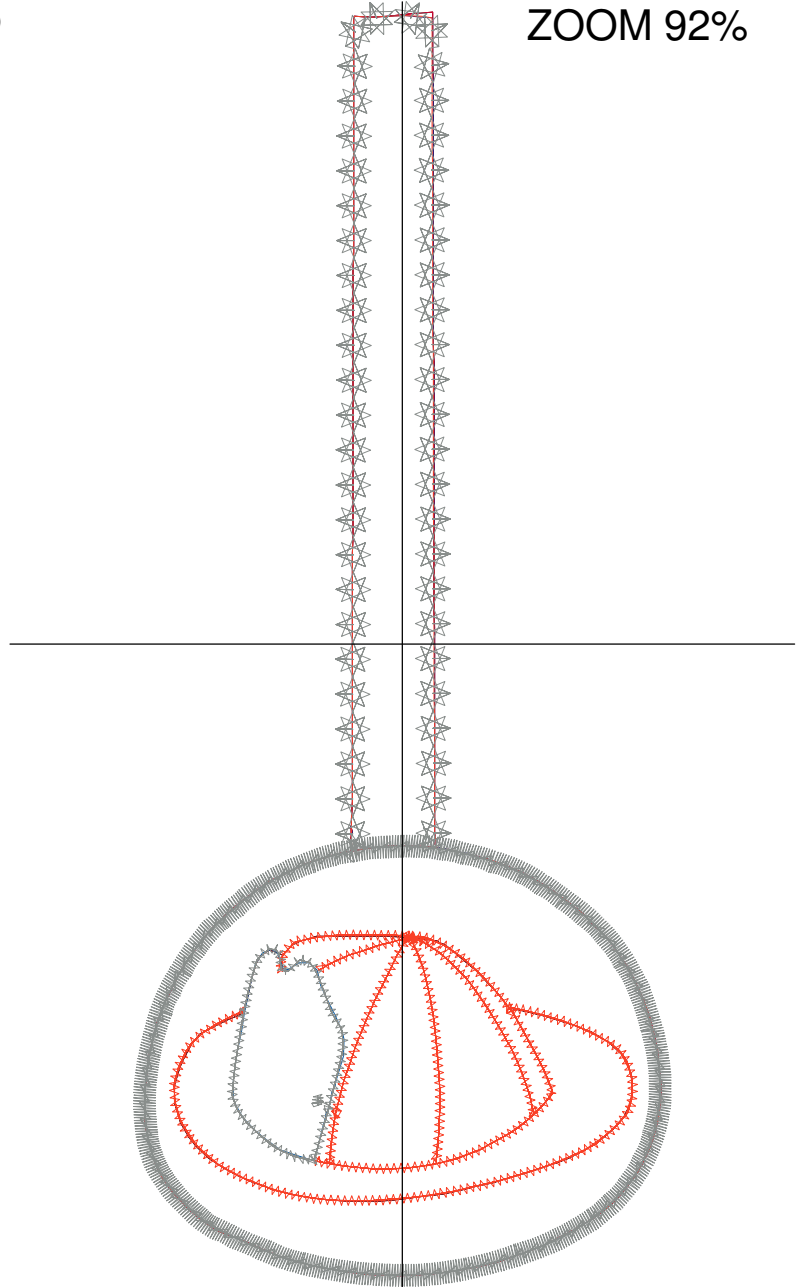

Design Name: baseball-cap-keyfob	Customer Name:	Machine Set: Default	
Size=74.60 mm x 184.00 mm	Stitch No.=3533	ChangeColor No.=6	Trim No.=4

Design Note:

No.	Thread	Length(m)
1.	 Robison Anton Super Brite Poly.Jockey Red.5581	0.95
2.	 Robison Anton Super Brite Poly.Fire Blue.5736	0.62
3.	 Robison Anton Super Brite Poly.Charcoal.5565	0.80
4.	 Robison Anton Super Brite Poly.Baltic Blue.5741	1.36
5.	 Robison Anton Super Brite Poly.Jockey Red.5581	0.49
6.	 Robison Anton Super Brite Poly.Baltic Blue.5741	3.27
7.	 Robison Anton Super Brite Poly.Jockey Red.5581	1.68

ZOOM 100%

Color Sequence:

Design Name: firemanshelmet	Customer Name:	Machine Set: Default	
Size=77.60 mm x 185.40 mm	Stitch No.=6275	ChangeColor No.=7	Trim No.=2

Design Note:

No.	Thread	Length(m)
1.	Robison Anton Super Brite Poly.Jockey Red.5581	0.95
2.	Robison Anton Super Brite Poly.Fire Blue.5736	0.49
3.	Robison Anton Super Brite Poly.TH Burgundy.5908	0.35
4.	Robison Anton Super Brite Poly.Vibrant Orange.9066	2.67
5.	Robison Anton Super Brite Poly.Baltic Blue.5741	0.09
6.	Robison Anton Super Brite Poly.Silvery Gray.5784	0.61
7.	Robison Anton Super Brite Poly.Vibrant Orange.9066	0.47
8.	Robison Anton Super Brite Poly.Silvery Gray.5784	7.59

ZOOM 92%

Color Sequence:

Design Name: footballhelmet-keyfob	Customer Name:	Machine Set: Default	
Size=77.40 mm x 191.20 mm	Stitch No.=4445	ChangeColor No.=5	Trim No.=3

Design Note:

No.	Thread	Length(m)
1.	 Robison Anton Super Brite Poly.Jockey Red.5581	0.48
2.	 Robison Anton Super Brite Poly.PN Navy (24).5824	0.48
3.	 Robison Anton Super Brite Poly.Black.5596	4.15
4.	 Robison Anton Super Brite Poly.Jockey Red.5581	0.99
5.	 Robison Anton Super Brite Poly.Black.5596	1.56
6.	 Robison Anton Super Brite Poly.Jockey Red.5581	1.45