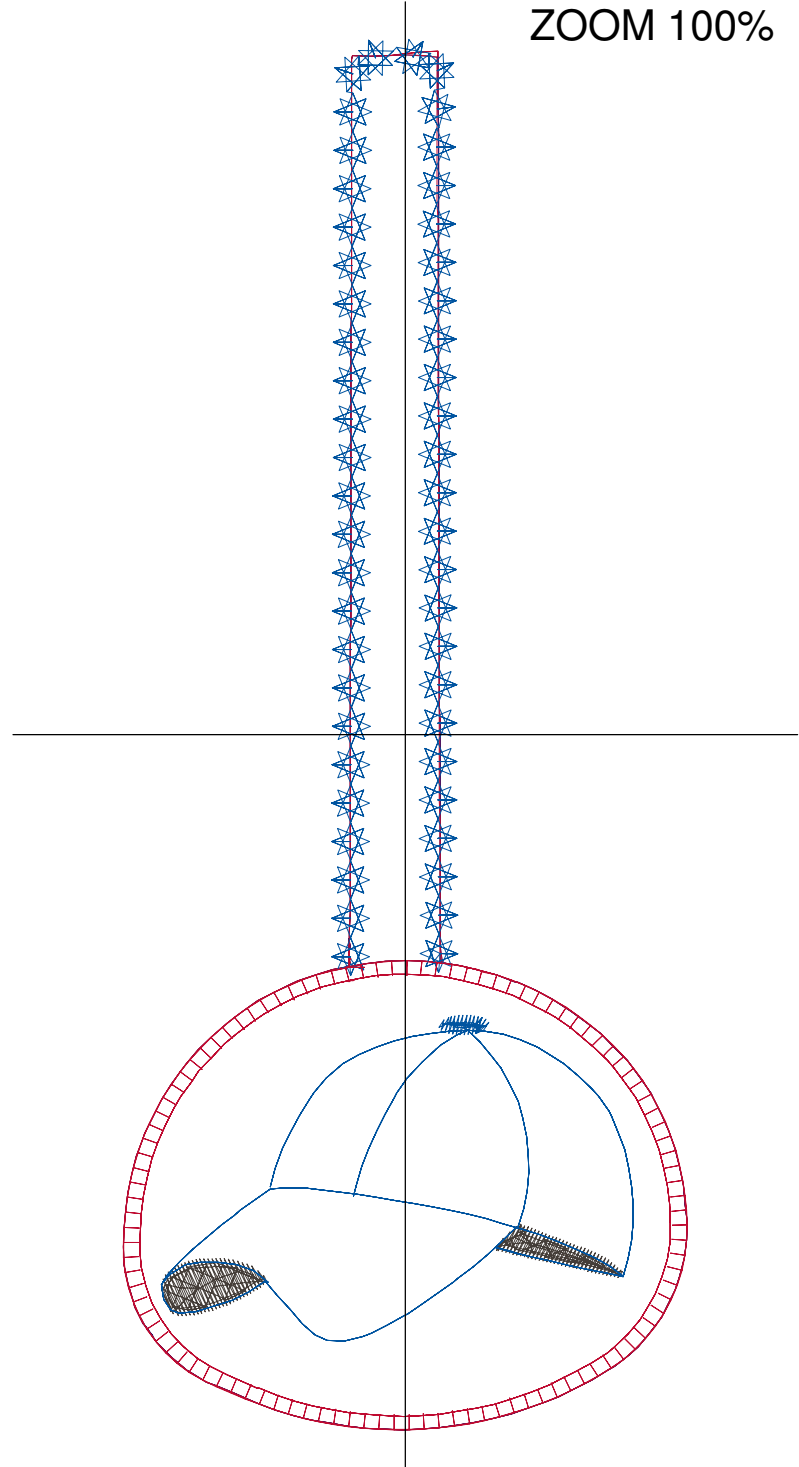

Design Name: baseball-cap-keyfob	Customer Name:	Machine Set: Default	
Size=74.60 mm x 184.00 mm	Stitch No.=3533	ChangeColor No.=6	Trim No.=4

Design Note:

No.	Thread	Length(m)
1.	 Robison Anton Super Brite Poly.Jockey Red.5581	0.95
2.	 Robison Anton Super Brite Poly.Fire Blue.5736	0.62
3.	 Robison Anton Super Brite Poly.Charcoal.5565	0.80
4.	 Robison Anton Super Brite Poly.Baltic Blue.5741	1.36
5.	 Robison Anton Super Brite Poly.Jockey Red.5581	0.49
6.	 Robison Anton Super Brite Poly.Baltic Blue.5741	3.27
7.	 Robison Anton Super Brite Poly.Jockey Red.5581	1.68

ZOOM 100%

Color Sequence:

Design Name: firemanshelmet	Customer Name:	Machine Set: Default	
Size=77.60 mm x 185.40 mm	Stitch No.=6275	ChangeColor No.=7	Trim No.=2

Design Note:

No.	Thread	Length(m)
1.	Robison Anton Super Brite Poly.Jockey Red.5581	0.95
2.	Robison Anton Super Brite Poly.Fire Blue.5736	0.49
3.	Robison Anton Super Brite Poly.TH Burgundy.5908	0.35
4.	Robison Anton Super Brite Poly.Vibrant Orange.9066	2.67
5.	Robison Anton Super Brite Poly.Baltic Blue.5741	0.09
6.	Robison Anton Super Brite Poly.Silvery Gray.5784	0.61
7.	Robison Anton Super Brite Poly.Vibrant Orange.9066	0.47
8.	Robison Anton Super Brite Poly.Silvery Gray.5784	7.59

ZOOM 87%

Color Sequence:

Design Name: sailorhat-keyfob	Customer Name:	Machine Set: Default	
Size: 105.40 mm x 193.80 mm	Stitch No.: 8095	ChangeColor No.: 5	Trim No.: 2

Design Note:

No.	Thread	Length(m)
1.	 Robison Anton Super Brite Poly.Scarlet Flame.9020	0.84
2.	 Robison Anton Super Brite Poly.Baltic Blue.5741	1.06
3.	 Robison Anton Super Brite Poly.Eggshell.5643	2.61
4.	 Robison Anton Super Brite Poly.Baltic Blue.5741	2.31
5.	 Robison Anton Super Brite Poly.Scarlet Flame.9020	0.80
6.	 Robison Anton Super Brite Poly.Copper.5595	9.11