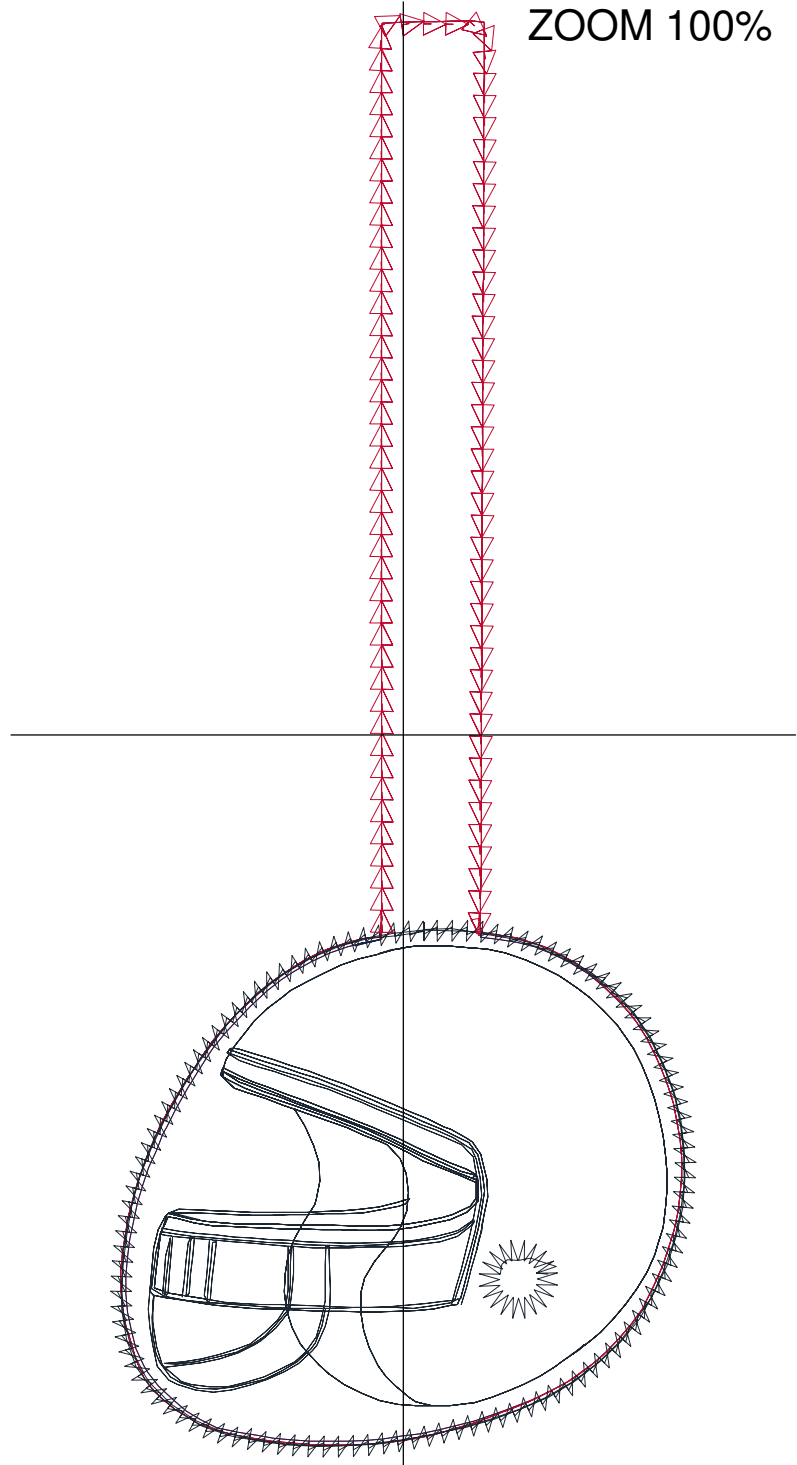

Design Name: baseball-cap-keyfob	Customer Name:	Machine Set: Default	
Size=74.60 mm x 184.00 mm	Stitch No.=3533	ChangeColor No.=6	Trim No.=4

Design Note:

No.	Thread	Length(m)
1.	 Robison Anton Super Brite Poly.Jockey Red.5581	0.95
2.	 Robison Anton Super Brite Poly.Fire Blue.5736	0.62
3.	 Robison Anton Super Brite Poly.Charcoal.5565	0.80
4.	 Robison Anton Super Brite Poly.Baltic Blue.5741	1.36
5.	 Robison Anton Super Brite Poly.Jockey Red.5581	0.49
6.	 Robison Anton Super Brite Poly.Baltic Blue.5741	3.27
7.	 Robison Anton Super Brite Poly.Jockey Red.5581	1.68

ZOOM 92%

Color Sequence:

Design Name: footballhelmet-keyfob	Customer Name:	Machine Set: Default	
Size=77.40 mm x 191.20 mm	Stitch No.=4445	ChangeColor No.=5	Trim No.=3

Design Note:

No.	Thread	Length(m)
1.	 Robison Anton Super Brite Poly.Jockey Red.5581	0.48
2.	 Robison Anton Super Brite Poly.PN Navy (24).5824	0.48
3.	 Robison Anton Super Brite Poly.Black.5596	4.15
4.	 Robison Anton Super Brite Poly.Jockey Red.5581	0.99
5.	 Robison Anton Super Brite Poly.Black.5596	1.56
6.	 Robison Anton Super Brite Poly.Jockey Red.5581	1.45

ZOOM 100%

Color Sequence:

Design Name: knit-hat-keyfob	Customer Name:	Machine Set: Default	
Size: 79.70 mm x 195.70 mm	Stitch No.: 4254	ChangeColor No.: 8	Trim No.: 10

Design Note:

No.	Thread	Length(m)
1.	 Robison Anton Super Brite Poly.Candy Apple Red.5807	1.02
2.	 Robison Anton Super Brite Poly.Fleet Blue.5750	1.01
3.	 Robison Anton Super Brite Poly.Baltic Blue.5741	1.33
4.	 Robison Anton Super Brite Poly.Cranberry.5570	0.06
5.	 Robison Anton Super Brite Poly.Melon.5594	0.87
6.	 Robison Anton Super Brite Poly.Misty.5608	0.50
7.	 Robison Anton Super Brite Poly.Candy Apple Red.5807	1.34
8.	 Robison Anton Super Brite Poly.Imperial Blue.5602	2.10
9.	 Robison Anton Super Brite Poly.Melon.5594	2.60