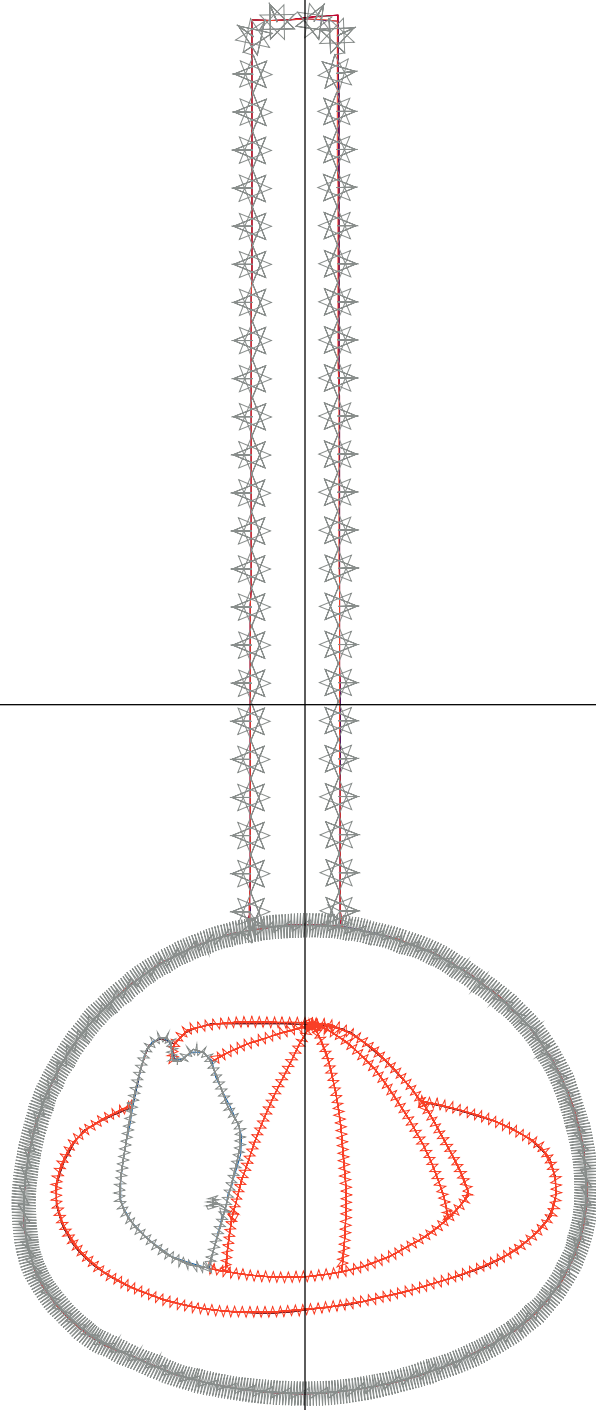

Design Name: baseball-cap-keyfob	Customer Name:	Machine Set: Default	
Size=74.60 mm x 184.00 mm	Stitch No.=3533	ChangeColor No.=6	Trim No.=4

Design Note:

No.	Thread	Length(m)
1.	 Robison Anton Super Brite Poly.Jockey Red.5581	0.95
2.	 Robison Anton Super Brite Poly.Fire Blue.5736	0.62
3.	 Robison Anton Super Brite Poly.Charcoal.5565	0.80
4.	 Robison Anton Super Brite Poly.Baltic Blue.5741	1.36
5.	 Robison Anton Super Brite Poly.Jockey Red.5581	0.49
6.	 Robison Anton Super Brite Poly.Baltic Blue.5741	3.27
7.	 Robison Anton Super Brite Poly.Jockey Red.5581	1.68

ZOOM 100%

Color Sequence:

Design Name: firemanshelmet	Customer Name:	Machine Set: Default	
Size=77.60 mm x 185.40 mm	Stitch No.=6275	ChangeColor No.=7	Trim No.=2

Design Note:

No.	Thread	Length(m)
1.	Robison Anton Super Brite Poly.Jockey Red.5581	0.95
2.	Robison Anton Super Brite Poly.Fire Blue.5736	0.49
3.	Robison Anton Super Brite Poly.TH Burgundy.5908	0.35
4.	Robison Anton Super Brite Poly.Vibrant Orange.9066	2.67
5.	Robison Anton Super Brite Poly.Baltic Blue.5741	0.09
6.	Robison Anton Super Brite Poly.Silvery Gray.5784	0.61
7.	Robison Anton Super Brite Poly.Vibrant Orange.9066	0.47
8.	Robison Anton Super Brite Poly.Silvery Gray.5784	7.59

ZOOM 92%

Color Sequence:

Design Name: footballhelmet-keyfob	Customer Name:	Machine Set: Default	
Size=77.40 mm x 191.20 mm	Stitch No.=4445	ChangeColor No.=5	Trim No.=3

Design Note:

No.	Thread	Length(m)
1.	 Robison Anton Super Brite Poly.Jockey Red.5581	0.48
2.	 Robison Anton Super Brite Poly.PN Navy (24).5824	0.48
3.	 Robison Anton Super Brite Poly.Black.5596	4.15
4.	 Robison Anton Super Brite Poly.Jockey Red.5581	0.99
5.	 Robison Anton Super Brite Poly.Black.5596	1.56
6.	 Robison Anton Super Brite Poly.Jockey Red.5581	1.45