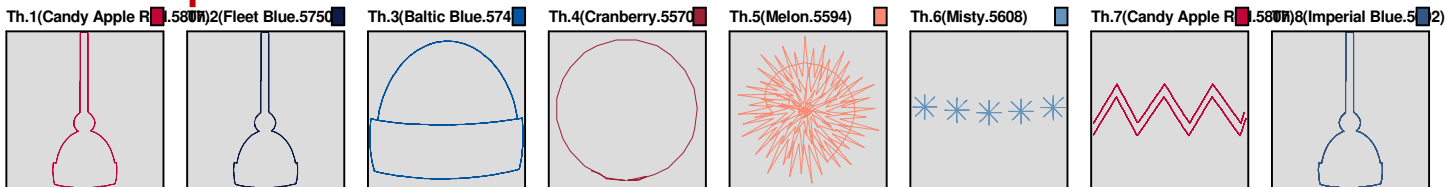

ZOOM 92%

Color Sequence:

Design Name: footballhelmet-keyfob	Customer Name:	Machine Set: Default	
Size=77.40 mm x 191.20 mm	Stitch No.=4445	ChangeColor No.=5	Trim No.=3

Design Note:

No.	Thread	Length(m)
1.	 Robison Anton Super Brite Poly.Jockey Red.5581	0.48
2.	 Robison Anton Super Brite Poly.PN Navy (24).5824	0.48
3.	 Robison Anton Super Brite Poly.Black.5596	4.15
4.	 Robison Anton Super Brite Poly.Jockey Red.5581	0.99
5.	 Robison Anton Super Brite Poly.Black.5596	1.56
6.	 Robison Anton Super Brite Poly.Jockey Red.5581	1.45

ZOOM 100%

Color Sequence:

Design Name: knit-hat-keyfob	Customer Name:	Machine Set: Default	
Size: 79.70 mm x 195.70 mm	Stitch No.: 4254	ChangeColor No.: 8	Trim No.: 10

Design Note:

No.	Thread	Length(m)
1.	 Robison Anton Super Brite Poly.Candy Apple Red.5807	1.02
2.	 Robison Anton Super Brite Poly.Fleet Blue.5750	1.01
3.	 Robison Anton Super Brite Poly.Baltic Blue.5741	1.33
4.	 Robison Anton Super Brite Poly.Cranberry.5570	0.06
5.	 Robison Anton Super Brite Poly.Melon.5594	0.87
6.	 Robison Anton Super Brite Poly.Misty.5608	0.50
7.	 Robison Anton Super Brite Poly.Candy Apple Red.5807	1.34
8.	 Robison Anton Super Brite Poly.Imperial Blue.5602	2.10
9.	 Robison Anton Super Brite Poly.Melon.5594	2.60

ZOOM 87%

Color Sequence:

Design Name: sailorhat-keyfob	Customer Name:	Machine Set: Default	
Size: 105.40 mm x 193.80 mm	Stitch No.: 8095	ChangeColor No.: 5	Trim No.: 2

Design Note:

No.	Thread	Length(m)
1.	 Robison Anton Super Brite Poly.Scarlet Flame.9020	0.84
2.	 Robison Anton Super Brite Poly.Baltic Blue.5741	1.06
3.	 Robison Anton Super Brite Poly.Eggshell.5643	2.61
4.	 Robison Anton Super Brite Poly.Baltic Blue.5741	2.31
5.	 Robison Anton Super Brite Poly.Scarlet Flame.9020	0.80
6.	 Robison Anton Super Brite Poly.Copper.5595	9.11