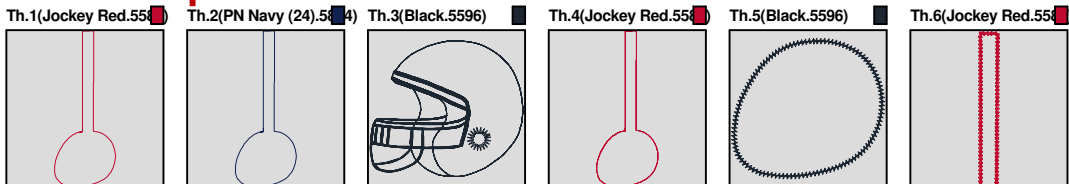

ZOOM 100%

Color Sequence:

Design Name: firemanshelmet	Customer Name:	Machine Set: Default	
Size=77.60 mm x 185.40 mm	Stitch No.=6275	ChangeColor No.=7	Trim No.=2

Design Note:

No.	Thread	Length(m)
1.	Robison Anton Super Brite Poly.Jockey Red.5581	0.95
2.	Robison Anton Super Brite Poly.Fire Blue.5736	0.49
3.	Robison Anton Super Brite Poly.TH Burgundy.5908	0.35
4.	Robison Anton Super Brite Poly.Vibrant Orange.9066	2.67
5.	Robison Anton Super Brite Poly.Baltic Blue.5741	0.09
6.	Robison Anton Super Brite Poly.Silvery Gray.5784	0.61
7.	Robison Anton Super Brite Poly.Vibrant Orange.9066	0.47
8.	Robison Anton Super Brite Poly.Silvery Gray.5784	7.59

ZOOM 92%

Color Sequence:

Design Name: footballhelmet-keyfob	Customer Name:	Machine Set: Default	
Size=77.40 mm x 191.20 mm	Stitch No.=4445	ChangeColor No.=5	Trim No.=3

Design Note:

No.	Thread	Length(m)
1.	 Robison Anton Super Brite Poly.Jockey Red.5581	0.48
2.	 Robison Anton Super Brite Poly.PN Navy (24).5824	0.48
3.	 Robison Anton Super Brite Poly.Black.5596	4.15
4.	 Robison Anton Super Brite Poly.Jockey Red.5581	0.99
5.	 Robison Anton Super Brite Poly.Black.5596	1.56
6.	 Robison Anton Super Brite Poly.Jockey Red.5581	1.45

ZOOM 100%

Color Sequence:

Design Name: knit-hat-keyfob	Customer Name:	Machine Set: Default	
Size: 79.70 mm x 195.70 mm	Stitch No.: 4254	ChangeColor No.: 8	Trim No.: 10

Design Note:

No.	Thread	Length(m)
1.	 Robison Anton Super Brite Poly.Candy Apple Red.5807	1.02
2.	 Robison Anton Super Brite Poly.Fleet Blue.5750	1.01
3.	 Robison Anton Super Brite Poly.Baltic Blue.5741	1.33
4.	 Robison Anton Super Brite Poly.Cranberry.5570	0.06
5.	 Robison Anton Super Brite Poly.Melon.5594	0.87
6.	 Robison Anton Super Brite Poly.Misty.5608	0.50
7.	 Robison Anton Super Brite Poly.Candy Apple Red.5807	1.34
8.	 Robison Anton Super Brite Poly.Imperial Blue.5602	2.10
9.	 Robison Anton Super Brite Poly.Melon.5594	2.60