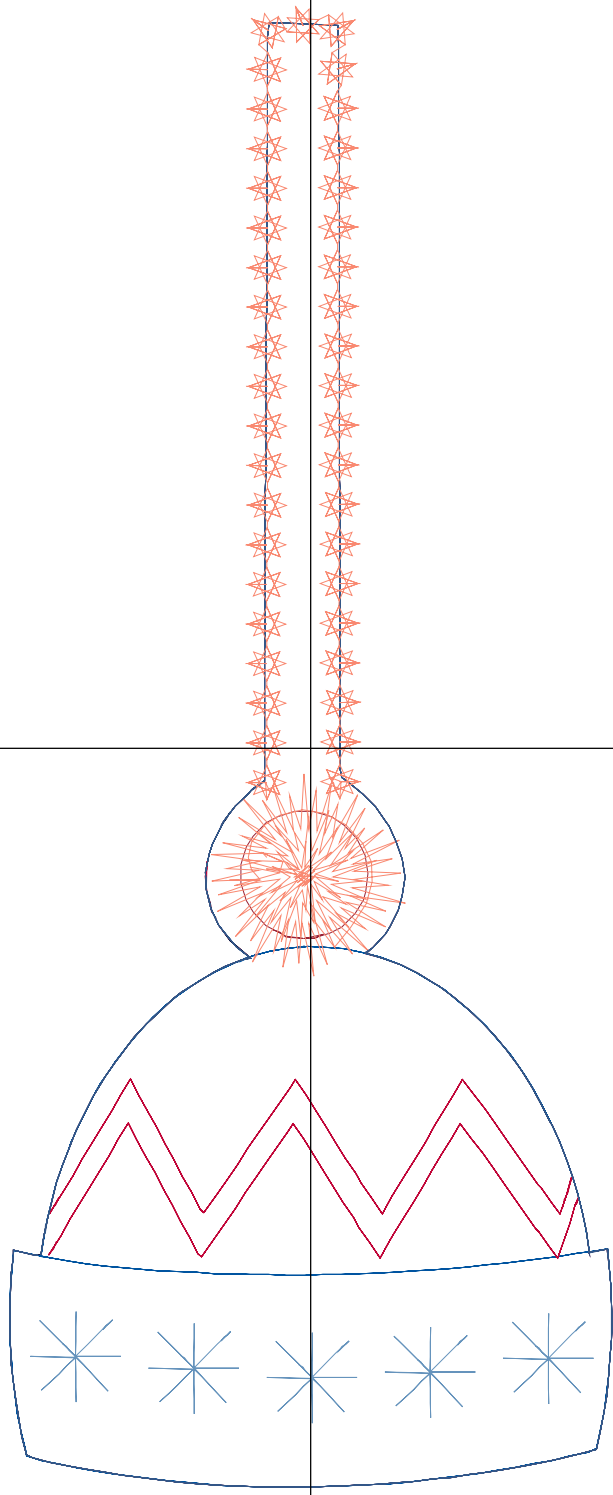

Design Name: baseball-cap-keyfob	Customer Name:	Machine Set: Default	
Size=74.60 mm x 184.00 mm	Stitch No.=3533	ChangeColor No.=6	Trim No.=4

Design Note:

No.	Thread	Length(m)
1.	 Robison Anton Super Brite Poly.Jockey Red.5581	0.95
2.	 Robison Anton Super Brite Poly.Fire Blue.5736	0.62
3.	 Robison Anton Super Brite Poly.Charcoal.5565	0.80
4.	 Robison Anton Super Brite Poly.Baltic Blue.5741	1.36
5.	 Robison Anton Super Brite Poly.Jockey Red.5581	0.49
6.	 Robison Anton Super Brite Poly.Baltic Blue.5741	3.27
7.	 Robison Anton Super Brite Poly.Jockey Red.5581	1.68

ZOOM 100%

Color Sequence:

Design Name: knit-hat-keyfob	Customer Name:	Machine Set: Default	
Size: 79.70 mm x 195.70 mm	Stitch No.: 4254	ChangeColor No.: 8	Trim No.: 10

Design Note:

No.	Thread	Length(m)
1.	 Robison Anton Super Brite Poly.Candy Apple Red.5807	1.02
2.	 Robison Anton Super Brite Poly.Fleet Blue.5750	1.01
3.	 Robison Anton Super Brite Poly.Baltic Blue.5741	1.33
4.	 Robison Anton Super Brite Poly.Cranberry.5570	0.06
5.	 Robison Anton Super Brite Poly.Melon.5594	0.87
6.	 Robison Anton Super Brite Poly.Misty.5608	0.50
7.	 Robison Anton Super Brite Poly.Candy Apple Red.5807	1.34
8.	 Robison Anton Super Brite Poly.Imperial Blue.5602	2.10
9.	 Robison Anton Super Brite Poly.Melon.5594	2.60

ZOOM 87%

Color Sequence:

Design Name: sailorhat-keyfob	Customer Name:	Machine Set: Default	
Size: 105.40 mm x 193.80 mm	Stitch No.: 8095	ChangeColor No.: 5	Trim No.: 2

Design Note:

No.	Thread	Length(m)
1.	 Robison Anton Super Brite Poly.Scarlet Flame.9020	0.84
2.	 Robison Anton Super Brite Poly.Baltic Blue.5741	1.06
3.	 Robison Anton Super Brite Poly.Eggshell.5643	2.61
4.	 Robison Anton Super Brite Poly.Baltic Blue.5741	2.31
5.	 Robison Anton Super Brite Poly.Scarlet Flame.9020	0.80
6.	 Robison Anton Super Brite Poly.Copper.5595	9.11