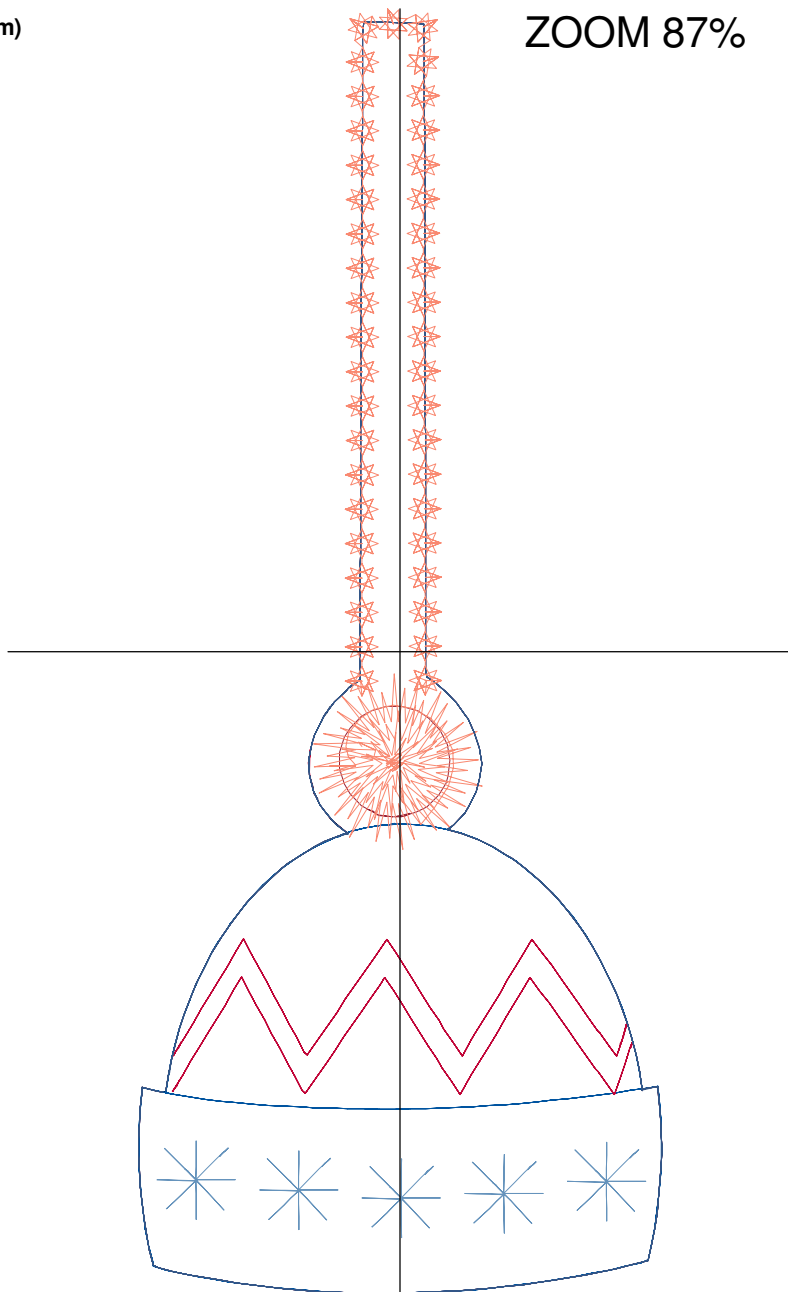

Design Name: baseball-cap-keyfob	Customer Name:	Machine Set: Default	
Size=74.60 mm x 184.00 mm	Stitch No.=3533	ChangeColor No.=6	Trim No.=4

Design Note:

No.	Thread	Length(m)
1.	 Robison Anton Super Brite Poly.Jockey Red.5581	0.95
2.	 Robison Anton Super Brite Poly.Fire Blue.5736	0.62
3.	 Robison Anton Super Brite Poly.Charcoal.5565	0.80
4.	 Robison Anton Super Brite Poly.Baltic Blue.5741	1.36
5.	 Robison Anton Super Brite Poly.Jockey Red.5581	0.49
6.	 Robison Anton Super Brite Poly.Baltic Blue.5741	3.27
7.	 Robison Anton Super Brite Poly.Jockey Red.5581	1.68

ZOOM 100%

Color Sequence:

Design Name: knit-hat-keyfob	Customer Name:	Machine Set: Default	
Size: 79.70 mm x 195.70 mm	Stitch No.: 4254	ChangeColor No.: 8	Trim No.: 10

Design Note:

No.	Thread	Length(m)
1.	 Robison Anton Super Brite Poly.Candy Apple Red.5807	1.02
2.	 Robison Anton Super Brite Poly.Fleet Blue.5750	1.01
3.	 Robison Anton Super Brite Poly.Baltic Blue.5741	1.33
4.	 Robison Anton Super Brite Poly.Cranberry.5570	0.06
5.	 Robison Anton Super Brite Poly.Melon.5594	0.87
6.	 Robison Anton Super Brite Poly.Misty.5608	0.50
7.	 Robison Anton Super Brite Poly.Candy Apple Red.5807	1.34
8.	 Robison Anton Super Brite Poly.Imperial Blue.5602	2.10
9.	 Robison Anton Super Brite Poly.Melon.5594	2.60

ZOOM 87%

Color Sequence:

Design Name: sailorhat-keyfob	Customer Name:	Machine Set: Default	
Size: 105.40 mm x 193.80 mm	Stitch No.: 8095	ChangeColor No.: 5	Trim No.: 2

Design Note:

No.	Thread	Length(m)
1.	 Robison Anton Super Brite Poly.Scarlet Flame.9020	0.84
2.	 Robison Anton Super Brite Poly.Baltic Blue.5741	1.06
3.	 Robison Anton Super Brite Poly.Eggshell.5643	2.61
4.	 Robison Anton Super Brite Poly.Baltic Blue.5741	2.31
5.	 Robison Anton Super Brite Poly.Scarlet Flame.9020	0.80
6.	 Robison Anton Super Brite Poly.Copper.5595	9.11