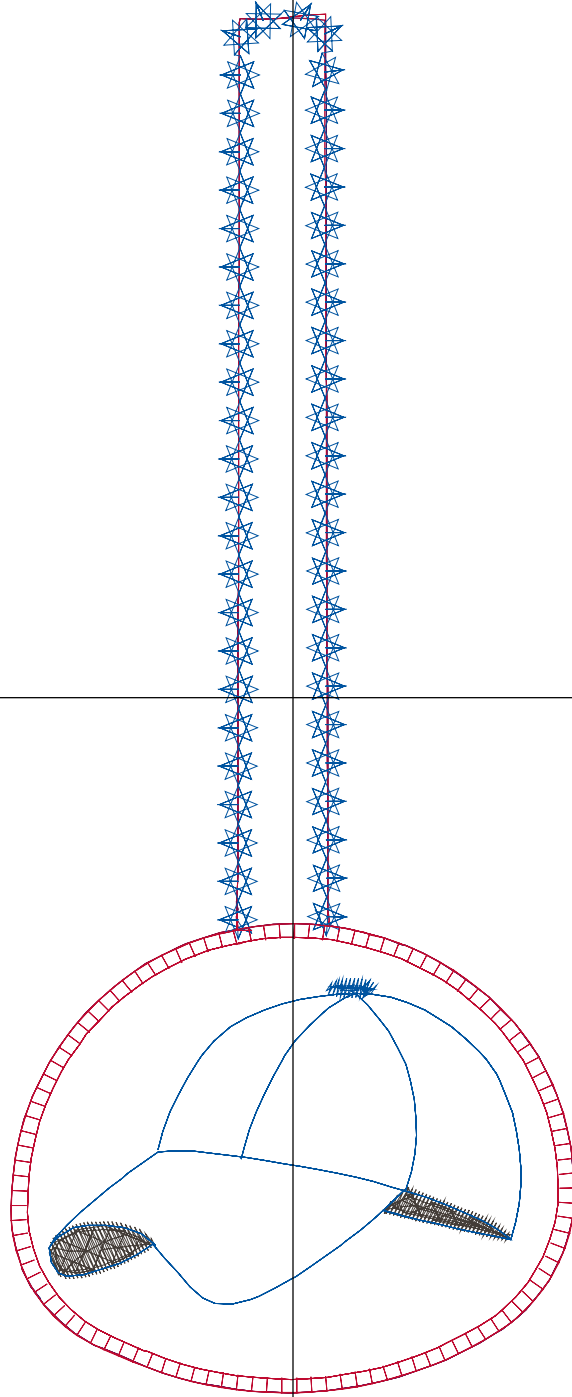

Design Name: baseball-cap-keyfob	Customer Name:	Machine Set: Default	
Size=74.60 mm x 184.00 mm	Stitch No.=3533	ChangeColor No.=6	Trim No.=4

Design Note:

No.	Thread	Length(m)
1.	 Robison Anton Super Brite Poly.Jockey Red.5581	0.95
2.	 Robison Anton Super Brite Poly.Fire Blue.5736	0.62
3.	 Robison Anton Super Brite Poly.Charcoal.5565	0.80
4.	 Robison Anton Super Brite Poly.Baltic Blue.5741	1.36
5.	 Robison Anton Super Brite Poly.Jockey Red.5581	0.49
6.	 Robison Anton Super Brite Poly.Baltic Blue.5741	3.27
7.	 Robison Anton Super Brite Poly.Jockey Red.5581	1.68

ZOOM 100%

Color Sequence:

Design Name: firemanshelmet	Customer Name:	Machine Set: Default	
Size=77.60 mm x 185.40 mm	Stitch No.=6275	ChangeColor No.=7	Trim No.=2

Design Note:

No.	Thread	Length(m)
1.	Robison Anton Super Brite Poly.Jockey Red.5581	0.95
2.	Robison Anton Super Brite Poly.Fire Blue.5736	0.49
3.	Robison Anton Super Brite Poly.TH Burgundy.5908	0.35
4.	Robison Anton Super Brite Poly.Vibrant Orange.9066	2.67
5.	Robison Anton Super Brite Poly.Baltic Blue.5741	0.09
6.	Robison Anton Super Brite Poly.Silvery Gray.5784	0.61
7.	Robison Anton Super Brite Poly.Vibrant Orange.9066	0.47
8.	Robison Anton Super Brite Poly.Silvery Gray.5784	7.59

ZOOM 87%

Color Sequence:

Design Name: sailorhat-keyfob	Customer Name:	Machine Set: Default	
Size: 105.40 mm x 193.80 mm	Stitch No.: 8095	ChangeColor No.: 5	Trim No.: 2

Design Note:

No.	Thread	Length(m)
1.	 Robison Anton Super Brite Poly.Scarlet Flame.9020	0.84
2.	 Robison Anton Super Brite Poly.Baltic Blue.5741	1.06
3.	 Robison Anton Super Brite Poly.Eggshell.5643	2.61
4.	 Robison Anton Super Brite Poly.Baltic Blue.5741	2.31
5.	 Robison Anton Super Brite Poly.Scarlet Flame.9020	0.80
6.	 Robison Anton Super Brite Poly.Copper.5595	9.11