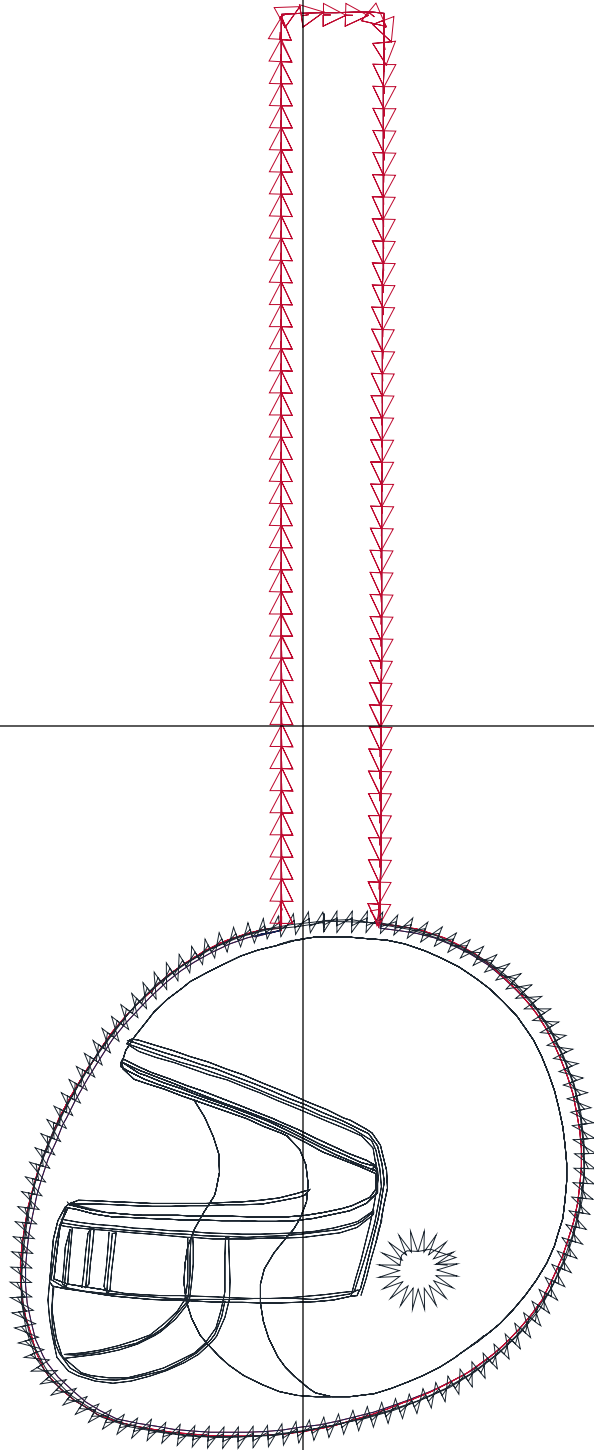

Design Name: baseball-cap-keyfob	Customer Name:	Machine Set: Default	
Size=74.60 mm x 184.00 mm	Stitch No.=3533	ChangeColor No.=6	Trim No.=4

Design Note:

No.	Thread	Length(m)
1.	 Robison Anton Super Brite Poly.Jockey Red.5581	0.95
2.	 Robison Anton Super Brite Poly.Fire Blue.5736	0.62
3.	 Robison Anton Super Brite Poly.Charcoal.5565	0.80
4.	 Robison Anton Super Brite Poly.Baltic Blue.5741	1.36
5.	 Robison Anton Super Brite Poly.Jockey Red.5581	0.49
6.	 Robison Anton Super Brite Poly.Baltic Blue.5741	3.27
7.	 Robison Anton Super Brite Poly.Jockey Red.5581	1.68

ZOOM 92%

Color Sequence:

Design Name: footballhelmet-keyfob	Customer Name:	Machine Set: Default	
Size=77.40 mm x 191.20 mm	Stitch No.=4445	ChangeColor No.=5	Trim No.=3

Design Note:

No.	Thread	Length(m)
1.	 Robison Anton Super Brite Poly.Jockey Red.5581	0.48
2.	 Robison Anton Super Brite Poly.PN Navy (24).5824	0.48
3.	 Robison Anton Super Brite Poly.Black.5596	4.15
4.	 Robison Anton Super Brite Poly.Jockey Red.5581	0.99
5.	 Robison Anton Super Brite Poly.Black.5596	1.56
6.	 Robison Anton Super Brite Poly.Jockey Red.5581	1.45

ZOOM 100%

Color Sequence:

Design Name: knit-hat-keyfob	Customer Name:	Machine Set: Default	
Size: 79.70 mm x 195.70 mm	Stitch No.: 4254	ChangeColor No.: 8	Trim No.: 10

Design Note:

No.	Thread	Length(m)
1.	 Robison Anton Super Brite Poly.Candy Apple Red.5807	1.02
2.	 Robison Anton Super Brite Poly.Fleet Blue.5750	1.01
3.	 Robison Anton Super Brite Poly.Baltic Blue.5741	1.33
4.	 Robison Anton Super Brite Poly.Cranberry.5570	0.06
5.	 Robison Anton Super Brite Poly.Melon.5594	0.87
6.	 Robison Anton Super Brite Poly.Misty.5608	0.50
7.	 Robison Anton Super Brite Poly.Candy Apple Red.5807	1.34
8.	 Robison Anton Super Brite Poly.Imperial Blue.5602	2.10
9.	 Robison Anton Super Brite Poly.Melon.5594	2.60