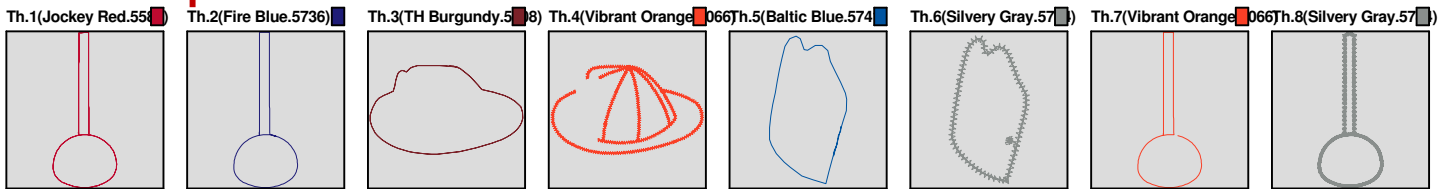

Design Name: baseball-cap-keyfob	Customer Name:	Machine Set: Default	
Size=74.60 mm x 184.00 mm	Stitch No.=3533	ChangeColor No.=6	Trim No.=4

Design Note:

No.	Thread	Length(m)
1.	 Robison Anton Super Brite Poly.Jockey Red.5581	0.95
2.	 Robison Anton Super Brite Poly.Fire Blue.5736	0.62
3.	 Robison Anton Super Brite Poly.Charcoal.5565	0.80
4.	 Robison Anton Super Brite Poly.Baltic Blue.5741	1.36
5.	 Robison Anton Super Brite Poly.Jockey Red.5581	0.49
6.	 Robison Anton Super Brite Poly.Baltic Blue.5741	3.27
7.	 Robison Anton Super Brite Poly.Jockey Red.5581	1.68

ZOOM 100%

Color Sequence:

Design Name: firemanshelmet	Customer Name:	Machine Set: Default	
Size=77.60 mm x 185.40 mm	Stitch No.=6275	ChangeColor No.=7	Trim No.=2

Design Note:

No.	Thread	Length(m)
1.	Robison Anton Super Brite Poly.Jockey Red.5581	0.95
2.	Robison Anton Super Brite Poly.Fire Blue.5736	0.49
3.	Robison Anton Super Brite Poly.TH Burgundy.5908	0.35
4.	Robison Anton Super Brite Poly.Vibrant Orange.9066	2.67
5.	Robison Anton Super Brite Poly.Baltic Blue.5741	0.09
6.	Robison Anton Super Brite Poly.Silvery Gray.5784	0.61
7.	Robison Anton Super Brite Poly.Vibrant Orange.9066	0.47
8.	Robison Anton Super Brite Poly.Silvery Gray.5784	7.59

ZOOM 92%

Color Sequence:

Design Name: footballhelmet-keyfob	Customer Name:	Machine Set: Default	
Size=77.40 mm x 191.20 mm	Stitch No.=4445	ChangeColor No.=5	Trim No.=3

Design Note:

No.	Thread	Length(m)
1.	 Robison Anton Super Brite Poly.Jockey Red.5581	0.48
2.	 Robison Anton Super Brite Poly.PN Navy (24).5824	0.48
3.	 Robison Anton Super Brite Poly.Black.5596	4.15
4.	 Robison Anton Super Brite Poly.Jockey Red.5581	0.99
5.	 Robison Anton Super Brite Poly.Black.5596	1.56
6.	 Robison Anton Super Brite Poly.Jockey Red.5581	1.45