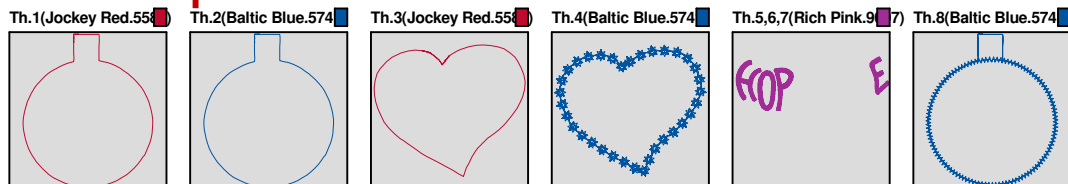

Design Name: atwnls1182	Customer Name:	Machine Set: Default	
Size=88.20 mm x 79.90 mm	Stitch No.=5270	ChangeColor No.=6	Trim No.=6

**Design Note:**

No.	Thread	Length(m)
1.	 Robison Anton Super Brite Poly.Miami Artillery.9170	0.33
2.	 Robison Anton Super Brite Poly.Baltic Blue.5741	0.33
3.	 Robison Anton Super Brite Poly.Jockey Red.5581	0.23
4.	 Robison Anton Super Brite Poly.Dolphin Blue.5829	1.49
5.	 Robison Anton Super Brite Poly.New Berry.5800	4.88
6.	 Robison Anton Super Brite Poly.Jockey Red.5581	0.54
7.	 Robison Anton Super Brite Poly.Baltic Blue.5741	3.68

ZOOM 100%

**Color Sequence:**

Th.1(Miami Artillery.9170) Th.2(Baltic Blue.5741) Th.3(Jockey Red.5581) Th.4(Dolphin Blue.5829) Th.5(New Berry.5800) Th.6(Jockey Red.5581) Th.7(Baltic Blue.5741)

<b>Design Name:</b> atwnls1183	<b>Customer Name:</b>	<b>Machine Set:</b> Default	
<b>Size=</b> 69.40 mm x 80.40 mm	<b>Stitch No.=</b> 2909	<b>ChangeColor No.=</b> 5	<b>Trim No.=</b> 5

No.	Thread	Length(m)
1.	 Robison Anton Super Brite Poly.Jockey Red.5581	0.24
2.	 Robison Anton Super Brite Poly.Baltic Blue.5741	0.24
3.	 Robison Anton Super Brite Poly.Jockey Red.5581	0.17
4.	 Robison Anton Super Brite Poly.Baltic Blue.5741	1.95
5.	 Robison Anton Super Brite Poly.Rich Pink.9097	3.06
6.	 Robison Anton Super Brite Poly.Baltic Blue.5741	1.33

ZOOM 100%

**Color Sequence:**

Design Name: atwnls1184	Customer Name:	Machine Set: Default	
Size=62.20 mm x 73.50 mm	Stitch No.=5968	ChangeColor No.=6	Trim No.=3

**Design Note:**

No.	Thread	Length(m)
1.	 Robison Anton Super Brite Poly.Jockey Red.5581	0.26
2.	 Robison Anton Super Brite Poly.Fleet Blue.5750	0.26
3.	 Robison Anton Super Brite Poly.Jockey Red.5581	0.22
4.	 Robison Anton Super Brite Poly.Enventide Green.9147	2.94
5.	 Robison Anton Super Brite Poly.Jockey Red.5581	2.09
6.	 Robison Anton Super Brite Poly.Fleet Blue.5750	0.26
7.	 Robison Anton Super Brite Poly.Enventide Green.9147	2.08