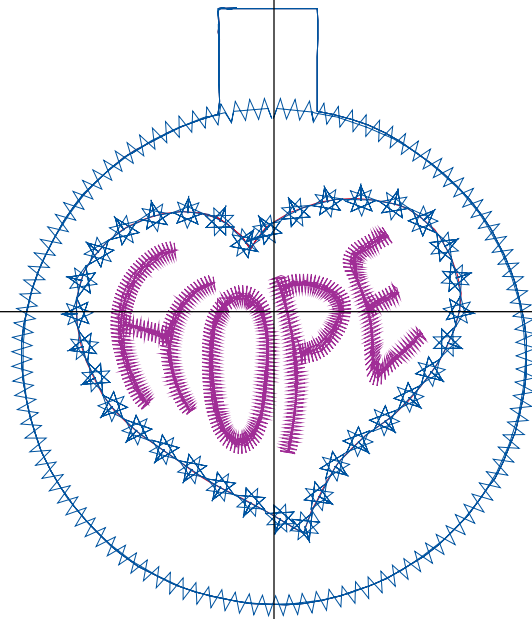

Design Name: atwnls1182	Customer Name:	Machine Set: Default	
Size=88.20 mm x 79.90 mm	Stitch No.=5270	ChangeColor No.=6	Trim No.=6

**Design Note:**

No.	Thread	Length(m)
1.	 Robison Anton Super Brite Poly.Miami Artillery.9170	0.33
2.	 Robison Anton Super Brite Poly.Baltic Blue.5741	0.33
3.	 Robison Anton Super Brite Poly.Jockey Red.5581	0.23
4.	 Robison Anton Super Brite Poly.Dolphin Blue.5829	1.49
5.	 Robison Anton Super Brite Poly.New Berry.5800	4.88
6.	 Robison Anton Super Brite Poly.Jockey Red.5581	0.54
7.	 Robison Anton Super Brite Poly.Baltic Blue.5741	3.68

ZOOM 100%

**Color Sequence:**

Th.1(Miami Artillery.9170) Th.2(Baltic Blue.5741) Th.3(Jockey Red.5581) Th.4(Dolphin Blue.5829) Th.5(New Berry.5800) Th.6(Jockey Red.5581) Th.7(Baltic Blue.5741)

<b>Design Name:</b> atwnls1183	<b>Customer Name:</b>	<b>Machine Set:</b> Default	
<b>Size=</b> 69.40 mm x 80.40 mm	<b>Stitch No.=</b> 2909	<b>ChangeColor No.=</b> 5	<b>Trim No.=</b> 5

No.	Thread	Length(m)
1.	 Robison Anton Super Brite Poly.Jockey Red.5581	0.24
2.	 Robison Anton Super Brite Poly.Baltic Blue.5741	0.24
3.	 Robison Anton Super Brite Poly.Jockey Red.5581	0.17
4.	 Robison Anton Super Brite Poly.Baltic Blue.5741	1.95
5.	 Robison Anton Super Brite Poly.Rich Pink.9097	3.06
6.	 Robison Anton Super Brite Poly.Baltic Blue.5741	1.33

ZOOM 100%

**Color Sequence:**

Design Name: atwnls1184	Customer Name:	Machine Set: Default	
Size=62.20 mm x 73.50 mm	Stitch No.=5968	ChangeColor No.=6	Trim No.=3

**Design Note:**

No.	Thread	Length(m)
1.	 Robison Anton Super Brite Poly.Jockey Red.5581	0.26
2.	 Robison Anton Super Brite Poly.Fleet Blue.5750	0.26
3.	 Robison Anton Super Brite Poly.Jockey Red.5581	0.22
4.	 Robison Anton Super Brite Poly.Enventide Green.9147	2.94
5.	 Robison Anton Super Brite Poly.Jockey Red.5581	2.09
6.	 Robison Anton Super Brite Poly.Fleet Blue.5750	0.26
7.	 Robison Anton Super Brite Poly.Enventide Green.9147	2.08