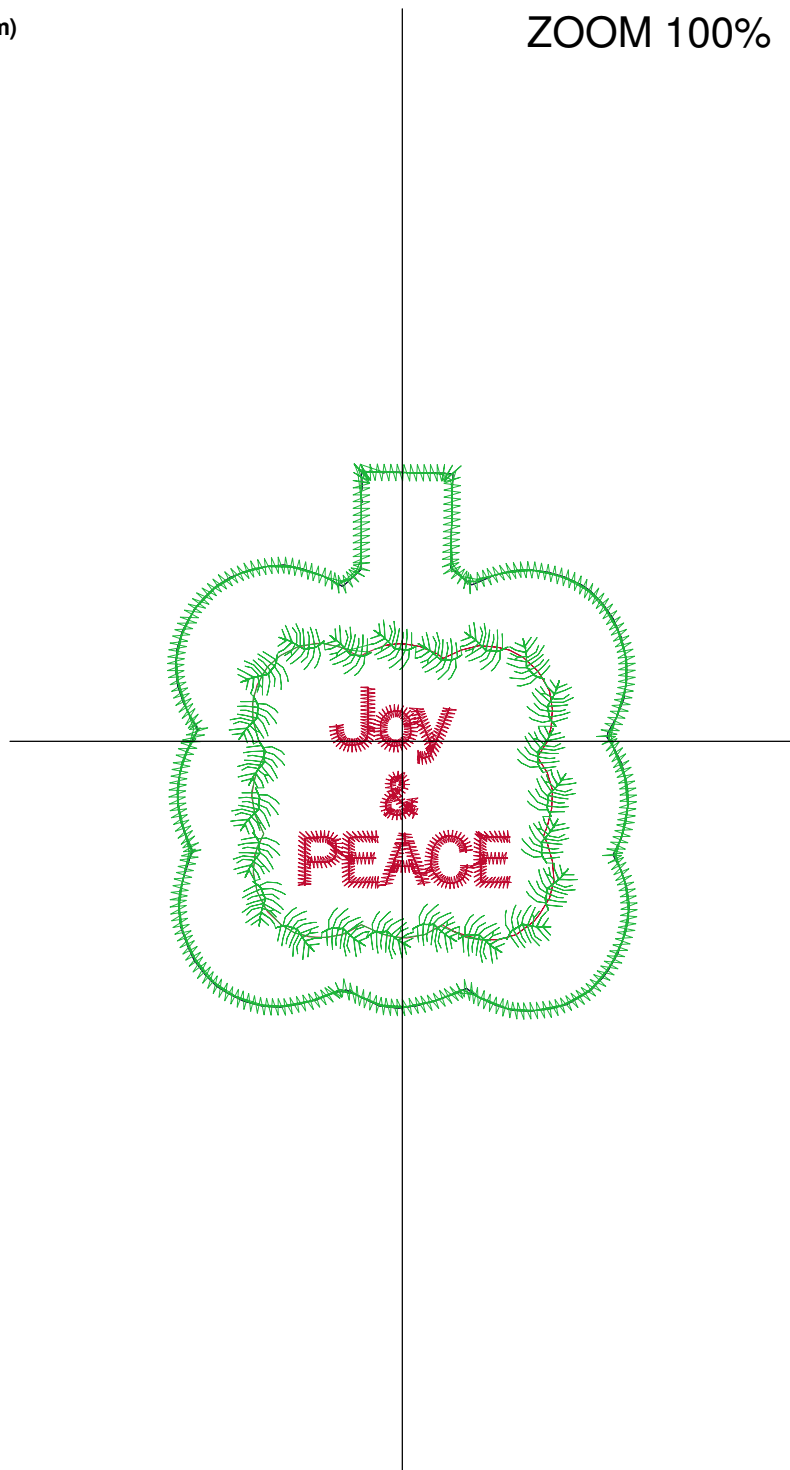

Design Name: atwnls1182	Customer Name:	Machine Set: Default	
Size=88.20 mm x 79.90 mm	Stitch No.=5270	ChangeColor No.=6	Trim No.=6

**Design Note:**

No.	Thread	Length(m)
1.	 Robison Anton Super Brite Poly.Miami Artillery.9170	0.33
2.	 Robison Anton Super Brite Poly.Baltic Blue.5741	0.33
3.	 Robison Anton Super Brite Poly.Jockey Red.5581	0.23
4.	 Robison Anton Super Brite Poly.Dolphin Blue.5829	1.49
5.	 Robison Anton Super Brite Poly.New Berry.5800	4.88
6.	 Robison Anton Super Brite Poly.Jockey Red.5581	0.54
7.	 Robison Anton Super Brite Poly.Baltic Blue.5741	3.68

No.	Thread	Length(m)
1.	 Robison Anton Super Brite Poly.Jockey Red.5581	0.24
2.	 Robison Anton Super Brite Poly.Baltic Blue.5741	0.24
3.	 Robison Anton Super Brite Poly.Jockey Red.5581	0.17
4.	 Robison Anton Super Brite Poly.Baltic Blue.5741	1.95
5.	 Robison Anton Super Brite Poly.Rich Pink.9097	3.06
6.	 Robison Anton Super Brite Poly.Baltic Blue.5741	1.33

ZOOM 100%

**Color Sequence:**

Design Name: atwnls1184	Customer Name:	Machine Set: Default	
Size=62.20 mm x 73.50 mm	Stitch No.=5968	ChangeColor No.=6	Trim No.=3

**Design Note:**

No.	Thread	Length(m)
1.	 Robison Anton Super Brite Poly.Jockey Red.5581	0.26
2.	 Robison Anton Super Brite Poly.Fleet Blue.5750	0.26
3.	 Robison Anton Super Brite Poly.Jockey Red.5581	0.22
4.	 Robison Anton Super Brite Poly.Enventide Green.9147	2.94
5.	 Robison Anton Super Brite Poly.Jockey Red.5581	2.09
6.	 Robison Anton Super Brite Poly.Fleet Blue.5750	0.26
7.	 Robison Anton Super Brite Poly.Enventide Green.9147	2.08

ZOOM 100%

**Color Sequence:**

Th.1(Jockey Red.5581) Th.2(Fleet Blue.5750) Th.3(Jockey Red.5581) Th.4(Enventide Green.9147) Th.5(Jockey Red.5581) Th.6(Fleet Blue.5750) Th.7(Enventide Green.9147)

Design Name: atwnls1185	Customer Name:	Machine Set: Default	
Size=69.40 mm x 80.40 mm	Stitch No.=2897	ChangeColor No.=6	Trim No.=4