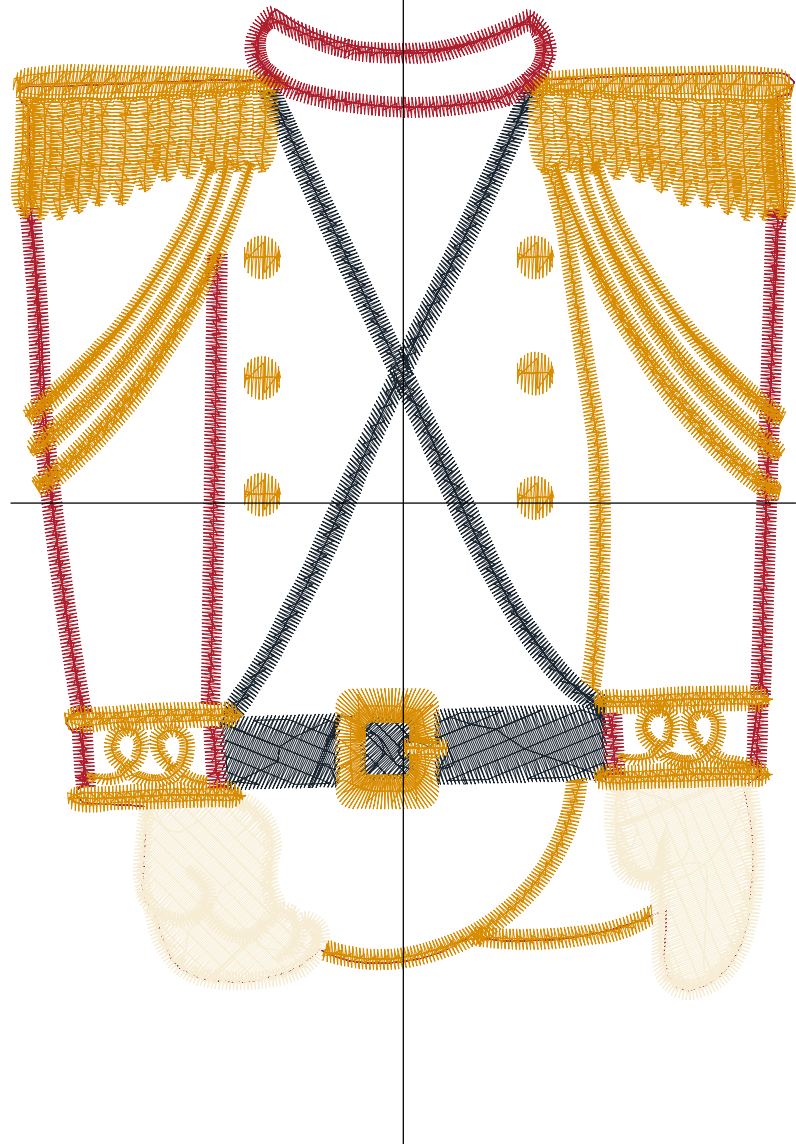

Design Name: atwnls1346-5x7	Customer Name:	Machine Set: Default	
Size=109.2 mm x 138.2 mm (4.30 inch x 5.44 inch) Stitch No.=16363 ChangeColor No.=7 Trim No.=31			

Design Note:

No.	Thread	Length(m)
1.	Robison Anton Super Brite Poly.Toasty Red.9002	0.99
2.	Robison Anton Super Brite Poly.Fire Blue.5736	0.99
3.	Robison Anton Super Brite Poly.Toasty Red.9002	0.99
4.	Robison Anton Super Brite Poly.Black.5596	5.56
5.	Robison Anton Super Brite Poly.Toasty Red.9002	3.44
6.	Robison Anton Super Brite Poly.Eggshell.5643	7.21
7.	Robison Anton Super Brite Poly.Sun Gold.5512	21.59
8.	Robison Anton Super Brite Poly.Toasty Red.9002	1.50

ZOOM 95%