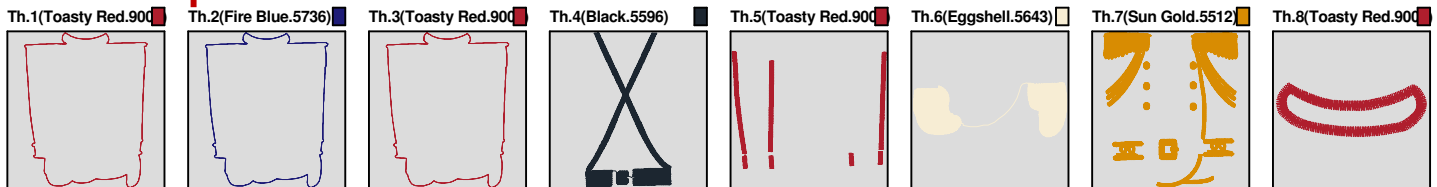

Design Name: atwnls1346-5x7	Customer Name:	Machine Set: Default	
Size=109.2 mm x 138.2 mm (4.30 inch x 5.44 inch) Stitch No.=16363 ChangeColor No.=7 Trim No.=31			

Design Note:

No.	Thread	Length(m)
1.	 Robison Anton Super Brite Poly.Toasty Red.9002	0.99
2.	 Robison Anton Super Brite Poly.Fire Blue.5736	0.99
3.	 Robison Anton Super Brite Poly.Toasty Red.9002	0.99
4.	 Robison Anton Super Brite Poly.Black.5596	5.56
5.	 Robison Anton Super Brite Poly.Toasty Red.9002	3.44
6.	 Robison Anton Super Brite Poly.Eggshell.5643	7.21
7.	 Robison Anton Super Brite Poly.Sun Gold.5512	21.59
8.	 Robison Anton Super Brite Poly.Toasty Red.9002	1.50

ZOOM 95%

Color Sequence:

Design Name: atwnls1347-5x7	Customer Name:	Machine Set: Default
Size=95.4 mm x 184.8 mm (3.76 inch x 7.28 inch) Stitch No.=11016 ChangeColor No.=12 Trim No.=2		

Design Note:

No.	Thread	Length(m)
1.	Robison Anton Super Brite Poly.Scarlet Flame.9020	0.58
2.	Robison Anton Super Brite Poly.Fleet Blue.5750	0.58
3.	Robison Anton Super Brite Poly.TH Burgundy.5908	0.53
4.	Robison Anton Super Brite Poly.Fleet Blue.5750	0.69
5.	Robison Anton Super Brite Poly.TH Burgundy.5908	1.37
6.	Robison Anton Super Brite Poly.Fleet Blue.5750	1.31
7.	Robison Anton Super Brite Poly.Skylight.5782	2.87
8.	Robison Anton Super Brite Poly.Black.5596	9.15
9.	Robison Anton Super Brite Poly.Scarlet Flame.9020	0.37
10.	Robison Anton Super Brite Poly.Fleet Blue.5750	0.37
11.	Robison Anton Super Brite Poly.Eggshell.5643	7.18
12.	Robison Anton Super Brite Poly.Sun Gold.5512	1.08
13.	Robison Anton Super Brite Poly.Scarlet Flame.9020	1.55