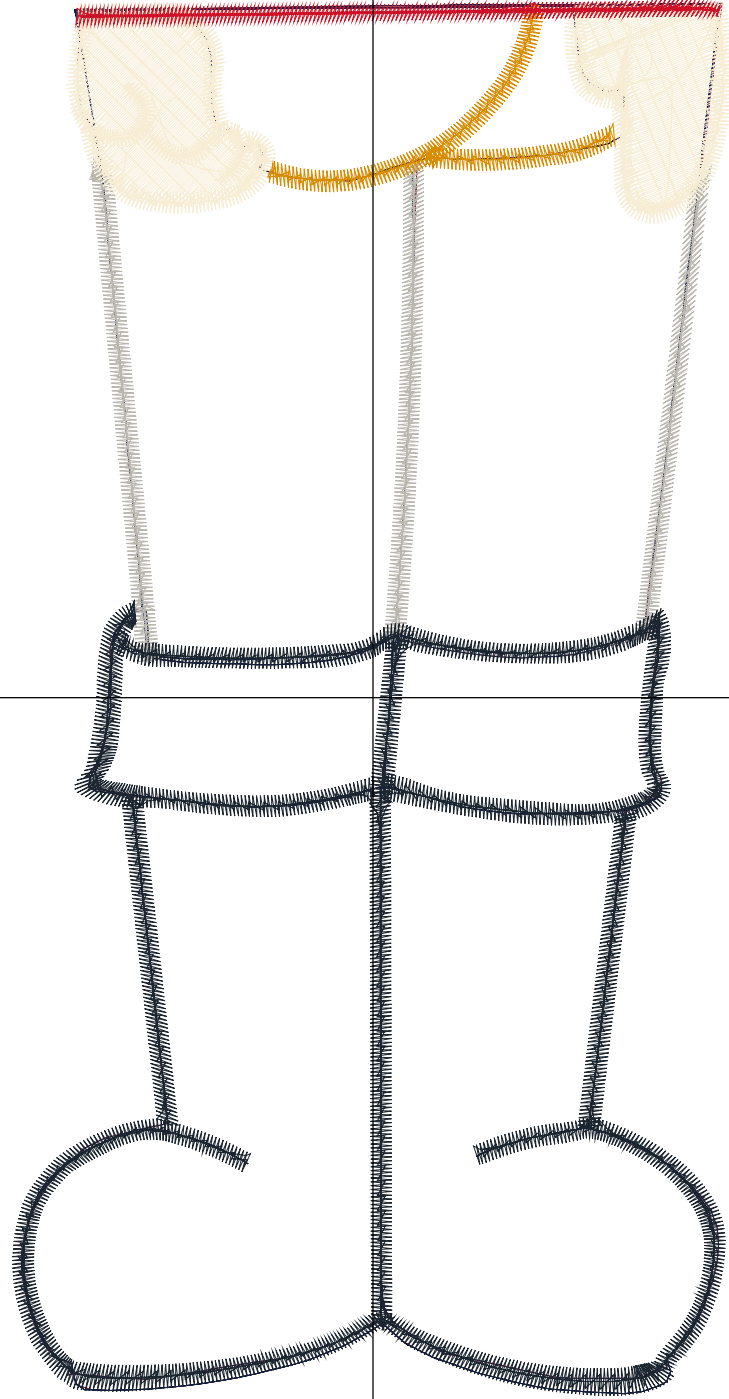

Design Name: atwnls1348-5x7	Customer Name:	Machine Set: Default	
Size=27.6 mm x 159.0 mm (1.09 inch x 6.26 inch) Stitch No.=3304 ChangeColor No.=7 Trim No.=2			

Design Note:

No.	Thread	Length(m)
1.	Robison Anton Super Brite Poly.Scarlet Flame.9020	0.68
2.	Robison Anton Super Brite Poly.Baltic Blue.5741	0.68
3.	Robison Anton Super Brite Poly.TH Burgundy.5908	0.32
4.	Robison Anton Super Brite Poly.Baltic Blue.5741	0.25
5.	Robison Anton Super Brite Poly.Silvery Gray.5784	2.06
6.	Robison Anton Super Brite Poly.TH Burgundy.5908	0.44
7.	Robison Anton Super Brite Poly.Baltic Blue.5741	0.35
8.	Robison Anton Super Brite Poly.Sonesta Brown.9156	3.52

ZOOM 100%