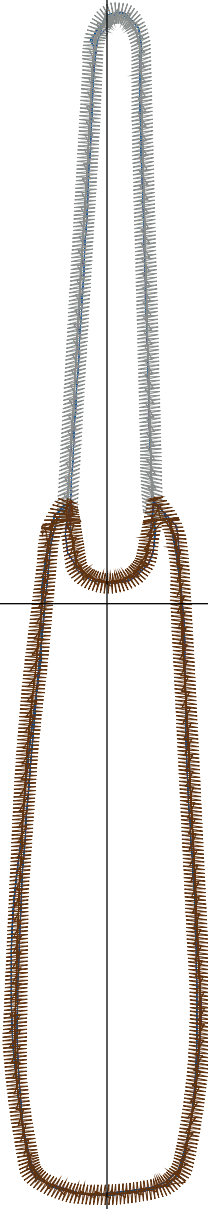

Design Name: atwnls1349-5x7	Customer Name:	Machine Set: Default	
Size=17.8 mm x 135.6 mm (0.70 inch x 5.34 inch) Stitch No.=2127 ChangeColor No.=7 Trim No.=1			

Design Note:

No.	Thread	Length(m)
1.	Robison Anton Super Brite Poly.Jockey Red.5581	0.29
2.	Robison Anton Super Brite Poly.Fleet Blue.5750	0.29
3.	Robison Anton Super Brite Poly.Jockey Red.5581	0.14
4.	Robison Anton Super Brite Poly.Fleet Blue.5750	0.14
5.	Robison Anton Super Brite Poly.Silvery Gray.5784	1.01
6.	Robison Anton Super Brite Poly.Jockey Red.5581	0.17
7.	Robison Anton Super Brite Poly.Fleet Blue.5750	0.17
8.	Robison Anton Super Brite Poly.TH Burgundy.5908	2.66

ZOOM 100%