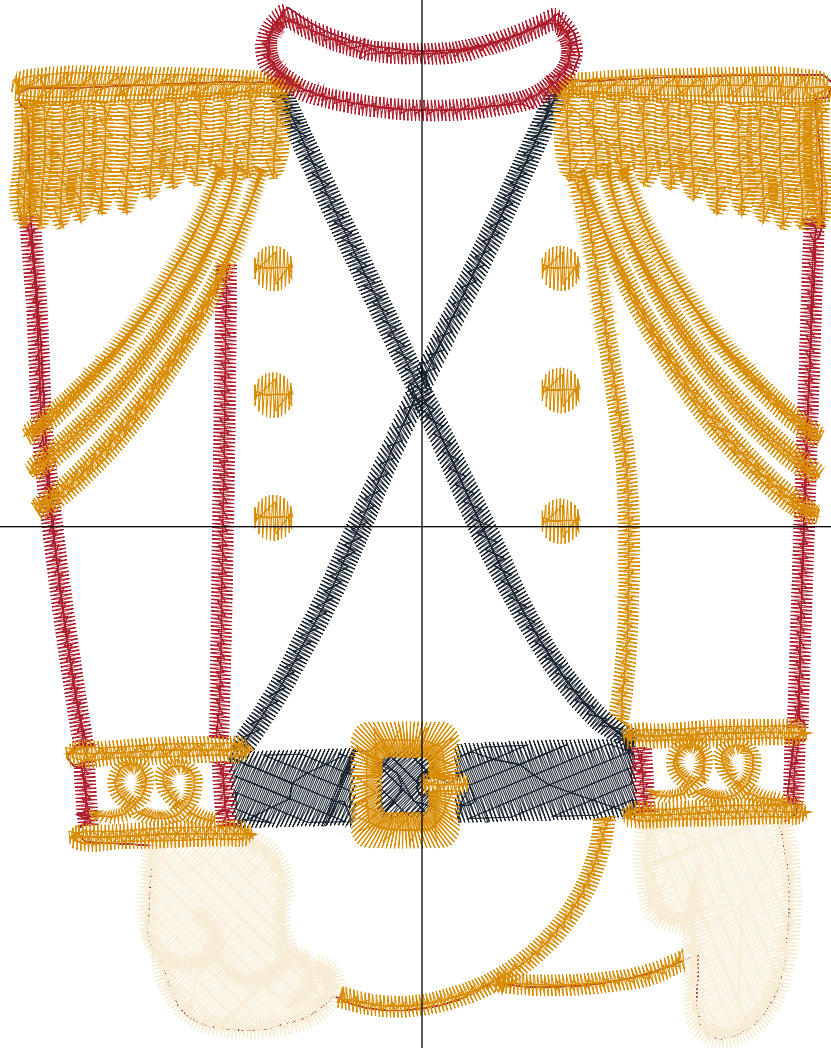

Design Name: atwnls1346-5x7	Customer Name:	Machine Set: Default	
Size=109.2 mm x 138.2 mm (4.30 inch x 5.44 inch) Stitch No.=16363 ChangeColor No.=7 Trim No.=31			

Design Note:

No.	Thread	Length(m)
1.	 Robison Anton Super Brite Poly.Toasty Red.9002	0.99
2.	 Robison Anton Super Brite Poly.Fire Blue.5736	0.99
3.	 Robison Anton Super Brite Poly.Toasty Red.9002	0.99
4.	 Robison Anton Super Brite Poly.Black.5596	5.56
5.	 Robison Anton Super Brite Poly.Toasty Red.9002	3.44
6.	 Robison Anton Super Brite Poly.Eggshell.5643	7.21
7.	 Robison Anton Super Brite Poly.Sun Gold.5512	21.59
8.	 Robison Anton Super Brite Poly.Toasty Red.9002	1.50

ZOOM 95%

Color Sequence:

Design Name: atwnls1347-5x7	Customer Name:	Machine Set: Default
Size=95.4 mm x 184.8 mm (3.76 inch x 7.28 inch) Stitch No.=11016 ChangeColor No.=12 Trim No.=2		

Design Note:

No.	Thread	Length(m)
1.	Robison Anton Super Brite Poly.Scarlet Flame.9020	0.58
2.	Robison Anton Super Brite Poly.Fleet Blue.5750	0.58
3.	Robison Anton Super Brite Poly.TH Burgundy.5908	0.53
4.	Robison Anton Super Brite Poly.Fleet Blue.5750	0.69
5.	Robison Anton Super Brite Poly.TH Burgundy.5908	1.37
6.	Robison Anton Super Brite Poly.Fleet Blue.5750	1.31
7.	Robison Anton Super Brite Poly.Skylight.5782	2.87
8.	Robison Anton Super Brite Poly.Black.5596	9.15
9.	Robison Anton Super Brite Poly.Scarlet Flame.9020	0.37
10.	Robison Anton Super Brite Poly.Fleet Blue.5750	0.37
11.	Robison Anton Super Brite Poly.Eggshell.5643	7.18
12.	Robison Anton Super Brite Poly.Sun Gold.5512	1.08
13.	Robison Anton Super Brite Poly.Scarlet Flame.9020	1.55