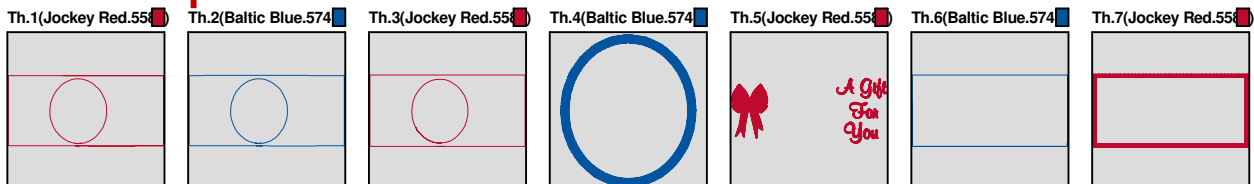

|  |                |                      |  |
|--|----------------|----------------------|--|
| Design Name: atwnls1695-5x7  | Customer Name: | Machine Set: Default |  |
| Size=167.4 mm x 79.2 mm (6.59 inch x 3.12 inch) Stitch No.=13347 ChangeColor No.=6 Trim No.=12 |                |                      |  |

**Design Note:**

| No. | Thread   | Length(m) |
|-----|--|-----------|
| 1.  |  Robison Anton Super Brite Poly.Jockey Red.5581  | 0.95      |
| 2.  |  Robison Anton Super Brite Poly.Baltic Blue.5741 | 0.69      |
| 3.  |  Robison Anton Super Brite Poly.Jockey Red.5581  | 0.73      |
| 4.  |  Robison Anton Super Brite Poly.Baltic Blue.5741 | 5.03      |
| 5.  |  Robison Anton Super Brite Poly.Jockey Red.5581  | 11.49     |
| 6.  |  Robison Anton Super Brite Poly.Baltic Blue.5741 | 0.70      |
| 7.  |  Robison Anton Super Brite Poly.Jockey Red.5581  | 10.74     |

ZOOM 62%

**Color Sequence:**

|   |                |                      |  |
|---|----------------|----------------------|--|
| Design Name: atwnls1696-5x7   | Customer Name: | Machine Set: Default |  |
| Size=167.4 mm x 79.2 mm (6.59 inch x 3.12 inch) Stitch No.=10118 ChangeColor No.=7 Trim No.=7 |                |                      |  |