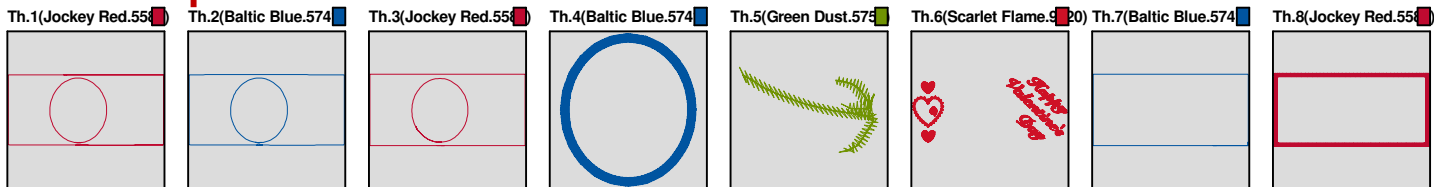

ZOOM 62%

**Color Sequence:**

|   |                |                      |  |
|---|----------------|----------------------|--|
| Design Name: atwnls1696-5x7   | Customer Name: | Machine Set: Default |  |
| Size=167.4 mm x 79.2 mm (6.59 inch x 3.12 inch) Stitch No.=10118 ChangeColor No.=7 Trim No.=7 |                |                      |  |

**Design Note:**

| No. | Thread   | Length(m) |
|-----|--|-----------|
| 1.  |  Robison Anton Super Brite Poly.Jockey Red.5581  | 0.95      |
| 2.  |  Robison Anton Super Brite Poly.Baltic Blue.5741 | 0.69      |
| 3.  |  Robison Anton Super Brite Poly.Jockey Red.5581  | 0.73      |
| 4.  |  Robison Anton Super Brite Poly.Baltic Blue.5741 | 5.00      |
| 5.  |  Robison Anton Super Brite Poly.Green Dust.5757  | 0.82      |
| 6.  |  Robison Anton Super Brite Poly.Cranberry.5570   | 7.24      |
| 7.  |  Robison Anton Super Brite Poly.Baltic Blue.5741 | 0.94      |
| 8.  |  Robison Anton Super Brite Poly.Jockey Red.5581  | 10.75     |

ZOOM 62%

**Color Sequence:**

|  |                |                      |  |
|--|----------------|----------------------|--|
| Design Name: atwnls1697-5x7  | Customer Name: | Machine Set: Default |  |
| Size=167.4 mm x 79.2 mm (6.59 inch x 3.12 inch) Stitch No.=11364 ChangeColor No.=7 Trim No.=13 |                |                      |  |

ZOOM 62%

**Color Sequence:**

|  |                |                      |  |
|--|----------------|----------------------|--|
| Design Name: atwnls1698-5x7  | Customer Name: | Machine Set: Default |  |
| Size=167.4 mm x 79.2 mm (6.59 inch x 3.12 inch) Stitch No.=10686 ChangeColor No.=7 Trim No.=14 |                |                      |  |