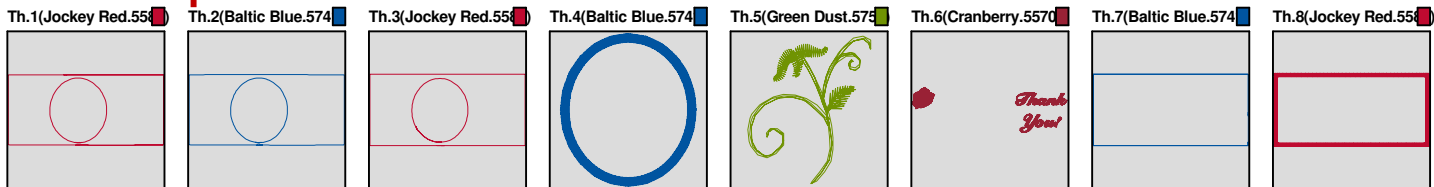

Color Sequence: