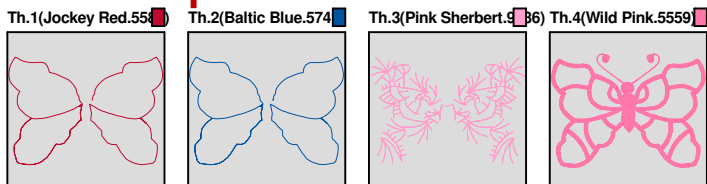

Design Note:

No.	Thread	Length(m)
1.	 Robison Anton Super Brite Poly.Jockey Red.5581	0.87
2.	 Robison Anton Super Brite Poly.Chow Blue.9171	0.87
3.	 Robison Anton Super Brite Poly.Cindy Purple.9088	2.79
4.	 Robison Anton Super Brite Poly.Purple.5554	12.00

ZOOM 100%

Color Sequence:

Th.1(Jockey Red.558)  Th.2(Chow Blue.917)  Th.3(Cindy Purple.908)  Th.4(Purple.5554) 

Design Name: atwnls1523	Customer Name:	Machine Set: Default	
Size=91.8 mm x 67.8 mm (3.61 inch x 2.67 inch) Stitch No.=6794 ChangeColor No.=3 Trim No.=4			

Design Note:

No.	Thread	Length(m)
1.	 Robison Anton Super Brite Poly.Jockey Red.5581	0.53
2.	 Robison Anton Super Brite Poly.Baltic Blue.5741	0.53
3.	 Robison Anton Super Brite Poly.Pink Sherbert.9036	2.89
4.	 Robison Anton Super Brite Poly.Wild Pink.5559	9.76

ZOOM 100%

Color Sequence:

Design Name: atwnls1524	Customer Name:	Machine Set: Default	
Size=92.8 mm x 71.8 mm (3.65 inch x 2.83 inch) Stitch No.=7626 ChangeColor No.=3 Trim No.=1			

Design Note:

No.	Thread	Length(m)
1.	 Robison Anton Super Brite Poly.Jockey Red.5581	0.81
2.	 Robison Anton Super Brite Poly.Baltic Blue.5741	0.81
3.	 Robison Anton Super Brite Poly.Melon.5594	2.64
4.	 Robison Anton Super Brite Poly.Honeysuckle.7713	12.36