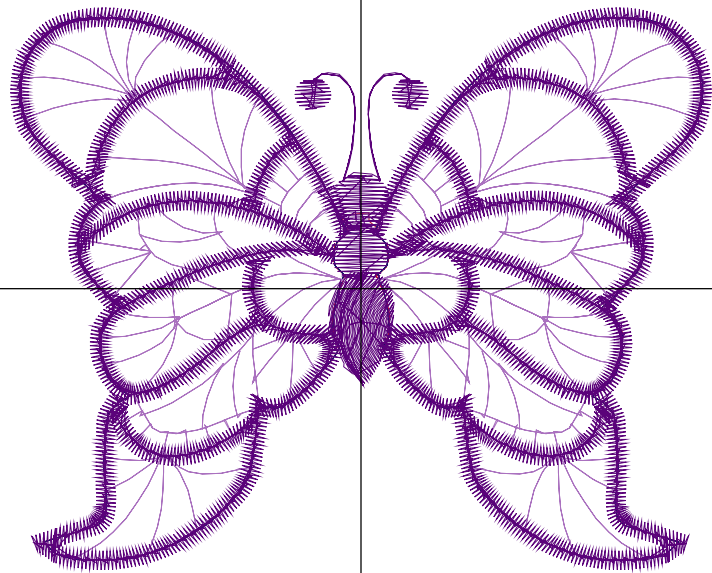

Design Name: atwnls1521	Customer Name:	Machine Set: Default	
Size=91.2 mm x 68.2 mm (3.59 inch x 2.69 inch) Stitch No.=7102 ChangeColor No.=3 Trim No.=5			

Design Note:

No.	Thread	Length(m)
1.	 Robison Anton Super Brite Poly.Scarlet Flame.9020	0.39
2.	 Robison Anton Super Brite Poly.Baltic Blue.5741	0.39
3.	 Robison Anton Super Brite Poly.Golden Chair.9050	3.27
4.	 Robison Anton Super Brite Poly.Yellow.5513	10.87

ZOOM 100%

Color Sequence:

Th.1(Scarlet Flame.9020) Th.2(Baltic Blue.5741) Th.3(Golden Chair.9050) Th.4(Yellow.5513)

Design Name: atwnls1522	Customer Name:	Machine Set: Default	
Size=92.8 mm x 74.4 mm (3.65 inch x 2.93 inch) Stitch No.=7799 ChangeColor No.=3 Trim No.=1			

Design Note:

No.	Thread	Length(m)
1.	 Robison Anton Super Brite Poly.Jockey Red.5581	0.87
2.	 Robison Anton Super Brite Poly.Chow Blue.9171	0.87
3.	 Robison Anton Super Brite Poly.Cindy Purple.9088	2.79
4.	 Robison Anton Super Brite Poly.Purple.5554	12.00

ZOOM 100%

Color Sequence:

Th.1(Jockey Red.558)  Th.2(Chow Blue.917)  Th.3(Cindy Purple.908)  Th.4(Purple.5554) 

Design Name: atwnls1523	Customer Name:	Machine Set: Default	
Size=91.8 mm x 67.8 mm (3.61 inch x 2.67 inch) Stitch No.=6794 ChangeColor No.=3 Trim No.=4			