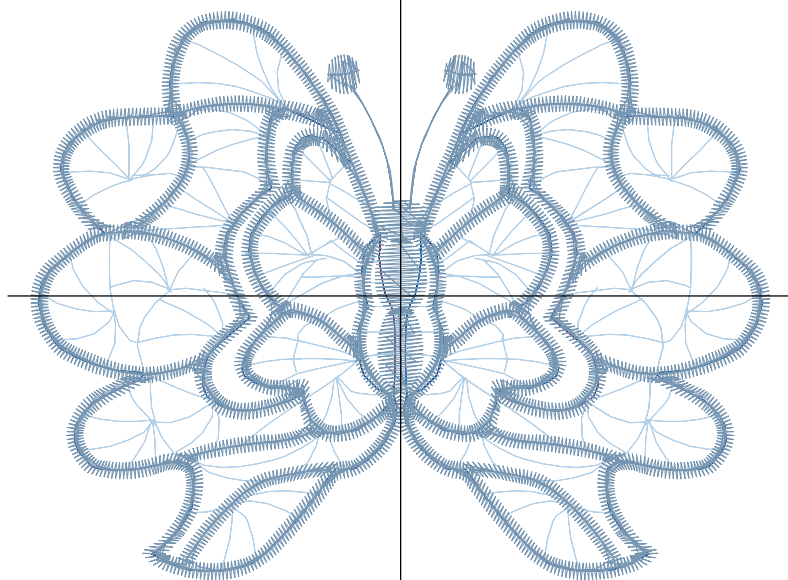

ZOOM 100%

Color Sequence:

Th.1(Scarlet Flame.9020) Th.2(Baltic Blue.5741) Th.3(Glow.5534) Th.4(Golden Stargazor.9051)

Design Name: atwnls1526	Customer Name:	Machine Set: Default	
Size=92.2 mm x 87.0 mm (3.63 inch x 3.43 inch) Stitch No.=9462 ChangeColor No.=3 Trim No.=3			

Design Note:

No.	Thread	Length(m)
1.	 Robison Anton Super Brite Poly.Jockey Red.5581	1.59
2.	 Robison Anton Super Brite Poly.Baltic Blue.5741	1.73
3.	 Robison Anton Super Brite Poly.Green Pearl.5752	2.95
4.	 Robison Anton Super Brite Poly.M.D. Green.5745	14.11

ZOOM 100%

Color Sequence:

Design Name: atwnls1527	Customer Name:	Machine Set: Default	
Size=97.7 mm x 75.2 mm (3.85 inch x 2.96 inch) Stitch No.=10144 ChangeColor No.=3 Trim No.=1			

Design Note:

No.	Thread	Length(m)
1.	 Robison Anton Super Brite Poly.Scarlet Flame.9020	1.57
2.	 Robison Anton Super Brite Poly.Baltic Blue.5741	1.58
3.	 Robison Anton Super Brite Poly.Ice Blue.5600	3.97
4.	 Robison Anton Super Brite Poly.Rockport Blue.5836	13.75

ZOOM 100%

Color Sequence:

Th.1(Scarlet Flame.9020) Th.2(Baltic Blue.5741) Th.3(Ice Blue.5600) Th.4(Rockport Blue.5836)

Design Name: atwnls1528	Customer Name:	Machine Set: Default	
Size=92.0 mm x 74.4 mm (3.62 inch x 2.93 inch) Stitch No.=8699 ChangeColor No.=3 Trim No.=2			