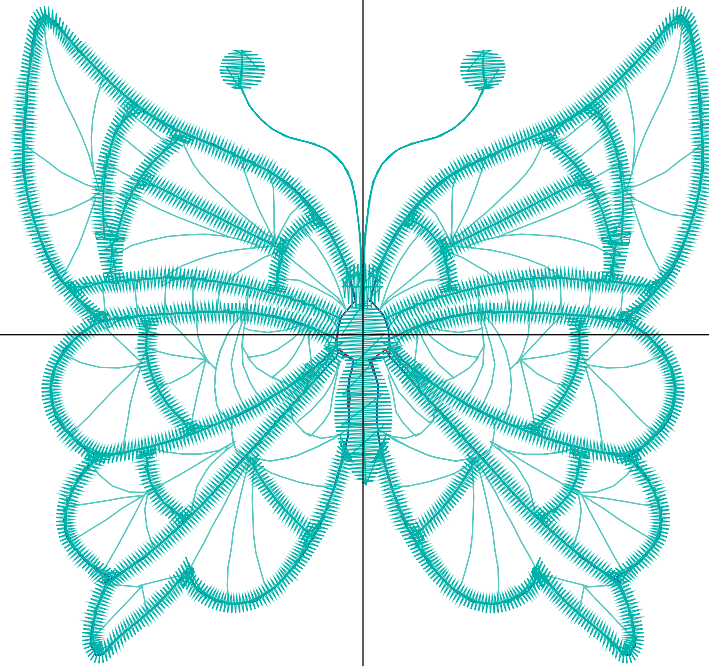

ZOOM 100%

Color Sequence:

Th.1(Scarlet Flame.9020) Th.2(Baltic Blue.5741) Th.3(Glow.5534) Th.4(Golden Stargazor.9051)

Design Name: atwnls1526	Customer Name:	Machine Set: Default	
Size=92.2 mm x 87.0 mm (3.63 inch x 3.43 inch) Stitch No.=9462 ChangeColor No.=3 Trim No.=3			

Design Note:

No.	Thread	Length(m)
1.	 Robison Anton Super Brite Poly.Jockey Red.5581	1.59
2.	 Robison Anton Super Brite Poly.Baltic Blue.5741	1.73
3.	 Robison Anton Super Brite Poly.Green Pearl.5752	2.95
4.	 Robison Anton Super Brite Poly.M.D. Green.5745	14.11

ZOOM 100%

Color Sequence:

Design Name: atwnls1527	Customer Name:	Machine Set: Default	
Size=97.7 mm x 75.2 mm (3.85 inch x 2.96 inch) Stitch No.=10144 ChangeColor No.=3 Trim No.=1			

Design Note:

No.	Thread	Length(m)
1.	 Robison Anton Super Brite Poly.Scarlet Flame.9020	1.57
2.	 Robison Anton Super Brite Poly.Baltic Blue.5741	1.58
3.	 Robison Anton Super Brite Poly.Ice Blue.5600	3.97
4.	 Robison Anton Super Brite Poly.Rockport Blue.5836	13.75

ZOOM 100%

Color Sequence:

Th.1(Scarlet Flame.9020) Th.2(Baltic Blue.5741) Th.3(Ice Blue.5600) Th.4(Rockport Blue.5836)

Design Name: atwnls1528	Customer Name:	Machine Set: Default	
Size=92.0 mm x 74.4 mm (3.62 inch x 2.93 inch) Stitch No.=8699 ChangeColor No.=3 Trim No.=2			