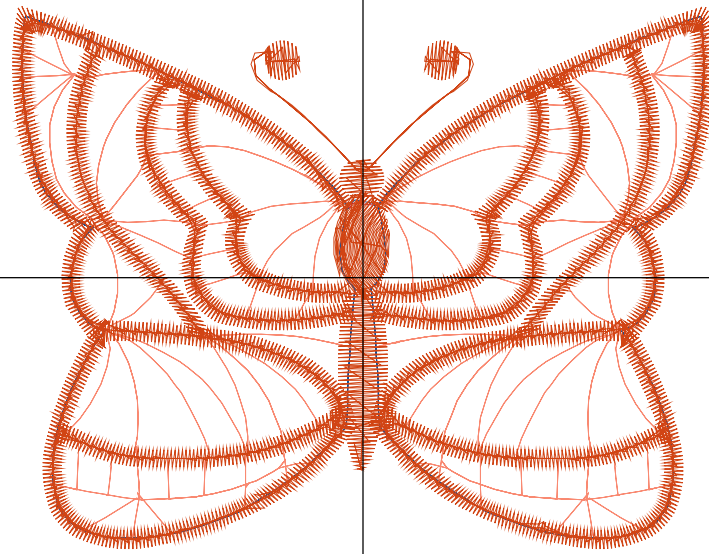

Design Note:

No.	Thread	Length(m)
1.	 Robison Anton Super Brite Poly.Jockey Red.5581	0.53
2.	 Robison Anton Super Brite Poly.Baltic Blue.5741	0.53
3.	 Robison Anton Super Brite Poly.Pink Sherbert.9036	2.89
4.	 Robison Anton Super Brite Poly.Wild Pink.5559	9.76

ZOOM 100%

Color Sequence:

Design Name: atwnls1524	Customer Name:	Machine Set: Default	
Size=92.8 mm x 71.8 mm (3.65 inch x 2.83 inch) Stitch No.=7626 ChangeColor No.=3 Trim No.=1			

Design Note:

No.	Thread	Length(m)
1.	 Robison Anton Super Brite Poly.Jockey Red.5581	0.81
2.	 Robison Anton Super Brite Poly.Baltic Blue.5741	0.81
3.	 Robison Anton Super Brite Poly.Melon.5594	2.64
4.	 Robison Anton Super Brite Poly.Honeysuckle.7713	12.36

ZOOM 100%

Color Sequence:

Design Name: atwnls1525	Customer Name:	Machine Set: Default	
Size=92.8 mm x 70.8 mm (3.65 inch x 2.79 inch) Stitch No.=6885 ChangeColor No.=3 Trim No.=3			

Design Note:

No.	Thread	Length(m)
1.	 Robison Anton Super Brite Poly.Scarlet Flame.9020	0.85
2.	 Robison Anton Super Brite Poly.Baltic Blue.5741	0.72
3.	 Robison Anton Super Brite Poly.Glow.5534	2.43
4.	 Robison Anton Super Brite Poly.Golden Stargazor.9051	10.14

ZOOM 100%

Color Sequence:

Th.1(Scarlet Flame.9020) Th.2(Baltic Blue.5741) Th.3(Glow.5534) Th.4(Golden Stargazor.9051)

Design Name: atwnls1526	Customer Name:	Machine Set: Default	
Size=92.2 mm x 87.0 mm (3.63 inch x 3.43 inch) Stitch No.=9462 ChangeColor No.=3 Trim No.=3			