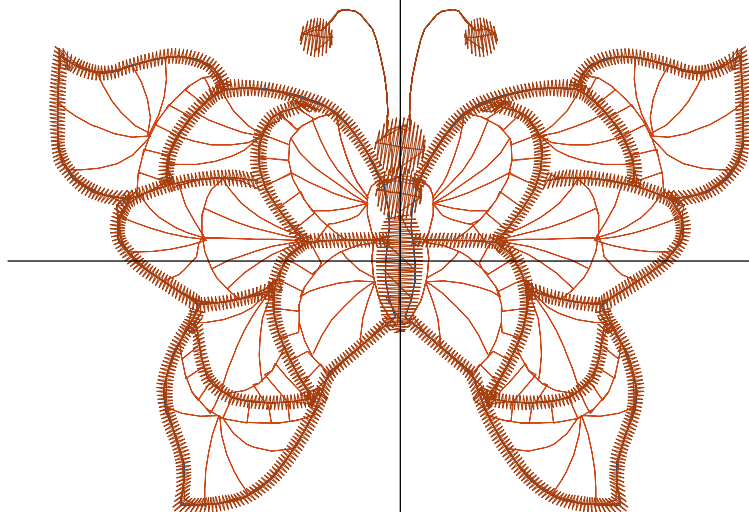

Design Name: atwnls1530	Customer Name:	Machine Set: Default	
Size=92.8 mm x 66.6 mm (3.65 inch x 2.62 inch) Stitch No.=6170 ChangeColor No.=3 Trim No.=5			

No.	Thread	Length(m)
1.	Robison Anton Super Brite Poly.Scarlet Flame.9020	0.75
2.	Robison Anton Super Brite Poly.Baltic Blue.5741	0.75
3.	Robison Anton Super Brite Poly.Honeysuckle.7713	2.79
4.	Robison Anton Super Brite Poly.Orange Glory.9056	7.97

ZOOM 100%

Color Sequence:

Th.1(Scarlet Flame.9020) Th.2(Baltic Blue.5741) Th.3(Honeysuckle.7713) Th.4(Orange Glory.9056)