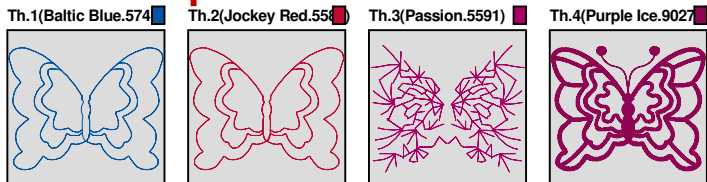

ZOOM 100%

Color Sequence:

Design Name: atwnls1527	Customer Name:	Machine Set: Default	
Size=97.7 mm x 75.2 mm (3.85 inch x 2.96 inch) Stitch No.=10144 ChangeColor No.=3 Trim No.=1			

Design Note:

No.	Thread	Length(m)
1.	 Robison Anton Super Brite Poly.Scarlet Flame.9020	1.57
2.	 Robison Anton Super Brite Poly.Baltic Blue.5741	1.58
3.	 Robison Anton Super Brite Poly.Ice Blue.5600	3.97
4.	 Robison Anton Super Brite Poly.Rockport Blue.5836	13.75

ZOOM 100%

Color Sequence:

Th.1(Scarlet Flame.9020) Th.2(Baltic Blue.5741) Th.3(Ice Blue.5600) Th.4(Rockport Blue.5836)

Design Name: atwnls1528	Customer Name:	Machine Set: Default	
Size=92.0 mm x 74.4 mm (3.62 inch x 2.93 inch) Stitch No.=8699 ChangeColor No.=3 Trim No.=2			

Design Note:

No.	Thread	Length(m)
1.	 Robison Anton Super Brite Poly.Baltic Blue.5741	1.50
2.	 Robison Anton Super Brite Poly.Jockey Red.5581	1.53
3.	 Robison Anton Super Brite Poly.Passion.5591	3.01
4.	 Robison Anton Super Brite Poly.Purple Ice.9027	12.35

ZOOM 100%

Color Sequence:

Design Name: atwnls1529	Customer Name:	Machine Set: Default	
Size=92.8 mm x 64.6 mm (3.65 inch x 2.54 inch) Stitch No.=6763 ChangeColor No.=3 Trim No.=2			

No.	Thread	Length(m)
1.	 Robison Anton Super Brite Poly.Miami Artillery.9170	1.94
2.	 Robison Anton Super Brite Poly.Baltic Blue.5741	1.86
3.	 Robison Anton Super Brite Poly.Erin Green.5620	2.34
4.	 Robison Anton Super Brite Poly.Emerald.5514	8.55