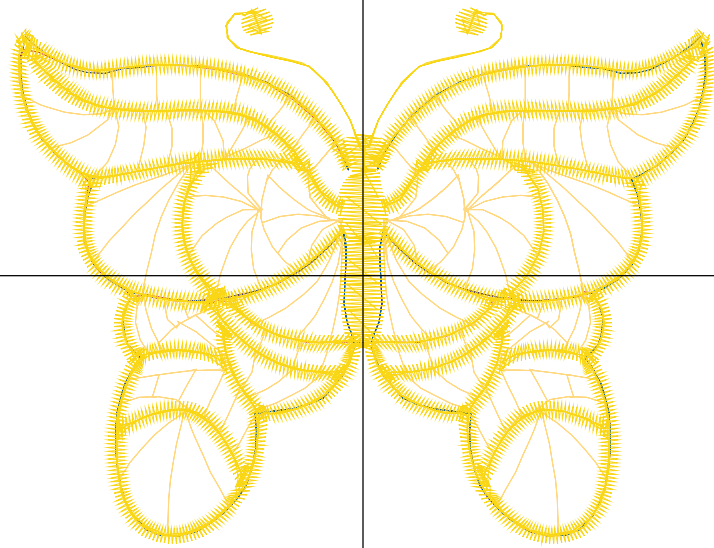

Design Note:

No.	Thread	Length(m)
1.	 Robison Anton Super Brite Poly.Jockey Red.5581	0.53
2.	 Robison Anton Super Brite Poly.Baltic Blue.5741	0.53
3.	 Robison Anton Super Brite Poly.Pink Sherbert.9036	2.89
4.	 Robison Anton Super Brite Poly.Wild Pink.5559	9.76

ZOOM 100%

Color Sequence:

Design Name: atwnls1524	Customer Name:	Machine Set: Default	
Size=92.8 mm x 71.8 mm (3.65 inch x 2.83 inch) Stitch No.=7626 ChangeColor No.=3 Trim No.=1			

Design Note:

No.	Thread	Length(m)
1.	 Robison Anton Super Brite Poly.Jockey Red.5581	0.81
2.	 Robison Anton Super Brite Poly.Baltic Blue.5741	0.81
3.	 Robison Anton Super Brite Poly.Melon.5594	2.64
4.	 Robison Anton Super Brite Poly.Honeysuckle.7713	12.36

ZOOM 100%

Color Sequence:

Design Name: atwnls1525	Customer Name:	Machine Set: Default	
Size=92.8 mm x 70.8 mm (3.65 inch x 2.79 inch) Stitch No.=6885 ChangeColor No.=3 Trim No.=3			

Design Note:

No.	Thread	Length(m)
1.	 Robison Anton Super Brite Poly.Scarlet Flame.9020	0.85
2.	 Robison Anton Super Brite Poly.Baltic Blue.5741	0.72
3.	 Robison Anton Super Brite Poly.Glow.5534	2.43
4.	 Robison Anton Super Brite Poly.Golden Stargazor.9051	10.14

ZOOM 100%

Color Sequence:

Th.1(Scarlet Flame.9020) Th.2(Baltic Blue.5741) Th.3(Glow.5534) Th.4(Golden Stargazor.9051)

Design Name: atwnls1526	Customer Name:	Machine Set: Default	
Size=92.2 mm x 87.0 mm (3.63 inch x 3.43 inch) Stitch No.=9462 ChangeColor No.=3 Trim No.=3			