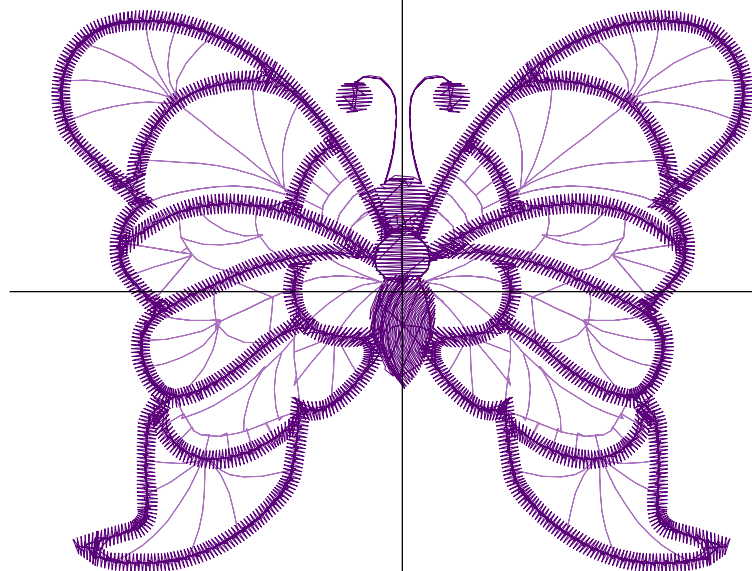

Design Name: atwnls1521	Customer Name:	Machine Set: Default	
Size=91.2 mm x 68.2 mm (3.59 inch x 2.69 inch) Stitch No.=7102 ChangeColor No.=3 Trim No.=5			

Design Note:

No.	Thread	Length(m)
1.	 Robison Anton Super Brite Poly.Scarlet Flame.9020	0.39
2.	 Robison Anton Super Brite Poly.Baltic Blue.5741	0.39
3.	 Robison Anton Super Brite Poly.Golden Chair.9050	3.27
4.	 Robison Anton Super Brite Poly.Yellow.5513	10.87

ZOOM 100%

Color Sequence:

Th.1(Scarlet Flame.9020) Th.2(Baltic Blue.5741) Th.3(Golden Chair.9050) Th.4(Yellow.5513)

Design Name: atwnls1522	Customer Name:	Machine Set: Default	
Size=92.8 mm x 74.4 mm (3.65 inch x 2.93 inch) Stitch No.=7799 ChangeColor No.=3 Trim No.=1			

Design Note:

No.	Thread	Length(m)
1.	 Robison Anton Super Brite Poly.Jockey Red.5581	0.87
2.	 Robison Anton Super Brite Poly.Chow Blue.9171	0.87
3.	 Robison Anton Super Brite Poly.Cindy Purple.9088	2.79
4.	 Robison Anton Super Brite Poly.Purple.5554	12.00

ZOOM 100%

Color Sequence:

Th.1(Jockey Red.558)  Th.2(Chow Blue.917)  Th.3(Cindy Purple.908)  Th.4(Purple.5554) 

Design Name: atwnls1523	Customer Name:	Machine Set: Default	
Size=91.8 mm x 67.8 mm (3.61 inch x 2.67 inch) Stitch No.=6794 ChangeColor No.=3 Trim No.=4			