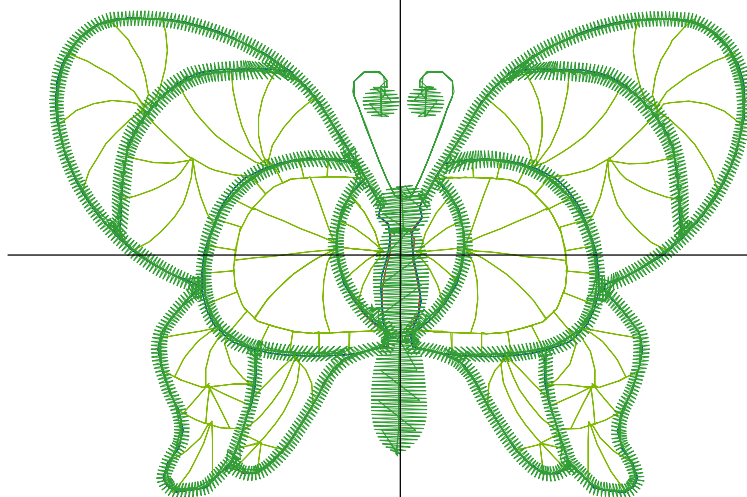

ZOOM 100%

Color Sequence:

Th.1(Scarlet Flame.9020) Th.2(Baltic Blue.5741) Th.3(Ice Blue.5600) Th.4(Rockport Blue.5836)

Design Name: atwnls1528	Customer Name:	Machine Set: Default	
Size=92.0 mm x 74.4 mm (3.62 inch x 2.93 inch) Stitch No.=8699 ChangeColor No.=3 Trim No.=2			

Design Note:

No.	Thread	Length(m)
1.	 Robison Anton Super Brite Poly.Baltic Blue.5741	1.50
2.	 Robison Anton Super Brite Poly.Jockey Red.5581	1.53
3.	 Robison Anton Super Brite Poly.Passion.5591	3.01
4.	 Robison Anton Super Brite Poly.Purple Ice.9027	12.35

ZOOM 100%

Color Sequence:

Design Name: atwnls1529	Customer Name:	Machine Set: Default	
Size=92.8 mm x 64.6 mm (3.65 inch x 2.54 inch) Stitch No.=6763 ChangeColor No.=3 Trim No.=2			

No.	Thread	Length(m)
1.	 Robison Anton Super Brite Poly.Miami Artillery.9170	1.94
2.	 Robison Anton Super Brite Poly.Baltic Blue.5741	1.86
3.	 Robison Anton Super Brite Poly.Erin Green.5620	2.34
4.	 Robison Anton Super Brite Poly.Emerald.5514	8.55

ZOOM 100%

Color Sequence:

Th.1(Miami Artillery.70)  Th.2(Baltic Blue.574)  Th.3(Erin Green.562)  Th.4(Emerald.5514) 

Design Name: atwnls1530	Customer Name:	Machine Set: Default	
Size=92.8 mm x 66.6 mm (3.65 inch x 2.62 inch) Stitch No.=6170 ChangeColor No.=3 Trim No.=5			