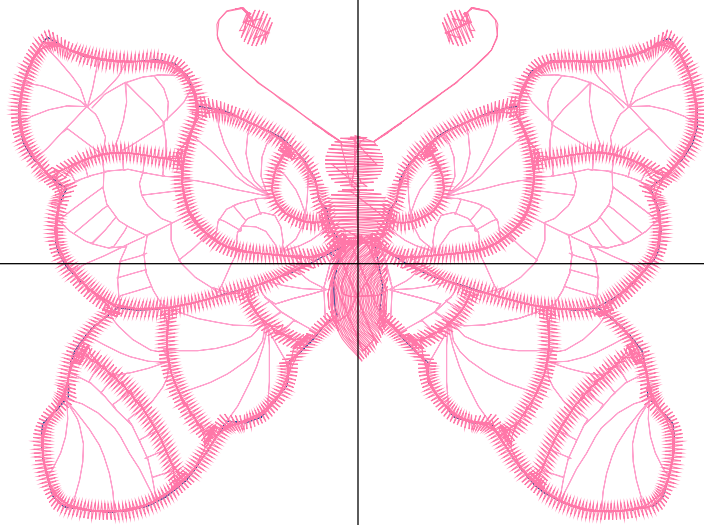

ZOOM 100%

Color Sequence:

Th.1(Jockey Red.558)  Th.2(Chow Blue.917)  Th.3(Cindy Purple.908)  Th.4(Purple.5554) 

Design Name: atwnls1523	Customer Name:	Machine Set: Default	
Size=91.8 mm x 67.8 mm (3.61 inch x 2.67 inch) Stitch No.=6794 ChangeColor No.=3 Trim No.=4			

Design Note:

No.	Thread	Length(m)
1.	 Robison Anton Super Brite Poly.Jockey Red.5581	0.53
2.	 Robison Anton Super Brite Poly.Baltic Blue.5741	0.53
3.	 Robison Anton Super Brite Poly.Pink Sherbert.9036	2.89
4.	 Robison Anton Super Brite Poly.Wild Pink.5559	9.76

ZOOM 100%

Color Sequence:

Design Name: atwnls1524	Customer Name:	Machine Set: Default	
Size=92.8 mm x 71.8 mm (3.65 inch x 2.83 inch) Stitch No.=7626 ChangeColor No.=3 Trim No.=1			

Design Note:

No.	Thread	Length(m)
1.	 Robison Anton Super Brite Poly.Jockey Red.5581	0.81
2.	 Robison Anton Super Brite Poly.Baltic Blue.5741	0.81
3.	 Robison Anton Super Brite Poly.Melon.5594	2.64
4.	 Robison Anton Super Brite Poly.Honeysuckle.7713	12.36

ZOOM 100%

Color Sequence:

Design Name: atwnls1525	Customer Name:	Machine Set: Default	
Size=92.8 mm x 70.8 mm (3.65 inch x 2.79 inch) Stitch No.=6885 ChangeColor No.=3 Trim No.=3			

Design Note:

No.	Thread	Length(m)
1.	 Robison Anton Super Brite Poly.Scarlet Flame.9020	0.85
2.	 Robison Anton Super Brite Poly.Baltic Blue.5741	0.72
3.	 Robison Anton Super Brite Poly.Glow.5534	2.43
4.	 Robison Anton Super Brite Poly.Golden Stargazor.9051	10.14