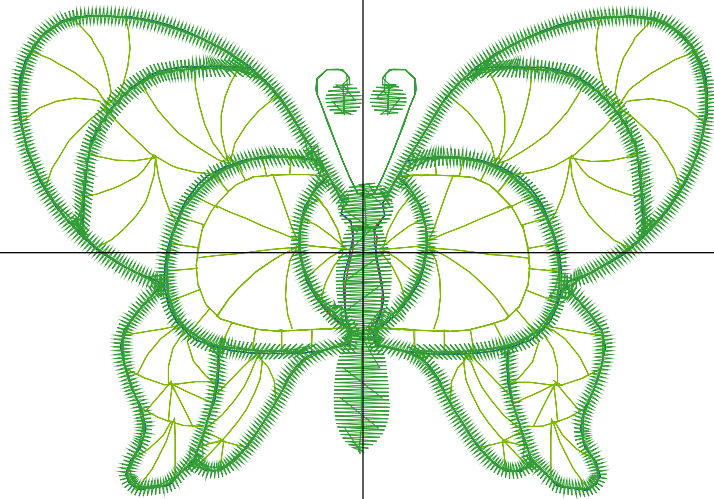

ZOOM 100%

Color Sequence:

Th.1(Scarlet Flame.9020) Th.2(Baltic Blue.5741) Th.3(Ice Blue.5600) Th.4(Rockport Blue.5836)

Design Name: atwnls1528	Customer Name:	Machine Set: Default	
Size=92.0 mm x 74.4 mm (3.62 inch x 2.93 inch) Stitch No.=8699 ChangeColor No.=3 Trim No.=2			

Design Note:

No.	Thread	Length(m)
1.	 Robison Anton Super Brite Poly.Baltic Blue.5741	1.50
2.	 Robison Anton Super Brite Poly.Jockey Red.5581	1.53
3.	 Robison Anton Super Brite Poly.Passion.5591	3.01
4.	 Robison Anton Super Brite Poly.Purple Ice.9027	12.35

ZOOM 100%

Color Sequence:

Design Name: atwnls1529	Customer Name:	Machine Set: Default	
Size=92.8 mm x 64.6 mm (3.65 inch x 2.54 inch) Stitch No.=6763 ChangeColor No.=3 Trim No.=2			

No.	Thread	Length(m)
1.	 Robison Anton Super Brite Poly.Miami Artillery.9170	1.94
2.	 Robison Anton Super Brite Poly.Baltic Blue.5741	1.86
3.	 Robison Anton Super Brite Poly.Erin Green.5620	2.34
4.	 Robison Anton Super Brite Poly.Emerald.5514	8.55

ZOOM 100%

Color Sequence:

Th.1(Miami Artillery.70)  Th.2(Baltic Blue.574)  Th.3(Erin Green.562)  Th.4(Emerald.5514) 

Design Name: atwnls1530	Customer Name:	Machine Set: Default	
Size=92.8 mm x 66.6 mm (3.65 inch x 2.62 inch) Stitch No.=6170 ChangeColor No.=3 Trim No.=5			