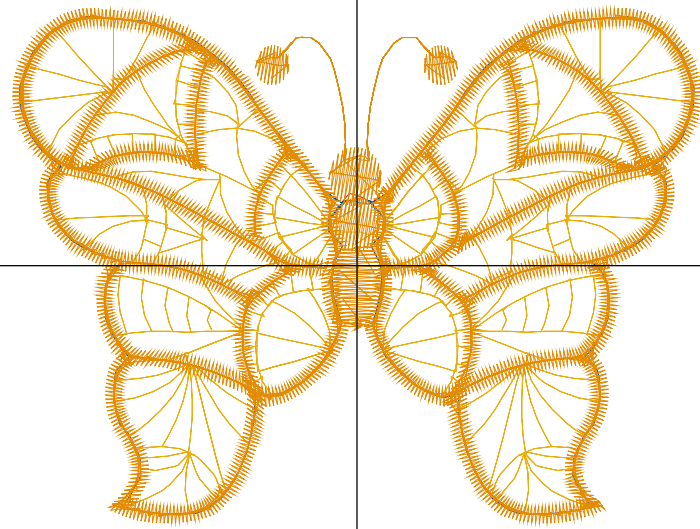

Design Name: atwnls1521	Customer Name:	Machine Set: Default	
Size=91.2 mm x 68.2 mm (3.59 inch x 2.69 inch) Stitch No.=7102 ChangeColor No.=3 Trim No.=5			

Design Note:

No.	Thread	Length(m)
1.	 Robison Anton Super Brite Poly.Scarlet Flame.9020	0.39
2.	 Robison Anton Super Brite Poly.Baltic Blue.5741	0.39
3.	 Robison Anton Super Brite Poly.Golden Chair.9050	3.27
4.	 Robison Anton Super Brite Poly.Yellow.5513	10.87

ZOOM 100%

Color Sequence:

Th.1(Scarlet Flame.9020) Th.2(Baltic Blue.5741) Th.3(Golden Chair.9050) Th.4(Yellow.5513)

Design Name: atwnls1522	Customer Name:	Machine Set: Default	
Size=92.8 mm x 74.4 mm (3.65 inch x 2.93 inch) Stitch No.=7799 ChangeColor No.=3 Trim No.=1			

Design Note:

No.	Thread	Length(m)
1.	 Robison Anton Super Brite Poly.Jockey Red.5581	0.87
2.	 Robison Anton Super Brite Poly.Chow Blue.9171	0.87
3.	 Robison Anton Super Brite Poly.Cindy Purple.9088	2.79
4.	 Robison Anton Super Brite Poly.Purple.5554	12.00

ZOOM 100%

Color Sequence:

Th.1(Jockey Red.558)  Th.2(Chow Blue.917)  Th.3(Cindy Purple.908)  Th.4(Purple.5554) 

Design Name: atwnls1523	Customer Name:	Machine Set: Default	
Size=91.8 mm x 67.8 mm (3.61 inch x 2.67 inch) Stitch No.=6794 ChangeColor No.=3 Trim No.=4			