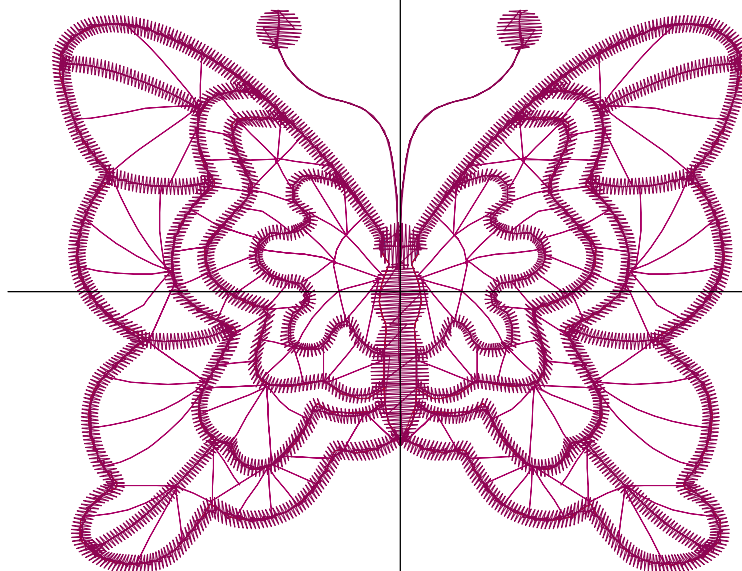

ZOOM 100%

Color Sequence:

Design Name: atwnls1527	Customer Name:	Machine Set: Default	
Size=97.7 mm x 75.2 mm (3.85 inch x 2.96 inch) Stitch No.=10144 ChangeColor No.=3 Trim No.=1			

Design Note:

No.	Thread	Length(m)
1.	 Robison Anton Super Brite Poly.Scarlet Flame.9020	1.57
2.	 Robison Anton Super Brite Poly.Baltic Blue.5741	1.58
3.	 Robison Anton Super Brite Poly.Ice Blue.5600	3.97
4.	 Robison Anton Super Brite Poly.Rockport Blue.5836	13.75

ZOOM 100%

Color Sequence:

Th.1(Scarlet Flame.9020) Th.2(Baltic Blue.5741) Th.3(Ice Blue.5600) Th.4(Rockport Blue.5836)

Design Name: atwnls1528	Customer Name:	Machine Set: Default	
Size=92.0 mm x 74.4 mm (3.62 inch x 2.93 inch) Stitch No.=8699 ChangeColor No.=3 Trim No.=2			

Design Note:

No.	Thread	Length(m)
1.	 Robison Anton Super Brite Poly.Baltic Blue.5741	1.50
2.	 Robison Anton Super Brite Poly.Jockey Red.5581	1.53
3.	 Robison Anton Super Brite Poly.Passion.5591	3.01
4.	 Robison Anton Super Brite Poly.Purple Ice.9027	12.35

ZOOM 100%

Color Sequence:

Design Name: atwnls1529	Customer Name:	Machine Set: Default	
Size=92.8 mm x 64.6 mm (3.65 inch x 2.54 inch) Stitch No.=6763 ChangeColor No.=3 Trim No.=2			

No.	Thread	Length(m)
1.	 Robison Anton Super Brite Poly.Miami Artillery.9170	1.94
2.	 Robison Anton Super Brite Poly.Baltic Blue.5741	1.86
3.	 Robison Anton Super Brite Poly.Erin Green.5620	2.34
4.	 Robison Anton Super Brite Poly.Emerald.5514	8.55