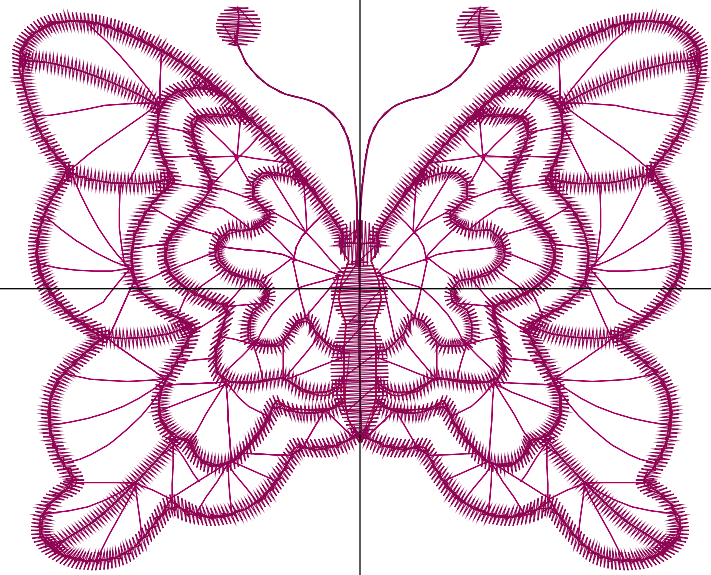

ZOOM 100%

Color Sequence:

Th.1(Scarlet Flame.9020) Th.2(Baltic Blue.5741) Th.3(Ice Blue.5600) Th.4(Rockport Blue.5836)

Design Name: atwnls1528	Customer Name:	Machine Set: Default	
Size=92.0 mm x 74.4 mm (3.62 inch x 2.93 inch) Stitch No.=8699 ChangeColor No.=3 Trim No.=2			

Design Note:

No.	Thread	Length(m)
1.	 Robison Anton Super Brite Poly.Baltic Blue.5741	1.50
2.	 Robison Anton Super Brite Poly.Jockey Red.5581	1.53
3.	 Robison Anton Super Brite Poly.Passion.5591	3.01
4.	 Robison Anton Super Brite Poly.Purple Ice.9027	12.35

ZOOM 100%

Color Sequence:

Design Name: atwnls1529	Customer Name:	Machine Set: Default	
Size=92.8 mm x 64.6 mm (3.65 inch x 2.54 inch) Stitch No.=6763 ChangeColor No.=3 Trim No.=2			

No.	Thread	Length(m)
1.	 Robison Anton Super Brite Poly.Miami Artillery.9170	1.94
2.	 Robison Anton Super Brite Poly.Baltic Blue.5741	1.86
3.	 Robison Anton Super Brite Poly.Erin Green.5620	2.34
4.	 Robison Anton Super Brite Poly.Emerald.5514	8.55

ZOOM 100%

Color Sequence:

Th.1(Miami Artillery.70)  Th.2(Baltic Blue.574)  Th.3(Erin Green.562)  Th.4(Emerald.5514) 

Design Name: atwnls1530	Customer Name:	Machine Set: Default	
Size=92.8 mm x 66.6 mm (3.65 inch x 2.62 inch) Stitch No.=6170 ChangeColor No.=3 Trim No.=5			