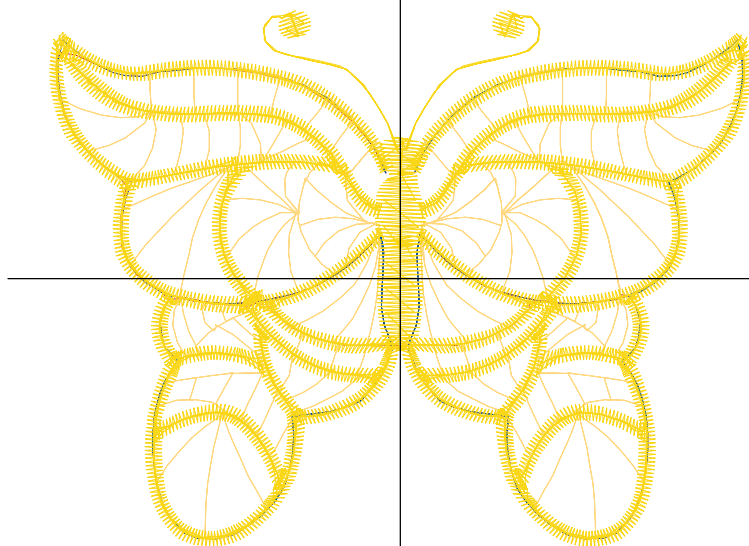

Design Note:

No.	Thread	Length(m)
1.	 Robison Anton Super Brite Poly.Jockey Red.5581	0.53
2.	 Robison Anton Super Brite Poly.Baltic Blue.5741	0.53
3.	 Robison Anton Super Brite Poly.Pink Sherbert.9036	2.89
4.	 Robison Anton Super Brite Poly.Wild Pink.5559	9.76

ZOOM 100%

Color Sequence:

Design Name: atwnls1524	Customer Name:	Machine Set: Default	
Size=92.8 mm x 71.8 mm (3.65 inch x 2.83 inch) Stitch No.=7626 ChangeColor No.=3 Trim No.=1			

Design Note:

No.	Thread	Length(m)
1.	 Robison Anton Super Brite Poly.Jockey Red.5581	0.81
2.	 Robison Anton Super Brite Poly.Baltic Blue.5741	0.81
3.	 Robison Anton Super Brite Poly.Melon.5594	2.64
4.	 Robison Anton Super Brite Poly.Honeysuckle.7713	12.36

ZOOM 100%

Color Sequence:

Design Name: atwnls1525	Customer Name:	Machine Set: Default	
Size=92.8 mm x 70.8 mm (3.65 inch x 2.79 inch) Stitch No.=6885 ChangeColor No.=3 Trim No.=3			

Design Note:

No.	Thread	Length(m)
1.	 Robison Anton Super Brite Poly.Scarlet Flame.9020	0.85
2.	 Robison Anton Super Brite Poly.Baltic Blue.5741	0.72
3.	 Robison Anton Super Brite Poly.Glow.5534	2.43
4.	 Robison Anton Super Brite Poly.Golden Stargazor.9051	10.14

ZOOM 100%

Color Sequence:

Th.1(Scarlet Flame.9020) Th.2(Baltic Blue.5741) Th.3(Glow.5534) Th.4(Golden Stargazor.9051)

Design Name: atwnls1526	Customer Name:	Machine Set: Default	
Size=92.2 mm x 87.0 mm (3.63 inch x 3.43 inch) Stitch No.=9462 ChangeColor No.=3 Trim No.=3			