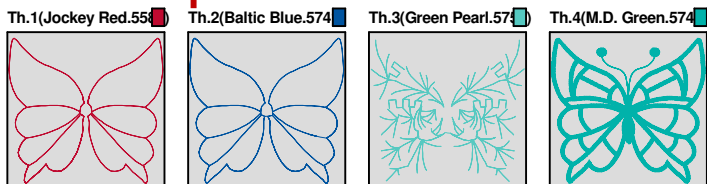

ZOOM 100%

Color Sequence:

Design Name: atwnls1525	Customer Name:	Machine Set: Default	
Size=92.8 mm x 70.8 mm (3.65 inch x 2.79 inch) Stitch No.=6885 ChangeColor No.=3 Trim No.=3			

Design Note:

No.	Thread	Length(m)
1.	 Robison Anton Super Brite Poly.Scarlet Flame.9020	0.85
2.	 Robison Anton Super Brite Poly.Baltic Blue.5741	0.72
3.	 Robison Anton Super Brite Poly.Glow.5534	2.43
4.	 Robison Anton Super Brite Poly.Golden Stargazor.9051	10.14

ZOOM 100%

Color Sequence:

Th.1(Scarlet Flame.9020) Th.2(Baltic Blue.5741) Th.3(Glow.5534) Th.4(Golden Stargazor.9051)

Design Name: atwnls1526	Customer Name:	Machine Set: Default	
Size=92.2 mm x 87.0 mm (3.63 inch x 3.43 inch) Stitch No.=9462 ChangeColor No.=3 Trim No.=3			

Design Note:

No.	Thread	Length(m)
1.	 Robison Anton Super Brite Poly.Jockey Red.5581	1.59
2.	 Robison Anton Super Brite Poly.Baltic Blue.5741	1.73
3.	 Robison Anton Super Brite Poly.Green Pearl.5752	2.95
4.	 Robison Anton Super Brite Poly.M.D. Green.5745	14.11

ZOOM 100%

Color Sequence:

Design Name: atwnls1527	Customer Name:	Machine Set: Default	
Size=97.7 mm x 75.2 mm (3.85 inch x 2.96 inch) Stitch No.=10144 ChangeColor No.=3 Trim No.=1			

Design Note:

No.	Thread	Length(m)
1.	 Robison Anton Super Brite Poly.Scarlet Flame.9020	1.57
2.	 Robison Anton Super Brite Poly.Baltic Blue.5741	1.58
3.	 Robison Anton Super Brite Poly.Ice Blue.5600	3.97
4.	 Robison Anton Super Brite Poly.Rockport Blue.5836	13.75