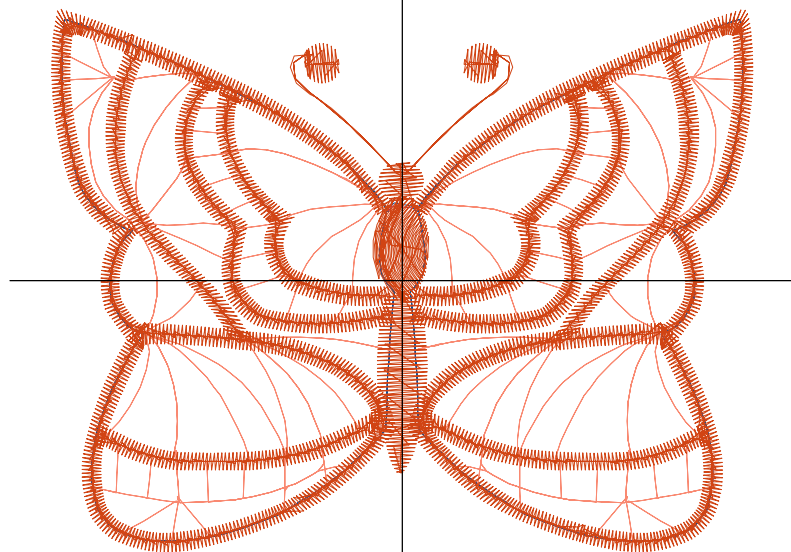

Design Note:

No.	Thread	Length(m)
1.	 Robison Anton Super Brite Poly.Jockey Red.5581	0.53
2.	 Robison Anton Super Brite Poly.Baltic Blue.5741	0.53
3.	 Robison Anton Super Brite Poly.Pink Sherbert.9036	2.89
4.	 Robison Anton Super Brite Poly.Wild Pink.5559	9.76

ZOOM 100%

Color Sequence:

Design Name: atwnls1524	Customer Name:	Machine Set: Default	
Size=92.8 mm x 71.8 mm (3.65 inch x 2.83 inch) Stitch No.=7626 ChangeColor No.=3 Trim No.=1			

Design Note:

No.	Thread	Length(m)
1.	 Robison Anton Super Brite Poly.Jockey Red.5581	0.81
2.	 Robison Anton Super Brite Poly.Baltic Blue.5741	0.81
3.	 Robison Anton Super Brite Poly.Melon.5594	2.64
4.	 Robison Anton Super Brite Poly.Honeysuckle.7713	12.36

ZOOM 100%

Color Sequence:

Design Name: atwnls1525	Customer Name:	Machine Set: Default	
Size=92.8 mm x 70.8 mm (3.65 inch x 2.79 inch) Stitch No.=6885 ChangeColor No.=3 Trim No.=3			

Design Note:

No.	Thread	Length(m)
1.	 Robison Anton Super Brite Poly.Scarlet Flame.9020	0.85
2.	 Robison Anton Super Brite Poly.Baltic Blue.5741	0.72
3.	 Robison Anton Super Brite Poly.Glow.5534	2.43
4.	 Robison Anton Super Brite Poly.Golden Stargazor.9051	10.14

ZOOM 100%

Color Sequence:

Th.1(Scarlet Flame.9020) Th.2(Baltic Blue.5741) Th.3(Glow.5534) Th.4(Golden Stargazor.9051)

Design Name: atwnls1526	Customer Name:	Machine Set: Default	
Size=92.2 mm x 87.0 mm (3.63 inch x 3.43 inch) Stitch No.=9462 ChangeColor No.=3 Trim No.=3			