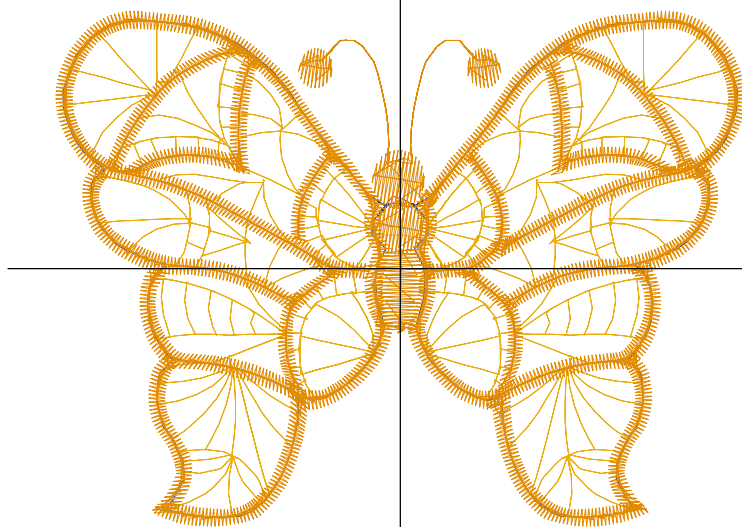

Design Name: atwnls1521	Customer Name:	Machine Set: Default	
Size=91.2 mm x 68.2 mm (3.59 inch x 2.69 inch) Stitch No.=7102 ChangeColor No.=3 Trim No.=5			

Design Note:

No.	Thread	Length(m)
1.	 Robison Anton Super Brite Poly.Scarlet Flame.9020	0.39
2.	 Robison Anton Super Brite Poly.Baltic Blue.5741	0.39
3.	 Robison Anton Super Brite Poly.Golden Chair.9050	3.27
4.	 Robison Anton Super Brite Poly.Yellow.5513	10.87

ZOOM 100%

Color Sequence:

Th.1(Scarlet Flame.9020) Th.2(Baltic Blue.5741) Th.3(Golden Chair.9050) Th.4(Yellow.5513)

Design Name: atwnls1522	Customer Name:	Machine Set: Default	
Size=92.8 mm x 74.4 mm (3.65 inch x 2.93 inch) Stitch No.=7799 ChangeColor No.=3 Trim No.=1			

Design Note:

No.	Thread	Length(m)
1.	 Robison Anton Super Brite Poly.Jockey Red.5581	0.87
2.	 Robison Anton Super Brite Poly.Chow Blue.9171	0.87
3.	 Robison Anton Super Brite Poly.Cindy Purple.9088	2.79
4.	 Robison Anton Super Brite Poly.Purple.5554	12.00

ZOOM 100%

Color Sequence:

Th.1(Jockey Red.558)  Th.2(Chow Blue.917)  Th.3(Cindy Purple.908)  Th.4(Purple.5554) 

Design Name: atwnls1523	Customer Name:	Machine Set: Default	
Size=91.8 mm x 67.8 mm (3.61 inch x 2.67 inch) Stitch No.=6794 ChangeColor No.=3 Trim No.=4			