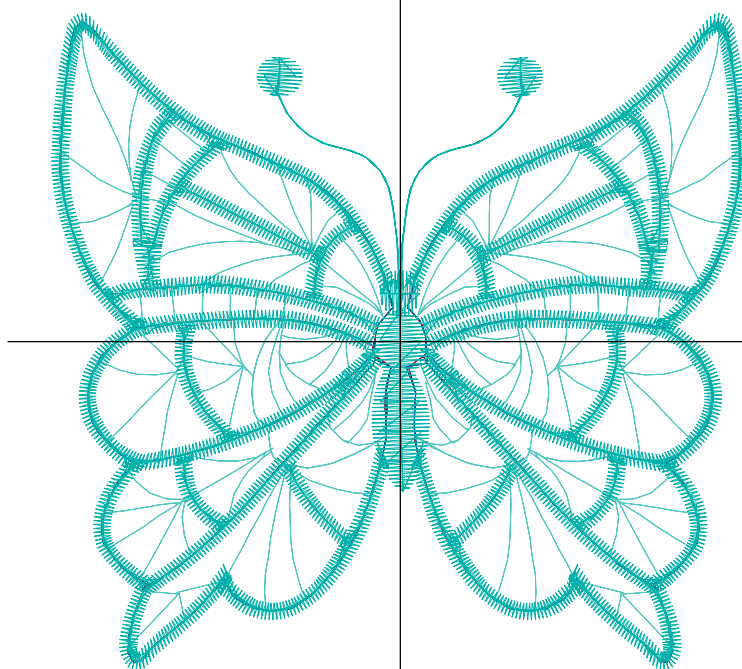

ZOOM 100%

Color Sequence:

Design Name: atwnls1525	Customer Name:	Machine Set: Default	
Size=92.8 mm x 70.8 mm (3.65 inch x 2.79 inch) Stitch No.=6885 ChangeColor No.=3 Trim No.=3			

Design Note:

No.	Thread	Length(m)
1.	 Robison Anton Super Brite Poly.Scarlet Flame.9020	0.85
2.	 Robison Anton Super Brite Poly.Baltic Blue.5741	0.72
3.	 Robison Anton Super Brite Poly.Glow.5534	2.43
4.	 Robison Anton Super Brite Poly.Golden Stargazor.9051	10.14

ZOOM 100%

Color Sequence:

Th.1(Scarlet Flame.9020) Th.2(Baltic Blue.5741) Th.3(Glow.5534) Th.4(Golden Stargazor.9051)

Design Name: atwnls1526	Customer Name:	Machine Set: Default	
Size=92.2 mm x 87.0 mm (3.63 inch x 3.43 inch) Stitch No.=9462 ChangeColor No.=3 Trim No.=3			

Design Note:

No.	Thread	Length(m)
1.	 Robison Anton Super Brite Poly.Jockey Red.5581	1.59
2.	 Robison Anton Super Brite Poly.Baltic Blue.5741	1.73
3.	 Robison Anton Super Brite Poly.Green Pearl.5752	2.95
4.	 Robison Anton Super Brite Poly.M.D. Green.5745	14.11

ZOOM 100%

Color Sequence:

Design Name: atwnls1527	Customer Name:	Machine Set: Default	
Size=97.7 mm x 75.2 mm (3.85 inch x 2.96 inch) Stitch No.=10144 ChangeColor No.=3 Trim No.=1			

Design Note:

No.	Thread	Length(m)
1.	 Robison Anton Super Brite Poly.Scarlet Flame.9020	1.57
2.	 Robison Anton Super Brite Poly.Baltic Blue.5741	1.58
3.	 Robison Anton Super Brite Poly.Ice Blue.5600	3.97
4.	 Robison Anton Super Brite Poly.Rockport Blue.5836	13.75