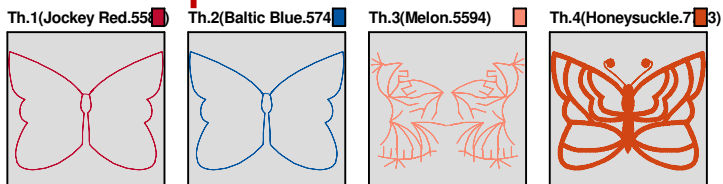

Design Note:

No.	Thread	Length(m)
1.	 Robison Anton Super Brite Poly.Jockey Red.5581	0.53
2.	 Robison Anton Super Brite Poly.Baltic Blue.5741	0.53
3.	 Robison Anton Super Brite Poly.Pink Sherbert.9036	2.89
4.	 Robison Anton Super Brite Poly.Wild Pink.5559	9.76

ZOOM 100%

Color Sequence:

Design Name: atwnls1524	Customer Name:	Machine Set: Default	
Size=92.8 mm x 71.8 mm (3.65 inch x 2.83 inch) Stitch No.=7626 ChangeColor No.=3 Trim No.=1			

Design Note:

No.	Thread	Length(m)
1.	 Robison Anton Super Brite Poly.Jockey Red.5581	0.81
2.	 Robison Anton Super Brite Poly.Baltic Blue.5741	0.81
3.	 Robison Anton Super Brite Poly.Melon.5594	2.64
4.	 Robison Anton Super Brite Poly.Honeysuckle.7713	12.36

ZOOM 100%

Color Sequence:

Design Name: atwnls1525	Customer Name:	Machine Set: Default	
Size=92.8 mm x 70.8 mm (3.65 inch x 2.79 inch) Stitch No.=6885 ChangeColor No.=3 Trim No.=3			

Design Note:

No.	Thread	Length(m)
1.	 Robison Anton Super Brite Poly.Scarlet Flame.9020	0.85
2.	 Robison Anton Super Brite Poly.Baltic Blue.5741	0.72
3.	 Robison Anton Super Brite Poly.Glow.5534	2.43
4.	 Robison Anton Super Brite Poly.Golden Stargazor.9051	10.14

ZOOM 100%

Color Sequence:

Th.1(Scarlet Flame.9020) Th.2(Baltic Blue.5741) Th.3(Glow.5534) Th.4(Golden Stargazor.9051)

Design Name: atwnls1526	Customer Name:	Machine Set: Default	
Size=92.2 mm x 87.0 mm (3.63 inch x 3.43 inch) Stitch No.=9462 ChangeColor No.=3 Trim No.=3			