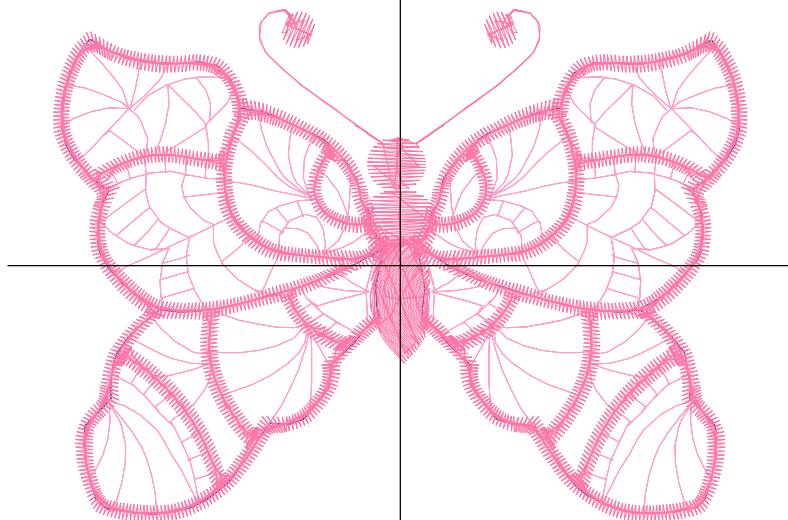

Design Note:

No.	Thread	Length(m)
1.	 Robison Anton Super Brite Poly.Jockey Red.5581	0.87
2.	 Robison Anton Super Brite Poly.Chow Blue.9171	0.87
3.	 Robison Anton Super Brite Poly.Cindy Purple.9088	2.79
4.	 Robison Anton Super Brite Poly.Purple.5554	12.00

ZOOM 100%

Color Sequence:

Th.1(Jockey Red.558)  Th.2(Chow Blue.917)  Th.3(Cindy Purple.908)  Th.4(Purple.5554) 

Design Name: atwnls1523	Customer Name:	Machine Set: Default	
Size=91.8 mm x 67.8 mm (3.61 inch x 2.67 inch) Stitch No.=6794 ChangeColor No.=3 Trim No.=4			

Design Note:

No.	Thread	Length(m)
1.	 Robison Anton Super Brite Poly.Jockey Red.5581	0.53
2.	 Robison Anton Super Brite Poly.Baltic Blue.5741	0.53
3.	 Robison Anton Super Brite Poly.Pink Sherbert.9036	2.89
4.	 Robison Anton Super Brite Poly.Wild Pink.5559	9.76

ZOOM 100%

Color Sequence:

Design Name: atwnls1524	Customer Name:	Machine Set: Default	
Size=92.8 mm x 71.8 mm (3.65 inch x 2.83 inch) Stitch No.=7626 ChangeColor No.=3 Trim No.=1			

Design Note:

No.	Thread	Length(m)
1.	 Robison Anton Super Brite Poly.Jockey Red.5581	0.81
2.	 Robison Anton Super Brite Poly.Baltic Blue.5741	0.81
3.	 Robison Anton Super Brite Poly.Melon.5594	2.64
4.	 Robison Anton Super Brite Poly.Honeysuckle.7713	12.36