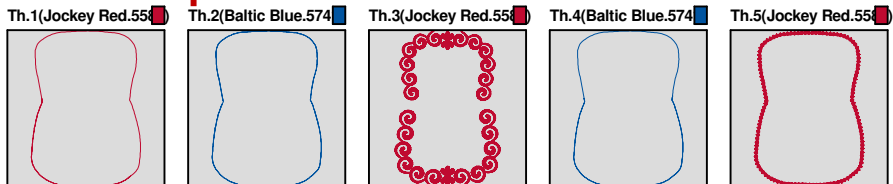

Design Name: atwnls1446-6x10	Customer Name:	Machine Set: Default	
Size=150.0 mm x 112.0 mm (5.91 inch x 4.41 inch) Stitch No.=8507 ChangeColor No.=4 Trim No.=4			

Design Note:

No.	Thread	Length(m)
1.	 Robison Anton Super Brite Poly.Jockey Red.5581	0.83
2.	 Robison Anton Super Brite Poly.Nikko Blue.9022	0.81
3.	 Robison Anton Super Brite Poly.Jockey Red.5581	19.61
4.	 Robison Anton Super Brite Poly.Nikko Blue.9022	0.81
5.	 Robison Anton Super Brite Poly.Jockey Red.5581	1.64

ZOOM 69%

Color Sequence:

Design Name: atwnls1447-6x10	Customer Name:	Machine Set: Default	
Size=154.5 mm x 218.6 mm (6.08 inch x 8.61 inch) Stitch No.=17099 ChangeColor No.=4 Trim No.=8			

Design Note:

No.	Thread	Length(m)
1.	 Robison Anton Super Brite Poly.Jockey Red.5581	0.90
2.	 Robison Anton Super Brite Poly.Baltic Blue.5741	1.30
3.	 Robison Anton Super Brite Poly.Jockey Red.5581	36.87
4.	 Robison Anton Super Brite Poly.Baltic Blue.5741	1.02
5.	 Robison Anton Super Brite Poly.Jockey Red.5581	8.88

ZOOM 67%

Color Sequence:

Design Name: atwnls1448-6x10	Date: 2019-02-25 13:11:22	Customer Name:	Machine Set: Default
Size=150.0 mm x 112.0 mm (5.91 inch x 4.41 inch) Stitch No.=8244 ChangeColor No.=4 Trim No.=3			

ZOOM 69%

Color Sequence:

Design Name: atwnls1449-6x10	Customer Name:	Machine Set: Default	
Size=154.5 mm x 218.6 mm (6.08 inch x 8.61 inch) Stitch No.=16635 ChangeColor No.=4 Trim No.=7			

Design Note:

No.	Thread	Length(m)
1.	 Robison Anton Super Brite Poly.Jockey Red.5581	0.90
2.	 Robison Anton Super Brite Poly.Baltic Blue.5741	1.30
3.	 Robison Anton Super Brite Poly.Sun Gold.5512	32.16
4.	 Robison Anton Super Brite Poly.Fleet Blue.5750	1.02
5.	 Robison Anton Super Brite Poly.Jockey Red.5581	8.88