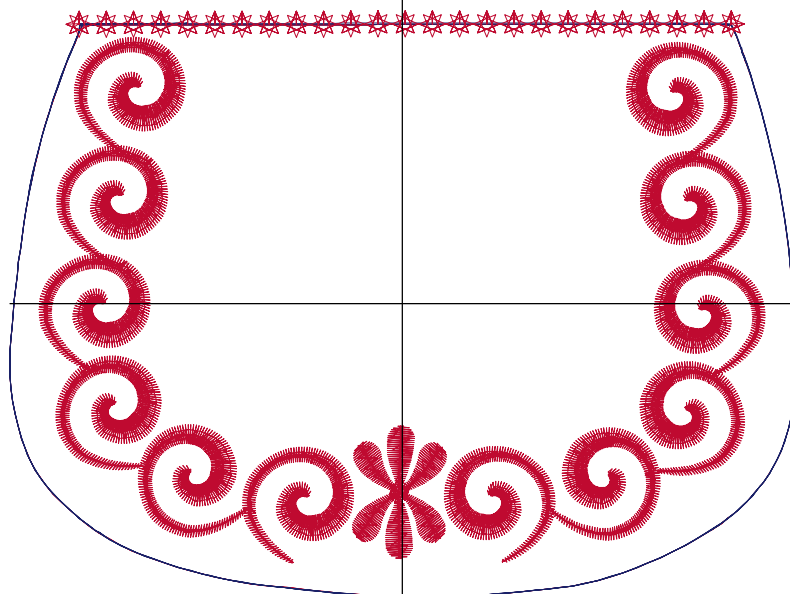

Design Name: atwnls1446-6x10	Customer Name:	Machine Set: Default	
Size=150.0 mm x 112.0 mm (5.91 inch x 4.41 inch) Stitch No.=8507 ChangeColor No.=4 Trim No.=4			

Design Note:

No.	Thread	Length(m)
1.	 Robison Anton Super Brite Poly.Jockey Red.5581	0.83
2.	 Robison Anton Super Brite Poly.Nikko Blue.9022	0.81
3.	 Robison Anton Super Brite Poly.Jockey Red.5581	19.61
4.	 Robison Anton Super Brite Poly.Nikko Blue.9022	0.81
5.	 Robison Anton Super Brite Poly.Jockey Red.5581	1.64

ZOOM 69%

Color Sequence:

Design Name: atwnls1447-6x10	Customer Name:	Machine Set: Default	
Size=154.5 mm x 218.6 mm (6.08 inch x 8.61 inch) Stitch No.=17099 ChangeColor No.=4 Trim No.=8			

Design Note:

No.	Thread	Length(m)
1.	 Robison Anton Super Brite Poly.Jockey Red.5581	0.90
2.	 Robison Anton Super Brite Poly.Baltic Blue.5741	1.30
3.	 Robison Anton Super Brite Poly.Jockey Red.5581	36.87
4.	 Robison Anton Super Brite Poly.Baltic Blue.5741	1.02
5.	 Robison Anton Super Brite Poly.Jockey Red.5581	8.88

ZOOM 67%

Color Sequence:

Design Name: atwnls1448-6x10	Date: 2019-02-25 13:11:22	Customer Name:	Machine Set: Default
Size=150.0 mm x 112.0 mm (5.91 inch x 4.41 inch) Stitch No.=8244 ChangeColor No.=4 Trim No.=3			

ZOOM 69%

Color Sequence:

Design Name: atwnls1449-6x10	Customer Name:	Machine Set: Default	
Size=154.5 mm x 218.6 mm (6.08 inch x 8.61 inch) Stitch No.=16635 ChangeColor No.=4 Trim No.=7			

Design Note:

No.	Thread	Length(m)
1.	 Robison Anton Super Brite Poly.Jockey Red.5581	0.90
2.	 Robison Anton Super Brite Poly.Baltic Blue.5741	1.30
3.	 Robison Anton Super Brite Poly.Sun Gold.5512	32.16
4.	 Robison Anton Super Brite Poly.Fleet Blue.5750	1.02
5.	 Robison Anton Super Brite Poly.Jockey Red.5581	8.88