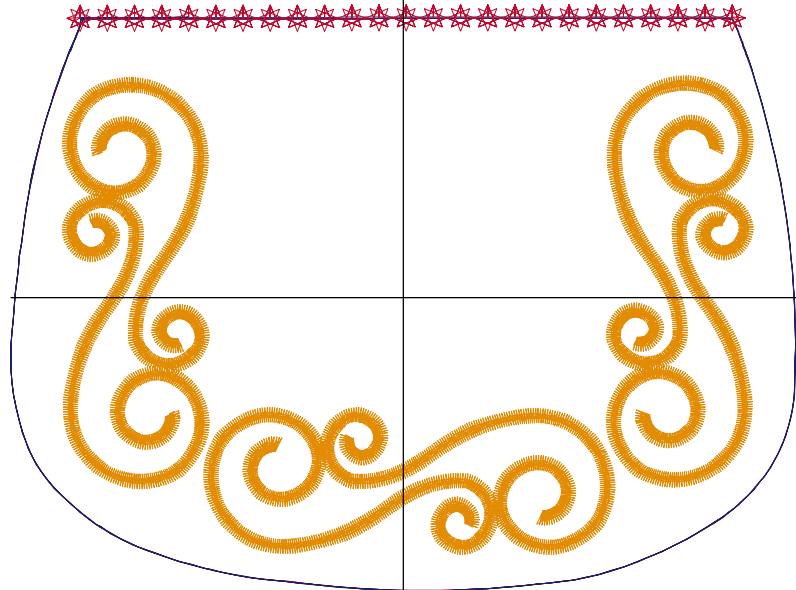

ZOOM 69%

Color Sequence:

Design Name: atwnls1447-6x10	Customer Name:	Machine Set: Default	
Size=154.5 mm x 218.6 mm (6.08 inch x 8.61 inch) Stitch No.=17099 ChangeColor No.=4 Trim No.=8			

Design Note:

No.	Thread	Length(m)
1.	 Robison Anton Super Brite Poly.Jockey Red.5581	0.90
2.	 Robison Anton Super Brite Poly.Baltic Blue.5741	1.30
3.	 Robison Anton Super Brite Poly.Jockey Red.5581	36.87
4.	 Robison Anton Super Brite Poly.Baltic Blue.5741	1.02
5.	 Robison Anton Super Brite Poly.Jockey Red.5581	8.88

ZOOM 67%

Color Sequence:

Design Name: atwnls1448-6x10	Date: 2019-02-25 13:11:22	Customer Name:	Machine Set: Default
Size=150.0 mm x 112.0 mm (5.91 inch x 4.41 inch) Stitch No.=8244 ChangeColor No.=4 Trim No.=3			

Design Note:

No.	Thread	Length(m)
1.	 Robison Anton Super Brite Poly.Jockey Red.5581	0.83
2.	 Robison Anton Super Brite Poly.Nikko Blue.9022	0.81
3.	 Robison Anton Super Brite Poly.Yellow.5513	17.95
4.	 Robison Anton Super Brite Poly.Nikko Blue.9022	0.47
5.	 Robison Anton Super Brite Poly.Jockey Red.5581	1.64

ZOOM 69%

Color Sequence:

Design Name: atwnls1449-6x10	Customer Name:	Machine Set: Default	
Size=154.5 mm x 218.6 mm (6.08 inch x 8.61 inch) Stitch No.=16635 ChangeColor No.=4 Trim No.=7			

Design Note:

No.	Thread	Length(m)
1.	 Robison Anton Super Brite Poly.Jockey Red.5581	0.90
2.	 Robison Anton Super Brite Poly.Baltic Blue.5741	1.30
3.	 Robison Anton Super Brite Poly.Sun Gold.5512	32.16
4.	 Robison Anton Super Brite Poly.Fleet Blue.5750	1.02
5.	 Robison Anton Super Brite Poly.Jockey Red.5581	8.88