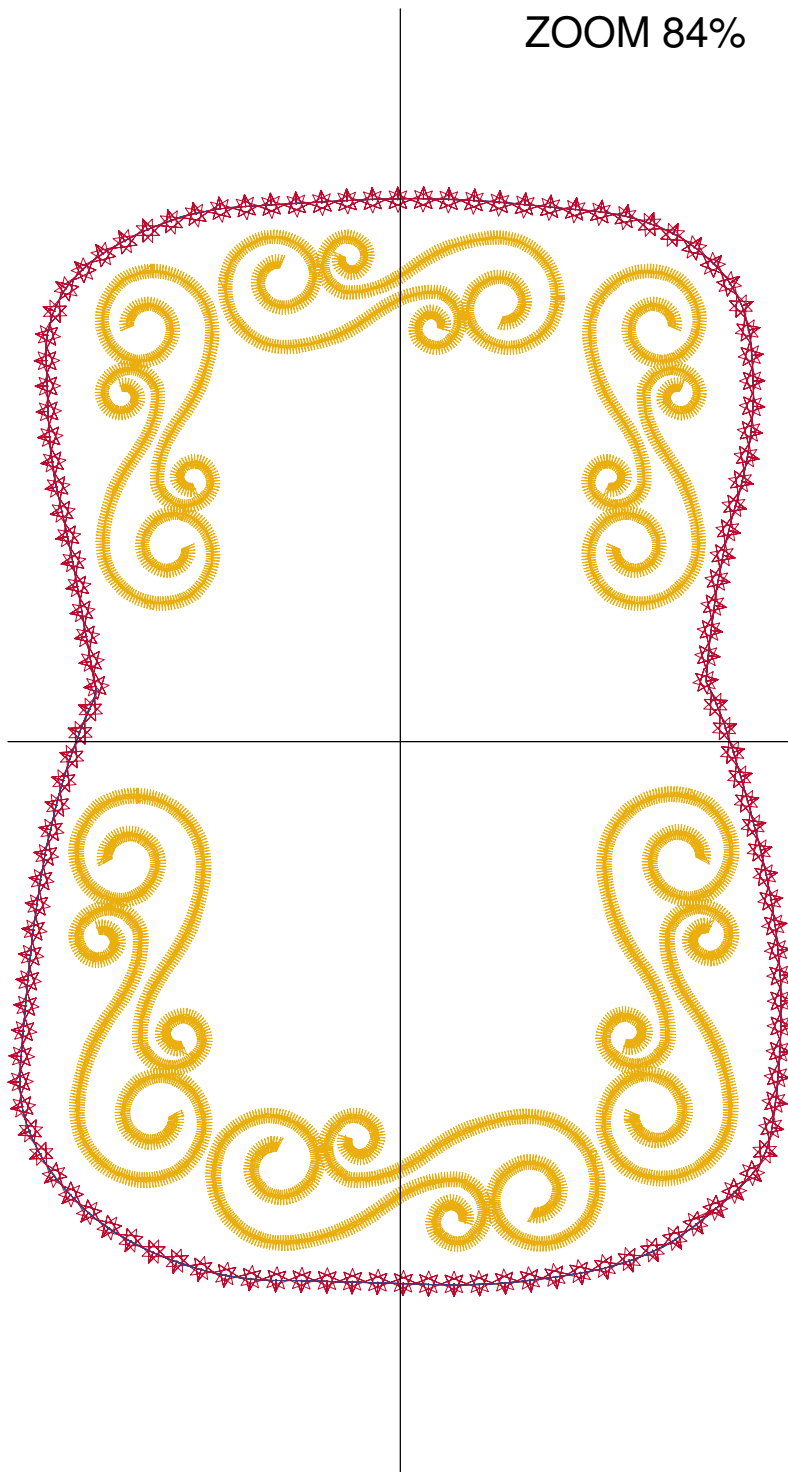

Design Name: atwnls1453-5x7	Customer Name:	Machine Set: Default	
Size=123.6 mm x 174.8 mm (4.87 inch x 6.88 inch) Stitch No.=13924 ChangeColor No.=4 Trim No.=7			

Design Note:

No.	Thread	Length(m)
1.	Robison Anton Super Brite Poly.Jockey Red.5581	0.72
2.	Robison Anton Super Brite Poly.Baltic Blue.5741	1.04
3.	Robison Anton Super Brite Poly.Golden Chair.9050	22.28
4.	Robison Anton Super Brite Poly.Baltic Blue.5741	0.81
5.	Robison Anton Super Brite Poly.Jockey Red.5581	7.10

ZOOM 84%