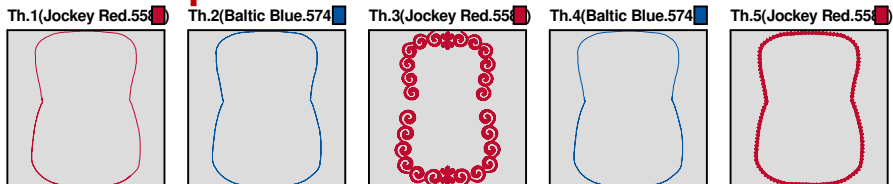

ZOOM 67%

Color Sequence:

Design Name: atwnls1450-5x7	Customer Name:	Machine Set: Default	
Size=120.0 mm x 89.6 mm (4.72 inch x 3.53 inch) Stitch No.=8507 ChangeColor No.=4 Trim No.=4			

Design Note:

No.	Thread	Length(m)
1.	 Robison Anton Super Brite Poly.Jockey Red.5581	0.66
2.	 Robison Anton Super Brite Poly.Nikko Blue.9022	0.65
3.	 Robison Anton Super Brite Poly.Jockey Red.5581	15.69
4.	 Robison Anton Super Brite Poly.Nikko Blue.9022	0.65
5.	 Robison Anton Super Brite Poly.Jockey Red.5581	1.31

ZOOM 86%

Color Sequence:

Design Name: atwnls1451-5x7	Customer Name:	Machine Set: Default	
Size=123.7 mm x 174.8 mm (4.87 inch x 6.88 inch) Stitch No.=16190 ChangeColor No.=4 Trim No.=8			

Design Note:

No.	Thread	Length(m)
1.	 Robison Anton Super Brite Poly.Jockey Red.5581	0.72
2.	 Robison Anton Super Brite Poly.Baltic Blue.5741	1.04
3.	 Robison Anton Super Brite Poly.Jockey Red.5581	28.20
4.	 Robison Anton Super Brite Poly.Baltic Blue.5741	0.81
5.	 Robison Anton Super Brite Poly.Jockey Red.5581	7.10

ZOOM 84%

Color Sequence:

Design Name: atwnls1452-5x7	Customer Name:	Machine Set: Default	
Size=120.0 mm x 90.0 mm (4.72 inch x 3.54 inch) Stitch No.=6846 ChangeColor No.=4 Trim No.=3			

Design Note:

No.	Thread	Length(m)
1.	 Robison Anton Super Brite Poly.Jockey Red.5581	0.66
2.	 Robison Anton Super Brite Poly.Nikko Blue.9022	0.38
3.	 Robison Anton Super Brite Poly.Golden Chair.9050	12.42
4.	 Robison Anton Super Brite Poly.Nikko Blue.9022	0.73
5.	 Robison Anton Super Brite Poly.Jockey Red.5581	1.32