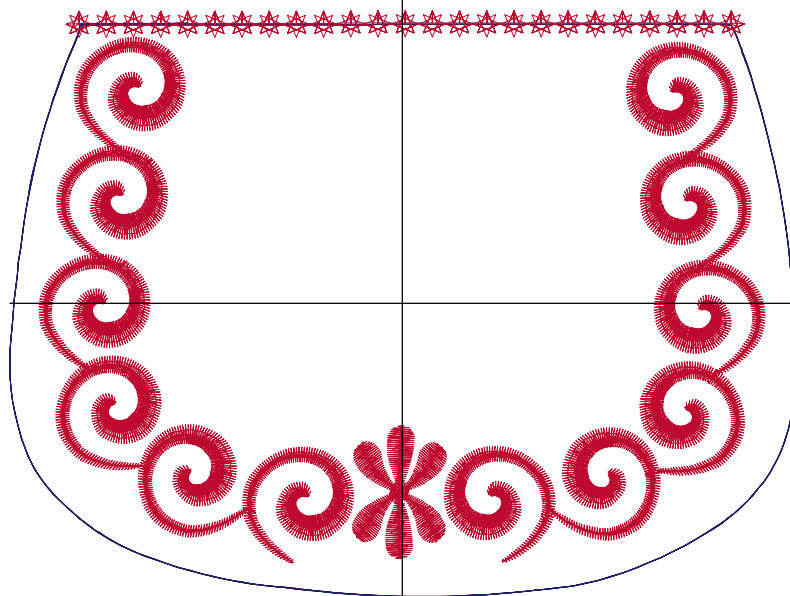

ZOOM 69%

Color Sequence:

Design Name: atwnls1449-6x10	Customer Name:	Machine Set: Default	
Size=154.5 mm x 218.6 mm (6.08 inch x 8.61 inch) Stitch No.=16635 ChangeColor No.=4 Trim No.=7			

Design Note:

No.	Thread	Length(m)
1.	 Robison Anton Super Brite Poly.Jockey Red.5581	0.90
2.	 Robison Anton Super Brite Poly.Baltic Blue.5741	1.30
3.	 Robison Anton Super Brite Poly.Sun Gold.5512	32.16
4.	 Robison Anton Super Brite Poly.Fleet Blue.5750	1.02
5.	 Robison Anton Super Brite Poly.Jockey Red.5581	8.88

ZOOM 67%

Color Sequence:

Design Name: atwnls1450-5x7	Customer Name:	Machine Set: Default	
Size=120.0 mm x 89.6 mm (4.72 inch x 3.53 inch) Stitch No.=8507 ChangeColor No.=4 Trim No.=4			

Design Note:

No.	Thread	Length(m)
1.	 Robison Anton Super Brite Poly.Jockey Red.5581	0.66
2.	 Robison Anton Super Brite Poly.Nikko Blue.9022	0.65
3.	 Robison Anton Super Brite Poly.Jockey Red.5581	15.69
4.	 Robison Anton Super Brite Poly.Nikko Blue.9022	0.65
5.	 Robison Anton Super Brite Poly.Jockey Red.5581	1.31

ZOOM 86%

Color Sequence:

Design Name: atwnls1451-5x7	Customer Name:	Machine Set: Default	
Size=123.7 mm x 174.8 mm (4.87 inch x 6.88 inch) Stitch No.=16190 ChangeColor No.=4 Trim No.=8			

Design Note:

No.	Thread	Length(m)
1.	 Robison Anton Super Brite Poly.Jockey Red.5581	0.72
2.	 Robison Anton Super Brite Poly.Baltic Blue.5741	1.04
3.	 Robison Anton Super Brite Poly.Jockey Red.5581	28.20
4.	 Robison Anton Super Brite Poly.Baltic Blue.5741	0.81
5.	 Robison Anton Super Brite Poly.Jockey Red.5581	7.10