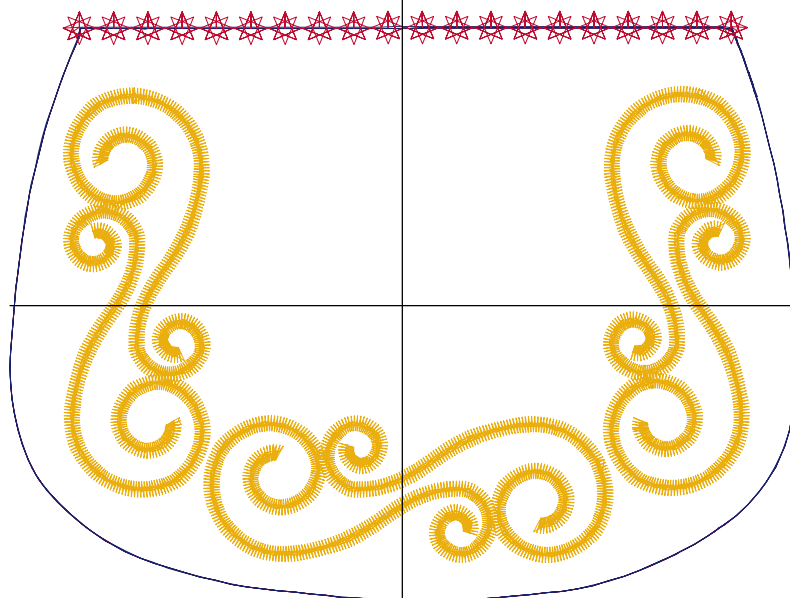

ZOOM 86%

Color Sequence:

Design Name: atwnls1451-5x7	Customer Name:	Machine Set: Default	
Size=123.7 mm x 174.8 mm (4.87 inch x 6.88 inch) Stitch No.=16190 ChangeColor No.=4 Trim No.=8			

Design Note:

No.	Thread	Length(m)
1.	 Robison Anton Super Brite Poly.Jockey Red.5581	0.72
2.	 Robison Anton Super Brite Poly.Baltic Blue.5741	1.04
3.	 Robison Anton Super Brite Poly.Jockey Red.5581	28.20
4.	 Robison Anton Super Brite Poly.Baltic Blue.5741	0.81
5.	 Robison Anton Super Brite Poly.Jockey Red.5581	7.10

ZOOM 84%

Color Sequence:

Design Name: atwnls1452-5x7	Customer Name:	Machine Set: Default	
Size=120.0 mm x 90.0 mm (4.72 inch x 3.54 inch) Stitch No.=6846 ChangeColor No.=4 Trim No.=3			

Design Note:

No.	Thread	Length(m)
1.	 Robison Anton Super Brite Poly.Jockey Red.5581	0.66
2.	 Robison Anton Super Brite Poly.Nikko Blue.9022	0.38
3.	 Robison Anton Super Brite Poly.Golden Chair.9050	12.42
4.	 Robison Anton Super Brite Poly.Nikko Blue.9022	0.73
5.	 Robison Anton Super Brite Poly.Jockey Red.5581	1.32

ZOOM 87%

Color Sequence:

Design Name: atwnls1453-5x7	Customer Name:	Machine Set: Default	
Size=123.6 mm x 174.8 mm (4.87 inch x 6.88 inch) Stitch No.=13924 ChangeColor No.=4 Trim No.=7			

Design Note:

No.	Thread	Length(m)
1.	 Robison Anton Super Brite Poly.Jockey Red.5581	0.72
2.	 Robison Anton Super Brite Poly.Baltic Blue.5741	1.04
3.	 Robison Anton Super Brite Poly.Golden Chair.9050	22.28
4.	 Robison Anton Super Brite Poly.Baltic Blue.5741	0.81
5.	 Robison Anton Super Brite Poly.Jockey Red.5581	7.10