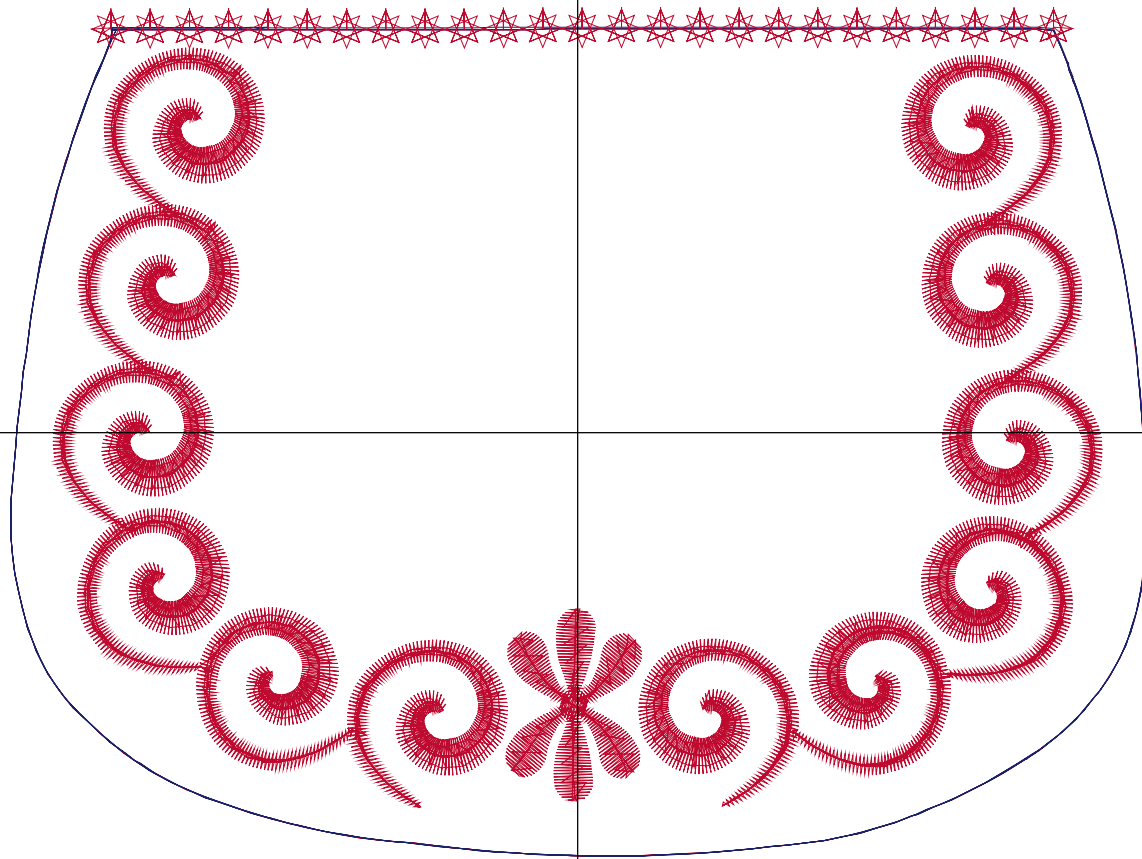

Design Name: atwnls1446-6x10	Customer Name:	Machine Set: Default	
Size=150.0 mm x 112.0 mm (5.91 inch x 4.41 inch) Stitch No.=8507 ChangeColor No.=4 Trim No.=4			

Design Note:

No.	Thread	Length(m)
1.	 Robison Anton Super Brite Poly.Jockey Red.5581	0.83
2.	 Robison Anton Super Brite Poly.Nikko Blue.9022	0.81
3.	 Robison Anton Super Brite Poly.Jockey Red.5581	19.61
4.	 Robison Anton Super Brite Poly.Nikko Blue.9022	0.81
5.	 Robison Anton Super Brite Poly.Jockey Red.5581	1.64

ZOOM 69%

Color Sequence:

Design Name: atwnls1447-6x10	Customer Name:	Machine Set: Default	
Size=154.5 mm x 218.6 mm (6.08 inch x 8.61 inch) Stitch No.=17099 ChangeColor No.=4 Trim No.=8			

Design Note:

No.	Thread	Length(m)
1.	 Robison Anton Super Brite Poly.Jockey Red.5581	0.90
2.	 Robison Anton Super Brite Poly.Baltic Blue.5741	1.30
3.	 Robison Anton Super Brite Poly.Jockey Red.5581	36.87
4.	 Robison Anton Super Brite Poly.Baltic Blue.5741	1.02
5.	 Robison Anton Super Brite Poly.Jockey Red.5581	8.88

ZOOM 67%

Color Sequence:

Design Name: atwnls1448-6x10	Date: 2019-02-25 13:11:22	Customer Name:	Machine Set: Default
Size=150.0 mm x 112.0 mm (5.91 inch x 4.41 inch) Stitch No.=8244 ChangeColor No.=4 Trim No.=3			

ZOOM 69%

Color Sequence:

Design Name: atwnls1449-6x10	Customer Name:	Machine Set: Default	
Size=154.5 mm x 218.6 mm (6.08 inch x 8.61 inch) Stitch No.=16635 ChangeColor No.=4 Trim No.=7			

Design Note:

No.	Thread	Length(m)
1.	 Robison Anton Super Brite Poly.Jockey Red.5581	0.90
2.	 Robison Anton Super Brite Poly.Baltic Blue.5741	1.30
3.	 Robison Anton Super Brite Poly.Sun Gold.5512	32.16
4.	 Robison Anton Super Brite Poly.Fleet Blue.5750	1.02
5.	 Robison Anton Super Brite Poly.Jockey Red.5581	8.88