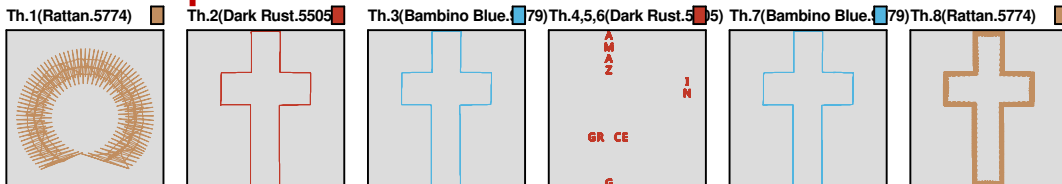

Design Name: atwnls0682-5x7	Customer Name:	Machine Set: Default	
Size=83.00 mm x 150.80 mm	Stitch No.=7046	ChangeColor No.=5	Trim No.=9

Design Note:

No.	Thread	Length(m)
1.	 Robison Anton Super Brite Poly.Rattan.5774	0.72
2.	 Robison Anton Super Brite Poly.Dark Rust.5505	0.92
3.	 Robison Anton Super Brite Poly.Bambino Blue.9079	0.92
4.	 Robison Anton Super Brite Poly.Dark Rust.5505	6.19
5.	 Robison Anton Super Brite Poly.Bambino Blue.9079	1.15
6.	 Robison Anton Super Brite Poly.Rattan.5774	10.16

ZOOM 100%

Color Sequence:

Design Name: atwnls0683-5x7	Customer Name:	Machine Set: Default	
Size=111.60 mm x 135.80 mm	Stitch No.=11604	ChangeColor No.=11	Trim No.=13

Design Note:

No.	Thread	Length(m)
1.	Robison Anton Super Brite Poly.Golden Chair.9050	0.69
2.	Robison Anton Super Brite Poly.TH Burgundy.5908	0.74
3.	Robison Anton Super Brite Poly.PN Navy (24).5824	0.69
4.	Robison Anton Super Brite Poly.Black Eyed Susie.5861	3.55
5.	Robison Anton Super Brite Poly.Golden Chair.9050	1.22
6.	Robison Anton Super Brite Poly.Scarlet Flame.9020	0.20
7.	Robison Anton Super Brite Poly.Black.5596	0.02
8.	Robison Anton Super Brite Poly.Green Pearl.5752	1.72
9.	Robison Anton Super Brite Poly.Black.5596	4.75
10.	Robison Anton Super Brite Poly.Golden Chair.9050	4.47
11.	Robison Anton Super Brite Poly.PN Navy (24).5824	0.71
12.	Robison Anton Super Brite Poly.Golden Chair.9050	6.24