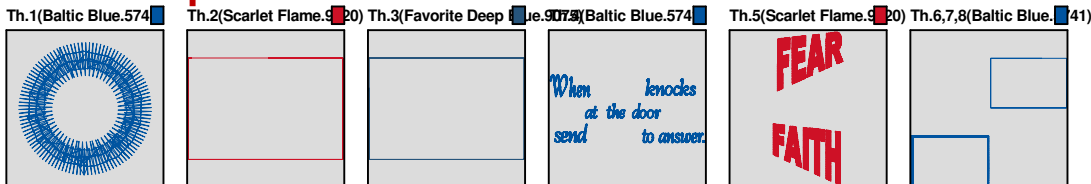

ZOOM 80%

Color Sequence:

Th.1(Scarlet Flame.9020)	Th.2(Jay Blue.5684)	Th.3(Pollen Gold.5856)	Th.4(Scarlet Flame.9020)	Th.5(Sun Gold.5512)	Th.6(Pollen Gold.5856)	Th.7(Sun Gold.5512)	Th.8(Pollen Gold.5856)
							
Th.9(Jay Blue.5684)	Th.10(Scarlet Flame.9020)						
							

Design Name: atwnls0685-5x7	Customer Name:	Machine Set: Default	
Size=140.50 mm x 101.10 mm	Stitch No.=14555	ChangeColor No.=5	Trim No.=38

Design Note:

No.	Thread	Length(m)
1.	 Robison Anton Super Brite Poly.Baltic Blue.5741	0.78
2.	 Robison Anton Super Brite Poly.Scarlet Flame.9020	0.85
3.	 Robison Anton Super Brite Poly.Favorite Deep Blue.9075	0.89
4.	 Robison Anton Super Brite Poly.Baltic Blue.5741	6.90
5.	 Robison Anton Super Brite Poly.Scarlet Flame.9020	8.05
6.	 Robison Anton Super Brite Poly.Baltic Blue.5741	9.33

ZOOM 74%

Color Sequence:

Design Name: atwnls0686-5x7	Customer Name:	Machine Set: Default	
Size=86.60 mm x 161.70 mm	Stitch No.=9537	ChangeColor No.=5	Trim No.=18

Design Note:

No.	Thread	Length(m)
1.	 Robison Anton Super Brite Poly.Amanda Lavender.9048	0.76
2.	 Robison Anton Super Brite Poly.Scarlet Flame.9020	0.57
3.	 Robison Anton Super Brite Poly.Jamie Blue.5685	6.80
4.	 Robison Anton Super Brite Poly.Scarlet Flame.9020	2.76
5.	 Robison Anton Super Brite Poly.Jamie Blue.5685	0.62
6.	 Robison Anton Super Brite Poly.Amanda Lavender.9048	8.49

ZOOM 100%

Color Sequence:

Th.1(Amanda Laven...r.9048) Th.2(Scarlet Flame.9020) Th.3,4,5(Jamie Blue.5685) Th.6(Scarlet Flame.9020) Th.7(Jamie Blue.5685) Th.8,9,10(Amanda L...ender.9048)

Design Name: atwnls0687	Customer Name:	Machine Set: Default	
Size=111.40 mm x 106.80 mm	Stitch No.=15377	ChangeColor No.=10	Trim No.=34