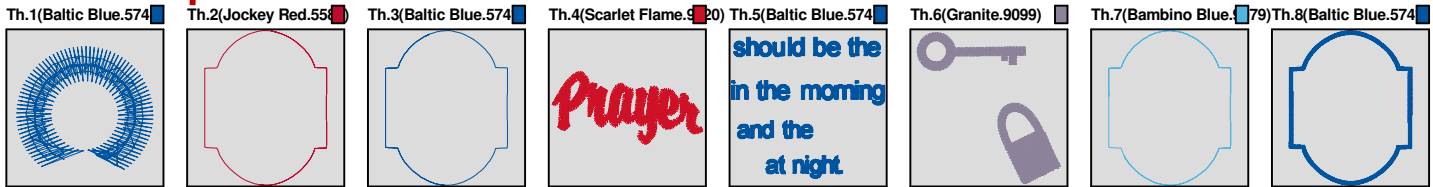

Color Sequence: