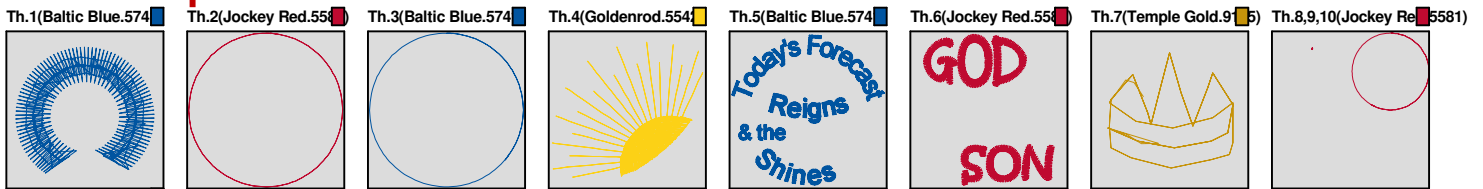

Design Name: atwnls0871	Date: 2017-05-28 13:55:07	Customer Name:	Machine Set: Default
Size=95.30 mm x 105.80 mm	Stitch No.=11160	ChangeColor No.=8	Trim No.=27

Design Note:

No.	Thread	Length(m)
1.	Robison Anton Super Brite Poly.Baltic Blue.5741	0.90
2.	Robison Anton Super Brite Poly.Jockey Red.5581	0.58
3.	Robison Anton Super Brite Poly.Baltic Blue.5741	0.40
4.	Robison Anton Super Brite Poly.Goldenrod.5542	2.08
5.	Robison Anton Super Brite Poly.Baltic Blue.5741	8.10
6.	Robison Anton Super Brite Poly.Jockey Red.5581	3.88
7.	Robison Anton Super Brite Poly.Temple Gold.9165	0.14
8.	Robison Anton Super Brite Poly.Jockey Red.5581	0.48
9.	Robison Anton Super Brite Poly.Baltic Blue.5741	7.01

ZOOM 100%

Color Sequence:

Th.11,12,13(Baltic Blue.5741)

Design Name: atwnls0872	Customer Name:	Machine Set: Default	
Size=113.60 mm x 131.20 mm	Stitch No.=12611	ChangeColor No.=5	Trim No.=16

Design Note:

No.	Thread	Length(m)
1.	 Robison Anton Super Brite Poly.Meadow.5526	0.86
2.	 Robison Anton Super Brite Poly.Jockey Red.5581	0.53
3.	 Robison Anton Super Brite Poly.Baltic Blue.5741	0.48
4.	 Robison Anton Super Brite Poly.Meadow.5526	7.80
5.	 Robison Anton Super Brite Poly.Jockey Red.5581	8.89
6.	 Robison Anton Super Brite Poly.Meadow.5526	9.52

ZOOM 91%

Color Sequence:

Design Name: lifewithoutgod	Customer Name:	Machine Set: Default	
Size=88.60 mm x 105.80 mm	Stitch No.=12996	ChangeColor No.=6	Trim No.=26

Design Note:

No.	Thread	Length(m)
1.	 Robison Anton Super Brite Poly.Baltic Blue.5741	0.35
2.	 Robison Anton Super Brite Poly.Jockey Red.5581	0.47
3.	 Robison Anton Super Brite Poly.Fleet Blue.5750	0.51
4.	 Robison Anton Super Brite Poly.Jockey Red.5581	9.49
5.	 Robison Anton Super Brite Poly.Baltic Blue.5741	8.76
6.	 Robison Anton Super Brite Poly.Tropic Blue.5734	0.60
7.	 Robison Anton Super Brite Poly.Baltic Blue.5741	6.35