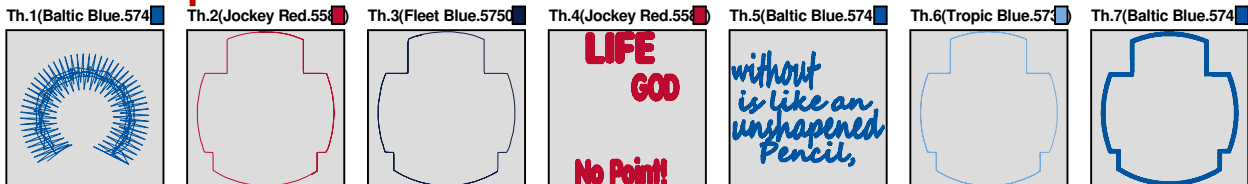

ZOOM 100%

Color Sequence:

Th.11,12,13(Baltic Blue.5741)

Design Name: atwnls0872	Customer Name:	Machine Set: Default	
Size=113.60 mm x 131.20 mm	Stitch No.=12611	ChangeColor No.=5	Trim No.=16

Design Note:

No.	Thread	Length(m)
1.	 Robison Anton Super Brite Poly.Meadow.5526	0.86
2.	 Robison Anton Super Brite Poly.Jockey Red.5581	0.53
3.	 Robison Anton Super Brite Poly.Baltic Blue.5741	0.48
4.	 Robison Anton Super Brite Poly.Meadow.5526	7.80
5.	 Robison Anton Super Brite Poly.Jockey Red.5581	8.89
6.	 Robison Anton Super Brite Poly.Meadow.5526	9.52

ZOOM 91%

Color Sequence:

Design Name: lifewithoutgod	Customer Name:	Machine Set: Default	
Size=88.60 mm x 105.80 mm	Stitch No.=12996	ChangeColor No.=6	Trim No.=26

Design Note:

No.	Thread	Length(m)
1.	 Robison Anton Super Brite Poly.Baltic Blue.5741	0.35
2.	 Robison Anton Super Brite Poly.Jockey Red.5581	0.47
3.	 Robison Anton Super Brite Poly.Fleet Blue.5750	0.51
4.	 Robison Anton Super Brite Poly.Jockey Red.5581	9.49
5.	 Robison Anton Super Brite Poly.Baltic Blue.5741	8.76
6.	 Robison Anton Super Brite Poly.Tropic Blue.5734	0.60
7.	 Robison Anton Super Brite Poly.Baltic Blue.5741	6.35

ZOOM 100%

Color Sequence:

Design Name: atwnls0854	Customer Name:	Machine Set: Default	
Size=121.20 mm x 139.80 mm	Stitch No.=15589	ChangeColor No.=6	Trim No.=27

Design Note:

No.	Thread	Length(m)
1.	 Robison Anton Super Brite Poly.Baltic Blue.5741	0.85
2.	 Robison Anton Super Brite Poly.Jockey Red.5581	0.84
3.	 Robison Anton Super Brite Poly.Fire Blue.5736	0.84
4.	 Robison Anton Super Brite Poly.Baltic Blue.5741	12.13
5.	 Robison Anton Super Brite Poly.Pollen Gold.5856	11.49
6.	 Robison Anton Super Brite Poly.PN Navy (24).5824	0.79
7.	 Robison Anton Super Brite Poly.Baltic Blue.5741	9.96