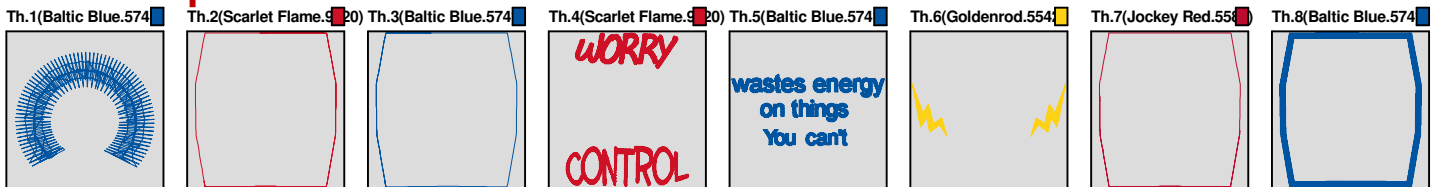

No.	Thread	Length(m)
1.	 Robison Anton Super Brite Poly.Baltic Blue.5741	0.77
2.	 Robison Anton Super Brite Poly.Jockey Red.5581	0.54
3.	 Robison Anton Super Brite Poly.Baltic Blue.5741	0.52
4.	 Robison Anton Super Brite Poly.Scarlet Flame.9020	3.86
5.	 Robison Anton Super Brite Poly.Baltic Blue.5741	10.46
6.	 Robison Anton Super Brite Poly.Granite.9099	3.15
7.	 Robison Anton Super Brite Poly.Bambino Blue.9079	0.66
8.	 Robison Anton Super Brite Poly.Baltic Blue.5741	6.87

ZOOM 100%

Color Sequence:

Design Name: atwnls0857	Customer Name:	Machine Set: Default	
Size=95.80 mm x 113.20 mm	Stitch No.=11283	ChangeColor No.=7	Trim No.=10

No.	Thread	Length(m)
1.	 Robison Anton Super Brite Poly.Baltic Blue.5741	0.77
2.	 Robison Anton Super Brite Poly.Scarlet Flame.9020	0.60
3.	 Robison Anton Super Brite Poly.Baltic Blue.5741	0.50
4.	 Robison Anton Super Brite Poly.Scarlet Flame.9020	7.44
5.	 Robison Anton Super Brite Poly.Baltic Blue.5741	6.33
6.	 Robison Anton Super Brite Poly.Goldenrod.5542	1.50
7.	 Robison Anton Super Brite Poly.Jockey Red.5581	0.55
8.	 Robison Anton Super Brite Poly.Baltic Blue.5741	8.35

ZOOM 100%

Color Sequence:

Design Name: atwnls0858	Customer Name:	Machine Set: Default	
Size=133.40 mm x 152.20 mm	Stitch No.=17524	ChangeColor No.=5	Trim No.=31

Design Note:

No.	Thread	Length(m)
1.	 Robison Anton Super Brite Poly.Scarlet Flame.9020	0.88
2.	 Robison Anton Super Brite Poly.Candy Apple Red.5807	0.69
3.	 Robison Anton Super Brite Poly.Baltic Blue.5741	0.65
4.	 Robison Anton Super Brite Poly.Candy Apple Red.5807	17.51
5.	 Robison Anton Super Brite Poly.Baltic Blue.5741	13.90
6.	 Robison Anton Super Brite Poly.Scarlet Flame.9020	10.56

ZOOM 78%

Color Sequence:

Th.1(Scarlet Flame.9020) Th.2(Candy Apple Red.5807) Th.3(Baltic Blue.5741) Th.4(Candy Apple Red.5807) Th.5,6,7(Baltic Blue.5741) Th.8(Scarlet Flame.9020)

Design Name: atwnls0859	Customer Name:	Machine Set: Default	
Size=92.80 mm x 101.80 mm	Stitch No.=12022	ChangeColor No.=6	Trim No.=17