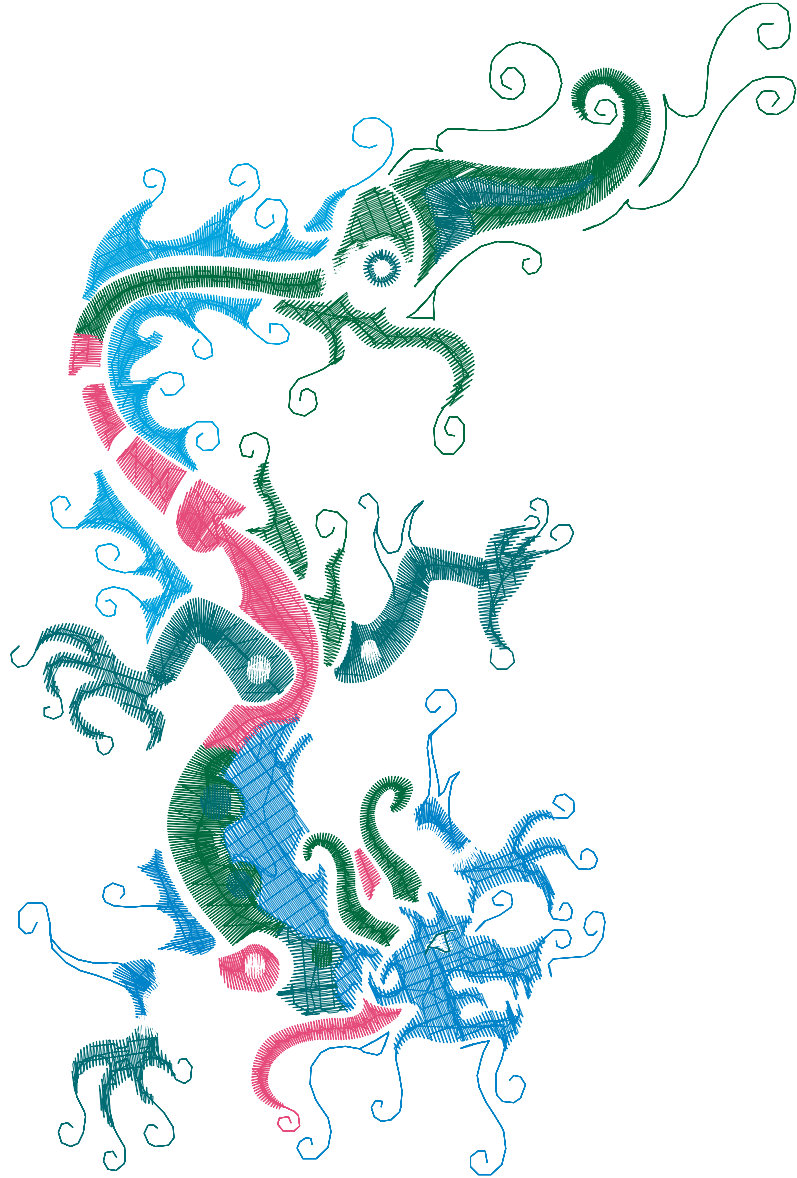

Customer Name:	Machine Set: Default		
Size=118.00 mm x 176.10 mm	Stitch No.=19087	ChangeColor No.=8	Trim No.=49

Design Note:

No.	Thread	Length(m)
1.	Robison Anton Super Brite Poly.China Blue.5823	7.12
2.	Robison Anton Super Brite Poly.California Blue.5689	4.05
3.	Robison Anton Super Brite Poly.Dark Green.5508	9.35
4.	Robison Anton Super Brite Poly.Mallard Blue.5821	6.75
5.	Robison Anton Super Brite Poly.Natural White.5642	3.19
6.	Robison Anton Super Brite Poly.Dark Green.5508	0.05
7.	Robison Anton Super Brite Poly.Rose Pink.5806	3.84
8.	Robison Anton Super Brite Poly.Natural White.5642	0.13
9.	Robison Anton Super Brite Poly.Mallard Blue.5821	0.18

ZOOM 88%