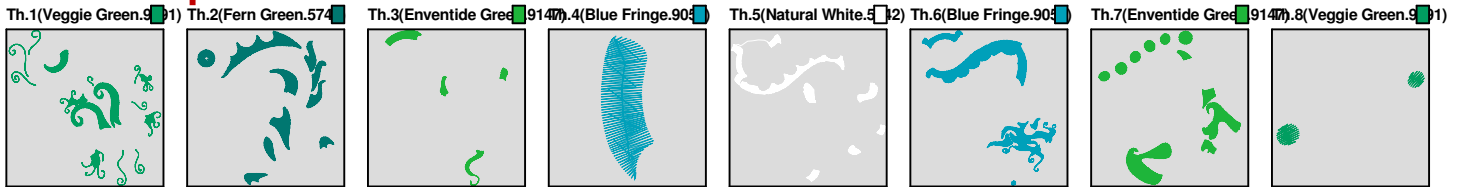

Customer Name:	Machine Set: Default		
Size=138.20 mm x 128.10 mm	Stitch No.=17577	ChangeColor No.=7	Trim No.=53

Design Note:

No.	Thread	Length(m)
1.	 Robison Anton Super Brite Poly.Tempest Turq.9102	8.06
2.	 Robison Anton Super Brite Poly.California Blue.5689	4.82
3.	 Robison Anton Super Brite Poly.Carnation.5537	7.20
4.	 Robison Anton Super Brite Poly.Pink Sherbert.9036	7.84
5.	Robison Anton Super Brite Poly.Natural White.5642	0.70
6.	 Robison Anton Super Brite Poly.California Blue.5689	3.09
7.	Robison Anton Super Brite Poly.Natural White.5642	0.11
8.	 Robison Anton Super Brite Poly.Carnation.5537	0.04

ZOOM 75%

Color Sequence:

Customer Name:	Machine Set: Default		
Size=127.30 mm x 130.20 mm	Stitch No.=15749	ChangeColor No.=7	Trim No.=50

Design Note:

No.	Thread	Length(m)
1.	 Robison Anton Super Brite Poly.Veggie Green.9091	7.08
2.	 Robison Anton Super Brite Poly.Fern Green.5749	5.72
3.	 Robison Anton Super Brite Poly.Enventide Green.9147	1.96
4.	 Robison Anton Super Brite Poly.Blue Fringe.9054	0.73
5.	Robison Anton Super Brite Poly.Natural White.5642	3.80
6.	 Robison Anton Super Brite Poly.Blue Fringe.9054	7.95
7.	 Robison Anton Super Brite Poly.Enventide Green.9147	4.79
8.	 Robison Anton Super Brite Poly.Veggie Green.9091	0.16

ZOOM 82%

Color Sequence:

Customer Name:	Machine Set: Default		
Size=127.40 mm x 147.20 mm	Stitch No.=19577	ChangeColor No.=9	Trim No.=46

Design Note:

No.	Thread	Length(m)
1.	Robison Anton Super Brite Poly.Natural White.5642	3.80
2.	 Robison Anton Super Brite Poly.Date.5590	6.99
3.	 Robison Anton Super Brite Poly.Golden Stargazor.9051	11.85
4.	 Robison Anton Super Brite Poly.Melon.5594	7.68
5.	Robison Anton Super Brite Poly.Natural White.5642	1.79
6.	 Robison Anton Super Brite Poly.Golden Stargazor.9051	0.46
7.	 Robison Anton Super Brite Poly.Coronation Gold.9014	2.42
8.	 Robison Anton Super Brite Poly.Cabernet.5794	1.13
9.	Robison Anton Super Brite Poly.Natural White.5642	0.30
10.	 Robison Anton Super Brite Poly.Date.5590	0.76