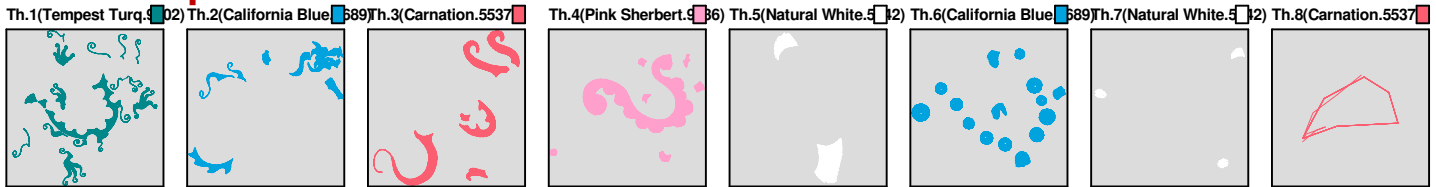

Customer Name:	Machine Set: Default		
Size=138.20 mm x 128.10 mm	Stitch No.=17577	ChangeColor No.=7	Trim No.=53

Design Note:

No.	Thread	Length(m)
1.	 Robison Anton Super Brite Poly.Tempest Turq.9102	8.06
2.	 Robison Anton Super Brite Poly.California Blue.5689	4.82
3.	 Robison Anton Super Brite Poly.Carnation.5537	7.20
4.	 Robison Anton Super Brite Poly.Pink Sherbert.9036	7.84
5.	Robison Anton Super Brite Poly.Natural White.5642	0.70
6.	 Robison Anton Super Brite Poly.California Blue.5689	3.09
7.	Robison Anton Super Brite Poly.Natural White.5642	0.11
8.	 Robison Anton Super Brite Poly.Carnation.5537	0.04

ZOOM 75%

Color Sequence:

Customer Name:	Machine Set: Default		
Size=127.30 mm x 130.20 mm	Stitch No.=15749	ChangeColor No.=7	Trim No.=50

Design Note:

No.	Thread	Length(m)
1.	 Robison Anton Super Brite Poly.Veggie Green.9091	7.08
2.	 Robison Anton Super Brite Poly.Fern Green.5749	5.72
3.	 Robison Anton Super Brite Poly.Enventide Green.9147	1.96
4.	 Robison Anton Super Brite Poly.Blue Fringe.9054	0.73
5.	Robison Anton Super Brite Poly.Natural White.5642	3.80
6.	 Robison Anton Super Brite Poly.Blue Fringe.9054	7.95
7.	 Robison Anton Super Brite Poly.Enventide Green.9147	4.79
8.	 Robison Anton Super Brite Poly.Veggie Green.9091	0.16

ZOOM 82%

Color Sequence:

Customer Name:	Machine Set: Default		
Size=127.40 mm x 147.20 mm	Stitch No.=19577	ChangeColor No.=9	Trim No.=46

Design Note:

No.	Thread	Length(m)
1.	Robison Anton Super Brite Poly.Natural White.5642	3.80
2.	 Robison Anton Super Brite Poly.Date.5590	6.99
3.	 Robison Anton Super Brite Poly.Golden Stargazor.9051	11.85
4.	 Robison Anton Super Brite Poly.Melon.5594	7.68
5.	Robison Anton Super Brite Poly.Natural White.5642	1.79
6.	 Robison Anton Super Brite Poly.Golden Stargazor.9051	0.46
7.	 Robison Anton Super Brite Poly.Coronation Gold.9014	2.42
8.	 Robison Anton Super Brite Poly.Cabernet.5794	1.13
9.	Robison Anton Super Brite Poly.Natural White.5642	0.30
10.	 Robison Anton Super Brite Poly.Date.5590	0.76