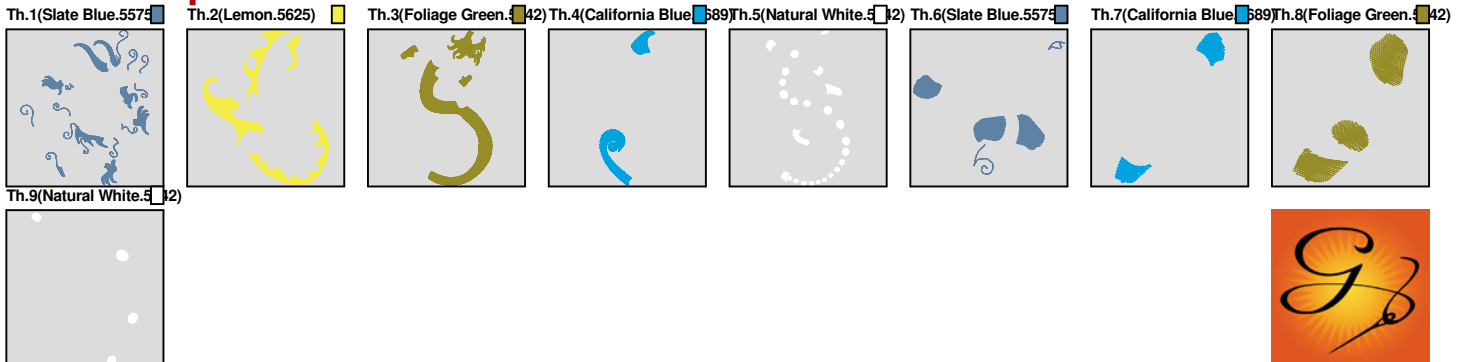

ZOOM 81%

Color Sequence:

Customer Name:	Machine Set: Default		
Size=127.60 mm x 172.80 mm	Stitch No.=24027	ChangeColor No.=8	Trim No.=62

Design Note:

No.	Thread	Length(m)
1.	Robison Anton Super Brite Poly.Slate Blue.5575	9.49
2.	Robison Anton Super Brite Poly.Lemon.5625	10.29
3.	Robison Anton Super Brite Poly.Foliage Green.5842	15.24
4.	Robison Anton Super Brite Poly.California Blue.5689	3.71
5.	Robison Anton Super Brite Poly.Natural White.5642	4.08
6.	Robison Anton Super Brite Poly.Slate Blue.5575	1.41
7.	Robison Anton Super Brite Poly.California Blue.5689	0.57
8.	Robison Anton Super Brite Poly.Foliage Green.5842	1.10
9.	Robison Anton Super Brite Poly.Natural White.5642	0.30

ZOOM 81%

Color Sequence:

Customer Name:	Machine Set: Default		
Size=127.70 mm x 130.80 mm	Stitch No.=17441	ChangeColor No.=9	Trim No.=50

Design Note:

No.	Thread	Length(m)
1.	Robison Anton Super Brite Poly.Bronze.5815	12.15
2.	Robison Anton Super Brite Poly.China Blue.5823	0.46
3.	Robison Anton Super Brite Poly.K.A. Bronze.5780	0.33
4.	Robison Anton Super Brite Poly.Natural White.5642	4.88
5.	Robison Anton Super Brite Poly.Bronze.5815	0.64
6.	Robison Anton Super Brite Poly.K.A. Bronze.5780	0.91
7.	Robison Anton Super Brite Poly.China Blue.5823	7.97
8.	Robison Anton Super Brite Poly.K.A. Bronze.5780	5.42
9.	Robison Anton Super Brite Poly.Natural White.5642	0.05
10.	Robison Anton Super Brite Poly.Bronze.5815	0.06

ZOOM 81%

Color Sequence:

Th.1(Bronze.5815)	Th.2(China Blue.5823)	Th.3(K.A. Bronze.5780)	Th.4(Natural White.5642)	Th.5(Bronze.5815)	Th.6(K.A. Bronze.5780)	Th.7(China Blue.5823)	Th.8(K.A. Bronze.5780)
Th.9(Natural White.5642)	Th.10(Bronze.5815)						