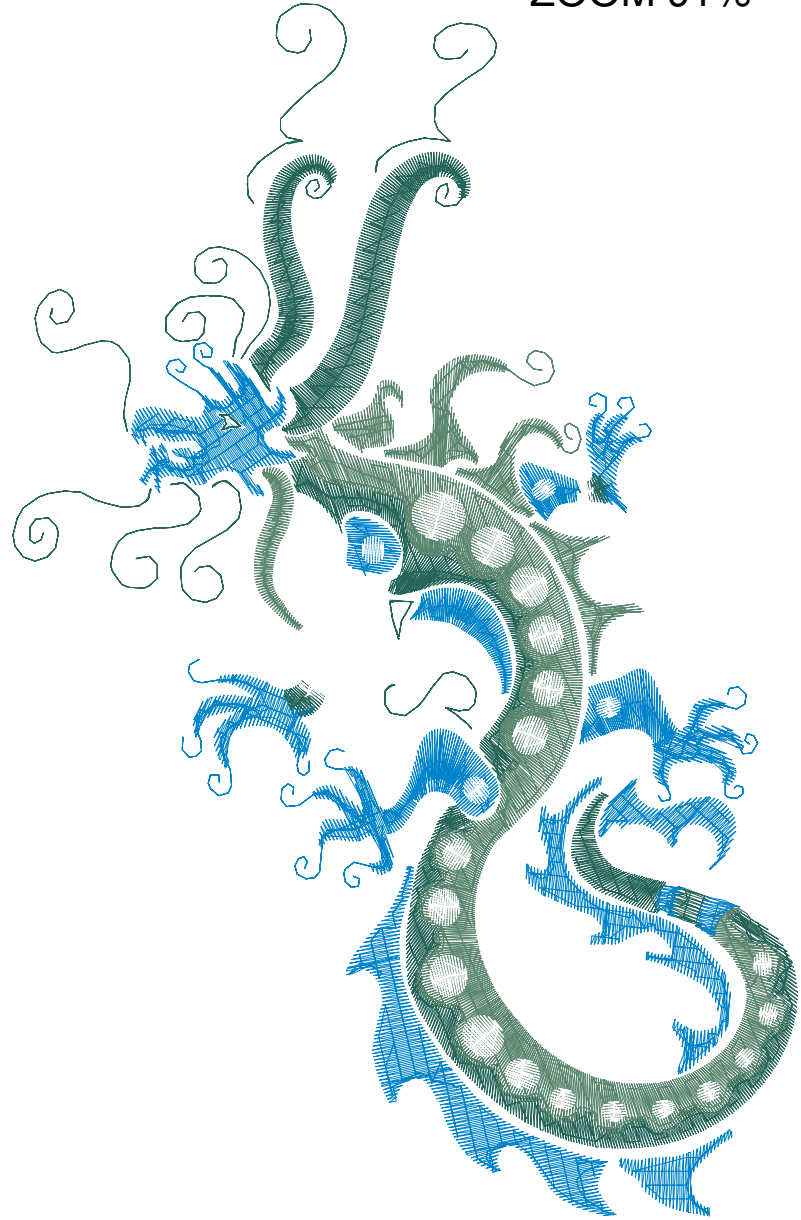

Customer Name:	Machine Set: Default		
Size=114.10 mm x 176.20 mm	Stitch No.=18477	ChangeColor No.=7	Trim No.=58

Design Note:

No.	Thread	Length(m)
1.	Robison Anton Super Brite Poly.Green Bay.5755	9.13
2.	Robison Anton Super Brite Poly.Water Lilly.5854	11.45
3.	Robison Anton Super Brite Poly.China Blue.5823	10.59
4.	Robison Anton Super Brite Poly.Green Bay.5755	0.21
5.	Robison Anton Super Brite Poly.Natural White.5642	0.86
6.	Robison Anton Super Brite Poly.China Blue.5823	0.63
7.	Robison Anton Super Brite Poly.Natural White.5642	2.31
8.	Robison Anton Super Brite Poly.Green Bay.5755	0.04

ZOOM 91%