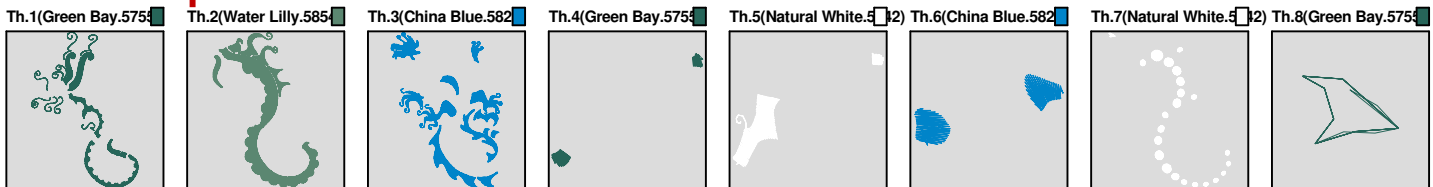

ZOOM 81%

Color Sequence:

Th.1(Bronze.5815)	Th.2(China Blue.5823)	Th.3(K.A. Bronze.5780)	Th.4(Natural White.5642)	Th.5(Bronze.5815)	Th.6(K.A. Bronze.5780)	Th.7(China Blue.5823)	Th.8(K.A. Bronze.5780)
Th.9(Natural White.5642)	Th.10(Bronze.5815)						

Customer Name:	Machine Set: Default		
Size=114.10 mm x 176.20 mm	Stitch No.=18477	ChangeColor No.=7	Trim No.=58

Design Note:

No.	Thread	Length(m)
1.	Robison Anton Super Brite Poly.Green Bay.5755	9.13
2.	Robison Anton Super Brite Poly.Water Lilly.5854	11.45
3.	Robison Anton Super Brite Poly.China Blue.5823	10.59
4.	Robison Anton Super Brite Poly.Green Bay.5755	0.21
5.	Robison Anton Super Brite Poly.Natural White.5642	0.86
6.	Robison Anton Super Brite Poly.China Blue.5823	0.63
7.	Robison Anton Super Brite Poly.Natural White.5642	2.31
8.	Robison Anton Super Brite Poly.Green Bay.5755	0.04

ZOOM 91%

Color Sequence:

Customer Name:	Machine Set: Default		
Size=131.40 mm x 126.90 mm	Stitch No.=15041	ChangeColor No.=6	Trim No.=66

No.	Thread	Length(m)
1.	 Robison Anton Super Brite Poly.Tempest Turq.9102	12.66
2.	Robison Anton Super Brite Poly.Natural White.5642	1.50
3.	 Robison Anton Super Brite Poly.California Blue.5689	6.69
4.	 Robison Anton Super Brite Poly.Black Eyed Susie.5861	5.91
5.	 Robison Anton Super Brite Poly.California Blue.5689	0.32
6.	Robison Anton Super Brite Poly.Natural White.5642	0.69
7.	 Robison Anton Super Brite Poly.California Blue.5689	0.08