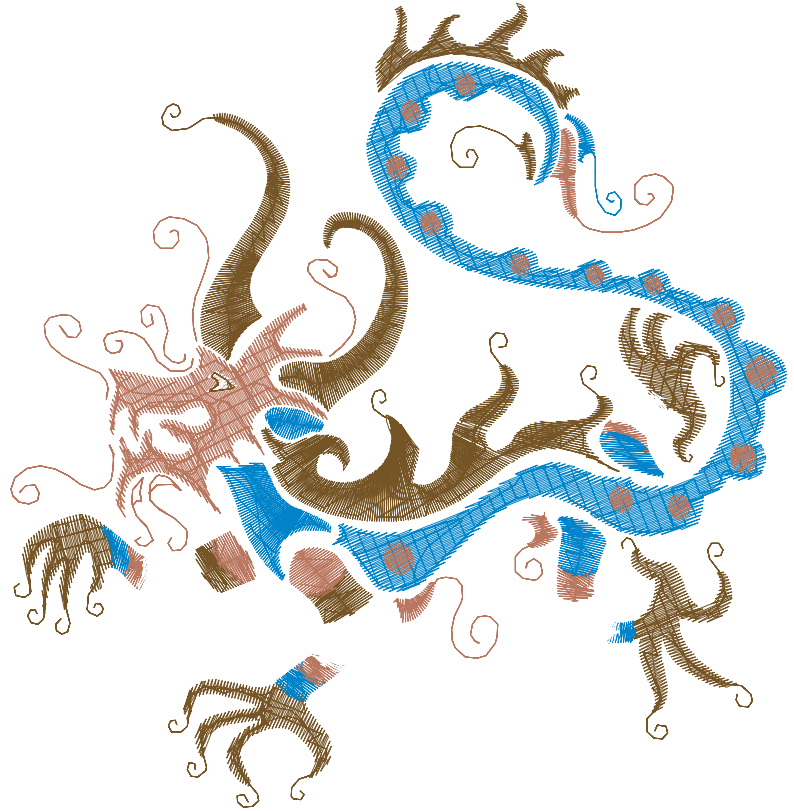

Customer Name:	Machine Set: Default		
Size=127.70 mm x 130.80 mm	Stitch No.=17441	ChangeColor No.=9	Trim No.=50

Design Note:

No.	Thread	Length(m)
1.	Robison Anton Super Brite Poly.Bronze.5815	12.15
2.	Robison Anton Super Brite Poly.China Blue.5823	0.46
3.	Robison Anton Super Brite Poly.K.A. Bronze.5780	0.33
4.	Robison Anton Super Brite Poly.Natural White.5642	4.88
5.	Robison Anton Super Brite Poly.Bronze.5815	0.64
6.	Robison Anton Super Brite Poly.K.A. Bronze.5780	0.91
7.	Robison Anton Super Brite Poly.China Blue.5823	7.97
8.	Robison Anton Super Brite Poly.K.A. Bronze.5780	5.42
9.	Robison Anton Super Brite Poly.Natural White.5642	0.05
10.	Robison Anton Super Brite Poly.Bronze.5815	0.06

ZOOM 81%

Color Sequence:

Th.1(Bronze.5815)	Th.2(China Blue.5823)	Th.3(K.A. Bronze.5780)	Th.4(Natural White.5642)	Th.5(Bronze.5815)	Th.6(K.A. Bronze.5780)	Th.7(China Blue.5823)	Th.8(K.A. Bronze.5780)
Th.9(Natural White.5642)	Th.10(Bronze.5815)