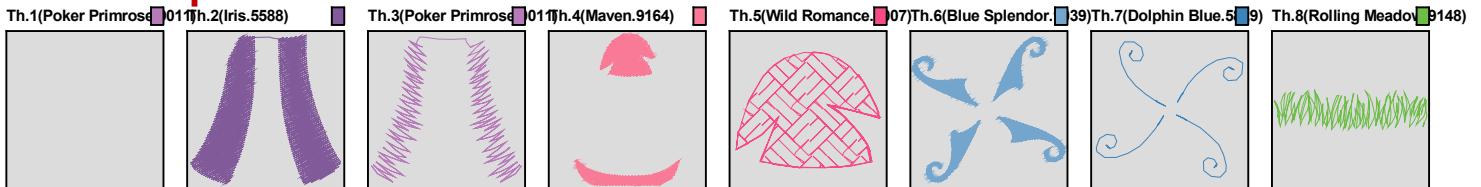

Design Note:

No.	Thread	Length(m)
1.	 Robison-Anton Polyester.Green Pearl.5752	8.03
2.	 Robison-Anton Polyester.Wild Romance.9007	1.26
3.	 Robison-Anton Polyester.Bambino Blue.9079	2.30
4.	 Robison-Anton Polyester.Maven.9164	3.40
5.	 Robison-Anton Polyester.Wild Romance.9007	1.64

ZOOM 100%

Color Sequence:

Th.1(Green Pearl.5752) Th.2(Wild Romance.9007)Th.3(Bambino Blue.9079)Th.4(Maven.9164) Th.5(Wild Romance.9007)

Customer Name:	Machine Set: Default		
Size=69.00 mm x 91.20 mm	Stitch No.=6671	ChangeColor No.=7	Trim No.=8

Design Note:

No.	Thread	Length(m)
1.	Robison-Anton Polyester.Poker Primrose.9011	2.58
2.	Robison-Anton Polyester.Iris.5588	3.89
3.	Robison-Anton Polyester.Poker Primrose.9011	1.18
4.	Robison-Anton Polyester.Maven.9164	2.15
5.	Robison-Anton Polyester.Wild Romance.9007	0.82
6.	Robison-Anton Polyester.Blue Splendor.9039	3.43
7.	Robison-Anton Polyester.Dolphin Blue.5829	0.13
8.	Robison-Anton Polyester.Rolling Meadow.9148	1.10

ZOOM 100%

Color Sequence:

Customer Name:	Machine Set: Default		
Size=89.30 mm x 97.60 mm	Stitch No.=7289	ChangeColor No.=5	Trim No.=9

Design Note:

No.	Thread	Length(m)
1.	 Robison-Anton Polyester.Flesh.5553	7.64
2.	 Robison-Anton Polyester.Melonaide.7812	1.35
3.	 Robison-Anton Polyester.Eventide Green.9147	3.15
4.	 Robison-Anton Polyester.Rolling Meadow.9148	0.78
5.	 Robison-Anton Polyester.Dolphin Blue.5829	0.99
6.	 Robison-Anton Polyester.Blue Splendor.9039	1.18