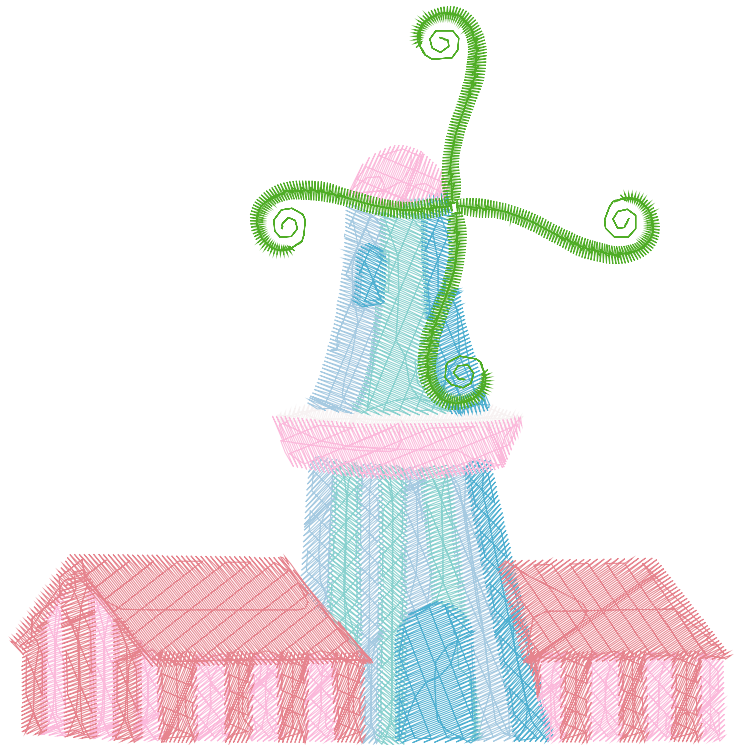

ZOOM 100%

Color Sequence:

Customer Name:	Machine Set: Default		
Size=89.30 mm x 97.60 mm	Stitch No.=7289	ChangeColor No.=5	Trim No.=9

Design Note:

No.	Thread	Length(m)
1.	 Robison-Anton Polyester.Flesh.5553	7.64
2.	 Robison-Anton Polyester.Melonaide.7812	1.35
3.	 Robison-Anton Polyester.Eventide Green.9147	3.15
4.	 Robison-Anton Polyester.Rolling Meadow.9148	0.78
5.	 Robison-Anton Polyester.Dolphin Blue.5829	0.99
6.	 Robison-Anton Polyester.Blue Splendor.9039	1.18

ZOOM 100%

Color Sequence:

Th.1(Flesh.5553)  Th.2(Melonaide.7812)  Th.3(Eventide Green.9147)  Th.4(Rolling Meadow.9148)  Th.5(Dolphin Blue.5829)  Th.6(Blue Splendor.9039) 

Customer Name:	Machine Set: Default		
Size=95.30 mm x 97.70 mm	Stitch No.=10536	ChangeColor No.=6	Trim No.=26

Design Note:

No.	Thread	Length(m)
1.	Robison-Anton Polyester.Oyster.5703	0.55
2.	Robison-Anton Polyester.Cameron Blue.9089	3.19
3.	Robison-Anton Polyester.Herbal Blue.9103	2.73
4.	Robison-Anton Polyester.Bambino Blue.9079	2.63
5.	Robison-Anton Polyester.Liatris Lavendar.9004	4.52
6.	Robison-Anton Polyester.Pink Pompas.9025	7.06
7.	Robison-Anton Polyester.Eventide Green.9147	2.30

ZOOM 100%

Color Sequence:

Th.1(Oyster.5703) Th.2(Cameron Blue.9089) Th.3(Herbal Blue.9103) Th.4(Bambino Blue.9079) Th.5(Liatris Lavendar.9004) Th.6(Pink Pompas.9025) Th.7(Eventide Green.9147)

Customer Name:		Machine Set: Default			
Size=95.70 mm x 61.90 mm	Stitch No.=6098	ChangeColor No.=10	Trim No.=8		