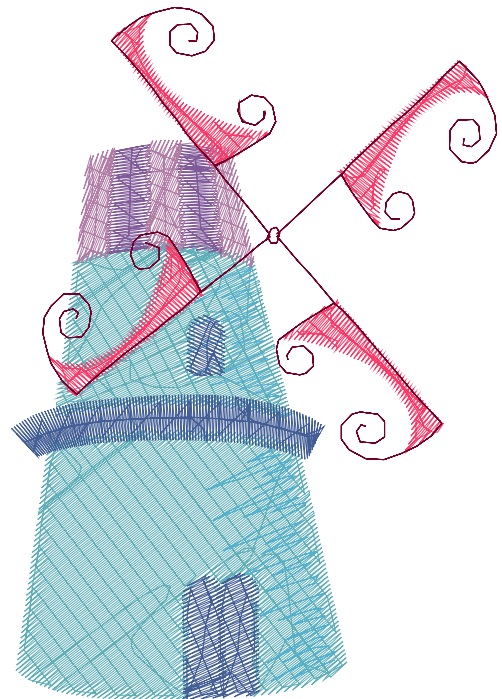

Customer Name:	Machine Set: Default		
Size=77.10 mm x 93.30 mm	Stitch No.=6336	ChangeColor No.=8	Trim No.=9

No.	Thread	Length(m)
1.	 Robison-Anton Polyester.Sea Glass.9141	0.75
2.	 Robison-Anton Polyester.Dancing Salmon.9073	5.99
3.	 Robison-Anton Polyester.Scalloped Coral.9065	0.32
4.	 Robison-Anton Polyester.Carnation.5537	1.62
5.	 Robison-Anton Polyester.Foxy Red.5563	0.39
6.	 Robison-Anton Polyester.Strawberry.5732	1.01
7.	 Robison-Anton Polyester.Pillow Blue.9059	0.49
8.	 Robison-Anton Polyester.Sea Glass.9141	0.59
9.	 Robison-Anton Polyester.Angela Blue.9060	2.95

ZOOM 100%

Color Sequence:

Customer Name:	Machine Set: Default		
Size=64.10 mm x 91.60 mm	Stitch No.=7139	ChangeColor No.=6	Trim No.=9

No.	Thread	Length(m)
1.	 Robison-Anton Polyester.Windsor Blue.5820	8.46
2.	 Robison-Anton Polyester.Bambino Blue.9079	0.82
3.	 Robison-Anton Polyester.Iris.5588	0.93
4.	 Robison-Anton Polyester.Pansy Purple.9098	1.06
5.	 Robison-Anton Polyester.Baltic Blue.5741	2.49
6.	 Robison-Anton Polyester.Scalloped Coral.9065	1.94
7.	 Robison-Anton Polyester.Warm Wine.5796	1.54

ZOOM 100%

Color Sequence:

Th.1(Windsor Blue.5820) Th.2(Bambino Blue.9079) Th.3(Iris.5588) Th.4(Pansy Purple.9098) Th.5(Baltic Blue.5741) Th.6(Scalloped Coral.9065) Th.7(Warm Wine.5796)

Customer Name:	Machine Set: Default		
Size=90.00 mm x 94.80 mm	Stitch No.=9119	ChangeColor No.=9	Trim No.=6