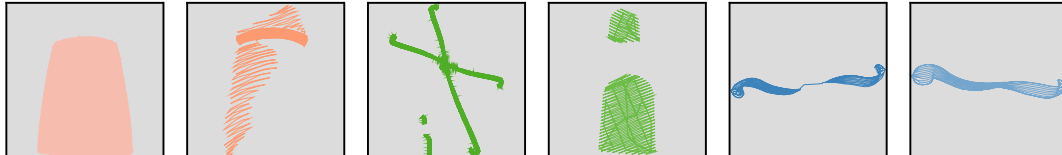

Design Note:

No.	Thread	Length(m)
1.	Robison-Anton Polyester.Poker Primrose.9011	2.58
2.	Robison-Anton Polyester.Iris.5588	3.89
3.	Robison-Anton Polyester.Poker Primrose.9011	1.18
4.	Robison-Anton Polyester.Maven.9164	2.15
5.	Robison-Anton Polyester.Wild Romance.9007	0.82
6.	Robison-Anton Polyester.Blue Splendor.9039	3.43
7.	Robison-Anton Polyester.Dolphin Blue.5829	0.13
8.	Robison-Anton Polyester.Rolling Meadow.9148	1.10

ZOOM 100%

Color Sequence:

Customer Name:	Machine Set: Default		
Size=89.30 mm x 97.60 mm	Stitch No.=7289	ChangeColor No.=5	Trim No.=9

Design Note:

No.	Thread	Length(m)
1.	 Robison-Anton Polyester.Flesh.5553	7.64
2.	 Robison-Anton Polyester.Melonaide.7812	1.35
3.	 Robison-Anton Polyester.Eventide Green.9147	3.15
4.	 Robison-Anton Polyester.Rolling Meadow.9148	0.78
5.	 Robison-Anton Polyester.Dolphin Blue.5829	0.99
6.	 Robison-Anton Polyester.Blue Splendor.9039	1.18

ZOOM 100%

Color Sequence:

Th.1(Flesh.5553)  Th.2(Melonaide.7812)  Th.3(Eventide Green.9147)  Th.4(Rolling Meadow.9148)  Th.5(Dolphin Blue.5829)  Th.6(Blue Splendor.9039) 

Customer Name:	Machine Set: Default		
Size=95.30 mm x 97.70 mm	Stitch No.=10536	ChangeColor No.=6	Trim No.=26