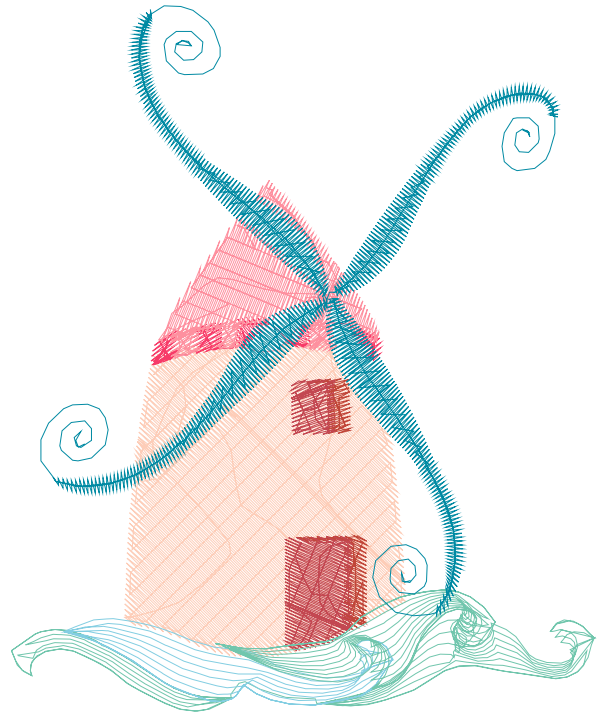

Customer Name:	Machine Set: Default		
Size=77.10 mm x 93.30 mm	Stitch No.=6336	ChangeColor No.=8	Trim No.=9

No.	Thread	Length(m)
1.	 Robison-Anton Polyester.Sea Glass.9141	0.75
2.	 Robison-Anton Polyester.Dancing Salmon.9073	5.99
3.	 Robison-Anton Polyester.Scalloped Coral.9065	0.32
4.	 Robison-Anton Polyester.Carnation.5537	1.62
5.	 Robison-Anton Polyester.Foxy Red.5563	0.39
6.	 Robison-Anton Polyester.Strawberry.5732	1.01
7.	 Robison-Anton Polyester.Pillow Blue.9059	0.49
8.	 Robison-Anton Polyester.Sea Glass.9141	0.59
9.	 Robison-Anton Polyester.Angela Blue.9060	2.95

ZOOM 100%

Color Sequence:

Customer Name:	Machine Set: Default		
Size=64.10 mm x 91.60 mm	Stitch No.=7139	ChangeColor No.=6	Trim No.=9

No.	Thread	Length(m)
1.	 Robison-Anton Polyester.Windsor Blue.5820	8.46
2.	 Robison-Anton Polyester.Bambino Blue.9079	0.82
3.	 Robison-Anton Polyester.Iris.5588	0.93
4.	 Robison-Anton Polyester.Pansy Purple.9098	1.06
5.	 Robison-Anton Polyester.Baltic Blue.5741	2.49
6.	 Robison-Anton Polyester.Scalloped Coral.9065	1.94
7.	 Robison-Anton Polyester.Warm Wine.5796	1.54