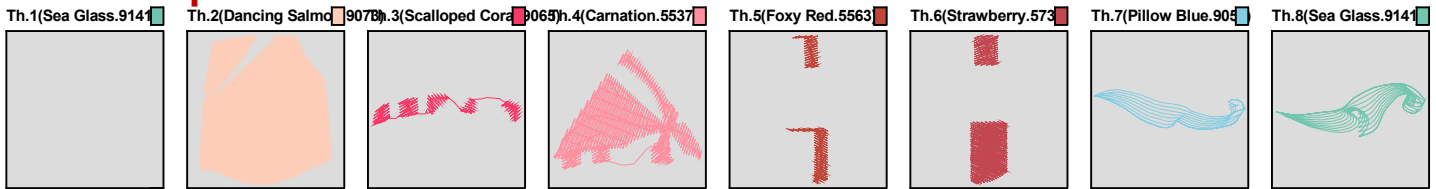

Customer Name:	Machine Set: Default		
Size=77.10 mm x 93.30 mm	Stitch No.=6336	ChangeColor No.=8	Trim No.=9

No.	Thread	Length(m)
1.	 Robison-Anton Polyester.Sea Glass.9141	0.75
2.	 Robison-Anton Polyester.Dancing Salmon.9073	5.99
3.	 Robison-Anton Polyester.Scalloped Coral.9065	0.32
4.	 Robison-Anton Polyester.Carnation.5537	1.62
5.	 Robison-Anton Polyester.Foxy Red.5563	0.39
6.	 Robison-Anton Polyester.Strawberry.5732	1.01
7.	 Robison-Anton Polyester.Pillow Blue.9059	0.49
8.	 Robison-Anton Polyester.Sea Glass.9141	0.59
9.	 Robison-Anton Polyester.Angela Blue.9060	2.95

ZOOM 100%

Color Sequence:

Customer Name:	Machine Set: Default		
Size=64.10 mm x 91.60 mm	Stitch No.=7139	ChangeColor No.=6	Trim No.=9

No.	Thread	Length(m)
1.	 Robison-Anton Polyester.Windsor Blue.5820	8.46
2.	 Robison-Anton Polyester.Bambino Blue.9079	0.82
3.	 Robison-Anton Polyester.Iris.5588	0.93
4.	 Robison-Anton Polyester.Pansy Purple.9098	1.06
5.	 Robison-Anton Polyester.Baltic Blue.5741	2.49
6.	 Robison-Anton Polyester.Scalloped Coral.9065	1.94
7.	 Robison-Anton Polyester.Warm Wine.5796	1.54

ZOOM 100%

Color Sequence:

Th.1(Windsor Blue.5820) Th.2(Bambino Blue.9079) Th.3(Iris.5588) Th.4(Pansy Purple.9098) Th.5(Baltic Blue.5741) Th.6(Scalloped Coral.9065) Th.7(Warm Wine.5796)

Customer Name:	Machine Set: Default		
Size=90.00 mm x 94.80 mm	Stitch No.=9119	ChangeColor No.=9	Trim No.=6