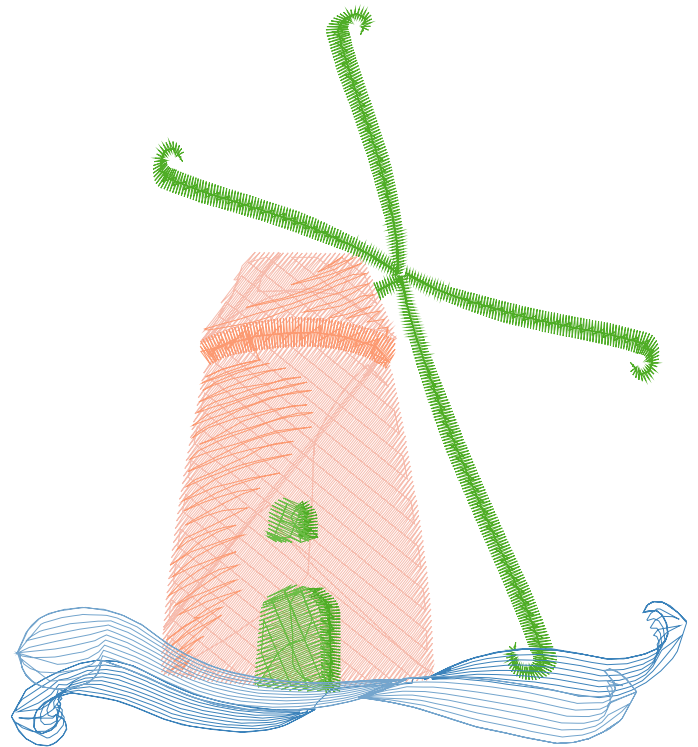

Design Note:

No.	Thread	Length(m)
1.	Robison-Anton Polyester.Poker Primrose.9011	2.58
2.	Robison-Anton Polyester.Iris.5588	3.89
3.	Robison-Anton Polyester.Poker Primrose.9011	1.18
4.	Robison-Anton Polyester.Maven.9164	2.15
5.	Robison-Anton Polyester.Wild Romance.9007	0.82
6.	Robison-Anton Polyester.Blue Splendor.9039	3.43
7.	Robison-Anton Polyester.Dolphin Blue.5829	0.13
8.	Robison-Anton Polyester.Rolling Meadow.9148	1.10

ZOOM 100%

Color Sequence:

Customer Name:	Machine Set: Default		
Size=89.30 mm x 97.60 mm	Stitch No.=7289	ChangeColor No.=5	Trim No.=9

Design Note:

No.	Thread	Length(m)
1.	 Robison-Anton Polyester.Flesh.5553	7.64
2.	 Robison-Anton Polyester.Melonaide.7812	1.35
3.	 Robison-Anton Polyester.Eventide Green.9147	3.15
4.	 Robison-Anton Polyester.Rolling Meadow.9148	0.78
5.	 Robison-Anton Polyester.Dolphin Blue.5829	0.99
6.	 Robison-Anton Polyester.Blue Splendor.9039	1.18

ZOOM 100%

Color Sequence:

Th.1(Flesh.5553)  Th.2(Melonaide.7812)  Th.3(Eventide Green.9147)  Th.4(Rolling Meadow.9148)  Th.5(Dolphin Blue.5829)  Th.6(Blue Splendor.9039) 

Customer Name:	Machine Set: Default		
Size=95.30 mm x 97.70 mm	Stitch No.=10536	ChangeColor No.=6	Trim No.=26