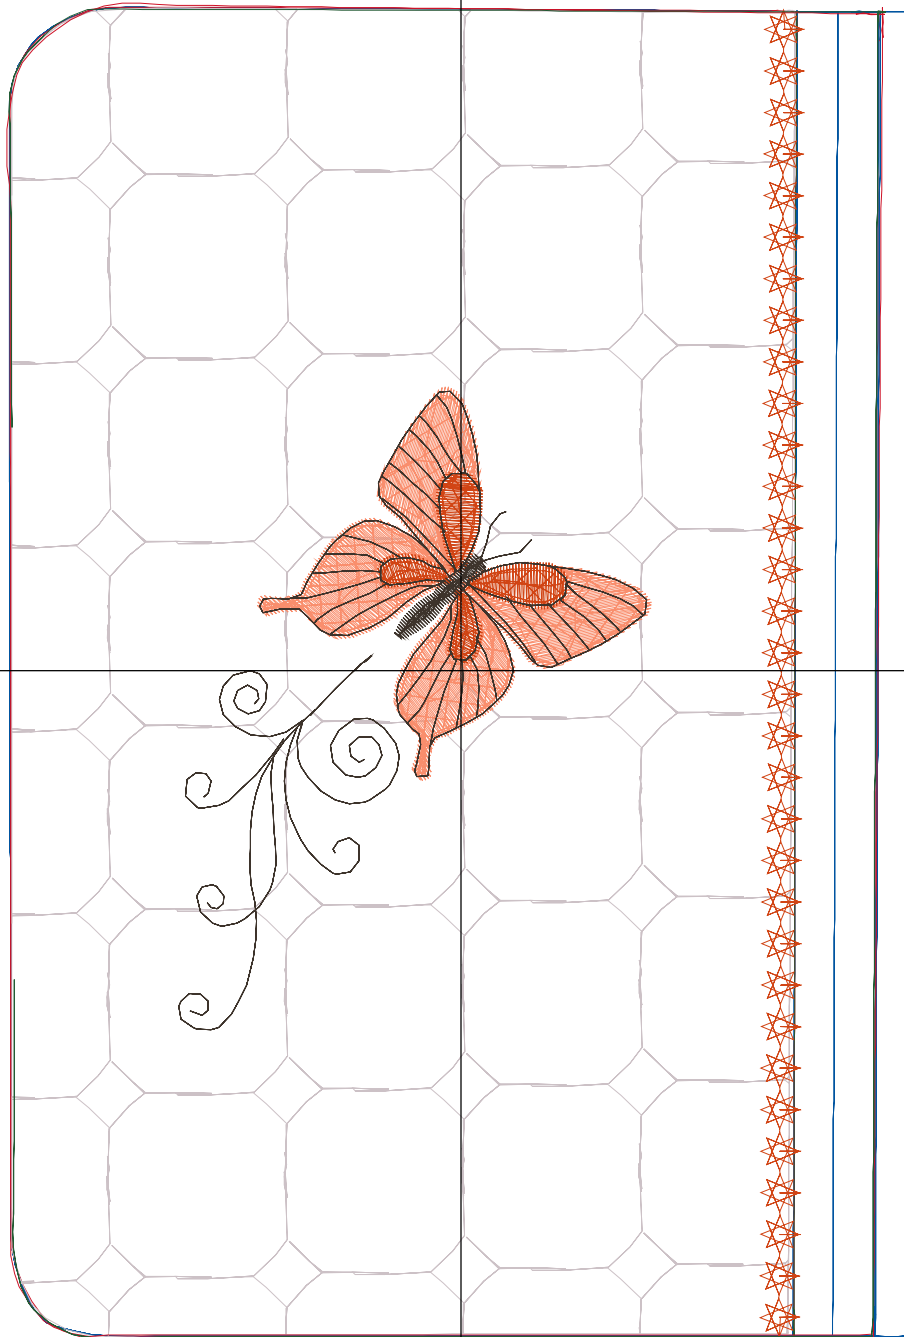

Design Name: atwnls1593-5x7	Customer Name:	Machine Set: Default	
Size=120.2 mm x 176.6 mm (4.73 inch x 6.95 inch) Stitch No.=17840 ChangeColor No.=10 Trim No.=8			

Design Note:

No.	Thread	Length(m)
1.	Robison Anton Super Brite Poly.Baltic Blue.5741	3.38
2.	Robison Anton Super Brite Poly.Scarlet Flame.9020	0.37
3.	Robison Anton Super Brite Poly.Deep Green.5584	0.19
4.	Robison Anton Super Brite Poly.Scarlet Flame.9020	0.38
5.	Robison Anton Super Brite Poly.Dover Gray.5705	10.97
6.	Robison Anton Super Brite Poly.Green Dust.5757	5.37
7.	Robison Anton Super Brite Poly.Scarlet Flame.9020	3.47
8.	Robison Anton Super Brite Poly.Baltic Blue.5741	2.10
9.	Robison Anton Super Brite Poly.Scarlet Flame.9020	0.19
10.	Robison Anton Super Brite Poly.Baltic Blue.5741	0.58
11.	Robison Anton Super Brite Poly.Scarlet Flame.9020	0.89

ZOOM 86%