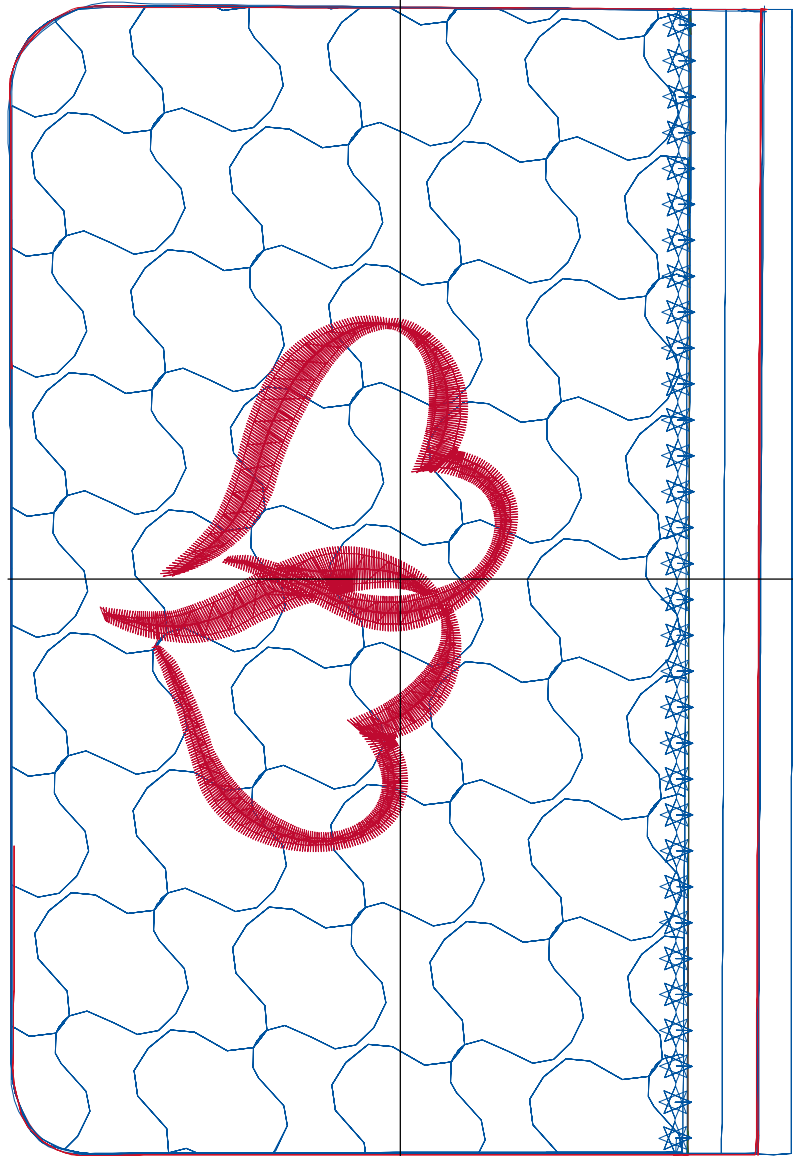

Design Name: atwnls1591-5x7	Customer Name:	Machine Set: Default	
Size=120.2 mm x 176.6 mm (4.73 inch x 6.95 inch) Stitch No.=8832 ChangeColor No.=9 Trim No.=9			

Design Note:

No.	Thread	Length(m)
1.	Robison Anton Super Brite Poly.Baltic Blue.5741	3.55
2.	Robison Anton Super Brite Poly.Scarlet Flame.9020	0.37
3.	Robison Anton Super Brite Poly.Deep Green.5584	0.19
4.	Robison Anton Super Brite Poly.Scarlet Flame.9020	0.38
5.	Robison Anton Super Brite Poly.Baltic Blue.5741	10.11
6.	Robison Anton Super Brite Poly.Jockey Red.5581	9.66
7.	Robison Anton Super Brite Poly.Baltic Blue.5741	2.10
8.	Robison Anton Super Brite Poly.Scarlet Flame.9020	0.19
9.	Robison Anton Super Brite Poly.Baltic Blue.5741	0.57
10.	Robison Anton Super Brite Poly.Scarlet Flame.9020	0.89

ZOOM 86%

Color Sequence:

Th.1(Baltic Blue.5741)	Th.2(Scarlet Flame.9020)	Th.3(Deep Green.5584)	Th.4(Scarlet Flame.9020)	Th.5(Baltic Blue.5741)	Th.6(Jockey Red.5581)	Th.7(Baltic Blue.5741)	Th.8(Scarlet Flame.9020)
Th.9(Baltic Blue.5741)	Th.10(Scarlet Flame.9020)