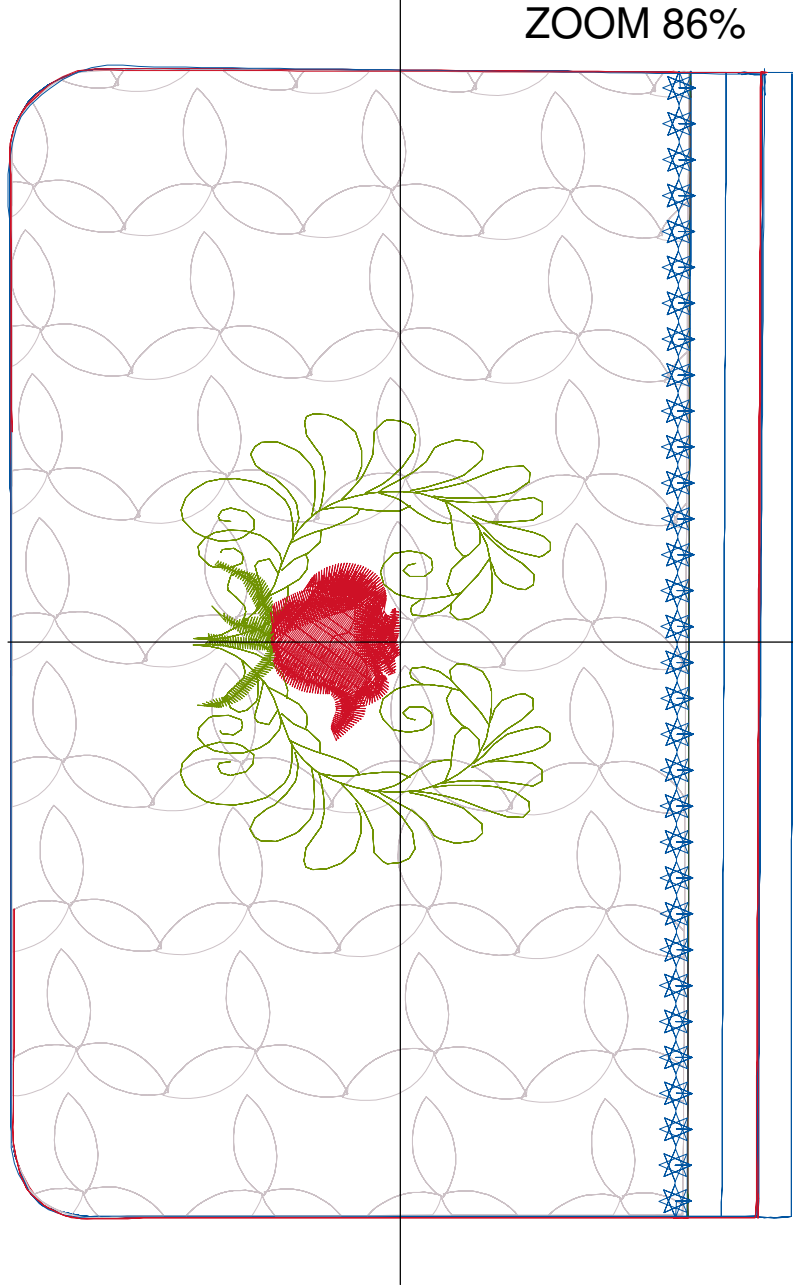

Design Name: atwnls1593-5x7	Customer Name:	Machine Set: Default	
Size=120.2 mm x 176.6 mm (4.73 inch x 6.95 inch) Stitch No.=17840 ChangeColor No.=10 Trim No.=8			

Design Note:

No.	Thread	Length(m)
1.	Robison Anton Super Brite Poly.Baltic Blue.5741	3.38
2.	Robison Anton Super Brite Poly.Scarlet Flame.9020	0.37
3.	Robison Anton Super Brite Poly.Deep Green.5584	0.19
4.	Robison Anton Super Brite Poly.Scarlet Flame.9020	0.38
5.	Robison Anton Super Brite Poly.Dover Gray.5705	10.97
6.	Robison Anton Super Brite Poly.Green Dust.5757	5.37
7.	Robison Anton Super Brite Poly.Scarlet Flame.9020	3.47
8.	Robison Anton Super Brite Poly.Baltic Blue.5741	2.10
9.	Robison Anton Super Brite Poly.Scarlet Flame.9020	0.19
10.	Robison Anton Super Brite Poly.Baltic Blue.5741	0.58
11.	Robison Anton Super Brite Poly.Scarlet Flame.9020	0.89

ZOOM 86%

Color Sequence:

Th.1(Baltic Blue.5741)	Th.2(Scarlet Flame.9020)	Th.3(Deep Green.5584)	Th.4(Scarlet Flame.9020)	Th.5(Dover Gray.5705)	Th.6(Green Dust.5757)	Th.7(Scarlet Flame.9020)	Th.8(Baltic Blue.5741)
Th.9(Scarlet Flame.9020)	Th.10(Baltic Blue.5741)	Th.11(Scarlet Flame.9020)