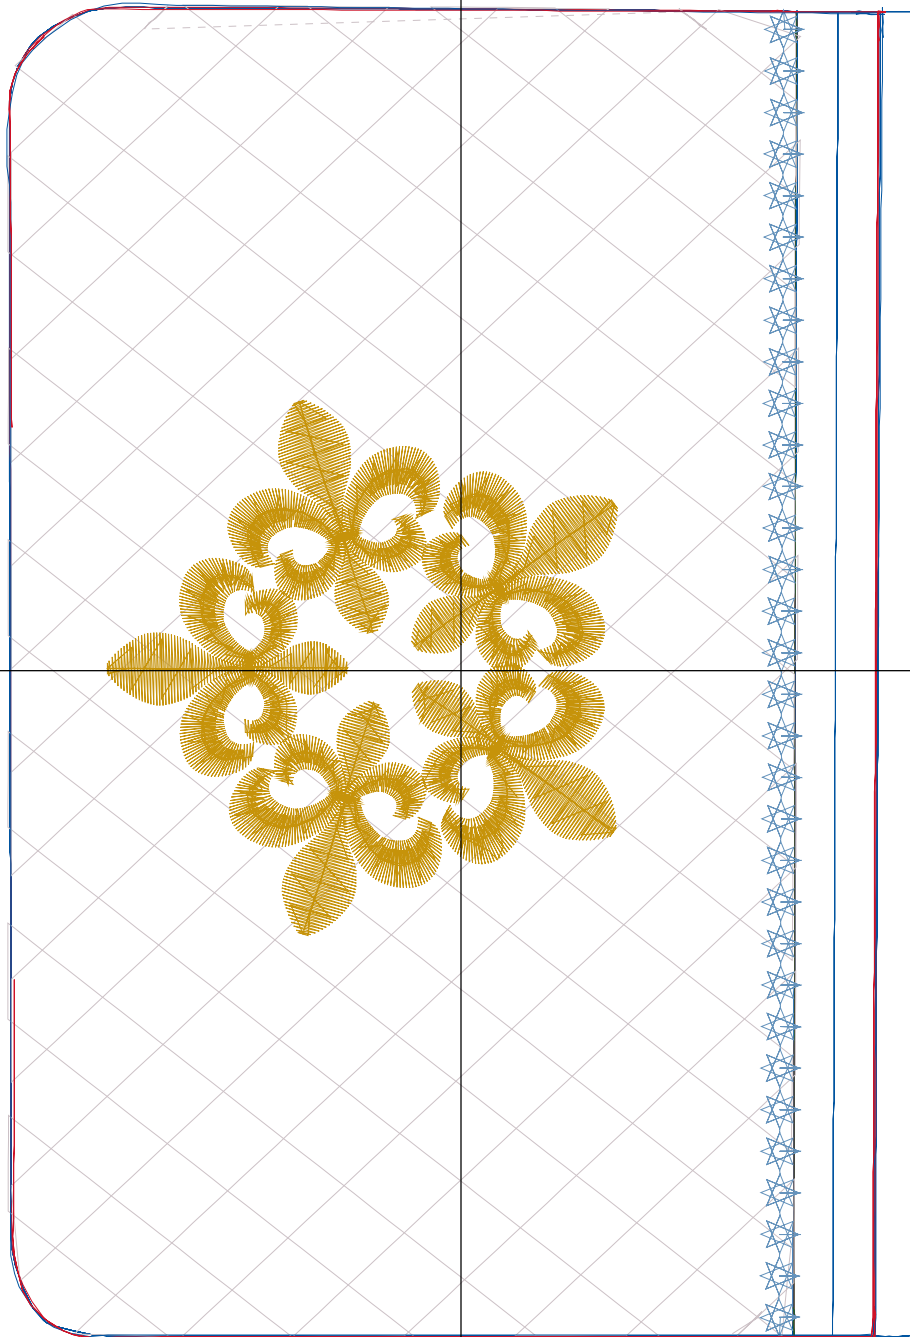

Design Name: atwnls1595-5x7	Customer Name:	Machine Set: Default
Size=120.2 mm x 176.6 mm (4.73 inch x 6.95 inch) Stitch No.=12213 ChangeColor No.=17 Trim No.=40		

Design Note:

No.	Thread	Length(m)
1.	Robison Anton Super Brite Poly.Baltic Blue.5741	3.38
2.	Robison Anton Super Brite Poly.Scarlet Flame.9020	0.37
3.	Robison Anton Super Brite Poly.Baltic Blue.5741	0.19
4.	Robison Anton Super Brite Poly.Scarlet Flame.9020	0.99
5.	Robison Anton Super Brite Poly.Dover Gray.5705	1.11
6.	Robison Anton Super Brite Poly.Scarlet Flame.9020	0.74
7.	Robison Anton Super Brite Poly.Baltic Blue.5741	0.85
8.	Robison Anton Super Brite Poly.Dover Gray.5705	3.08
9.	Robison Anton Super Brite Poly.Scarlet Flame.9020	0.95
10.	Robison Anton Super Brite Poly.Baltic Blue.5741	2.56
11.	Robison Anton Super Brite Poly.Rose Pink.5806	2.10
12.	Robison Anton Super Brite Poly.Green Dust.5757	2.28
13.	Robison Anton Super Brite Poly.Rose Pink.5806	6.23
14.	Robison Anton Super Brite Poly.Rose Cerise.5544	1.18
15.	Robison Anton Super Brite Poly.Dancing Salmon.9073	0.28
16.	Robison Anton Super Brite Poly.Deep Green.5584	0.19
17.	Robison Anton Super Brite Poly.Scarlet Flame.9020	0.58
18.	Robison Anton Super Brite Poly.Baltic Blue.5741	0.89