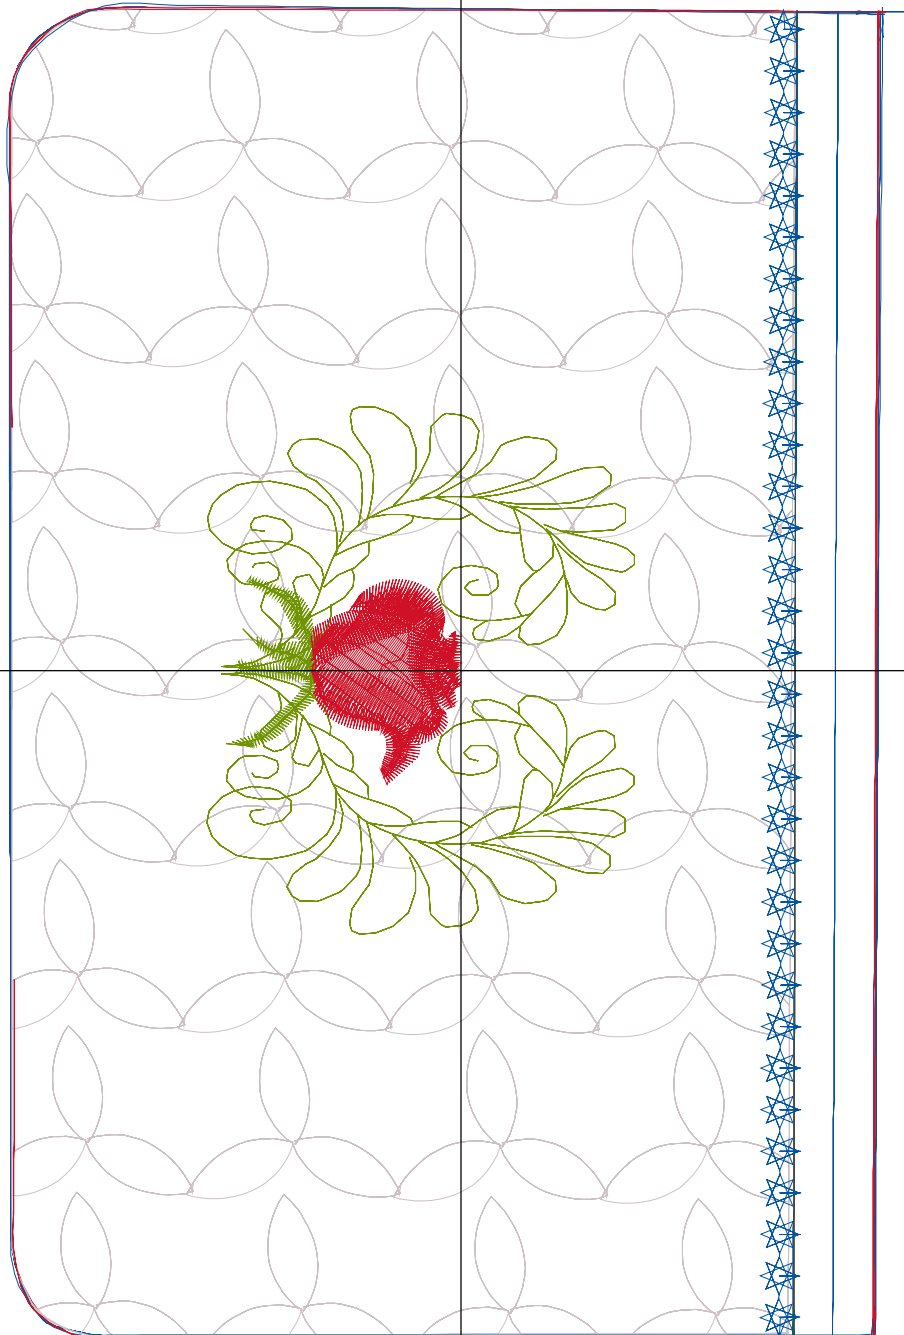

Design Name: atwnls1593-5x7	Customer Name:	Machine Set: Default	
Size=120.2 mm x 176.6 mm (4.73 inch x 6.95 inch) Stitch No.=17840 ChangeColor No.=10 Trim No.=8			

Design Note:

No.	Thread	Length(m)
1.	 Robison Anton Super Brite Poly.Baltic Blue.5741	3.38
2.	 Robison Anton Super Brite Poly.Scarlet Flame.9020	0.37
3.	 Robison Anton Super Brite Poly.Deep Green.5584	0.19
4.	 Robison Anton Super Brite Poly.Scarlet Flame.9020	0.38
5.	 Robison Anton Super Brite Poly.Dover Gray.5705	10.97
6.	 Robison Anton Super Brite Poly.Green Dust.5757	5.37
7.	 Robison Anton Super Brite Poly.Scarlet Flame.9020	3.47
8.	 Robison Anton Super Brite Poly.Baltic Blue.5741	2.10
9.	 Robison Anton Super Brite Poly.Scarlet Flame.9020	0.19
10.	 Robison Anton Super Brite Poly.Baltic Blue.5741	0.58
11.	 Robison Anton Super Brite Poly.Scarlet Flame.9020	0.89

Design Name: atwnls1594-5x7	Customer Name:	Machine Set: Default	
Size=120.2 mm x 176.6 mm (4.73 inch x 6.95 inch) Stitch No.=8698 ChangeColor No.=9 Trim No.=6			

Design Note:

No.	Thread	Length(m)
1.	 Robison Anton Super Brite Poly.Baltic Blue.5741	3.38
2.	 Robison Anton Super Brite Poly.Scarlet Flame.9020	0.37
3.	 Robison Anton Super Brite Poly.Deep Green.5584	0.19
4.	 Robison Anton Super Brite Poly.Scarlet Flame.9020	0.38
5.	 Robison Anton Super Brite Poly.Dover Gray.5705	4.22
6.	 Robison Anton Super Brite Poly.Temple Gold.9165	15.03
7.	 Robison Anton Super Brite Poly.Misty.5608	2.10
8.	 Robison Anton Super Brite Poly.Scarlet Flame.9020	0.19
9.	 Robison Anton Super Brite Poly.Baltic Blue.5741	0.58
10.	 Robison Anton Super Brite Poly.Scarlet Flame.9020	0.89