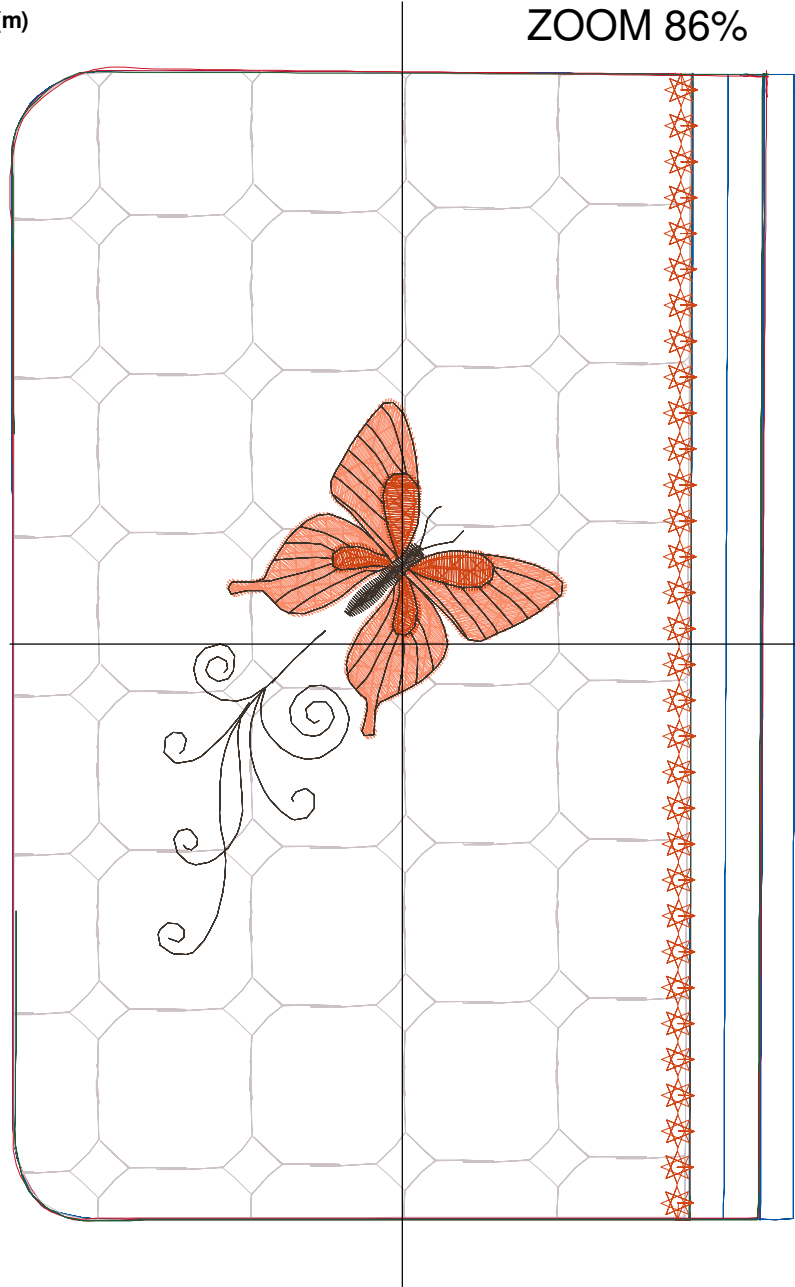

Design Name: atwnls1591-5x7	Customer Name:	Machine Set: Default	
Size=120.2 mm x 176.6 mm (4.73 inch x 6.95 inch) Stitch No.=8832 ChangeColor No.=9 Trim No.=9			

Design Note:

No.	Thread	Length(m)
1.	 Robison Anton Super Brite Poly.Baltic Blue.5741	3.55
2.	 Robison Anton Super Brite Poly.Scarlet Flame.9020	0.37
3.	 Robison Anton Super Brite Poly.Deep Green.5584	0.19
4.	 Robison Anton Super Brite Poly.Scarlet Flame.9020	0.38
5.	 Robison Anton Super Brite Poly.Baltic Blue.5741	10.11
6.	 Robison Anton Super Brite Poly.Jockey Red.5581	9.66
7.	 Robison Anton Super Brite Poly.Baltic Blue.5741	2.10
8.	 Robison Anton Super Brite Poly.Scarlet Flame.9020	0.19
9.	 Robison Anton Super Brite Poly.Baltic Blue.5741	0.57
10.	 Robison Anton Super Brite Poly.Scarlet Flame.9020	0.89

Design Name: atwnls1592-5x7	Customer Name:	Machine Set: Default	
Size=120.2 mm x 176.6 mm (4.73 inch x 6.95 inch) Stitch No.=10508 ChangeColor No.=11 Trim No.=14			

Design Note:

No.	Thread	Length(m)
1.	 Robison Anton Super Brite Poly.Baltic Blue.5741	3.55
2.	 Robison Anton Super Brite Poly.Scarlet Flame.9020	0.37
3.	 Robison Anton Super Brite Poly.Deep Green.5584	0.19
4.	 Robison Anton Super Brite Poly.Scarlet Flame.9020	0.38
5.	 Robison Anton Super Brite Poly.Dover Gray.5705	7.35
6.	 Robison Anton Super Brite Poly.Summer Splendor.9061	5.51
7.	 Robison Anton Super Brite Poly.Honeysuckle.7713	1.36
8.	 Robison Anton Super Brite Poly.Mahogany.5864	3.90
9.	 Robison Anton Super Brite Poly.Honeysuckle.7713	2.10
10.	 Robison Anton Super Brite Poly.Baltic Blue.5741	0.19
11.	 Robison Anton Super Brite Poly.Scarlet Flame.9020	0.58
12.	 Robison Anton Super Brite Poly.Deep Green.5584	0.89