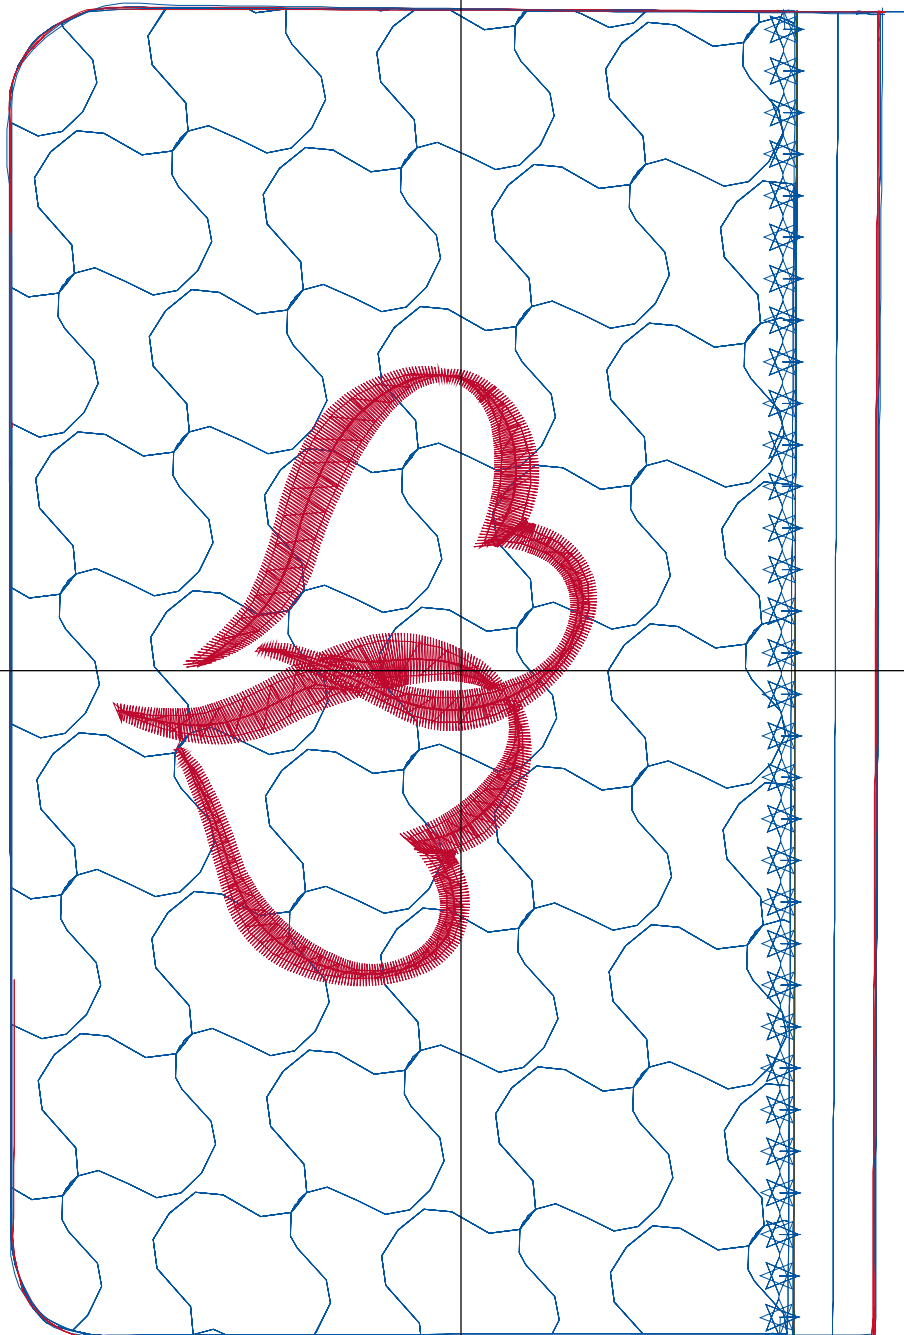

Design Name: atwnls1591-5x7	Customer Name:	Machine Set: Default	
Size=120.2 mm x 176.6 mm (4.73 inch x 6.95 inch) Stitch No.=8832 ChangeColor No.=9 Trim No.=9			

Design Note:

No.	Thread	Length(m)
1.	 Robison Anton Super Brite Poly.Baltic Blue.5741	3.55
2.	 Robison Anton Super Brite Poly.Scarlet Flame.9020	0.37
3.	 Robison Anton Super Brite Poly.Deep Green.5584	0.19
4.	 Robison Anton Super Brite Poly.Scarlet Flame.9020	0.38
5.	 Robison Anton Super Brite Poly.Baltic Blue.5741	10.11
6.	 Robison Anton Super Brite Poly.Jockey Red.5581	9.66
7.	 Robison Anton Super Brite Poly.Baltic Blue.5741	2.10
8.	 Robison Anton Super Brite Poly.Scarlet Flame.9020	0.19
9.	 Robison Anton Super Brite Poly.Baltic Blue.5741	0.57
10.	 Robison Anton Super Brite Poly.Scarlet Flame.9020	0.89

Design Name: atwnls1592-5x7	Customer Name:	Machine Set: Default	
Size=120.2 mm x 176.6 mm (4.73 inch x 6.95 inch) Stitch No.=10508 ChangeColor No.=11 Trim No.=14			

Design Note:

No.	Thread	Length(m)
1.	 Robison Anton Super Brite Poly.Baltic Blue.5741	3.55
2.	 Robison Anton Super Brite Poly.Scarlet Flame.9020	0.37
3.	 Robison Anton Super Brite Poly.Deep Green.5584	0.19
4.	 Robison Anton Super Brite Poly.Scarlet Flame.9020	0.38
5.	 Robison Anton Super Brite Poly.Dover Gray.5705	7.35
6.	 Robison Anton Super Brite Poly.Summer Splendor.9061	5.51
7.	 Robison Anton Super Brite Poly.Honeysuckle.7713	1.36
8.	 Robison Anton Super Brite Poly.Mahogany.5864	3.90
9.	 Robison Anton Super Brite Poly.Honeysuckle.7713	2.10
10.	 Robison Anton Super Brite Poly.Baltic Blue.5741	0.19
11.	 Robison Anton Super Brite Poly.Scarlet Flame.9020	0.58
12.	 Robison Anton Super Brite Poly.Deep Green.5584	0.89