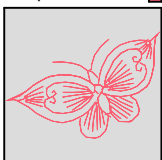

Design Name: app2015-0026-flc	Date: 2015-02-26 15:34:36	Customer Name:	Machine Set: Default
Size=98.5 mm x 73.2 mm (3.88 inch x 2.88 inch) Stitch No.=7135 ChangeColor No.=5 Trim No.=14			

No.	Thread	Length(m)
1.	 Robison Anton Super Brite Poly.Veggie Green.9091	7.54
2.	 Robison Anton Super Brite Poly.Carnation.5537	1.00
3.	 Robison Anton Super Brite Poly.Plum.5592	3.36
4.	 Robison Anton Super Brite Poly.Stunning Yellow.9085	2.32
5.	 Robison Anton Super Brite Poly.Manila.5766	0.84
6.	 Robison Anton Super Brite Poly.Neon Orange.5710	0.69

ZOOM 100%

Color Sequence:

Th.1(Veggie Green.9091)  Th.2(Carnation.5537)  Th.3(Plum.5592)  Th.4(Stunning Yellow.9085)  Th.5(Manila.5766)  Th.6(Neon Orange.5710) 

Design Name: app2015-0027-flc	Date: 2015-03-21 16:38:57	Customer Name:	Machine Set: Default
Size=95.7 mm x 84.0 mm (3.77 inch x 3.31 inch) Stitch No.=4909 ChangeColor No.=1 Trim No.=12			

No.	Thread	Length(m)
1.	 Robison Anton Super Brite Poly.Ashley Gold.5701	5.85
2.	 Robison Anton Super Brite Poly.Dark Rust.5505	5.12

ZOOM 100%

Color Sequence:

Th.1(Ashley Gold.5701) Th.2(Dark Rust.5505)

Design Name: app2015-0028-flc	Date: 2015-02-26 15:39:50	Customer Name:	Machine Set: Default
Size=97.1 mm x 93.0 mm (3.82 inch x 3.66 inch) Stitch No.=7583 ChangeColor No.=10 Trim No.=18			