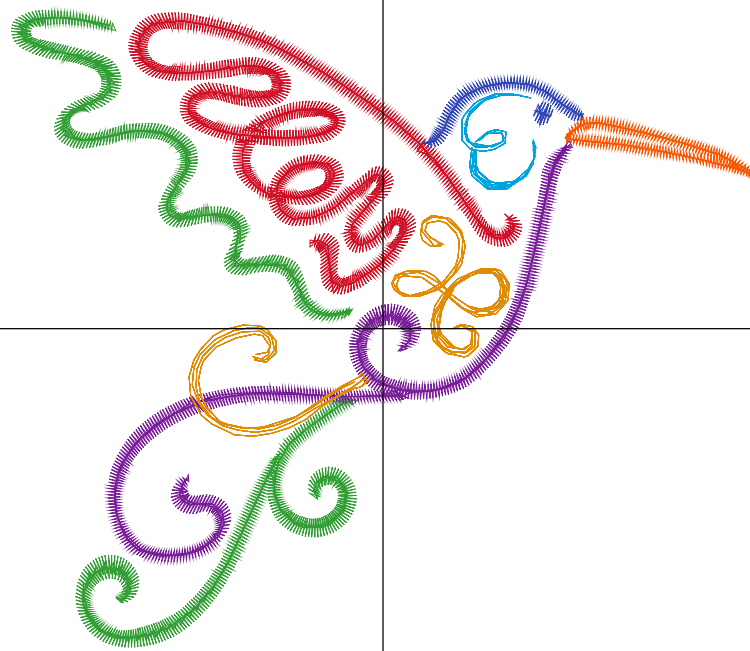

**Design Note:**

No.	Thread	Length(m)
1.	 Robison Anton Super Brite Poly.Emerald.5514	2.81
2.	 Robison Anton Super Brite Poly.Scarlet Flame.9020	3.01
3.	 Robison Anton Super Brite Poly.Jamie Blue.5685	0.32
4.	 Robison Anton Super Brite Poly.Grilled Orange.9072	0.44
5.	 Robison Anton Super Brite Poly.California Blue.5689	0.57
6.	 Robison Anton Super Brite Poly.Purple.5554	0.09
7.	 Robison Anton Super Brite Poly.Iris.5588	1.89
8.	 Robison Anton Super Brite Poly.Yellow.5513	2.16

ZOOM 100%

**Color Sequence:**

Design Name: atwnls0275	Date: 2015-12-12 18:04:08	Customer Name:	Machine Set: Default
Size=99.00 mm x 72.30 mm	Stitch No.=6458	ChangeColor No.=6	Trim No.=9

**Design Note:**

No.	Thread	Length(m)
1.	 Robison Anton Super Brite Poly.Dark Texas Orange.5769	0.64
2.	 Robison Anton Super Brite Poly.Yellow Mist.5709	3.28
3.	 Robison Anton Super Brite Poly.Sapphire.5580	0.06
4.	 Robison Anton Super Brite Poly.Scarlet Flame.9020	1.05
5.	 Robison Anton Super Brite Poly.Green Dust.5757	1.33
6.	 Robison Anton Super Brite Poly.Blue Fringe.9054	2.67
7.	 Robison Anton Super Brite Poly.Iris.5588	1.93

ZOOM 100%

**Color Sequence:**

Design Name: atwnls0276	Customer Name:	Machine Set: Default	
Size=98.20 mm x 74.60 mm	Stitch No.=6499	ChangeColor No.=6	Trim No.=8

**Design Note:**

No.	Thread	Length(m)
1.	 Robison Anton Super Brite Poly.Scarlet Flame.9020	1.99
2.	 Robison Anton Super Brite Poly.Cheeky Pink.9161	2.04
3.	 Robison Anton Super Brite Poly.Dark Texas Orange.5769	0.40
4.	 Robison Anton Super Brite Poly.Baltic Blue.5741	1.02
5.	 Robison Anton Super Brite Poly.Golden Chair.9050	1.38
6.	 Robison Anton Super Brite Poly.Iris.5588	1.70
7.	 Robison Anton Super Brite Poly.Blue Fringe.9054	2.47