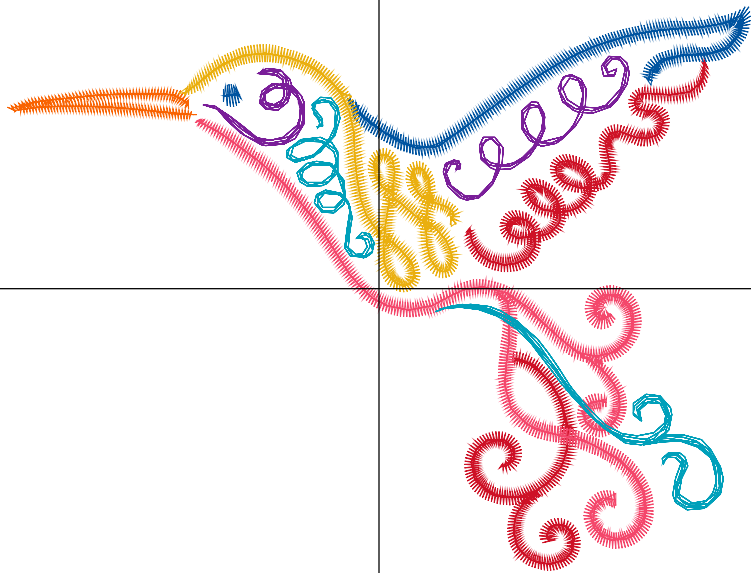

ZOOM 100%

**Color Sequence:**

Design Name: atwnls0276	Customer Name:	Machine Set: Default	
Size=98.20 mm x 74.60 mm	Stitch No.=6499	ChangeColor No.=6	Trim No.=8

**Design Note:**

No.	Thread	Length(m)
1.	 Robison Anton Super Brite Poly.Scarlet Flame.9020	1.99
2.	 Robison Anton Super Brite Poly.Cheeky Pink.9161	2.04
3.	 Robison Anton Super Brite Poly.Dark Texas Orange.5769	0.40
4.	 Robison Anton Super Brite Poly.Baltic Blue.5741	1.02
5.	 Robison Anton Super Brite Poly.Golden Chair.9050	1.38
6.	 Robison Anton Super Brite Poly.Iris.5588	1.70
7.	 Robison Anton Super Brite Poly.Blue Fringe.9054	2.47

ZOOM 100%

**Color Sequence:**

Design Name: atwnls0277	Date: 2015-12-12 18:12:51	Customer Name:	Machine Set: Default
Size=86.10 mm x 99.20 mm	Stitch No.=5393	ChangeColor No.=8	Trim No.=5

**Design Note:**

No.	Thread	Length(m)
1.	Robison Anton Super Brite Poly.Fire Blue.5736	0.04
2.	Robison Anton Super Brite Poly.Dark Texas Orange.5769	0.49
3.	Robison Anton Super Brite Poly.Iris.5588	0.36
4.	Robison Anton Super Brite Poly.Dark Melody.9031	0.81
5.	Robison Anton Super Brite Poly.Amanda Lavender.9048	0.86
6.	Robison Anton Super Brite Poly.Wild Pink.5559	1.29
7.	Robison Anton Super Brite Poly.Green Dust.5757	0.47
8.	Robison Anton Super Brite Poly.Scarlet Flame.9020	2.29
9.	Robison Anton Super Brite Poly.Yellow Mist.5709	2.24

ZOOM 100%

**Color Sequence:**

Design Name: atwnls0278	Customer Name:	Machine Set: Default	
Size=98.40 mm x 74.80 mm	Stitch No.=5204	ChangeColor No.=7	Trim No.=7

**Design Note:**

No.	Thread	Length(m)
1.	 Robison Anton Super Brite Poly.Passion.5591	1.40
2.	 Robison Anton Super Brite Poly.Grilled Orange.9072	0.71
3.	 Robison Anton Super Brite Poly.Pink Bleeding Heart.9012	1.16
4.	 Robison Anton Super Brite Poly.Sapphire.5580	2.11
5.	 Robison Anton Super Brite Poly.Enventide Green.9147	0.91
6.	 Robison Anton Super Brite Poly.China Blue.5823	0.88
7.	 Robison Anton Super Brite Poly.Golden Poppy.5630	0.92
8.	 Robison Anton Super Brite Poly.Rose Pink.5806	1.25