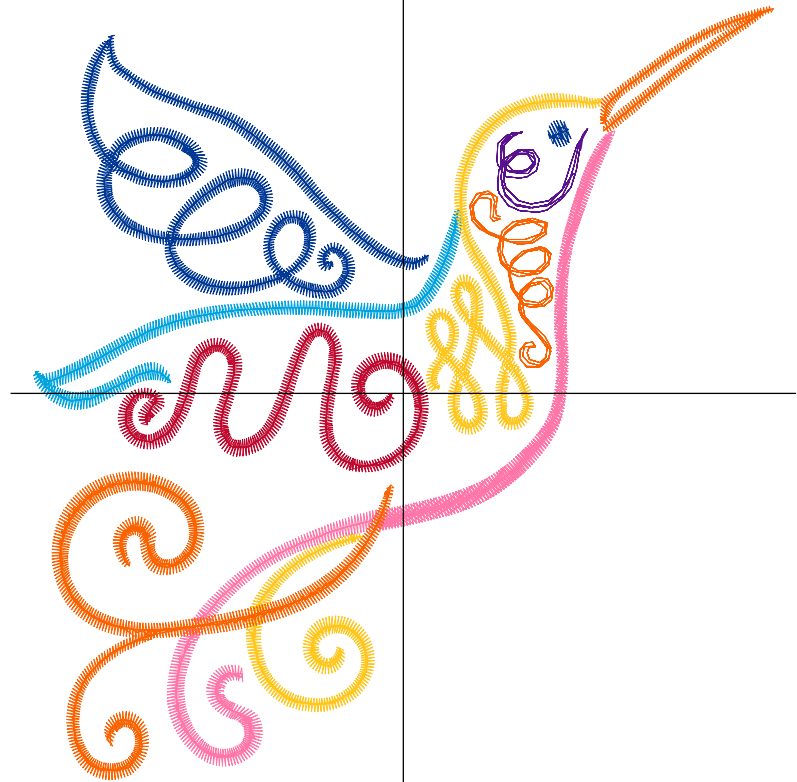

Design Name: atwnls0281	Customer Name:	Machine Set: Default	
Size=97.80 mm x 102.40 mm	Stitch No.=7825	ChangeColor No.=7	Trim No.=7

Design Note:

No.	Thread	Length(m)
1.	Robison Anton Super Brite Poly.Sapphire.5580	2.37
2.	Robison Anton Super Brite Poly.California Blue.5689	1.05
3.	Robison Anton Super Brite Poly.Jockey Red.5581	1.54
4.	Robison Anton Super Brite Poly.Warm Sunshine.9172	2.32
5.	Robison Anton Super Brite Poly.Wild Pink.5559	2.59
6.	Robison Anton Super Brite Poly.Dark Texas Orange.5769	3.12
7.	Robison Anton Super Brite Poly.Regal Purple.9021	0.67
8.	Robison Anton Super Brite Poly.Dark Texas Orange.5769	0.48

ZOOM 100%