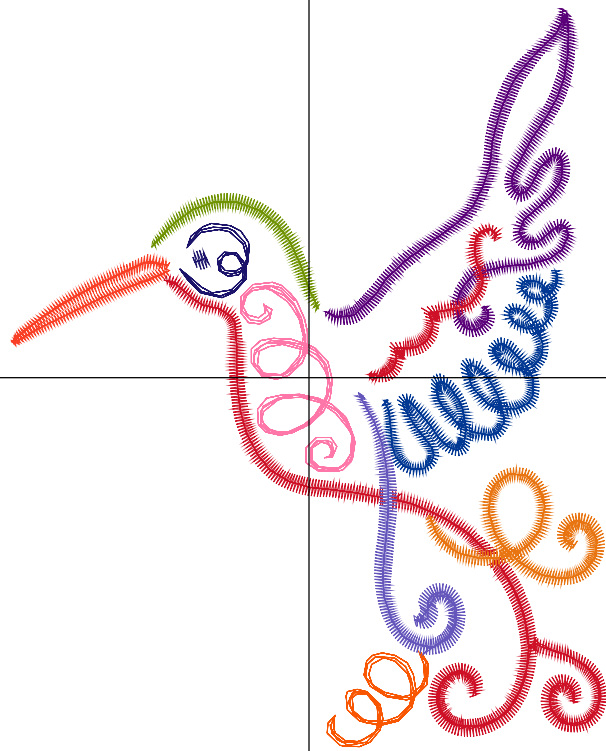

Design Name: atwnls0281	Customer Name:	Machine Set: Default	
Size=97.80 mm x 102.40 mm	Stitch No.=7825	ChangeColor No.=7	Trim No.=7

Design Note:

No.	Thread	Length(m)
1.	Robison Anton Super Brite Poly.Sapphire.5580	2.37
2.	Robison Anton Super Brite Poly.California Blue.5689	1.05
3.	Robison Anton Super Brite Poly.Jockey Red.5581	1.54
4.	Robison Anton Super Brite Poly.Warm Sunshine.9172	2.32
5.	Robison Anton Super Brite Poly.Wild Pink.5559	2.59
6.	Robison Anton Super Brite Poly.Dark Texas Orange.5769	3.12
7.	Robison Anton Super Brite Poly.Regal Purple.9021	0.67
8.	Robison Anton Super Brite Poly.Dark Texas Orange.5769	0.48

ZOOM 100%