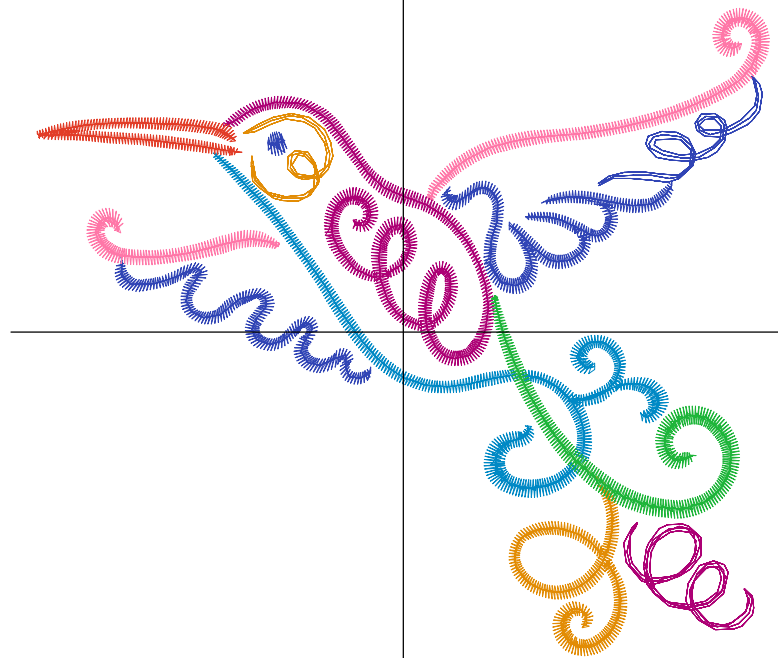

Design Name: atwnls0281	Customer Name:	Machine Set: Default	
Size=97.80 mm x 102.40 mm	Stitch No.=7825	ChangeColor No.=7	Trim No.=7

**Design Note:**

No.	Thread	Length(m)
1.	Robison Anton Super Brite Poly.Sapphire.5580	2.37
2.	Robison Anton Super Brite Poly.California Blue.5689	1.05
3.	Robison Anton Super Brite Poly.Jockey Red.5581	1.54
4.	Robison Anton Super Brite Poly.Warm Sunshine.9172	2.32
5.	Robison Anton Super Brite Poly.Wild Pink.5559	2.59
6.	Robison Anton Super Brite Poly.Dark Texas Orange.5769	3.12
7.	Robison Anton Super Brite Poly.Regal Purple.9021	0.67
8.	Robison Anton Super Brite Poly.Dark Texas Orange.5769	0.48

ZOOM 100%

**Color Sequence:**

Design Name: hummer10	Customer Name:	Machine Set: Default	
Size=96.80 mm x 85.60 mm	Stitch No.=6006	ChangeColor No.=8	Trim No.=6

**Design Note:**

No.	Thread	Length(m)
1.	Robison Anton Super Brite Poly.Jamie Blue.5685	2.33
2.	Robison Anton Super Brite Poly.Wild Pink.5559	1.23
3.	Robison Anton Super Brite Poly.New Berry.5800	1.49
4.	Robison Anton Super Brite Poly.Dolphin Blue.5829	1.51
5.	Robison Anton Super Brite Poly.Yellow.5513	0.85
6.	Robison Anton Super Brite Poly.New Berry.5800	1.05
7.	Robison Anton Super Brite Poly.Enventide Green.9147	0.98
8.	Robison Anton Super Brite Poly.Yellow.5513	0.54
9.	Robison Anton Super Brite Poly.Orangeade.5767	0.51

ZOOM 100%

**Color Sequence:**

Design Name: atwnls0283	Date: 2016-01-09 18:54:04	Customer Name:	Machine Set: Default
Size=114.40 mm x 206.60 mm	Stitch No.=12788	ChangeColor No.=15	Trim No.=14

**Design Note:**