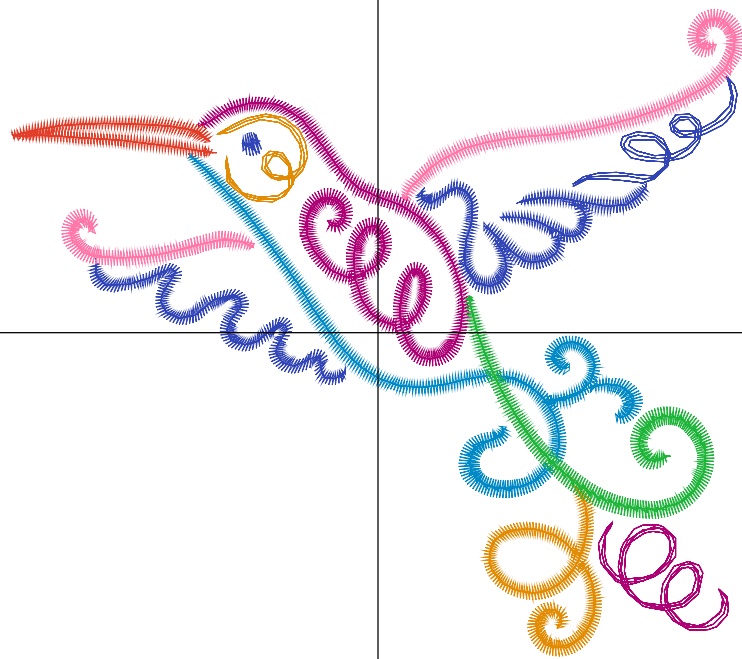

Design Name: atwnls0281	Customer Name:	Machine Set: Default	
Size=97.80 mm x 102.40 mm	Stitch No.=7825	ChangeColor No.=7	Trim No.=7

**Design Note:**

No.	Thread	Length(m)
1.	Robison Anton Super Brite Poly.Sapphire.5580	2.37
2.	Robison Anton Super Brite Poly.California Blue.5689	1.05
3.	Robison Anton Super Brite Poly.Jockey Red.5581	1.54
4.	Robison Anton Super Brite Poly.Warm Sunshine.9172	2.32
5.	Robison Anton Super Brite Poly.Wild Pink.5559	2.59
6.	Robison Anton Super Brite Poly.Dark Texas Orange.5769	3.12
7.	Robison Anton Super Brite Poly.Regal Purple.9021	0.67
8.	Robison Anton Super Brite Poly.Dark Texas Orange.5769	0.48

ZOOM 100%

**Color Sequence:**

Design Name: hummer10	Customer Name:	Machine Set: Default	
Size=96.80 mm x 85.60 mm	Stitch No.=6006	ChangeColor No.=8	Trim No.=6

**Design Note:**

No.	Thread	Length(m)
1.	Robison Anton Super Brite Poly.Jamie Blue.5685	2.33
2.	Robison Anton Super Brite Poly.Wild Pink.5559	1.23
3.	Robison Anton Super Brite Poly.New Berry.5800	1.49
4.	Robison Anton Super Brite Poly.Dolphin Blue.5829	1.51
5.	Robison Anton Super Brite Poly.Yellow.5513	0.85
6.	Robison Anton Super Brite Poly.New Berry.5800	1.05
7.	Robison Anton Super Brite Poly.Enventide Green.9147	0.98
8.	Robison Anton Super Brite Poly.Yellow.5513	0.54
9.	Robison Anton Super Brite Poly.Orangeade.5767	0.51

ZOOM 100%

**Color Sequence:**

Design Name: atwnls0283	Date: 2016-01-09 18:54:04	Customer Name:	Machine Set: Default
Size=114.40 mm x 206.60 mm	Stitch No.=12788	ChangeColor No.=15	Trim No.=14

**Design Note:**