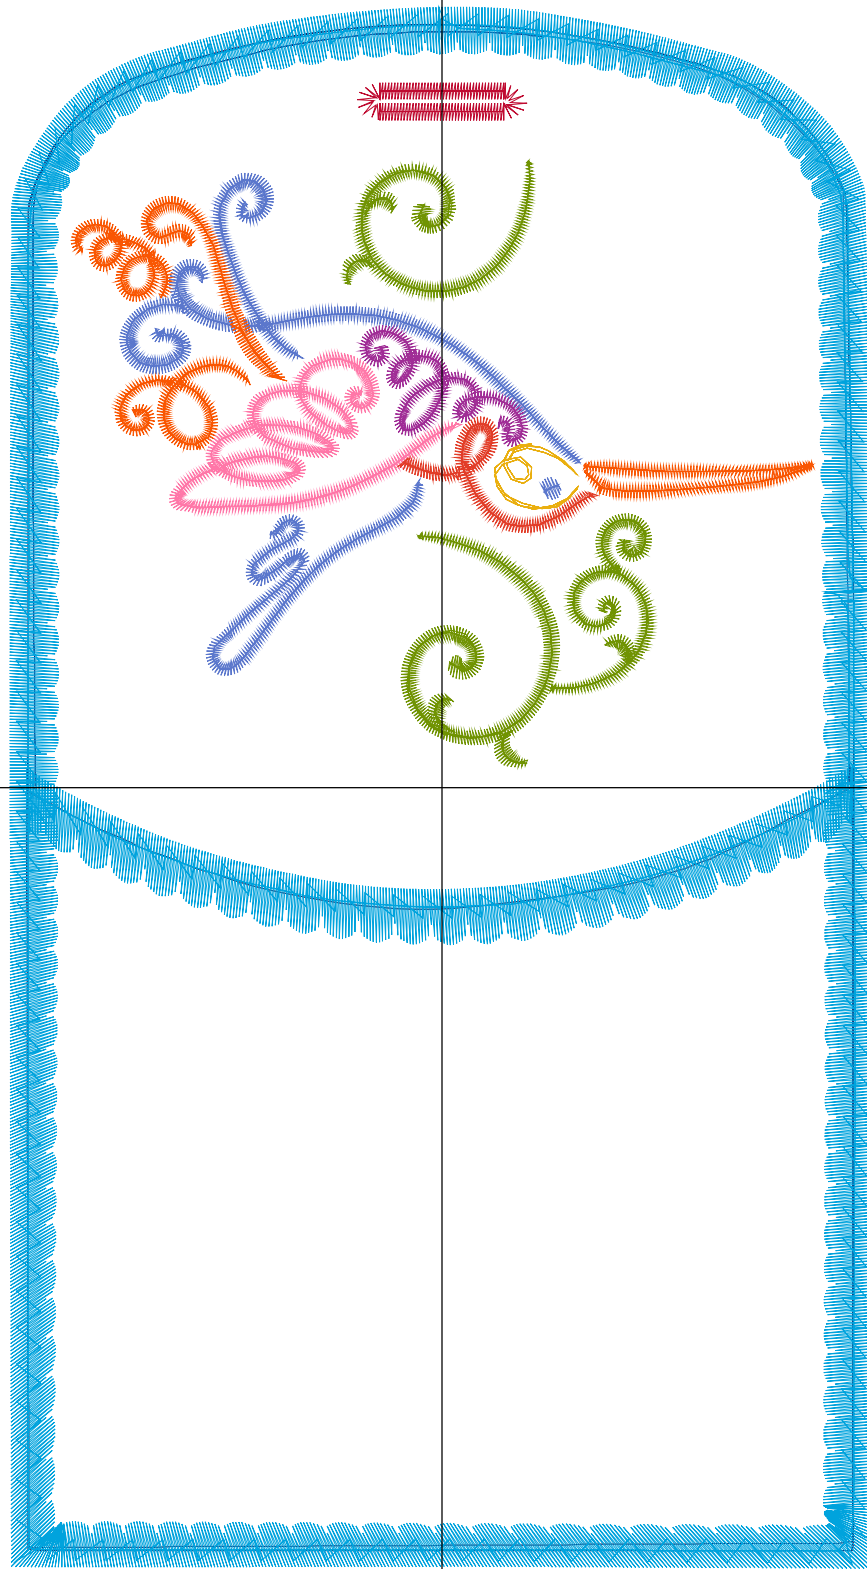

Design Name: atwnls0284	Date: 2016-01-09 18:58:32	Customer Name:	Machine Set: Default
Size=114.40 mm x 206.70 mm	Stitch No.=13423	ChangeColor No.=16	Trim No.=12

Design Note:

No.	Thread	Length(m)
1.	Robison Anton Super Brite Poly.Miami Artillery.9170	0.43
2.	Robison Anton Super Brite Poly.Nikko Blue.9022	0.74
3.	Robison Anton Super Brite Poly.California Blue.5689	4.37
4.	Robison Anton Super Brite Poly.Jockey Red.5581	0.99
5.	Robison Anton Super Brite Poly.Nikko Blue.9022	0.75
6.	Robison Anton Super Brite Poly.Green Dust.5757	3.83
7.	Robison Anton Super Brite Poly.Emerald.5514	2.20
8.	Robison Anton Super Brite Poly.Scarlet Flame.9020	2.39
9.	Robison Anton Super Brite Poly.Jamie Blue.5685	0.23
10.	Robison Anton Super Brite Poly.Grilled Orange.9072	0.37
11.	Robison Anton Super Brite Poly.California Blue.5689	0.49
12.	Robison Anton Super Brite Poly.Purple.5554	0.07
13.	Robison Anton Super Brite Poly.Iris.5588	1.54
14.	Robison Anton Super Brite Poly.Yellow.5513	1.82
15.	Robison Anton Super Brite Poly.Chow Blue.9171	0.44
16.	Robison Anton Super Brite Poly.California Blue.5689	20.34
17.	Robison Anton Super Brite Poly.Jockey Red.5581	0.52