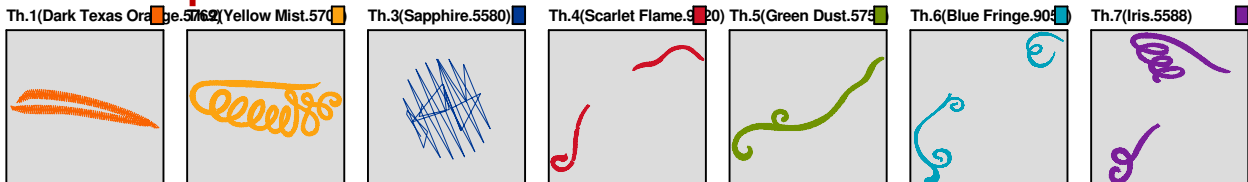

**Design Note:**

No.	Thread	Length(m)
1.	 Robison Anton Super Brite Poly.Emerald.5514	2.81
2.	 Robison Anton Super Brite Poly.Scarlet Flame.9020	3.01
3.	 Robison Anton Super Brite Poly.Jamie Blue.5685	0.32
4.	 Robison Anton Super Brite Poly.Grilled Orange.9072	0.44
5.	 Robison Anton Super Brite Poly.California Blue.5689	0.57
6.	 Robison Anton Super Brite Poly.Purple.5554	0.09
7.	 Robison Anton Super Brite Poly.Iris.5588	1.89
8.	 Robison Anton Super Brite Poly.Yellow.5513	2.16

ZOOM 100%

**Color Sequence:**

Design Name: atwnls0275	Date: 2015-12-12 18:04:08	Customer Name:	Machine Set: Default
Size=99.00 mm x 72.30 mm	Stitch No.=6458	ChangeColor No.=6	Trim No.=9

**Design Note:**

No.	Thread	Length(m)
1.	 Robison Anton Super Brite Poly.Dark Texas Orange.5769	0.64
2.	 Robison Anton Super Brite Poly.Yellow Mist.5709	3.28
3.	 Robison Anton Super Brite Poly.Sapphire.5580	0.06
4.	 Robison Anton Super Brite Poly.Scarlet Flame.9020	1.05
5.	 Robison Anton Super Brite Poly.Green Dust.5757	1.33
6.	 Robison Anton Super Brite Poly.Blue Fringe.9054	2.67
7.	 Robison Anton Super Brite Poly.Iris.5588	1.93

ZOOM 100%

**Color Sequence:**

Design Name: atwnls0276	Customer Name:	Machine Set: Default	
Size=98.20 mm x 74.60 mm	Stitch No.=6499	ChangeColor No.=6	Trim No.=8

**Design Note:**

No.	Thread	Length(m)
1.	 Robison Anton Super Brite Poly.Scarlet Flame.9020	1.99
2.	 Robison Anton Super Brite Poly.Cheeky Pink.9161	2.04
3.	 Robison Anton Super Brite Poly.Dark Texas Orange.5769	0.40
4.	 Robison Anton Super Brite Poly.Baltic Blue.5741	1.02
5.	 Robison Anton Super Brite Poly.Golden Chair.9050	1.38
6.	 Robison Anton Super Brite Poly.Iris.5588	1.70
7.	 Robison Anton Super Brite Poly.Blue Fringe.9054	2.47