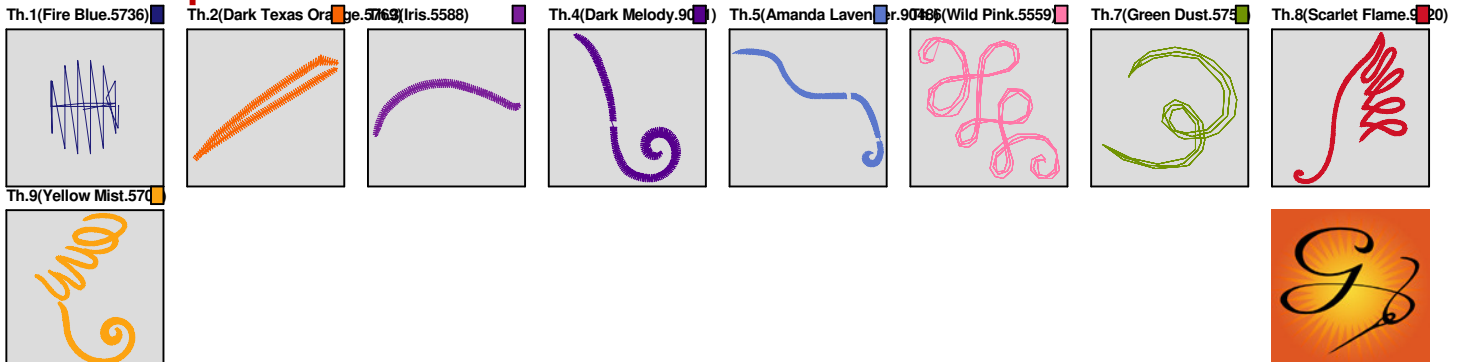

ZOOM 100%

**Color Sequence:**

Design Name: atwnls0277	Date: 2015-12-12 18:12:51	Customer Name:	Machine Set: Default
Size=86.10 mm x 99.20 mm	Stitch No.=5393	ChangeColor No.=8	Trim No.=5

**Design Note:**

No.	Thread	Length(m)
1.	Robison Anton Super Brite Poly.Fire Blue.5736	0.04
2.	Robison Anton Super Brite Poly.Dark Texas Orange.5769	0.49
3.	Robison Anton Super Brite Poly.Iris.5588	0.36
4.	Robison Anton Super Brite Poly.Dark Melody.9031	0.81
5.	Robison Anton Super Brite Poly.Amanda Lavender.9048	0.86
6.	Robison Anton Super Brite Poly.Wild Pink.5559	1.29
7.	Robison Anton Super Brite Poly.Green Dust.5757	0.47
8.	Robison Anton Super Brite Poly.Scarlet Flame.9020	2.29
9.	Robison Anton Super Brite Poly.Yellow Mist.5709	2.24

ZOOM 100%

**Color Sequence:**

Design Name: atwnls0278	Customer Name:	Machine Set: Default	
Size=98.40 mm x 74.80 mm	Stitch No.=5204	ChangeColor No.=7	Trim No.=7

**Design Note:**

No.	Thread	Length(m)
1.	 Robison Anton Super Brite Poly.Passion.5591	1.40
2.	 Robison Anton Super Brite Poly.Grilled Orange.9072	0.71
3.	 Robison Anton Super Brite Poly.Pink Bleeding Heart.9012	1.16
4.	 Robison Anton Super Brite Poly.Sapphire.5580	2.11
5.	 Robison Anton Super Brite Poly.Enventide Green.9147	0.91
6.	 Robison Anton Super Brite Poly.China Blue.5823	0.88
7.	 Robison Anton Super Brite Poly.Golden Poppy.5630	0.92
8.	 Robison Anton Super Brite Poly.Rose Pink.5806	1.25