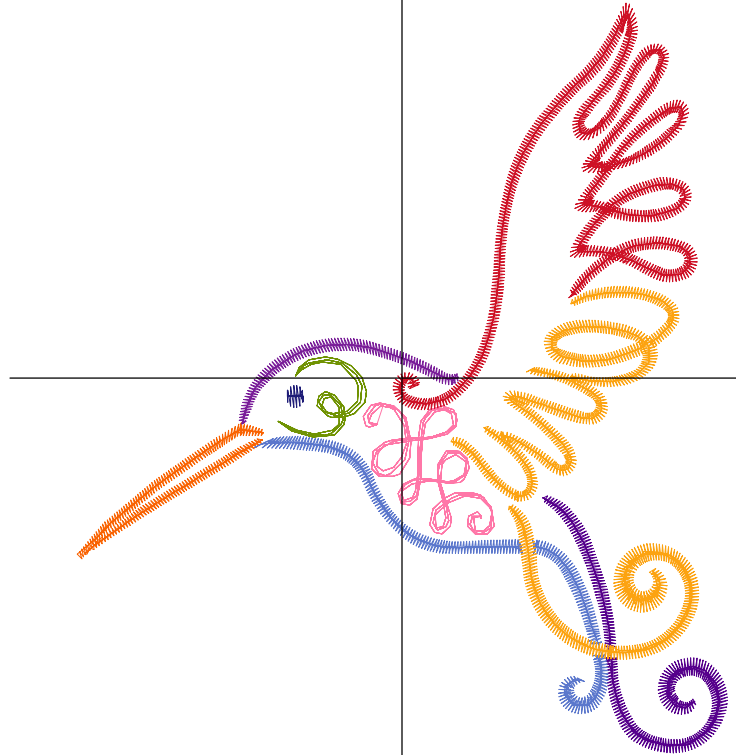

ZOOM 100%

**Color Sequence:**

Design Name: atwnls0276	Customer Name:	Machine Set: Default	
Size=98.20 mm x 74.60 mm	Stitch No.=6499	ChangeColor No.=6	Trim No.=8

**Design Note:**

No.	Thread	Length(m)
1.	 Robison Anton Super Brite Poly.Scarlet Flame.9020	1.99
2.	 Robison Anton Super Brite Poly.Cheeky Pink.9161	2.04
3.	 Robison Anton Super Brite Poly.Dark Texas Orange.5769	0.40
4.	 Robison Anton Super Brite Poly.Baltic Blue.5741	1.02
5.	 Robison Anton Super Brite Poly.Golden Chair.9050	1.38
6.	 Robison Anton Super Brite Poly.Iris.5588	1.70
7.	 Robison Anton Super Brite Poly.Blue Fringe.9054	2.47

ZOOM 100%

**Color Sequence:**

Design Name: atwnls0277	Date: 2015-12-12 18:12:51	Customer Name:	Machine Set: Default
Size=86.10 mm x 99.20 mm	Stitch No.=5393	ChangeColor No.=8	Trim No.=5

**Design Note:**

No.	Thread	Length(m)
1.	Robison Anton Super Brite Poly.Fire Blue.5736	0.04
2.	Robison Anton Super Brite Poly.Dark Texas Orange.5769	0.49
3.	Robison Anton Super Brite Poly.Iris.5588	0.36
4.	Robison Anton Super Brite Poly.Dark Melody.9031	0.81
5.	Robison Anton Super Brite Poly.Amanda Lavender.9048	0.86
6.	Robison Anton Super Brite Poly.Wild Pink.5559	1.29
7.	Robison Anton Super Brite Poly.Green Dust.5757	0.47
8.	Robison Anton Super Brite Poly.Scarlet Flame.9020	2.29
9.	Robison Anton Super Brite Poly.Yellow Mist.5709	2.24

ZOOM 100%

**Color Sequence:**

Design Name: atwnls0278	Customer Name:	Machine Set: Default	
Size=98.40 mm x 74.80 mm	Stitch No.=5204	ChangeColor No.=7	Trim No.=7

**Design Note:**

No.	Thread	Length(m)
1.	 Robison Anton Super Brite Poly.Passion.5591	1.40
2.	 Robison Anton Super Brite Poly.Grilled Orange.9072	0.71
3.	 Robison Anton Super Brite Poly.Pink Bleeding Heart.9012	1.16
4.	 Robison Anton Super Brite Poly.Sapphire.5580	2.11
5.	 Robison Anton Super Brite Poly.Enventide Green.9147	0.91
6.	 Robison Anton Super Brite Poly.China Blue.5823	0.88
7.	 Robison Anton Super Brite Poly.Golden Poppy.5630	0.92
8.	 Robison Anton Super Brite Poly.Rose Pink.5806	1.25