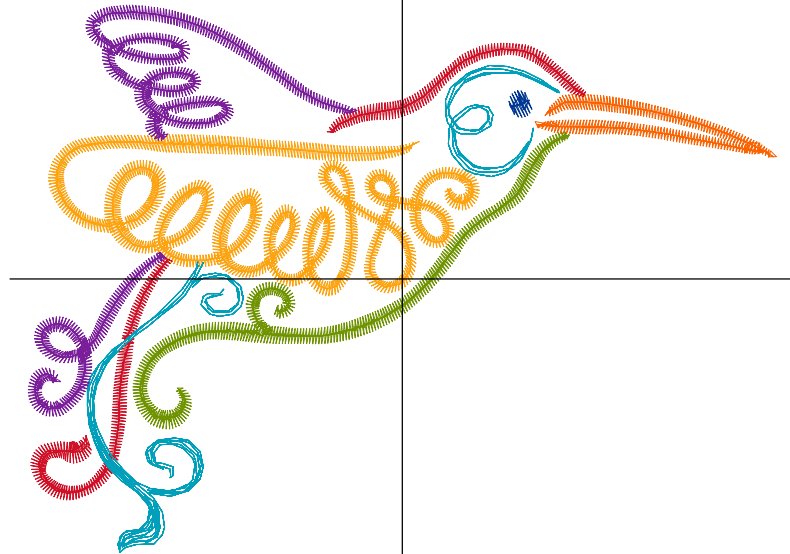

**Design Note:**

No.	Thread	Length(m)
1.	 Robison Anton Super Brite Poly.Emerald.5514	2.81
2.	 Robison Anton Super Brite Poly.Scarlet Flame.9020	3.01
3.	 Robison Anton Super Brite Poly.Jamie Blue.5685	0.32
4.	 Robison Anton Super Brite Poly.Grilled Orange.9072	0.44
5.	 Robison Anton Super Brite Poly.California Blue.5689	0.57
6.	 Robison Anton Super Brite Poly.Purple.5554	0.09
7.	 Robison Anton Super Brite Poly.Iris.5588	1.89
8.	 Robison Anton Super Brite Poly.Yellow.5513	2.16

ZOOM 100%

**Color Sequence:**

Design Name: atwnls0275	Date: 2015-12-12 18:04:08	Customer Name:	Machine Set: Default
Size=99.00 mm x 72.30 mm	Stitch No.=6458	ChangeColor No.=6	Trim No.=9

**Design Note:**

No.	Thread	Length(m)
1.	 Robison Anton Super Brite Poly.Dark Texas Orange.5769	0.64
2.	 Robison Anton Super Brite Poly.Yellow Mist.5709	3.28
3.	 Robison Anton Super Brite Poly.Sapphire.5580	0.06
4.	 Robison Anton Super Brite Poly.Scarlet Flame.9020	1.05
5.	 Robison Anton Super Brite Poly.Green Dust.5757	1.33
6.	 Robison Anton Super Brite Poly.Blue Fringe.9054	2.67
7.	 Robison Anton Super Brite Poly.Iris.5588	1.93

ZOOM 100%

**Color Sequence:**

Design Name: atwnls0276	Customer Name:	Machine Set: Default	
Size=98.20 mm x 74.60 mm	Stitch No.=6499	ChangeColor No.=6	Trim No.=8

**Design Note:**

No.	Thread	Length(m)
1.	 Robison Anton Super Brite Poly.Scarlet Flame.9020	1.99
2.	 Robison Anton Super Brite Poly.Cheeky Pink.9161	2.04
3.	 Robison Anton Super Brite Poly.Dark Texas Orange.5769	0.40
4.	 Robison Anton Super Brite Poly.Baltic Blue.5741	1.02
5.	 Robison Anton Super Brite Poly.Golden Chair.9050	1.38
6.	 Robison Anton Super Brite Poly.Iris.5588	1.70
7.	 Robison Anton Super Brite Poly.Blue Fringe.9054	2.47