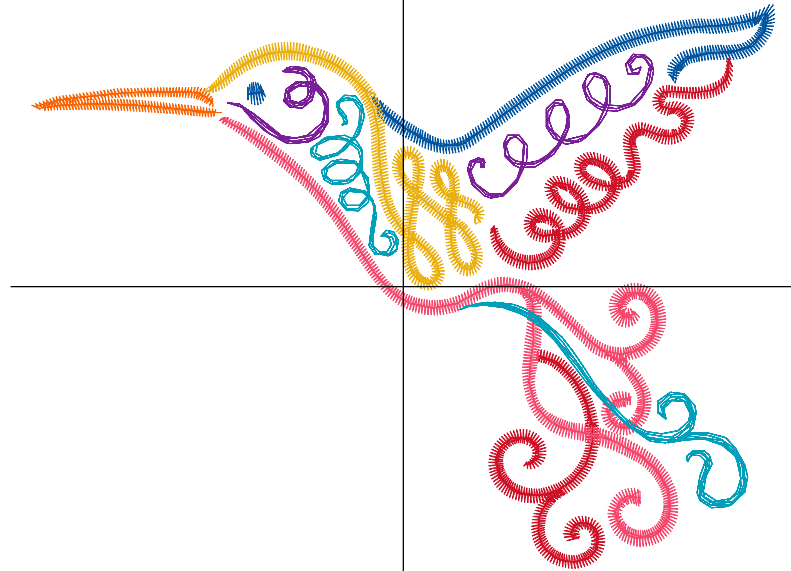

ZOOM 100%

**Color Sequence:**

Design Name: atwnls0276	Customer Name:	Machine Set: Default	
Size=98.20 mm x 74.60 mm	Stitch No.=6499	ChangeColor No.=6	Trim No.=8

**Design Note:**

No.	Thread	Length(m)
1.	 Robison Anton Super Brite Poly.Scarlet Flame.9020	1.99
2.	 Robison Anton Super Brite Poly.Cheeky Pink.9161	2.04
3.	 Robison Anton Super Brite Poly.Dark Texas Orange.5769	0.40
4.	 Robison Anton Super Brite Poly.Baltic Blue.5741	1.02
5.	 Robison Anton Super Brite Poly.Golden Chair.9050	1.38
6.	 Robison Anton Super Brite Poly.Iris.5588	1.70
7.	 Robison Anton Super Brite Poly.Blue Fringe.9054	2.47

ZOOM 100%

**Color Sequence:**

Design Name: atwnls0277	Date: 2015-12-12 18:12:51	Customer Name:	Machine Set: Default
Size=86.10 mm x 99.20 mm	Stitch No.=5393	ChangeColor No.=8	Trim No.=5

**Design Note:**

No.	Thread	Length(m)
1.	Robison Anton Super Brite Poly.Fire Blue.5736	0.04
2.	Robison Anton Super Brite Poly.Dark Texas Orange.5769	0.49
3.	Robison Anton Super Brite Poly.Iris.5588	0.36
4.	Robison Anton Super Brite Poly.Dark Melody.9031	0.81
5.	Robison Anton Super Brite Poly.Amanda Lavender.9048	0.86
6.	Robison Anton Super Brite Poly.Wild Pink.5559	1.29
7.	Robison Anton Super Brite Poly.Green Dust.5757	0.47
8.	Robison Anton Super Brite Poly.Scarlet Flame.9020	2.29
9.	Robison Anton Super Brite Poly.Yellow Mist.5709	2.24

ZOOM 100%

**Color Sequence:**

Design Name: atwnls0278	Customer Name:	Machine Set: Default	
Size=98.40 mm x 74.80 mm	Stitch No.=5204	ChangeColor No.=7	Trim No.=7

**Design Note:**

No.	Thread	Length(m)
1.	 Robison Anton Super Brite Poly.Passion.5591	1.40
2.	 Robison Anton Super Brite Poly.Grilled Orange.9072	0.71
3.	 Robison Anton Super Brite Poly.Pink Bleeding Heart.9012	1.16
4.	 Robison Anton Super Brite Poly.Sapphire.5580	2.11
5.	 Robison Anton Super Brite Poly.Enventide Green.9147	0.91
6.	 Robison Anton Super Brite Poly.China Blue.5823	0.88
7.	 Robison Anton Super Brite Poly.Golden Poppy.5630	0.92
8.	 Robison Anton Super Brite Poly.Rose Pink.5806	1.25