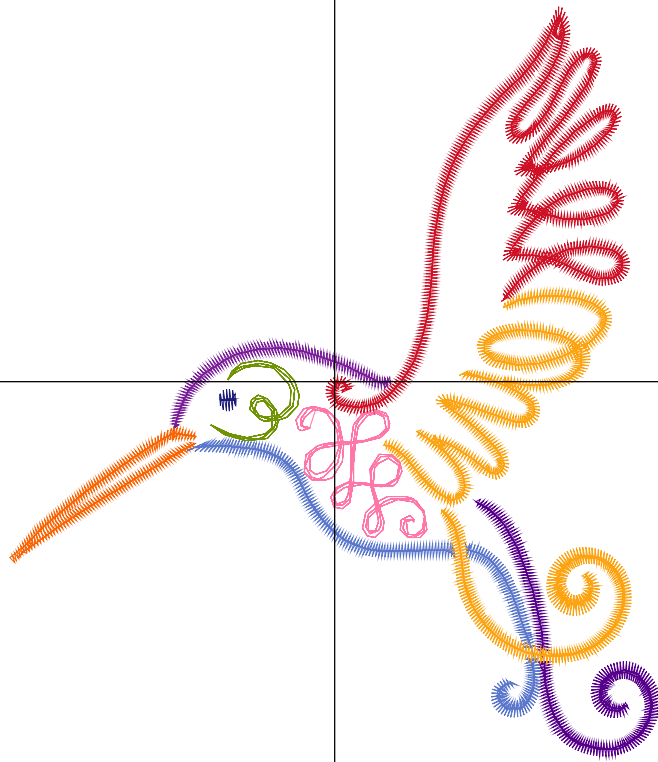

ZOOM 100%

**Color Sequence:**

Design Name: atwnls0276	Customer Name:	Machine Set: Default	
Size=98.20 mm x 74.60 mm	Stitch No.=6499	ChangeColor No.=6	Trim No.=8

**Design Note:**

No.	Thread	Length(m)
1.	 Robison Anton Super Brite Poly.Scarlet Flame.9020	1.99
2.	 Robison Anton Super Brite Poly.Cheeky Pink.9161	2.04
3.	 Robison Anton Super Brite Poly.Dark Texas Orange.5769	0.40
4.	 Robison Anton Super Brite Poly.Baltic Blue.5741	1.02
5.	 Robison Anton Super Brite Poly.Golden Chair.9050	1.38
6.	 Robison Anton Super Brite Poly.Iris.5588	1.70
7.	 Robison Anton Super Brite Poly.Blue Fringe.9054	2.47

ZOOM 100%

**Color Sequence:**

Design Name: atwnls0277	Date: 2015-12-12 18:12:51	Customer Name:	Machine Set: Default
Size=86.10 mm x 99.20 mm	Stitch No.=5393	ChangeColor No.=8	Trim No.=5

**Design Note:**

No.	Thread	Length(m)
1.	Robison Anton Super Brite Poly.Fire Blue.5736	0.04
2.	Robison Anton Super Brite Poly.Dark Texas Orange.5769	0.49
3.	Robison Anton Super Brite Poly.Iris.5588	0.36
4.	Robison Anton Super Brite Poly.Dark Melody.9031	0.81
5.	Robison Anton Super Brite Poly.Amanda Lavender.9048	0.86
6.	Robison Anton Super Brite Poly.Wild Pink.5559	1.29
7.	Robison Anton Super Brite Poly.Green Dust.5757	0.47
8.	Robison Anton Super Brite Poly.Scarlet Flame.9020	2.29
9.	Robison Anton Super Brite Poly.Yellow Mist.5709	2.24

ZOOM 100%

**Color Sequence:**

Design Name: atwnls0278	Customer Name:	Machine Set: Default	
Size=98.40 mm x 74.80 mm	Stitch No.=5204	ChangeColor No.=7	Trim No.=7

**Design Note:**

No.	Thread	Length(m)
1.	 Robison Anton Super Brite Poly.Passion.5591	1.40
2.	 Robison Anton Super Brite Poly.Grilled Orange.9072	0.71
3.	 Robison Anton Super Brite Poly.Pink Bleeding Heart.9012	1.16
4.	 Robison Anton Super Brite Poly.Sapphire.5580	2.11
5.	 Robison Anton Super Brite Poly.Enventide Green.9147	0.91
6.	 Robison Anton Super Brite Poly.China Blue.5823	0.88
7.	 Robison Anton Super Brite Poly.Golden Poppy.5630	0.92
8.	 Robison Anton Super Brite Poly.Rose Pink.5806	1.25