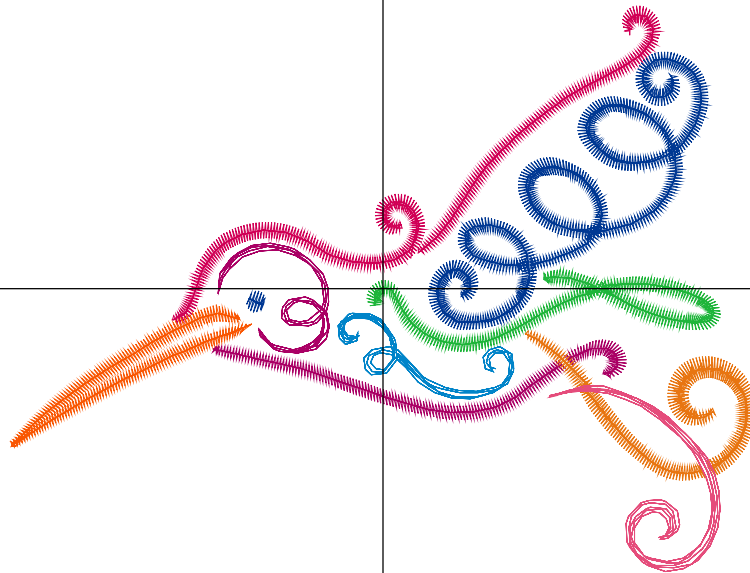

ZOOM 100%

**Color Sequence:**

Design Name: atwnls0278	Customer Name:	Machine Set: Default	
Size=98.40 mm x 74.80 mm	Stitch No.=5204	ChangeColor No.=7	Trim No.=7

**Design Note:**

No.	Thread	Length(m)
1.	 Robison Anton Super Brite Poly.Passion.5591	1.40
2.	 Robison Anton Super Brite Poly.Grilled Orange.9072	0.71
3.	 Robison Anton Super Brite Poly.Pink Bleeding Heart.9012	1.16
4.	 Robison Anton Super Brite Poly.Sapphire.5580	2.11
5.	 Robison Anton Super Brite Poly.Enventide Green.9147	0.91
6.	 Robison Anton Super Brite Poly.China Blue.5823	0.88
7.	 Robison Anton Super Brite Poly.Golden Poppy.5630	0.92
8.	 Robison Anton Super Brite Poly.Rose Pink.5806	1.25

ZOOM 100%

**Color Sequence:**

Design Name: atwnls0279	Customer Name:	Machine Set: Default	
Size=96.10 mm x 98.60 mm	Stitch No.=7339	ChangeColor No.=9	Trim No.=2

**Design Note:**

No.	Thread	Length(m)
1.	Robison Anton Super Brite Poly.Jockey Red.5581	2.50
2.	Robison Anton Super Brite Poly.Golden Poppy.5630	1.80
3.	Robison Anton Super Brite Poly.Nikko Blue.9022	0.71
4.	Robison Anton Super Brite Poly.Sapphire.5580	1.34
5.	Robison Anton Super Brite Poly.Misty.5608	2.75
6.	Robison Anton Super Brite Poly.Iris.5588	0.98
7.	Robison Anton Super Brite Poly.Finch.9035	0.51
8.	Robison Anton Super Brite Poly.Green Dust.5757	1.90
9.	Robison Anton Super Brite Poly.PN Navy (24).5824	0.06
10.	Robison Anton Super Brite Poly.Dark Texas Orange.5769	0.53