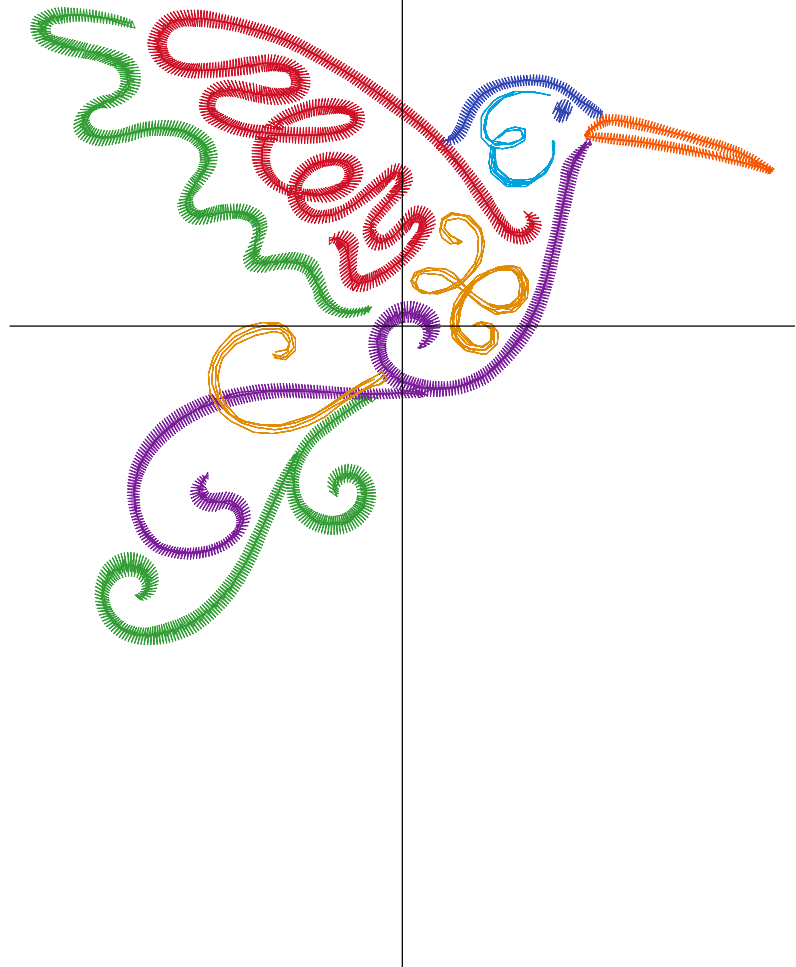

Design Name: atwnls0274	Customer Name:	Machine Set: Default	
Size=98.40 mm x 84.40 mm	Stitch No.=6045	ChangeColor No.=7	Trim No.=9

Design Note:

No.	Thread	Length(m)
1.	Robison Anton Super Brite Poly.Emerald.5514	2.81
2.	Robison Anton Super Brite Poly.Scarlet Flame.9020	3.01
3.	Robison Anton Super Brite Poly.Jamie Blue.5685	0.32
4.	Robison Anton Super Brite Poly.Grilled Orange.9072	0.44
5.	Robison Anton Super Brite Poly.California Blue.5689	0.57
6.	Robison Anton Super Brite Poly.Purple.5554	0.09
7.	Robison Anton Super Brite Poly.Iris.5588	1.89
8.	Robison Anton Super Brite Poly.Yellow.5513	2.16

ZOOM 100%