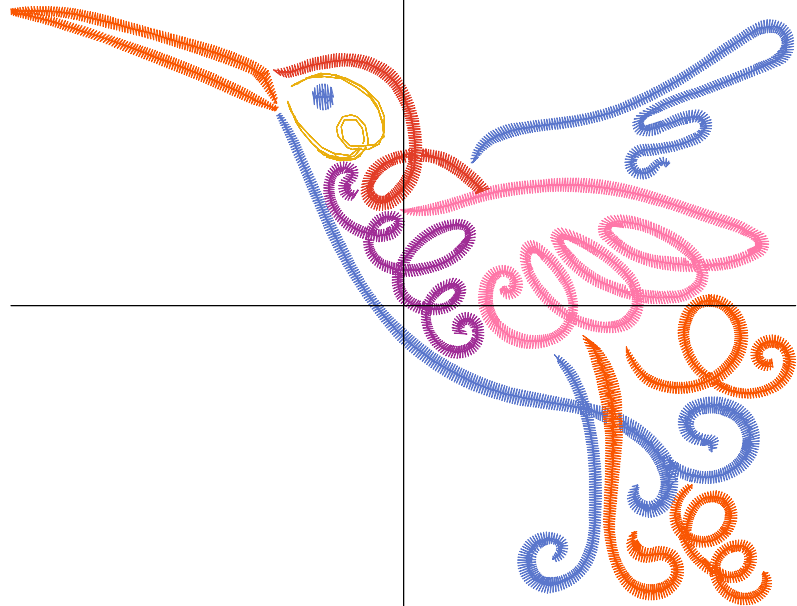

Design Name: atwnls0273	Customer Name:	Machine Set: Default	
Size=118.30 mm x 90.30 mm	Stitch No.=6976	ChangeColor No.=6	Trim No.=10

Design Note:

No.	Thread	Length(m)
1.	Robison Anton Super Brite Poly.Amanda Lavender.9048	3.88
2.	Robison Anton Super Brite Poly.Grilled Orange.9072	2.50
3.	Robison Anton Super Brite Poly.Wild Pink.5559	2.64
4.	Robison Anton Super Brite Poly.Rich Pink.9097	1.27
5.	Robison Anton Super Brite Poly.Orangeade.5767	0.87
6.	Robison Anton Super Brite Poly.Grilled Orange.9072	0.89
7.	Robison Anton Super Brite Poly.Golden Chair.9050	0.60

ZOOM 88%