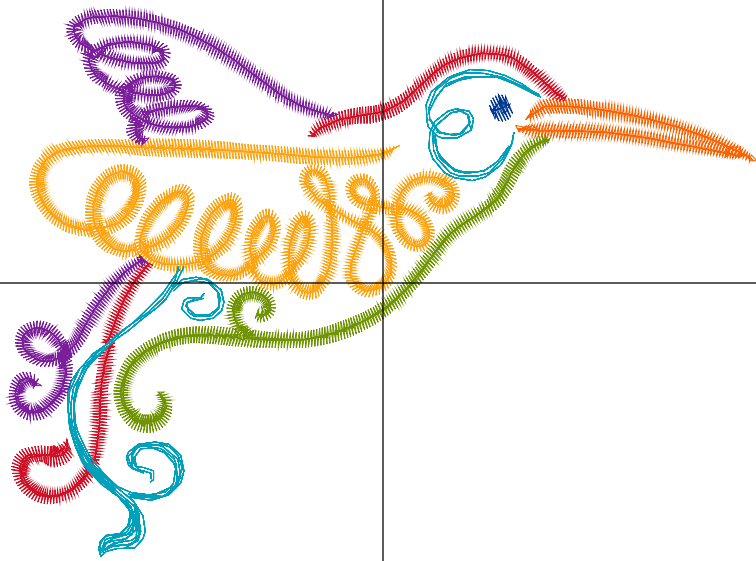

**Design Note:**

No.	Thread	Length(m)
1.	 Robison Anton Super Brite Poly.Emerald.5514	2.81
2.	 Robison Anton Super Brite Poly.Scarlet Flame.9020	3.01
3.	 Robison Anton Super Brite Poly.Jamie Blue.5685	0.32
4.	 Robison Anton Super Brite Poly.Grilled Orange.9072	0.44
5.	 Robison Anton Super Brite Poly.California Blue.5689	0.57
6.	 Robison Anton Super Brite Poly.Purple.5554	0.09
7.	 Robison Anton Super Brite Poly.Iris.5588	1.89
8.	 Robison Anton Super Brite Poly.Yellow.5513	2.16

ZOOM 100%

**Color Sequence:**

Design Name: atwnls0275	Date: 2015-12-12 18:04:08	Customer Name:	Machine Set: Default
Size=99.00 mm x 72.30 mm	Stitch No.=6458	ChangeColor No.=6	Trim No.=9

**Design Note:**

No.	Thread	Length(m)
1.	 Robison Anton Super Brite Poly.Dark Texas Orange.5769	0.64
2.	 Robison Anton Super Brite Poly.Yellow Mist.5709	3.28
3.	 Robison Anton Super Brite Poly.Sapphire.5580	0.06
4.	 Robison Anton Super Brite Poly.Scarlet Flame.9020	1.05
5.	 Robison Anton Super Brite Poly.Green Dust.5757	1.33
6.	 Robison Anton Super Brite Poly.Blue Fringe.9054	2.67
7.	 Robison Anton Super Brite Poly.Iris.5588	1.93

ZOOM 100%

**Color Sequence:**

Design Name: atwnls0276	Customer Name:	Machine Set: Default	
Size=98.20 mm x 74.60 mm	Stitch No.=6499	ChangeColor No.=6	Trim No.=8

**Design Note:**

No.	Thread	Length(m)
1.	 Robison Anton Super Brite Poly.Scarlet Flame.9020	1.99
2.	 Robison Anton Super Brite Poly.Cheeky Pink.9161	2.04
3.	 Robison Anton Super Brite Poly.Dark Texas Orange.5769	0.40
4.	 Robison Anton Super Brite Poly.Baltic Blue.5741	1.02
5.	 Robison Anton Super Brite Poly.Golden Chair.9050	1.38
6.	 Robison Anton Super Brite Poly.Iris.5588	1.70
7.	 Robison Anton Super Brite Poly.Blue Fringe.9054	2.47