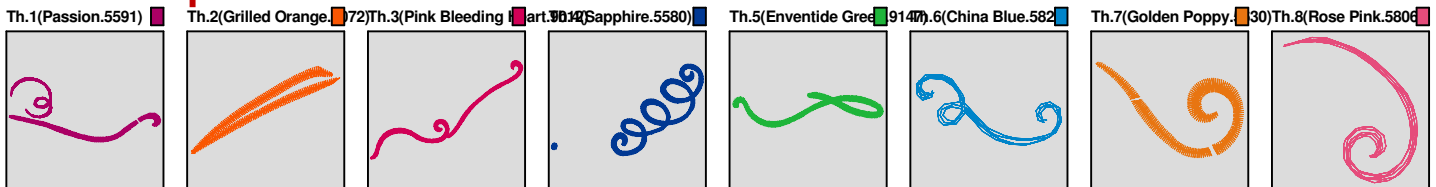

ZOOM 100%

**Color Sequence:**

Design Name: atwnls0278	Customer Name:	Machine Set: Default	
Size=98.40 mm x 74.80 mm	Stitch No.=5204	ChangeColor No.=7	Trim No.=7

**Design Note:**

No.	Thread	Length(m)
1.	 Robison Anton Super Brite Poly.Passion.5591	1.40
2.	 Robison Anton Super Brite Poly.Grilled Orange.9072	0.71
3.	 Robison Anton Super Brite Poly.Pink Bleeding Heart.9012	1.16
4.	 Robison Anton Super Brite Poly.Sapphire.5580	2.11
5.	 Robison Anton Super Brite Poly.Enventide Green.9147	0.91
6.	 Robison Anton Super Brite Poly.China Blue.5823	0.88
7.	 Robison Anton Super Brite Poly.Golden Poppy.5630	0.92
8.	 Robison Anton Super Brite Poly.Rose Pink.5806	1.25

ZOOM 100%

**Color Sequence:**

Design Name: atwnls0279	Customer Name:	Machine Set: Default	
Size=96.10 mm x 98.60 mm	Stitch No.=7339	ChangeColor No.=9	Trim No.=2

**Design Note:**

No.	Thread	Length(m)
1.	Robison Anton Super Brite Poly.Jockey Red.5581	2.50
2.	Robison Anton Super Brite Poly.Golden Poppy.5630	1.80
3.	Robison Anton Super Brite Poly.Nikko Blue.9022	0.71
4.	Robison Anton Super Brite Poly.Sapphire.5580	1.34
5.	Robison Anton Super Brite Poly.Misty.5608	2.75
6.	Robison Anton Super Brite Poly.Iris.5588	0.98
7.	Robison Anton Super Brite Poly.Finch.9035	0.51
8.	Robison Anton Super Brite Poly.Green Dust.5757	1.90
9.	Robison Anton Super Brite Poly.PN Navy (24).5824	0.06
10.	Robison Anton Super Brite Poly.Dark Texas Orange.5769	0.53