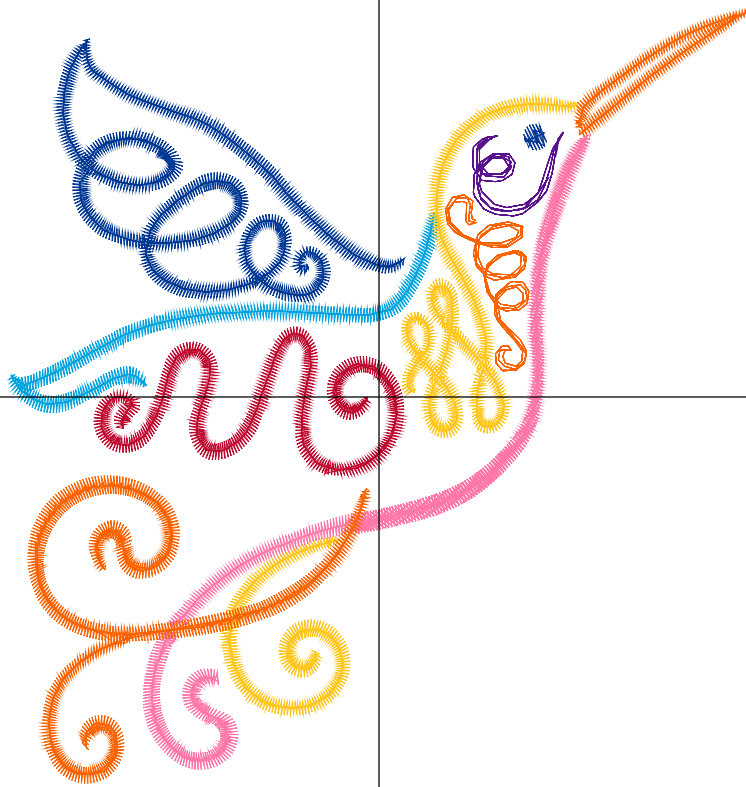

Design Name: atwnls0281	Customer Name:	Machine Set: Default	
Size=97.80 mm x 102.40 mm	Stitch No.=7825	ChangeColor No.=7	Trim No.=7

**Design Note:**

No.	Thread	Length(m)
1.	Robison Anton Super Brite Poly.Sapphire.5580	2.37
2.	Robison Anton Super Brite Poly.California Blue.5689	1.05
3.	Robison Anton Super Brite Poly.Jockey Red.5581	1.54
4.	Robison Anton Super Brite Poly.Warm Sunshine.9172	2.32
5.	Robison Anton Super Brite Poly.Wild Pink.5559	2.59
6.	Robison Anton Super Brite Poly.Dark Texas Orange.5769	3.12
7.	Robison Anton Super Brite Poly.Regal Purple.9021	0.67
8.	Robison Anton Super Brite Poly.Dark Texas Orange.5769	0.48

ZOOM 100%

**Color Sequence:**

Design Name: hummer10	Customer Name:	Machine Set: Default	
Size=96.80 mm x 85.60 mm	Stitch No.=6006	ChangeColor No.=8	Trim No.=6

**Design Note:**

No.	Thread	Length(m)
1.	Robison Anton Super Brite Poly.Jamie Blue.5685	2.33
2.	Robison Anton Super Brite Poly.Wild Pink.5559	1.23
3.	Robison Anton Super Brite Poly.New Berry.5800	1.49
4.	Robison Anton Super Brite Poly.Dolphin Blue.5829	1.51
5.	Robison Anton Super Brite Poly.Yellow.5513	0.85
6.	Robison Anton Super Brite Poly.New Berry.5800	1.05
7.	Robison Anton Super Brite Poly.Enventide Green.9147	0.98
8.	Robison Anton Super Brite Poly.Yellow.5513	0.54
9.	Robison Anton Super Brite Poly.Orangeade.5767	0.51