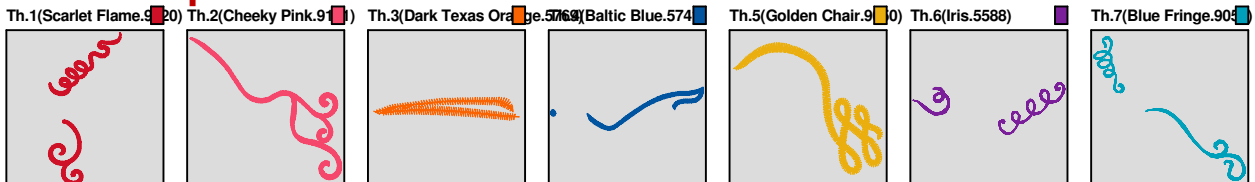

ZOOM 100%

**Color Sequence:**

Design Name: atwnls0275	Date: 2015-12-12 18:04:08	Customer Name:	Machine Set: Default
Size=99.00 mm x 72.30 mm	Stitch No.=6458	ChangeColor No.=6	Trim No.=9

**Design Note:**

No.	Thread	Length(m)
1.	 Robison Anton Super Brite Poly.Dark Texas Orange.5769	0.64
2.	 Robison Anton Super Brite Poly.Yellow Mist.5709	3.28
3.	 Robison Anton Super Brite Poly.Sapphire.5580	0.06
4.	 Robison Anton Super Brite Poly.Scarlet Flame.9020	1.05
5.	 Robison Anton Super Brite Poly.Green Dust.5757	1.33
6.	 Robison Anton Super Brite Poly.Blue Fringe.9054	2.67
7.	 Robison Anton Super Brite Poly.Iris.5588	1.93

ZOOM 100%

**Color Sequence:**

Design Name: atwnls0276	Customer Name:	Machine Set: Default	
Size=98.20 mm x 74.60 mm	Stitch No.=6499	ChangeColor No.=6	Trim No.=8

**Design Note:**

No.	Thread	Length(m)
1.	 Robison Anton Super Brite Poly.Scarlet Flame.9020	1.99
2.	 Robison Anton Super Brite Poly.Cheeky Pink.9161	2.04
3.	 Robison Anton Super Brite Poly.Dark Texas Orange.5769	0.40
4.	 Robison Anton Super Brite Poly.Baltic Blue.5741	1.02
5.	 Robison Anton Super Brite Poly.Golden Chair.9050	1.38
6.	 Robison Anton Super Brite Poly.Iris.5588	1.70
7.	 Robison Anton Super Brite Poly.Blue Fringe.9054	2.47

ZOOM 100%

**Color Sequence:**

Design Name: atwnls0277	Date: 2015-12-12 18:12:51	Customer Name:	Machine Set: Default
Size=86.10 mm x 99.20 mm	Stitch No.=5393	ChangeColor No.=8	Trim No.=5

**Design Note:**

No.	Thread	Length(m)
1.	Robison Anton Super Brite Poly.Fire Blue.5736	0.04
2.	Robison Anton Super Brite Poly.Dark Texas Orange.5769	0.49
3.	Robison Anton Super Brite Poly.Iris.5588	0.36
4.	Robison Anton Super Brite Poly.Dark Melody.9031	0.81
5.	Robison Anton Super Brite Poly.Amanda Lavender.9048	0.86
6.	Robison Anton Super Brite Poly.Wild Pink.5559	1.29
7.	Robison Anton Super Brite Poly.Green Dust.5757	0.47
8.	Robison Anton Super Brite Poly.Scarlet Flame.9020	2.29
9.	Robison Anton Super Brite Poly.Yellow Mist.5709	2.24