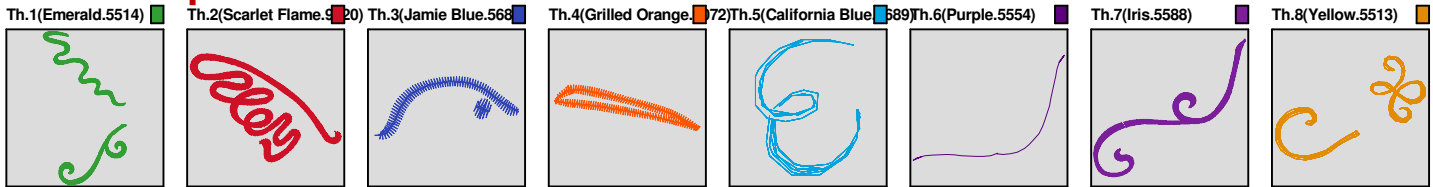

Color Sequence: