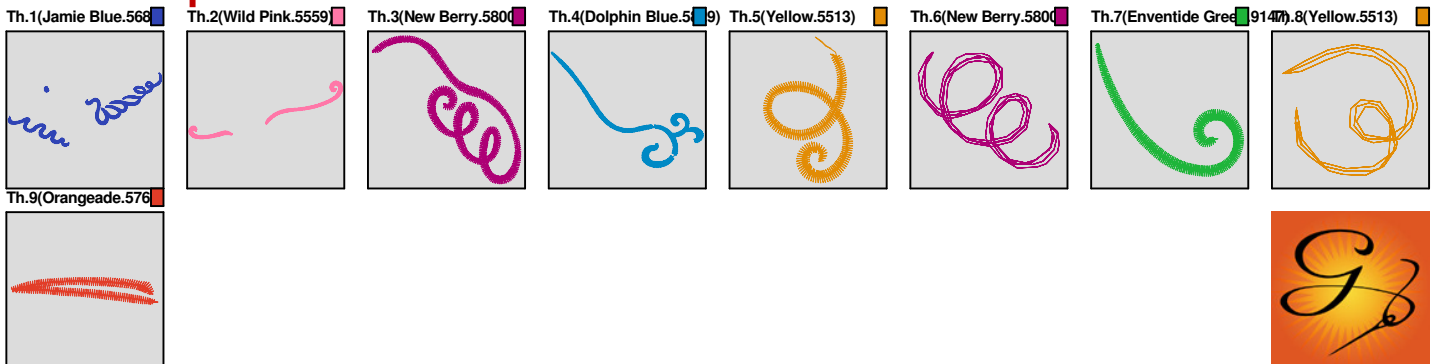

Color Sequence: