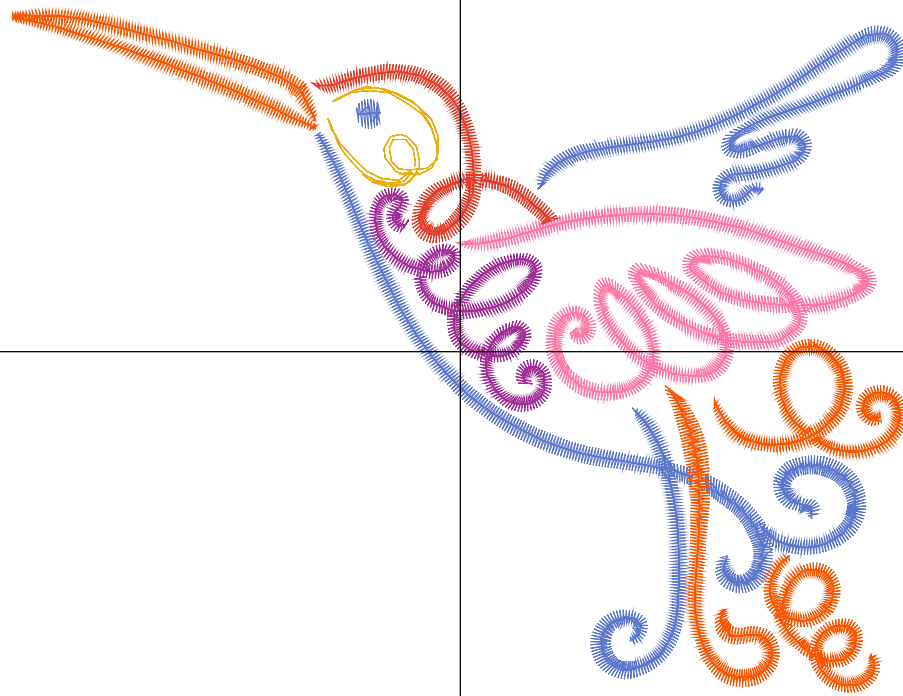

Design Name: atwnls0274	Customer Name:	Machine Set: Default	
Size=98.40 mm x 84.40 mm	Stitch No.=6045	ChangeColor No.=7	Trim No.=9

Design Note:

No.	Thread	Length(m)
1.	Robison Anton Super Brite Poly.Emerald.5514	2.81
2.	Robison Anton Super Brite Poly.Scarlet Flame.9020	3.01
3.	Robison Anton Super Brite Poly.Jamie Blue.5685	0.32
4.	Robison Anton Super Brite Poly.Grilled Orange.9072	0.44
5.	Robison Anton Super Brite Poly.California Blue.5689	0.57
6.	Robison Anton Super Brite Poly.Purple.5554	0.09
7.	Robison Anton Super Brite Poly.Iris.5588	1.89
8.	Robison Anton Super Brite Poly.Yellow.5513	2.16

ZOOM 100%