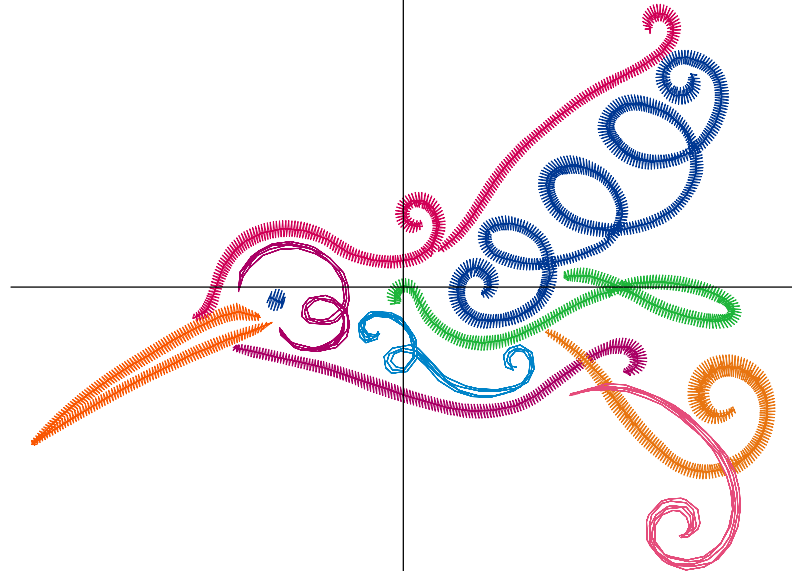

ZOOM 100%

**Color Sequence:**

Design Name: atwnls0278	Customer Name:	Machine Set: Default	
Size=98.40 mm x 74.80 mm	Stitch No.=5204	ChangeColor No.=7	Trim No.=7

**Design Note:**

No.	Thread	Length(m)
1.	 Robison Anton Super Brite Poly.Passion.5591	1.40
2.	 Robison Anton Super Brite Poly.Grilled Orange.9072	0.71
3.	 Robison Anton Super Brite Poly.Pink Bleeding Heart.9012	1.16
4.	 Robison Anton Super Brite Poly.Sapphire.5580	2.11
5.	 Robison Anton Super Brite Poly.Enventide Green.9147	0.91
6.	 Robison Anton Super Brite Poly.China Blue.5823	0.88
7.	 Robison Anton Super Brite Poly.Golden Poppy.5630	0.92
8.	 Robison Anton Super Brite Poly.Rose Pink.5806	1.25

ZOOM 100%

**Color Sequence:**

Design Name: atwnls0279	Customer Name:	Machine Set: Default	
Size=96.10 mm x 98.60 mm	Stitch No.=7339	ChangeColor No.=9	Trim No.=2

**Design Note:**

No.	Thread	Length(m)
1.	Robison Anton Super Brite Poly.Jockey Red.5581	2.50
2.	Robison Anton Super Brite Poly.Golden Poppy.5630	1.80
3.	Robison Anton Super Brite Poly.Nikko Blue.9022	0.71
4.	Robison Anton Super Brite Poly.Sapphire.5580	1.34
5.	Robison Anton Super Brite Poly.Misty.5608	2.75
6.	Robison Anton Super Brite Poly.Iris.5588	0.98
7.	Robison Anton Super Brite Poly.Finch.9035	0.51
8.	Robison Anton Super Brite Poly.Green Dust.5757	1.90
9.	Robison Anton Super Brite Poly.PN Navy (24).5824	0.06
10.	Robison Anton Super Brite Poly.Dark Texas Orange.5769	0.53