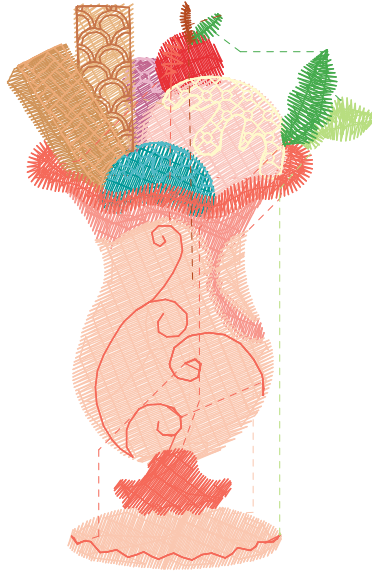

Color	Code	Length (mm)	Color	Code	Length (mm)
1. Dark Coral--Floriani's Polyester	143 Floriani's Polyester	218.0	10. Muted Spice--Floriani's Polyester	767 Floriani's Polyester	450.6
2. Powder Puff--Floriani's Polyester	133 Floriani's Polyester	352.3	11. Old World Buff--Floriani's Polyester	743 Floriani's Polyester	1258.4
3. Light Lilac--Floriani's Polyester	131 Floriani's Polyester	113.5	12. Sahara Tan--Floriani's Polyester	783 Floriani's Polyester	511.9
4. Rust--Floriani's Polyester	145 Floriani's Polyester	445.0	13. Coral--Floriani's Polyester	141 Floriani's Polyester	954.0
5. Fleshtone--Floriani's Polyester	163 Floriani's Polyester	1222.3	14. Pink Flesh--Floriani's Polyester	180 Floriani's Polyester	5303.7
6. Blue Azure--Floriani's Polyester	2040 Floriani's Polyester	618.6	15. Dark Coral--Floriani's Polyester	143 Floriani's Polyester	2050.6
7. Blue Harmony--Floriani's Polyester	K33 Floriani's Polyester	246.1	16. Cape Green--Floriani's Polyester	228 Floriani's Polyester	358.9
8. Vanilla--Floriani's Polyester	531 Floriani's Polyester	560.2	17. Sour Apple--Floriani's Polyester	231 Floriani's Polyester	504.4
9. Pottery Buff--Floriani's Polyester	741 Floriani's Polyester	675.8	18. Sienna Brown--Floriani's Polyester	785 Floriani's Polyester	98.7

Notes: ICE CREAM SOCIAL
Digitized by - Holly Pike
www.ArtisticThreadworks.com