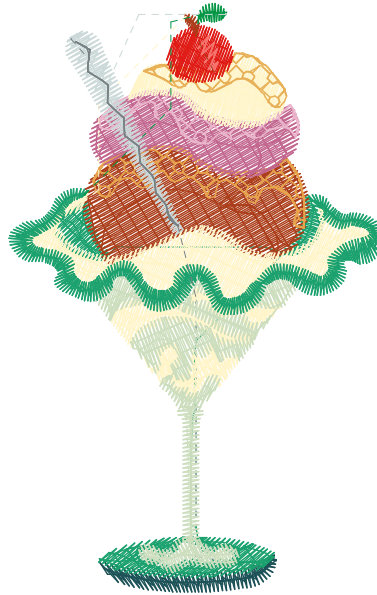

Color	Code	Length (mm)	Color	Code	Length (mm)
1. Floriani's Polyester	074 Floriani's Polyester	411.2	10. Sweet Melon--Floriani's Polyester	751 Floriani's Polyester	258.8
2. Pale Jade--Floriani's Polyester	263 Floriani's Polyester	1055.2	11. Fire Engine Red--Floriani's Polyester	702 Floriani's Polyester	405.8
3. Cream--Floriani's Polyester	540 Floriani's Polyester	1087.2	12. Misty Maize--Floriani's Polyester	182 Floriani's Polyester	71.3
4. Spearmint--Floriani's Polyester	252 Floriani's Polyester	1824.2	13. Berkshire Brick--Floriani's Polyester	786 Floriani's Polyester	38.8
5. Berkshire Brick--Floriani's Polyester	786 Floriani's Polyester	1883.0	14. Cream--Floriani's Polyester	540 Floriani's Polyester	1629.6
6. Aurora Orange--Floriani's Polyester	752 Floriani's Polyester	509.7	15. Pale Jade--Floriani's Polyester	263 Floriani's Polyester	1430.3
7. Powder Puff--Floriani's Polyester	133 Floriani's Polyester	1118.4	16. Spring Green--Floriani's Polyester	232 Floriani's Polyester	95.3
8. Light Lilac--Floriani's Polyester	131 Floriani's Polyester	333.6	17. Light Gray--Floriani's Polyester	483 Floriani's Polyester	541.2
9. Cream--Floriani's Polyester	540 Floriani's Polyester	968.7	18. Gray--Floriani's Polyester	485 Floriani's Polyester	126.1

Notes: ICE CREAM SOCIAL
Digitized by - Holly Pike
www.ArtisticThreadworks.com