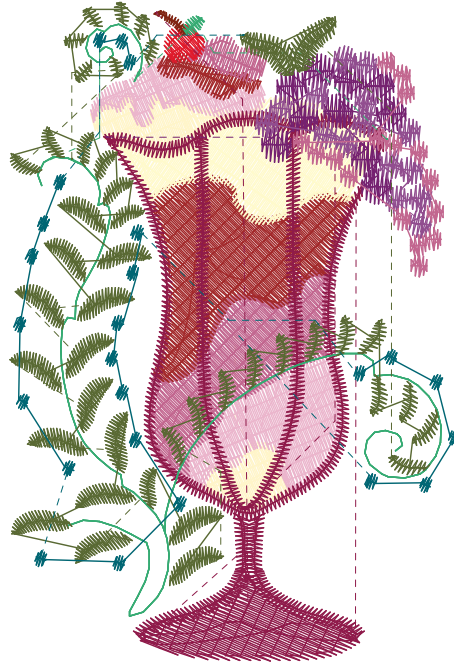

Color	Code	Length (mm)	Color	Code	Length (mm)
1. Cream--Floriani's Polyester	540 Floriani's Polyester	507.3	10. Iron Rust--Floriani's Polyester	188 Floriani's Polyester	152.4
2. Light Lilac--Floriani's Polyester	131 Floriani's Polyester	1489.4	11. Dark Cinnamon--Floriani's Polyester	769 Floriani's Polyester	49.1
3. Powder Puff--Floriani's Polyester	133 Floriani's Polyester	1885.9	12. Fandango--Floriani's Polyester	137 Floriani's Polyester	4083.4
4. Deep Mauve--Floriani's Polyester	167 Floriani's Polyester	2387.9	13. Luxury--Floriani's Polyester	675 Floriani's Polyester	967.3
5. Vanilla--Floriani's Polyester	531 Floriani's Polyester	2059.7	14. Lavender--Floriani's Polyester	673 Floriani's Polyester	919.2
6. Cream--Floriani's Polyester	540 Floriani's Polyester	715.0	15. Powder Puff--Floriani's Polyester	133 Floriani's Polyester	707.0
7. Light Lilac--Floriani's Polyester	131 Floriani's Polyester	733.5	16. Nile--Floriani's Polyester	262 Floriani's Polyester	1009.4
8. Deep Mauve--Floriani's Polyester	167 Floriani's Polyester	315.7	17. Green Meadow--Floriani's Polyester	277 Floriani's Polyester	3876.9
9. Powder Puff--Floriani's Polyester	133 Floriani's Polyester	285.7	18. Honey Bird--Floriani's Polyester	392 Floriani's Polyester	873.7

Notes: ICE CREAM SOCIAL
Digitized by - Holly Pike
www.ArtisticThreadworks.com