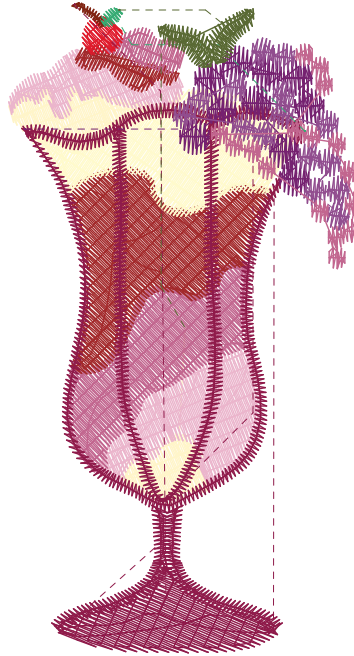

Color	Code	Length (mm)	Color	Code	Length (mm)
1. Cream--Floriani's Polyester	540 Floriani's Polyester	505.8	10. Iron Rust--Floriani's Polyester	188 Floriani's Polyester	152.4
2. Light Lilac--Floriani's Polyester	131 Floriani's Polyester	1489.4	11. Dark Cinnamon--Floriani's Polyester	769 Floriani's Polyester	49.1
3. Powder Puff--Floriani's Polyester	133 Floriani's Polyester	1885.9	12. Fandango--Floriani's Polyester	137 Floriani's Polyester	4083.7
4. Deep Mauve--Floriani's Polyester	167 Floriani's Polyester	2387.9	13. Luxury--Floriani's Polyester	675 Floriani's Polyester	967.2
5. Vanilla--Floriani's Polyester	531 Floriani's Polyester	2059.7	14. Lavender--Floriani's Polyester	673 Floriani's Polyester	915.7
6. Cream--Floriani's Polyester	540 Floriani's Polyester	715.0	15. Powder Puff--Floriani's Polyester	133 Floriani's Polyester	705.2
7. Light Lilac--Floriani's Polyester	131 Floriani's Polyester	733.5	16. Nile--Floriani's Polyester	262 Floriani's Polyester	74.4
8. Deep Mauve--Floriani's Polyester	167 Floriani's Polyester	315.7	17. Green Meadow--Floriani's Polyester	277 Floriani's Polyester	455.5
9. Powder Puff--Floriani's Polyester	133 Floriani's Polyester	285.7			

Notes: ICE CREAM SOCIAL
Digitized by - Holly Pike
www.ArtisticThreadworks.com