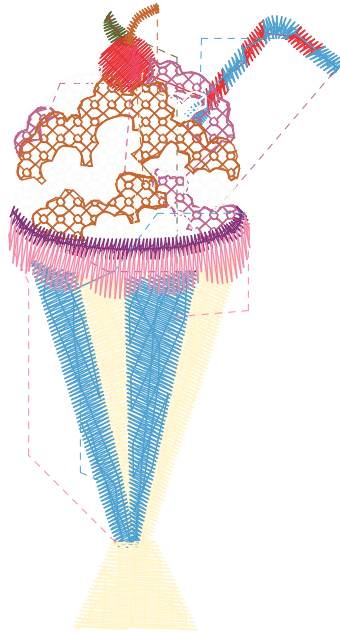

Color	Code	Length (mm)	Color	Code	Length (mm)
1. Green Meadow--Floriani's Polyester	277 Floriani's Polyester	119.4	7. Dark Pink--Floriani's Polyester	106 Floriani's Polyester	83.1
2. Rust--Floriani's Polyester	145 Floriani's Polyester	554.5	8. Cream--Floriani's Polyester	540 Floriani's Polyester	1803.9
3. Tahoe Blue--Floriani's Polyester	371 Floriani's Polyester	333.8	9. Russian Violet--Floriani's Polyester	674 Floriani's Polyester	482.7
4. Powder Puff--Floriani's Polyester	133 Floriani's Polyester	834.9	10. Tahoe Blue--Floriani's Polyester	371 Floriani's Polyester	2004.2
5. Pure White--Floriani's Polyester	800 Floriani's Polyester	1701.7	11. Cream--Floriani's Polyester	540 Floriani's Polyester	730.0
6. Light Sienna--Floriani's Polyester	784 Floriani's Polyester	1332.2	12. Bright Pink--Floriani's Polyester	125 Floriani's Polyester	725.9

Notes: ICE CREAM SOCIAL
Digitized by - Holly Pike
www.ArtisticThreadworks.com