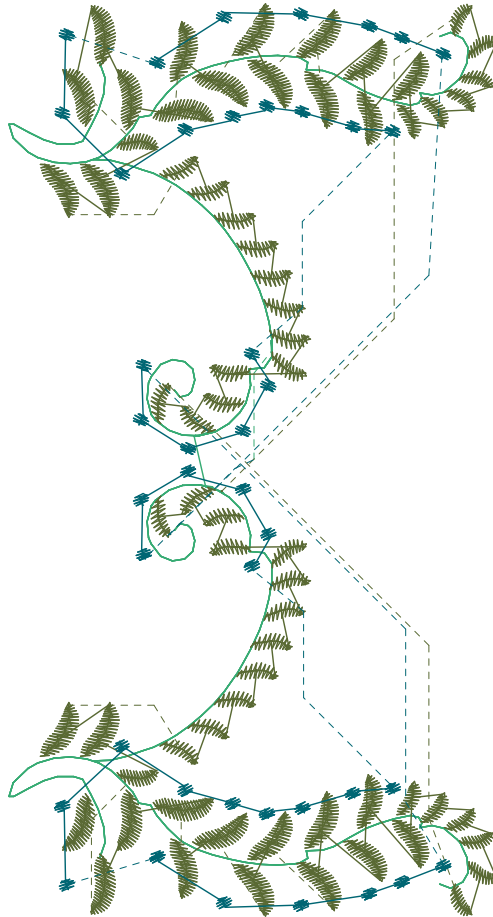

Color	Code	Length (mm)	Color	Code	Length (mm)
1. Nile--Floriani's Polyester	262 Floriani's Polyester	1689.2	3. Honey Bird--Floriani's Polyester	392 Floriani's Polyester	1672.9
2. Green Meadow--Floriani's Polyester	277 Floriani's Polyester	6447.8			

Notes: ICE CREAM SOCIAL
Digitized by - Holly Pike
www.ArtisticThreadworks.com