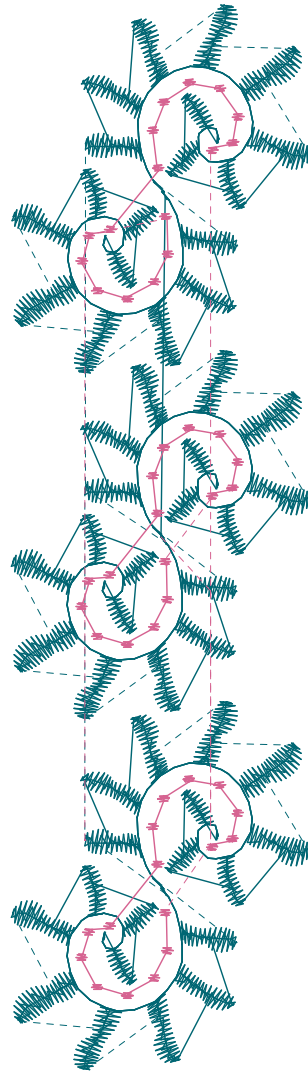

Color	Code	Length (mm)	Color	Code	Length (mm)
1. ■ Honey Bird--Floriani's Polyester	392 Floriani's Polyester	7547.8	2. ■ Zephyr--Floriani's Polyester	601 Floriani's Polyester	1097.4

Notes: ICE CREAM SOCIAL
Digitized by - Holly Pike
www.ArtisticThreadworks.com

For Me and Thee
Distributed by www.Nitasthreadnest.com
Copyright 2009