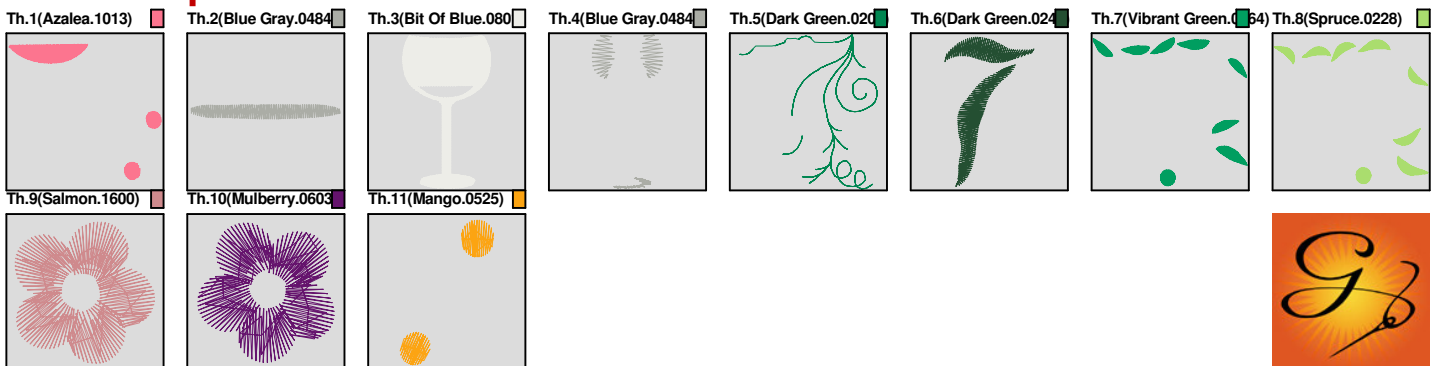

ZOOM 100%

Color Sequence:

Customer Name:	Machine Set: Default		
Size=97.1 mm x 97.6 mm	Stitch No.=8500	ChangeColor No.=10	Trim No.=22

Design Note: www.ArtisticThreadWorks.com
Copyright 2007

No.	Thread	Length(m)
1.	Floriani Poly.Rose Cerise.1082	1.36
2.	Floriani Poly.Country Gray.0484	0.61
3.	Floriani Poly.White.0800	7.04
4.	Floriani Poly.Country Gray.0484	0.57
5.	Floriani Poly.Evergreen.0255	2.17
6.	Floriani Poly.Ivy.0247	1.15
7.	Floriani Poly.Dinosaur Green.0265	2.97
8.	Floriani Poly.Cape Green.0228	2.87
9.	Floriani Poly.Light Mulberry.1600	1.36
10.	Floriani Poly.Viking Purple.0694	1.08
11.	Floriani Poly.Snap Dragon.0546	0.40

ZOOM 100%

Color Sequence:

Customer Name:	Machine Set: Default		
Size=94.0 mm x 97.0 mm	Stitch No.=8728	ChangeColor No.=12	Trim No.=32

Design Note: www.ArtisticThreadWorks.com
 Copyright 2007

No.	Thread	Length(m)
1.	Floriani Poly.Ivy.0247	1.63
2.	Floriani Poly.Ophelia.6655	1.54
3.	Floriani Poly.Regal Purple.0696	5.05
4.	Floriani Poly.Birch.0723	5.09
5.	Floriani Poly.Incan Gold.0711	0.22
6.	Floriani Poly.Country Grey.0483	0.44
7.	Floriani Poly.White.0800	2.50
8.	Floriani Poly.Country Grey.0483	0.15
9.	Floriani Poly.Evergreen.0255	4.08
10.	Floriani Poly.Pastel Blue.0362	0.95
11.	Floriani Poly.Dark Pink.0106	0.30
12.	Floriani Poly.Cabernet.1586	2.08
13.	Floriani Poly.Regal Purple.0675	0.07

ZOOM 100%

Color Sequence:

Th.1(Palmetto.0218)	Th.2(Purple.6655)	Th.3(Dark Purple.0696)	Th.4(Bullion.0723)	Th.5(Almond.0711)	Th.6(Lunar Rock.0483)	Th.7(Bit Of Blue.0800)	Th.8(Lunar Rock.0483)
Th.9(Dark Green.0255)	Th.10(Ultra Blue.0362)	Th.11(Begonia.0106)	Th.12(Red Licorice.1586)	Th.13(Dark Purple.0675)			