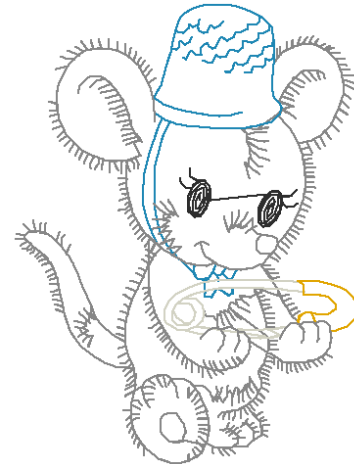

ATWLM0957.pes

Y:\Documents\1 ATW designs to digitize\A Fluffy Sewing Mice Helper\p...
 3 (3/4)" x 3 (7/16)" + 3 Trims
 5678 stitches : 9 colors

- Gray
- Warm Gray
- Gray
- White
- Sky Blue
- Gray
- Sky Blue
- Gray
- Dark Gray

ATWLM0958.pes

Y:\Documents\1 ATW designs to digitize\A Fluffy Sewing Mice Helper\p...
 3 (3/16)" x 3 (3/4)" + 3 Trims
 6456 stitches : 15 colors

- Warm Gray
- Deep Gold
- Red
- Tangerine
- Blue
- Gray
- White
- Dark Gray
- Sky Blue
- Gray
- Sky Blue
- Gray
- Warm Gray
- Teal Green
- Tangerine

ATWLM0959.pes

Y:\Documents\1 ATW designs to digitize\A Fluffy Sewing Mice Helper\p...
 2 (13/16)" x 3 (3/4)"
 5516 stitches : 6 colors

- Gray
- Sky Blue
- Warm Gray
- Deep Gold
- Gray
- Dark Gray

ATWLM0960.pes

Y:\Documents\1 ATW designs to digitize\A Fluffy Sewing Mice Helper\p...
 3 (3/4)" x 2 (5/16)" + 4 Trims
 6023 stitches : 13 colors

- Sky Blue
- Gray
- Tangerine
- Gray
- Teal Green
- Deep Rose
- Dark Fuschia
- Lilac
- Warm Gray
- White
- Dark Gray
- Sky Blue
- Gray