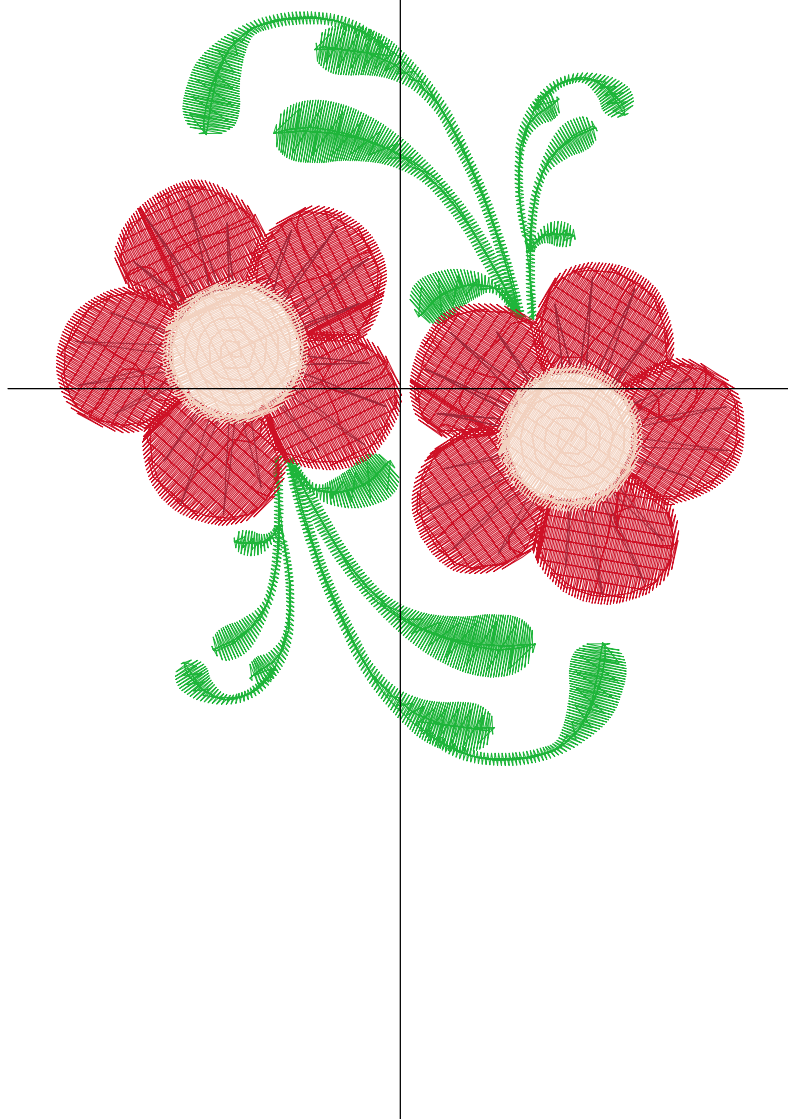

Design Note:

No.	Thread	Length(m)
1.	 Robison Anton Super Brite Poly.Enventide Green.9147	7.09
2.	 Robison Anton Super Brite Poly.Iris.5588	9.81
3.	 Robison Anton Super Brite Poly.Eggshell.5643	4.80

ZOOM 100%

Color Sequence:

Th.1(Enventide Greed  9147).2(Iris.5588)  Th.3(Eggshell.5643) 

Design Name: atwnls2069	Customer Name:	Machine Set: Default	
Size=91.0 mm x 99.8 mm (3.58 inch x 3.93 inch) Stitch No.=11011 ChangeColor No.=3 Trim No.=5			

Design Note:

No.	Thread	Length(m)
1.	 Robison Anton Super Brite Poly.Enventide Green.9147	7.89
2.	 Robison Anton Super Brite Poly.Scarlet Flame.9020	15.35
3.	 Robison Anton Super Brite Poly.Hollyhock Red.9006	1.44
4.	 Robison Anton Super Brite Poly.Bisque.5677	4.20

ZOOM 100%

Color Sequence:

Th.1(Enventide Green.9147) Th.2(Scarlet Flame.9020) Th.3(Hollyhock Red.9006) Th.4(Bisque.5677)

Design Name: atwnls2070	Customer Name:	Machine Set: Default	
Size=99.8 mm x 87.9 mm (3.93 inch x 3.46 inch) Stitch No.=8286 ChangeColor No.=3 Trim No.=2			