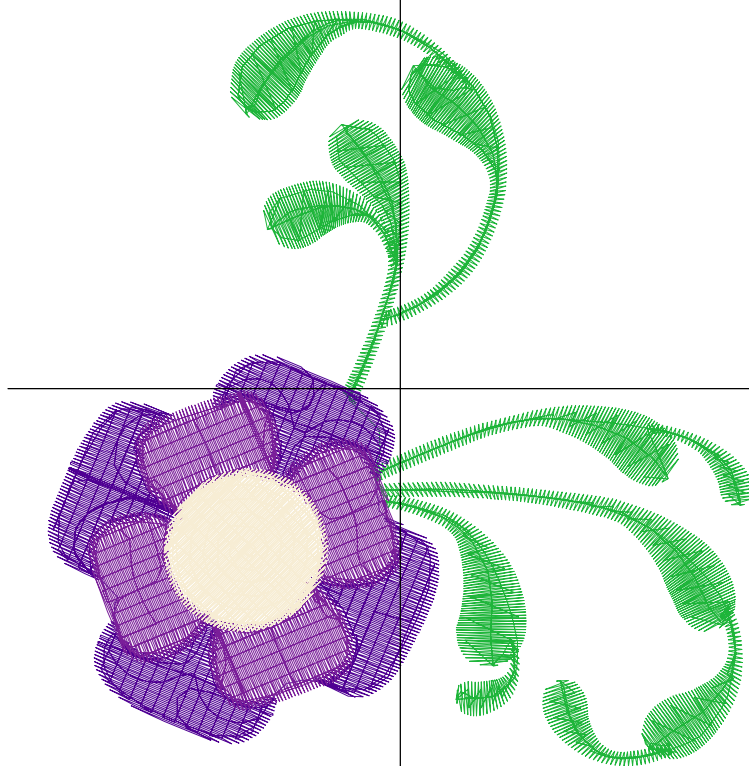

Design Note:

No.	Thread	Length(m)
1.	 Robison Anton Super Brite Poly.Enventide Green.9147	5.07
2.	 Robison Anton Super Brite Poly.Nile.5511	9.72
3.	 Robison Anton Super Brite Poly.Enventide Green.9147	0.83
4.	 Robison Anton Super Brite Poly.Bisque.5677	2.69

ZOOM 100%

Color Sequence:

Th.1(Enventide Gred  9147).2(Nile.5511)  Th.3(Enventide Gred  9147).4(Bisque.5677) 

Design Name: atwnls2067	Customer Name:	Machine Set: Default	
Size=93.2 mm x 99.8 mm (3.67 inch x 3.93 inch) Stitch No.=7407 ChangeColor No.=3 Trim No.=1			

Design Note:

No.	Thread	Length(m)
1.	 Robison Anton Super Brite Poly.Enventide Green.9147	8.29
2.	 Robison Anton Super Brite Poly.Vanessa Purple.9057	5.22
3.	 Robison Anton Super Brite Poly.Iris.5588	4.80
4.	 Robison Anton Super Brite Poly.Eggshell.5643	4.39

ZOOM 100%

Color Sequence:

Th.1(Enventide Green.9147) Th.2(Vanessa Purple.9057) Th.3(Iris.5588) Th.4(Eggshell.5643)

Design Name: atwnls2068	Customer Name:	Machine Set: Default	
Size=99.1 mm x 93.0 mm (3.90 inch x 3.66 inch) Stitch No.=8062 ChangeColor No.=2 Trim No.=4			