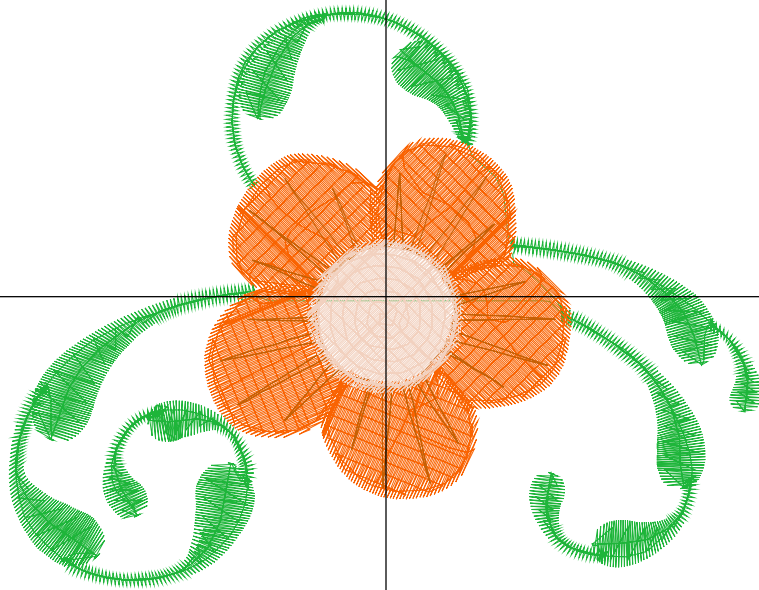

Design Name: atwnls2064	Customer Name:	Machine Set: Default	
Size=85.4 mm x 93.3 mm (3.36 inch x 3.67 inch) Stitch No.=7204 ChangeColor No.=3 Trim No.=1			

Design Note:

No.	Thread	Length(m)
1.	 Robison Anton Super Brite Poly.Enventide Green.9147	5.77
2.	 Robison Anton Super Brite Poly.Wild Pink.5559	8.87
3.	 Robison Anton Super Brite Poly.Passion Rose.5899	0.91
4.	 Robison Anton Super Brite Poly.Bisque.5677	2.44

ZOOM 100%

Color Sequence:

Th.1(Enventide Green.9147) Th.2(Wild Pink.5559) Th.3(Passion Rose.5899) Th.4(Bisque.5677)

Design Name: atwnls2065	Customer Name:	Machine Set: Default	
Size=99.8 mm x 76.4 mm (3.93 inch x 3.01 inch) Stitch No.=6970 ChangeColor No.=3 Trim No.=2			

Design Note:

No.	Thread	Length(m)
1.	 Robison Anton Super Brite Poly.Enventide Green.9147	6.94
2.	 Robison Anton Super Brite Poly.Dark Texas Orange.5769	8.70
3.	 Robison Anton Super Brite Poly.Rust.5589	0.92
4.	 Robison Anton Super Brite Poly.Bisque.5677	2.38

ZOOM 100%

Color Sequence:

Th.1(Enventide Green.9147) Th.2(Dark Texas Orange.5769) Th.3(Rust.5589) Th.4(Bisque.5677)

Design Name: atwnls2066	Customer Name:	Machine Set: Default	
Size=86.0 mm x 89.0 mm (3.39 inch x 3.50 inch) Stitch No.=6719 ChangeColor No.=3 Trim No.=1			