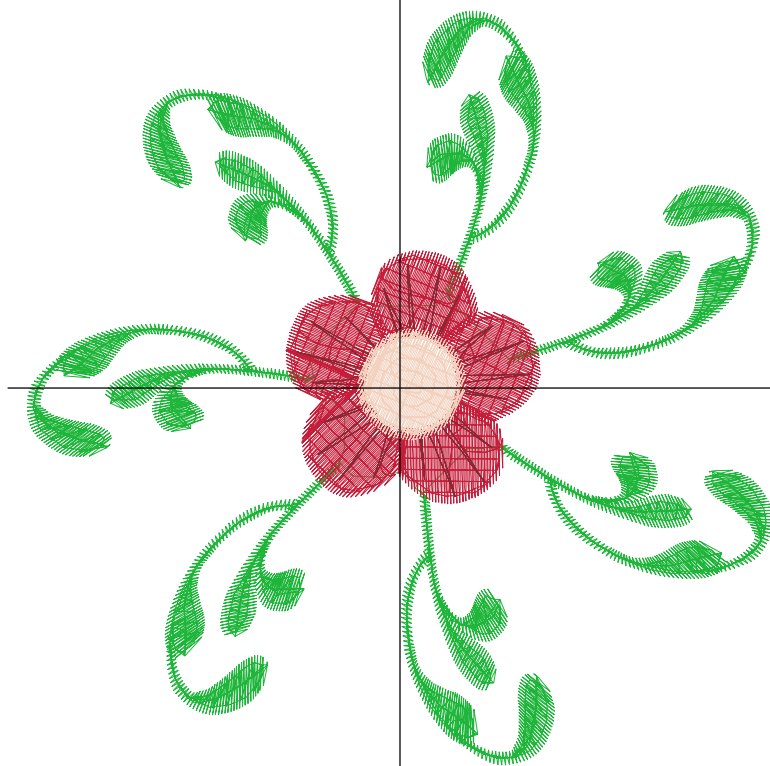

ZOOM 100%

Color Sequence:

Th.1(Enventide Green.9147) Th.2(New Berry.5800) Th.3(Raspberry Ice.9017) Th.4(Bisque.5677)

Design Name: atwnls2071	Customer Name:	Machine Set: Default	
Size=99.8 mm x 99.7 mm (3.93 inch x 3.93 inch) Stitch No.=10196 ChangeColor No.=3 Trim No.=5			

Design Note:

No.	Thread	Length(m)
1.	 Robison Anton Super Brite Poly.Enventide Green.9147	9.98
2.	 Robison Anton Super Brite Poly.Sun Gold.5512	11.99
3.	 Robison Anton Super Brite Poly.Copper.5595	1.45
4.	 Robison Anton Super Brite Poly.Bisque.5677	3.27

ZOOM 100%

Color Sequence:

Design Name: atwnls2073	Customer Name:	Machine Set: Default	
Size=98.7 mm x 99.8 mm (3.89 inch x 3.93 inch) Stitch No.=7094 ChangeColor No.=3 Trim No.=1			

No.	Thread	Length(m)
1.	 Robison Anton Super Brite Poly.Enventide Green.9147	10.73
2.	 Robison Anton Super Brite Poly.Very Red.5719	4.52
3.	 Robison Anton Super Brite Poly.Burgundy.5549	1.00
4.	 Robison Anton Super Brite Poly.Bisque.5677	1.22

ZOOM 100%

Color Sequence:

Th.1(Enventide Green.9147) Th.2(Very Red.5719) Th.3(Burgundy.5549) Th.4(Bisque.5677)