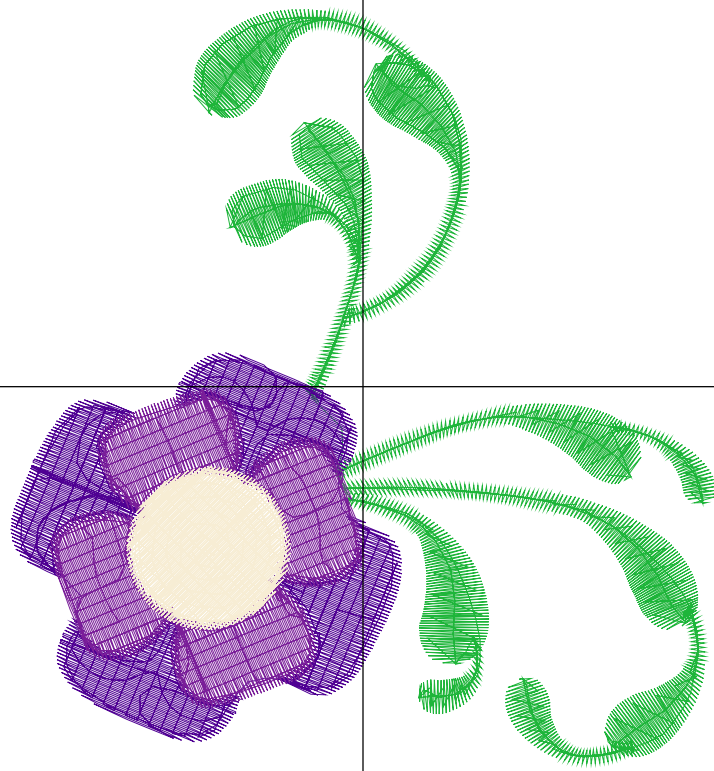

ZOOM 100%

Color Sequence:

Th.1(Enventide Gred  9147).2(Nile.5511)  Th.3(Enventide Gred  9147).4(Bisque.5677) 

Design Name: atwnls2067	Customer Name:	Machine Set: Default	
Size=93.2 mm x 99.8 mm (3.67 inch x 3.93 inch) Stitch No.=7407 ChangeColor No.=3 Trim No.=1			

Design Note:

No.	Thread	Length(m)
1.	 Robison Anton Super Brite Poly.Enventide Green.9147	8.29
2.	 Robison Anton Super Brite Poly.Vanessa Purple.9057	5.22
3.	 Robison Anton Super Brite Poly.Iris.5588	4.80
4.	 Robison Anton Super Brite Poly.Eggshell.5643	4.39

ZOOM 100%

Color Sequence:

Th.1(Enventide Green.9147) Th.2(Vanessa Purple.9057) Th.3(Iris.5588) Th.4(Eggshell.5643)

Design Name: atwnls2068	Customer Name:	Machine Set: Default	
Size=99.1 mm x 93.0 mm (3.90 inch x 3.66 inch) Stitch No.=8062 ChangeColor No.=2 Trim No.=4			

Design Note:

No.	Thread	Length(m)
1.	 Robison Anton Super Brite Poly.Enventide Green.9147	7.09
2.	 Robison Anton Super Brite Poly.Iris.5588	9.81
3.	 Robison Anton Super Brite Poly.Eggshell.5643	4.80

ZOOM 100%