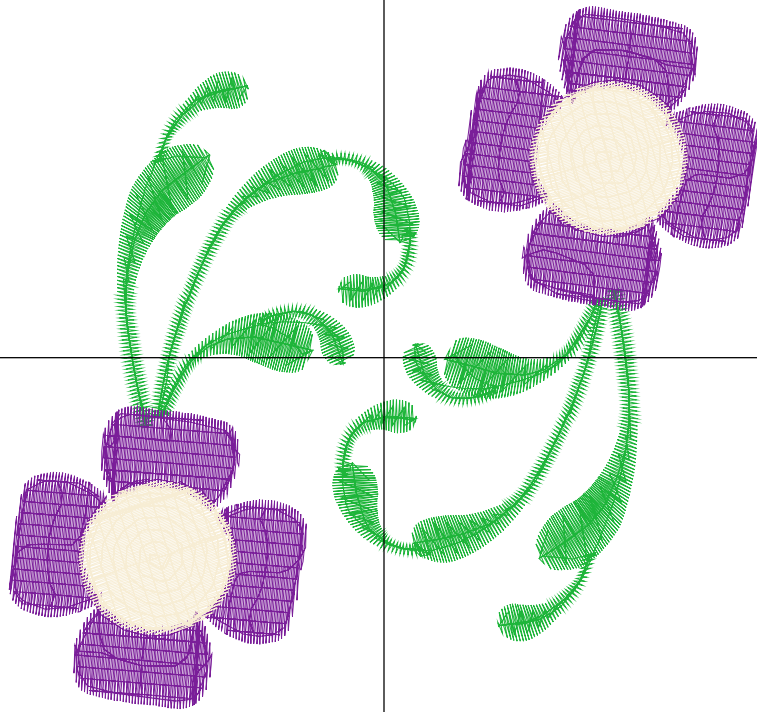

ZOOM 100%

Color Sequence:

Th.1(Enventide Green.9147) Th.2(Vanessa Purple.9057) Th.3(Iris.5588) Th.4(Eggshell.5643)

Design Name: atwnls2068	Customer Name:	Machine Set: Default	
Size=99.1 mm x 93.0 mm (3.90 inch x 3.66 inch) Stitch No.=8062 ChangeColor No.=2 Trim No.=4			

Design Note:

No.	Thread	Length(m)
1.	 Robison Anton Super Brite Poly.Enventide Green.9147	7.09
2.	 Robison Anton Super Brite Poly.Iris.5588	9.81
3.	 Robison Anton Super Brite Poly.Eggshell.5643	4.80

ZOOM 100%

Color Sequence:

Th.1(Enventide Greed  9147).2(Iris.5588)  Th.3(Eggshell.5643) 

Design Name: atwnls2069	Customer Name:	Machine Set: Default	
Size=91.0 mm x 99.8 mm (3.58 inch x 3.93 inch) Stitch No.=11011 ChangeColor No.=3 Trim No.=5			