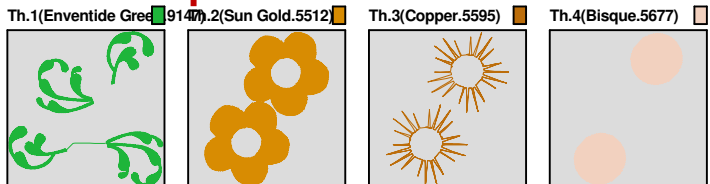

ZOOM 100%

Color Sequence:

Th.1(Enventide Green.9147) Th.2(Scarlet Flame.9020) Th.3(Hollyhock Red.9006) Th.4(Bisque.5677)

Design Name: atwnls2070	Customer Name:	Machine Set: Default	
Size=99.8 mm x 87.9 mm (3.93 inch x 3.46 inch) Stitch No.=8286 ChangeColor No.=3 Trim No.=2			

ZOOM 100%

Color Sequence:

Th.1(Enventide Green.9147) Th.2(New Berry.5800) Th.3(Raspberry Ice.9017) Th.4(Bisque.5677)

Design Name: atwnls2071	Customer Name:	Machine Set: Default	
Size=99.8 mm x 99.7 mm (3.93 inch x 3.93 inch) Stitch No.=10196 ChangeColor No.=3 Trim No.=5			

Design Note:

No.	Thread	Length(m)
1.	 Robison Anton Super Brite Poly.Enventide Green.9147	9.98
2.	 Robison Anton Super Brite Poly.Sun Gold.5512	11.99
3.	 Robison Anton Super Brite Poly.Copper.5595	1.45
4.	 Robison Anton Super Brite Poly.Bisque.5677	3.27

ZOOM 100%

Color Sequence:

Design Name: atwnls2073	Customer Name:	Machine Set: Default	
Size=98.7 mm x 99.8 mm (3.89 inch x 3.93 inch) Stitch No.=7094 ChangeColor No.=3 Trim No.=1			

No.	Thread	Length(m)
1.	 Robison Anton Super Brite Poly.Enventide Green.9147	10.73
2.	 Robison Anton Super Brite Poly.Very Red.5719	4.52
3.	 Robison Anton Super Brite Poly.Burgundy.5549	1.00
4.	 Robison Anton Super Brite Poly.Bisque.5677	1.22