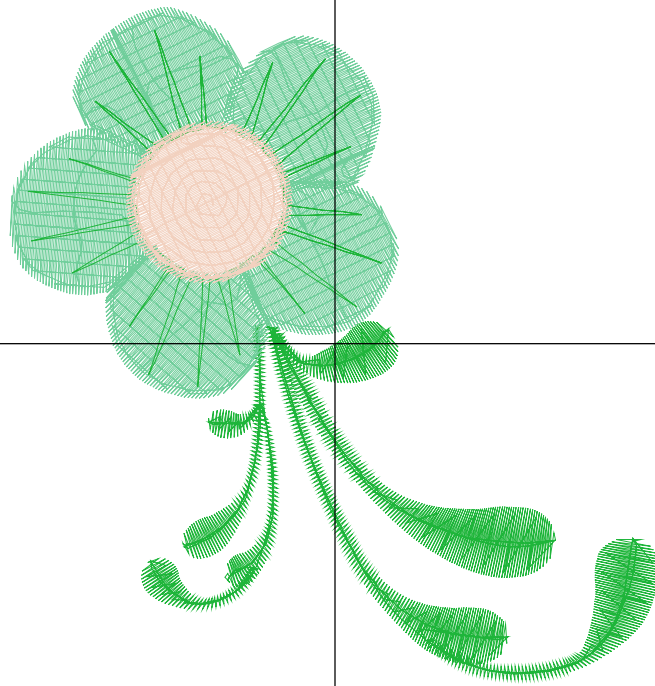

ZOOM 100%

Color Sequence:

Th.1(Enventide Green.9147) Th.2(Dark Texas Orange.5769) Th.3(Rust.5589) Th.4(Bisque.5677)

Design Name: atwnls2066	Customer Name:	Machine Set: Default	
Size=86.0 mm x 89.0 mm (3.39 inch x 3.50 inch) Stitch No.=6719 ChangeColor No.=3 Trim No.=1			

Design Note:

No.	Thread	Length(m)
1.	 Robison Anton Super Brite Poly.Enventide Green.9147	5.07
2.	 Robison Anton Super Brite Poly.Nile.5511	9.72
3.	 Robison Anton Super Brite Poly.Enventide Green.9147	0.83
4.	 Robison Anton Super Brite Poly.Bisque.5677	2.69

ZOOM 100%

Color Sequence:

Th.1(Enventide Gred  9147).2(Nile.5511)  Th.3(Enventide Gred  9147).4(Bisque.5677) 

Design Name: atwnls2067	Customer Name:	Machine Set: Default	
Size=93.2 mm x 99.8 mm (3.67 inch x 3.93 inch) Stitch No.=7407 ChangeColor No.=3 Trim No.=1			

Design Note:

No.	Thread	Length(m)
1.	 Robison Anton Super Brite Poly.Enventide Green.9147	8.29
2.	 Robison Anton Super Brite Poly.Vanessa Purple.9057	5.22
3.	 Robison Anton Super Brite Poly.Iris.5588	4.80
4.	 Robison Anton Super Brite Poly.Eggshell.5643	4.39