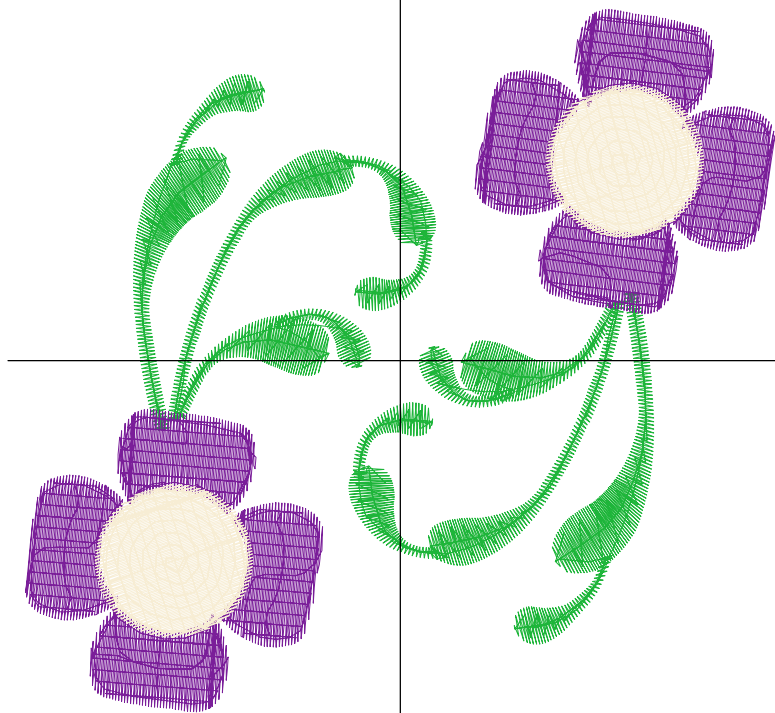

Design Note:

No.	Thread	Length(m)
1.	 Robison Anton Super Brite Poly.Enventide Green.9147	8.29
2.	 Robison Anton Super Brite Poly.Vanessa Purple.9057	5.22
3.	 Robison Anton Super Brite Poly.Iris.5588	4.80
4.	 Robison Anton Super Brite Poly.Eggshell.5643	4.39

ZOOM 100%

Color Sequence:

Th.1(Enventide Green.9147) Th.2(Vanessa Purple.9057) Th.3(Iris.5588) Th.4(Eggshell.5643)

Design Name: atwnls2068	Customer Name:	Machine Set: Default	
Size=99.1 mm x 93.0 mm (3.90 inch x 3.66 inch) Stitch No.=8062 ChangeColor No.=2 Trim No.=4			

Design Note:

No.	Thread	Length(m)
1.	 Robison Anton Super Brite Poly.Enventide Green.9147	7.09
2.	 Robison Anton Super Brite Poly.Iris.5588	9.81
3.	 Robison Anton Super Brite Poly.Eggshell.5643	4.80

ZOOM 100%

Color Sequence:

Th.1(Enventide Greed  9147).2(Iris.5588)  Th.3(Eggshell.5643) 

Design Name: atwnls2069	Customer Name:	Machine Set: Default	
Size=91.0 mm x 99.8 mm (3.58 inch x 3.93 inch) Stitch No.=11011 ChangeColor No.=3 Trim No.=5			