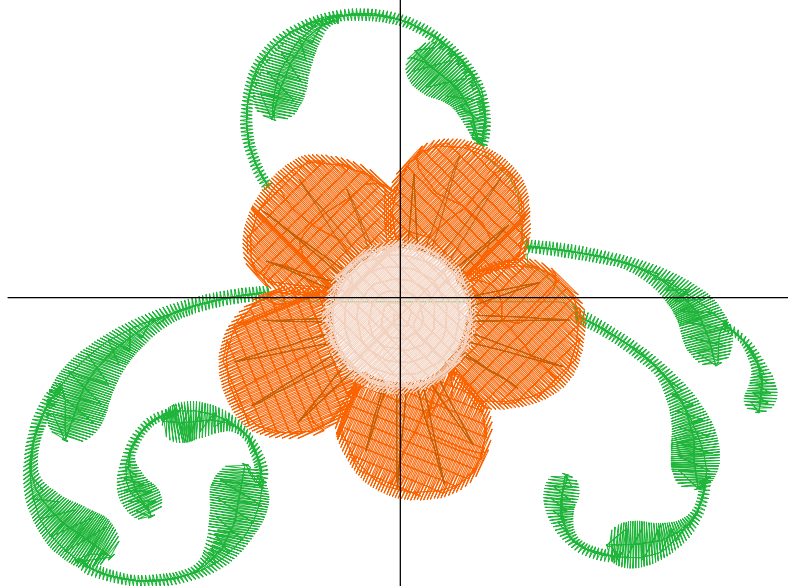

Design Name: atwnls2064	Customer Name:	Machine Set: Default	
Size=85.4 mm x 93.3 mm (3.36 inch x 3.67 inch) Stitch No.=7204 ChangeColor No.=3 Trim No.=1			

Design Note:

No.	Thread	Length(m)
1.	 Robison Anton Super Brite Poly.Enventide Green.9147	5.77
2.	 Robison Anton Super Brite Poly.Wild Pink.5559	8.87
3.	 Robison Anton Super Brite Poly.Passion Rose.5899	0.91
4.	 Robison Anton Super Brite Poly.Bisque.5677	2.44

ZOOM 100%

Color Sequence:

Th.1(Enventide Green.9147) Th.2(Wild Pink.5559) Th.3(Passion Rose.5899) Th.4(Bisque.5677)

Design Name: atwnls2065	Customer Name:	Machine Set: Default	
Size=99.8 mm x 76.4 mm (3.93 inch x 3.01 inch) Stitch No.=6970 ChangeColor No.=3 Trim No.=2			

Design Note:

No.	Thread	Length(m)
1.	 Robison Anton Super Brite Poly.Enventide Green.9147	6.94
2.	 Robison Anton Super Brite Poly.Dark Texas Orange.5769	8.70
3.	 Robison Anton Super Brite Poly.Rust.5589	0.92
4.	 Robison Anton Super Brite Poly.Bisque.5677	2.38

ZOOM 100%

Color Sequence:

Th.1(Enventide Green.9147) Th.2(Dark Texas Orange.5769) Th.3(Rust.5589) Th.4(Bisque.5677)

Design Name: atwnls2066	Customer Name:	Machine Set: Default	
Size=86.0 mm x 89.0 mm (3.39 inch x 3.50 inch) Stitch No.=6719 ChangeColor No.=3 Trim No.=1			