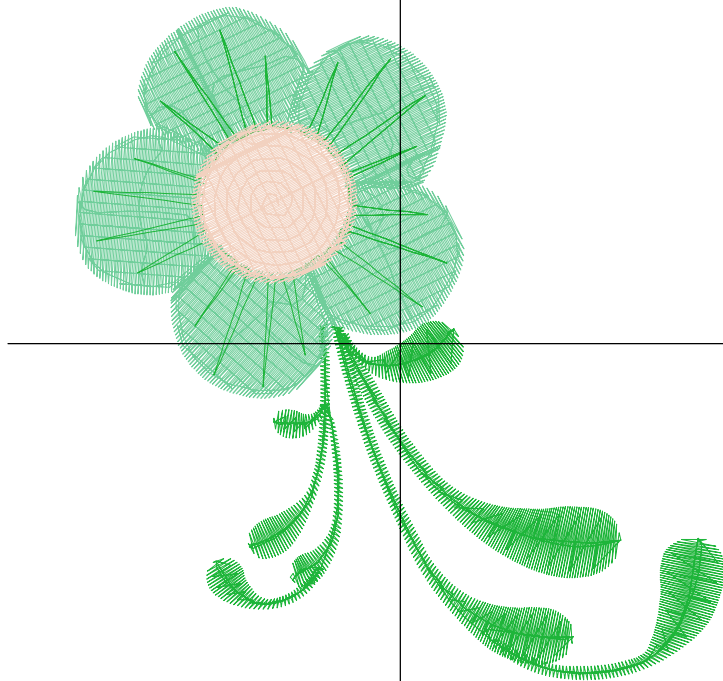

Design Note:

No.	Thread	Length(m)
1.	 Robison Anton Super Brite Poly.Enventide Green.9147	6.94
2.	 Robison Anton Super Brite Poly.Dark Texas Orange.5769	8.70
3.	 Robison Anton Super Brite Poly.Rust.5589	0.92
4.	 Robison Anton Super Brite Poly.Bisque.5677	2.38

ZOOM 100%

Color Sequence:

Th.1(Enventide Green.9147) Th.2(Dark Texas Orange.5769) Th.3(Rust.5589) Th.4(Bisque.5677)

Design Name: atwnls2066	Customer Name:	Machine Set: Default	
Size=86.0 mm x 89.0 mm (3.39 inch x 3.50 inch) Stitch No.=6719 ChangeColor No.=3 Trim No.=1			

Design Note:

No.	Thread	Length(m)
1.	 Robison Anton Super Brite Poly.Enventide Green.9147	5.07
2.	 Robison Anton Super Brite Poly.Nile.5511	9.72
3.	 Robison Anton Super Brite Poly.Enventide Green.9147	0.83
4.	 Robison Anton Super Brite Poly.Bisque.5677	2.69

ZOOM 100%

Color Sequence:

Th.1(Enventide Gred  9147).2(Nile.5511)  Th.3(Enventide Gred  9147).4(Bisque.5677) 

Design Name: atwnls2067	Customer Name:	Machine Set: Default	
Size=93.2 mm x 99.8 mm (3.67 inch x 3.93 inch) Stitch No.=7407 ChangeColor No.=3 Trim No.=1			