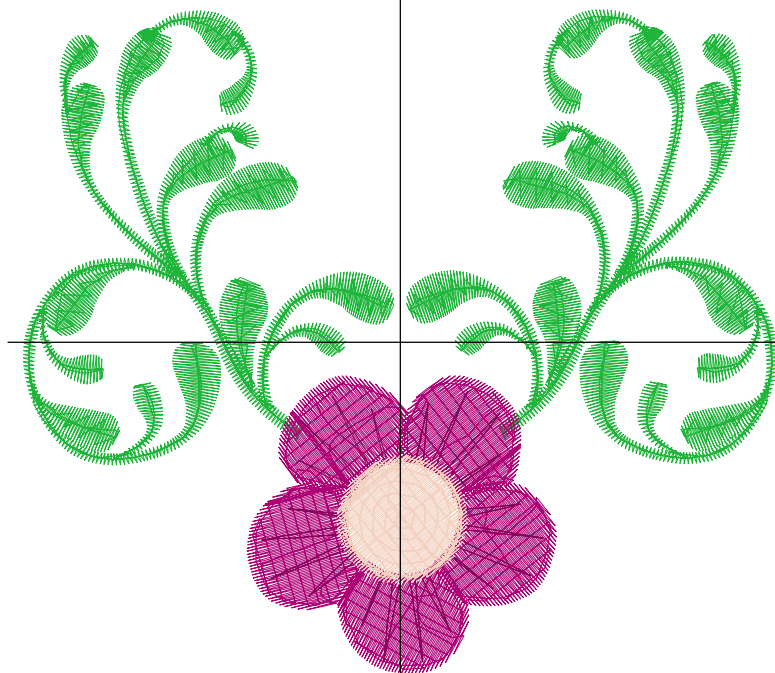

Design Note:

No.	Thread	Length(m)
1.	 Robison Anton Super Brite Poly.Enventide Green.9147	7.89
2.	 Robison Anton Super Brite Poly.Scarlet Flame.9020	15.35
3.	 Robison Anton Super Brite Poly.Hollyhock Red.9006	1.44
4.	 Robison Anton Super Brite Poly.Bisque.5677	4.20

ZOOM 100%

Color Sequence:

Th.1(Enventide Green.9147) Th.2(Scarlet Flame.9020) Th.3(Hollyhock Red.9006) Th.4(Bisque.5677)

Design Name: atwnls2070	Customer Name:	Machine Set: Default	
Size=99.8 mm x 87.9 mm (3.93 inch x 3.46 inch) Stitch No.=8286 ChangeColor No.=3 Trim No.=2			

Design Note:

No.	Thread	Length(m)
1.	 Robison Anton Super Brite Poly.Enventide Green.9147	11.51
2.	 Robison Anton Super Brite Poly.New Berry.5800	6.22
3.	 Robison Anton Super Brite Poly.Raspberry Ice.9017	0.78
4.	 Robison Anton Super Brite Poly.Bisque.5677	1.72

ZOOM 100%

Color Sequence:

Th.1(Enventide Green.9147) Th.2(New Berry.5800) Th.3(Raspberry Ice.9017) Th.4(Bisque.5677)

Design Name: atwnls2071	Customer Name:	Machine Set: Default	
Size=99.8 mm x 99.7 mm (3.93 inch x 3.93 inch) Stitch No.=10196 ChangeColor No.=3 Trim No.=5			