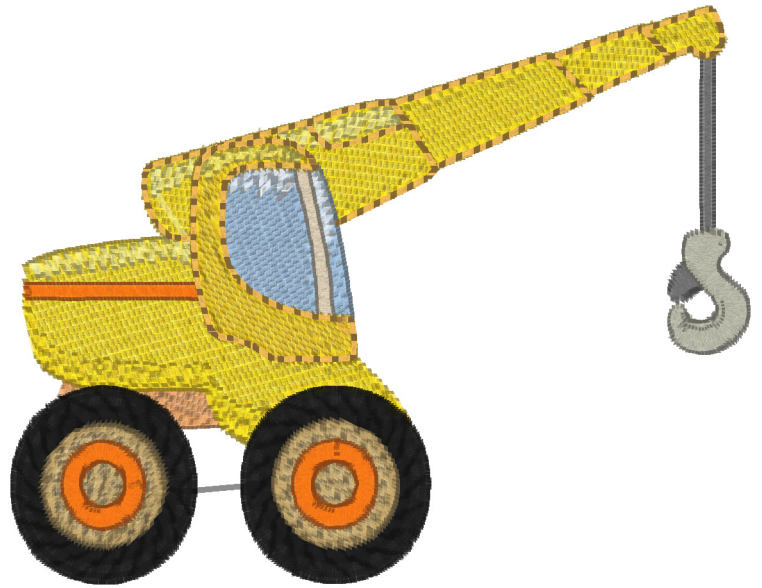

ATW-Simple-Construction-Vehicles-CMM-ColorChart

G:\Artistic Thread Works\ATW-Artwork\SHARED-Simple-Construction-Vehicles-CLIP\Simple-Construction-Vehicle-CMM\PES

Atwcmm0211.pes

Printed 11/07/2016

97.70x76.40 mm; 10,126 stitches
16 thread changes; 14 colors

1. Dark Gray
2. Gray
3. Harvest Gold
4. Reddish Brown
5. Harvest Gold
6. Cream Brown
7. Vermilion
8. sky blue4
9. White
10. Warm Gray
11. Khaki
12. Cream Yellow
13. Black
14. Russet Brown
15. Vermilion
16. Deep Gold

Design Notes: