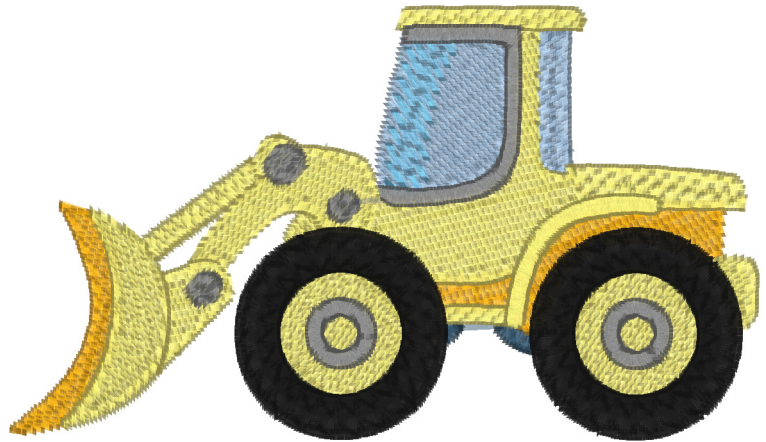

ATW-Simple-Construction-Vehicles-CMM-ColorChart

G:\Artistic Thread Works\ATW-Artwork\SHARED-Simple-Construction-Vehicles-CLIP\Simple-Construction-Vehicle-CMM\PES

Atwcmm0205.pes

Printed 11/07/2016

99.00x57.40 mm; 9,878 stitches
7 thread changes; 7 colors

- 1. sky blue4
- 2. Sky Blue
- 3. Peacock Blue
- 4. Tangerine
- 5. Cream Yellow
- 6. Pewter
- 7. Black

Design Notes:

ATW-Simple-Construction-Vehicles-CMM-ColorChart

G:\Artistic Thread Works\ATW-Artwork\SHARED-Simple-Construction-Vehicles-CLIP\Simple-Construction-Vehicle-CMM\PES