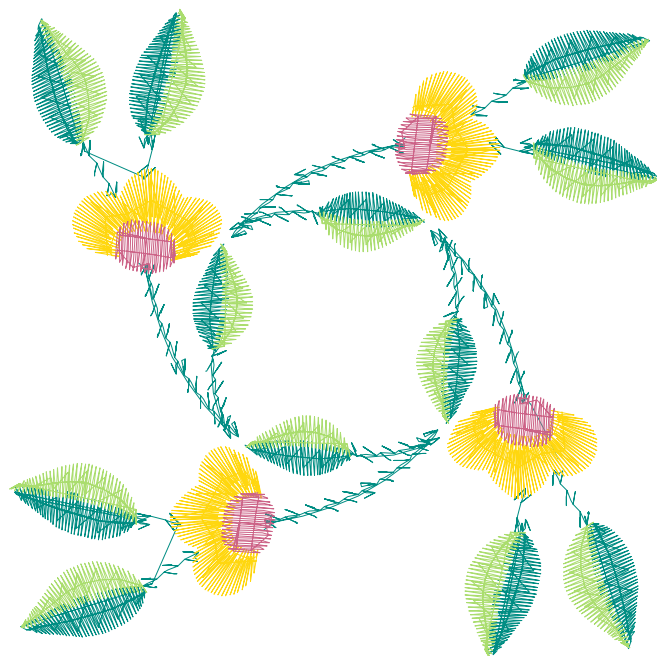

Design Name: unsaved23	Customer Name:	Machine Set: Default	
Size=85.9 mm x 85.9 mm	Stitch No.=5035	ChangeColor No.=3	Trim No.=40

Design Note: Copyright 2008 Artistic ThreadWorks, Inc. www.ArtisticThreadWorks.com

No.	Thread	Length(m)
1.	Floriani Poly.Mediterranean.P52	5.48
2.	Floriani Poly.Goldenrod.523	3.66
3.	Floriani Poly.Medium Green.264	3.70
4.	Floriani Poly.Hibiscus.1084	0.94

ZOOM 100%