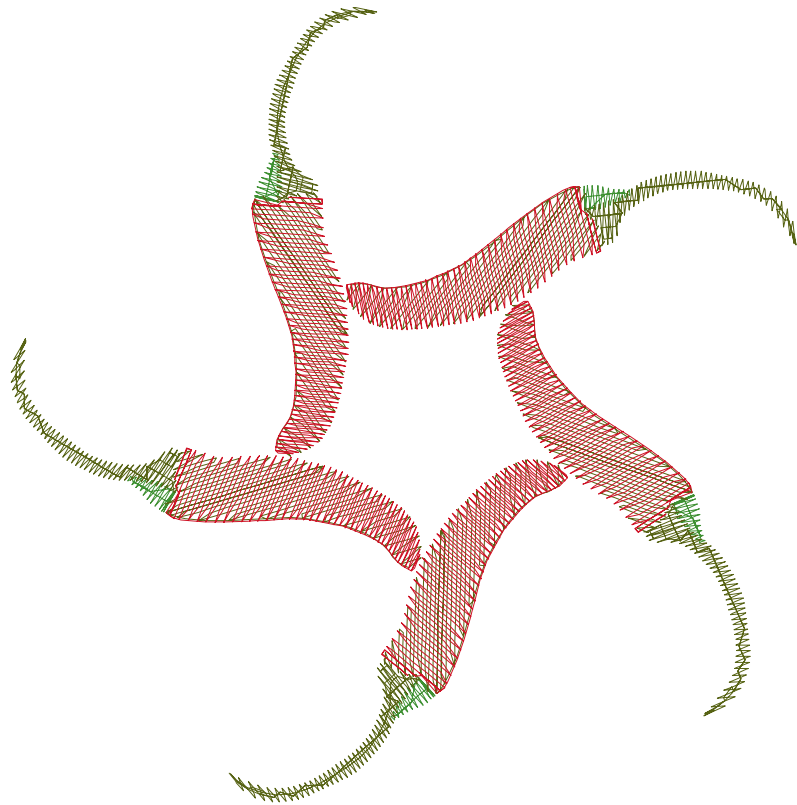

Design Name: unsaved9	Customer Name:	Machine Set: Default	
Size=126.7 mm x 128.2 mm	Stitch No.=4529	ChangeColor No.=2	Trim No.=35

Design Note:

No.	Thread	Length(m)
1.	Floriani Poly.Medium Green.264	0.45
2.	Floriani Poly.Green Meadow.277	4.97
3.	Floriani Poly.Mars Red.700	4.10

ZOOM 82%