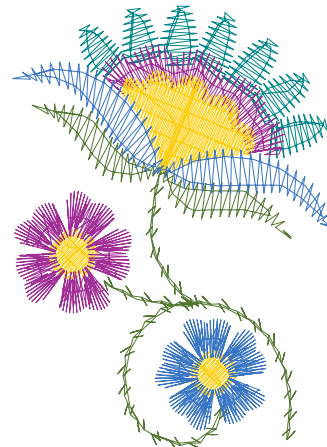

Design Name: attn0170	Customer Name:	Machine Set: Default	
Size=42.1 mm x 58.7 mm	Stitch No.=2356	ChangeColor No.=5	Trim No.=13

No.	Thread	Length(m)
1.	Floriani Poly.Green Meadow.0277	0.80
2.	Floriani Poly. Mediterranean.P52	0.76
3.	Floriani Poly.Renaissance.0135	0.52
4.	Floriani Poly.Goldenrod.523	1.29
5.	Floriani Poly.Solar Blue.K07	1.36
6.	Floriani Poly.Renaissance.135	0.99

ZOOM 100%