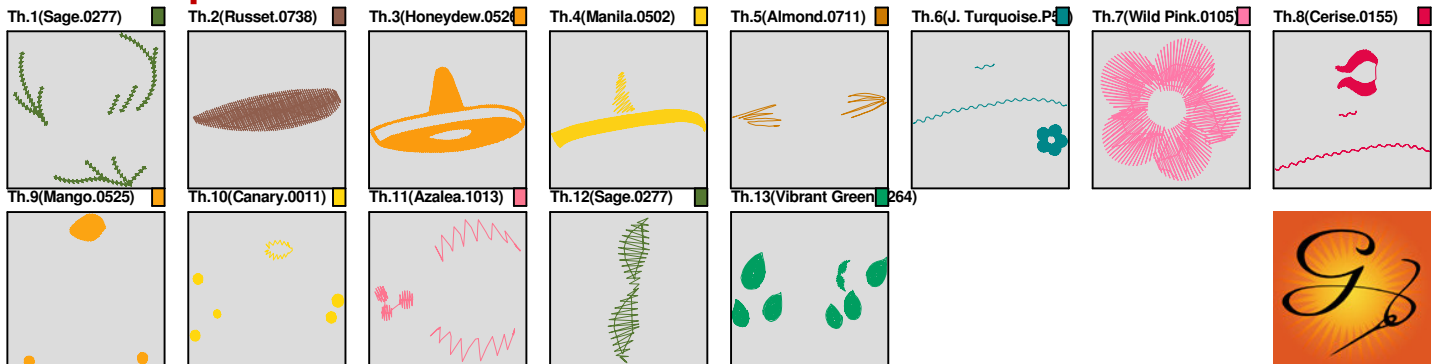

Color Sequence: