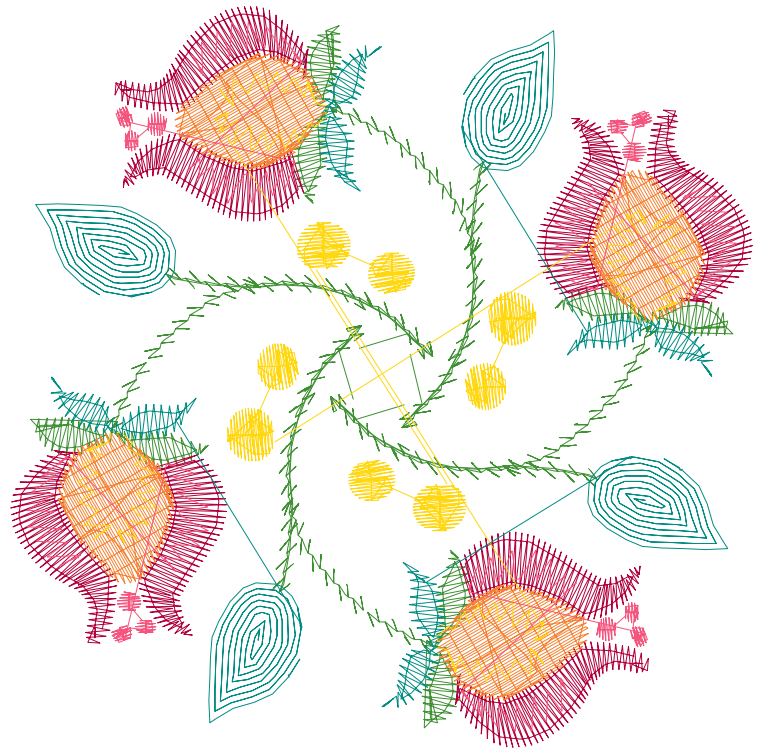

ZOOM 100%

Color Sequence:

Design Name: unsaved2	Customer Name:	Machine Set: Default	
Size=98.0 mm x 94.7 mm	Stitch No.=13258	ChangeColor No.=5	Trim No.=16

No.	Thread	Length(m)
1.	Floriani Poly.Muted Spice.767	1.91
2.	Floriani Poly.Bijol.526	5.17
3.	Floriani Poly.Goldenrod.523	8.96
4.	Floriani Poly.Arab Tan.738	0.99
5.	Floriani Poly.Medium Green.264	0.55
6.	Floriani Poly.Mars Red.700	1.13

ZOOM 100%

Color Sequence:

Design Name: unsaved1	Customer Name:	Machine Set: Default	
Size=98.1 mm x 98.0 mm	Stitch No.=6651	ChangeColor No.=5	Trim No.=52

No.	Thread	Length(m)
1.	 Floriani Poly.Medium Green.264	2.70
2.	 Floriani Poly.Scarlet Red.190	4.10
3.	 Floriani Poly.Pumpkin.0526	3.35
4.	 Floriani Poly.Goldenrod.523	2.33
5.	 Floriani Poly.Mars Red.700	1.09
6.	 Floriani Poly.Mediterranean.P52	2.57

ZOOM 100%

Color Sequence:

Design Name: unsaved19	Customer Name:	Machine Set: Default	
Size=98.8 mm x 98.8 mm	Stitch No.=11094	ChangeColor No.=3	Trim No.=60

No.	Thread	Length(m)
1.	 Floriani Poly.Medium Green.264	0.81
2.	 Floriani Poly.Green Meadow.277	2.18
3.	 Floriani Poly.Scarlet.190	7.58
4.	 Floriani Poly.Foxy Red.0702	5.94