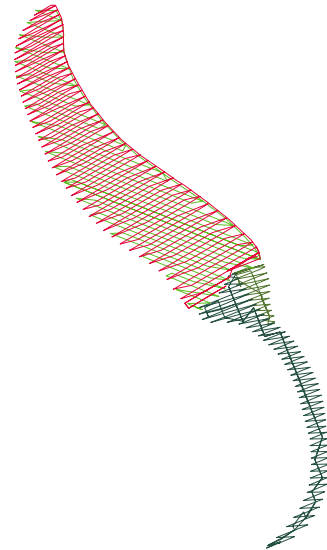

No.	Thread	Length(m)
1.	Floriani Poly.Green Meadow.0247	2.30
2.	Floriani Poly.Medium Green.0264	2.93
3.	Floriani Poly.Renaissance.0135	2.87
4.	Floriani Poly.Mediterranean.P52	2.45
5.	Floriani Poly.Goldenrod.523	1.56
6.	Floriani Poly.Pink Passion.Y40	2.14
7.	Floriani Poly.Bijol.0526	0.58
8.	Floriani Poly.Dark Pink.106	2.33

ZOOM 100%

Color Sequence:

Design Name: attn0146	Customer Name:	Machine Set: Default	
Size=41.6 mm x 71.8 mm	Stitch No.=855	ChangeColor No.=3	Trim No.=1

Design Note: Copyright 2008 Artistic ThreadWorks, Inc. www.ArtisticThreadWorks.com

No.	Thread	Length(m)
1.	 Floriani Poly.Green /meadow.0277	0.10
2.	 Floriani Poly.Hunter Green.0248	0.41
3.	 Floriani Poly.Lime.0229	0.64
4.	 Floriani Poly.Mars Red.700	0.87

ZOOM 100%

Color Sequence:

Design Name: attn0145	Customer Name:	Machine Set: Default	
Size=53.8 mm x 67.2 mm	Stitch No.=1366	ChangeColor No.=4	Trim No.=6