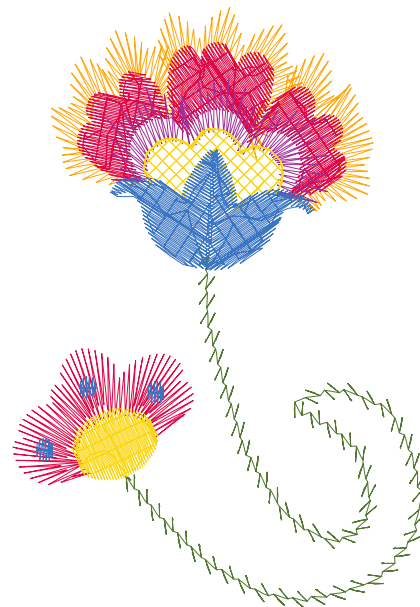

Design Name: attn0174	Customer Name:	Machine Set: Default	
Size=54.9 mm x 79.4 mm	Stitch No.=3742	ChangeColor No.=5	Trim No.=9

Design Note: Copyright 2008 Artistic ThreadWorks, Inc. www.ArtisticThreadWorks.com

No.	Thread	Length(m)
1.	Floriani Poly.Green Meadow.0277	0.82
2.	Floriani Poly.Bijol.0526	1.07
3.	Floriani Poly.Hibiscus.1084	2.82
4.	Floriani Poly.Renaissance.135	0.59
5.	Floriani Poly.Goldenrod.523	1.13
6.	Floriani Poly.Solar Blue.K07	1.53

ZOOM 100%