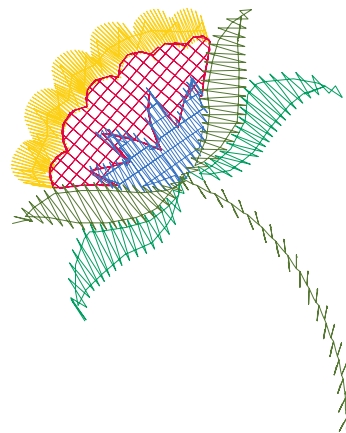

Design Name: attn0155	Customer Name:	Machine Set: Default	
Size=45.4 mm x 56.1 mm	Stitch No.=1554	ChangeColor No.=5	Trim No.=1

Design Note: Copyright 2008 Artistic ThreadWorks, Inc. www.ArtisticThreadWorks.com

No.	Thread	Length(m)
1.	Floriani Poly.Green Meadow.0277	0.24
2.	Floriani Poly.Goldenrod.523	1.11
3.	FlorianiPoly.MEdium Green.0264	0.47
4.	Floriani Poly.Hibiscus.1084	1.02
5.	Floriani Poly.Solar Blue.K07	0.48
6.	Floriani Poly.Green Meadow.0277	0.46

ZOOM 100%