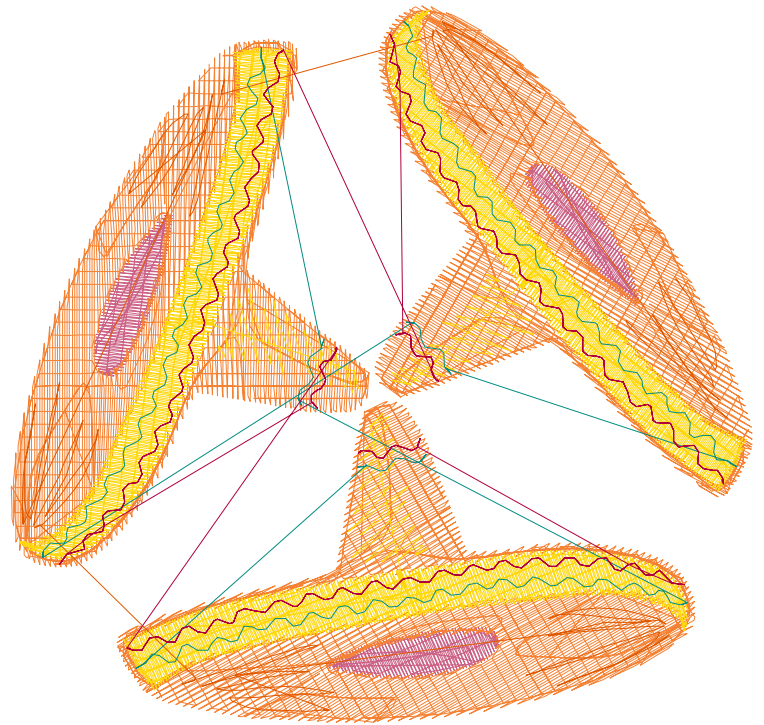

ZOOM 100%

Color Sequence:

Design Name: unsaved2	Customer Name:	Machine Set: Default	
Size=98.0 mm x 94.7 mm	Stitch No.=13258	ChangeColor No.=5	Trim No.=16

No.	Thread	Length(m)
1.	Floriani Poly.Muted Spice.767	1.91
2.	Floriani Poly.Bijol.526	5.17
3.	Floriani Poly.Goldenrod.523	8.96
4.	Floriani Poly.Arab Tan.738	0.99
5.	Floriani Poly.Medium Green.264	0.55
6.	Floriani Poly.Mars Red.700	1.13

ZOOM 100%

Color Sequence:

Design Name: unsaved1	Customer Name:	Machine Set: Default	
Size=98.1 mm x 98.0 mm	Stitch No.=6651	ChangeColor No.=5	Trim No.=52

No.	Thread	Length(m)
1.	 Floriani Poly.Medium Green.264	2.70
2.	 Floriani Poly.Scarlet Red.190	4.10
3.	 Floriani Poly.Pumpkin.0526	3.35
4.	 Floriani Poly.Goldenrod.523	2.33
5.	 Floriani Poly.Mars Red.700	1.09
6.	 Floriani Poly.Mediterranean.P52	2.57