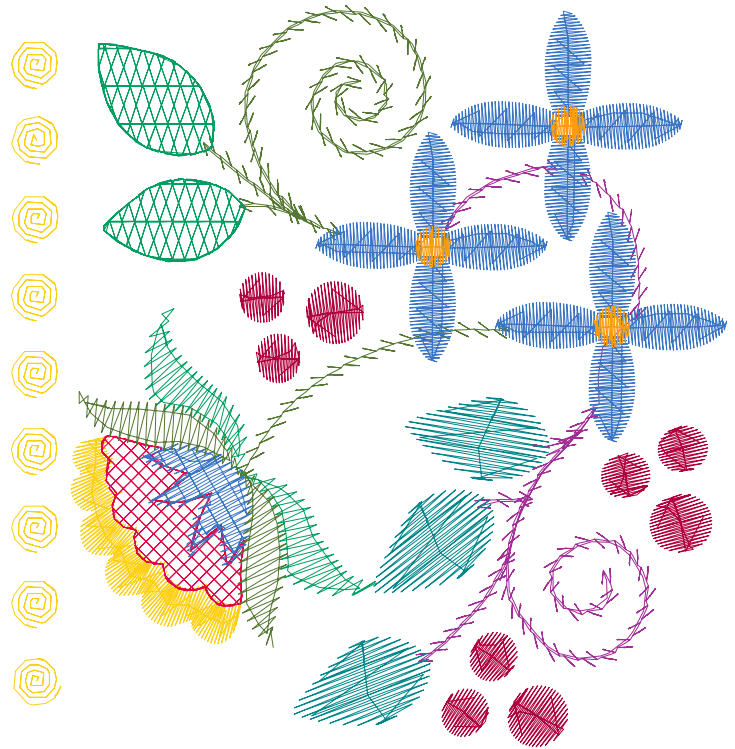

Design Name: attn0154	Customer Name:	Machine Set: Default	
Size=94.5 mm x 98.1 mm	Stitch No.=7463	ChangeColor No.=9	Trim No.=29

Design Note: Copyright 2008 Artistic ThreadWorks, Inc. www.ArtisticThreadWorks.com

No.	Thread	Length(m)
1.	Floriani Poly.Green Meadow.0277	1.16
2.	Floriani Poly.Renaissance.0135	1.11
3.	Floriani Poly.Mars Red.700	1.94
4.	Floriani Poly.Goldenrod.523	1.88
5.	Floriani Poly.Mediterranean.P52	1.48
6.	Floriani Poly.Medium Green.0264	2.11
7.	Floriani Poly.Hibiscus.1084	1.02
8.	Floriani Poly.Solar Blue.K07	4.96
9.	Floriani Poly.Green Meadow.0277	0.46
10.	Floriani Poly.Bijol.0526	0.46

ZOOM 100%

Color Sequence:

Th.1(Sage.0277)	Th.2(Plum.0135)	Th.3(Candy Apple R.1084)	Th.4(Manila.0502)	Th.5(J. Turquoise.P52)	Th.6(Vibrant Green.0264)	Th.7(Cerise.0155)	Th.8(Dolphin Blue.0107)
Th.9(Sage.0277)	Th.10(Honeydew.0526)