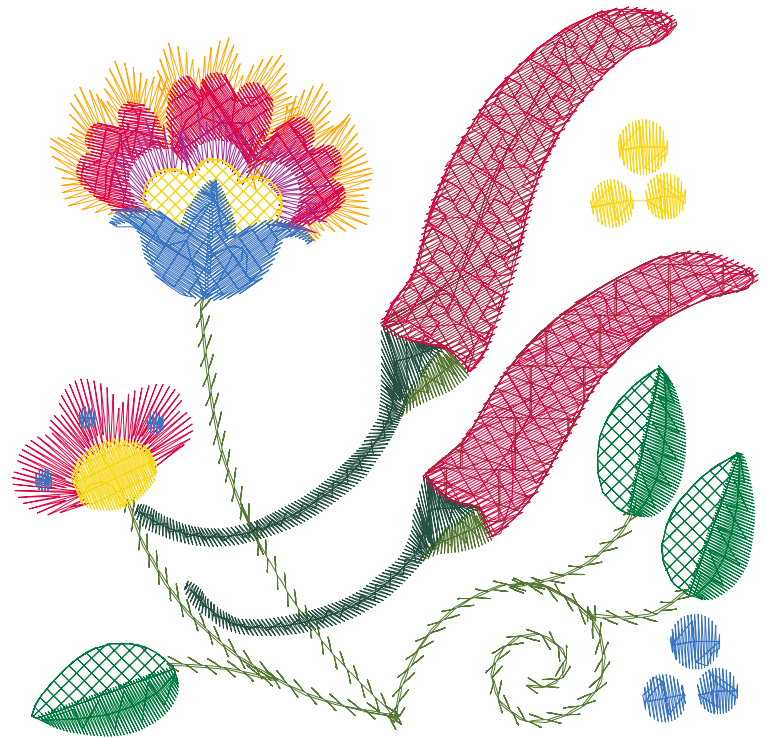

Design Name: attn0173	Customer Name:	Machine Set: Default	
Size=98.6 mm x 96.4 mm	Stitch No.=9651	ChangeColor No.=10	Trim No.=19

No.	Thread	Length(m)
1.	Floriani Poly.Green Meadow.277	2.15
2.	Floriani Poly.Patio Green.2015	1.87
3.	Floriani Poly.Fire Engine Red.702	2.38
4.	Floriani Poly.Hibiscus.1084	3.27
5.	Floriani Poly.Fire Engine Red.702	1.02
6.	Floriani Poly.Medium Green.264	2.82
7.	Floriani Poly.Bijol.526	1.07
8.	Floriani Poly.Hibiscus.1084	2.82<!--</td-->
9.	Floriani Poly.Renaissance.135	0.59
10.	Floriani Poly.Goldenrod.523	1.71
11.	Floriani Poly.Solar Blue.K07	2.04

ZOOM 100%

Color Sequence:

Th.1(Sage.0277)	Th.2(Field Green.024)	Th.3(Wildfire.0190)	Th.4(Cerise.0155)	Th.5(Wildfire.0190)	Th.6(Kelly.0233)	Th.7(Marigold.0524)	Th.8(Cerise.0155)
Th.9(Plum.0135)	Th.10(Canary.0522)	Th.11(Dolphin Blue.K07)