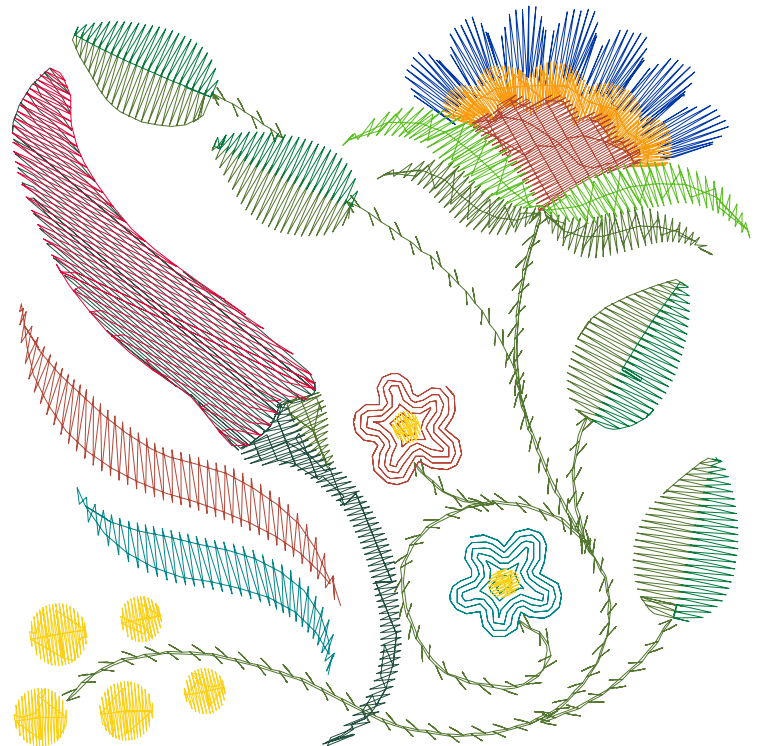

Design Name: attn0144	Customer Name:	Machine Set: Default	
Size=97.6 mm x 97.9 mm	Stitch No.=6502	ChangeColor No.=9	Trim No.=24

Design Note: Copyright 2008 Artistic ThreadWorks, Inc www.ArtisticThreadWorks.com

No.	Thread	Length(m)
1.	Floriani Poly.Meadow Green.0277	3.73
2.	Floriani Poly.Medium Green.264	1.00
3.	Floriani Poly.MEditerranean.P52	0.91
4.	Floriani Poly.Prestine Blue.0055	1.15
5.	Floriani Poly.Bijol.0526	1.11
6.	Floriani Poly.Mars Red.0700	1.93
7.	Floriani Poly.Goldenrod.523	1.30
8.	Floriani Poly.Hunter Green.0248	2.03
9.	Floriani Poly.Lime.0229	0.77
10.	Floriani Poly.Hibiscus.1084	1.12

ZOOM 100%