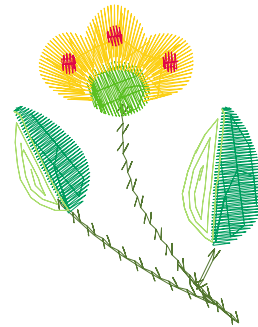

Design Name: attn0180	Customer Name:	Machine Set: Default	
Size=33.1 mm x 42.3 mm	Stitch No.=1402	ChangeColor No.=5	Trim No.=5

Design Note: Copyright 2008 Artistic ThreadWorks, Inc. www.ArtisticThreadWorks.com

No.	Thread	Length(m)
1.	Floriani Poly.Green Meadow.277	0.33
2.	Floriani Poly.Lime.229	0.30
3.	Floriani Poly.Medium Green.264	0.91
4.	Floriani Poly.Cape Green.228	0.36
5.	Floriani Poly.Goldenrod.523	0.99
6.	Floriani Poly.Hibiscus.1084	0.09

ZOOM 100%