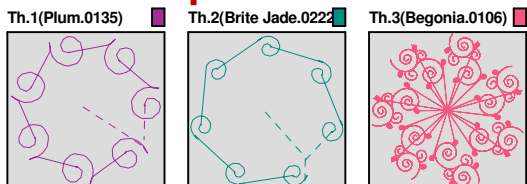

Color Sequence: