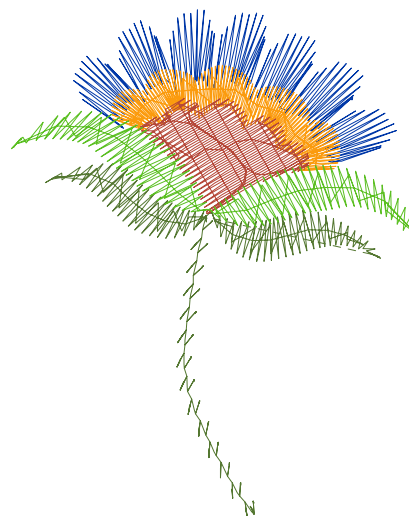

Design Name: attn0145	Customer Name:	Machine Set: Default	
Size=53.8 mm x 67.2 mm	Stitch No.=1366	ChangeColor No.=4	Trim No.=6

Design Note: Copyright 2008 Artistic ThreadWorks, Inc. www.ArtisticThreadWorks.com

No.	Thread	Length(m)
1.	Floriani Poly.Meadow Green.0277	0.78
2.	Floriani Poly.Prestine Blue.0055	1.15
3.	Floriani Poly.Bijol.0526	1.11
4.	Floriani Poly.Mars Red.0700	0.85
5.	Floriani Poly.Lime.0229	0.77

ZOOM 100%