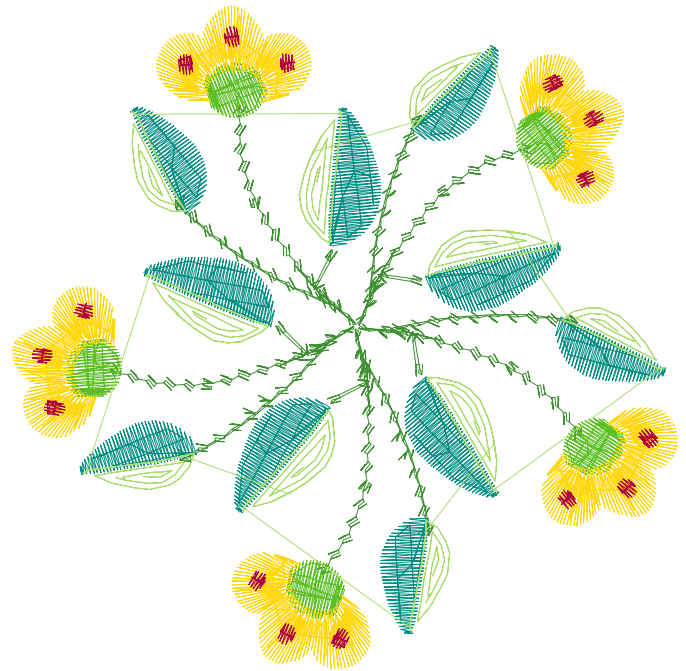

ZOOM 100%

Color Sequence:

Design Name: unsaved4	Customer Name:	Machine Set: Default	
Size=139.7 mm x 139.7 mm	Stitch No.=12157	ChangeColor No.=4	Trim No.=54

No.	Thread	Length(m)
1.	 Floriani Poly.Prestine Blue.055	2.39
2.	 Floriani Poly.Meadow Green.277	6.66
3.	 Floriani Poly.Renaissance.0135	4.75
4.	 Floriani Poly.Medium Green.264	3.03
5.	 Floriani Poly.Bijol.0526	1.94

ZOOM 74%

Color Sequence:

Design Name: unsaved3	Customer Name:	Machine Set: Default	
Size=88.0 mm x 87.7 mm	Stitch No.=7188	ChangeColor No.=5	Trim No.=42

No.	Thread	Length(m)
1.	 Floriani Poly.Medium Green.264	1.88
2.	 Floriani Poly.Lime.0229	1.55
3.	 Floriani Poly.Mediterranean.P52	4.33
4.	 Floriani Poly.Cape Green.0228	1.99
5.	 Floriani Poly.Goldenrod.523	5.16
6.	 Floriani Poly.Hibiscus.1084	0.49

ZOOM 100%

Color Sequence:

Design Name: unsaved2	Customer Name:	Machine Set: Default	
Size=98.0 mm x 94.7 mm	Stitch No.=13258	ChangeColor No.=5	Trim No.=16

No.	Thread	Length(m)
1.	Floriani Poly.Muted Spice.767	1.91
2.	Floriani Poly.Bijol.526	5.17
3.	Floriani Poly.Goldenrod.523	8.96
4.	Floriani Poly.Arab Tan.738	0.99
5.	Floriani Poly.Medium Green.264	0.55
6.	Floriani Poly.Mars Red.700	1.13