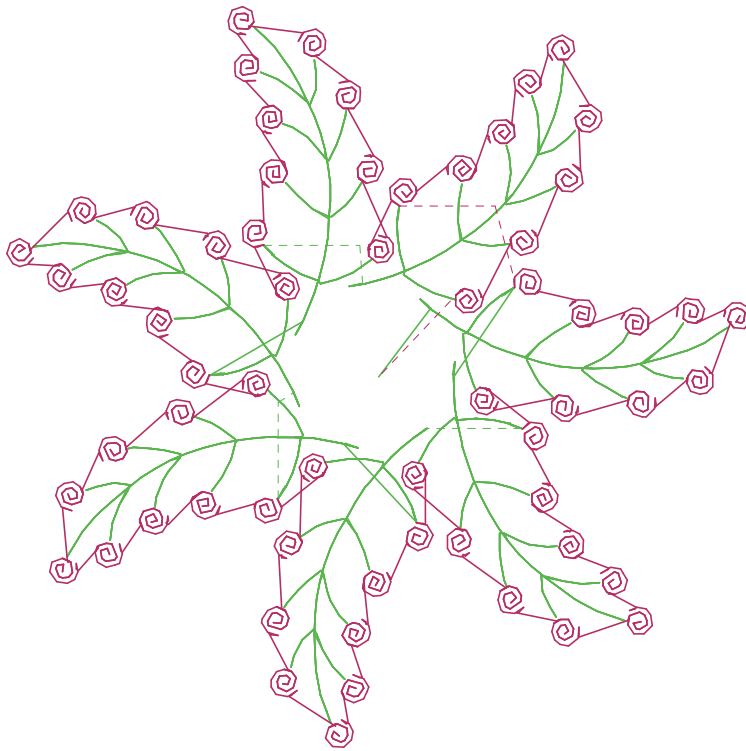

Color Analysis

1

 Mint--Floriani's Polyester  
261 Floriani's Polyester  
8254.8 mm

2

 Lime--Floriani's Polyester  
229 Floriani's Polyester  
2132.8 mm

Color Analysis

1

 Lime--Floriani's Polyester  
229 Floriani's Polyester  
3189.4 mm