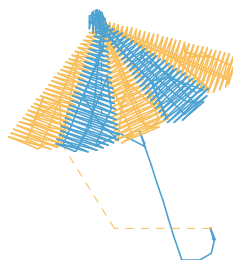

4  Rose Carolina--Floriani's Polyester  
1011 Floriani's Polyester  
2903.1 mm

5  Dark Goldenrod--Floriani's Polyester  
516 Floriani's Polyester  
2369.8 mm

6  Sour Apple--Floriani's Polyester  
231 Floriani's Polyester  
3249.4 mm