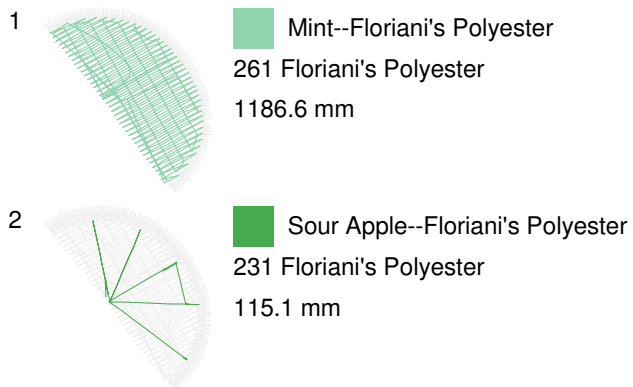

Color Analysis