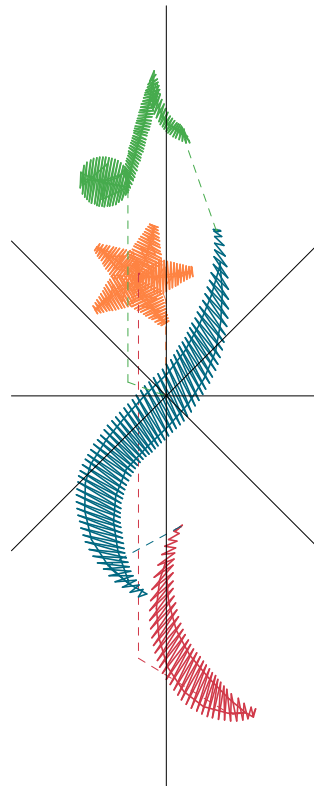

Color	Code	Length (mm)	Color	Code	Length (mm)
1. ■ Primrose Jasmine--Florian	512 Floriani's Polyester	696.1	3. ■ Niagara--Floriani's Polyes	385 Floriani's Polyester	854.7
2. ■ Purple Pansies--Floriani's	1906 Floriani's Polyester	428.0	4. ■ Sour Apple--Floriani's Pol	231 Floriani's Polyester	543.7

Notes: