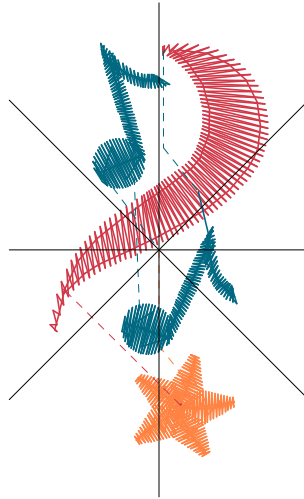

Color	Code	Length (mm)	Color	Code	Length (mm)
1. ■ Primrose Jasmine--Florian	512 Floriani's Polyester	697.9	3. ■ Niagara--Floriani's Polyes	385 Floriani's Polyester	1099.0
2. ■ Purple Pansies--Floriani's	1906 Floriani's Polyester	1032.4			

Notes: