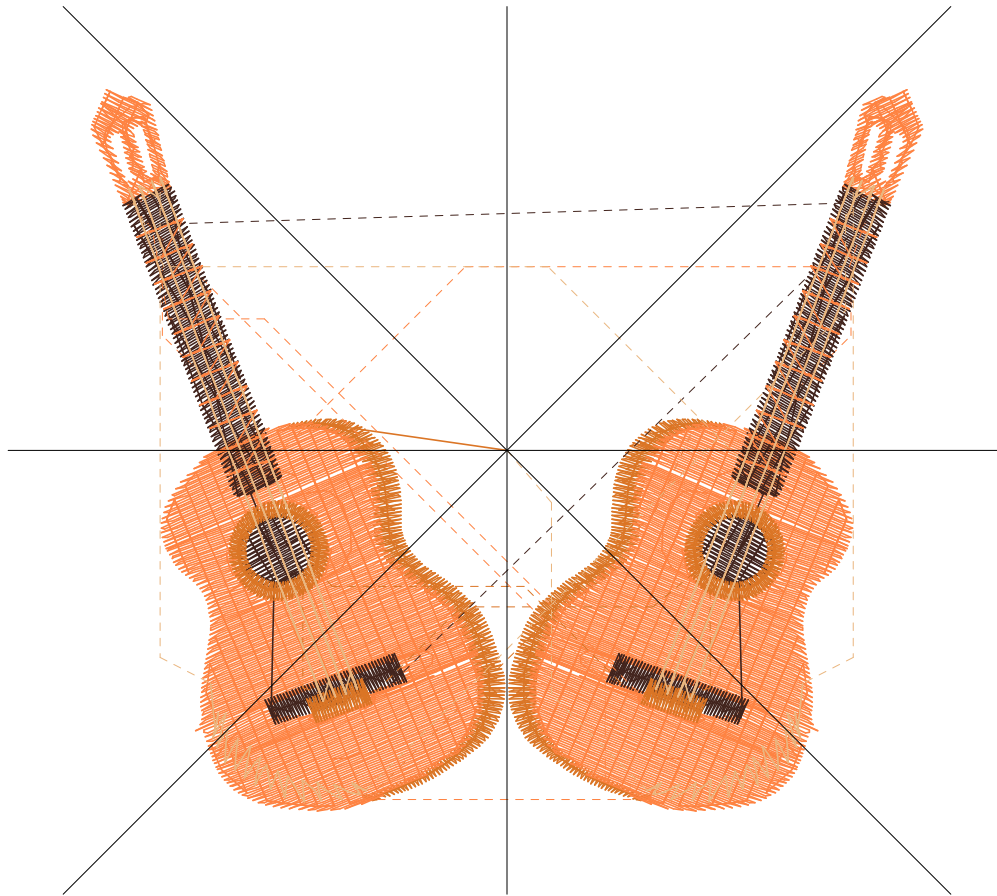

Notes:

Color	Code	Length (mm)	Color	Code	Length (mm)
1. Inca Gold--Floriani's Polyester	711 Floriani's Polyester	2169.8	4. Inca Gold--Floriani's Polyester	711 Floriani's Polyester	1527.8
2. Primrose Jasmine--Floriar	512 Floriani's Polyester	13695.1	5. Primrose Jasmine--Floriar	512 Floriani's Polyester	847.6
3. Mahogany--Floriani's Poly	749 Floriani's Polyester	4145.7	6. Pottery Buff--Floriani's Po	741 Floriani's Polyester	2988.9