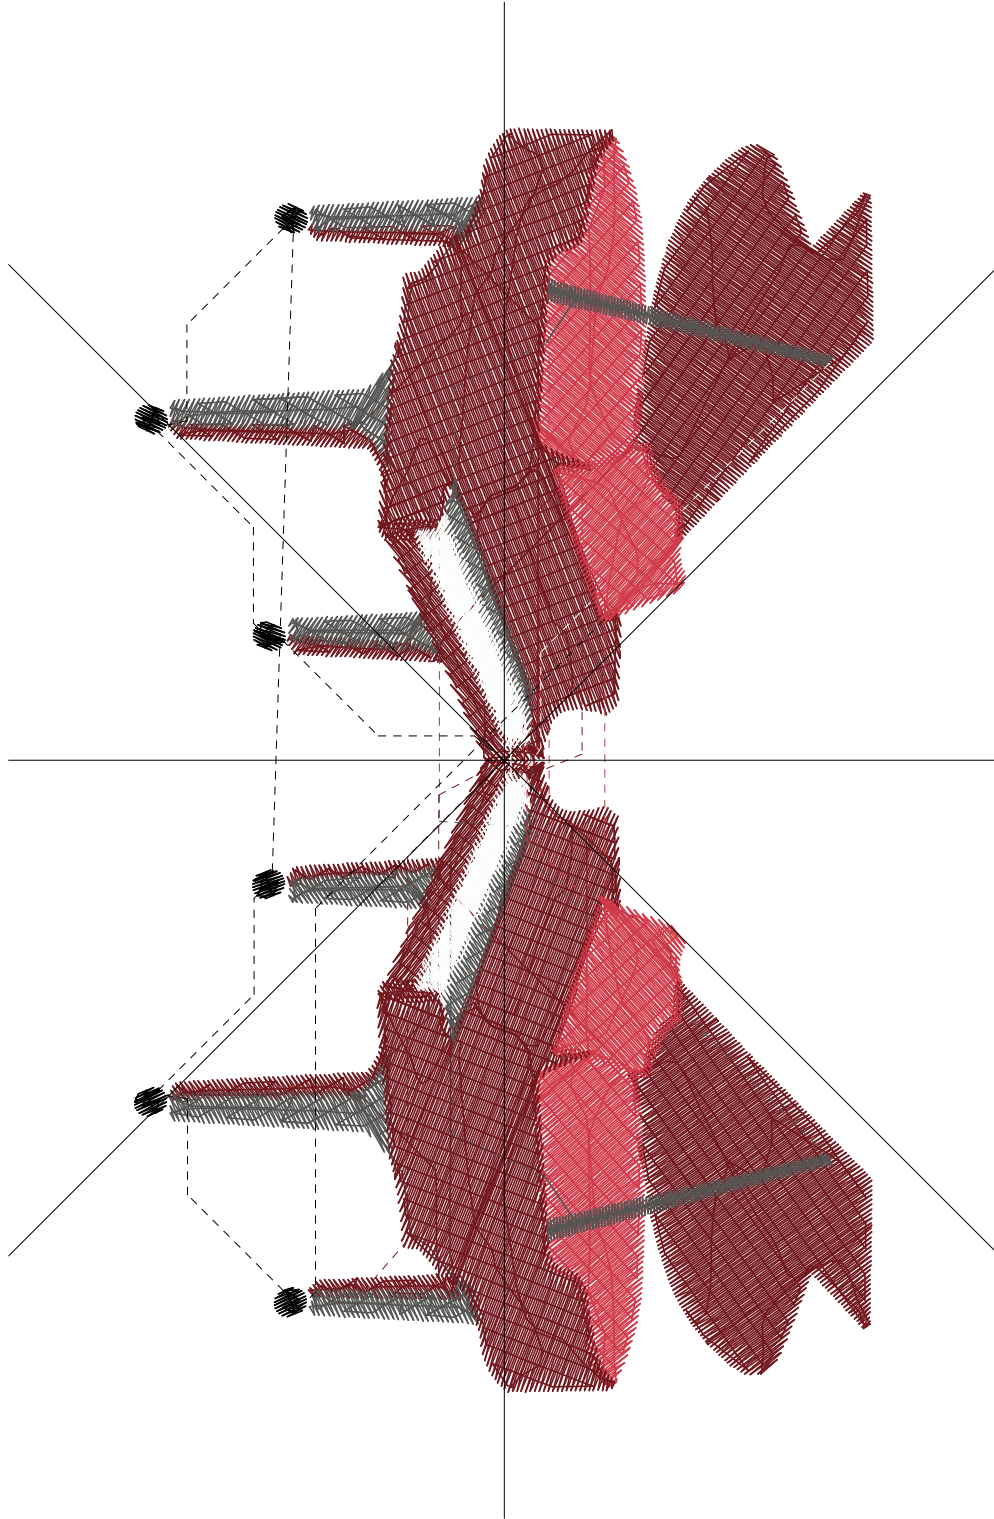

Color	Code	Length (mm)	Color	Code	Length (mm)
1. ■ Wine--Floriani's Polyester	198 Floriani's Polyester	11798.4	5. ■ Gun Metal Gray--Floriani's	487 Floriani's Polyester	2032.0
2. ■ Gun Metal Gray--Floriani's	487 Floriani's Polyester	3461.2	6. Pure White--Floriani's Pol	800 Floriani's Polyester	1509.2
3. ■ Purple Pansies--Floriani's	1906 Floriani's Polyester	4837.7	7. ■ Purple Pansies--Floriani's	1906 Floriani's Polyester	2842.7
4. ■ Wine--Floriani's Polyester	198 Floriani's Polyester	14430.8	8. ■ Black--Floriani's Polyester	900 Floriani's Polyester	898.5

Notes: