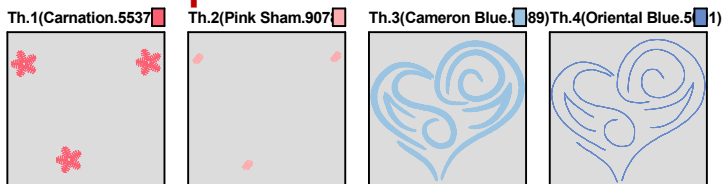

Design Name: atw12313hp	Customer Name:	Machine Set: Default	
Size=82.70 mm x 75.30 mm	Stitch No.=5265	ChangeColor No.=3	Trim No.=17

No.	Thread	Length(m)
1.	 Robison Anton Super Brite Poly.Carnation.5537	0.48
2.	 Robison Anton Super Brite Poly.Pink Sham.9078	0.10
3.	 Robison Anton Super Brite Poly.Cameron Blue.9089	9.10
4.	 Robison Anton Super Brite Poly.Oriental Blue.5601	1.85

ZOOM 100%

Color Sequence:

Design Name: atw12314hp	Customer Name:	Machine Set: Default	
Size=94.90 mm x 62.40 mm	Stitch No.=5168	ChangeColor No.=5	Trim No.=11

Design Note:

No.	Thread	Length(m)
1.	 Robison Anton Super Brite Poly.Carnation.5537	0.16
2.	 Robison Anton Super Brite Poly.Pink Sham.9078	0.03
3.	 Robison Anton Super Brite Poly.Carnation.5537	0.16
4.	 Robison Anton Super Brite Poly.Pink Sham.9078	0.03
5.	 Robison Anton Super Brite Poly.Pastoral Green.5621	8.89
6.	 Robison Anton Super Brite Poly.Spruce.5579	1.84

ZOOM 100%

Color Sequence:

Design Name: atw12315hp	Customer Name:	Machine Set: Default	
Size=94.20 mm x 83.40 mm	Stitch No.=5117	ChangeColor No.=3	Trim No.=11

Design Note:

No.	Thread	Length(m)
1.	 Robison Anton Super Brite Poly.Carnation.5537	0.32
2.	 Robison Anton Super Brite Poly.Pink Sham.9078	0.05
3.	 Robison Anton Super Brite Poly.Pink Sherbert.9036	10.12
4.	 Robison Anton Super Brite Poly.Wild Pink.5559	1.87

ZOOM 100%

Color Sequence:

Design Name: atw12316hp	Customer Name:	Machine Set: Default	
Size=87.30 mm x 80.10 mm	Stitch No.=5613	ChangeColor No.=3	Trim No.=15

Design Note:

No.	Thread	Length(m)
1.	 Robison Anton Super Brite Poly.Carnation.5537	0.48
2.	 Robison Anton Super Brite Poly.Pink Sham.9078	0.08
3.	 Robison Anton Super Brite Poly.Arden Lavender.9067	10.54
4.	 Robison Anton Super Brite Poly.Rich Pink.9097	1.97