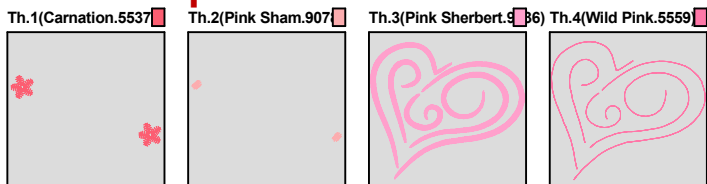

ZOOM 100%

Color Sequence:

Design Name: atw12314hp	Customer Name:	Machine Set: Default	
Size=94.90 mm x 62.40 mm	Stitch No.=5168	ChangeColor No.=5	Trim No.=11

Design Note:

No.	Thread	Length(m)
1.	 Robison Anton Super Brite Poly.Carnation.5537	0.16
2.	 Robison Anton Super Brite Poly.Pink Sham.9078	0.03
3.	 Robison Anton Super Brite Poly.Carnation.5537	0.16
4.	 Robison Anton Super Brite Poly.Pink Sham.9078	0.03
5.	 Robison Anton Super Brite Poly.Pastoral Green.5621	8.89
6.	 Robison Anton Super Brite Poly.Spruce.5579	1.84

ZOOM 100%

Color Sequence:

Design Name: atw12315hp	Customer Name:	Machine Set: Default	
Size=94.20 mm x 83.40 mm	Stitch No.=5117	ChangeColor No.=3	Trim No.=11

Design Note:

No.	Thread	Length(m)
1.	 Robison Anton Super Brite Poly.Carnation.5537	0.32
2.	 Robison Anton Super Brite Poly.Pink Sham.9078	0.05
3.	 Robison Anton Super Brite Poly.Pink Sherbert.9036	10.12
4.	 Robison Anton Super Brite Poly.Wild Pink.5559	1.87

ZOOM 100%

Color Sequence:

Design Name: atw12316hp	Customer Name:	Machine Set: Default	
Size=87.30 mm x 80.10 mm	Stitch No.=5613	ChangeColor No.=3	Trim No.=15

Design Note:

No.	Thread	Length(m)
1.	 Robison Anton Super Brite Poly.Carnation.5537	0.48
2.	 Robison Anton Super Brite Poly.Pink Sham.9078	0.08
3.	 Robison Anton Super Brite Poly.Arden Lavender.9067	10.54
4.	 Robison Anton Super Brite Poly.Rich Pink.9097	1.97

ZOOM 100%

Color Sequence:

Design Name: atw12317hp	Customer Name:	Machine Set: Default	
Size=89.40 mm x 77.50 mm	Stitch No.=4814	ChangeColor No.=3	Trim No.=15

Design Note:

No.	Thread	Length(m)
1.	 Robison Anton Super Brite Poly.Carnation.5537	0.48
2.	 Robison Anton Super Brite Poly.Pink Sham.9078	0.10
3.	 Robison Anton Super Brite Poly.Rich Pink.9097	9.28
4.	 Robison Anton Super Brite Poly.Aubergine.9046	1.68