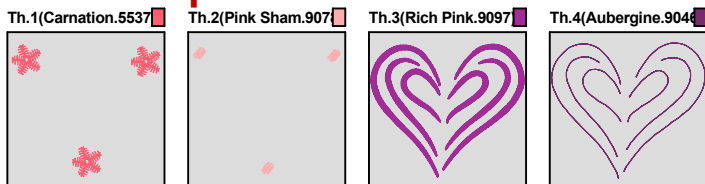

ZOOM 100%

Color Sequence:

Design Name: atw12315hp	Customer Name:	Machine Set: Default	
Size=94.20 mm x 83.40 mm	Stitch No.=5117	ChangeColor No.=3	Trim No.=11

Design Note:

No.	Thread	Length(m)
1.	 Robison Anton Super Brite Poly.Carnation.5537	0.32
2.	 Robison Anton Super Brite Poly.Pink Sham.9078	0.05
3.	 Robison Anton Super Brite Poly.Pink Sherbert.9036	10.12
4.	 Robison Anton Super Brite Poly.Wild Pink.5559	1.87

ZOOM 100%

Color Sequence:

Design Name: atw12316hp	Customer Name:	Machine Set: Default	
Size=87.30 mm x 80.10 mm	Stitch No.=5613	ChangeColor No.=3	Trim No.=15

Design Note:

No.	Thread	Length(m)
1.	 Robison Anton Super Brite Poly.Carnation.5537	0.48
2.	 Robison Anton Super Brite Poly.Pink Sham.9078	0.08
3.	 Robison Anton Super Brite Poly.Arden Lavender.9067	10.54
4.	 Robison Anton Super Brite Poly.Rich Pink.9097	1.97

ZOOM 100%

Color Sequence:

Design Name: atw12317hp	Customer Name:	Machine Set: Default	
Size=89.40 mm x 77.50 mm	Stitch No.=4814	ChangeColor No.=3	Trim No.=15

Design Note:

No.	Thread	Length(m)
1.	 Robison Anton Super Brite Poly.Carnation.5537	0.48
2.	 Robison Anton Super Brite Poly.Pink Sham.9078	0.10
3.	 Robison Anton Super Brite Poly.Rich Pink.9097	9.28
4.	 Robison Anton Super Brite Poly.Aubergine.9046	1.68

ZOOM 100%

Color Sequence:

Design Name: atw12318hp	Customer Name:	Machine Set: Default	
Size=91.90 mm x 82.10 mm	Stitch No.=5883	ChangeColor No.=3	Trim No.=23

Design Note:

No.	Thread	Length(m)
1.	 Robison Anton Super Brite Poly.Carnation.5537	0.80
2.	 Robison Anton Super Brite Poly.Pink Sham.9078	0.15
3.	 Robison Anton Super Brite Poly.Sea Mist.5693	10.31
4.	 Robison Anton Super Brite Poly.Green Pearl.5752	1.97