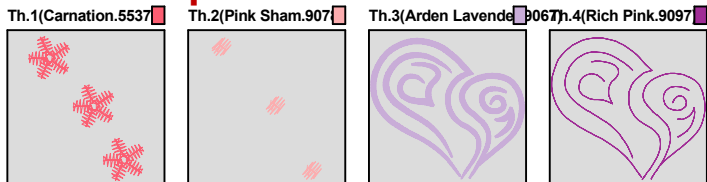

ZOOM 100%

Color Sequence:

Design Name: atw12315hp	Customer Name:	Machine Set: Default	
Size=94.20 mm x 83.40 mm	Stitch No.=5117	ChangeColor No.=3	Trim No.=11

Design Note:

No.	Thread	Length(m)
1.	 Robison Anton Super Brite Poly.Carnation.5537	0.32
2.	 Robison Anton Super Brite Poly.Pink Sham.9078	0.05
3.	 Robison Anton Super Brite Poly.Pink Sherbert.9036	10.12
4.	 Robison Anton Super Brite Poly.Wild Pink.5559	1.87

ZOOM 100%

Color Sequence:

Design Name: atw12316hp	Customer Name:	Machine Set: Default	
Size=87.30 mm x 80.10 mm	Stitch No.=5613	ChangeColor No.=3	Trim No.=15

Design Note:

No.	Thread	Length(m)
1.	 Robison Anton Super Brite Poly.Carnation.5537	0.48
2.	 Robison Anton Super Brite Poly.Pink Sham.9078	0.08
3.	 Robison Anton Super Brite Poly.Arden Lavender.9067	10.54
4.	 Robison Anton Super Brite Poly.Rich Pink.9097	1.97

ZOOM 100%

Color Sequence:

Design Name: atw12317hp	Customer Name:	Machine Set: Default	
Size=89.40 mm x 77.50 mm	Stitch No.=4814	ChangeColor No.=3	Trim No.=15

Design Note:

No.	Thread	Length(m)
1.	 Robison Anton Super Brite Poly.Carnation.5537	0.48
2.	 Robison Anton Super Brite Poly.Pink Sham.9078	0.10
3.	 Robison Anton Super Brite Poly.Rich Pink.9097	9.28
4.	 Robison Anton Super Brite Poly.Aubergine.9046	1.68

ZOOM 100%

Color Sequence:

Design Name: atw12318hp	Customer Name:	Machine Set: Default	
Size=91.90 mm x 82.10 mm	Stitch No.=5883	ChangeColor No.=3	Trim No.=23

Design Note:

No.	Thread	Length(m)
1.	 Robison Anton Super Brite Poly.Carnation.5537	0.80
2.	 Robison Anton Super Brite Poly.Pink Sham.9078	0.15
3.	 Robison Anton Super Brite Poly.Sea Mist.5693	10.31
4.	 Robison Anton Super Brite Poly.Green Pearl.5752	1.97