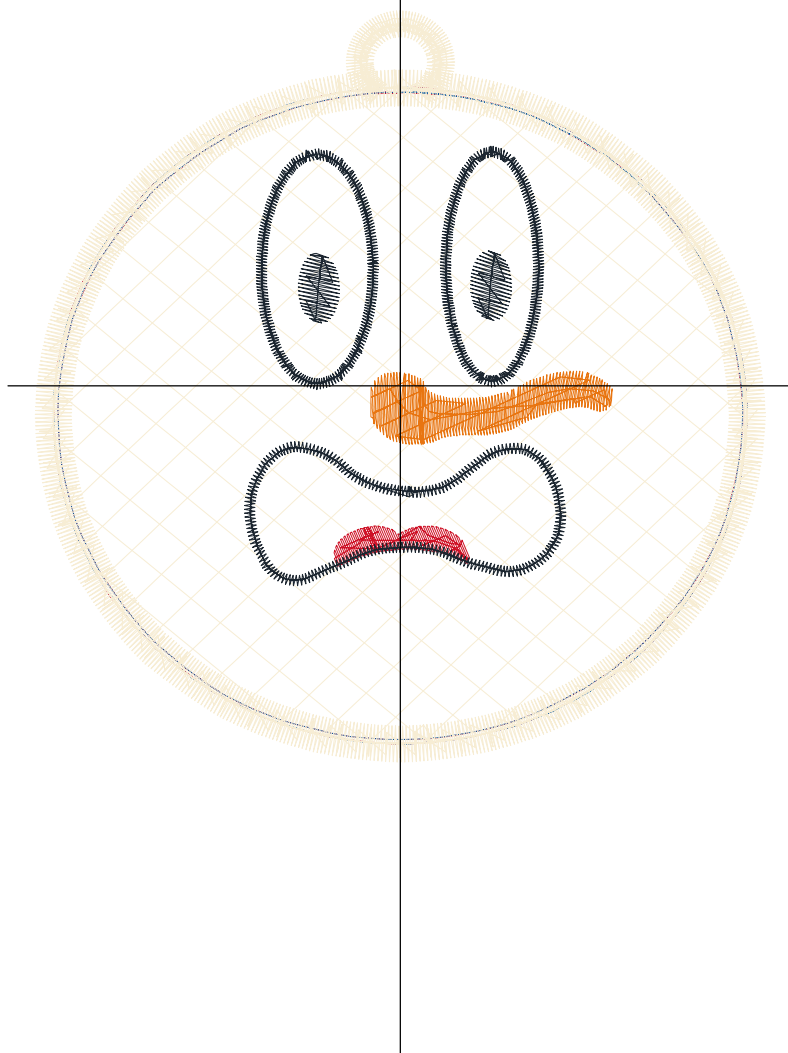

Design Name: atwnls1885	Customer Name:	Machine Set: Default	
Size=96.6 mm x 99.4 mm (3.80 inch x 3.91 inch) Stitch No.=6347 ChangeColor No.=9 Trim No.=6			

No.	Thread	Length(m)
1.	Robison Anton Super Brite Poly.Eggshell.5643	0.78
2.	Robison Anton Super Brite Poly.Jockey Red.5581	0.29
3.	Robison Anton Super Brite Poly.Baltic Blue.5741	0.32
4.	Robison Anton Super Brite Poly.Jockey Red.5581	0.54
5.	Robison Anton Super Brite Poly.Baltic Blue.5741	0.55
6.	Robison Anton Super Brite Poly.Eggshell.5643	2.84
7.	Robison Anton Super Brite Poly.Sunburst.9008	1.14
8.	Robison Anton Super Brite Poly.Scarlet Flame.9020	0.33
9.	Robison Anton Super Brite Poly.Black.5596	2.72
10.	Robison Anton Super Brite Poly.Eggshell.5643	7.43

ZOOM 100%

Color Sequence:

Th.1(Eggshell.5643)	Th.2(Jockey Red.5581)	Th.3(Baltic Blue.5741)	Th.4(Jockey Red.5581)	Th.5(Baltic Blue.5741)	Th.6(Eggshell.5643)	Th.7(Sunburst.9008)	Th.8(Scarlet Flame.9020)
Th.9(Black.5596)	Th.10(Eggshell.5643)