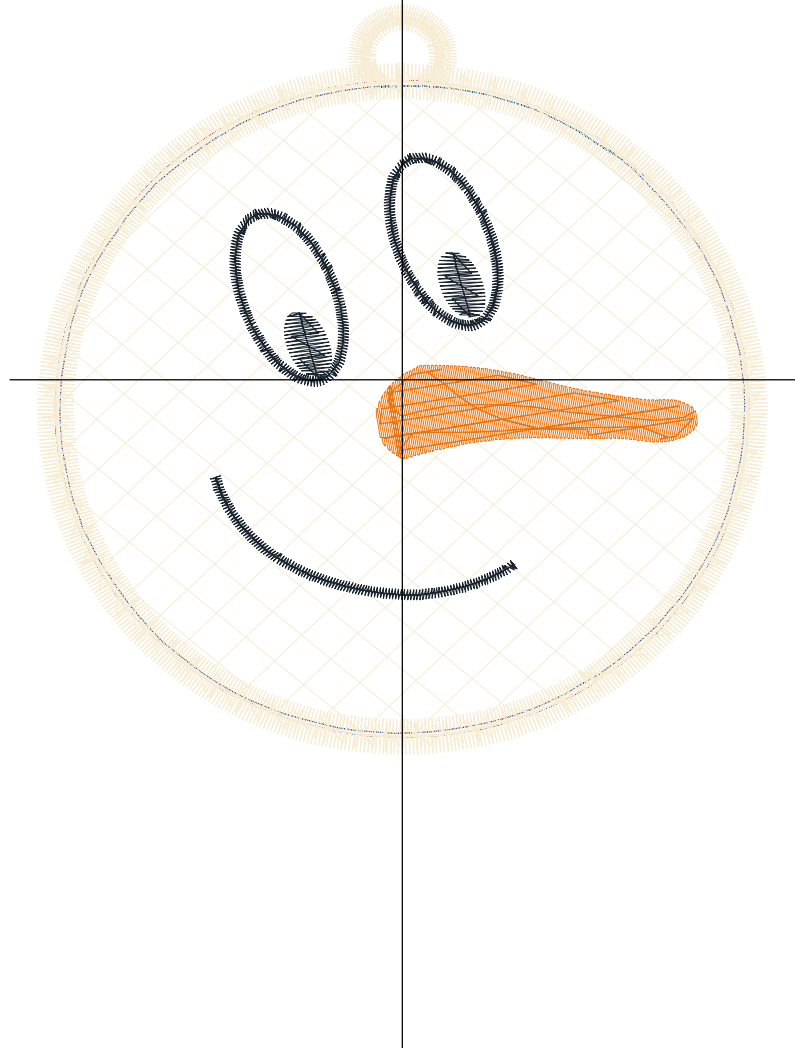

Design Name: atwnls1881	Customer Name:	Machine Set: Default	
Size=96.6 mm x 99.3 mm (3.80 inch x 3.91 inch) Stitch No.=6040 ChangeColor No.=8 Trim No.=5			

No.	Thread	Length(m)
1.	Robison Anton Super Brite Poly.Eggshell.5643	0.80
2.	Robison Anton Super Brite Poly.Jockey Red.5581	0.29
3.	Robison Anton Super Brite Poly.Baltic Blue.5741	0.32
4.	Robison Anton Super Brite Poly.Jockey Red.5581	0.54
5.	Robison Anton Super Brite Poly.Baltic Blue.5741	0.55
6.	Robison Anton Super Brite Poly.Eggshell.5643	2.88
7.	Robison Anton Super Brite Poly.Sunburst.9008	1.72
8.	Robison Anton Super Brite Poly.Black.5596	1.93
9.	Robison Anton Super Brite Poly.Eggshell.5643	7.42

ZOOM 100%

Color Sequence:

Th.1(Eggshell.5643)	Th.2(Jockey Red.5581)	Th.3(Baltic Blue.5741)	Th.4(Jockey Red.5581)	Th.5(Baltic Blue.5741)	Th.6(Eggshell.5643)	Th.7(Sunburst.9008)	Th.8(Black.5596)
Th.9(Eggshell.5643)