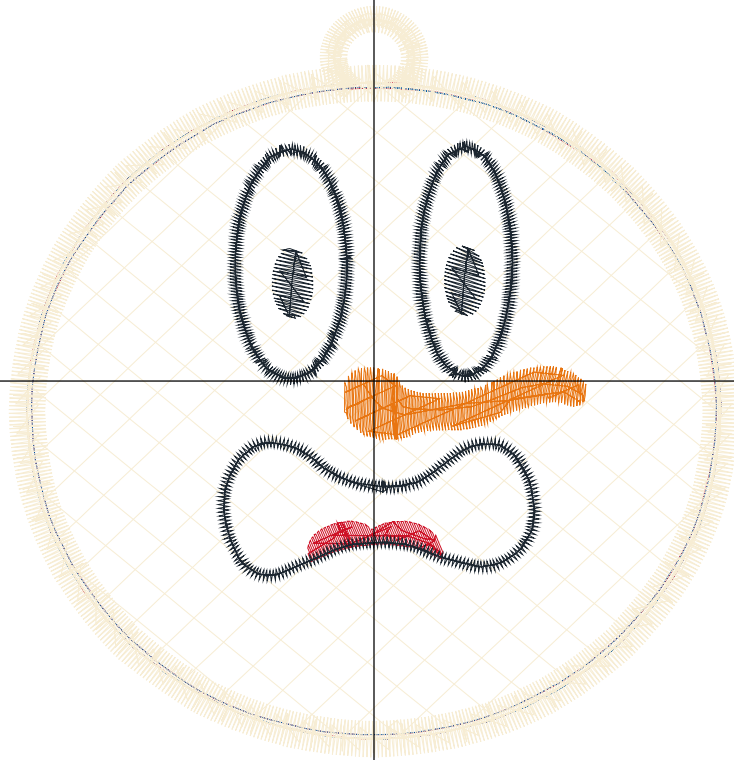

Design Name: atwnls1885	Customer Name:	Machine Set: Default	
Size=96.6 mm x 99.4 mm (3.80 inch x 3.91 inch) Stitch No.=6347 ChangeColor No.=9 Trim No.=6			

No.	Thread	Length(m)
1.	 Robison Anton Super Brite Poly.Eggshell.5643	0.78
2.	 Robison Anton Super Brite Poly.Jockey Red.5581	0.29
3.	 Robison Anton Super Brite Poly.Baltic Blue.5741	0.32
4.	 Robison Anton Super Brite Poly.Jockey Red.5581	0.54
5.	 Robison Anton Super Brite Poly.Baltic Blue.5741	0.55
6.	 Robison Anton Super Brite Poly.Eggshell.5643	2.84
7.	 Robison Anton Super Brite Poly.Sunburst.9008	1.14
8.	 Robison Anton Super Brite Poly.Scarlet Flame.9020	0.33
9.	 Robison Anton Super Brite Poly.Black.5596	2.72
10.	 Robison Anton Super Brite Poly.Eggshell.5643	7.43

ZOOM 100%

Color Sequence:

Th.1(Eggshell.5643) 	Th.2(Jockey Red.5581) 	Th.3(Baltic Blue.5741) 	Th.4(Jockey Red.5581) 	Th.5(Baltic Blue.5741) 	Th.6(Eggshell.5643) 	Th.7(Sunburst.9008) 	Th.8(Scarlet Flame.9020) 
							
Th.9(Black.5596) 	Th.10(Eggshell.5643) 						
							

Design Name: atwnls1886	Customer Name:	Machine Set: Default
Size=96.6 mm x 99.4 mm (3.80 inch x 3.91 inch) Stitch No.=6149 ChangeColor No.=8 Trim No.=6		

No.	Thread	Length(m)
1.	 Robison Anton Super Brite Poly.Eggshell.5643	0.78
2.	 Robison Anton Super Brite Poly.Jockey Red.5581	0.29
3.	 Robison Anton Super Brite Poly.Baltic Blue.5741	0.32
4.	 Robison Anton Super Brite Poly.Jockey Red.5581	0.54
5.	 Robison Anton Super Brite Poly.Baltic Blue.5741	0.55
6.	 Robison Anton Super Brite Poly.Eggshell.5643	2.84
7.	 Robison Anton Super Brite Poly.Sunburst.9008	1.68
8.	 Robison Anton Super Brite Poly.Black.5596	2.28
9.	 Robison Anton Super Brite Poly.Eggshell.5643	7.56