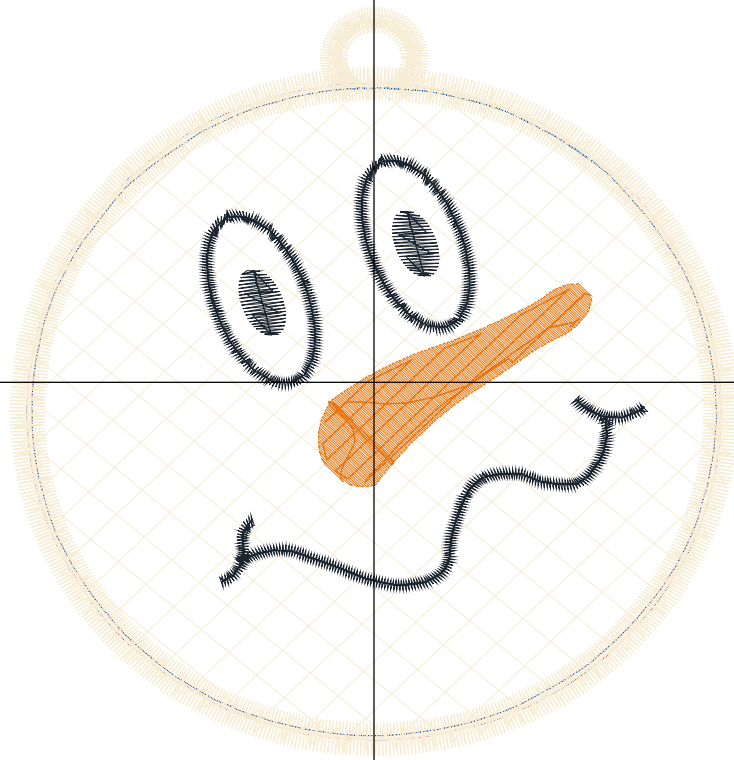

Design Name: atwnls1880	Customer Name:	Machine Set: Default	
Size=96.4 mm x 99.2 mm (3.80 inch x 3.91 inch) Stitch No.=6466 ChangeColor No.=8 Trim No.=5			

Design Note:

No.	Thread	Length(m)
1.	 Robison Anton Super Brite Poly.Eggshell.5643	0.82
2.	 Robison Anton Super Brite Poly.Jockey Red.5581	0.29
3.	 Robison Anton Super Brite Poly.Baltic Blue.5741	0.32
4.	 Robison Anton Super Brite Poly.Jockey Red.5581	0.52
5.	 Robison Anton Super Brite Poly.Baltic Blue.5741	0.29
6.	 Robison Anton Super Brite Poly.Eggshell.5643	3.01
7.	 Robison Anton Super Brite Poly.Sunburst.9008	1.74
8.	 Robison Anton Super Brite Poly.Black.5596	2.40
9.	 Robison Anton Super Brite Poly.Eggshell.5643	7.31

ZOOM 100%

Color Sequence:

Th.1(Eggshell.5643) 	Th.2(Jockey Red.5581) 	Th.3(Baltic Blue.5741) 	Th.4(Jockey Red.5581) 	Th.5(Baltic Blue.5741) 	Th.6(Eggshell.5643) 	Th.7(Sunburst.9008) 	Th.8(Black.5596) 
							
Th.9(Eggshell.5643) 							
							

Design Name: atwnls1881	Customer Name:	Machine Set: Default	
Size=96.6 mm x 99.3 mm (3.80 inch x 3.91 inch) Stitch No.=6040 ChangeColor No.=8 Trim No.=5			

No.	Thread	Length(m)
1.	 Robison Anton Super Brite Poly.Eggshell.5643	0.80
2.	 Robison Anton Super Brite Poly.Jockey Red.5581	0.29
3.	 Robison Anton Super Brite Poly.Baltic Blue.5741	0.32
4.	 Robison Anton Super Brite Poly.Jockey Red.5581	0.54
5.	 Robison Anton Super Brite Poly.Baltic Blue.5741	0.55
6.	 Robison Anton Super Brite Poly.Eggshell.5643	2.88
7.	 Robison Anton Super Brite Poly.Sunburst.9008	1.72
8.	 Robison Anton Super Brite Poly.Black.5596	1.93
9.	 Robison Anton Super Brite Poly.Eggshell.5643	7.42