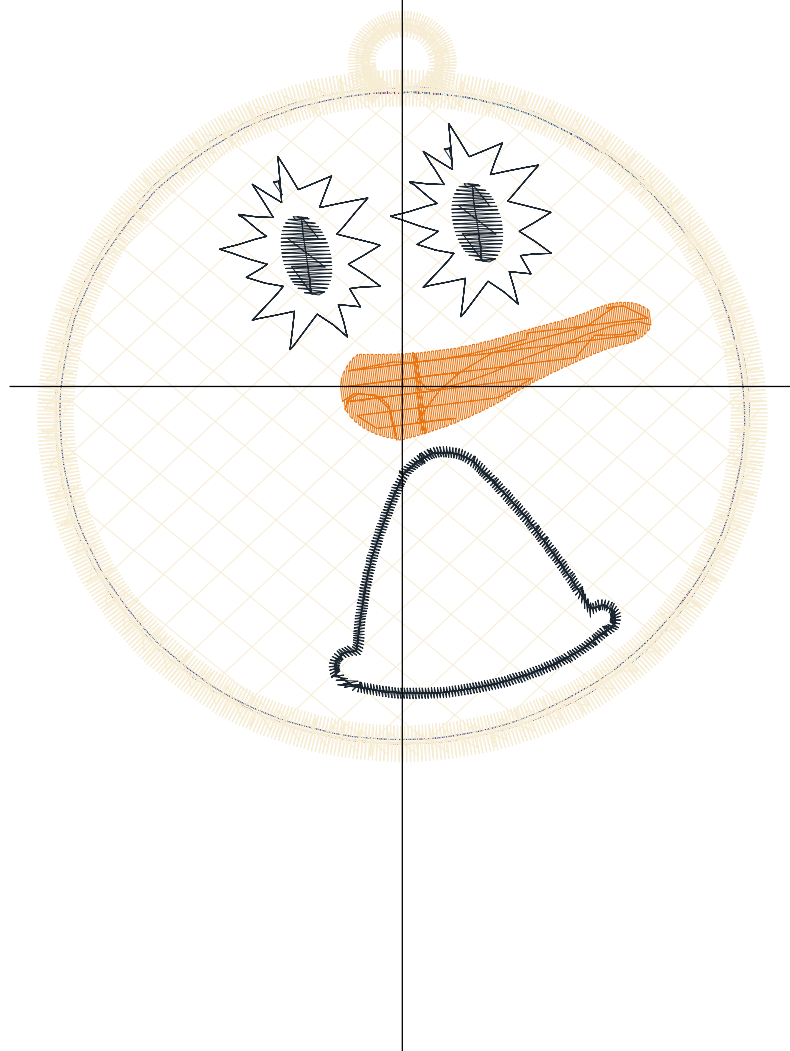

Design Name: atwnls1884	Customer Name:	Machine Set: Default	
Size=96.6 mm x 99.4 mm (3.80 inch x 3.91 inch) Stitch No.=6161 ChangeColor No.=8 Trim No.=6			

No.	Thread	Length(m)
1.	Robison Anton Super Brite Poly.Eggshell.5643	0.78
2.	Robison Anton Super Brite Poly.Jockey Red.5581	0.29
3.	Robison Anton Super Brite Poly.Baltic Blue.5741	0.32
4.	Robison Anton Super Brite Poly.Jockey Red.5581	0.54
5.	Robison Anton Super Brite Poly.Baltic Blue.5741	0.55
6.	Robison Anton Super Brite Poly.Eggshell.5643	2.84
7.	Robison Anton Super Brite Poly.Sunburst.9008	1.73
8.	Robison Anton Super Brite Poly.Black.5596	2.75
9.	Robison Anton Super Brite Poly.Eggshell.5643	7.39

ZOOM 100%

Color Sequence:

Th.1(Eggshell.5643)	Th.2(Jockey Red.5581)	Th.3(Baltic Blue.5741)	Th.4(Jockey Red.5581)	Th.5(Baltic Blue.5741)	Th.6(Eggshell.5643)	Th.7(Sunburst.9008)	Th.8(Black.5596)	
Th.9(Eggshell.5643)