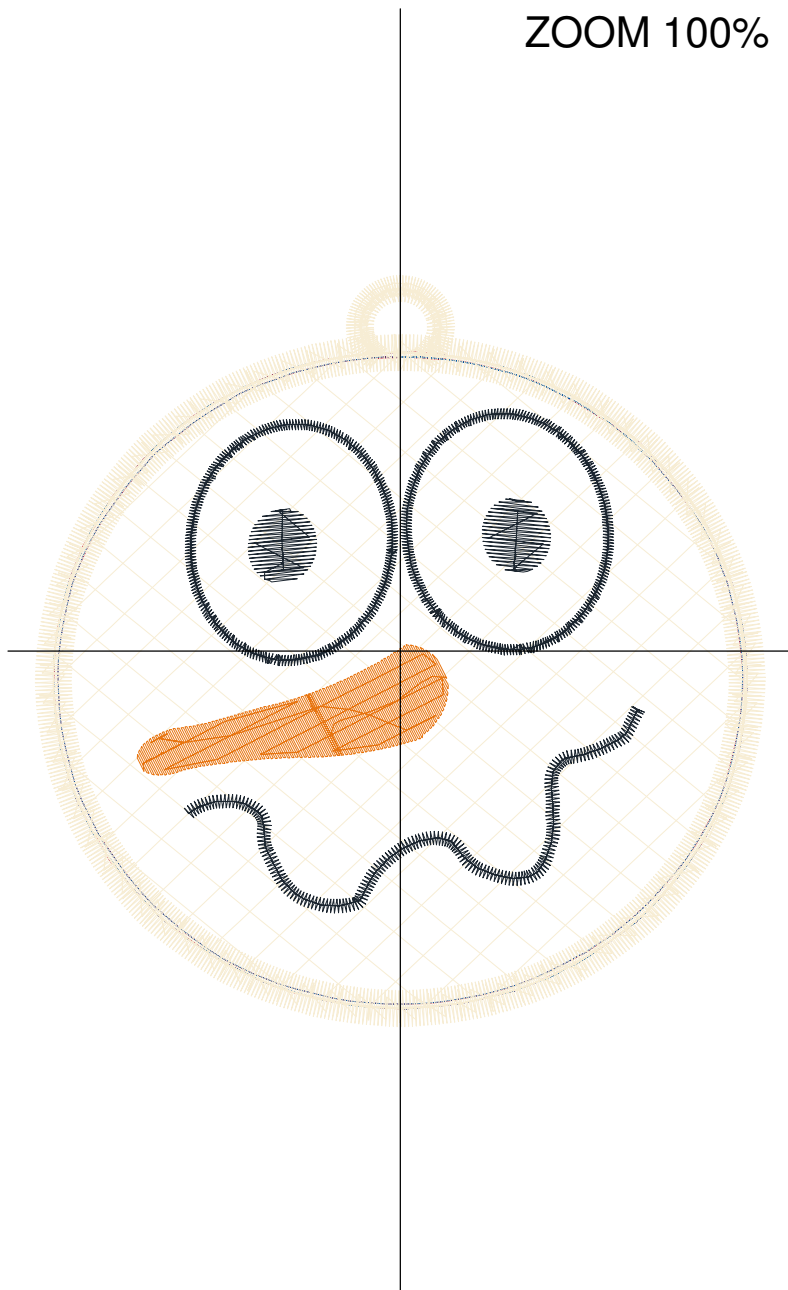

Design Name: atwnls1889	Customer Name:	Machine Set: Default	
Size=96.6 mm x 99.4 mm (3.80 inch x 3.91 inch) Stitch No.=6475 ChangeColor No.=8 Trim No.=6			

Design Note:

No.	Thread	Length(m)
1.	Robison Anton Super Brite Poly.Eggshell.5643	0.78
2.	Robison Anton Super Brite Poly.Jockey Red.5581	0.29
3.	Robison Anton Super Brite Poly.Baltic Blue.5741	0.32
4.	Robison Anton Super Brite Poly.Jockey Red.5581	0.54
5.	Robison Anton Super Brite Poly.Baltic Blue.5741	0.55
6.	Robison Anton Super Brite Poly.Eggshell.5643	2.84
7.	Robison Anton Super Brite Poly.Sunburst.9008	1.64
8.	Robison Anton Super Brite Poly.Black.5596	3.18
9.	Robison Anton Super Brite Poly.Eggshell.5643	7.39

ZOOM 100%

Color Sequence:

Th.1(Eggshell.5643)	Th.2(Jockey Red.5581)	Th.3(Baltic Blue.5741)	Th.4(Jockey Red.5581)	Th.5(Baltic Blue.5741)	Th.6(Eggshell.5643)	Th.7(Sunburst.9008)	Th.8(Black.5596)
Th.9(Eggshell.5643)