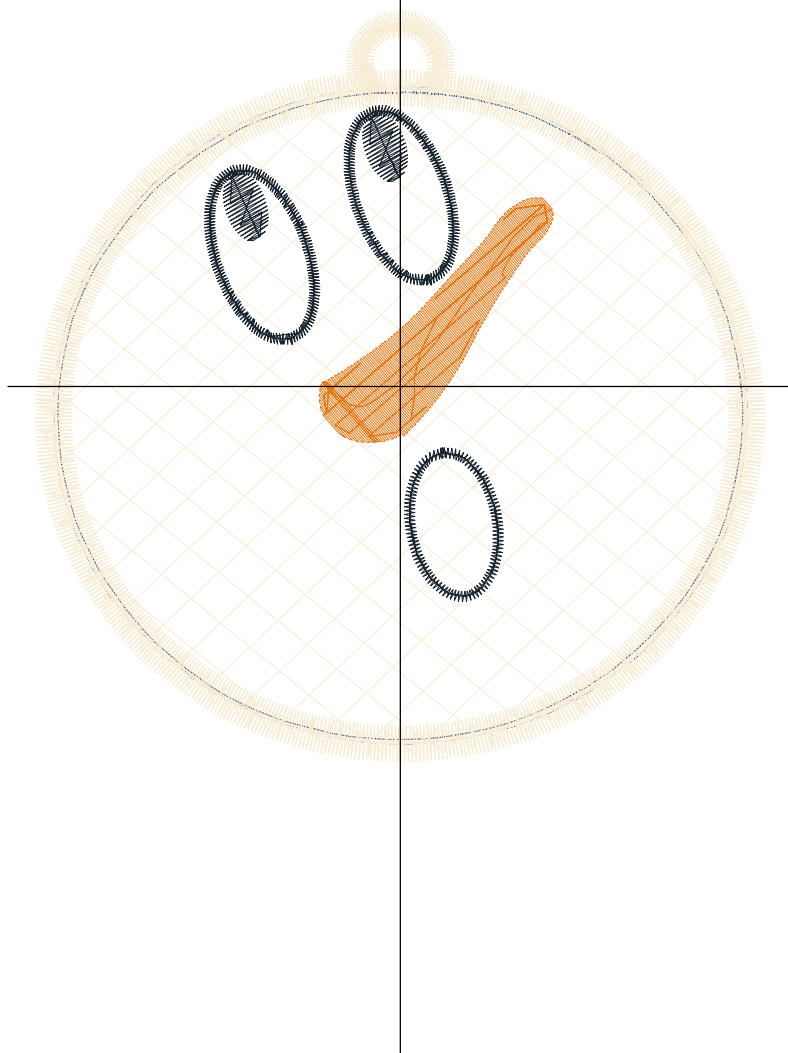

Design Name: atwnls1882	Customer Name:	Machine Set: Default	
Size=96.6 mm x 99.4 mm (3.80 inch x 3.91 inch) Stitch No.=5889 ChangeColor No.=8 Trim No.=6			

No.	Thread	Length(m)
1.	Robison Anton Super Brite Poly.Eggshell.5643	0.78
2.	Robison Anton Super Brite Poly.Jockey Red.5581	0.29
3.	Robison Anton Super Brite Poly.Baltic Blue.5741	0.32
4.	Robison Anton Super Brite Poly.Jockey Red.5581	0.54
5.	Robison Anton Super Brite Poly.Baltic Blue.5741	0.55
6.	Robison Anton Super Brite Poly.Eggshell.5643	2.84
7.	Robison Anton Super Brite Poly.Sunburst.9008	1.73
8.	Robison Anton Super Brite Poly.Black.5596	1.84
9.	Robison Anton Super Brite Poly.Eggshell.5643	7.39

ZOOM 100%

Color Sequence:

Th.1(Eggshell.5643)	Th.2(Jockey Red.5581)	Th.3(Baltic Blue.5741)	Th.4(Jockey Red.5581)	Th.5(Baltic Blue.5741)	Th.6(Eggshell.5643)	Th.7(Sunburst.9008)	Th.8(Black.5596)
Th.9(Eggshell.5643)