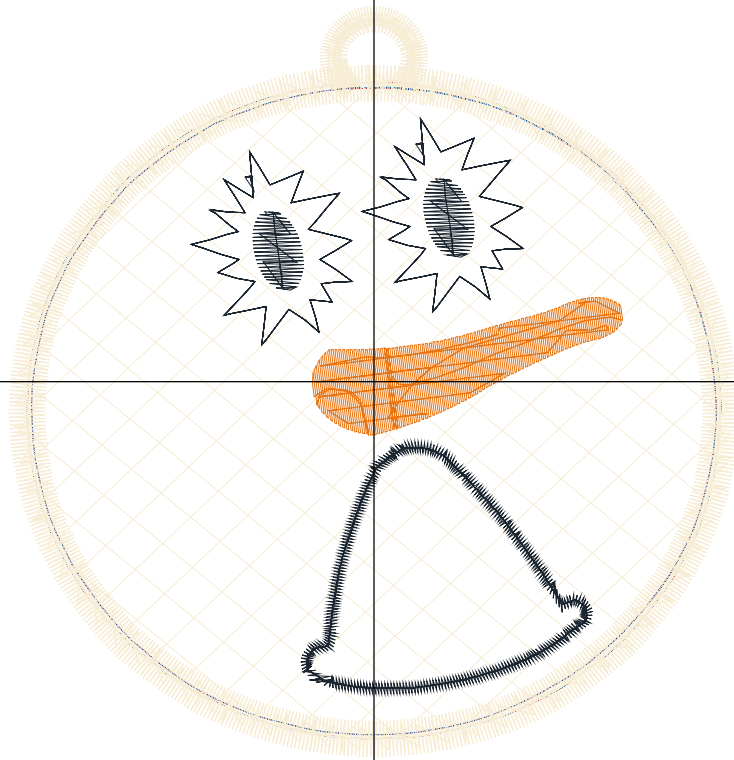

Design Name: atwnls1884	Customer Name:	Machine Set: Default	
Size=96.6 mm x 99.4 mm (3.80 inch x 3.91 inch) Stitch No.=6161 ChangeColor No.=8 Trim No.=6			

No.	Thread	Length(m)
1.	 Robison Anton Super Brite Poly.Eggshell.5643	0.78
2.	 Robison Anton Super Brite Poly.Jockey Red.5581	0.29
3.	 Robison Anton Super Brite Poly.Baltic Blue.5741	0.32
4.	 Robison Anton Super Brite Poly.Jockey Red.5581	0.54
5.	 Robison Anton Super Brite Poly.Baltic Blue.5741	0.55
6.	 Robison Anton Super Brite Poly.Eggshell.5643	2.84
7.	 Robison Anton Super Brite Poly.Sunburst.9008	1.73
8.	 Robison Anton Super Brite Poly.Black.5596	2.75
9.	 Robison Anton Super Brite Poly.Eggshell.5643	7.39

ZOOM 100%

Color Sequence:

Th.1(Eggshell.5643) 	Th.2(Jockey Red.5581) 	Th.3(Baltic Blue.5741) 	Th.4(Jockey Red.5581) 	Th.5(Baltic Blue.5741) 	Th.6(Eggshell.5643) 	Th.7(Sunburst.9008) 	Th.8(Black.5596) 	
								
Th.9(Eggshell.5643) 								

Design Name: atwnls1885	Customer Name:	Machine Set: Default	
Size=96.6 mm x 99.4 mm (3.80 inch x 3.91 inch) Stitch No.=6347 ChangeColor No.=9 Trim No.=6			

No.	Thread	Length(m)
1.	 Robison Anton Super Brite Poly.Eggshell.5643	0.78
2.	 Robison Anton Super Brite Poly.Jockey Red.5581	0.29
3.	 Robison Anton Super Brite Poly.Baltic Blue.5741	0.32
4.	 Robison Anton Super Brite Poly.Jockey Red.5581	0.54
5.	 Robison Anton Super Brite Poly.Baltic Blue.5741	0.55
6.	 Robison Anton Super Brite Poly.Eggshell.5643	2.84
7.	 Robison Anton Super Brite Poly.Sunburst.9008	1.14
8.	 Robison Anton Super Brite Poly.Scarlet Flame.9020	0.33
9.	 Robison Anton Super Brite Poly.Black.5596	2.72
10.	 Robison Anton Super Brite Poly.Eggshell.5643	7.43