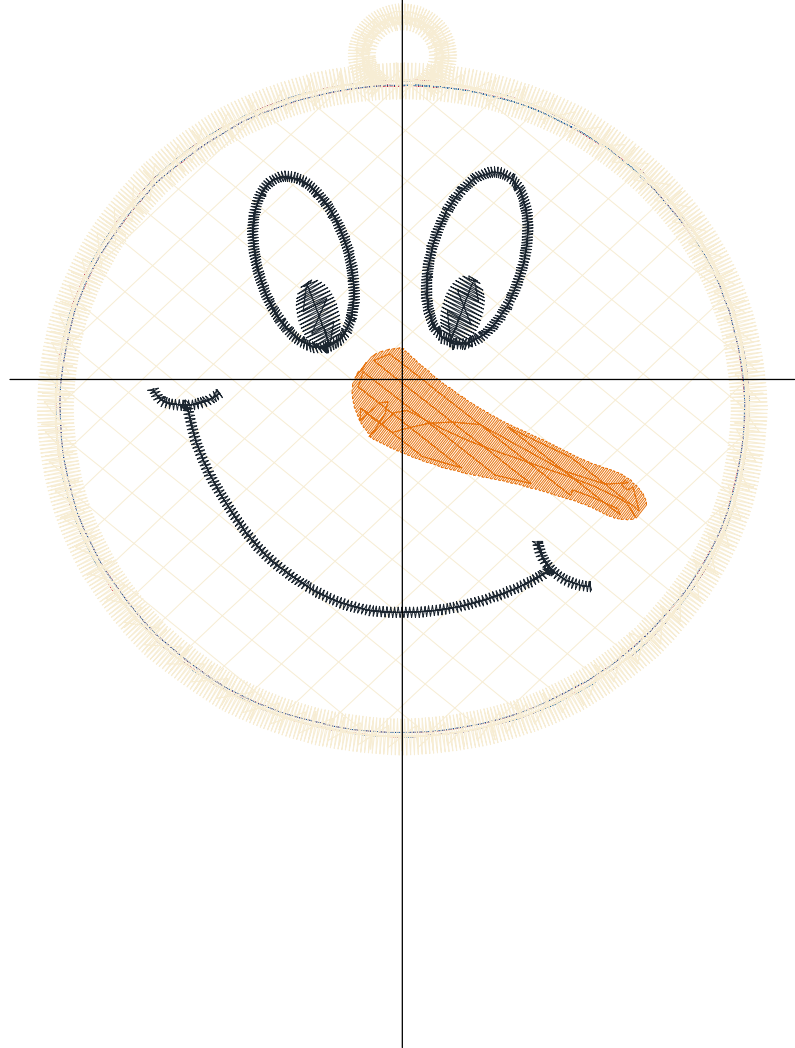

Design Name: atwnls1883	Customer Name:	Machine Set: Default	
Size=96.6 mm x 99.4 mm (3.80 inch x 3.91 inch) Stitch No.=6135 ChangeColor No.=8 Trim No.=6			

No.	Thread	Length(m)
1.	Robison Anton Super Brite Poly.Eggshell.5643	0.78
2.	Robison Anton Super Brite Poly.Jockey Red.5581	0.29
3.	Robison Anton Super Brite Poly.Baltic Blue.5741	0.32
4.	Robison Anton Super Brite Poly.Jockey Red.5581	0.54
5.	Robison Anton Super Brite Poly.Baltic Blue.5741	0.55
6.	Robison Anton Super Brite Poly.Eggshell.5643	2.84
7.	Robison Anton Super Brite Poly.Sunburst.9008	1.63
8.	Robison Anton Super Brite Poly.Black.5596	2.31
9.	Robison Anton Super Brite Poly.Eggshell.5643	7.42

ZOOM 100%

Color Sequence:

Th.1(Eggshell.5643)	Th.2(Jockey Red.5581)	Th.3(Baltic Blue.5741)	Th.4(Jockey Red.5581)	Th.5(Baltic Blue.5741)	Th.6(Eggshell.5643)	Th.7(Sunburst.9008)	Th.8(Black.5596)
Th.9(Eggshell.5643)