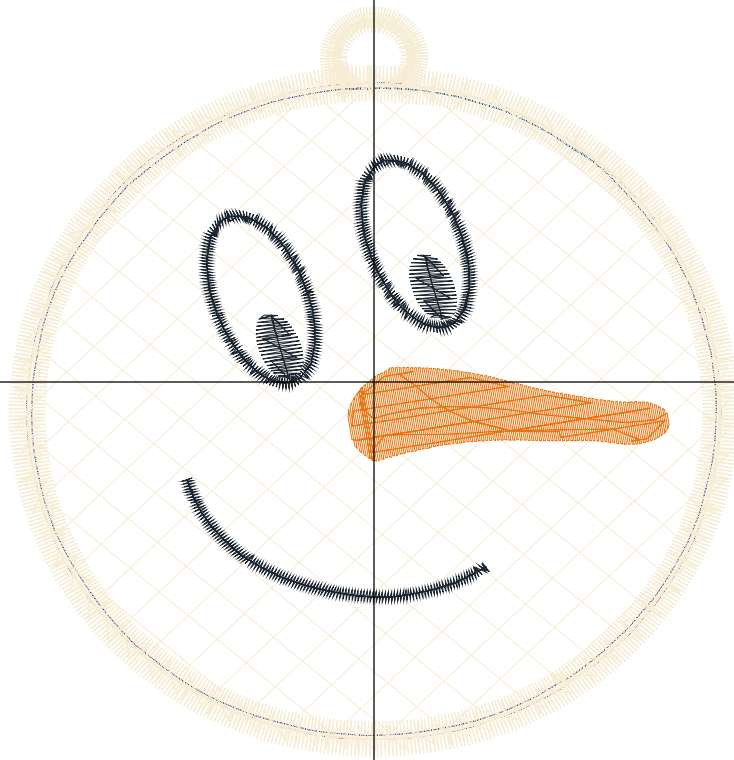

Design Name: atwnls1881	Customer Name:	Machine Set: Default	
Size=96.6 mm x 99.3 mm (3.80 inch x 3.91 inch) Stitch No.=6040 ChangeColor No.=8 Trim No.=5			

No.	Thread	Length(m)
1.	 Robison Anton Super Brite Poly.Eggshell.5643	0.80
2.	 Robison Anton Super Brite Poly.Jockey Red.5581	0.29
3.	 Robison Anton Super Brite Poly.Baltic Blue.5741	0.32
4.	 Robison Anton Super Brite Poly.Jockey Red.5581	0.54
5.	 Robison Anton Super Brite Poly.Baltic Blue.5741	0.55
6.	 Robison Anton Super Brite Poly.Eggshell.5643	2.88
7.	 Robison Anton Super Brite Poly.Sunburst.9008	1.72
8.	 Robison Anton Super Brite Poly.Black.5596	1.93
9.	 Robison Anton Super Brite Poly.Eggshell.5643	7.42

ZOOM 100%

Color Sequence:

Th.1(Eggshell.5643) 	Th.2(Jockey Red.5581) 	Th.3(Baltic Blue.5741) 	Th.4(Jockey Red.5581) 	Th.5(Baltic Blue.5741) 	Th.6(Eggshell.5643) 	Th.7(Sunburst.9008) 	Th.8(Black.5596) 
							
Th.9(Eggshell.5643) 							
							

Design Name: atwnls1882	Customer Name:	Machine Set: Default	
Size=96.6 mm x 99.4 mm (3.80 inch x 3.91 inch) Stitch No.=5889 ChangeColor No.=8 Trim No.=6			

No.	Thread	Length(m)
1.	 Robison Anton Super Brite Poly.Eggshell.5643	0.78
2.	 Robison Anton Super Brite Poly.Jockey Red.5581	0.29
3.	 Robison Anton Super Brite Poly.Baltic Blue.5741	0.32
4.	 Robison Anton Super Brite Poly.Jockey Red.5581	0.54
5.	 Robison Anton Super Brite Poly.Baltic Blue.5741	0.55
6.	 Robison Anton Super Brite Poly.Eggshell.5643	2.84
7.	 Robison Anton Super Brite Poly.Sunburst.9008	1.73
8.	 Robison Anton Super Brite Poly.Black.5596	1.84
9.	 Robison Anton Super Brite Poly.Eggshell.5643	7.39