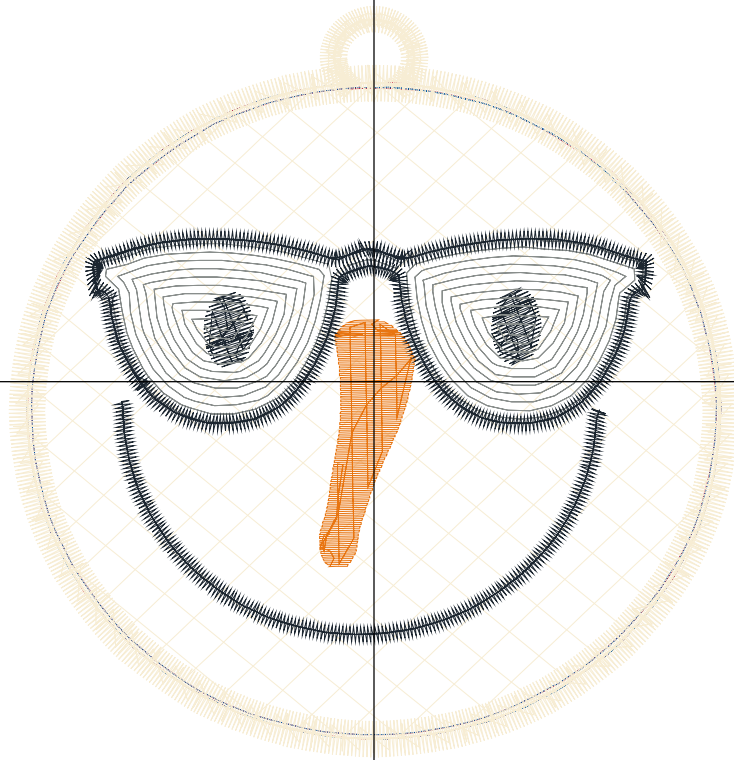

ZOOM 100%

Color Sequence:

Th.1(Eggshell.5643) 	Th.2(Jockey Red.5581) 	Th.3(Baltic Blue.5741) 	Th.4(Jockey Red.5581) 	Th.5(Baltic Blue.5741) 	Th.6(Eggshell.5643) 	Th.7(Sunburst.9008) 	Th.8(Black.5596) 
							
Th.9(Eggshell.5643) 							
							

Design Name: atwnls1887	Customer Name:	Machine Set: Default	
Size=96.6 mm x 99.4 mm (3.80 inch x 3.91 inch) Stitch No.=7342 ChangeColor No.=10 Trim No.=4			

No.	Thread	Length(m)
1.	 Robison Anton Super Brite Poly.Eggshell.5643	0.78
2.	 Robison Anton Super Brite Poly.Jockey Red.5581	0.29
3.	 Robison Anton Super Brite Poly.Baltic Blue.5741	0.32
4.	 Robison Anton Super Brite Poly.Jockey Red.5581	0.54
5.	 Robison Anton Super Brite Poly.Baltic Blue.5741	0.55
6.	 Robison Anton Super Brite Poly.Eggshell.5643	2.84
7.	 Robison Anton Super Brite Poly.Sunburst.9008	1.16
8.	 Robison Anton Super Brite Poly.Black.5596	0.58
9.	 Robison Anton Super Brite Poly.Silvery Gray.5784	2.20
10.	 Robison Anton Super Brite Poly.Black.5596	3.15
11.	 Robison Anton Super Brite Poly.Eggshell.5643	7.44

ZOOM 100%

Color Sequence:

Th.1(Eggshell.5643) 	Th.2(Jockey Red.5581) 	Th.3(Baltic Blue.5741) 	Th.4(Jockey Red.5581) 	Th.5(Baltic Blue.5741) 	Th.6(Eggshell.5643) 	Th.7(Sunburst.9008) 	Th.8(Black.5596) 	
								
Th.9(Silvery Gray.5784) 	Th.10(Black.5596) 	Th.11(Eggshell.5643) 						
								