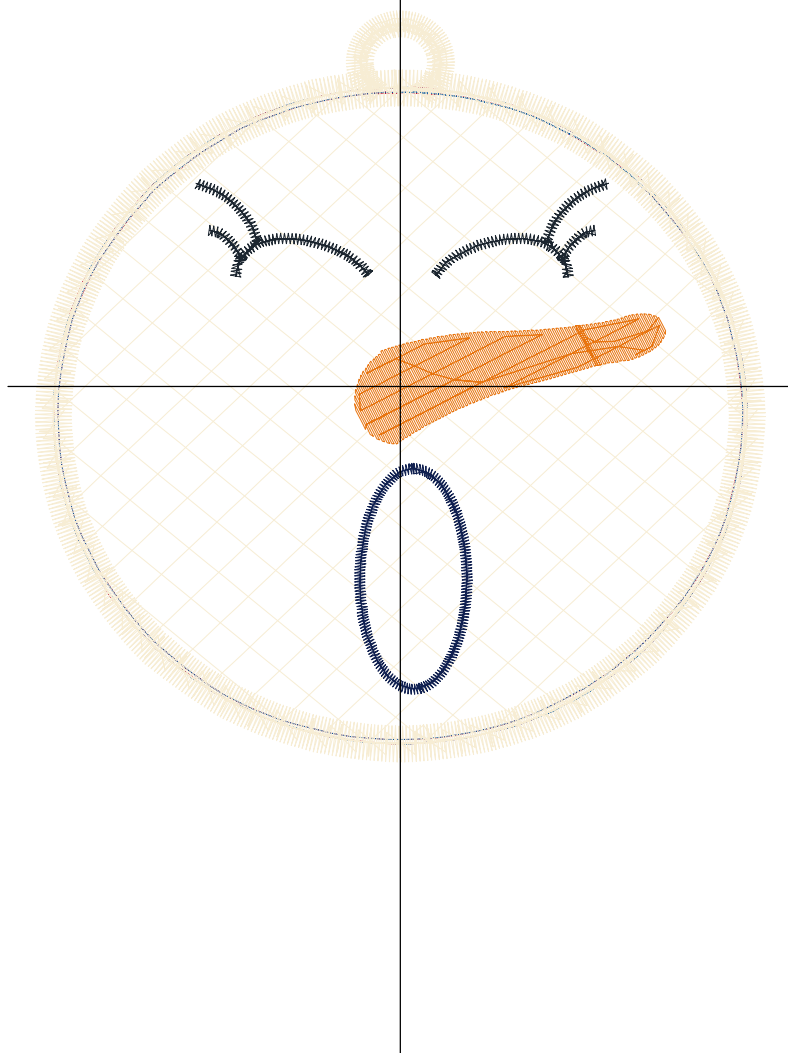

Design Name: atwnls1888	Customer Name:	Machine Set: Default	
Size=96.6 mm x 99.4 mm (3.80 inch x 3.91 inch) Stitch No.=5715 ChangeColor No.=9 Trim No.=3			

No.	Thread	Length(m)
1.	Robison Anton Super Brite Poly.Eggshell.5643	0.78
2.	Robison Anton Super Brite Poly.Jockey Red.5581	0.29
3.	Robison Anton Super Brite Poly.Baltic Blue.5741	0.32
4.	Robison Anton Super Brite Poly.Jockey Red.5581	0.54
5.	Robison Anton Super Brite Poly.Baltic Blue.5741	0.55
6.	Robison Anton Super Brite Poly.Eggshell.5643	2.84
7.	Robison Anton Super Brite Poly.Sunburst.9008	1.65
8.	Robison Anton Super Brite Poly.Black.5596	0.73
9.	Robison Anton Super Brite Poly.PN Navy (24).5824	0.62
10.	Robison Anton Super Brite Poly.Eggshell.5643	7.45

ZOOM 100%

Color Sequence:

Th.1(Eggshell.5643)	Th.2(Jockey Red.5581)	Th.3(Baltic Blue.5741)	Th.4(Jockey Red.5581)	Th.5(Baltic Blue.5741)	Th.6(Eggshell.5643)	Th.7(Sunburst.9008)	Th.8(Black.5596)	
Th.9(PN Navy (24).5824)	Th.10(Eggshell.5643)