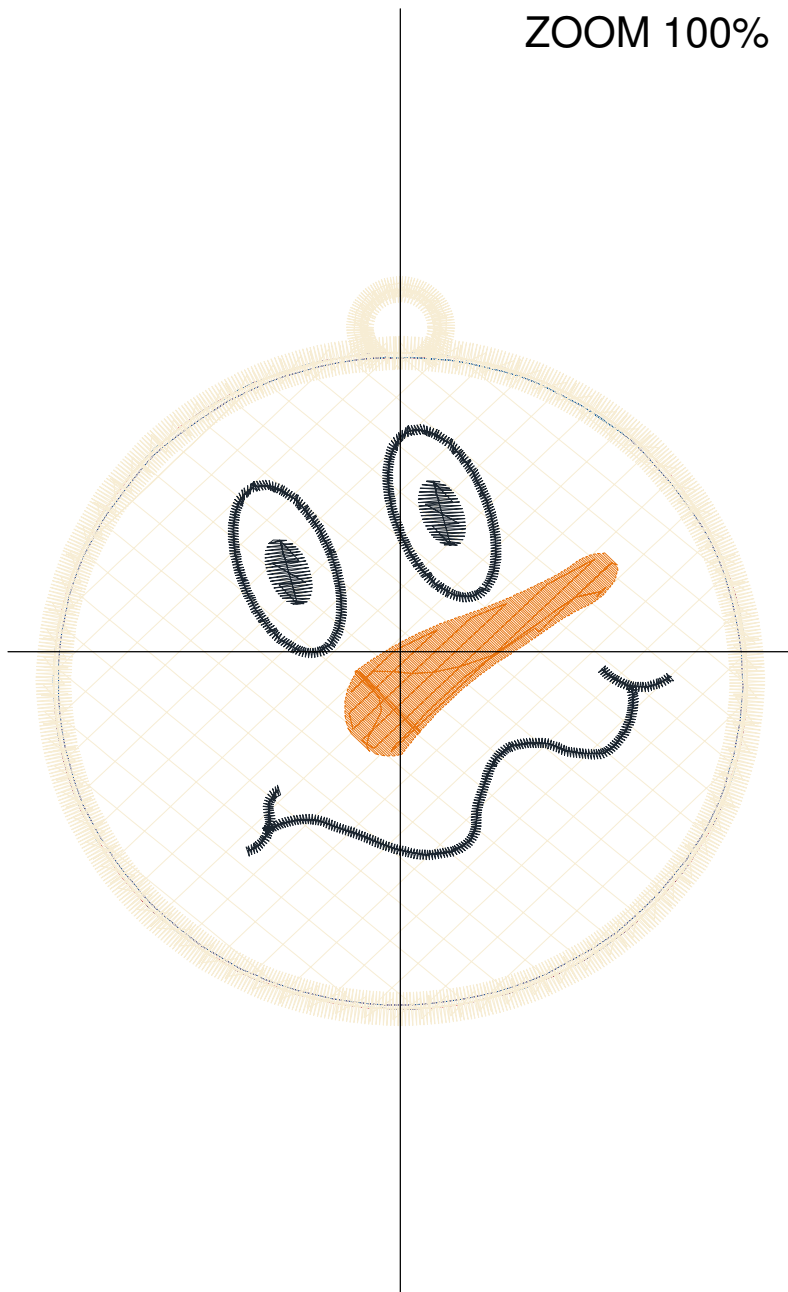

Design Name: atwnls1880	Customer Name:	Machine Set: Default	
Size=96.4 mm x 99.2 mm (3.80 inch x 3.91 inch) Stitch No.=6466 ChangeColor No.=8 Trim No.=5			

Design Note:

No.	Thread	Length(m)
1.	Robison Anton Super Brite Poly.Eggshell.5643	0.82
2.	Robison Anton Super Brite Poly.Jockey Red.5581	0.29
3.	Robison Anton Super Brite Poly.Baltic Blue.5741	0.32
4.	Robison Anton Super Brite Poly.Jockey Red.5581	0.52
5.	Robison Anton Super Brite Poly.Baltic Blue.5741	0.29
6.	Robison Anton Super Brite Poly.Eggshell.5643	3.01
7.	Robison Anton Super Brite Poly.Sunburst.9008	1.74
8.	Robison Anton Super Brite Poly.Black.5596	2.40
9.	Robison Anton Super Brite Poly.Eggshell.5643	7.31

ZOOM 100%

Color Sequence:

Th.1(Eggshell.5643)	Th.2(Jockey Red.5581)	Th.3(Baltic Blue.5741)	Th.4(Jockey Red.5581)	Th.5(Baltic Blue.5741)	Th.6(Eggshell.5643)	Th.7(Sunburst.9008)	Th.8(Black.5596)
Th.9(Eggshell.5643)