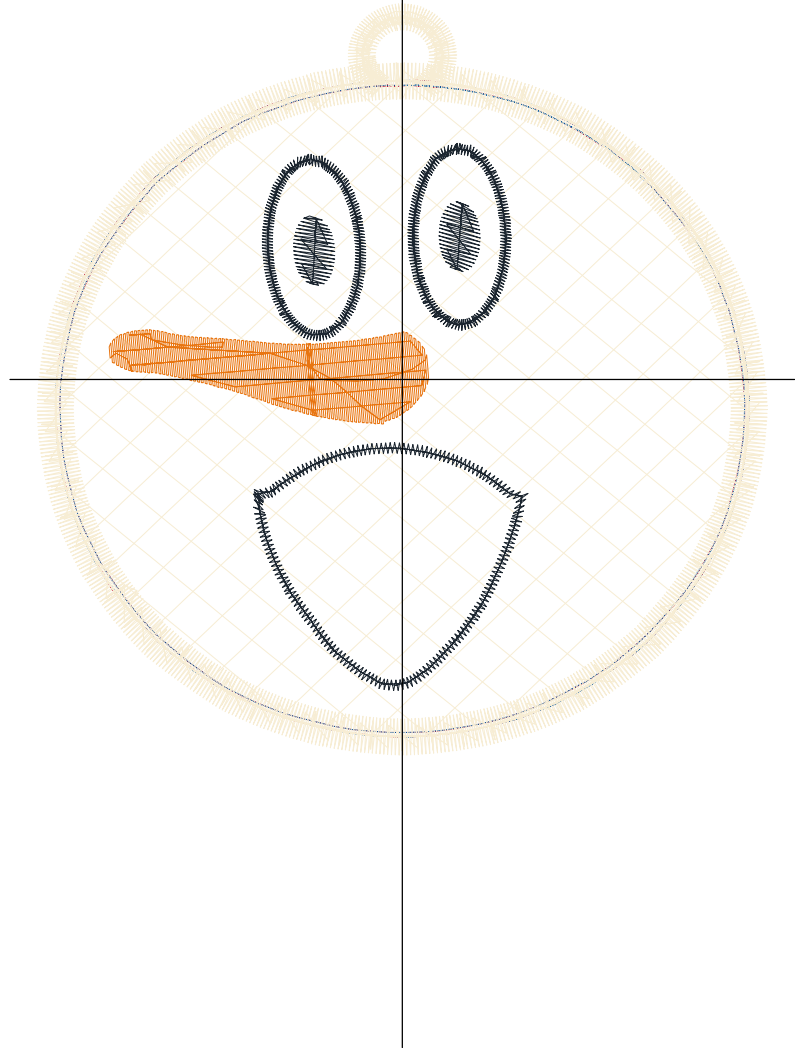

Design Name: atwnls1886	Customer Name:	Machine Set: Default
Size=96.6 mm x 99.4 mm (3.80 inch x 3.91 inch) Stitch No.=6149 ChangeColor No.=8 Trim No.=6		

No.	Thread	Length(m)
1.	Robison Anton Super Brite Poly.Eggshell.5643	0.78
2.	Robison Anton Super Brite Poly.Jockey Red.5581	0.29
3.	Robison Anton Super Brite Poly.Baltic Blue.5741	0.32
4.	Robison Anton Super Brite Poly.Jockey Red.5581	0.54
5.	Robison Anton Super Brite Poly.Baltic Blue.5741	0.55
6.	Robison Anton Super Brite Poly.Eggshell.5643	2.84
7.	Robison Anton Super Brite Poly.Sunburst.9008	1.68
8.	Robison Anton Super Brite Poly.Black.5596	2.28
9.	Robison Anton Super Brite Poly.Eggshell.5643	7.56

ZOOM 100%

Color Sequence:

Th.1(Eggshell.5643)	Th.2(Jockey Red.5581)	Th.3(Baltic Blue.5741)	Th.4(Jockey Red.5581)	Th.5(Baltic Blue.5741)	Th.6(Eggshell.5643)	Th.7(Sunburst.9008)	Th.8(Black.5596)
Th.9(Eggshell.5643)