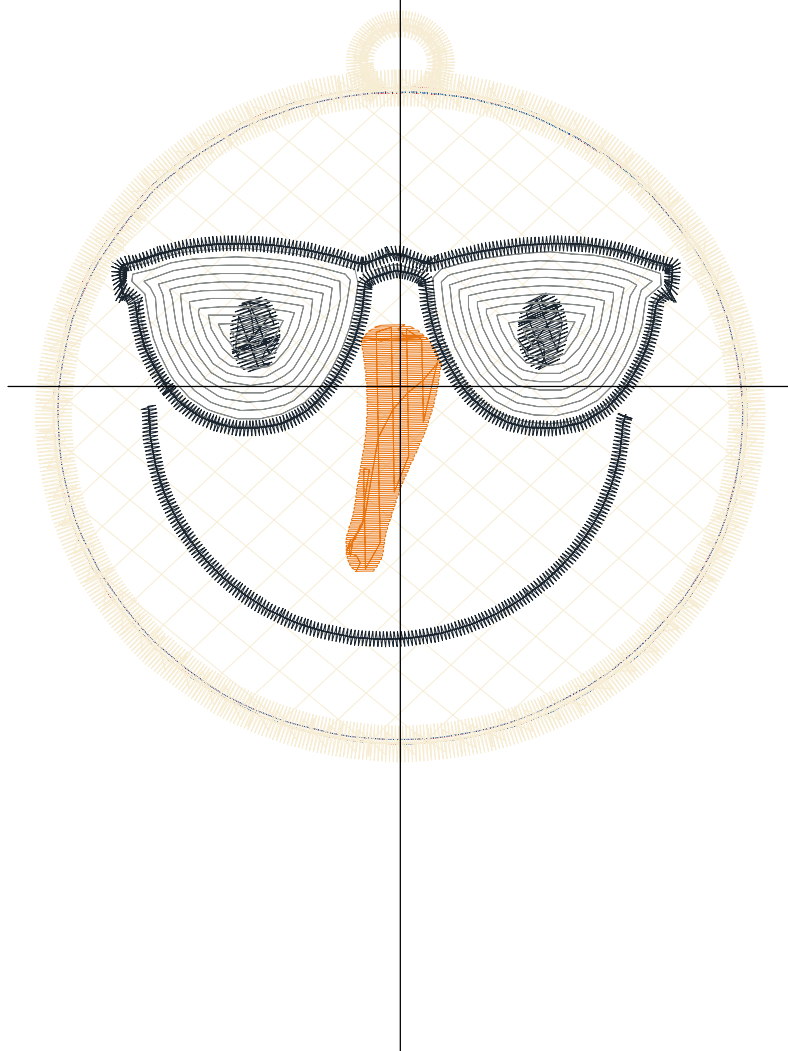

Design Name: atwnls1886	Customer Name:	Machine Set: Default
Size=96.6 mm x 99.4 mm (3.80 inch x 3.91 inch) Stitch No.=6149 ChangeColor No.=8 Trim No.=6		

No.	Thread	Length(m)
1.	 Robison Anton Super Brite Poly.Eggshell.5643	0.78
2.	 Robison Anton Super Brite Poly.Jockey Red.5581	0.29
3.	 Robison Anton Super Brite Poly.Baltic Blue.5741	0.32
4.	 Robison Anton Super Brite Poly.Jockey Red.5581	0.54
5.	 Robison Anton Super Brite Poly.Baltic Blue.5741	0.55
6.	 Robison Anton Super Brite Poly.Eggshell.5643	2.84
7.	 Robison Anton Super Brite Poly.Sunburst.9008	1.68
8.	 Robison Anton Super Brite Poly.Black.5596	2.28
9.	 Robison Anton Super Brite Poly.Eggshell.5643	7.56

ZOOM 100%

Color Sequence:

Th.1(Eggshell.5643) 	Th.2(Jockey Red.5581) 	Th.3(Baltic Blue.5741) 	Th.4(Jockey Red.5581) 	Th.5(Baltic Blue.5741) 	Th.6(Eggshell.5643) 	Th.7(Sunburst.9008) 	Th.8(Black.5596) 
							
Th.9(Eggshell.5643) 							
							

Design Name: atwnls1887	Customer Name:	Machine Set: Default	
Size=96.6 mm x 99.4 mm (3.80 inch x 3.91 inch) Stitch No.=7342 ChangeColor No.=10 Trim No.=4			

No.	Thread	Length(m)
1.	 Robison Anton Super Brite Poly.Eggshell.5643	0.78
2.	 Robison Anton Super Brite Poly.Jockey Red.5581	0.29
3.	 Robison Anton Super Brite Poly.Baltic Blue.5741	0.32
4.	 Robison Anton Super Brite Poly.Jockey Red.5581	0.54
5.	 Robison Anton Super Brite Poly.Baltic Blue.5741	0.55
6.	 Robison Anton Super Brite Poly.Eggshell.5643	2.84
7.	 Robison Anton Super Brite Poly.Sunburst.9008	1.16
8.	 Robison Anton Super Brite Poly.Black.5596	0.58
9.	 Robison Anton Super Brite Poly.Silvery Gray.5784	2.20
10.	 Robison Anton Super Brite Poly.Black.5596	3.15
11.	 Robison Anton Super Brite Poly.Eggshell.5643	7.44

ZOOM 100%

Color Sequence:

Th.1(Eggshell.5643) 	Th.2(Jockey Red.5581) 	Th.3(Baltic Blue.5741) 	Th.4(Jockey Red.5581) 	Th.5(Baltic Blue.5741) 	Th.6(Eggshell.5643) 	Th.7(Sunburst.9008) 	Th.8(Black.5596) 	
								
Th.9(Silvery Gray.5784) 	Th.10(Black.5596) 	Th.11(Eggshell.5643) 						
								