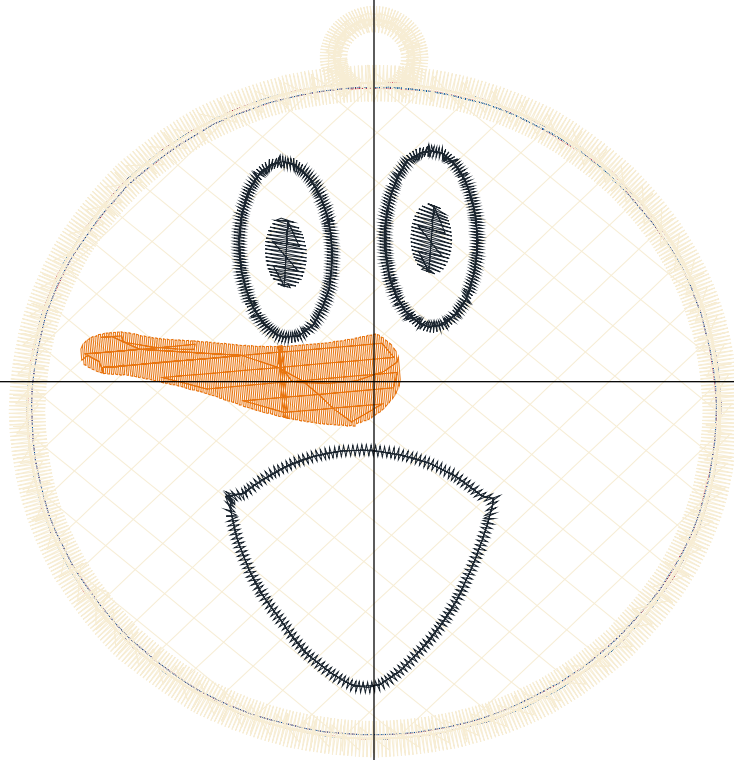

Design Name: atwnls1886	Customer Name:	Machine Set: Default
Size=96.6 mm x 99.4 mm (3.80 inch x 3.91 inch) Stitch No.=6149 ChangeColor No.=8 Trim No.=6		

No.	Thread	Length(m)
1.	 Robison Anton Super Brite Poly.Eggshell.5643	0.78
2.	 Robison Anton Super Brite Poly.Jockey Red.5581	0.29
3.	 Robison Anton Super Brite Poly.Baltic Blue.5741	0.32
4.	 Robison Anton Super Brite Poly.Jockey Red.5581	0.54
5.	 Robison Anton Super Brite Poly.Baltic Blue.5741	0.55
6.	 Robison Anton Super Brite Poly.Eggshell.5643	2.84
7.	 Robison Anton Super Brite Poly.Sunburst.9008	1.68
8.	 Robison Anton Super Brite Poly.Black.5596	2.28
9.	 Robison Anton Super Brite Poly.Eggshell.5643	7.56

ZOOM 100%

Color Sequence:

Th.1(Eggshell.5643) 	Th.2(Jockey Red.5581) 	Th.3(Baltic Blue.5741) 	Th.4(Jockey Red.5581) 	Th.5(Baltic Blue.5741) 	Th.6(Eggshell.5643) 	Th.7(Sunburst.9008) 	Th.8(Black.5596) 
							
Th.9(Eggshell.5643) 							
							