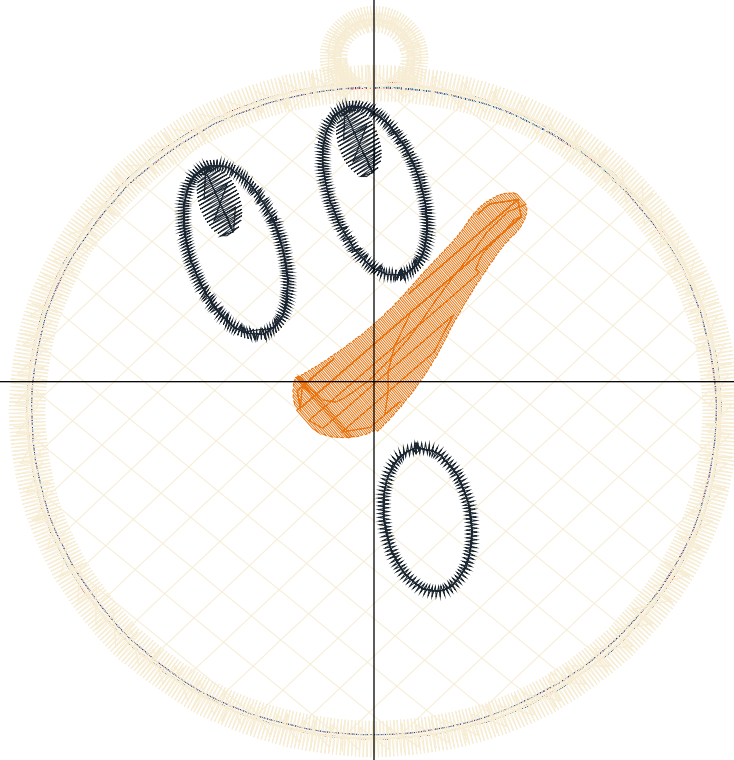

Design Name: atwnls1882	Customer Name:	Machine Set: Default	
Size=96.6 mm x 99.4 mm (3.80 inch x 3.91 inch) Stitch No.=5889 ChangeColor No.=8 Trim No.=6			

No.	Thread	Length(m)
1.	 Robison Anton Super Brite Poly.Eggshell.5643	0.78
2.	 Robison Anton Super Brite Poly.Jockey Red.5581	0.29
3.	 Robison Anton Super Brite Poly.Baltic Blue.5741	0.32
4.	 Robison Anton Super Brite Poly.Jockey Red.5581	0.54
5.	 Robison Anton Super Brite Poly.Baltic Blue.5741	0.55
6.	 Robison Anton Super Brite Poly.Eggshell.5643	2.84
7.	 Robison Anton Super Brite Poly.Sunburst.9008	1.73
8.	 Robison Anton Super Brite Poly.Black.5596	1.84
9.	 Robison Anton Super Brite Poly.Eggshell.5643	7.39

Design Name: atwnls1883	Customer Name:	Machine Set: Default	
Size=96.6 mm x 99.4 mm (3.80 inch x 3.91 inch) Stitch No.=6135 ChangeColor No.=8 Trim No.=6			

No.	Thread	Length(m)
1.	 Robison Anton Super Brite Poly.Eggshell.5643	0.78
2.	 Robison Anton Super Brite Poly.Jockey Red.5581	0.29
3.	 Robison Anton Super Brite Poly.Baltic Blue.5741	0.32
4.	 Robison Anton Super Brite Poly.Jockey Red.5581	0.54
5.	 Robison Anton Super Brite Poly.Baltic Blue.5741	0.55
6.	 Robison Anton Super Brite Poly.Eggshell.5643	2.84
7.	 Robison Anton Super Brite Poly.Sunburst.9008	1.63
8.	 Robison Anton Super Brite Poly.Black.5596	2.31
9.	 Robison Anton Super Brite Poly.Eggshell.5643	7.42