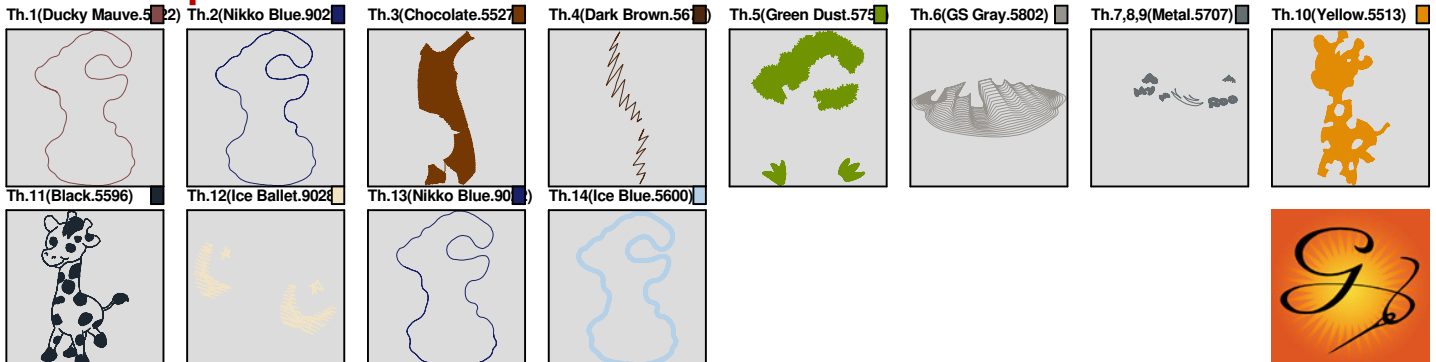

Color Sequence: