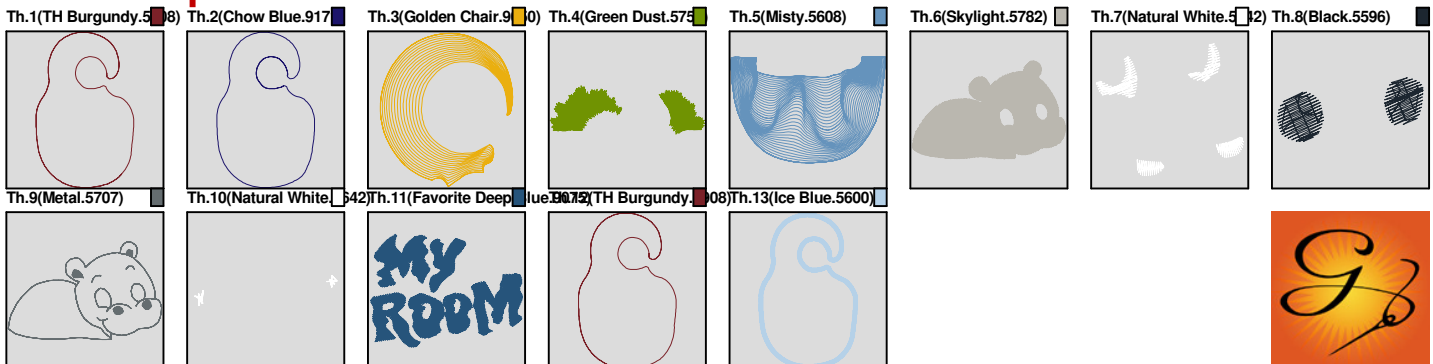

## Color Sequence:

Design Name: atwnls0148	Customer Name:	Machine Set: Default	
Size=123.30 mm x 194.80 mm	Stitch No.=21740	ChangeColor No.=12	Trim No.=20

**Design Note:**

No.	Thread	Length(m)
1.	Robison Anton Super Brite Poly.TH Burgundy.5908	1.04
2.	Robison Anton Super Brite Poly.Chow Blue.9171	0.75
3.	Robison Anton Super Brite Poly.Golden Chair.9050	3.01
4.	Robison Anton Super Brite Poly.Green Dust.5757	7.04
5.	Robison Anton Super Brite Poly.Misty.5608	7.98
6.	Robison Anton Super Brite Poly.Skylight.5782	12.04
7.	Robison Anton Super Brite Poly.Natural White.5642	0.48
8.	Robison Anton Super Brite Poly.Black.5596	0.52
9.	Robison Anton Super Brite Poly.Metal.5707	2.03
10.	Robison Anton Super Brite Poly.Natural White.5642	0.05
11.	Robison Anton Super Brite Poly.Favorite Deep Blue.9075	6.52
12.	Robison Anton Super Brite Poly.TH Burgundy.5908	1.00
13.	Robison Anton Super Brite Poly.Ice Blue.5600	17.89

ZOOM 84%

**Color Sequence:**

Design Name: atwnls0149	Customer Name:	Machine Set: Default	
Size=133.00 mm x 189.80 mm	Stitch No.=24728	ChangeColor No.=14	Trim No.=24

**Design Note:**

No.	Thread	Length(m)
1.	Robison Anton Super Brite Poly.TH Burgundy.5908	0.71
2.	Robison Anton Super Brite Poly.PN Navy (24).5824	0.72
3.	Robison Anton Super Brite Poly.Bronze.5815	4.22
4.	Robison Anton Super Brite Poly.Cranberry.5570	2.43
5.	Robison Anton Super Brite Poly.Chow Blue.9171	2.43
6.	Robison Anton Super Brite Poly.Bronze.5815	7.09
7.	Robison Anton Super Brite Poly.Happy Trail.9087	0.50
8.	Robison Anton Super Brite Poly.Green Dust.5757	6.71
9.	Robison Anton Super Brite Poly.Millennium.9096	15.20
10.	Robison Anton Super Brite Poly.Black.5596	0.46
11.	Robison Anton Super Brite Poly.Natural White.5642	5.43
12.	Robison Anton Super Brite Poly.Violet.5585	0.26
13.	Robison Anton Super Brite Poly.Metal.5707	2.77
14.	Robison Anton Super Brite Poly.TH Burgundy.5908	0.80
15.	Robison Anton Super Brite Poly.Blue Joy.9032	18.56