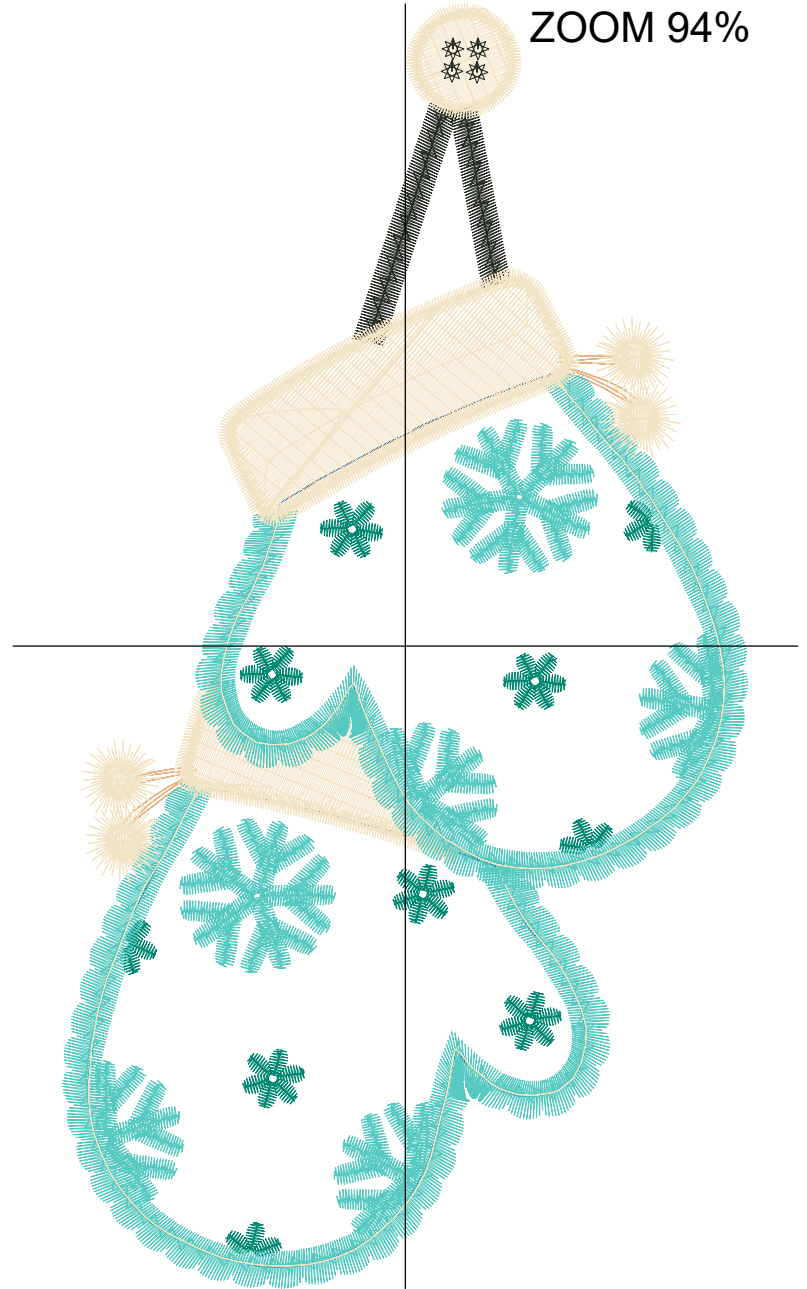

Design Name: atwdd-0599	Customer Name:	Machine Set: Default	
Size=128.80 mm x 146.40 mm	Stitch No.=11853	ChangeColor No.=5	Trim No.=21

Design Note:

No.	Thread	Length(m)
1.	Robison Anton Super Brite Poly.Black Chrome.5841	2.05
2.	Robison Anton Super Brite Poly.Hollyhock Red.9006	0.44
3.	Robison Anton Super Brite Poly.Blue.5520	0.86
4.	Robison Anton Super Brite Poly.Toasty Red.9002	9.35
5.	Robison Anton Super Brite Poly.Ice Ballet.9028	19.88
6.	Robison Anton Super Brite Poly.Black Chrome.5841	0.17

Design Note:

No.	Thread	Length(m)
1.	Robison Anton Super Brite Poly.Black Chrome.5841	3.08
2.	Robison Anton Super Brite Poly.Hollyhock Red.9006	0.42
3.	Robison Anton Super Brite Poly.Blue.5520	0.83
4.	Robison Anton Super Brite Poly.Hollyhock Red.9006	0.17
5.	Robison Anton Super Brite Poly.Blue.5520	0.28
6.	Robison Anton Super Brite Poly.Hollyhock Red.9006	0.15
7.	Robison Anton Super Brite Poly.Blue.5520	0.28
8.	Robison Anton Super Brite Poly.Deep Green.5584	2.91
9.	Robison Anton Super Brite Poly.Toasty Red.9002	5.21
10.	Robison Anton Super Brite Poly.Deep Green.5584	10.55
11.	Robison Anton Super Brite Poly.Toasty Red.9002	5.19
12.	Robison Anton Super Brite Poly.Hi Ho Silver.9082	2.12
13.	Robison Anton Super Brite Poly.Black Chrome.5841	0.22

Color Sequence:

Design Name: atwdd-0601	Customer Name:	Machine Set: Default	
Size=96.00 mm x 180.00 mm	Stitch No.=14945	ChangeColor No.=9	Trim No.=30

Design Note:

No.	Thread	Length(m)
1.	Robison Anton Super Brite Poly.Black Chrome.5841	1.49
2.	Robison Anton Super Brite Poly.Primedor.9132	0.51
3.	Robison Anton Super Brite Poly.Hollyhock Red.9006	0.46
4.	Robison Anton Super Brite Poly.Blue.5520	0.92
5.	Robison Anton Super Brite Poly.Isle Green.5612	2.54
6.	Robison Anton Super Brite Poly.Green Pearl.5752	13.92
7.	Robison Anton Super Brite Poly.Ice Ballet.9028	4.09
8.	Robison Anton Super Brite Poly.Green Pearl.5752	5.50
9.	Robison Anton Super Brite Poly.Ice Ballet.9028	8.47
10.	Robison Anton Super Brite Poly.Black Chrome.5841	0.10