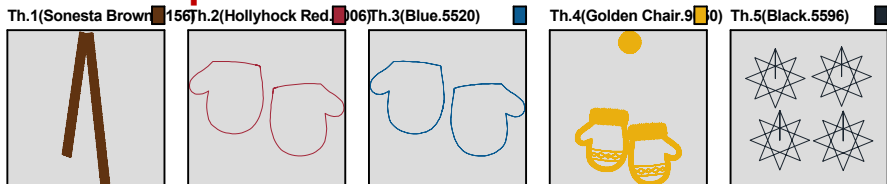

Color Sequence: