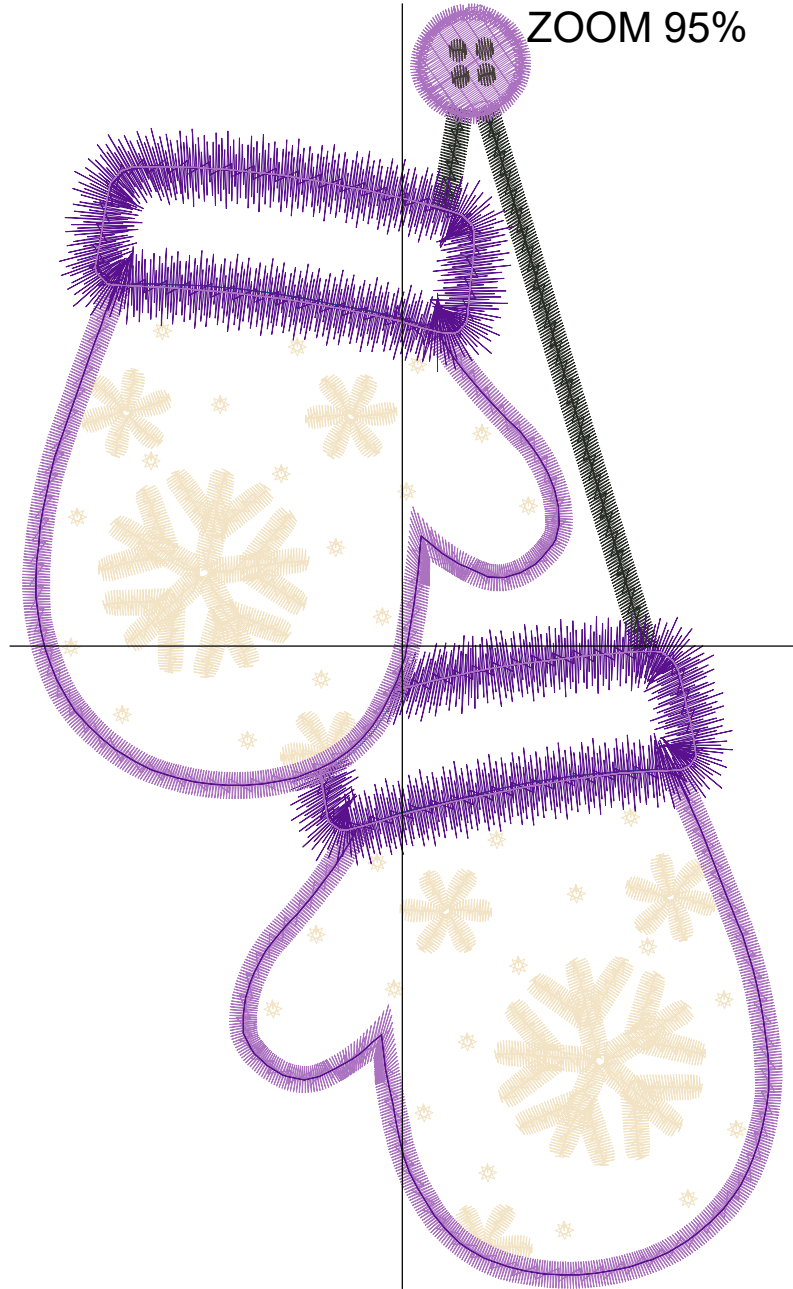

Design Name: atwdd-0599	Customer Name:	Machine Set: Default	
Size=128.80 mm x 146.40 mm	Stitch No.=11853	ChangeColor No.=5	Trim No.=21

Design Note:

No.	Thread	Length(m)
1.	Robison Anton Super Brite Poly.Black Chrome.5841	2.05
2.	Robison Anton Super Brite Poly.Hollyhock Red.9006	0.44
3.	Robison Anton Super Brite Poly.Blue.5520	0.86
4.	Robison Anton Super Brite Poly.Toasty Red.9002	9.35
5.	Robison Anton Super Brite Poly.Ice Ballet.9028	19.88
6.	Robison Anton Super Brite Poly.Black Chrome.5841	0.17

Design Note:

No.	Thread	Length(m)
1.	 Robison Anton Super Brite Poly.Sonesta Brown.9156	4.68
2.	 Robison Anton Super Brite Poly.Hollyhock Red.9006	0.39
3.	 Robison Anton Super Brite Poly.Blue.5520	0.77
4.	 Robison Anton Super Brite Poly.Golden Chair.9050	26.65
5.	 Robison Anton Super Brite Poly.Black.5596	0.13

ZOOM 86%

Color Sequence:

Design Name: atwdd-0604	Customer Name:	Machine Set: Default	
Size=105.60 mm x 178.80 mm	Stitch No.=15261	ChangeColor No.=11	Trim No.=50

Design Note:

No.	Thread	Length(m)
1.	Robison Anton Super Brite Poly.Black Chrome.5841	2.04
2.	Robison Anton Super Brite Poly.Hollyhock Red.9006	0.49
3.	Robison Anton Super Brite Poly.Blue.5520	0.97
4.	Robison Anton Super Brite Poly.Hollyhock Red.9006	0.28
5.	Robison Anton Super Brite Poly.Blue.5520	0.54
6.	Robison Anton Super Brite Poly.Ice Ballet.9028	10.51
7.	Robison Anton Super Brite Poly.Cindy Purple.9088	4.40
8.	Robison Anton Super Brite Poly.Regal Purple.9021	5.25
9.	Robison Anton Super Brite Poly.Cindy Purple.9088	5.09
10.	Robison Anton Super Brite Poly.Regal Purple.9021	6.12
11.	Robison Anton Super Brite Poly.Cindy Purple.9088	2.10
12.	Robison Anton Super Brite Poly.Charcoal.5565	0.17