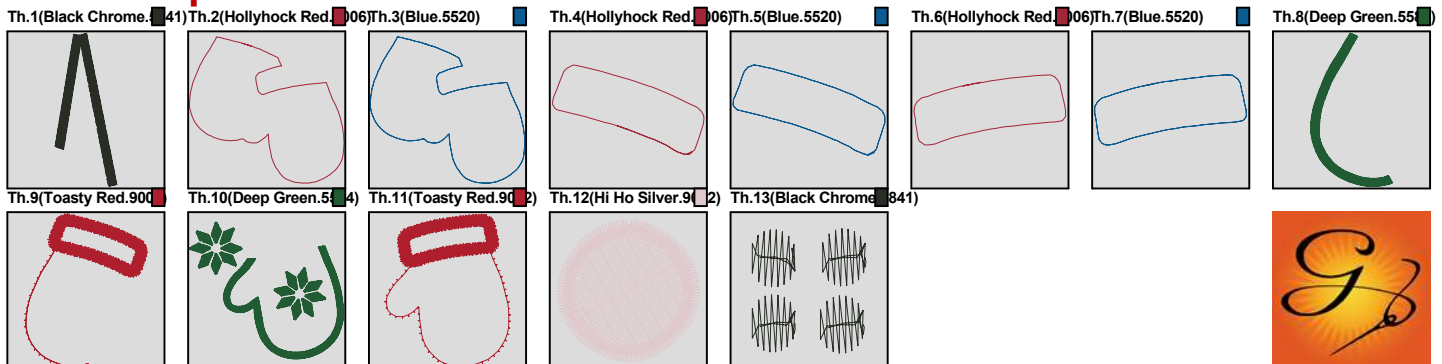

Color Sequence: