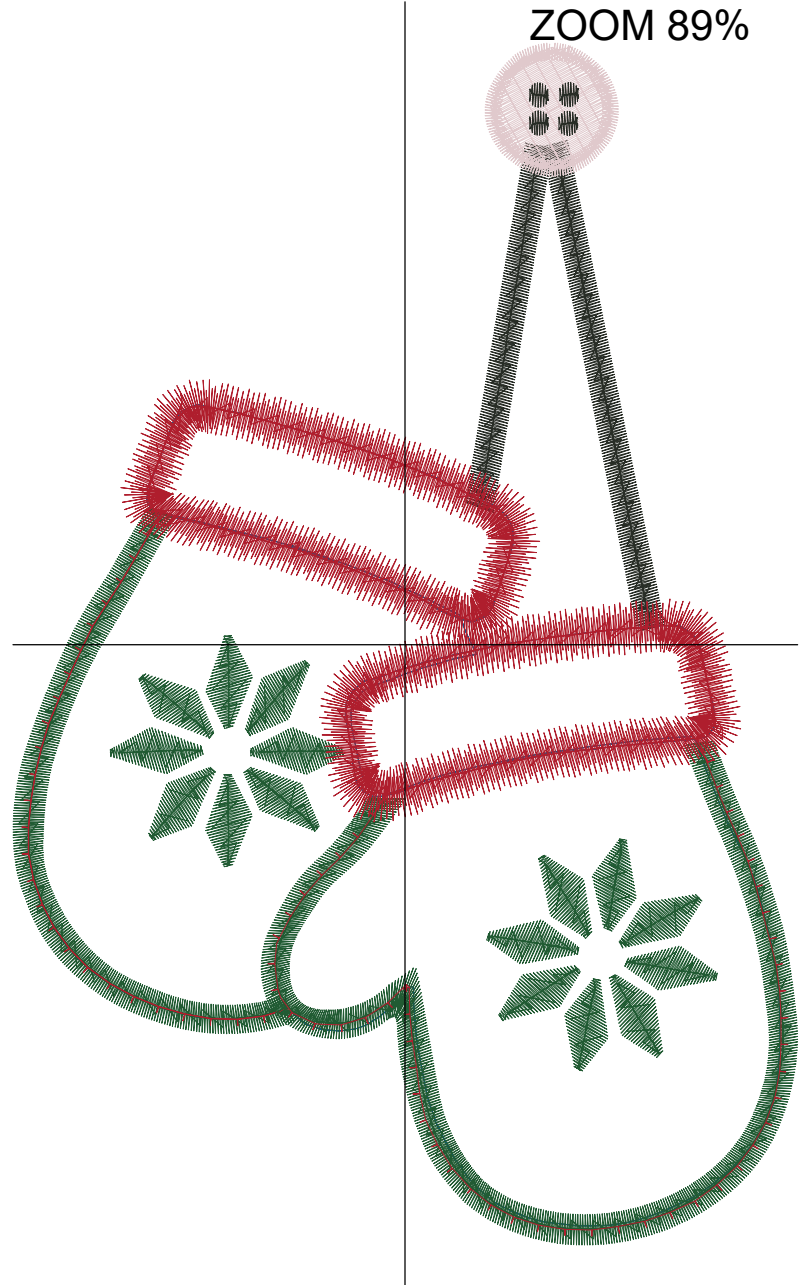

Design Name: atwdd-0599	Customer Name:	Machine Set: Default	
Size=128.80 mm x 146.40 mm	Stitch No.=11853	ChangeColor No.=5	Trim No.=21

Design Note:

No.	Thread	Length(m)
1.	Robison Anton Super Brite Poly.Black Chrome.5841	2.05
2.	Robison Anton Super Brite Poly.Hollyhock Red.9006	0.44
3.	Robison Anton Super Brite Poly.Blue.5520	0.86
4.	Robison Anton Super Brite Poly.Toasty Red.9002	9.35
5.	Robison Anton Super Brite Poly.Ice Ballet.9028	19.88
6.	Robison Anton Super Brite Poly.Black Chrome.5841	0.17

ZOOM 81%

Color Sequence:

Th.1(Black Chrome.5841) Th.2(Hollyhock Red.9006) Th.3(Blue.5520) Th.4(Toasty Red.9002) Th.5(Ice Ballet.9028) Th.6(Black Chrome.5841)

Design Name: atwdd-0600	Customer Name:	Machine Set: Default	
Size=116.70 mm x 178.80 mm	Stitch No.=10396	ChangeColor No.=12	Trim No.=20

Design Note:

No.	Thread	Length(m)
1.	Robison Anton Super Brite Poly.Black Chrome.5841	3.08
2.	Robison Anton Super Brite Poly.Hollyhock Red.9006	0.42
3.	Robison Anton Super Brite Poly.Blue.5520	0.83
4.	Robison Anton Super Brite Poly.Hollyhock Red.9006	0.17
5.	Robison Anton Super Brite Poly.Blue.5520	0.28
6.	Robison Anton Super Brite Poly.Hollyhock Red.9006	0.15
7.	Robison Anton Super Brite Poly.Blue.5520	0.28
8.	Robison Anton Super Brite Poly.Deep Green.5584	2.91
9.	Robison Anton Super Brite Poly.Toasty Red.9002	5.21
10.	Robison Anton Super Brite Poly.Deep Green.5584	10.55
11.	Robison Anton Super Brite Poly.Toasty Red.9002	5.19
12.	Robison Anton Super Brite Poly.Hi Ho Silver.9082	2.12
13.	Robison Anton Super Brite Poly.Black Chrome.5841	0.22