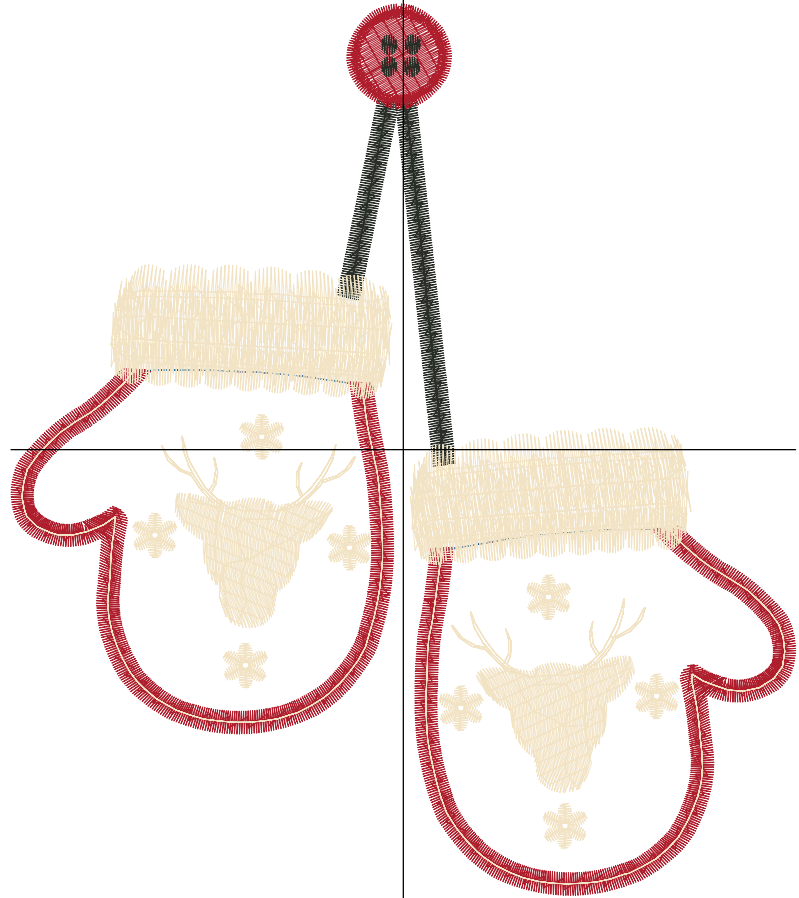

Design Name: atwdd-0599	Customer Name:	Machine Set: Default	
Size=128.80 mm x 146.40 mm	Stitch No.=11853	ChangeColor No.=5	Trim No.=21

Design Note:

No.	Thread	Length(m)
1.	Robison Anton Super Brite Poly.Black Chrome.5841	2.05
2.	Robison Anton Super Brite Poly.Hollyhock Red.9006	0.44
3.	Robison Anton Super Brite Poly.Blue.5520	0.86
4.	Robison Anton Super Brite Poly.Toasty Red.9002	9.35
5.	Robison Anton Super Brite Poly.Ice Ballet.9028	19.88
6.	Robison Anton Super Brite Poly.Black Chrome.5841	0.17

ZOOM 81%

Color Sequence:

Th.1(Black Chrome.5841) Th.2(Hollyhock Red.9006) Th.3(Blue.5520) Th.4(Toasty Red.9002) Th.5(Ice Ballet.9028) Th.6(Black Chrome.5841)

Design Name: atwdd-0600	Customer Name:	Machine Set: Default	
Size=116.70 mm x 178.80 mm	Stitch No.=10396	ChangeColor No.=12	Trim No.=20

Design Note:

No.	Thread	Length(m)
1.	Robison Anton Super Brite Poly.Black Chrome.5841	3.08
2.	Robison Anton Super Brite Poly.Hollyhock Red.9006	0.42
3.	Robison Anton Super Brite Poly.Blue.5520	0.83
4.	Robison Anton Super Brite Poly.Hollyhock Red.9006	0.17
5.	Robison Anton Super Brite Poly.Blue.5520	0.28
6.	Robison Anton Super Brite Poly.Hollyhock Red.9006	0.15
7.	Robison Anton Super Brite Poly.Blue.5520	0.28
8.	Robison Anton Super Brite Poly.Deep Green.5584	2.91
9.	Robison Anton Super Brite Poly.Toasty Red.9002	5.21
10.	Robison Anton Super Brite Poly.Deep Green.5584	10.55
11.	Robison Anton Super Brite Poly.Toasty Red.9002	5.19
12.	Robison Anton Super Brite Poly.Hi Ho Silver.9082	2.12
13.	Robison Anton Super Brite Poly.Black Chrome.5841	0.22