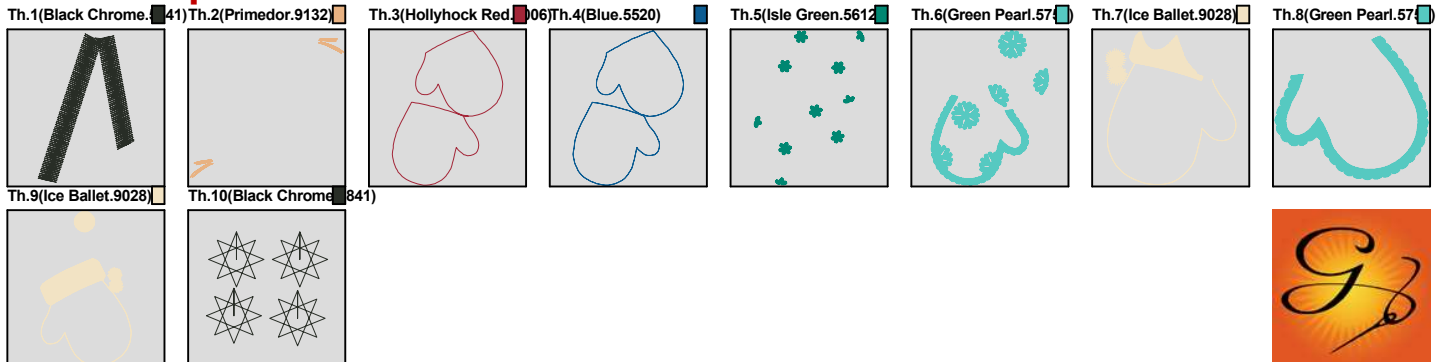

Color Sequence:

Design Name: atwdd-0601	Customer Name:	Machine Set: Default	
Size=96.00 mm x 180.00 mm	Stitch No.=14945	ChangeColor No.=9	Trim No.=30

Design Note:

No.	Thread	Length(m)
1.	Robison Anton Super Brite Poly.Black Chrome.5841	1.49
2.	Robison Anton Super Brite Poly.Primedor.9132	0.51
3.	Robison Anton Super Brite Poly.Hollyhock Red.9006	0.46
4.	Robison Anton Super Brite Poly.Blue.5520	0.92
5.	Robison Anton Super Brite Poly.Isle Green.5612	2.54
6.	Robison Anton Super Brite Poly.Green Pearl.5752	13.92
7.	Robison Anton Super Brite Poly.Ice Ballet.9028	4.09
8.	Robison Anton Super Brite Poly.Green Pearl.5752	5.50
9.	Robison Anton Super Brite Poly.Ice Ballet.9028	8.47
10.	Robison Anton Super Brite Poly.Black Chrome.5841	0.10

Color Sequence:

Design Name: atwdd-0602	Customer Name:	Machine Set: Default	
Size=125.40 mm x 178.80 mm	Stitch No.=14559	ChangeColor No.=8	Trim No.=22

Design Note:

No.	Thread	Length(m)
1.	Robison Anton Super Brite Poly.Deep Green.5584	4.44
2.	Robison Anton Super Brite Poly.Hollyhock Red.9006	0.42
3.	Robison Anton Super Brite Poly.Blue.5520	0.81
4.	Robison Anton Super Brite Poly.Hollyhock Red.9006	0.24
5.	Robison Anton Super Brite Poly.Blue.5520	0.46
6.	Robison Anton Super Brite Poly.Deep Green.5584	6.44
7.	Robison Anton Super Brite Poly.Candy Apple Red.5807	2.48
8.	Robison Anton Super Brite Poly.Ice Ballet.9028	13.05
9.	Robison Anton Super Brite Poly.Candy Apple Red.5807	13.45