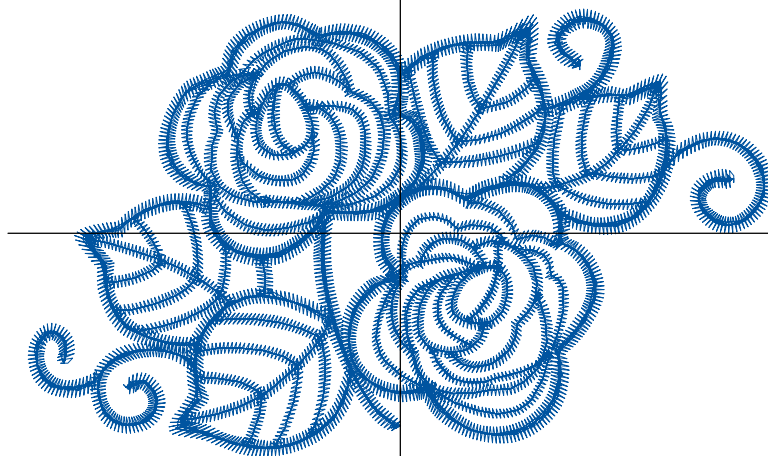

ZOOM 100%

**Color Sequence:**

Th.1(Baltic Blue.5741)

Design Name: atwnls0834	Customer Name:	Machine Set: Default	
Size=97.70 mm x 78.90 mm	Stitch No.=10092	ChangeColor No.=0	Trim No.=1

**Design Note:**

No.	Thread	Length(m)
1.	 Robison Anton Super Brite Poly.Baltic Blue.5741	23.51

ZOOM 100%

**Color Sequence:**

Th.1(Baltic Blue.5741)

Design Name: atwnls0835	Customer Name:	Machine Set: Default	
Size=77.90 mm x 98.70 mm	Stitch No.=10371	ChangeColor No.=0	Trim No.=1

**Design Note:**

No.	Thread	Length(m)
1.	 Robison Anton Super Brite Poly.Baltic Blue.5741	22.92

ZOOM 100%

**Color Sequence:**

Th.1(Baltic Blue.5741)

Design Name: atwnls0836	Customer Name:	Machine Set: Default	
Size=98.40 mm x 59.20 mm	Stitch No.=11632	ChangeColor No.=0	Trim No.=2

**Design Note:**

No.	Thread	Length(m)
1.	 Robison Anton Super Brite Poly.Baltic Blue.5741	21.29

ZOOM 100%

**Color Sequence:**

Th.1(Baltic Blue.5741)

Design Name: atwnls0837	Customer Name:	Machine Set: Default	
Size=98.60 mm x 96.50 mm	Stitch No.=11482	ChangeColor No.=0	Trim No.=1

**Design Note:**

No.	Thread	Length(m)
1.	 Robison Anton Super Brite Poly.Baltic Blue.5741	25.97