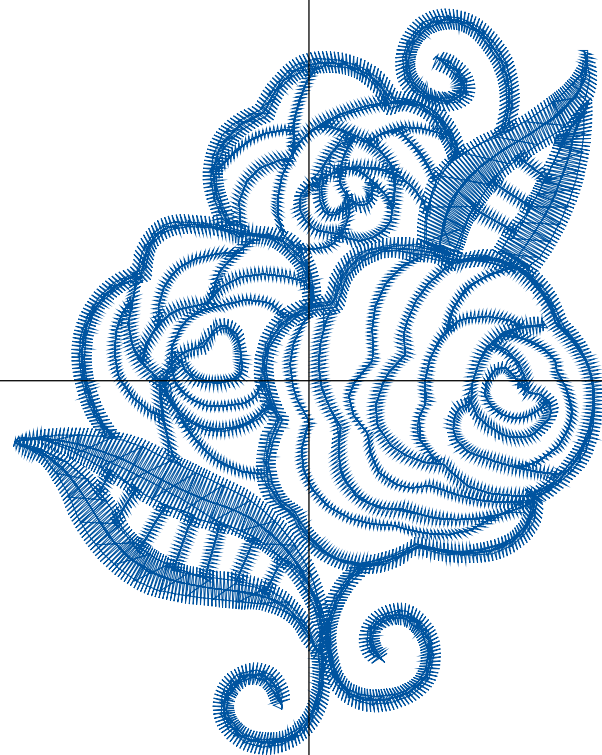

Design Name: atwnls0828	Customer Name:	Machine Set: Default	
Size=95.80 mm x 80.70 mm	Stitch No.=12709	ChangeColor No.=0	Trim No.=2

**Design Note:**

No.	Thread	Length(m)
1.	 Robison Anton Super Brite Poly.Baltic Blue.5741	24.57

ZOOM 100%

**Color Sequence:**

Th.1(Baltic Blue.5741)

Design Name: atwnls0834	Customer Name:	Machine Set: Default	
Size=97.70 mm x 78.90 mm	Stitch No.=10092	ChangeColor No.=0	Trim No.=1

**Design Note:**

No.	Thread	Length(m)
1.	 Robison Anton Super Brite Poly.Baltic Blue.5741	23.51

ZOOM 100%

**Color Sequence:**

Th.1(Baltic Blue.5741)

Design Name: atwnls0835	Customer Name:	Machine Set: Default	
Size=77.90 mm x 98.70 mm	Stitch No.=10371	ChangeColor No.=0	Trim No.=1

**Design Note:**

No.	Thread	Length(m)
1.	 Robison Anton Super Brite Poly.Baltic Blue.5741	22.92

ZOOM 100%

**Color Sequence:**

Th.1(Baltic Blue.5741)

Design Name: atwnls0836	Customer Name:	Machine Set: Default	
Size=98.40 mm x 59.20 mm	Stitch No.=11632	ChangeColor No.=0	Trim No.=2

**Design Note:**

No.	Thread	Length(m)
1.	 Robison Anton Super Brite Poly.Baltic Blue.5741	21.29