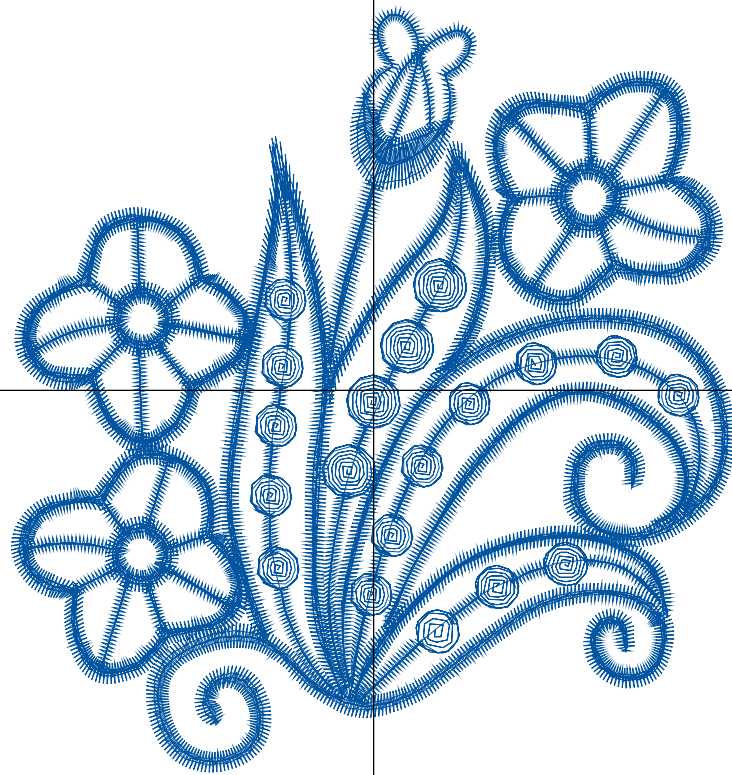

Design Name: atwnls0828	Customer Name:	Machine Set: Default	
Size=95.80 mm x 80.70 mm	Stitch No.=12709	ChangeColor No.=0	Trim No.=2

**Design Note:**

No.	Thread	Length(m)
1.	 Robison Anton Super Brite Poly.Baltic Blue.5741	24.57

ZOOM 100%

**Color Sequence:**

Th.1(Baltic Blue.5741)

Design Name: atwnls0832	Customer Name:	Machine Set: Default	
Size=97.20 mm x 95.60 mm	Stitch No.=16778	ChangeColor No.=0	Trim No.=2

**Design Note:**

No.	Thread	Length(m)
1.	 Robison Anton Super Brite Poly.Baltic Blue.5741	34.20

ZOOM 100%

**Color Sequence:**

Th.1(Baltic Blue.5741)

Design Name: atwnls0833	Customer Name:	Machine Set: Default	
Size=95.80 mm x 101.00 mm	Stitch No.=14511	ChangeColor No.=0	Trim No.=4

**Design Note:**

No.	Thread	Length(m)
1.	 Robison Anton Super Brite Poly.Baltic Blue.5741	29.54

ZOOM 100%

**Color Sequence:**

Th.1(Baltic Blue.5741)

Design Name: atwnls0834	Customer Name:	Machine Set: Default	
Size=97.70 mm x 78.90 mm	Stitch No.=10092	ChangeColor No.=0	Trim No.=1

**Design Note:**

No.	Thread	Length(m)
1.	 Robison Anton Super Brite Poly.Baltic Blue.5741	23.51