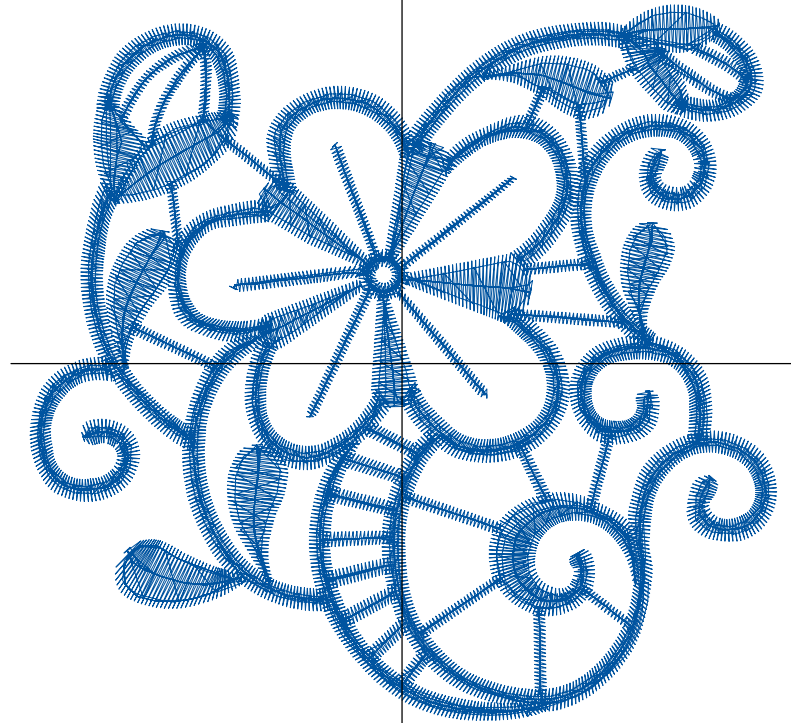

Design Name: atwnls0828	Customer Name:	Machine Set: Default	
Size=95.80 mm x 80.70 mm	Stitch No.=12709	ChangeColor No.=0	Trim No.=2

**Design Note:**

No.	Thread	Length(m)
1.	 Robison Anton Super Brite Poly.Baltic Blue.5741	24.57

ZOOM 100%

**Color Sequence:**

Th.1(Baltic Blue.5741)

Design Name: atwnls0829	Customer Name:	Machine Set: Default	
Size=98.80 mm x 94.70 mm	Stitch No.=10815	ChangeColor No.=0	Trim No.=1

**Design Note:**

No.	Thread	Length(m)
1.	 Robison Anton Super Brite Poly.Baltic Blue.5741	27.21

ZOOM 100%

**Color Sequence:**

Th.1(Baltic Blue.5741)

Design Name: atwnls0830	Customer Name:	Machine Set: Default	
Size=89.30 mm x 95.60 mm	Stitch No.=14477	ChangeColor No.=0	Trim No.=4

**Design Note:**

No.	Thread	Length(m)
1.	 Robison Anton Super Brite Poly.Baltic Blue.5741	28.42

ZOOM 100%

**Color Sequence:**

Th.1(Baltic Blue.5741)

Design Name: atwnls0831	Customer Name:	Machine Set: Default	
Size=97.50 mm x 82.40 mm	Stitch No.=15530	ChangeColor No.=0	Trim No.=3

**Design Note:**

No.	Thread	Length(m)
1.	 Robison Anton Super Brite Poly.Baltic Blue.5741	28.56