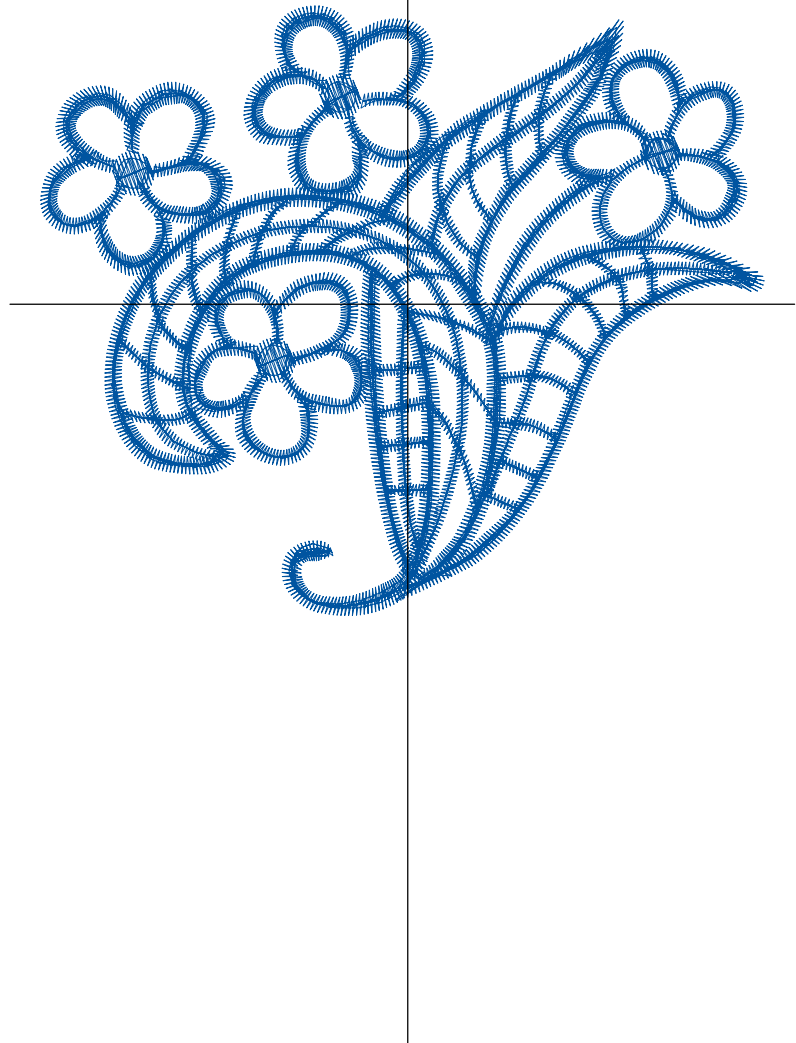

Design Name: atwnls0828	Customer Name:	Machine Set: Default	
Size=95.80 mm x 80.70 mm	Stitch No.=12709	ChangeColor No.=0	Trim No.=2

**Design Note:**

No.	Thread	Length(m)
1.	 Robison Anton Super Brite Poly.Baltic Blue.5741	24.57

ZOOM 100%

**Color Sequence:**

Th.1(Baltic Blue.5741)

Design Name: atwnls0829	Customer Name:	Machine Set: Default	
Size=98.80 mm x 94.70 mm	Stitch No.=10815	ChangeColor No.=0	Trim No.=1

**Design Note:**

No.	Thread	Length(m)
1.	 Robison Anton Super Brite Poly.Baltic Blue.5741	27.21

ZOOM 100%

**Color Sequence:**

Th.1(Baltic Blue.5741)

Design Name: atwnls0830	Customer Name:	Machine Set: Default	
Size=89.30 mm x 95.60 mm	Stitch No.=14477	ChangeColor No.=0	Trim No.=4

**Design Note:**

No.	Thread	Length(m)
1.	 Robison Anton Super Brite Poly.Baltic Blue.5741	28.42

ZOOM 100%

**Color Sequence:**

Th.1(Baltic Blue.5741)

Design Name: atwnls0831	Customer Name:	Machine Set: Default	
Size=97.50 mm x 82.40 mm	Stitch No.=15530	ChangeColor No.=0	Trim No.=3

**Design Note:**

No.	Thread	Length(m)
1.	 Robison Anton Super Brite Poly.Baltic Blue.5741	28.56