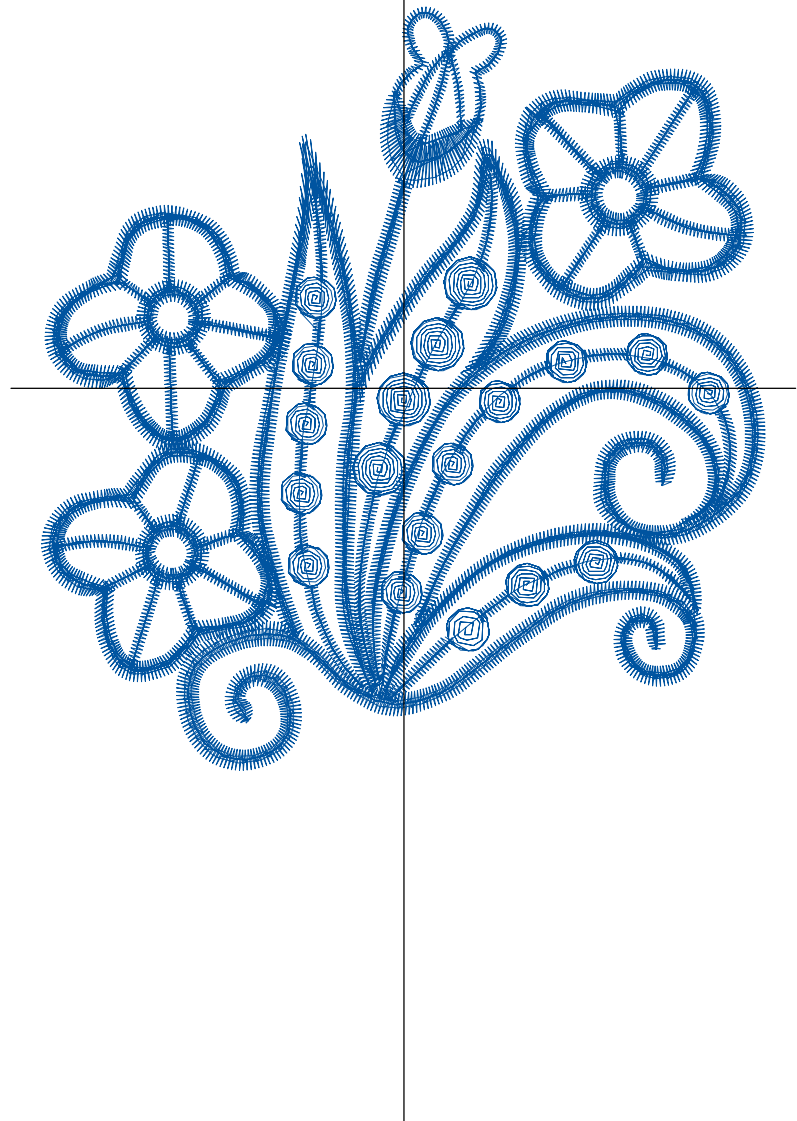

Design Name: atwnls0828	Customer Name:	Machine Set: Default	
Size=95.80 mm x 80.70 mm	Stitch No.=12709	ChangeColor No.=0	Trim No.=2

**Design Note:**

No.	Thread	Length(m)
1.	 Robison Anton Super Brite Poly.Baltic Blue.5741	24.57

ZOOM 100%

**Color Sequence:**

Th.1(Baltic Blue.5741)

Design Name: atwnls0832	Customer Name:	Machine Set: Default	
Size=97.20 mm x 95.60 mm	Stitch No.=16778	ChangeColor No.=0	Trim No.=2

**Design Note:**

No.	Thread	Length(m)
1.	 Robison Anton Super Brite Poly.Baltic Blue.5741	34.20

ZOOM 100%

**Color Sequence:**

Th.1(Baltic Blue.5741)

Design Name: atwnls0833	Customer Name:	Machine Set: Default	
Size=95.80 mm x 101.00 mm	Stitch No.=14511	ChangeColor No.=0	Trim No.=4

**Design Note:**

No.	Thread	Length(m)
1.	 Robison Anton Super Brite Poly.Baltic Blue.5741	29.54

ZOOM 100%

**Color Sequence:**

Th.1(Baltic Blue.5741)

Design Name: atwnls0834	Customer Name:	Machine Set: Default	
Size=97.70 mm x 78.90 mm	Stitch No.=10092	ChangeColor No.=0	Trim No.=1

**Design Note:**

No.	Thread	Length(m)
1.	 Robison Anton Super Brite Poly.Baltic Blue.5741	23.51