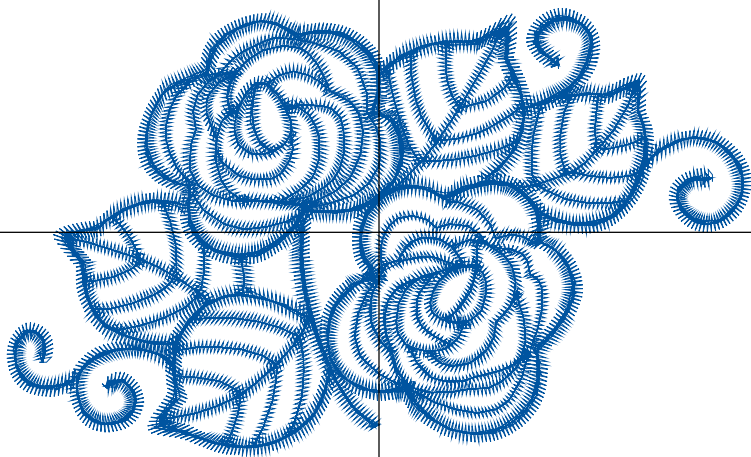

ZOOM 100%

**Color Sequence:**

Th.1(Baltic Blue.5741)

Design Name: atwnls0834	Customer Name:	Machine Set: Default	
Size=97.70 mm x 78.90 mm	Stitch No.=10092	ChangeColor No.=0	Trim No.=1

**Design Note:**

No.	Thread	Length(m)
1.	 Robison Anton Super Brite Poly.Baltic Blue.5741	23.51

ZOOM 100%

**Color Sequence:**

Th.1(Baltic Blue.5741)

Design Name: atwnls0835	Customer Name:	Machine Set: Default	
Size=77.90 mm x 98.70 mm	Stitch No.=10371	ChangeColor No.=0	Trim No.=1

**Design Note:**

No.	Thread	Length(m)
1.	 Robison Anton Super Brite Poly.Baltic Blue.5741	22.92

ZOOM 100%

**Color Sequence:**

Th.1(Baltic Blue.5741)

Design Name: atwnls0836	Customer Name:	Machine Set: Default	
Size=98.40 mm x 59.20 mm	Stitch No.=11632	ChangeColor No.=0	Trim No.=2

**Design Note:**

No.	Thread	Length(m)
1.	 Robison Anton Super Brite Poly.Baltic Blue.5741	21.29

ZOOM 100%

**Color Sequence:**

Th.1(Baltic Blue.5741)

Design Name: atwnls0837	Customer Name:	Machine Set: Default	
Size=98.60 mm x 96.50 mm	Stitch No.=11482	ChangeColor No.=0	Trim No.=1

**Design Note:**

No.	Thread	Length(m)
1.	 Robison Anton Super Brite Poly.Baltic Blue.5741	25.97