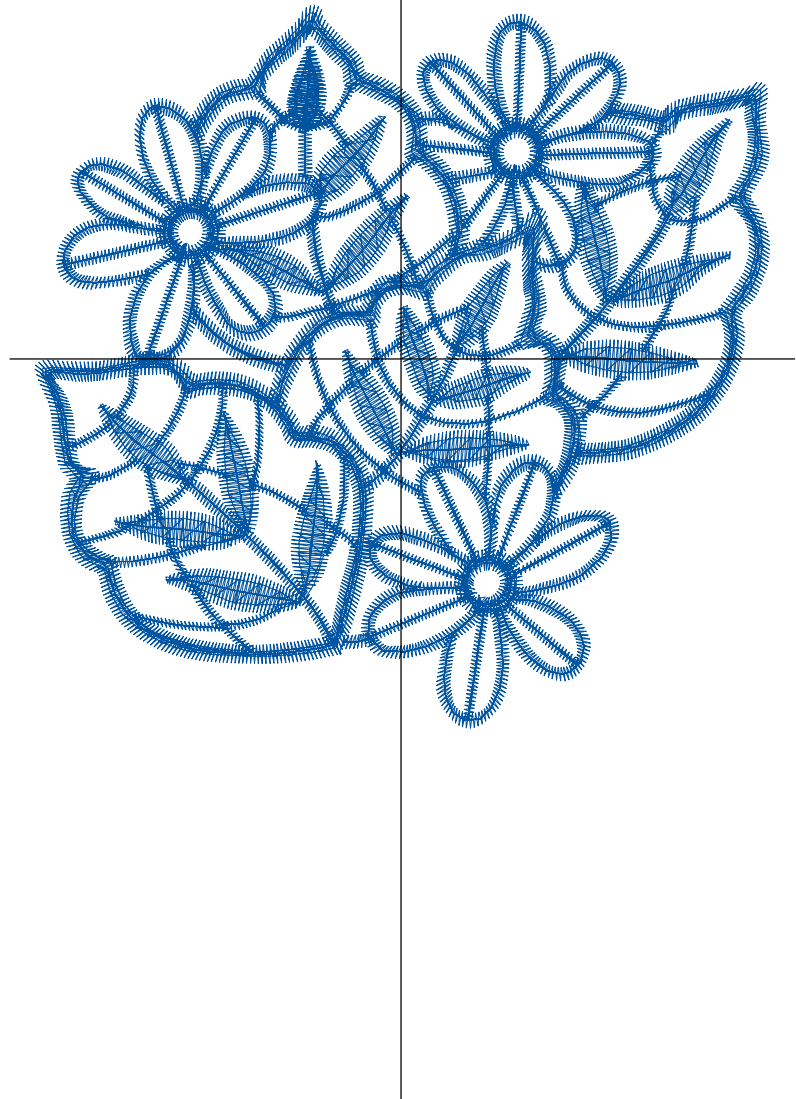

Design Name: atwnls0828	Customer Name:	Machine Set: Default	
Size=95.80 mm x 80.70 mm	Stitch No.=12709	ChangeColor No.=0	Trim No.=2

**Design Note:**

No.	Thread	Length(m)
1.	 Robison Anton Super Brite Poly.Baltic Blue.5741	24.57

ZOOM 100%

**Color Sequence:**

Th.1(Baltic Blue.5741)

Design Name: atwnls0831	Customer Name:	Machine Set: Default	
Size=97.50 mm x 82.40 mm	Stitch No.=15530	ChangeColor No.=0	Trim No.=3

**Design Note:**

No.	Thread	Length(m)
1.	 Robison Anton Super Brite Poly.Baltic Blue.5741	28.56

ZOOM 100%

**Color Sequence:**

Th.1(Baltic Blue.5741)

Design Name: atwnls0832	Customer Name:	Machine Set: Default	
Size=97.20 mm x 95.60 mm	Stitch No.=16778	ChangeColor No.=0	Trim No.=2

**Design Note:**

No.	Thread	Length(m)
1.	 Robison Anton Super Brite Poly.Baltic Blue.5741	34.20

ZOOM 100%

**Color Sequence:**

Th.1(Baltic Blue.5741)

Design Name: atwnls0833	Customer Name:	Machine Set: Default	
Size=95.80 mm x 101.00 mm	Stitch No.=14511	ChangeColor No.=0	Trim No.=4

**Design Note:**

No.	Thread	Length(m)
1.	 Robison Anton Super Brite Poly.Baltic Blue.5741	29.54