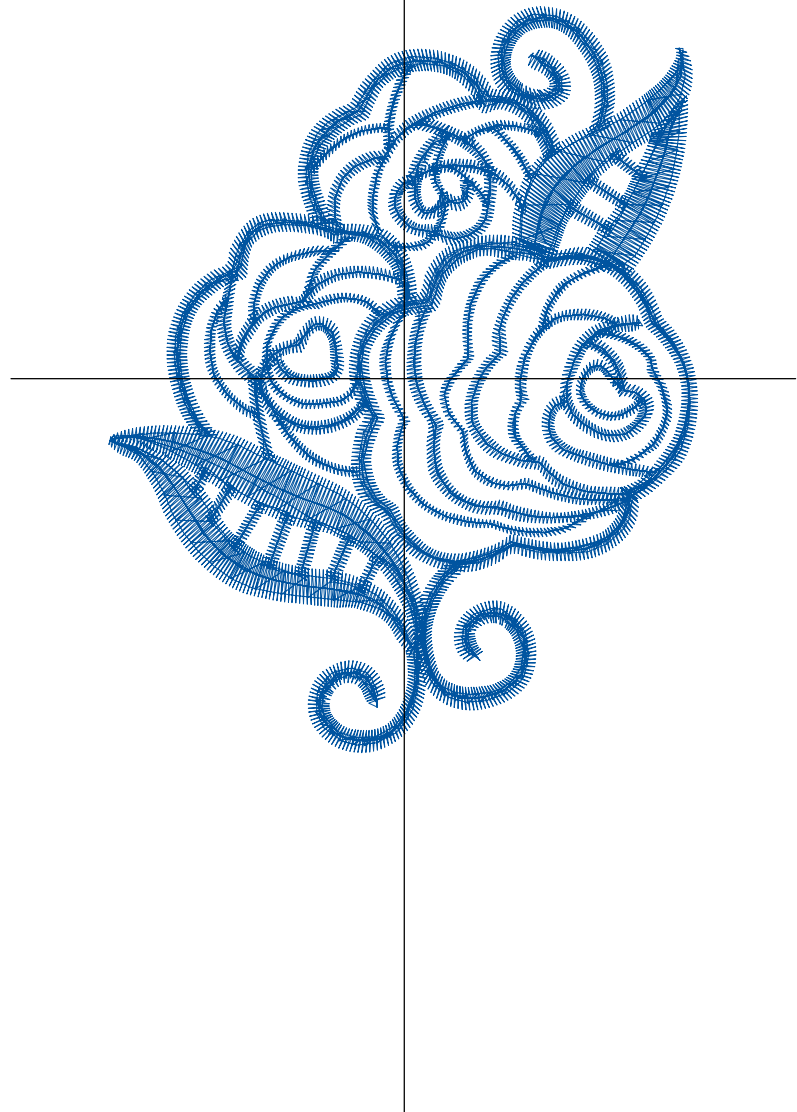

Design Name: atwnls0828	Customer Name:	Machine Set: Default	
Size=95.80 mm x 80.70 mm	Stitch No.=12709	ChangeColor No.=0	Trim No.=2

**Design Note:**

No.	Thread	Length(m)
1.	 Robison Anton Super Brite Poly.Baltic Blue.5741	24.57

ZOOM 100%

**Color Sequence:**

Th.1(Baltic Blue.5741)

Design Name: atwnls0834	Customer Name:	Machine Set: Default	
Size=97.70 mm x 78.90 mm	Stitch No.=10092	ChangeColor No.=0	Trim No.=1

**Design Note:**

No.	Thread	Length(m)
1.	 Robison Anton Super Brite Poly.Baltic Blue.5741	23.51

ZOOM 100%

**Color Sequence:**

Th.1(Baltic Blue.5741)

Design Name: atwnls0835	Customer Name:	Machine Set: Default	
Size=77.90 mm x 98.70 mm	Stitch No.=10371	ChangeColor No.=0	Trim No.=1

**Design Note:**

No.	Thread	Length(m)
1.	 Robison Anton Super Brite Poly.Baltic Blue.5741	22.92

ZOOM 100%

**Color Sequence:**

Th.1(Baltic Blue.5741)

Design Name: atwnls0836	Customer Name:	Machine Set: Default	
Size=98.40 mm x 59.20 mm	Stitch No.=11632	ChangeColor No.=0	Trim No.=2

**Design Note:**

No.	Thread	Length(m)
1.	 Robison Anton Super Brite Poly.Baltic Blue.5741	21.29