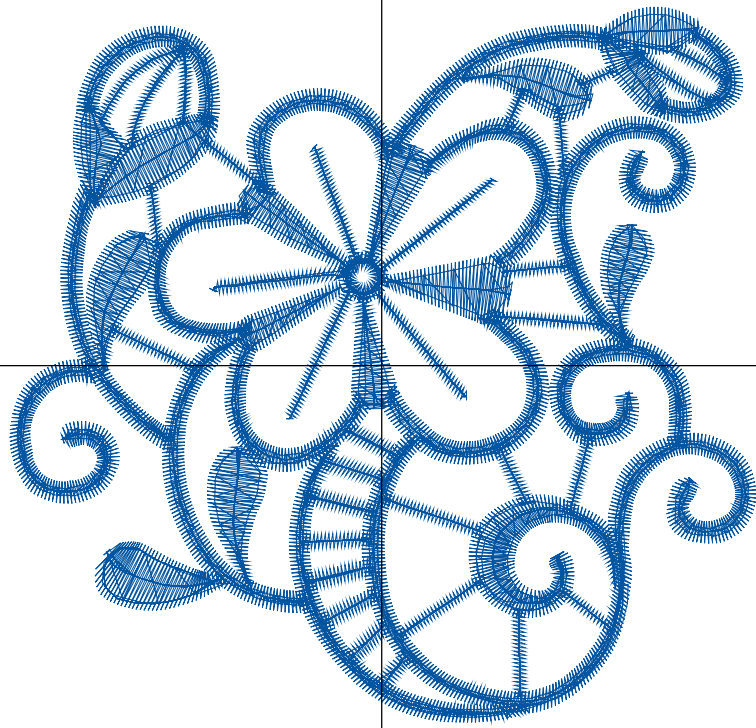

Design Name: atwnls0828	Customer Name:	Machine Set: Default	
Size=95.80 mm x 80.70 mm	Stitch No.=12709	ChangeColor No.=0	Trim No.=2

**Design Note:**

No.	Thread	Length(m)
1.	 Robison Anton Super Brite Poly.Baltic Blue.5741	24.57

ZOOM 100%

**Color Sequence:**

Th.1(Baltic Blue.5741)

Design Name: atwnls0829	Customer Name:	Machine Set: Default	
Size=98.80 mm x 94.70 mm	Stitch No.=10815	ChangeColor No.=0	Trim No.=1

**Design Note:**

No.	Thread	Length(m)
1.	 Robison Anton Super Brite Poly.Baltic Blue.5741	27.21

ZOOM 100%

**Color Sequence:**

Th.1(Baltic Blue.5741)

Design Name: atwnls0830	Customer Name:	Machine Set: Default	
Size=89.30 mm x 95.60 mm	Stitch No.=14477	ChangeColor No.=0	Trim No.=4

**Design Note:**

No.	Thread	Length(m)
1.	 Robison Anton Super Brite Poly.Baltic Blue.5741	28.42

ZOOM 100%

**Color Sequence:**

Th.1(Baltic Blue.5741)

Design Name: atwnls0831	Customer Name:	Machine Set: Default	
Size=97.50 mm x 82.40 mm	Stitch No.=15530	ChangeColor No.=0	Trim No.=3

**Design Note:**

No.	Thread	Length(m)
1.	 Robison Anton Super Brite Poly.Baltic Blue.5741	28.56