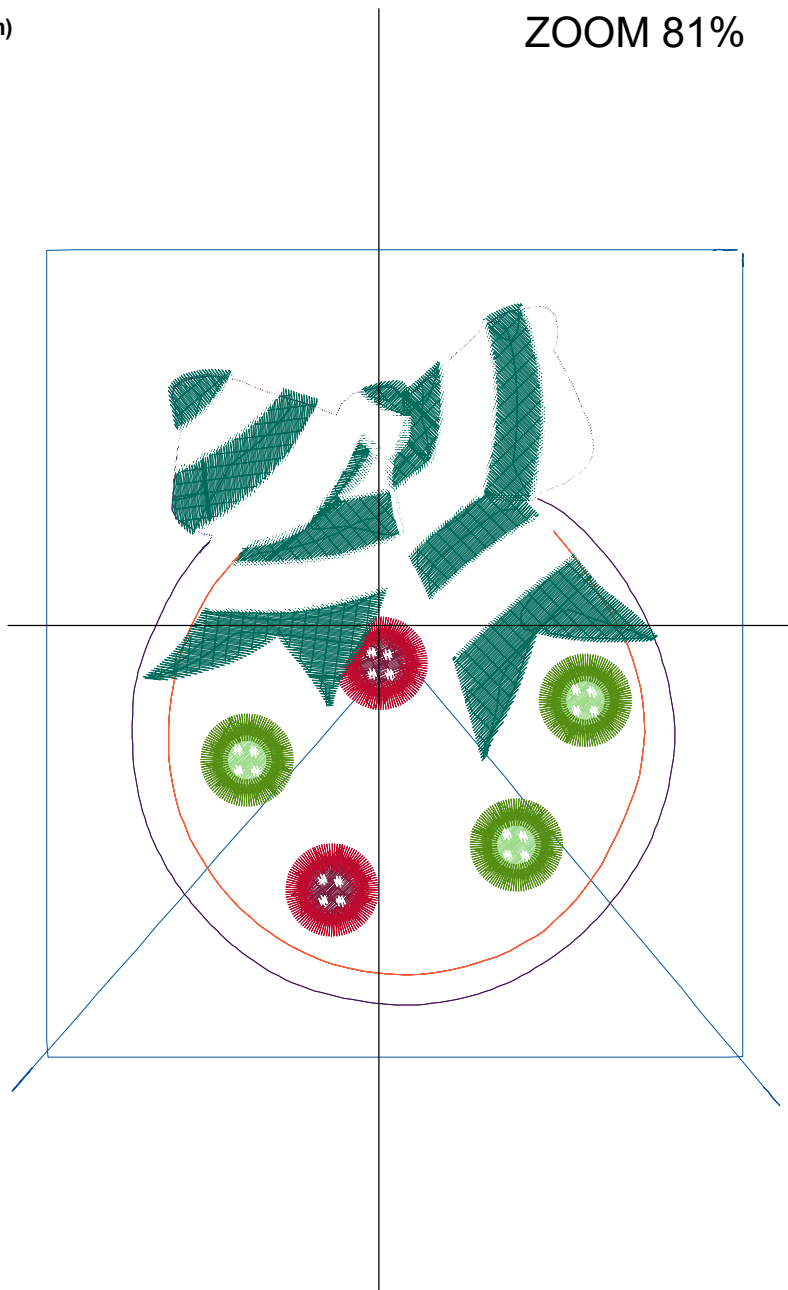

Customer Name:	Machine Set: Default		
Size=127.5 mm x 147.8 mm (5.02 inch x 5.82 inch) Stitch No.=12897 ChangeColor No.=12 Trim No.=41			

Design Note:

No.	Thread	Length(m)
1.	Robison Anton Super Brite Poly.Natural White.5642	0.20
2.	Robison Anton Super Brite Poly.Baltic Blue.5741	0.21
3.	Robison Anton Super Brite Poly.Scarlet Flame.9020	0.37
4.	Robison Anton Super Brite Poly.Fire Blue.5736	0.37
5.	Robison Anton Super Brite Poly.Oriental Poppies.9058	0.78
6.	Robison Anton Super Brite Poly.Maroon.5676	1.35
7.	Robison Anton Super Brite Poly.Jockey Red.5581	1.96
8.	Robison Anton Super Brite Poly.TH Green.5907	10.91
9.	Robison Anton Super Brite Poly.Natural White.5642	9.46
10.	Robison Anton Super Brite Poly.Green Oak.5619	2.07
11.	Robison Anton Super Brite Poly.Ming.5622	3.15
12.	Robison Anton Super Brite Poly.Natural White.5642	0.38
13.	Robison Anton Super Brite Poly.Baltic Blue.5741	0.49

ZOOM 81%

Color Sequence:

Th.1(Natural White.5642)	Th.2(Baltic Blue.5741)	Th.3(Scarlet Flame.9020)	Th.4(Fire Blue.5736)	Th.5(Oriental Poppies.9058)	Th.6(Maroon.5676)	Th.7(Jockey Red.5581)	Th.8(TH Green.5907)
Th.9(Natural White.5642)	Th.10(Green Oak.5619)	Th.11(Ming.5622)	Th.12(Natural White.5642)	Th.13(Baltic Blue.5741)