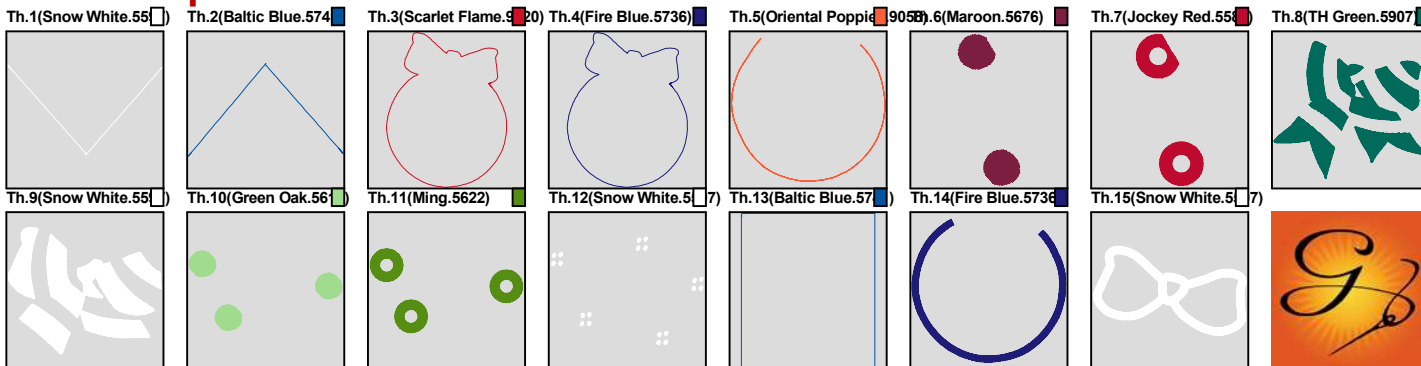

Customer Name:	Machine Set: Default		
Size=127.5 mm x 147.8 mm (5.02 inch x 5.82 inch) Stitch No.=15802 ChangeColor No.=14 Trim No.=42			

Design Note:

No.	Thread	Length(m)
1.	Robison Anton Super Brite Poly.Snow White.5597	0.20
2.	 Robison Anton Super Brite Poly.Baltic Blue.5741	0.21
3.	 Robison Anton Super Brite Poly.Scarlet Flame.9020	0.37
4.	 Robison Anton Super Brite Poly.Fire Blue.5736	0.37
5.	 Robison Anton Super Brite Poly.Oriental Poppies.9058	0.78
6.	 Robison Anton Super Brite Poly.Maroon.5676	1.39
7.	 Robison Anton Super Brite Poly.Jockey Red.5581	1.95
8.	 Robison Anton Super Brite Poly.TH Green.5907	10.96
9.	Robison Anton Super Brite Poly.Snow White.5597	9.51
10.	 Robison Anton Super Brite Poly.Green Oak.5619	2.05
11.	 Robison Anton Super Brite Poly.Ming.5622	3.15
12.	Robison Anton Super Brite Poly.Snow White.5597	0.38
13.	 Robison Anton Super Brite Poly.Baltic Blue.5741	0.49
14.	 Robison Anton Super Brite Poly.Fire Blue.5736	4.91
15.	Robison Anton Super Brite Poly.Snow White.5597	5.41

ZOOM 81%

Color Sequence:

Customer Name:	Machine Set: Default		
Size=127.5 mm x 147.8 mm (5.02 inch x 5.82 inch) Stitch No.=12897 ChangeColor No.=12 Trim No.=41			

Design Note:

No.	Thread	Length(m)
1.	Robison Anton Super Brite Poly.Natural White.5642	0.20
2.	 Robison Anton Super Brite Poly.Baltic Blue.5741	0.21
3.	 Robison Anton Super Brite Poly.Scarlet Flame.9020	0.37
4.	 Robison Anton Super Brite Poly.Fire Blue.5736	0.37
5.	 Robison Anton Super Brite Poly.Oriental Poppies.9058	0.78
6.	 Robison Anton Super Brite Poly.Maroon.5676	1.35
7.	 Robison Anton Super Brite Poly.Jockey Red.5581	1.96
8.	 Robison Anton Super Brite Poly.TH Green.5907	10.91
9.	Robison Anton Super Brite Poly.Natural White.5642	9.46
10.	 Robison Anton Super Brite Poly.Green Oak.5619	2.07
11.	 Robison Anton Super Brite Poly.Ming.5622	3.15
12.	Robison Anton Super Brite Poly.Natural White.5642	0.38
13.	 Robison Anton Super Brite Poly.Baltic Blue.5741	0.49