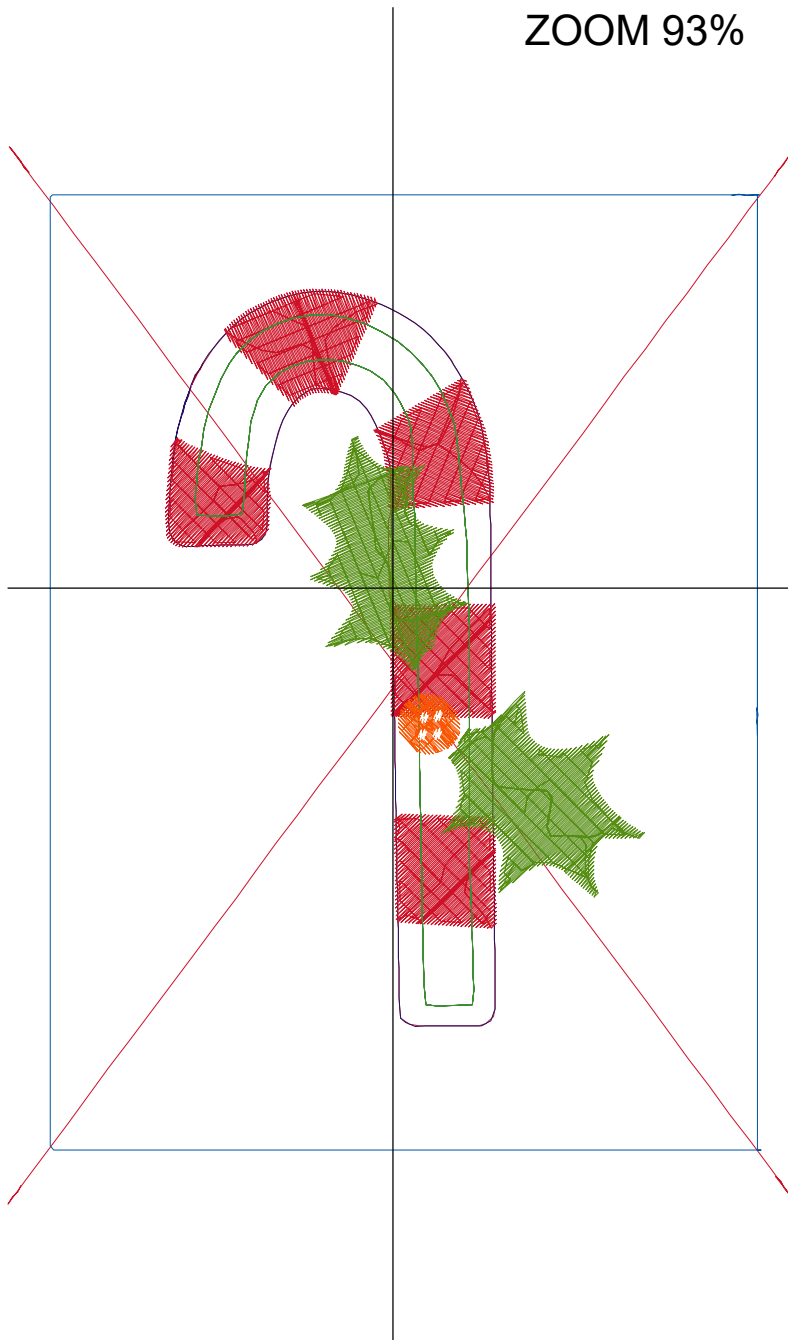

Customer Name:	Machine Set: Default		
Size=111.3 mm x 150.0 mm (4.38 inch x 5.91 inch) Stitch No.=6039 ChangeColor No.=7 Trim No.=9			

No.	Thread	Length(m)
1.	Robison Anton Super Brite Poly.Scarlet Flame.9020	0.72
2.	Robison Anton Super Brite Poly.Chow Blue.9171	0.33
3.	Robison Anton Super Brite Poly.Scarlet Flame.9020	6.60
4.	Robison Anton Super Brite Poly.Kelly.5540	1.22
5.	Robison Anton Super Brite Poly.Ming.5622	4.90
6.	Robison Anton Super Brite Poly.Grilled Orange.9072	0.43
7.	Robison Anton Super Brite Poly.Snow White.5597	0.05
8.	Robison Anton Super Brite Poly.Baltic Blue.5741	0.56

ZOOM 93%