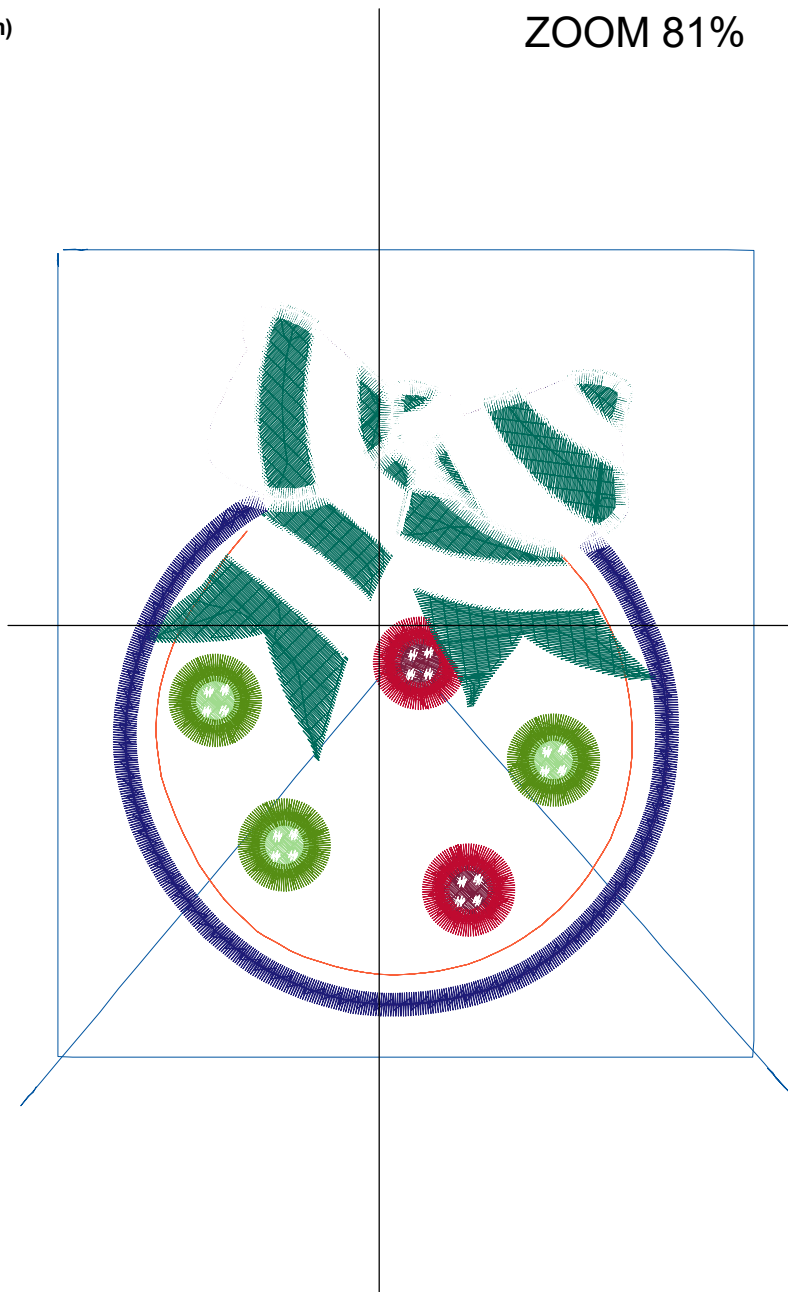

Customer Name:	Machine Set: Default		
Size=127.5 mm x 147.8 mm (5.02 inch x 5.82 inch) Stitch No.=15802 ChangeColor No.=14 Trim No.=42			

Design Note:

No.	Thread	Length(m)
1.	Robison Anton Super Brite Poly.Snow White.5597	0.20
2.	 Robison Anton Super Brite Poly.Baltic Blue.5741	0.21
3.	 Robison Anton Super Brite Poly.Scarlet Flame.9020	0.37
4.	 Robison Anton Super Brite Poly.Fire Blue.5736	0.37
5.	 Robison Anton Super Brite Poly.Oriental Poppies.9058	0.78
6.	 Robison Anton Super Brite Poly.Maroon.5676	1.39
7.	 Robison Anton Super Brite Poly.Jockey Red.5581	1.95
8.	 Robison Anton Super Brite Poly.TH Green.5907	10.96
9.	Robison Anton Super Brite Poly.Snow White.5597	9.51
10.	 Robison Anton Super Brite Poly.Green Oak.5619	2.05
11.	 Robison Anton Super Brite Poly.Ming.5622	3.15
12.	Robison Anton Super Brite Poly.Snow White.5597	0.38
13.	 Robison Anton Super Brite Poly.Baltic Blue.5741	0.49
14.	 Robison Anton Super Brite Poly.Fire Blue.5736	4.91
15.	Robison Anton Super Brite Poly.Snow White.5597	5.41

ZOOM 81%

Color Sequence:

Customer Name:	Machine Set: Default		
Size=127.5 mm x 147.8 mm (5.02 inch x 5.82 inch) Stitch No.=12897 ChangeColor No.=12 Trim No.=41			

Design Note:

No.	Thread	Length(m)
1.	Robison Anton Super Brite Poly.Natural White.5642	0.20
2.	 Robison Anton Super Brite Poly.Baltic Blue.5741	0.21
3.	 Robison Anton Super Brite Poly.Scarlet Flame.9020	0.37
4.	 Robison Anton Super Brite Poly.Fire Blue.5736	0.37
5.	 Robison Anton Super Brite Poly.Oriental Poppies.9058	0.78
6.	 Robison Anton Super Brite Poly.Maroon.5676	1.35
7.	 Robison Anton Super Brite Poly.Jockey Red.5581	1.96
8.	 Robison Anton Super Brite Poly.TH Green.5907	10.91
9.	Robison Anton Super Brite Poly.Natural White.5642	9.46
10.	 Robison Anton Super Brite Poly.Green Oak.5619	2.07
11.	 Robison Anton Super Brite Poly.Ming.5622	3.15
12.	Robison Anton Super Brite Poly.Natural White.5642	0.38
13.	 Robison Anton Super Brite Poly.Baltic Blue.5741	0.49