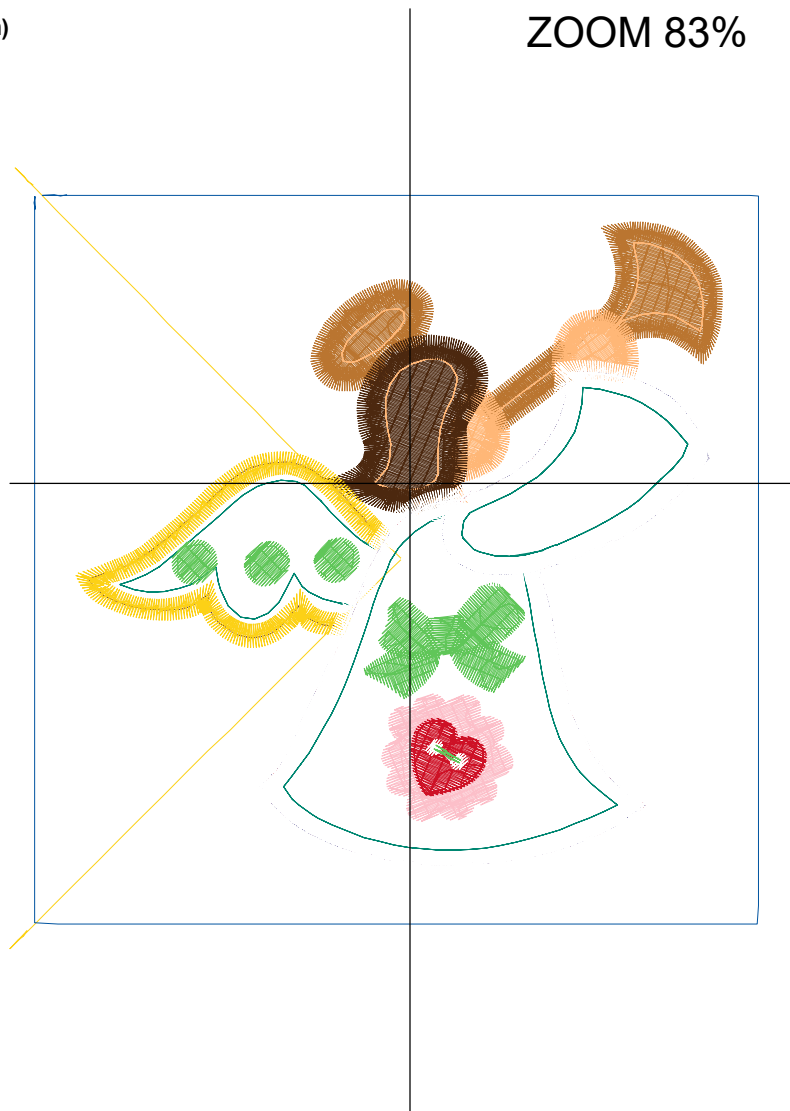

Customer Name:	Machine Set: Default		
Size=125.0 mm x 125.2 mm (4.92 inch x 4.93 inch) Stitch No.=11340 ChangeColor No.=20 Trim No.=18			

Design Note:

No.	Thread	Length(m)
1.	Robison Anton Super Brite Poly.Goldenrod.5542	0.19
2.	Robison Anton Super Brite Poly.Snow White.5597	0.19
3.	Robison Anton Super Brite Poly.Amber Beige.5636	2.86
4.	Robison Anton Super Brite Poly.Shangri La.9047	1.20
5.	Robison Anton Super Brite Poly.Dark Brown.5672	2.09
6.	Robison Anton Super Brite Poly.Scarlet Flame.9020	0.13
7.	Robison Anton Super Brite Poly.Chow Blue.9171	0.13
8.	Robison Anton Super Brite Poly.Scarlet Flame.9020	0.27
9.	Robison Anton Super Brite Poly.Chow Blue.9171	0.57
10.	Robison Anton Super Brite Poly.Isle Green.5612	1.15
11.	Robison Anton Super Brite Poly.Le Reve Pink.9040	1.57
12.	Robison Anton Super Brite Poly.Scarlet Flame.9020	0.87
13.	Robison Anton Super Brite Poly.Snow White.5597	0.07
14.	Robison Anton Super Brite Poly.Shangri La.9047	0.60
15.	Robison Anton Super Brite Poly.Rolling Meadow.9148	2.69
16.	Robison Anton Super Brite Poly.Baltic Blue.5741	0.47
17.	Robison Anton Super Brite Poly.Amber Beige.5636	2.91
18.	Robison Anton Super Brite Poly.Shangri La.9047	1.15
19.	Robison Anton Super Brite Poly.Dark Brown.5672	2.04
20.	Robison Anton Super Brite Poly.Goldenrod.5542	2.25
21.	Robison Anton Super Brite Poly.Snow White.5597	6.88

ZOOM 83%

Color Sequence:

Th.1(Goldenrod.5542)	Th.2(Snow White.5597)	Th.3(Amber Beige.5636)	Th.4(Shangri La.9047)	Th.5(Dark Brown.5672)	Th.6(Scarlet Flame.9020)	Th.7(Chow Blue.9171)	Th.8(Scarlet Flame.9020)
Th.9(Chow Blue.9171)	Th.10(Isle Green.5612)	Th.11,12,13(Le Reve Pink.9040)	Th.14(Scarlet Flame.9020)	Th.15(Snow White.5597)	Th.16(Shangri La.9047)	Th.17(Rolling Meadow.9148)	Th.18(Baltic Blue.5741)
Th.19(Amber Beige.5636)	Th.20(Shangri La.9047)	Th.21,22,23(Dark Brown.5672)	Th.24(Goldenrod.5542)	Th.25,26,27(Snow White.5597)