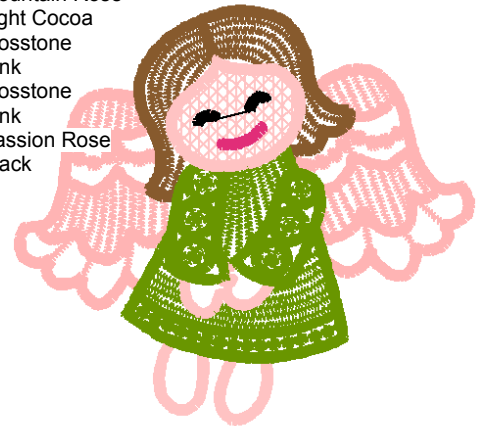

ATWLM0115.pes

Y:\Documents\1 ATW designs to digitize\Multicolor_One Color Lace A...
3 (7/8)" x 3 (1/2)"
14861 stitches : 8 colors

- RA Poly 5795 Mountain Rose
- RA Poly 5778 Light Cocoa
- RA Poly 9150 Mossstone
- RA Poly 5523 Pink
- RA Poly 9150 Mossstone
- RA Poly 5523 Pink
- RA Poly 5899 Passion Rose
- RA Poly 5596 Black