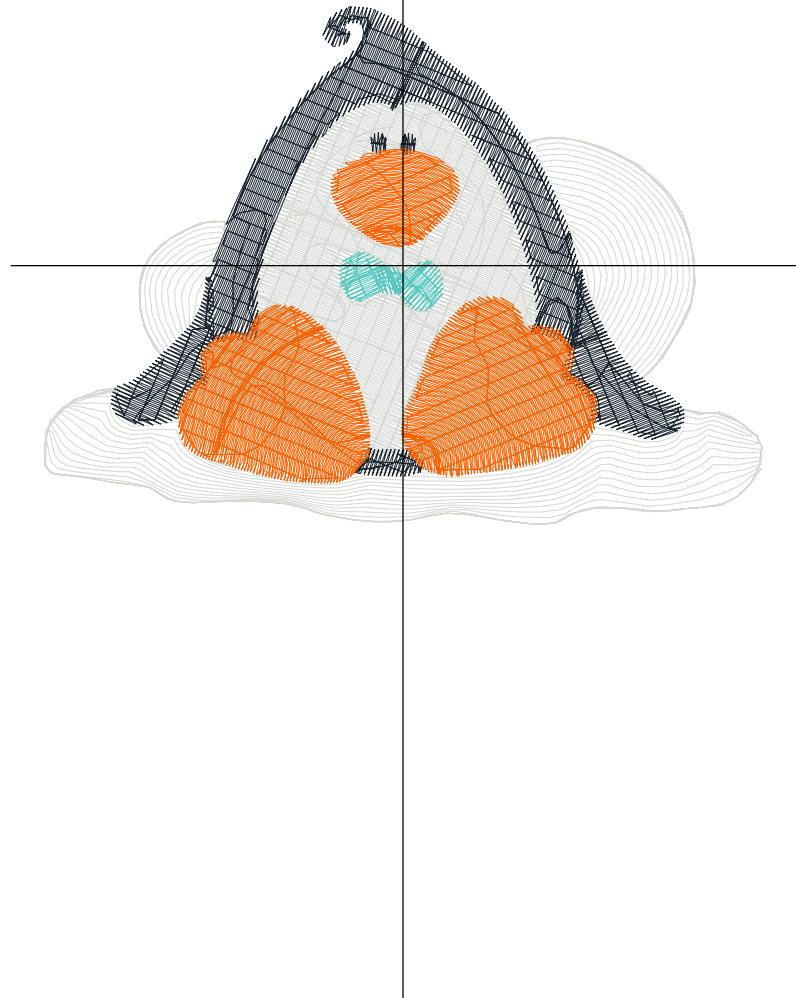

Design Name: atwnls1789	Customer Name:	Machine Set: Default	
Size=94.9 mm x 68.5 mm (3.74 inch x 2.70 inch) Stitch No.=8979 ChangeColor No.=3 Trim No.=10			

Design Note:

No.	Thread	Length(m)
1.	 Robison Anton Super Brite Poly.Out of the Blue.9029	8.01
2.	 Robison Anton Super Brite Poly.Black.5596	4.71
3.	 Robison Anton Super Brite Poly.Dark Texas Orange.5769	6.19
4.	 Robison Anton Super Brite Poly.Green Pearl.5752	0.45

ZOOM 100%

Color Sequence:

Th.1(Out of the Blue.9029) Th.2(Black.5596) Th.3(Dark Texas Orange.5769) Th.4(Green Pearl.5752)

Design Name: atwnls1790	Customer Name:	Machine Set: Default	
Size=94.9 mm x 71.2 mm (3.74 inch x 2.80 inch) Stitch No.=9261 ChangeColor No.=7 Trim No.=13			

Design Note:

No.	Thread	Length(m)
1.	 Robison Anton Super Brite Poly.Out of the Blue.9029	2.41
2.	 Robison Anton Super Brite Poly.Cocoa Mulch.5788	5.60
3.	 Robison Anton Super Brite Poly.Black.5596	5.78
4.	 Robison Anton Super Brite Poly.Out of the Blue.9029	3.39
5.	 Robison Anton Super Brite Poly.Charcoal.5565	0.08
6.	 Robison Anton Super Brite Poly.Black.5596	0.28
7.	 Robison Anton Super Brite Poly.Dark Texas Orange.5769	2.91
8.	 Robison Anton Super Brite Poly.Green Pearl.5752	0.32

ZOOM 100%

Color Sequence:

Design Name: atwnls1791	Customer Name:	Machine Set: Default	
Size=94.9 mm x 69.4 mm (3.74 inch x 2.73 inch) Stitch No.=7056 ChangeColor No.=6 Trim No.=11			

No.	Thread	Length(m)
1.	 Robison Anton Super Brite Poly.Out of the Blue.9029	2.65
2.	 Robison Anton Super Brite Poly.Deviled Orange.9038	0.83
3.	 Robison Anton Super Brite Poly.Out of the Blue.9029	2.09
4.	 Robison Anton Super Brite Poly.California Blue.5689	0.12
5.	 Robison Anton Super Brite Poly.Black.5596	5.76
6.	 Robison Anton Super Brite Poly.Deviled Orange.9038	0.84
7.	 Robison Anton Super Brite Poly.Out of the Blue.9029	2.09