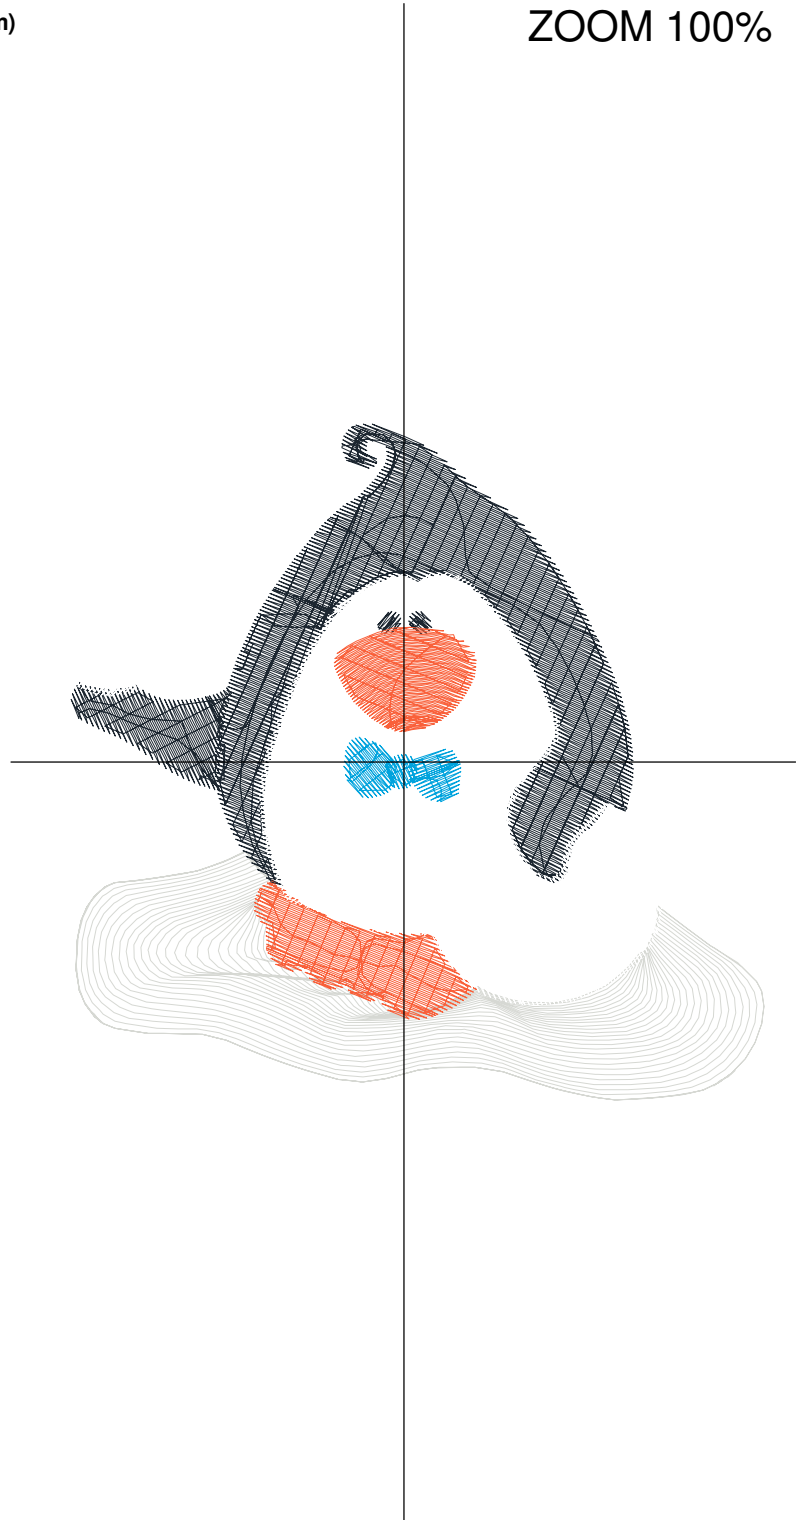

Design Name: atwnls1792	Customer Name:	Machine Set: Default
Size=95.4 mm x 89.4 mm (3.76 inch x 3.52 inch) Stitch No.=9813 ChangeColor No.=6 Trim No.=4		

No.	Thread	Length(m)
1.	Robison Anton Super Brite Poly.Out of the Blue.9029	3.08
2.	Robison Anton Super Brite Poly.Oriental Poppies.9058	1.34
3.	Robison Anton Super Brite Poly.Black.5596	6.95
4.	Robison Anton Super Brite Poly.Natural White.5642	9.73
5.	Robison Anton Super Brite Poly.Black.5596	0.09
6.	Robison Anton Super Brite Poly.Oriental Poppies.9058	1.14
7.	Robison Anton Super Brite Poly.California Blue.5689	0.51

ZOOM 100%