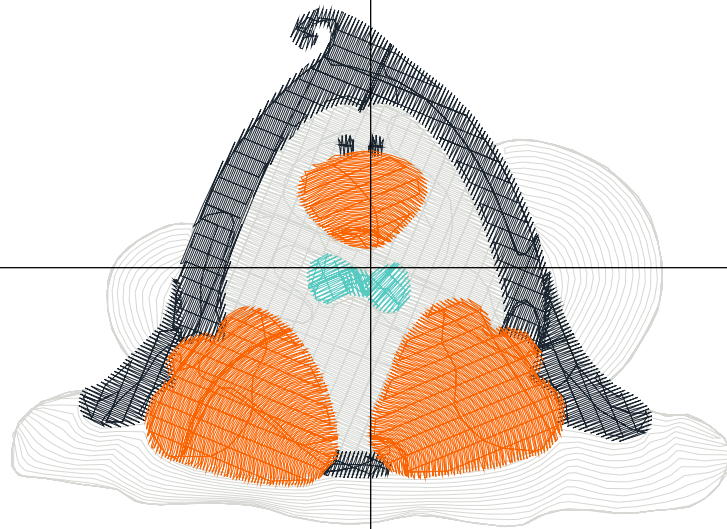

Design Name: atwnls1789	Customer Name:	Machine Set: Default	
Size=94.9 mm x 68.5 mm (3.74 inch x 2.70 inch) Stitch No.=8979 ChangeColor No.=3 Trim No.=10			

Design Note:

No.	Thread	Length(m)
1.	 Robison Anton Super Brite Poly.Out of the Blue.9029	8.01
2.	 Robison Anton Super Brite Poly.Black.5596	4.71
3.	 Robison Anton Super Brite Poly.Dark Texas Orange.5769	6.19
4.	 Robison Anton Super Brite Poly.Green Pearl.5752	0.45

ZOOM 100%

Color Sequence:

Th.1(Out of the Blue.9029) Th.2(Black.5596) Th.3(Dark Texas Orange.5769) Th.4(Green Pearl.5752)

Design Name: atwnls1790	Customer Name:	Machine Set: Default	
Size=94.9 mm x 71.2 mm (3.74 inch x 2.80 inch) Stitch No.=9261 ChangeColor No.=7 Trim No.=13			

Design Note:

No.	Thread	Length(m)
1.	 Robison Anton Super Brite Poly.Out of the Blue.9029	2.41
2.	 Robison Anton Super Brite Poly.Cocoa Mulch.5788	5.60
3.	 Robison Anton Super Brite Poly.Black.5596	5.78
4.	 Robison Anton Super Brite Poly.Out of the Blue.9029	3.39
5.	 Robison Anton Super Brite Poly.Charcoal.5565	0.08
6.	 Robison Anton Super Brite Poly.Black.5596	0.28
7.	 Robison Anton Super Brite Poly.Dark Texas Orange.5769	2.91
8.	 Robison Anton Super Brite Poly.Green Pearl.5752	0.32

ZOOM 100%

Color Sequence:

Design Name: atwnls1791	Customer Name:	Machine Set: Default	
Size=94.9 mm x 69.4 mm (3.74 inch x 2.73 inch) Stitch No.=7056 ChangeColor No.=6 Trim No.=11			

No.	Thread	Length(m)
1.	 Robison Anton Super Brite Poly.Out of the Blue.9029	2.65
2.	 Robison Anton Super Brite Poly.Deviled Orange.9038	0.83
3.	 Robison Anton Super Brite Poly.Out of the Blue.9029	2.09
4.	 Robison Anton Super Brite Poly.California Blue.5689	0.12
5.	 Robison Anton Super Brite Poly.Black.5596	5.76
6.	 Robison Anton Super Brite Poly.Deviled Orange.9038	0.84
7.	 Robison Anton Super Brite Poly.Out of the Blue.9029	2.09