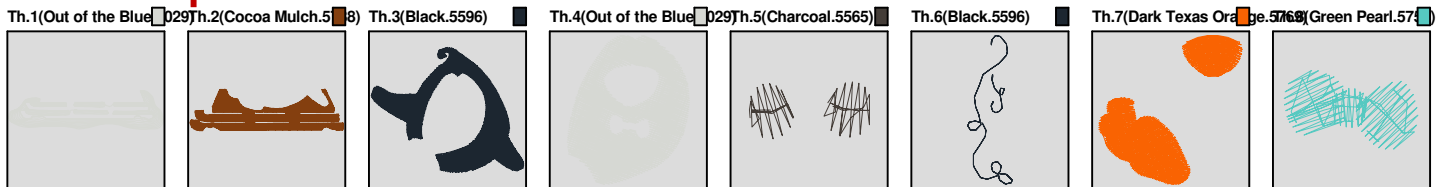

Design Name: atwnls1789	Customer Name:	Machine Set: Default	
Size=94.9 mm x 68.5 mm (3.74 inch x 2.70 inch) Stitch No.=8979 ChangeColor No.=3 Trim No.=10			

Design Note:

No.	Thread	Length(m)
1.	 Robison Anton Super Brite Poly.Out of the Blue.9029	8.01
2.	 Robison Anton Super Brite Poly.Black.5596	4.71
3.	 Robison Anton Super Brite Poly.Dark Texas Orange.5769	6.19
4.	 Robison Anton Super Brite Poly.Green Pearl.5752	0.45

ZOOM 100%

Color Sequence:

Th.1(Out of the Blue.9029) Th.2(Black.5596) Th.3(Dark Texas Orange.5769) Th.4(Green Pearl.5752)

Design Name: atwnls1790	Customer Name:	Machine Set: Default	
Size=94.9 mm x 71.2 mm (3.74 inch x 2.80 inch) Stitch No.=9261 ChangeColor No.=7 Trim No.=13			

Design Note:

No.	Thread	Length(m)
1.	 Robison Anton Super Brite Poly.Out of the Blue.9029	2.41
2.	 Robison Anton Super Brite Poly.Cocoa Mulch.5788	5.60
3.	 Robison Anton Super Brite Poly.Black.5596	5.78
4.	 Robison Anton Super Brite Poly.Out of the Blue.9029	3.39
5.	 Robison Anton Super Brite Poly.Charcoal.5565	0.08
6.	 Robison Anton Super Brite Poly.Black.5596	0.28
7.	 Robison Anton Super Brite Poly.Dark Texas Orange.5769	2.91
8.	 Robison Anton Super Brite Poly.Green Pearl.5752	0.32

ZOOM 100%

Color Sequence:

Design Name: atwnls1791	Customer Name:	Machine Set: Default	
Size=94.9 mm x 69.4 mm (3.74 inch x 2.73 inch) Stitch No.=7056 ChangeColor No.=6 Trim No.=11			

No.	Thread	Length(m)
1.	 Robison Anton Super Brite Poly.Out of the Blue.9029	2.65
2.	 Robison Anton Super Brite Poly.Deviled Orange.9038	0.83
3.	 Robison Anton Super Brite Poly.Out of the Blue.9029	2.09
4.	 Robison Anton Super Brite Poly.California Blue.5689	0.12
5.	 Robison Anton Super Brite Poly.Black.5596	5.76
6.	 Robison Anton Super Brite Poly.Deviled Orange.9038	0.84
7.	 Robison Anton Super Brite Poly.Out of the Blue.9029	2.09