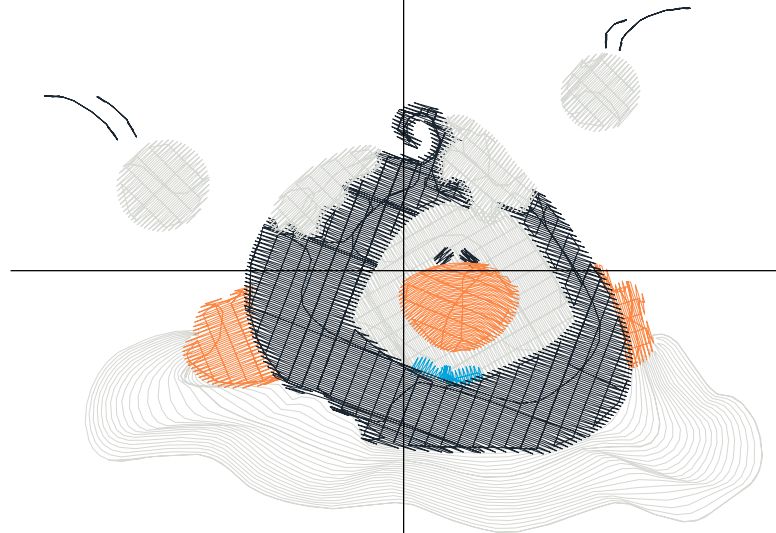

Design Note:

No.	Thread	Length(m)
1.	 Robison Anton Super Brite Poly.Out of the Blue.9029	2.41
2.	 Robison Anton Super Brite Poly.Cocoa Mulch.5788	5.60
3.	 Robison Anton Super Brite Poly.Black.5596	5.78
4.	 Robison Anton Super Brite Poly.Out of the Blue.9029	3.39
5.	 Robison Anton Super Brite Poly.Charcoal.5565	0.08
6.	 Robison Anton Super Brite Poly.Black.5596	0.28
7.	 Robison Anton Super Brite Poly.Dark Texas Orange.5769	2.91
8.	 Robison Anton Super Brite Poly.Green Pearl.5752	0.32

ZOOM 100%

Color Sequence:

Design Name: atwnls1791	Customer Name:	Machine Set: Default	
Size=94.9 mm x 69.4 mm (3.74 inch x 2.73 inch) Stitch No.=7056 ChangeColor No.=6 Trim No.=11			

No.	Thread	Length(m)
1.	 Robison Anton Super Brite Poly.Out of the Blue.9029	2.65
2.	 Robison Anton Super Brite Poly.Deviled Orange.9038	0.83
3.	 Robison Anton Super Brite Poly.Out of the Blue.9029	2.09
4.	 Robison Anton Super Brite Poly.California Blue.5689	0.12
5.	 Robison Anton Super Brite Poly.Black.5596	5.76
6.	 Robison Anton Super Brite Poly.Deviled Orange.9038	0.84
7.	 Robison Anton Super Brite Poly.Out of the Blue.9029	2.09

ZOOM 100%

Color Sequence:

Th.1(Out of the Blue 9029)Th.2(Deviled Orange 9038)Th.3(Out of the Blue 9029)Th.4(California Blue 5689)Th.5(Black.5596) Th.6(Deviled Orange 9038)Th.7(Out of the Blue 9029)

Design Name: atwnls1792	Customer Name:	Machine Set: Default
Size=95.4 mm x 89.4 mm (3.76 inch x 3.52 inch) Stitch No.=9813 ChangeColor No.=6 Trim No.=4		

No.	Thread	Length(m)
1.	 Robison Anton Super Brite Poly.Out of the Blue.9029	3.08
2.	 Robison Anton Super Brite Poly.Oriental Poppies.9058	1.34
3.	 Robison Anton Super Brite Poly.Black.5596	6.95
4.	Robison Anton Super Brite Poly.Natural White.5642	9.73
5.	 Robison Anton Super Brite Poly.Black.5596	0.09
6.	 Robison Anton Super Brite Poly.Oriental Poppies.9058	1.14
7.	 Robison Anton Super Brite Poly.California Blue.5689	0.51