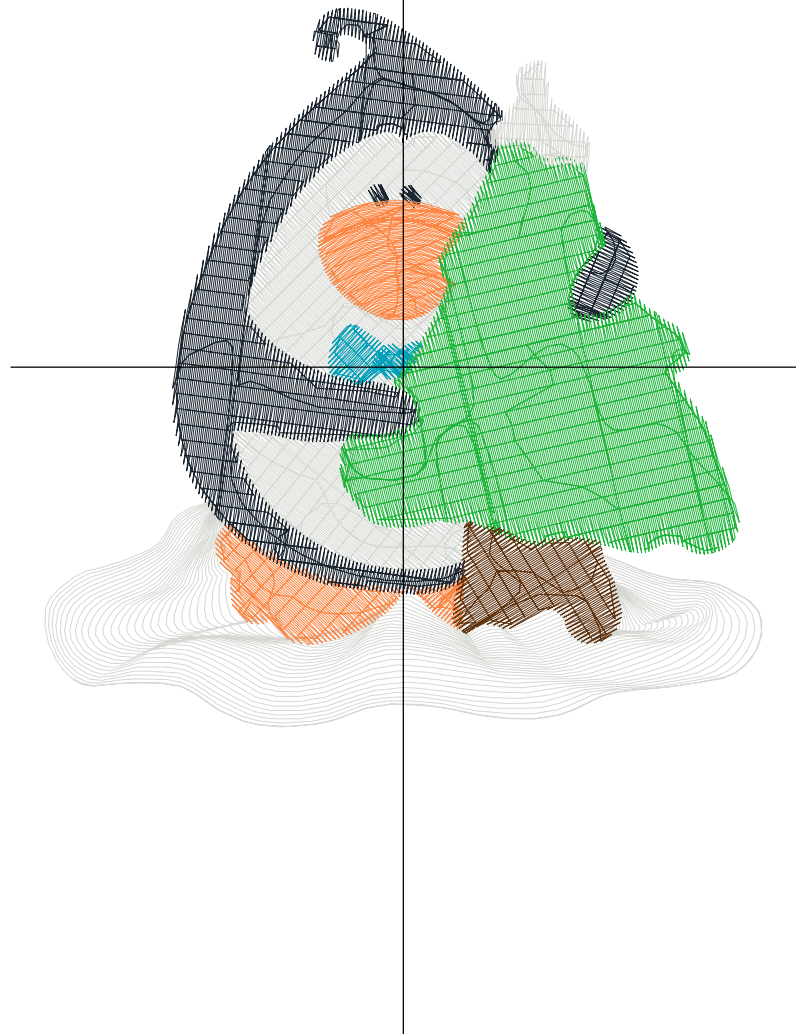

Design Name: penguin-5	Customer Name:	Machine Set: Default	
Size=94.8 mm x 95.1 mm (3.73 inch x 3.74 inch) Stitch No.=12272 ChangeColor No.=8 Trim No.=4			

No.	Thread	Length(m)
1.	Robison Anton Super Brite Poly.Out of the Blue.9029	3.59
2.	Robison Anton Super Brite Poly.Deviled Orange.9038	1.11
3.	Robison Anton Super Brite Poly.Out of the Blue.9029	4.29
4.	Robison Anton Super Brite Poly.Blue Fringe.9054	0.42
5.	Robison Anton Super Brite Poly.Black.5596	6.02
6.	Robison Anton Super Brite Poly.Deviled Orange.9038	1.47
7.	Robison Anton Super Brite Poly.Enventide Green.9147	8.24
8.	Robison Anton Super Brite Poly.Sonesta Brown.9156	1.26
9.	Robison Anton Super Brite Poly.Out of the Blue.9029	0.53

ZOOM 100%

Color Sequence:

Th.1(Out of the Blue_029) Th.2(Deviled Orange_038) Th.3(Out of the Blue_029) Th.4(Blue Fringe_9054) Th.5(Black_5596) Th.6(Deviled Orange_038) Th.7(Enventide Green_9147) Th.8(Sonesta Brown_156)

Th.9(Out of the Blue_029)