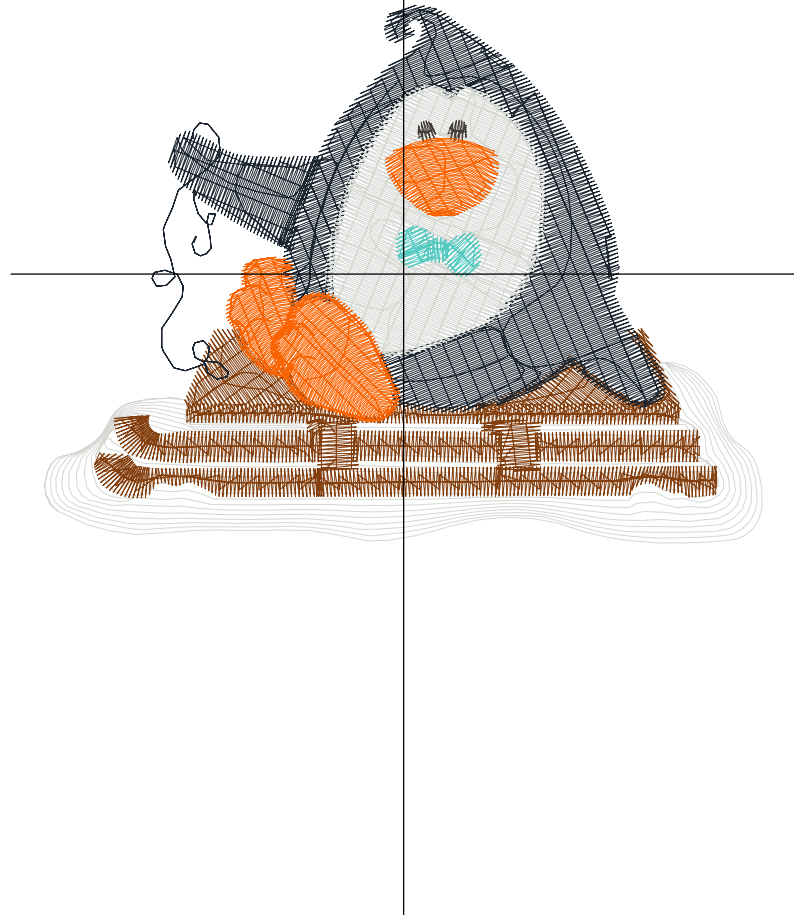

Design Name: atwnls1789	Customer Name:	Machine Set: Default	
Size=94.9 mm x 68.5 mm (3.74 inch x 2.70 inch) Stitch No.=8979 ChangeColor No.=3 Trim No.=10			

Design Note:

No.	Thread	Length(m)
1.	 Robison Anton Super Brite Poly.Out of the Blue.9029	8.01
2.	 Robison Anton Super Brite Poly.Black.5596	4.71
3.	 Robison Anton Super Brite Poly.Dark Texas Orange.5769	6.19
4.	 Robison Anton Super Brite Poly.Green Pearl.5752	0.45

ZOOM 100%

Color Sequence:

Th.1(Out of the Blue.9029) Th.2(Black.5596) Th.3(Dark Texas Orange.5769) Th.4(Green Pearl.5752)

Design Name: atwnls1790	Customer Name:	Machine Set: Default	
Size=94.9 mm x 71.2 mm (3.74 inch x 2.80 inch) Stitch No.=9261 ChangeColor No.=7 Trim No.=13			

Design Note:

No.	Thread	Length(m)
1.	 Robison Anton Super Brite Poly.Out of the Blue.9029	2.41
2.	 Robison Anton Super Brite Poly.Cocoa Mulch.5788	5.60
3.	 Robison Anton Super Brite Poly.Black.5596	5.78
4.	 Robison Anton Super Brite Poly.Out of the Blue.9029	3.39
5.	 Robison Anton Super Brite Poly.Charcoal.5565	0.08
6.	 Robison Anton Super Brite Poly.Black.5596	0.28
7.	 Robison Anton Super Brite Poly.Dark Texas Orange.5769	2.91
8.	 Robison Anton Super Brite Poly.Green Pearl.5752	0.32

ZOOM 100%

Color Sequence:

Design Name: atwnls1791	Customer Name:	Machine Set: Default	
Size=94.9 mm x 69.4 mm (3.74 inch x 2.73 inch) Stitch No.=7056 ChangeColor No.=6 Trim No.=11			

No.	Thread	Length(m)
1.	 Robison Anton Super Brite Poly.Out of the Blue.9029	2.65
2.	 Robison Anton Super Brite Poly.Deviled Orange.9038	0.83
3.	 Robison Anton Super Brite Poly.Out of the Blue.9029	2.09
4.	 Robison Anton Super Brite Poly.California Blue.5689	0.12
5.	 Robison Anton Super Brite Poly.Black.5596	5.76
6.	 Robison Anton Super Brite Poly.Deviled Orange.9038	0.84
7.	 Robison Anton Super Brite Poly.Out of the Blue.9029	2.09