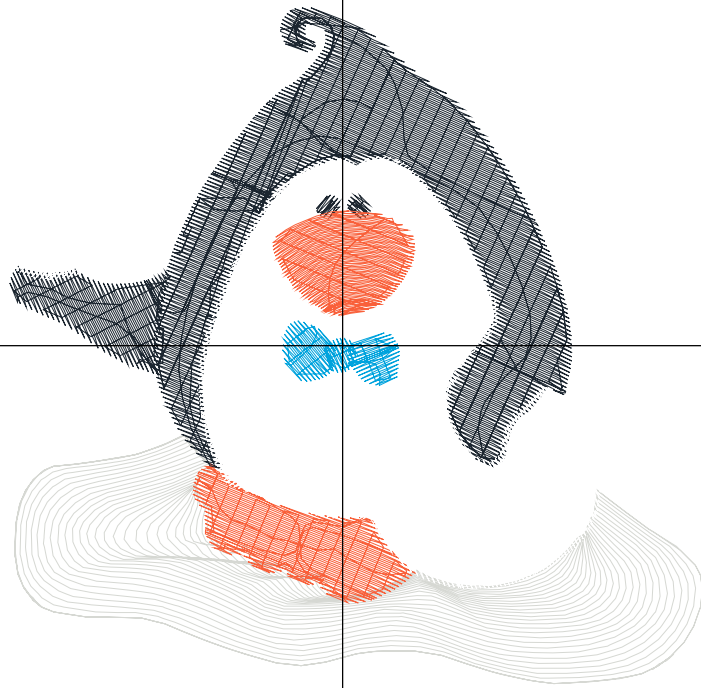

ZOOM 100%

Color Sequence:

Th.1(Out of the Blue 9029)Th.2(Deviled Orange 9038)Th.3(Out of the Blue 9029)Th.4(California Blue 5689)Th.5(Black.5596) Th.6(Deviled Orange 9038)Th.7(Out of the Blue 9029)

Design Name: atwnls1792	Customer Name:	Machine Set: Default
Size=95.4 mm x 89.4 mm (3.76 inch x 3.52 inch) Stitch No.=9813 ChangeColor No.=6 Trim No.=4		

No.	Thread	Length(m)
1.	 Robison Anton Super Brite Poly.Out of the Blue.9029	3.08
2.	 Robison Anton Super Brite Poly.Oriental Poppies.9058	1.34
3.	 Robison Anton Super Brite Poly.Black.5596	6.95
4.	Robison Anton Super Brite Poly.Natural White.5642	9.73
5.	 Robison Anton Super Brite Poly.Black.5596	0.09
6.	 Robison Anton Super Brite Poly.Oriental Poppies.9058	1.14
7.	 Robison Anton Super Brite Poly.California Blue.5689	0.51

ZOOM 100%

Color Sequence:

Th.1(Out of the Blue.9029) Th.2(Oriental Poppies.9058) Th.3(Black.5596) Th.4(Natural White.5642) Th.5(Black.5596) Th.6(Oriental Poppies.9058) Th.7(California Blue.5689)

Design Name: penguin-5	Customer Name:	Machine Set: Default	
Size=94.8 mm x 95.1 mm (3.73 inch x 3.74 inch) Stitch No.=12272 ChangeColor No.=8 Trim No.=4			