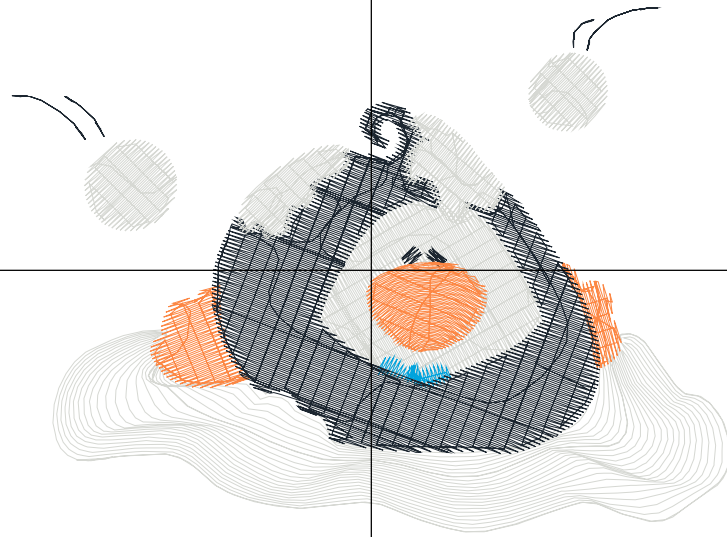

Design Note:

No.	Thread	Length(m)
1.	 Robison Anton Super Brite Poly.Out of the Blue.9029	2.41
2.	 Robison Anton Super Brite Poly.Cocoa Mulch.5788	5.60
3.	 Robison Anton Super Brite Poly.Black.5596	5.78
4.	 Robison Anton Super Brite Poly.Out of the Blue.9029	3.39
5.	 Robison Anton Super Brite Poly.Charcoal.5565	0.08
6.	 Robison Anton Super Brite Poly.Black.5596	0.28
7.	 Robison Anton Super Brite Poly.Dark Texas Orange.5769	2.91
8.	 Robison Anton Super Brite Poly.Green Pearl.5752	0.32

ZOOM 100%

Color Sequence:

Design Name: atwnls1791	Customer Name:	Machine Set: Default	
Size=94.9 mm x 69.4 mm (3.74 inch x 2.73 inch) Stitch No.=7056 ChangeColor No.=6 Trim No.=11			

No.	Thread	Length(m)
1.	 Robison Anton Super Brite Poly.Out of the Blue.9029	2.65
2.	 Robison Anton Super Brite Poly.Deviled Orange.9038	0.83
3.	 Robison Anton Super Brite Poly.Out of the Blue.9029	2.09
4.	 Robison Anton Super Brite Poly.California Blue.5689	0.12
5.	 Robison Anton Super Brite Poly.Black.5596	5.76
6.	 Robison Anton Super Brite Poly.Deviled Orange.9038	0.84
7.	 Robison Anton Super Brite Poly.Out of the Blue.9029	2.09

ZOOM 100%

Color Sequence:

Th.1(Out of the Blue 9029)Th.2(Deviled Orange 9038)Th.3(Out of the Blue 9029)Th.4(California Blue 5689)Th.5(Black.5596) Th.6(Deviled Orange 9038)Th.7(Out of the Blue 9029)

Design Name: atwnls1792	Customer Name:	Machine Set: Default
Size=95.4 mm x 89.4 mm (3.76 inch x 3.52 inch) Stitch No.=9813 ChangeColor No.=6 Trim No.=4		

No.	Thread	Length(m)
1.	 Robison Anton Super Brite Poly.Out of the Blue.9029	3.08
2.	 Robison Anton Super Brite Poly.Oriental Poppies.9058	1.34
3.	 Robison Anton Super Brite Poly.Black.5596	6.95
4.	Robison Anton Super Brite Poly.Natural White.5642	9.73
5.	 Robison Anton Super Brite Poly.Black.5596	0.09
6.	 Robison Anton Super Brite Poly.Oriental Poppies.9058	1.14
7.	 Robison Anton Super Brite Poly.California Blue.5689	0.51