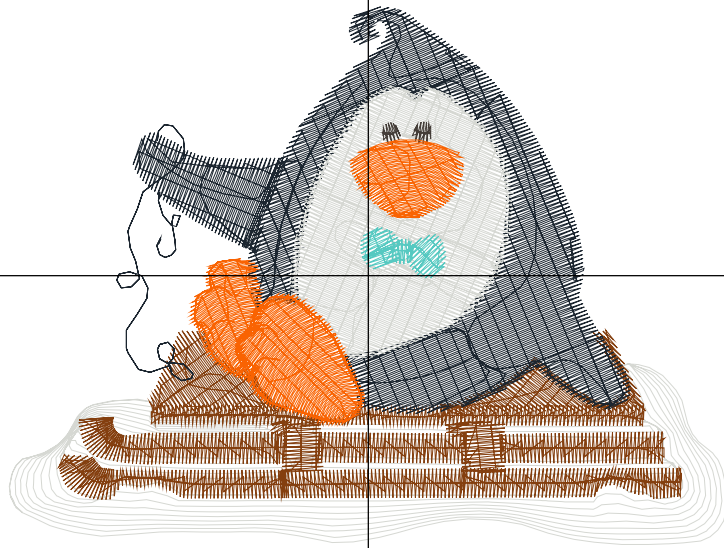

ZOOM 100%

Color Sequence:

Th.1(Out of the Blue.9029) Th.2(Black.5596) Th.3(Dark Texas Orange.5769) Th.4(Green Pearl.5752)

Design Name: atwnls1790	Customer Name:	Machine Set: Default	
Size=94.9 mm x 71.2 mm (3.74 inch x 2.80 inch) Stitch No.=9261 ChangeColor No.=7 Trim No.=13			

Design Note:

No.	Thread	Length(m)
1.	 Robison Anton Super Brite Poly.Out of the Blue.9029	2.41
2.	 Robison Anton Super Brite Poly.Cocoa Mulch.5788	5.60
3.	 Robison Anton Super Brite Poly.Black.5596	5.78
4.	 Robison Anton Super Brite Poly.Out of the Blue.9029	3.39
5.	 Robison Anton Super Brite Poly.Charcoal.5565	0.08
6.	 Robison Anton Super Brite Poly.Black.5596	0.28
7.	 Robison Anton Super Brite Poly.Dark Texas Orange.5769	2.91
8.	 Robison Anton Super Brite Poly.Green Pearl.5752	0.32

ZOOM 100%

Color Sequence:

Design Name: atwnls1791	Customer Name:	Machine Set: Default	
Size=94.9 mm x 69.4 mm (3.74 inch x 2.73 inch) Stitch No.=7056 ChangeColor No.=6 Trim No.=11			

No.	Thread	Length(m)
1.	 Robison Anton Super Brite Poly.Out of the Blue.9029	2.65
2.	 Robison Anton Super Brite Poly.Deviled Orange.9038	0.83
3.	 Robison Anton Super Brite Poly.Out of the Blue.9029	2.09
4.	 Robison Anton Super Brite Poly.California Blue.5689	0.12
5.	 Robison Anton Super Brite Poly.Black.5596	5.76
6.	 Robison Anton Super Brite Poly.Deviled Orange.9038	0.84
7.	 Robison Anton Super Brite Poly.Out of the Blue.9029	2.09

ZOOM 100%

Color Sequence:

Th.1(Out of the Blue 9029)Th.2(Deviled Orange 9038)Th.3(Out of the Blue 9029)Th.4(California Blue 5689)Th.5(Black.5596) Th.6(Deviled Orange 9038)Th.7(Out of the Blue 9029)

Design Name: atwnls1792	Customer Name:	Machine Set: Default
Size=95.4 mm x 89.4 mm (3.76 inch x 3.52 inch) Stitch No.=9813 ChangeColor No.=6 Trim No.=4		