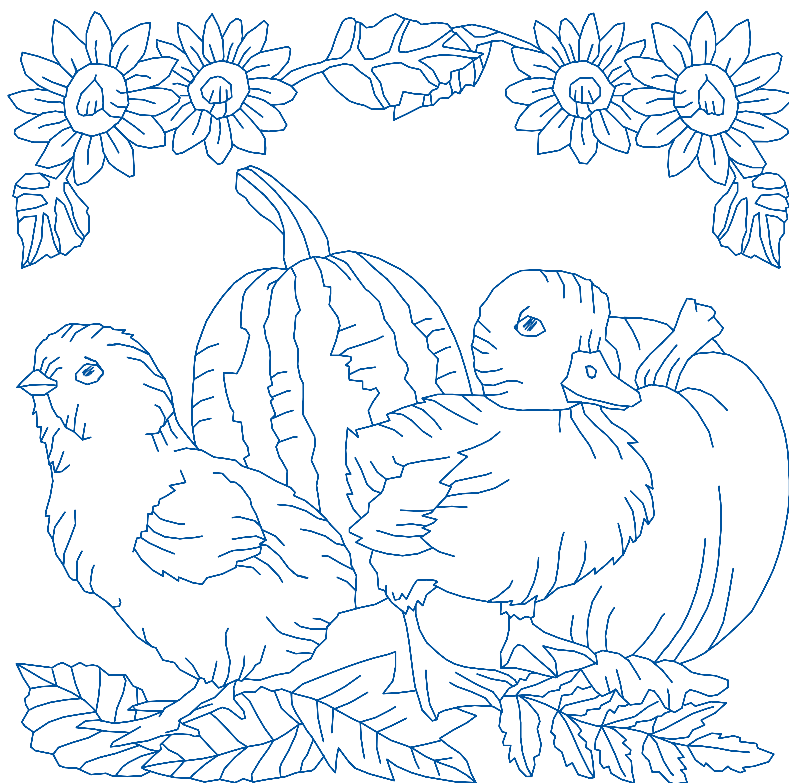

ZOOM 83%

**Color Sequence:**

Th.1(Baltic Blue.5741)

Customer Name:	Machine Set: Default		
Size=123.6 mm x 124.6 mm (4.87 inch x 4.91 inch) Stitch No.=7151 ChangeColor No.=0 Trim No.=6			

Design Note:

No.	Thread	Length(m)
1.	 Robison Anton Super Brite Poly.Baltic Blue.5741	12.75

ZOOM 84%

Color Sequence:

Th.1(Baltic Blue.5741)

Customer Name:	Machine Set: Default		
Size=124.1 mm x 122.2 mm (4.89 inch x 4.81 inch) Stitch No.=10829 ChangeColor No.=0 Trim No.=8			

**Design Note:**

No.	Thread	Length(m)
1.	 Robison Anton Super Brite Poly.Baltic Blue.5741	18.84

ZOOM 84%

**Color Sequence:**

Th.1(Baltic Blue.5741)

Design Name: atwjtl2044	Customer Name:	Machine Set: Default	
Size=124.4 mm x 117.8 mm (4.90 inch x 4.64 inch) Stitch No.=10572 ChangeColor No.=0 Trim No.=6			

**Design Note:**

No.	Thread	Length(m)
1.	 Robison Anton Super Brite Poly.Baltic Blue.5741	19.28

**ZOOM 83%**

**Color Sequence:**

Th.1(Baltic Blue.5741)

Customer Name:	Machine Set: Default		
Size=123.1 mm x 124.8 mm (4.85 inch x 4.91 inch) Stitch No.=10660 ChangeColor No.=0 Trim No.=7			