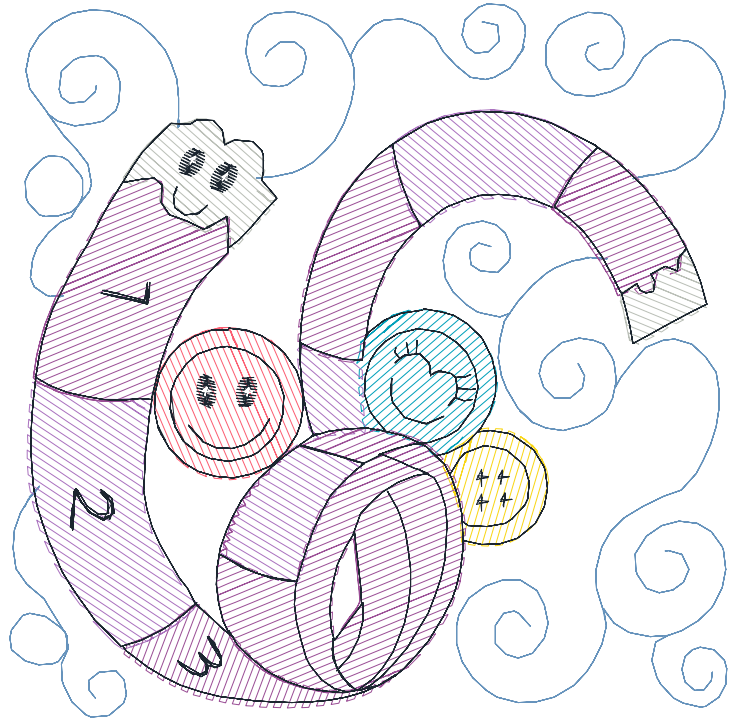

Design Name: atwsh0097	Customer Name:	Machine Set: Default	
Size=94.80 mm x 94.30 mm	Stitch No.=7312	ChangeColor No.=8	Trim No.=33

No.	Thread	Length(m)
1.	Robison Anton Super Brite Poly.Misty.5608	3.26
2.	Robison Anton Super Brite Poly.Golden Stargazor.9051	0.25
3.	Robison Anton Super Brite Poly.Blue Fringe.9054	0.38
4.	Robison Anton Super Brite Poly.Cindy Purple.9088	1.38
5.	Robison Anton Super Brite Poly.Plum.5592	2.81
6.	Robison Anton Super Brite Poly.Carnation.5537	0.44
7.	Robison Anton Super Brite Poly.Storm Gail.9090	0.48
8.	Robison Anton Super Brite Poly.Black.5596	5.70
9.	Robison Anton Super Brite Poly.Natural White.5642	0.03

ZOOM 100%