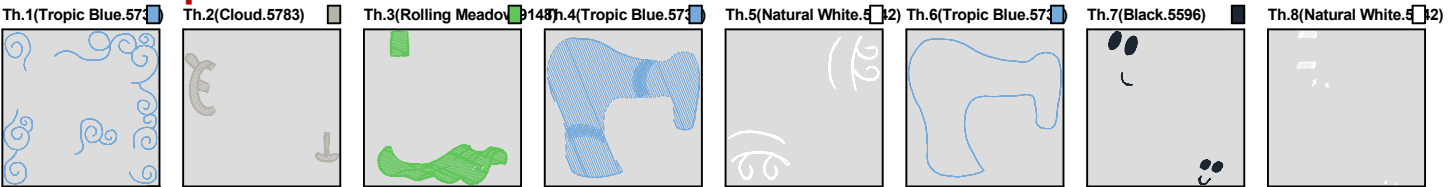

Color Sequence: