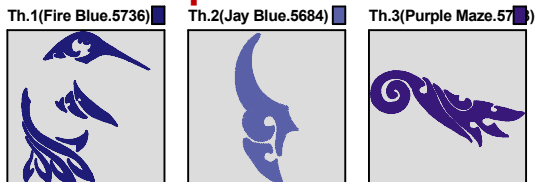

| | | | |
|--------------------------|----------------------|-------------------|-------------|
| Customer Name: | Machine Set: Default | | |
| Size=97.00 mm x 98.10 mm | Stitch No.=7151 | ChangeColor No.=2 | Trim No.=12 |

Design Note:

| No. | Thread | Length(m) |
|-----|--|-----------|
| 1. |  Robison Anton Super Brite Poly.Fire Blue.5736 | 12.05 |
| 2. |  Robison Anton Super Brite Poly.Jay Blue.5684 | 2.37 |
| 3. |  Robison Anton Super Brite Poly.Purple Maze.5728 | 8.30 |

ZOOM 100%

Color Sequence:

| | | | |
|--------------------------|----------------------|-------------------|-------------|
| Customer Name: | Machine Set: Default | | |
| Size=97.50 mm x 88.10 mm | Stitch No.=7918 | ChangeColor No.=2 | Trim No.=21 |