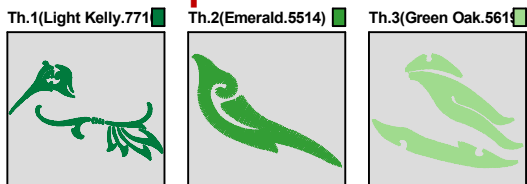

Color Sequence: