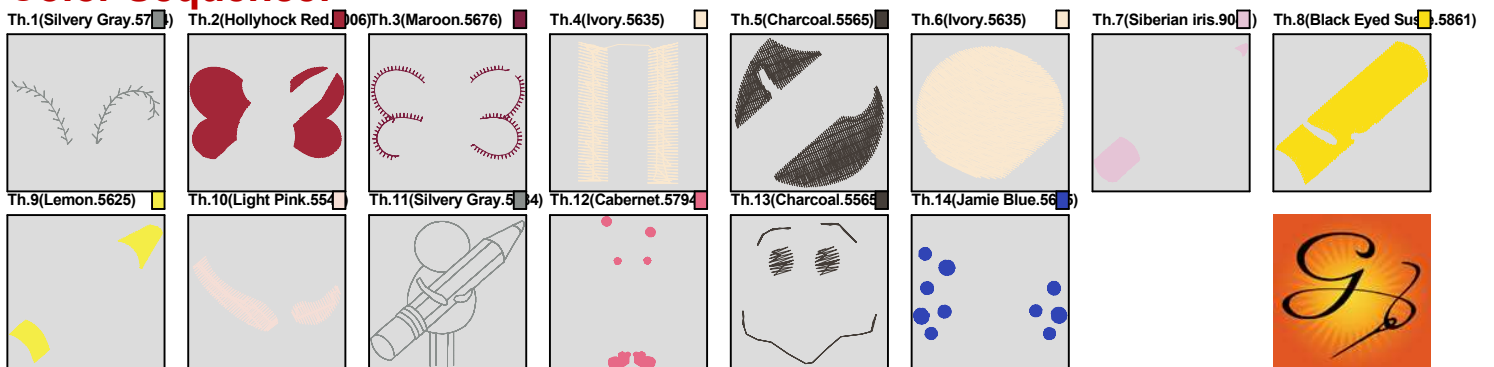

Ladybug-Fallmix

Author Name: Florence

Print At: 2016-9-10

Design File: atwflc0354-5x7.gen

Design Name: atwflc0354-5x7	Date: 2016-09-09 16:20:29	Customer Name:	Machine Set: Default
Size=90.60 mm x 98.80 mm	Stitch No.=13590	ChangeColor No.=13	Trim No.=35

No.	Thread	Length(m)
1.	Robison Anton Super Brite Poly.Silvery Gray.5784	0.18
2.	Robison Anton Super Brite Poly.Hollyhock Red.9006	9.93
3.	Robison Anton Super Brite Poly.Maroon.5676	0.79
4.	Robison Anton Super Brite Poly.Ivory.5635	0.84
5.	Robison Anton Super Brite Poly.Charcoal.5565	2.32
6.	Robison Anton Super Brite Poly.Ivory.5635	3.34
7.	Robison Anton Super Brite Poly.Siberian iris.9041	1.79
8.	Robison Anton Super Brite Poly.Black Eyed Susie.5861	3.97
9.	Robison Anton Super Brite Poly.Lemon.5625	1.83
10.	Robison Anton Super Brite Poly.Light Pink.5543	0.65
11.	Robison Anton Super Brite Poly.Silvery Gray.5784	3.07
12.	Robison Anton Super Brite Poly.Cabernet.5794	1.81
13.	Robison Anton Super Brite Poly.Charcoal.5565	0.24
14.	Robison Anton Super Brite Poly.Jamie Blue.5685	1.98

ZOOM 100%

Color Sequence:

Ladybug-Fallmix

Author Name: Florence

Print At: 2016-9-10

Design File: atwflc0355-5x7.gen

Design Name: atwflc0355-5x7	Date: 2016-09-09 15:57:29	Customer Name:	Machine Set: Default
Size=104.10 mm x 70.60 mm	Stitch No.=16519	ChangeColor No.=15	Trim No.=93