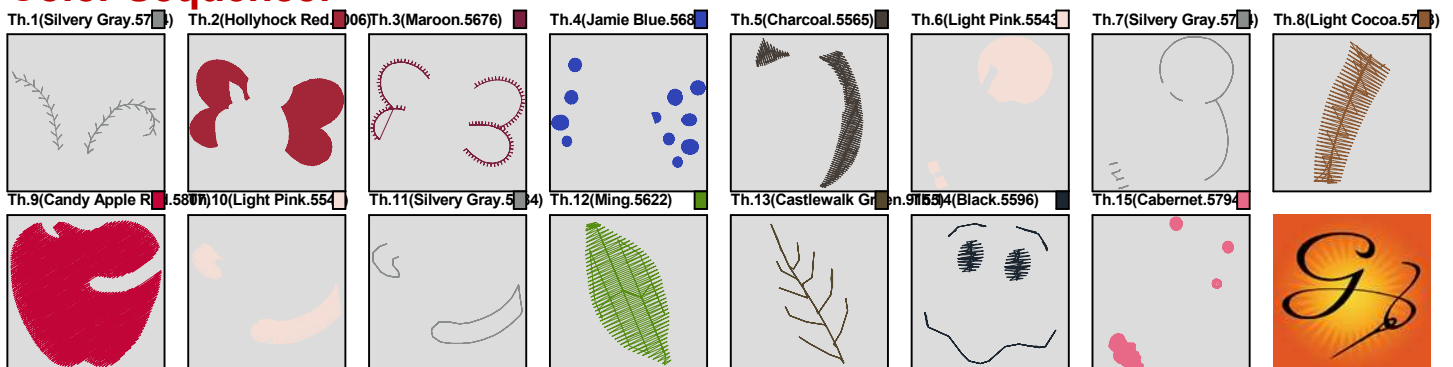

Color Sequence: