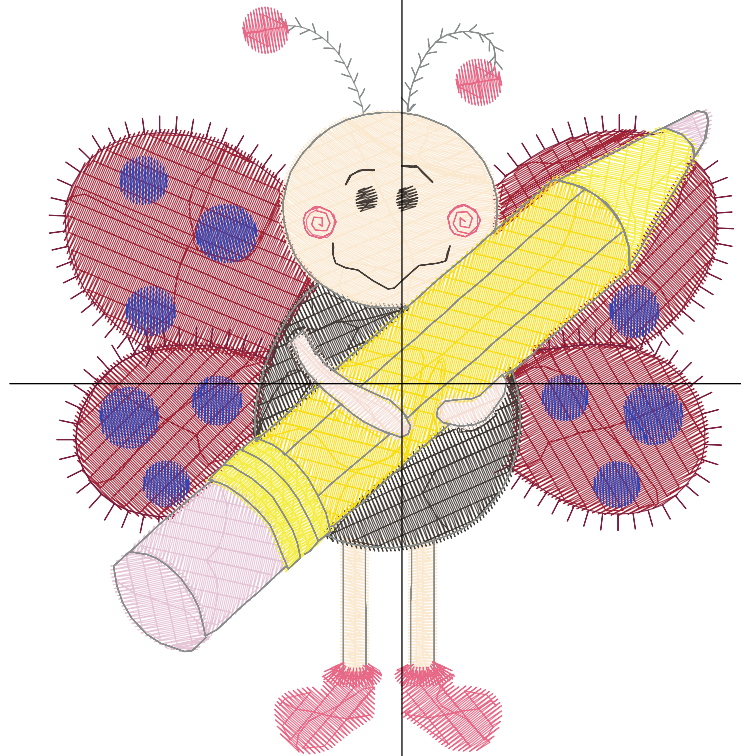

Ladybug-Fallmix

Author Name: Florence

Print At: 2016-9-10

Design File: atwflc0354-5x7.gen

Design Name: atwflc0354-5x7	Date: 2016-09-09 16:20:29	Customer Name:	Machine Set: Default
Size=90.60 mm x 98.80 mm	Stitch No.=13590	ChangeColor No.=13	Trim No.=35

No.	Thread	Length(m)
1.	Robison Anton Super Brite Poly.Silvery Gray.5784	0.18
2.	Robison Anton Super Brite Poly.Hollyhock Red.9006	9.93
3.	Robison Anton Super Brite Poly.Maroon.5676	0.79
4.	Robison Anton Super Brite Poly.Ivory.5635	0.84
5.	Robison Anton Super Brite Poly.Charcoal.5565	2.32
6.	Robison Anton Super Brite Poly.Ivory.5635	3.34
7.	Robison Anton Super Brite Poly.Siberian iris.9041	1.79
8.	Robison Anton Super Brite Poly.Black Eyed Susie.5861	3.97
9.	Robison Anton Super Brite Poly.Lemon.5625	1.83
10.	Robison Anton Super Brite Poly.Light Pink.5543	0.65
11.	Robison Anton Super Brite Poly.Silvery Gray.5784	3.07
12.	Robison Anton Super Brite Poly.Cabernet.5794	1.81
13.	Robison Anton Super Brite Poly.Charcoal.5565	0.24
14.	Robison Anton Super Brite Poly.Jamie Blue.5685	1.98

ZOOM 100%

Color Sequence:

Ladybug-Fallmix

Author Name: Florence

Print At: 2016-9-10

Design File: atwflc0355-5x7.gen

Design Name: atwflc0355-5x7	Date: 2016-09-09 15:57:29	Customer Name:	Machine Set: Default
Size=104.10 mm x 70.60 mm	Stitch No.=16519	ChangeColor No.=15	Trim No.=93