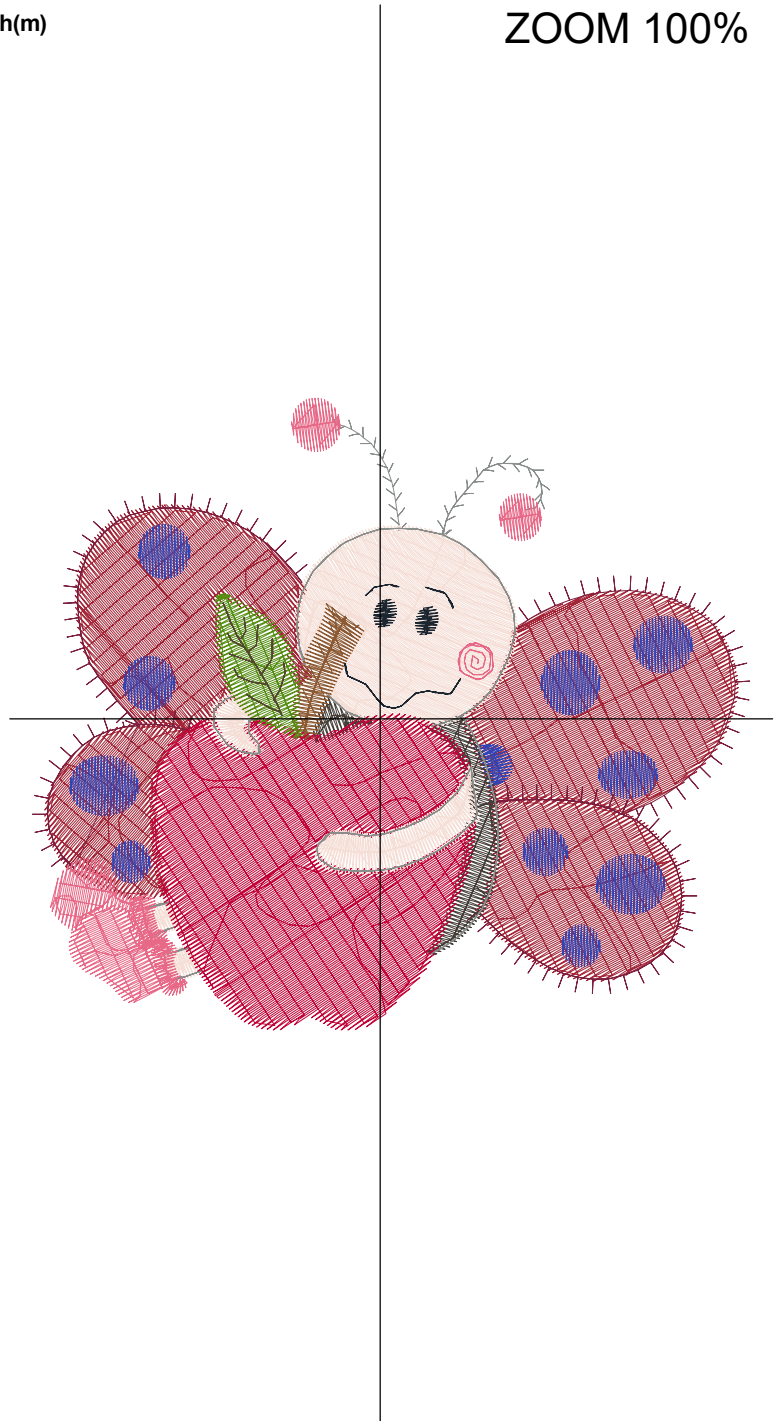

Ladybug-Fallmix

Author Name: Florence

Print At: 2016-9-10

Design File: atwflc0356-5x7.gen

Design Name: atwflc0356-5x7	Date: 2016-09-10 16:07:14	Customer Name:	Machine Set: Default
Size=94.80 mm x 83.50 mm	Stitch No.=12135	ChangeColor No.=14	Trim No.=33

Design Note:

No.	Thread	Length(m)
1.	Robison Anton Super Brite Poly.Silvery Gray.5784	0.19
2.	Robison Anton Super Brite Poly.Hollyhock Red.9006	10.70
3.	Robison Anton Super Brite Poly.Maroon.5676	0.86
4.	Robison Anton Super Brite Poly.Jamie Blue.5685	2.23
5.	Robison Anton Super Brite Poly.Charcoal.5565	0.85
6.	Robison Anton Super Brite Poly.Light Pink.5543	3.62
7.	Robison Anton Super Brite Poly.Silvery Gray.5784	0.52
8.	Robison Anton Super Brite Poly.Light Cocoa.5778	0.52
9.	Robison Anton Super Brite Poly.Candy Apple Red.5807	6.59
10.	Robison Anton Super Brite Poly.Light Pink.5543	1.03
11.	Robison Anton Super Brite Poly.Silvery Gray.5784	0.32
12.	Robison Anton Super Brite Poly.Ming.5622	0.70
13.	Robison Anton Super Brite Poly.Castlewalk Green.9155	0.24
14.	Robison Anton Super Brite Poly.Black.5596	0.30
15.	Robison Anton Super Brite Poly.Cabernet.5794	1.77

ZOOM 100%