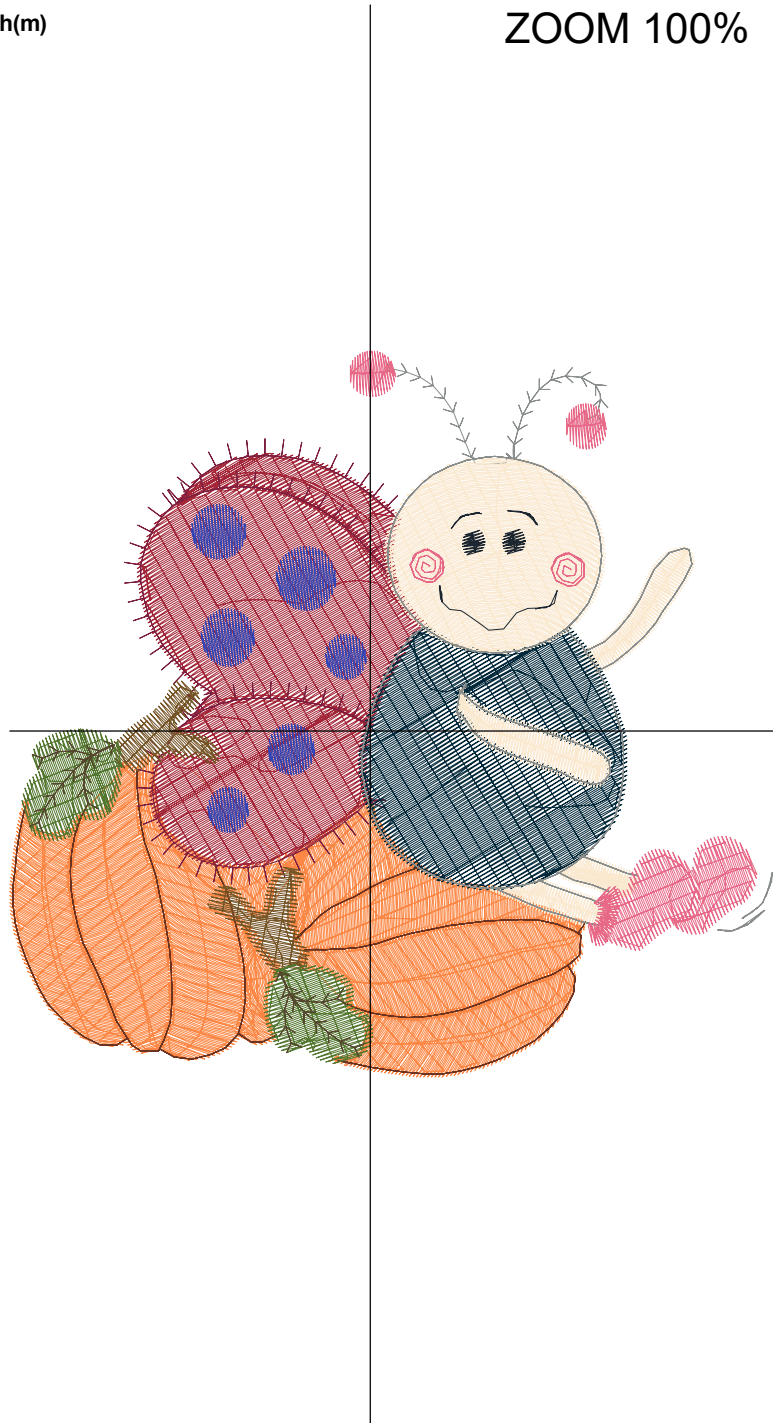

Ladybug-Fallmix

Author Name: Florence

Print At: 2016-9-10

Design File: atwflc0357-5x7.gen

Design Name: atwflc0357-5x7	Customer Name:	Machine Set: Default	
Size=101.40 mm x 96.50 mm	Stitch No.=16771	ChangeColor No.=14	Trim No.=32

Design Note:

No.	Thread	Length(m)
1.	Robison Anton Super Brite Poly.Deviled Orange.9038	12.19
2.	Robison Anton Super Brite Poly.Brownstone.9042	1.32
3.	Robison Anton Super Brite Poly.Hollyhock Red.9006	7.57
4.	Robison Anton Super Brite Poly.Maroon.5676	0.67
5.	Robison Anton Super Brite Poly.Ivory.5635	1.30
6.	Robison Anton Super Brite Poly.Smokey.5787	4.47
7.	Robison Anton Super Brite Poly.Silvery Gray.5784	0.20
8.	Robison Anton Super Brite Poly.Ivory.5635	4.09
9.	Robison Anton Super Brite Poly.Silvery Gray.5784	1.46
10.	Robison Anton Super Brite Poly.Bronze.5815	0.95
11.	Robison Anton Super Brite Poly.Bonaire Green.9152	1.51
12.	Robison Anton Super Brite Poly.Castlewalk Green.9155	0.33
13.	Robison Anton Super Brite Poly.Cabernet.5794	1.72
14.	Robison Anton Super Brite Poly.Jamie Blue.5685	1.24
15.	Robison Anton Super Brite Poly.Black.5596	0.19

ZOOM 100%

Color Sequence:

Th.1(Deviled Orange.9038)	Th.2(Brownstone.9042)	Th.3(Hollyhock Red.9006)	Th.4(Maroon.5676)	Th.5(Ivory.5635)	Th.6(Smokey.5787)	Th.7(Silvery Gray.5784)	Th.8(Ivory.5635)
Th.9(Silvery Gray.5784)	Th.10(Bronze.5815)	Th.11(Bonaire Green.9152)	Th.12(Castlewalk Green.9155)	Th.13(Cabernet.5794)	Th.14(Jamie Blue.5685)	Th.15(Black.5596)