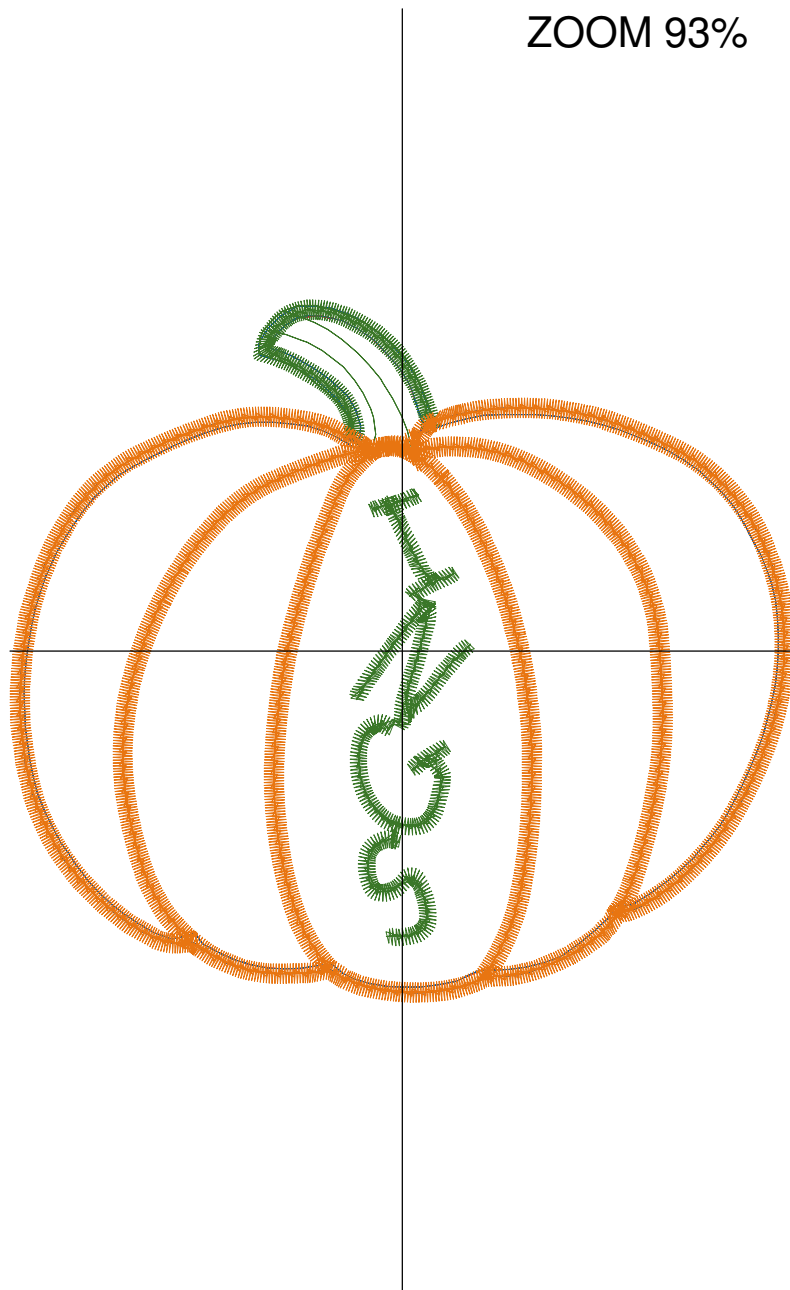

Design Name: atwnls1286-5x7	Customer Name:	Machine Set: Default	
Size=111.4 mm x 99.8 mm (4.39 inch x 3.93 inch) Stitch No.=7334 ChangeColor No.=8 Trim No.=1			

Design Note:

No.	Thread	Length(m)
1.	Robison Anton Super Brite Poly.Scarlet Flame.9020	0.36
2.	Robison Anton Super Brite Poly.Baltic Blue.5741	0.69
3.	Robison Anton Super Brite Poly.Scarlet Flame.9020	0.09
4.	Robison Anton Super Brite Poly.Baltic Blue.5741	0.15
5.	Robison Anton Super Brite Poly.Green.5509	1.33
6.	Robison Anton Super Brite Poly.Scarlet Flame.9020	0.36
7.	Robison Anton Super Brite Poly.Green.5509	2.24
8.	Robison Anton Super Brite Poly.Baltic Blue.5741	0.65
9.	Robison Anton Super Brite Poly.Sunburst.9008	12.11

ZOOM 93%

Color Sequence:

Th.1(Scarlet Flame.9020)	Th.2(Baltic Blue.5741)	Th.3(Scarlet Flame.9020)	Th.4(Baltic Blue.5741)	Th.5(Green.5509)	Th.6(Scarlet Flame.9020)	Th.7(Green.5509)	Th.8(Baltic Blue.5741)
Th.9(Sunburst.9008)