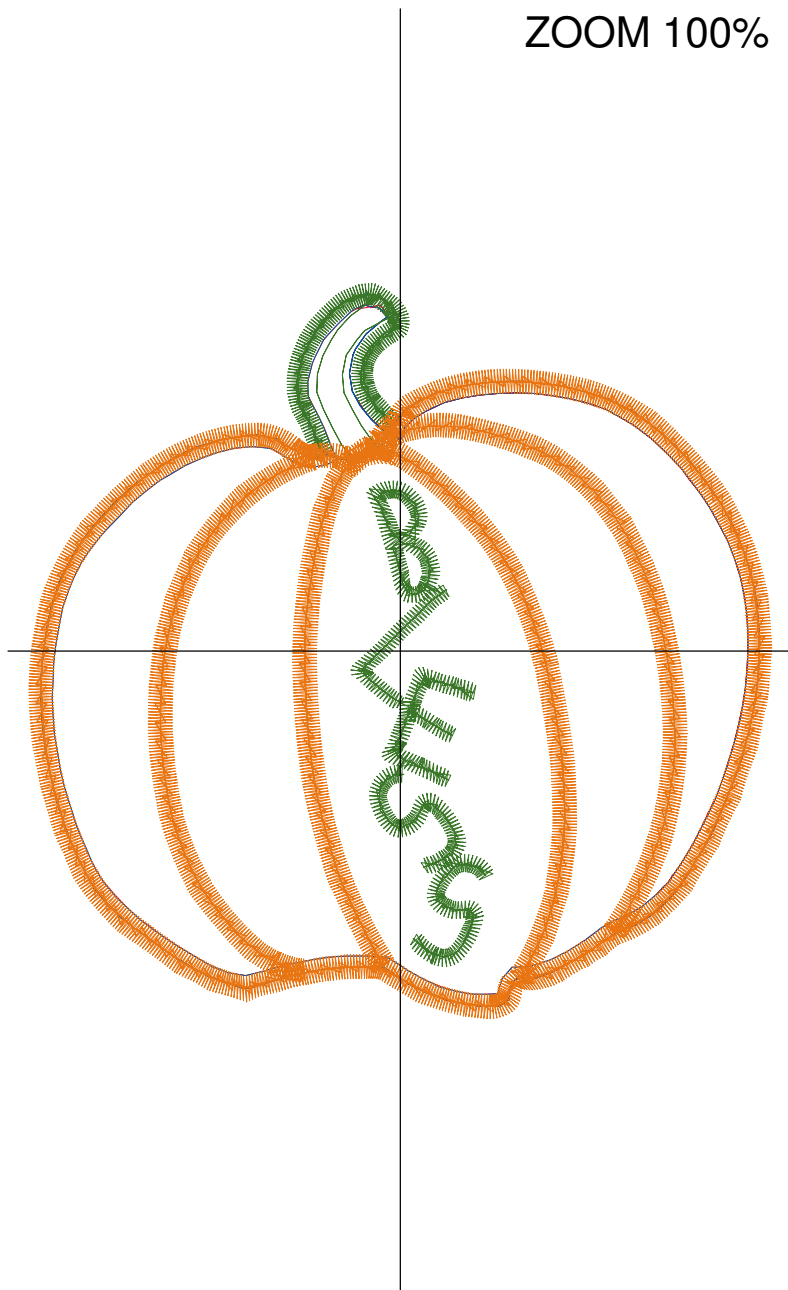

Design Name: atwnls1285-4x4	Customer Name:	Machine Set: Default	
Size=98.2 mm x 97.2 mm (3.87 inch x 3.83 inch) Stitch No.=6698 ChangeColor No.=8 Trim No.=1			

Design Note:

No.	Thread	Length(m)
1.	Robison Anton Super Brite Poly.Scarlet Flame.9020	0.46
2.	Robison Anton Super Brite Poly.Baltic Blue.5741	0.35
3.	Robison Anton Super Brite Poly.Scarlet Flame.9020	0.12
4.	Robison Anton Super Brite Poly.Baltic Blue.5741	0.13
5.	Robison Anton Super Brite Poly.Green.5509	1.16
6.	Robison Anton Super Brite Poly.Scarlet Flame.9020	0.59
7.	Robison Anton Super Brite Poly.Green.5509	2.06
8.	Robison Anton Super Brite Poly.Baltic Blue.5741	0.45
9.	Robison Anton Super Brite Poly.Sunburst.9008	12.75

ZOOM 100%

Color Sequence:

Th.1(Scarlet Flame.9020)	Th.2(Baltic Blue.5741)	Th.3(Scarlet Flame.9020)	Th.4(Baltic Blue.5741)	Th.5(Green.5509)	Th.6(Scarlet Flame.9020)	Th.7(Green.5509)	Th.8(Baltic Blue.5741)
Th.9(Sunburst.9008)