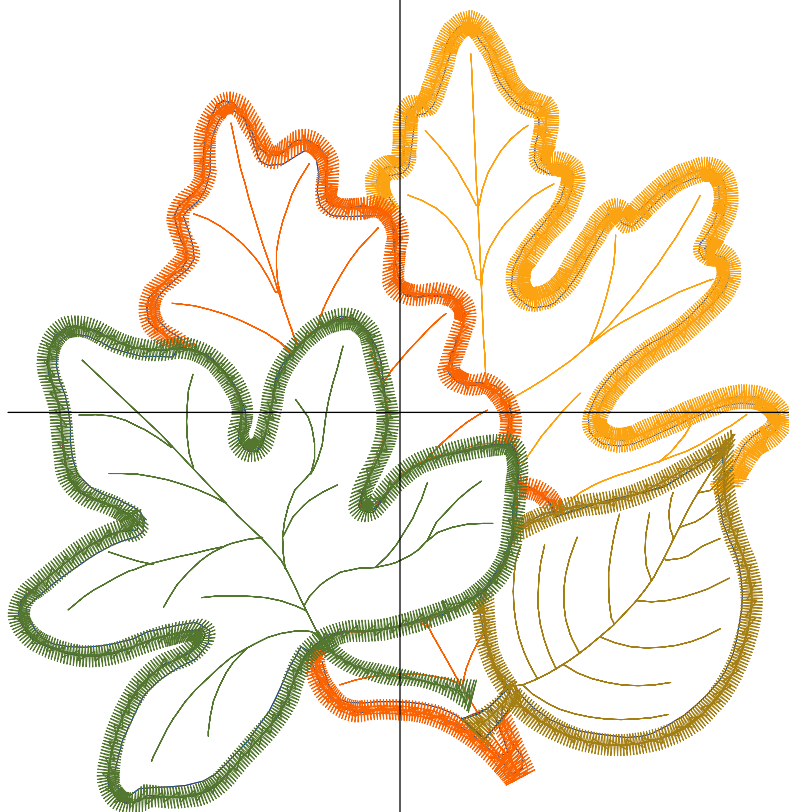

ZOOM 84%

Color Sequence:

Design Name: atwnls1282-5x7	Customer Name:	Machine Set: Default	
Size=122.7 mm x 125.6 mm (4.83 inch x 4.94 inch) Stitch No.=10998 ChangeColor No.=14 Trim No.=9			

Design Note:

No.	Thread	Length(m)
1.	Robison Anton Super Brite Poly.Jockey Red.5581	0.62
2.	Robison Anton Super Brite Poly.Baltic Blue.5741	0.62
3.	Robison Anton Super Brite Poly.Jockey Red.5581	0.43
4.	Robison Anton Super Brite Poly.Baltic Blue.5741	0.69
5.	Robison Anton Super Brite Poly.Yellow Mist.5709	7.35
6.	Robison Anton Super Brite Poly.Jockey Red.5581	0.65
7.	Robison Anton Super Brite Poly.Baltic Blue.5741	0.59
8.	Robison Anton Super Brite Poly.Dark Texas Orange.5769	5.25
9.	Robison Anton Super Brite Poly.Baltic Blue.5741	0.03
10.	Robison Anton Super Brite Poly.Jockey Red.5581	0.30
11.	Robison Anton Super Brite Poly.Baltic Blue.5741	0.18
12.	Robison Anton Super Brite Poly.TH Gold.5906	3.74
13.	Robison Anton Super Brite Poly.Jockey Red.5581	0.68
14.	Robison Anton Super Brite Poly.Baltic Blue.5741	0.36
15.	Robison Anton Super Brite Poly.Bonaire Green.9152	8.42

ZOOM 85%

Color Sequence:

Design Name: atwnls1283-5x7	Customer Name:	Machine Set: Default	
Size=129.2 mm x 120.8 mm (5.09 inch x 4.76 inch) Stitch No.=10107 ChangeColor No.=7 Trim No.=12			

Design Note:

No.	Thread	Length(m)
1.	 Robison Anton Super Brite Poly.Candy Apple Red.5807	0.81
2.	 Robison Anton Super Brite Poly.Light Navy.5603	0.81
3.	 Robison Anton Super Brite Poly.Burgundy.5549	3.08
4.	 Robison Anton Super Brite Poly.Pollen Gold.5856	1.78
5.	 Robison Anton Super Brite Poly.Green Dust.5757	1.28
6.	 Robison Anton Super Brite Poly.Light Navy.5603	0.81
7.	 Robison Anton Super Brite Poly.Honeysuckle.7713	16.77
8.	 Robison Anton Super Brite Poly.Green Dust.5757	2.22