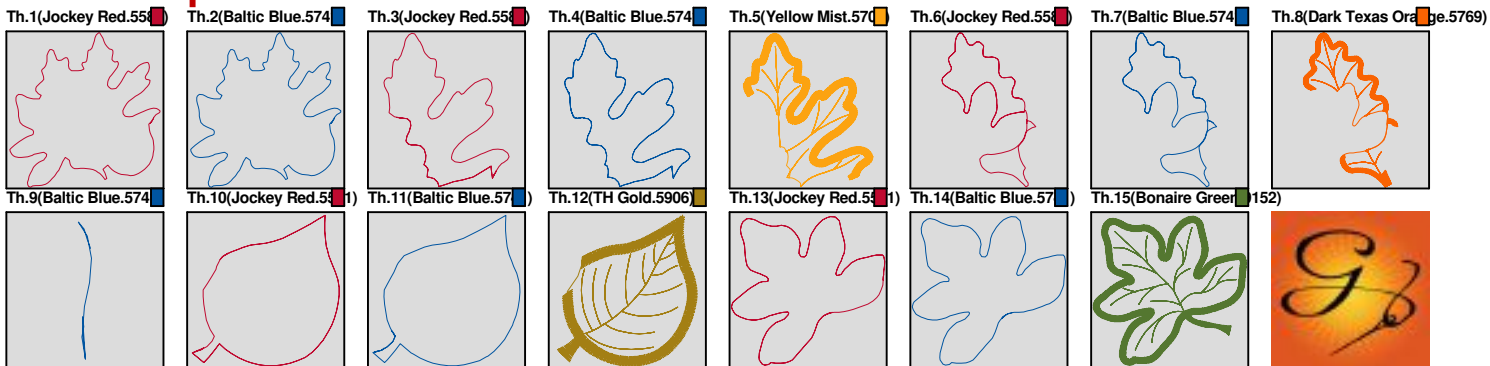

ZOOM 84%

Color Sequence:

Design Name: atwnls1282-5x7	Customer Name:	Machine Set: Default	
Size=122.7 mm x 125.6 mm (4.83 inch x 4.94 inch) Stitch No.=10998 ChangeColor No.=14 Trim No.=9			

Design Note:

No.	Thread	Length(m)
1.	Robison Anton Super Brite Poly.Jockey Red.5581	0.62
2.	Robison Anton Super Brite Poly.Baltic Blue.5741	0.62
3.	Robison Anton Super Brite Poly.Jockey Red.5581	0.43
4.	Robison Anton Super Brite Poly.Baltic Blue.5741	0.69
5.	Robison Anton Super Brite Poly.Yellow Mist.5709	7.35
6.	Robison Anton Super Brite Poly.Jockey Red.5581	0.65
7.	Robison Anton Super Brite Poly.Baltic Blue.5741	0.59
8.	Robison Anton Super Brite Poly.Dark Texas Orange.5769	5.25
9.	Robison Anton Super Brite Poly.Baltic Blue.5741	0.03
10.	Robison Anton Super Brite Poly.Jockey Red.5581	0.30
11.	Robison Anton Super Brite Poly.Baltic Blue.5741	0.18
12.	Robison Anton Super Brite Poly.TH Gold.5906	3.74
13.	Robison Anton Super Brite Poly.Jockey Red.5581	0.68
14.	Robison Anton Super Brite Poly.Baltic Blue.5741	0.36
15.	Robison Anton Super Brite Poly.Bonaire Green.9152	8.42

ZOOM 85%

Color Sequence:

Design Name: atwnls1283-5x7	Customer Name:	Machine Set: Default	
Size=129.2 mm x 120.8 mm (5.09 inch x 4.76 inch) Stitch No.=10107 ChangeColor No.=7 Trim No.=12			

Design Note:

No.	Thread	Length(m)
1.	 Robison Anton Super Brite Poly.Candy Apple Red.5807	0.81
2.	 Robison Anton Super Brite Poly.Light Navy.5603	0.81
3.	 Robison Anton Super Brite Poly.Burgundy.5549	3.08
4.	 Robison Anton Super Brite Poly.Pollen Gold.5856	1.78
5.	 Robison Anton Super Brite Poly.Green Dust.5757	1.28
6.	 Robison Anton Super Brite Poly.Light Navy.5603	0.81
7.	 Robison Anton Super Brite Poly.Honeysuckle.7713	16.77
8.	 Robison Anton Super Brite Poly.Green Dust.5757	2.22