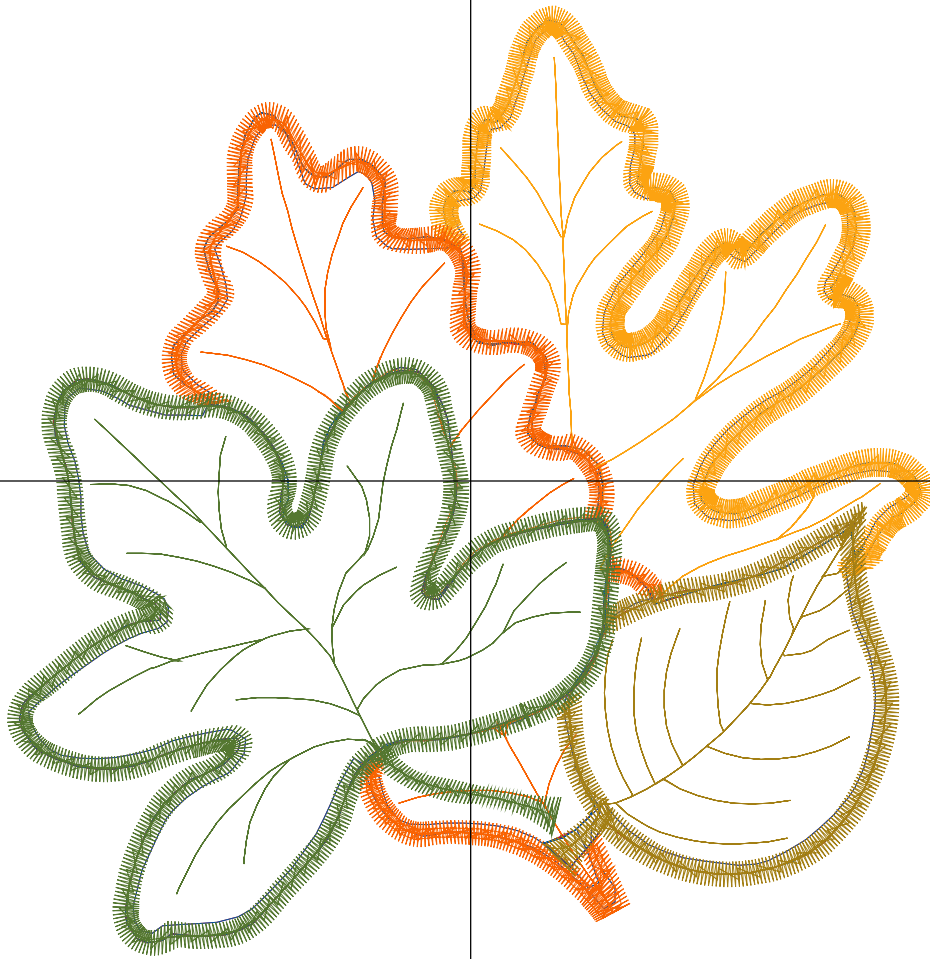

ZOOM 84%

Color Sequence:

Design Name: atwnls1282-5x7	Customer Name:	Machine Set: Default	
Size=122.7 mm x 125.6 mm (4.83 inch x 4.94 inch) Stitch No.=10998 ChangeColor No.=14 Trim No.=9			

Design Note:

No.	Thread	Length(m)
1.	Robison Anton Super Brite Poly.Jockey Red.5581	0.62
2.	Robison Anton Super Brite Poly.Baltic Blue.5741	0.62
3.	Robison Anton Super Brite Poly.Jockey Red.5581	0.43
4.	Robison Anton Super Brite Poly.Baltic Blue.5741	0.69
5.	Robison Anton Super Brite Poly.Yellow Mist.5709	7.35
6.	Robison Anton Super Brite Poly.Jockey Red.5581	0.65
7.	Robison Anton Super Brite Poly.Baltic Blue.5741	0.59
8.	Robison Anton Super Brite Poly.Dark Texas Orange.5769	5.25
9.	Robison Anton Super Brite Poly.Baltic Blue.5741	0.03
10.	Robison Anton Super Brite Poly.Jockey Red.5581	0.30
11.	Robison Anton Super Brite Poly.Baltic Blue.5741	0.18
12.	Robison Anton Super Brite Poly.TH Gold.5906	3.74
13.	Robison Anton Super Brite Poly.Jockey Red.5581	0.68
14.	Robison Anton Super Brite Poly.Baltic Blue.5741	0.36
15.	Robison Anton Super Brite Poly.Bonaire Green.9152	8.42

ZOOM 85%

Color Sequence:

Design Name: atwnls1283-5x7	Customer Name:	Machine Set: Default	
Size=129.2 mm x 120.8 mm (5.09 inch x 4.76 inch) Stitch No.=10107 ChangeColor No.=7 Trim No.=12			

Design Note:

No.	Thread	Length(m)
1.	 Robison Anton Super Brite Poly.Candy Apple Red.5807	0.81
2.	 Robison Anton Super Brite Poly.Light Navy.5603	0.81
3.	 Robison Anton Super Brite Poly.Burgundy.5549	3.08
4.	 Robison Anton Super Brite Poly.Pollen Gold.5856	1.78
5.	 Robison Anton Super Brite Poly.Green Dust.5757	1.28
6.	 Robison Anton Super Brite Poly.Light Navy.5603	0.81
7.	 Robison Anton Super Brite Poly.Honeysuckle.7713	16.77
8.	 Robison Anton Super Brite Poly.Green Dust.5757	2.22