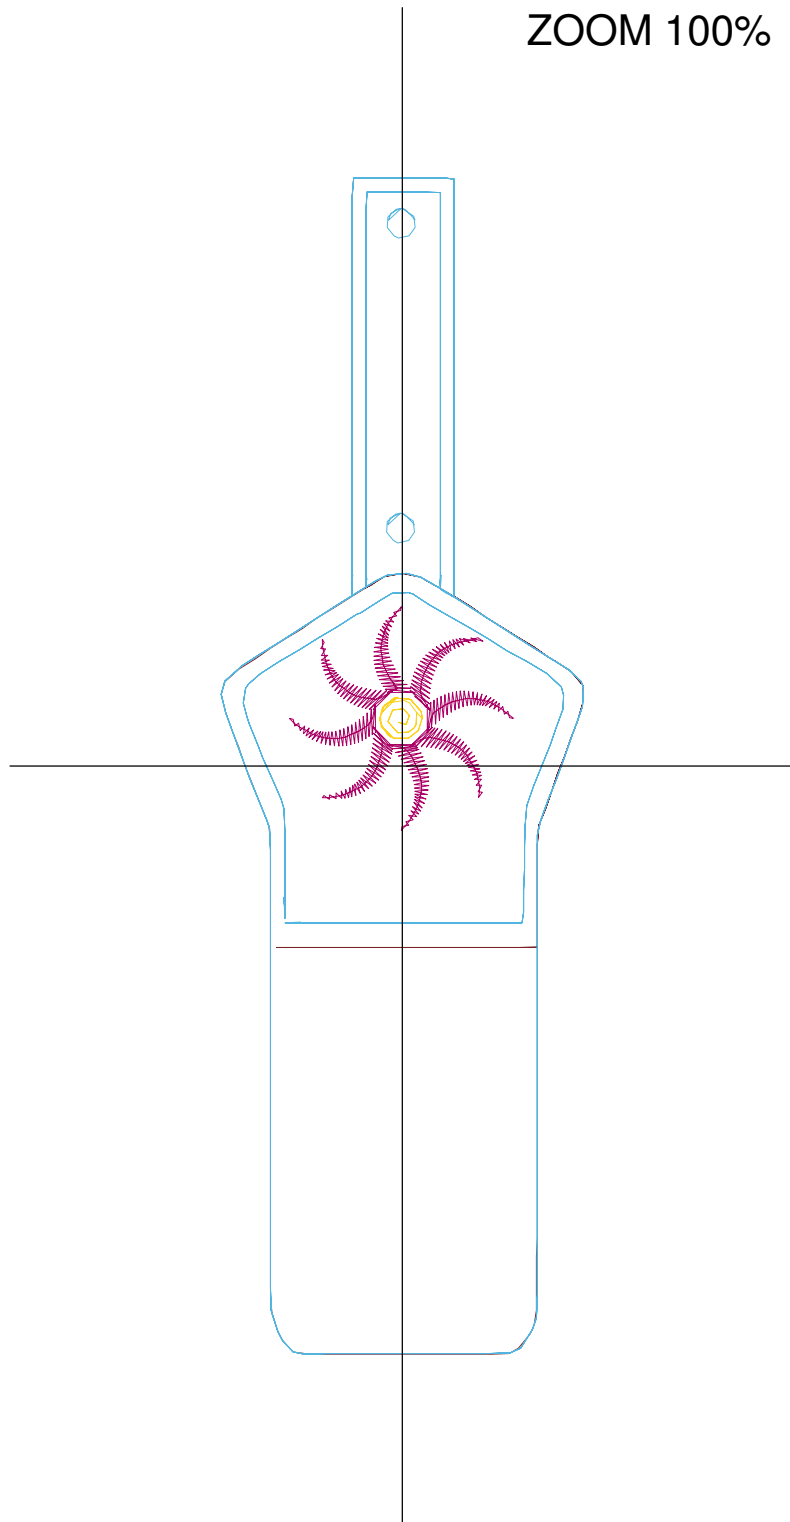

Design Name: atwmas0780-5x7	Customer Name:	Machine Set: Default	
Size=48.00 mm x 155.60 mm	Stitch No.=1753	ChangeColor No.=4	Trim No.=4

No.	Thread	Length(m)
1.	 R-A SSR-7 Polyester.TH Burgundy.5908	0.59
2.	 R-A SSR-7 Polyester.Bambino Blue.9079	0.79
3.	 R-A SSR-7 Polyester.Goldenrod.5542	0.09
4.	 R-A SSR-7 Polyester.Passion.5591	0.86
5.	 R-A SSR-7 Polyester.Bambino Blue.9079	1.48

ZOOM 100%

## Color Sequence:

Th.1(TH Burgundy.5908) Th.2(Bambino Blue.9079) Th.3(Goldenrod.5542) Th.4(Passion.5591) Th.5(Bambino Blue.9079)