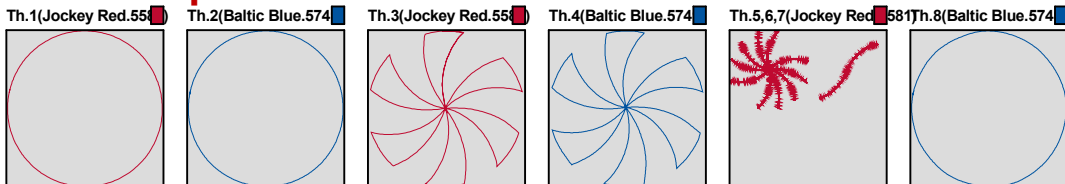

Customer Name:	Machine Set: Default		
Size=203.5 mm x 204.6 mm (8.01 inch x 8.06 inch) Stitch No.=13724 ChangeColor No.=5 Trim No.=7			

**Design Note:**

No.	Thread	Length(m)
1.	 Robison Anton Super Brite Poly.Jockey Red.5581	0.65
2.	 Robison Anton Super Brite Poly.Baltic Blue.5741	0.65
3.	Robison Anton Super Brite Poly.Natural White.5642	13.49
4.	 Robison Anton Super Brite Poly.Yellow.5513	16.77
5.	 Robison Anton Super Brite Poly.Irish Green.5812	10.28
6.	 Robison Anton Super Brite Poly.Baltic Blue.5741	2.44

ZOOM 51%

**Color Sequence:**

Customer Name:	Machine Set: Default		
Size=203.5 mm x 204.6 mm (8.01 inch x 8.06 inch) Stitch No.=11296 ChangeColor No.=5 Trim No.=6			

**Design Note:**

No.	Thread	Length(m)
1.	 Robison Anton Super Brite Poly.Jockey Red.5581	0.65
2.	 Robison Anton Super Brite Poly.Baltic Blue.5741	0.65
3.	 Robison Anton Super Brite Poly.Jockey Red.5581	1.64
4.	 Robison Anton Super Brite Poly.Baltic Blue.5741	1.57
5.	 Robison Anton Super Brite Poly.Jockey Red.5581	28.67
6.	 Robison Anton Super Brite Poly.Baltic Blue.5741	0.62

ZOOM 51%

**Color Sequence:**

Customer Name:	Machine Set: Default		
Size=203.5 mm x 204.6 mm (8.01 inch x 8.06 inch) Stitch No.=15519 ChangeColor No.=7 Trim No.=14			

**Design Note:**

No.	Thread	Length(m)
1.	 Robison Anton Super Brite Poly.Jockey Red.5581	0.65
2.	 Robison Anton Super Brite Poly.Baltic Blue.5741	0.65
3.	 Robison Anton Super Brite Poly.Jockey Red.5581	1.05
4.	 Robison Anton Super Brite Poly.Baltic Blue.5741	1.15
5.	 Robison Anton Super Brite Poly.Light Kelly.7710	11.26
6.	 Robison Anton Super Brite Poly.Maroon.5676	6.25
7.	 Robison Anton Super Brite Poly.Jockey Red.5581	21.40
8.	 Robison Anton Super Brite Poly.Baltic Blue.5741	0.62