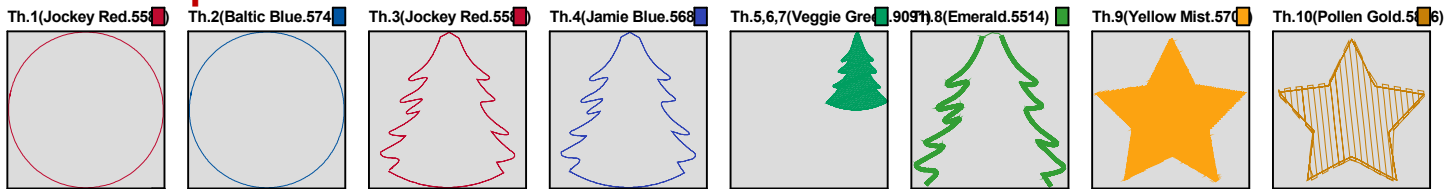

Customer Name:	Machine Set: Default		
Size=203.5 mm x 204.6 mm (8.01 inch x 8.06 inch) Stitch No.=11406 ChangeColor No.=8 Trim No.=1			

**Design Note:**

No.	Thread	Length(m)
1.	 Robison Anton Super Brite Poly.Jockey Red.5581	0.65
2.	 Robison Anton Super Brite Poly.Baltic Blue.5741	0.65
3.	 Robison Anton Super Brite Poly.Jockey Red.5581	1.25
4.	 Robison Anton Super Brite Poly.Jamie Blue.5685	1.25
5.	 Robison Anton Super Brite Poly.Veggie Green.9091	6.08
6.	 Robison Anton Super Brite Poly.Emerald.5514	12.26
7.	 Robison Anton Super Brite Poly.Yellow Mist.5709	6.18
8.	 Robison Anton Super Brite Poly.Pollen Gold.5856	0.80
9.	 Robison Anton Super Brite Poly.Baltic Blue.5741	0.62

ZOOM 51%

**Color Sequence:**

Customer Name:	Machine Set: Default		
Size=203.5 mm x 204.6 mm (8.01 inch x 8.06 inch) Stitch No.=13862 ChangeColor No.=9 Trim No.=10			

**Design Note:**

No.	Thread	Length(m)
1.	 Robison Anton Super Brite Poly.Candy Apple Red.5807	0.65
2.	 Robison Anton Super Brite Poly.Baltic Blue.5741	0.65
3.	 Robison Anton Super Brite Poly.Candy Apple Red.5807	0.83
4.	 Robison Anton Super Brite Poly.Baltic Blue.5741	1.16
5.	 Robison Anton Super Brite Poly.Dark Green.5508	15.69
6.	 Robison Anton Super Brite Poly.Candy Apple Red.5807	0.86
7.	 Robison Anton Super Brite Poly.Dark Green.5508	1.59
8.	 Robison Anton Super Brite Poly.Candy Apple Red.5807	7.96
9.	 Robison Anton Super Brite Poly.Yellow Mist.5709	8.86
10.	 Robison Anton Super Brite Poly.Baltic Blue.5741	0.62