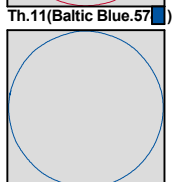

Customer Name:	Machine Set: Default		
Size=203.5 mm x 204.6 mm (8.01 inch x 8.06 inch) Stitch No.=11406 ChangeColor No.=8 Trim No.=1			

**Design Note:**

No.	Thread	Length(m)
1.	 Robison Anton Super Brite Poly.Jockey Red.5581	0.65
2.	 Robison Anton Super Brite Poly.Baltic Blue.5741	0.65
3.	 Robison Anton Super Brite Poly.Jockey Red.5581	1.25
4.	 Robison Anton Super Brite Poly.Jamie Blue.5685	1.25
5.	 Robison Anton Super Brite Poly.Veggie Green.9091	6.08
6.	 Robison Anton Super Brite Poly.Emerald.5514	12.26
7.	 Robison Anton Super Brite Poly.Yellow Mist.5709	6.18
8.	 Robison Anton Super Brite Poly.Pollen Gold.5856	0.80
9.	 Robison Anton Super Brite Poly.Baltic Blue.5741	0.62

ZOOM 51%

**Color Sequence:**

Customer Name:	Machine Set: Default		
Size=203.5 mm x 204.6 mm (8.01 inch x 8.06 inch) Stitch No.=13862 ChangeColor No.=9 Trim No.=10			

**Design Note:**

No.	Thread	Length(m)
1.	 Robison Anton Super Brite Poly.Candy Apple Red.5807	0.65
2.	 Robison Anton Super Brite Poly.Baltic Blue.5741	0.65
3.	 Robison Anton Super Brite Poly.Candy Apple Red.5807	0.83
4.	 Robison Anton Super Brite Poly.Baltic Blue.5741	1.16
5.	 Robison Anton Super Brite Poly.Dark Green.5508	15.69
6.	 Robison Anton Super Brite Poly.Candy Apple Red.5807	0.86
7.	 Robison Anton Super Brite Poly.Dark Green.5508	1.59
8.	 Robison Anton Super Brite Poly.Candy Apple Red.5807	7.96
9.	 Robison Anton Super Brite Poly.Yellow Mist.5709	8.86
10.	 Robison Anton Super Brite Poly.Baltic Blue.5741	0.62