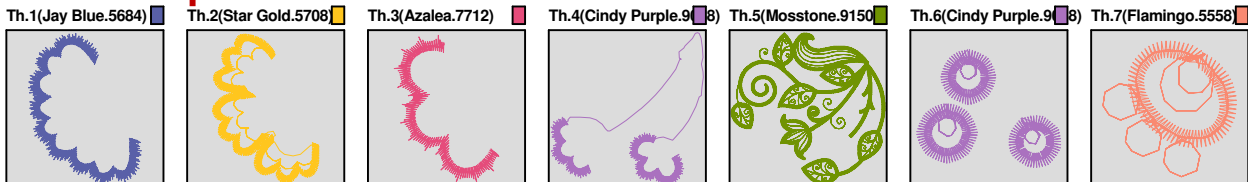

Design Name: atwmas0792	Customer Name:	Machine Set: Default	
Size=95.60 mm x 94.40 mm	Stitch No.=11060	ChangeColor No.=6	Trim No.=10

Design Note:

No.	Thread	Length(m)
1.	 R-A SSR-7 Polyester.Jay Blue.5684	1.65
2.	 R-A SSR-7 Polyester.Star Gold.5708	1.63
3.	 R-A SSR-7 Polyester.Azalea.7712	0.66
4.	 R-A SSR-7 Polyester.Cindy Purple.9088	1.47
5.	 R-A SSR-7 Polyester.Mosstone.9150	15.30
6.	 R-A SSR-7 Polyester.Cindy Purple.9088	1.04
7.	 R-A SSR-7 Polyester.Flamingo.5558	0.57

ZOOM 100%

Color Sequence:

Design Name: atwmas0793	Customer Name:	Machine Set: Default	
Size=88.40 mm x 95.60 mm	Stitch No.=11146	ChangeColor No.=5	Trim No.=16

Design Note:

No.	Thread	Length(m)
1.	R-A SSR-7 Polyester.Rose Cerise.5544	1.57
2.	R-A SSR-7 Polyester.Star Gold.5708	1.13
3.	R-A SSR-7 Polyester.Cindy Purple.9088	0.75
4.	R-A SSR-7 Polyester.Flamingo.5558	0.28
5.	R-A SSR-7 Polyester.Mosstone.9150	17.34
6.	R-A SSR-7 Polyester.Livid Lavender.9166	1.24

ZOOM 100%

Color Sequence:

Th.1(Rose Cerise.5544) Th.2(Star Gold.5708) Th.3(Cindy Purple.9088) Th.4(Flamingo.5558) Th.5(Mosstone.9150) Th.6(Livid Lavender.9166)

Design Name: atwmas0794	Customer Name:	Machine Set: Default	
Size=97.40 mm x 95.00 mm	Stitch No.=11341	ChangeColor No.=8	Trim No.=14

ZOOM 100%

Color Sequence:

Design Name: atwmas0801	Customer Name:	Machine Set: Default	
Size=93.60 mm x 95.50 mm	Stitch No.=11175	ChangeColor No.=9	Trim No.=17

Design Note:

No.	Thread	Length(m)
1.	R-A SSR-7 Polyester.Plum.5592	1.24
2.	R-A SSR-7 Polyester.Passion Rose.5899	1.02
3.	R-A SSR-7 Polyester.Pink Splendor.9037	1.23
4.	R-A SSR-7 Polyester.Passion Rose.5899	1.13
5.	R-A SSR-7 Polyester.Plum.5592	0.71
6.	R-A SSR-7 Polyester.Yellow Mist.5709	0.79
7.	R-A SSR-7 Polyester.Mosstone.9150	11.62
8.	R-A SSR-7 Polyester.Cindy Purple.9088	1.31
9.	R-A SSR-7 Polyester.Plum.5592	2.04
10.	R-A SSR-7 Polyester.Yellow Mist.5709	0.45