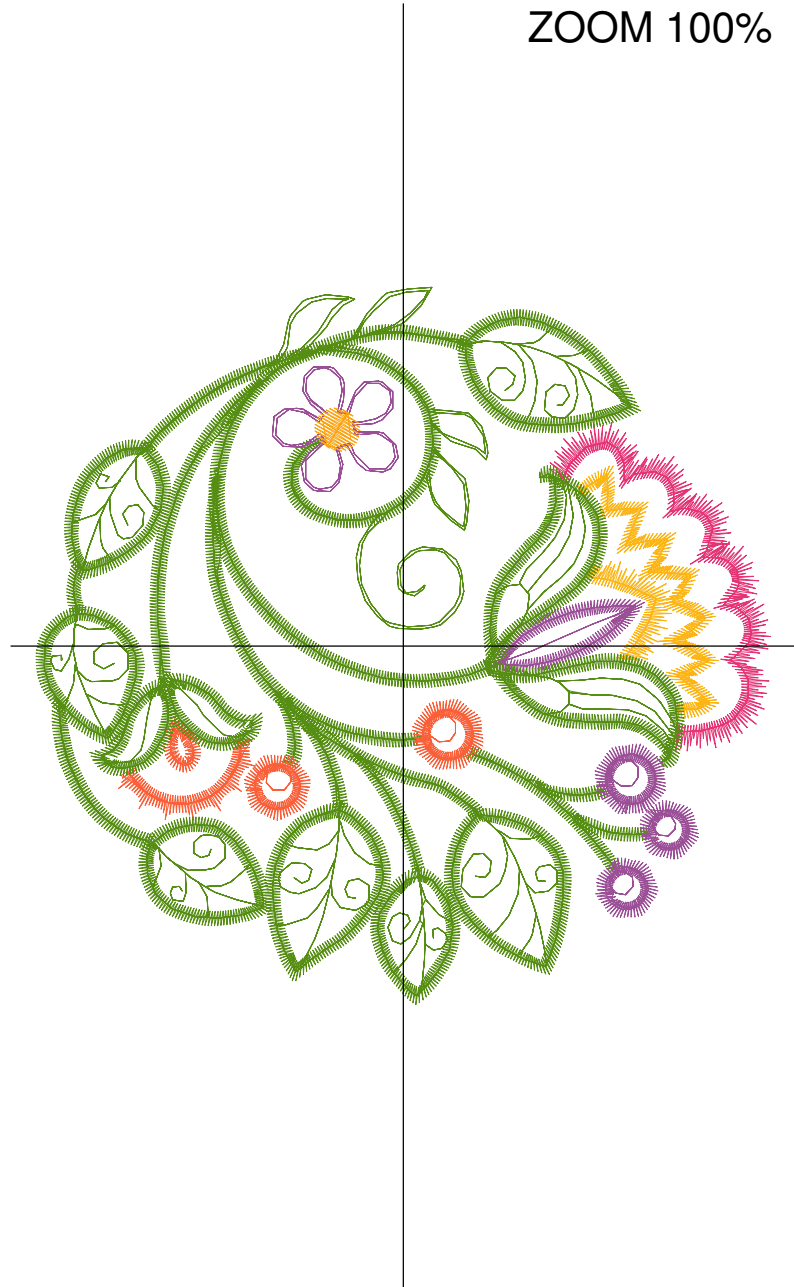

ZOOM 100%

Color Sequence:

Design Name: atwmas0798	Customer Name:	Machine Set: Default	
Size=96.00 mm x 94.40 mm	Stitch No.=12462	ChangeColor No.=5	Trim No.=13

Design Note:

No.	Thread	Length(m)
1.	R-A SSR-7 Polyester.Passion Rose.5899	3.84
2.	R-A SSR-7 Polyester.Summer Splendor.9061	1.06
3.	R-A SSR-7 Polyester.Scholastic.5765	0.46
4.	R-A SSR-7 Polyester.Karat.5770	0.80
5.	R-A SSR-7 Polyester.Ming.5622	15.14
6.	R-A SSR-7 Polyester.Passion.5591	2.95

ZOOM 100%

Color Sequence:

Design Name: atwmas0799	Customer Name:	Machine Set: Default	
Size=97.20 mm x 95.00 mm	Stitch No.=10867	ChangeColor No.=7	Trim No.=11

Design Note:

No.	Thread	Length(m)
1.	R-A SSR-7 Polyester.Passion Rose.5899	1.23
2.	R-A SSR-7 Polyester.Scholastic.5765	1.25
3.	R-A SSR-7 Polyester.Plum.5592	0.56
4.	R-A SSR-7 Polyester.Oriental Poppies.9058	0.55
5.	R-A SSR-7 Polyester.Ming.5622	15.68
6.	R-A SSR-7 Polyester.Plum.5592	1.54
7.	R-A SSR-7 Polyester.Yellow Mist.5709	0.16
8.	R-A SSR-7 Polyester.Oriental Poppies.9058	0.76

ZOOM 100%

Color Sequence:

Design Name: atwmas0800	Customer Name:	Machine Set: Default	
Size=96.00 mm x 95.40 mm	Stitch No.=12059	ChangeColor No.=7	Trim No.=22

Design Note:

No.	Thread	Length(m)
1.	R-A SSR-7 Polyester.Raspberry Ice.9017	0.89
2.	R-A SSR-7 Polyester.Wild Pink.5559	3.67
3.	R-A SSR-7 Polyester.Raspberry Ice.9017	0.53
4.	R-A SSR-7 Polyester.Passion.5591	0.57
5.	R-A SSR-7 Polyester.Wild Pink.5559	0.33
6.	R-A SSR-7 Polyester.Mosstone.9150	14.67
7.	R-A SSR-7 Polyester.Passion.5591	2.19
8.	R-A SSR-7 Polyester.Yellow Mist.5709	0.14