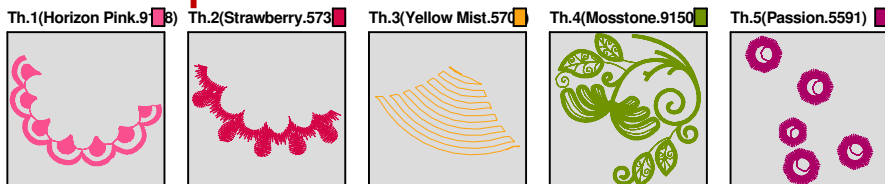

Design Note:

No.	Thread	Length(m)
1.	R-A SSR-7 Polyester.Dusty Rose.5675	1.35
2.	R-A SSR-7 Polyester.Horizon Pink.9168	1.03
3.	R-A SSR-7 Polyester.Cherry Stone.5804	0.74
4.	R-A SSR-7 Polyester.Dancing Salmon.9073	0.43
5.	R-A SSR-7 Polyester.Mosstone.9150	14.97
6.	R-A SSR-7 Polyester.Passion.5591	1.24
7.	R-A SSR-7 Polyester.Dancing Salmon.9073	1.04
8.	R-A SSR-7 Polyester.Horizon Pink.9168	1.16
9.	R-A SSR-7 Polyester.Dusty Rose.5675	0.89

ZOOM 100%

Color Sequence:

Design Name: atwmas0795	Customer Name:	Machine Set: Default	
Size=87.20 mm x 96.00 mm	Stitch No.=10371	ChangeColor No.=4	Trim No.=16

Design Note:

No.	Thread	Length(m)
1.	 R-A SSR-7 Polyester.Horizon Pink.9168	2.65
2.	 R-A SSR-7 Polyester.Strawberry.5732	1.26
3.	 R-A SSR-7 Polyester.Yellow Mist.5709	0.21
4.	 R-A SSR-7 Polyester.Mosstone.9150	14.55
5.	 R-A SSR-7 Polyester.Passion.5591	1.94

ZOOM 100%

Color Sequence:

Design Name: atwmas0796	Customer Name:	Machine Set: Default	
Size=94.40 mm x 95.60 mm	Stitch No.=10887	ChangeColor No.=7	Trim No.=5

Design Note:

No.	Thread	Length(m)
1.	 R-A SSR-7 Polyester.Mod Purple.9071	1.91
2.	 R-A SSR-7 Polyester.Cindy Purple.9088	0.75
3.	 R-A SSR-7 Polyester.Pink Sham.9078	0.97
4.	 R-A SSR-7 Polyester.Star Gold.5708	1.12
5.	 R-A SSR-7 Polyester.Mosstone.9150	16.15
6.	 R-A SSR-7 Polyester.Mod Purple.9071	0.53
7.	 R-A SSR-7 Polyester.Cindy Purple.9088	0.53
8.	 R-A SSR-7 Polyester.Yellow Mist.5709	0.31

ZOOM 100%

Color Sequence:

Design Name: atwmas0797	Customer Name:	Machine Set: Default	
Size=95.20 mm x 95.80 mm	Stitch No.=11899	ChangeColor No.=6	Trim No.=13

Design Note:

No.	Thread	Length(m)
1.	 R-A SSR-7 Polyester.Regal Purple.9021	0.62
2.	 R-A SSR-7 Polyester.Strawberry.5732	1.42
3.	 R-A SSR-7 Polyester.Shrimp.5546	0.69
4.	 R-A SSR-7 Polyester.Star Gold.5708	1.10
5.	 R-A SSR-7 Polyester.Mosstone.9150	16.93
6.	 R-A SSR-7 Polyester.Plum.5592	0.53
7.	 R-A SSR-7 Polyester.Yellow Mist.5709	1.75