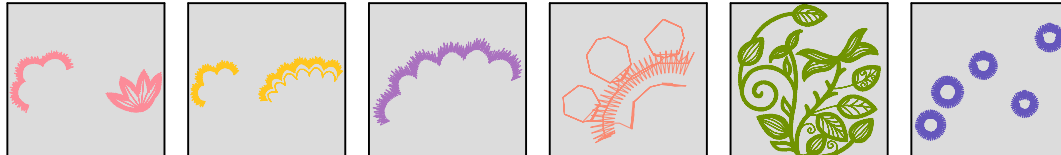

Design Name: atwmas0792	Customer Name:	Machine Set: Default	
Size=95.60 mm x 94.40 mm	Stitch No.=11060	ChangeColor No.=6	Trim No.=10

Design Note:

No.	Thread	Length(m)
1.	 R-A SSR-7 Polyester.Jay Blue.5684	1.65
2.	 R-A SSR-7 Polyester.Star Gold.5708	1.63
3.	 R-A SSR-7 Polyester.Azalea.7712	0.66
4.	 R-A SSR-7 Polyester.Cindy Purple.9088	1.47
5.	 R-A SSR-7 Polyester.Mosstone.9150	15.30
6.	 R-A SSR-7 Polyester.Cindy Purple.9088	1.04
7.	 R-A SSR-7 Polyester.Flamingo.5558	0.57

ZOOM 100%

Color Sequence:

Design Name: atwmas0793	Customer Name:	Machine Set: Default	
Size=88.40 mm x 95.60 mm	Stitch No.=11146	ChangeColor No.=5	Trim No.=16

Design Note:

No.	Thread	Length(m)
1.	R-A SSR-7 Polyester.Rose Cerise.5544	1.57
2.	R-A SSR-7 Polyester.Star Gold.5708	1.13
3.	R-A SSR-7 Polyester.Cindy Purple.9088	0.75
4.	R-A SSR-7 Polyester.Flamingo.5558	0.28
5.	R-A SSR-7 Polyester.Mosstone.9150	17.34
6.	R-A SSR-7 Polyester.Livid Lavender.9166	1.24

ZOOM 100%

Color Sequence:

Th.1(Rose Cerise.5544) Th.2(Star Gold.5708) Th.3(Cindy Purple.9088) Th.4(Flamingo.5558) Th.5(Mosstone.9150) Th.6(Livid Lavender.9166)

Design Name: atwmas0794	Customer Name:	Machine Set: Default	
Size=97.40 mm x 95.00 mm	Stitch No.=11341	ChangeColor No.=8	Trim No.=14

ZOOM 100%

Color Sequence:

Design Name: atwmas0801	Customer Name:	Machine Set: Default	
Size=93.60 mm x 95.50 mm	Stitch No.=11175	ChangeColor No.=9	Trim No.=17

Design Note:

No.	Thread	Length(m)
1.	R-A SSR-7 Polyester.Plum.5592	1.24
2.	R-A SSR-7 Polyester.Passion Rose.5899	1.02
3.	R-A SSR-7 Polyester.Pink Splendor.9037	1.23
4.	R-A SSR-7 Polyester.Passion Rose.5899	1.13
5.	R-A SSR-7 Polyester.Plum.5592	0.71
6.	R-A SSR-7 Polyester.Yellow Mist.5709	0.79
7.	R-A SSR-7 Polyester.Mosstone.9150	11.62
8.	R-A SSR-7 Polyester.Cindy Purple.9088	1.31
9.	R-A SSR-7 Polyester.Plum.5592	2.04
10.	R-A SSR-7 Polyester.Yellow Mist.5709	0.45