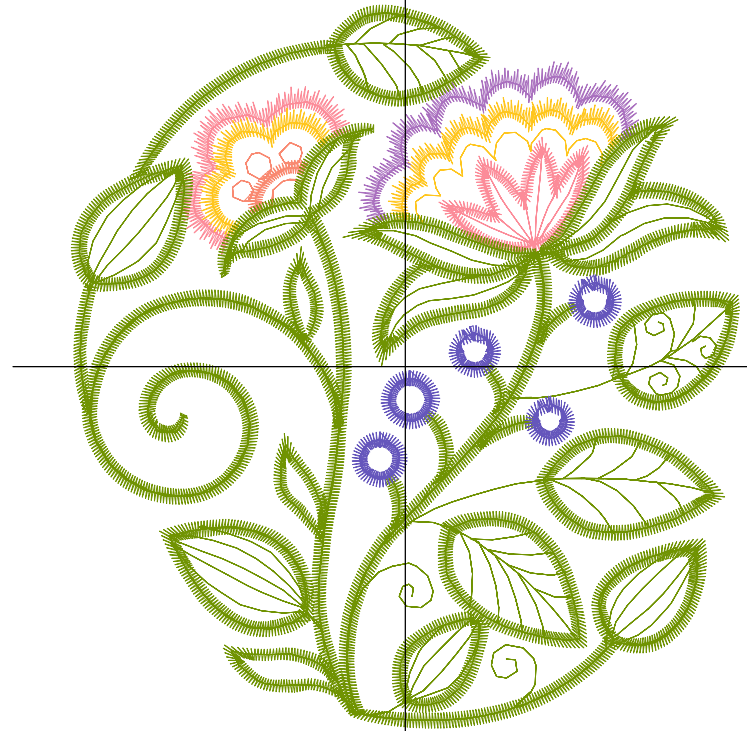

Design Name: atwmas0792	Customer Name:	Machine Set: Default	
Size=95.60 mm x 94.40 mm	Stitch No.=11060	ChangeColor No.=6	Trim No.=10

Design Note:

No.	Thread	Length(m)
1.	 R-A SSR-7 Polyester.Jay Blue.5684	1.65
2.	 R-A SSR-7 Polyester.Star Gold.5708	1.63
3.	 R-A SSR-7 Polyester.Azalea.7712	0.66
4.	 R-A SSR-7 Polyester.Cindy Purple.9088	1.47
5.	 R-A SSR-7 Polyester.Mosstone.9150	15.30
6.	 R-A SSR-7 Polyester.Cindy Purple.9088	1.04
7.	 R-A SSR-7 Polyester.Flamingo.5558	0.57

ZOOM 100%

Color Sequence:

Design Name: atwmas0793	Customer Name:	Machine Set: Default	
Size=88.40 mm x 95.60 mm	Stitch No.=11146	ChangeColor No.=5	Trim No.=16

Design Note:

No.	Thread	Length(m)
1.	R-A SSR-7 Polyester.Rose Cerise.5544	1.57
2.	R-A SSR-7 Polyester.Star Gold.5708	1.13
3.	R-A SSR-7 Polyester.Cindy Purple.9088	0.75
4.	R-A SSR-7 Polyester.Flamingo.5558	0.28
5.	R-A SSR-7 Polyester.Mosstone.9150	17.34
6.	R-A SSR-7 Polyester.Livid Lavender.9166	1.24

ZOOM 100%

Color Sequence:

Th.1(Rose Cerise.5544) Th.2(Star Gold.5708) Th.3(Cindy Purple.9088) Th.4(Flamingo.5558) Th.5(Mosstone.9150) Th.6(Livid Lavender.9166)

Design Name: atwmas0794	Customer Name:	Machine Set: Default	
Size=97.40 mm x 95.00 mm	Stitch No.=11341	ChangeColor No.=8	Trim No.=14

ZOOM 100%

Color Sequence:

Design Name: atwmas0795	Customer Name:	Machine Set: Default	
Size=87.20 mm x 96.00 mm	Stitch No.=10371	ChangeColor No.=4	Trim No.=16

Design Note:

No.	Thread	Length(m)
1.	 R-A SSR-7 Polyester.Horizon Pink.9168	2.65
2.	 R-A SSR-7 Polyester.Strawberry.5732	1.26
3.	 R-A SSR-7 Polyester.Yellow Mist.5709	0.21
4.	 R-A SSR-7 Polyester.Mosstone.9150	14.55
5.	 R-A SSR-7 Polyester.Passion.5591	1.94