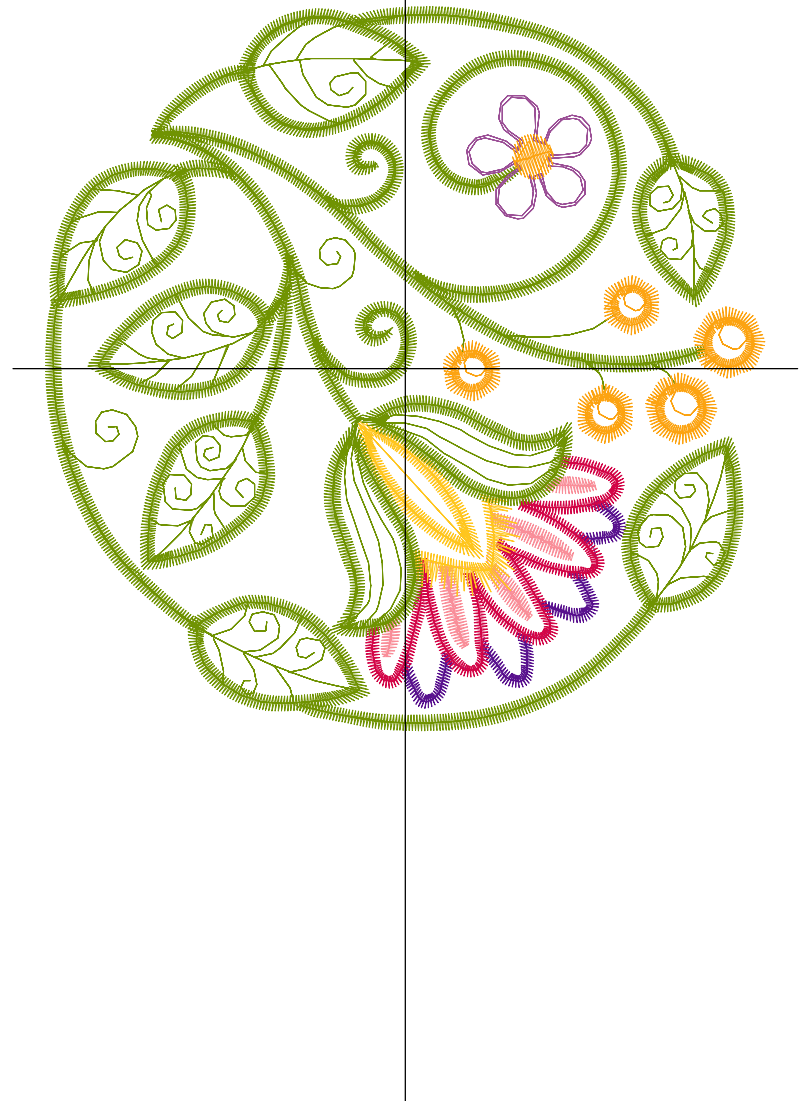

ZOOM 100%

Color Sequence:

Design Name: atwmas0797	Customer Name:	Machine Set: Default	
Size=95.20 mm x 95.80 mm	Stitch No.=11899	ChangeColor No.=6	Trim No.=13

Design Note:

No.	Thread	Length(m)
1.	 R-A SSR-7 Polyester.Regal Purple.9021	0.62
2.	 R-A SSR-7 Polyester.Strawberry.5732	1.42
3.	 R-A SSR-7 Polyester.Shrimp.5546	0.69
4.	 R-A SSR-7 Polyester.Star Gold.5708	1.10
5.	 R-A SSR-7 Polyester.Mosstone.9150	16.93
6.	 R-A SSR-7 Polyester.Plum.5592	0.53
7.	 R-A SSR-7 Polyester.Yellow Mist.5709	1.75

ZOOM 100%

Color Sequence:

Design Name: atwmas0798	Customer Name:	Machine Set: Default	
Size=96.00 mm x 94.40 mm	Stitch No.=12462	ChangeColor No.=5	Trim No.=13

Design Note:

No.	Thread	Length(m)
1.	R-A SSR-7 Polyester.Passion Rose.5899	3.84
2.	R-A SSR-7 Polyester.Summer Splendor.9061	1.06
3.	R-A SSR-7 Polyester.Scholastic.5765	0.46
4.	R-A SSR-7 Polyester.Karat.5770	0.80
5.	R-A SSR-7 Polyester.Ming.5622	15.14
6.	R-A SSR-7 Polyester.Passion.5591	2.95

ZOOM 100%

Color Sequence:

Design Name: atwmas0799	Customer Name:	Machine Set: Default	
Size=97.20 mm x 95.00 mm	Stitch No.=10867	ChangeColor No.=7	Trim No.=11

Design Note:

No.	Thread	Length(m)
1.	R-A SSR-7 Polyester.Passion Rose.5899	1.23
2.	R-A SSR-7 Polyester.Scholastic.5765	1.25
3.	R-A SSR-7 Polyester.Plum.5592	0.56
4.	R-A SSR-7 Polyester.Oriental Poppies.9058	0.55
5.	R-A SSR-7 Polyester.Ming.5622	15.68
6.	R-A SSR-7 Polyester.Plum.5592	1.54
7.	R-A SSR-7 Polyester.Yellow Mist.5709	0.16
8.	R-A SSR-7 Polyester.Oriental Poppies.9058	0.76