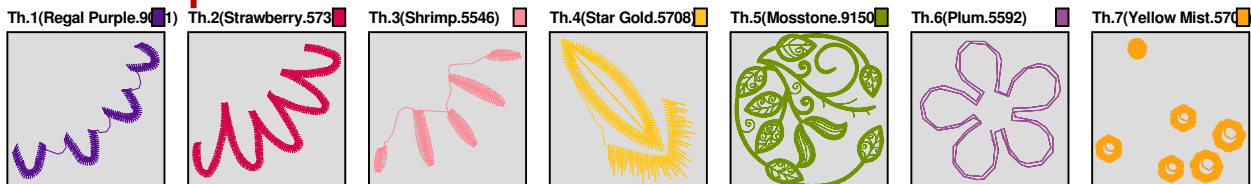

ZOOM 100%

Color Sequence:

Design Name: atwmas0796	Customer Name:	Machine Set: Default	
Size=94.40 mm x 95.60 mm	Stitch No.=10887	ChangeColor No.=7	Trim No.=5

Design Note:

No.	Thread	Length(m)
1.	 R-A SSR-7 Polyester.Mod Purple.9071	1.91
2.	 R-A SSR-7 Polyester.Cindy Purple.9088	0.75
3.	 R-A SSR-7 Polyester.Pink Sham.9078	0.97
4.	 R-A SSR-7 Polyester.Star Gold.5708	1.12
5.	 R-A SSR-7 Polyester.Mosstone.9150	16.15
6.	 R-A SSR-7 Polyester.Mod Purple.9071	0.53
7.	 R-A SSR-7 Polyester.Cindy Purple.9088	0.53
8.	 R-A SSR-7 Polyester.Yellow Mist.5709	0.31

ZOOM 100%

Color Sequence:

Design Name: atwmas0797	Customer Name:	Machine Set: Default	
Size=95.20 mm x 95.80 mm	Stitch No.=11899	ChangeColor No.=6	Trim No.=13

Design Note:

No.	Thread	Length(m)
1.	 R-A SSR-7 Polyester.Regal Purple.9021	0.62
2.	 R-A SSR-7 Polyester.Strawberry.5732	1.42
3.	 R-A SSR-7 Polyester.Shrimp.5546	0.69
4.	 R-A SSR-7 Polyester.Star Gold.5708	1.10
5.	 R-A SSR-7 Polyester.Mosstone.9150	16.93
6.	 R-A SSR-7 Polyester.Plum.5592	0.53
7.	 R-A SSR-7 Polyester.Yellow Mist.5709	1.75

ZOOM 100%

Color Sequence:

Design Name: atwmas0798	Customer Name:	Machine Set: Default	
Size=96.00 mm x 94.40 mm	Stitch No.=12462	ChangeColor No.=5	Trim No.=13

Design Note:

No.	Thread	Length(m)
1.	R-A SSR-7 Polyester.Passion Rose.5899	3.84
2.	R-A SSR-7 Polyester.Summer Splendor.9061	1.06
3.	R-A SSR-7 Polyester.Scholastic.5765	0.46
4.	R-A SSR-7 Polyester.Karat.5770	0.80
5.	R-A SSR-7 Polyester.Ming.5622	15.14
6.	R-A SSR-7 Polyester.Passion.5591	2.95