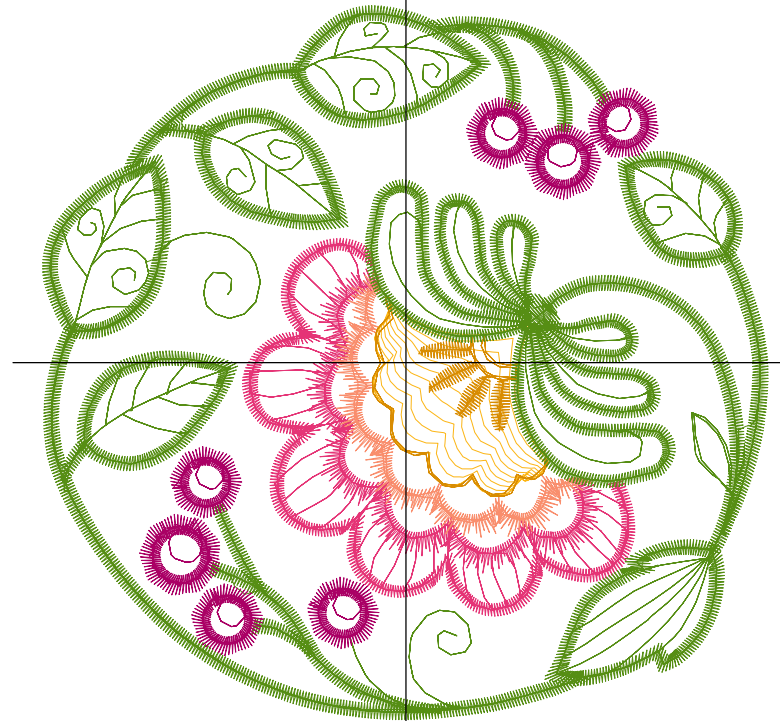

ZOOM 100%

Color Sequence:

Design Name: atwmas0798	Customer Name:	Machine Set: Default	
Size=96.00 mm x 94.40 mm	Stitch No.=12462	ChangeColor No.=5	Trim No.=13

Design Note:

No.	Thread	Length(m)
1.	R-A SSR-7 Polyester.Passion Rose.5899	3.84
2.	R-A SSR-7 Polyester.Summer Splendor.9061	1.06
3.	R-A SSR-7 Polyester.Scholastic.5765	0.46
4.	R-A SSR-7 Polyester.Karat.5770	0.80
5.	R-A SSR-7 Polyester.Ming.5622	15.14
6.	R-A SSR-7 Polyester.Passion.5591	2.95

ZOOM 100%

Color Sequence:

Design Name: atwmas0799	Customer Name:	Machine Set: Default	
Size=97.20 mm x 95.00 mm	Stitch No.=10867	ChangeColor No.=7	Trim No.=11

Design Note:

No.	Thread	Length(m)
1.	R-A SSR-7 Polyester.Passion Rose.5899	1.23
2.	R-A SSR-7 Polyester.Scholastic.5765	1.25
3.	R-A SSR-7 Polyester.Plum.5592	0.56
4.	R-A SSR-7 Polyester.Oriental Poppies.9058	0.55
5.	R-A SSR-7 Polyester.Ming.5622	15.68
6.	R-A SSR-7 Polyester.Plum.5592	1.54
7.	R-A SSR-7 Polyester.Yellow Mist.5709	0.16
8.	R-A SSR-7 Polyester.Oriental Poppies.9058	0.76

ZOOM 100%

Color Sequence:

Design Name: atwmas0800	Customer Name:	Machine Set: Default	
Size=96.00 mm x 95.40 mm	Stitch No.=12059	ChangeColor No.=7	Trim No.=22

Design Note:

No.	Thread	Length(m)
1.	R-A SSR-7 Polyester.Raspberry Ice.9017	0.89
2.	R-A SSR-7 Polyester.Wild Pink.5559	3.67
3.	R-A SSR-7 Polyester.Raspberry Ice.9017	0.53
4.	R-A SSR-7 Polyester.Passion.5591	0.57
5.	R-A SSR-7 Polyester.Wild Pink.5559	0.33
6.	R-A SSR-7 Polyester.Mosstone.9150	14.67
7.	R-A SSR-7 Polyester.Passion.5591	2.19
8.	R-A SSR-7 Polyester.Yellow Mist.5709	0.14