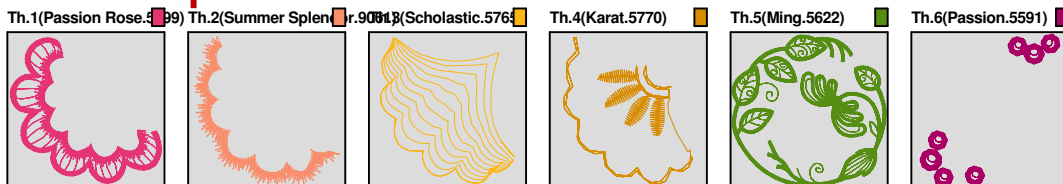

ZOOM 100%

Color Sequence:

Design Name: atwmas0798	Customer Name:	Machine Set: Default	
Size=96.00 mm x 94.40 mm	Stitch No.=12462	ChangeColor No.=5	Trim No.=13

Design Note:

No.	Thread	Length(m)
1.	R-A SSR-7 Polyester.Passion Rose.5899	3.84
2.	R-A SSR-7 Polyester.Summer Splendor.9061	1.06
3.	R-A SSR-7 Polyester.Scholastic.5765	0.46
4.	R-A SSR-7 Polyester.Karat.5770	0.80
5.	R-A SSR-7 Polyester.Ming.5622	15.14
6.	R-A SSR-7 Polyester.Passion.5591	2.95

ZOOM 100%

Color Sequence:

Design Name: atwmas0799	Customer Name:	Machine Set: Default	
Size=97.20 mm x 95.00 mm	Stitch No.=10867	ChangeColor No.=7	Trim No.=11

Design Note:

No.	Thread	Length(m)
1.	R-A SSR-7 Polyester.Passion Rose.5899	1.23
2.	R-A SSR-7 Polyester.Scholastic.5765	1.25
3.	R-A SSR-7 Polyester.Plum.5592	0.56
4.	R-A SSR-7 Polyester.Oriental Poppies.9058	0.55
5.	R-A SSR-7 Polyester.Ming.5622	15.68
6.	R-A SSR-7 Polyester.Plum.5592	1.54
7.	R-A SSR-7 Polyester.Yellow Mist.5709	0.16
8.	R-A SSR-7 Polyester.Oriental Poppies.9058	0.76

ZOOM 100%

Color Sequence:

Design Name: atwmas0800	Customer Name:	Machine Set: Default	
Size=96.00 mm x 95.40 mm	Stitch No.=12059	ChangeColor No.=7	Trim No.=22

Design Note:

No.	Thread	Length(m)
1.	R-A SSR-7 Polyester.Raspberry Ice.9017	0.89
2.	R-A SSR-7 Polyester.Wild Pink.5559	3.67
3.	R-A SSR-7 Polyester.Raspberry Ice.9017	0.53
4.	R-A SSR-7 Polyester.Passion.5591	0.57
5.	R-A SSR-7 Polyester.Wild Pink.5559	0.33
6.	R-A SSR-7 Polyester.Mosstone.9150	14.67
7.	R-A SSR-7 Polyester.Passion.5591	2.19
8.	R-A SSR-7 Polyester.Yellow Mist.5709	0.14