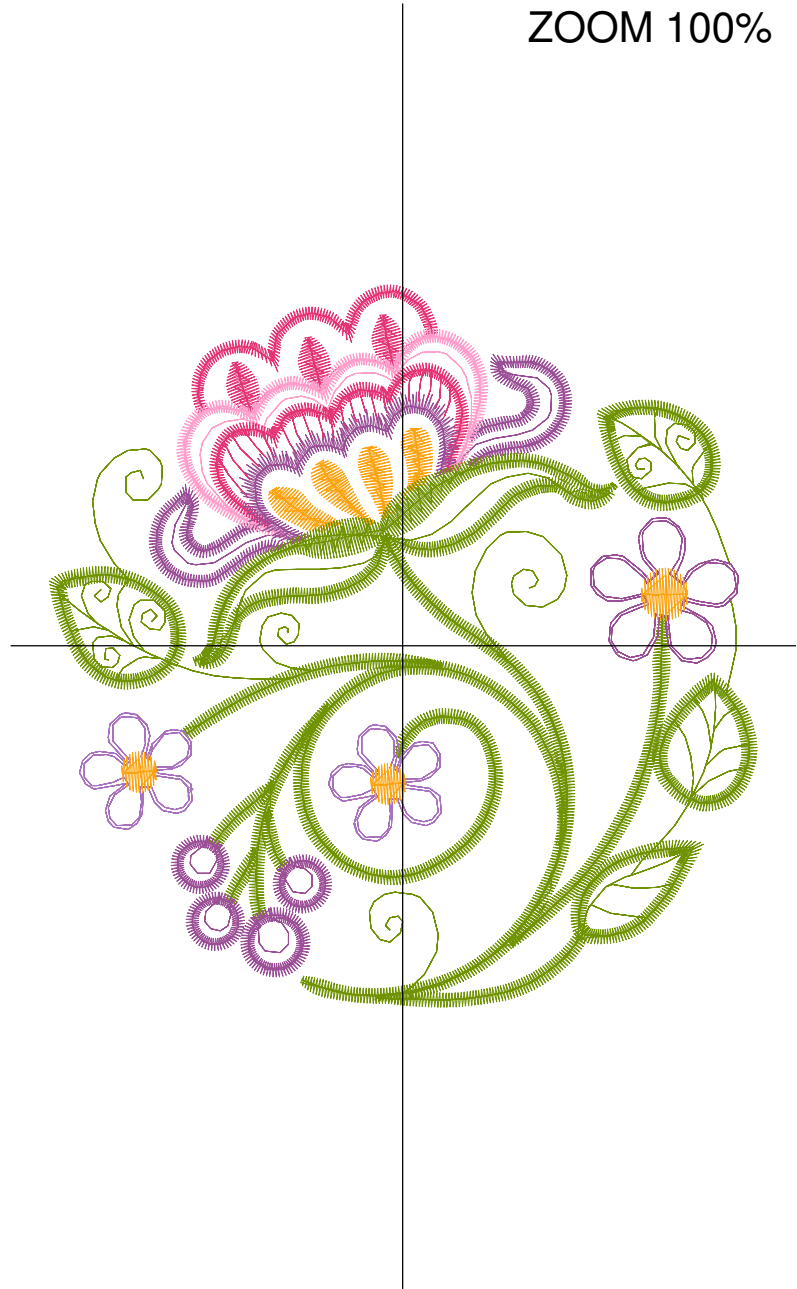

Design Name: atwmas0801	Customer Name:	Machine Set: Default	
Size=93.60 mm x 95.50 mm	Stitch No.=11175	ChangeColor No.=9	Trim No.=17

Design Note:

No.	Thread	Length(m)
1.	R-A SSR-7 Polyester.Plum.5592	1.24
2.	R-A SSR-7 Polyester.Passion Rose.5899	1.02
3.	R-A SSR-7 Polyester.Pink Splendor.9037	1.23
4.	R-A SSR-7 Polyester.Passion Rose.5899	1.13
5.	R-A SSR-7 Polyester.Plum.5592	0.71
6.	R-A SSR-7 Polyester.Yellow Mist.5709	0.79
7.	R-A SSR-7 Polyester.Mosstone.9150	11.62
8.	R-A SSR-7 Polyester.Cindy Purple.9088	1.31
9.	R-A SSR-7 Polyester.Plum.5592	2.04
10.	R-A SSR-7 Polyester.Yellow Mist.5709	0.45

ZOOM 100%

Color Sequence:

Th.1(Plum.5592)	Th.2(Passion Rose.5899)	Th.3(Pink Splendor.9037)	Th.4(Passion Rose.5899)	Th.5(Plum.5592)	Th.6(Yellow Mist.5709)	Th.7(Mosstone.9150)	Th.8(Cindy Purple.9088)
Th.9(Plum.5592)	Th.10(Yellow Mist.5709)