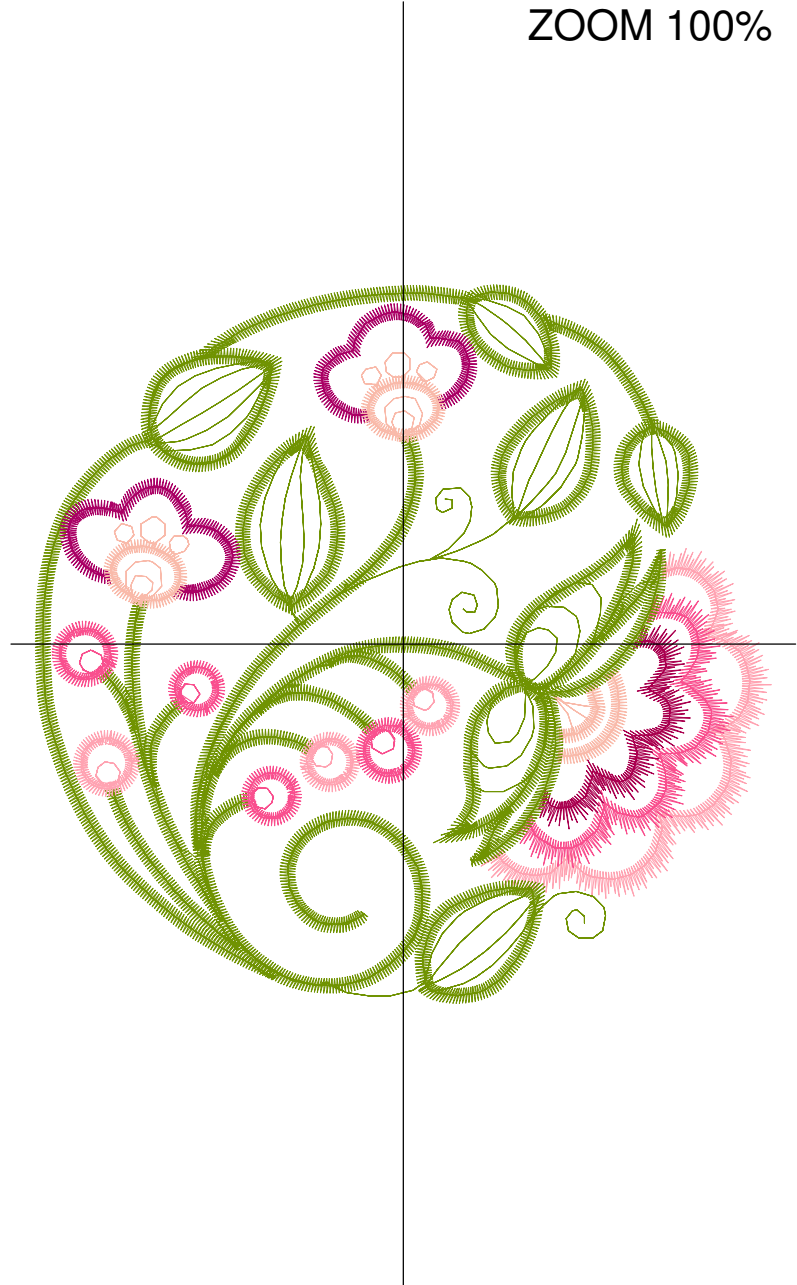

Design Name: atwmas0792	Customer Name:	Machine Set: Default	
Size=95.60 mm x 94.40 mm	Stitch No.=11060	ChangeColor No.=6	Trim No.=10

Design Note:

No.	Thread	Length(m)
1.	 R-A SSR-7 Polyester.Jay Blue.5684	1.65
2.	 R-A SSR-7 Polyester.Star Gold.5708	1.63
3.	 R-A SSR-7 Polyester.Azalea.7712	0.66
4.	 R-A SSR-7 Polyester.Cindy Purple.9088	1.47
5.	 R-A SSR-7 Polyester.Mosstone.9150	15.30
6.	 R-A SSR-7 Polyester.Cindy Purple.9088	1.04
7.	 R-A SSR-7 Polyester.Flamingo.5558	0.57

ZOOM 100%

Color Sequence:

Design Name: atwmas0793	Customer Name:	Machine Set: Default	
Size=88.40 mm x 95.60 mm	Stitch No.=11146	ChangeColor No.=5	Trim No.=16

Design Note:

No.	Thread	Length(m)
1.	R-A SSR-7 Polyester.Rose Cerise.5544	1.57
2.	R-A SSR-7 Polyester.Star Gold.5708	1.13
3.	R-A SSR-7 Polyester.Cindy Purple.9088	0.75
4.	R-A SSR-7 Polyester.Flamingo.5558	0.28
5.	R-A SSR-7 Polyester.Mosstone.9150	17.34
6.	R-A SSR-7 Polyester.Livid Lavender.9166	1.24

ZOOM 100%

Color Sequence:

Th.1(Rose Cerise.5544) Th.2(Star Gold.5708) Th.3(Cindy Purple.9088) Th.4(Flamingo.5558) Th.5(Mosstone.9150) Th.6(Livid Lavender.9166)

Design Name: atwmas0794	Customer Name:	Machine Set: Default	
Size=97.40 mm x 95.00 mm	Stitch No.=11341	ChangeColor No.=8	Trim No.=14

ZOOM 100%

Color Sequence:

Design Name: atwmas0795	Customer Name:	Machine Set: Default	
Size=87.20 mm x 96.00 mm	Stitch No.=10371	ChangeColor No.=4	Trim No.=16

Design Note:

No.	Thread	Length(m)
1.	 R-A SSR-7 Polyester.Horizon Pink.9168	2.65
2.	 R-A SSR-7 Polyester.Strawberry.5732	1.26
3.	 R-A SSR-7 Polyester.Yellow Mist.5709	0.21
4.	 R-A SSR-7 Polyester.Mosstone.9150	14.55
5.	 R-A SSR-7 Polyester.Passion.5591	1.94