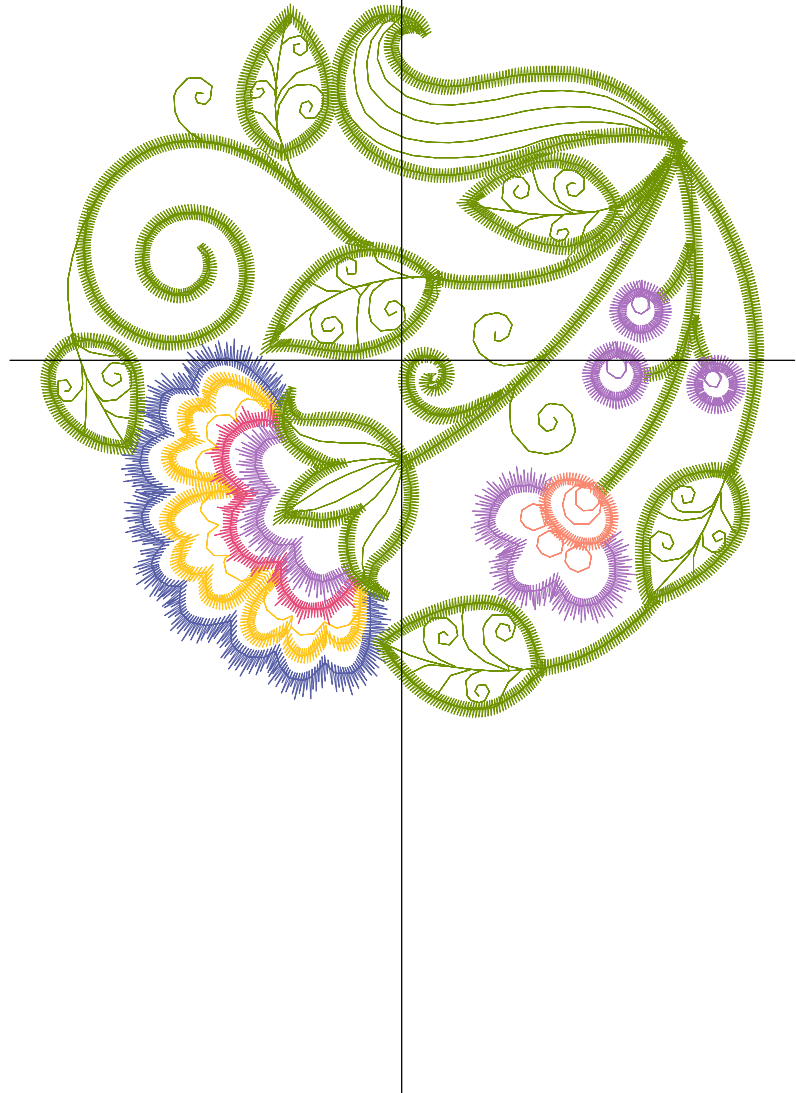

Design Name: atwmas0792	Customer Name:	Machine Set: Default	
Size=95.60 mm x 94.40 mm	Stitch No.=11060	ChangeColor No.=6	Trim No.=10

Design Note:

No.	Thread	Length(m)
1.	 R-A SSR-7 Polyester.Jay Blue.5684	1.65
2.	 R-A SSR-7 Polyester.Star Gold.5708	1.63
3.	 R-A SSR-7 Polyester.Azalea.7712	0.66
4.	 R-A SSR-7 Polyester.Cindy Purple.9088	1.47
5.	 R-A SSR-7 Polyester.Mosstone.9150	15.30
6.	 R-A SSR-7 Polyester.Cindy Purple.9088	1.04
7.	 R-A SSR-7 Polyester.Flamingo.5558	0.57

ZOOM 100%

Color Sequence:

Design Name: atwmas0793	Customer Name:	Machine Set: Default	
Size=88.40 mm x 95.60 mm	Stitch No.=11146	ChangeColor No.=5	Trim No.=16

Design Note:

No.	Thread	Length(m)
1.	R-A SSR-7 Polyester.Rose Cerise.5544	1.57
2.	R-A SSR-7 Polyester.Star Gold.5708	1.13
3.	R-A SSR-7 Polyester.Cindy Purple.9088	0.75
4.	R-A SSR-7 Polyester.Flamingo.5558	0.28
5.	R-A SSR-7 Polyester.Mosstone.9150	17.34
6.	R-A SSR-7 Polyester.Livid Lavender.9166	1.24

ZOOM 100%

Color Sequence:

Th.1(Rose Cerise.5544) Th.2(Star Gold.5708) Th.3(Cindy Purple.9088) Th.4(Flamingo.5558) Th.5(Mosstone.9150) Th.6(Livid Lavender.9166)

Design Name: atwmas0794	Customer Name:	Machine Set: Default	
Size=97.40 mm x 95.00 mm	Stitch No.=11341	ChangeColor No.=8	Trim No.=14

ZOOM 100%

Color Sequence:

Design Name: atwmas0795	Customer Name:	Machine Set: Default	
Size=87.20 mm x 96.00 mm	Stitch No.=10371	ChangeColor No.=4	Trim No.=16

Design Note:

No.	Thread	Length(m)
1.	 R-A SSR-7 Polyester.Horizon Pink.9168	2.65
2.	 R-A SSR-7 Polyester.Strawberry.5732	1.26
3.	 R-A SSR-7 Polyester.Yellow Mist.5709	0.21
4.	 R-A SSR-7 Polyester.Mosstone.9150	14.55
5.	 R-A SSR-7 Polyester.Passion.5591	1.94