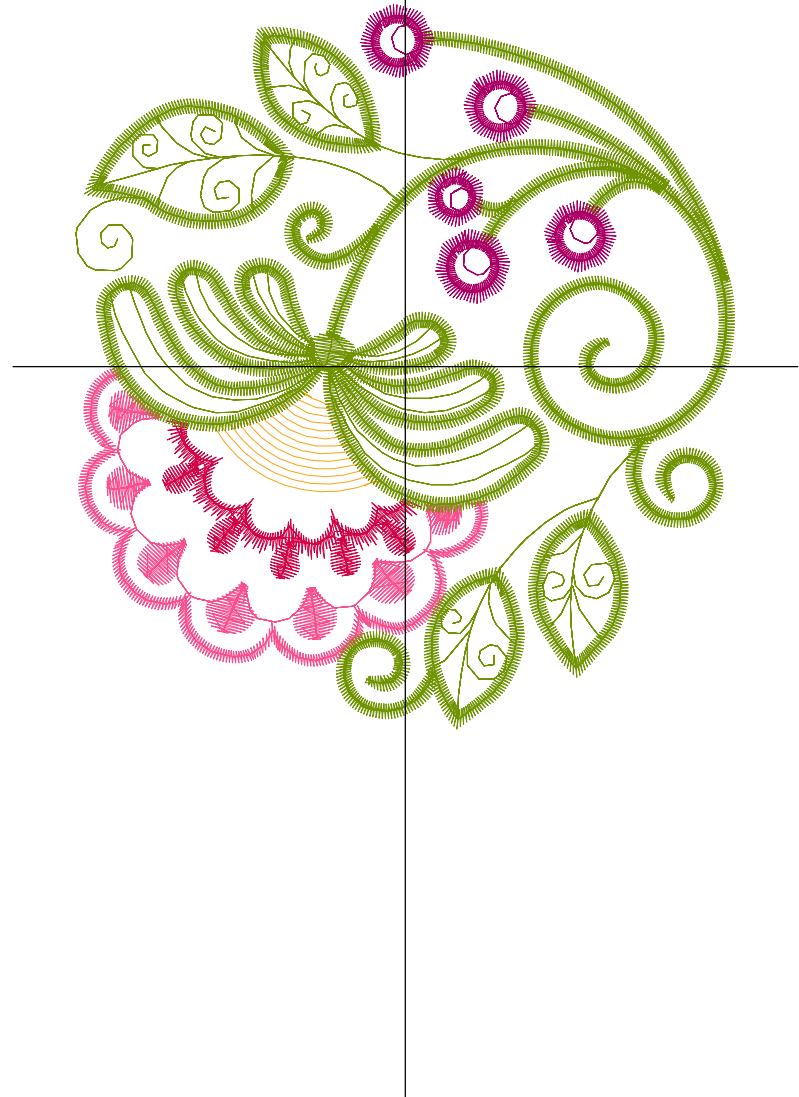

Design Name: atwmas0792	Customer Name:	Machine Set: Default	
Size=95.60 mm x 94.40 mm	Stitch No.=11060	ChangeColor No.=6	Trim No.=10

Design Note:

No.	Thread	Length(m)
1.	 R-A SSR-7 Polyester.Jay Blue.5684	1.65
2.	 R-A SSR-7 Polyester.Star Gold.5708	1.63
3.	 R-A SSR-7 Polyester.Azalea.7712	0.66
4.	 R-A SSR-7 Polyester.Cindy Purple.9088	1.47
5.	 R-A SSR-7 Polyester.Mosstone.9150	15.30
6.	 R-A SSR-7 Polyester.Cindy Purple.9088	1.04
7.	 R-A SSR-7 Polyester.Flamingo.5558	0.57

ZOOM 100%

Color Sequence:

Design Name: atwmas0795	Customer Name:	Machine Set: Default	
Size=87.20 mm x 96.00 mm	Stitch No.=10371	ChangeColor No.=4	Trim No.=16

Design Note:

No.	Thread	Length(m)
1.	 R-A SSR-7 Polyester.Horizon Pink.9168	2.65
2.	 R-A SSR-7 Polyester.Strawberry.5732	1.26
3.	 R-A SSR-7 Polyester.Yellow Mist.5709	0.21
4.	 R-A SSR-7 Polyester.Mosstone.9150	14.55
5.	 R-A SSR-7 Polyester.Passion.5591	1.94

ZOOM 100%

Color Sequence:

Design Name: atwmas0796	Customer Name:	Machine Set: Default	
Size=94.40 mm x 95.60 mm	Stitch No.=10887	ChangeColor No.=7	Trim No.=5

Design Note:

No.	Thread	Length(m)
1.	 R-A SSR-7 Polyester.Mod Purple.9071	1.91
2.	 R-A SSR-7 Polyester.Cindy Purple.9088	0.75
3.	 R-A SSR-7 Polyester.Pink Sham.9078	0.97
4.	 R-A SSR-7 Polyester.Star Gold.5708	1.12
5.	 R-A SSR-7 Polyester.Mosstone.9150	16.15
6.	 R-A SSR-7 Polyester.Mod Purple.9071	0.53
7.	 R-A SSR-7 Polyester.Cindy Purple.9088	0.53
8.	 R-A SSR-7 Polyester.Yellow Mist.5709	0.31

ZOOM 100%

Color Sequence:

Design Name: atwmas0797	Customer Name:	Machine Set: Default	
Size=95.20 mm x 95.80 mm	Stitch No.=11899	ChangeColor No.=6	Trim No.=13

Design Note:

No.	Thread	Length(m)
1.	 R-A SSR-7 Polyester.Regal Purple.9021	0.62
2.	 R-A SSR-7 Polyester.Strawberry.5732	1.42
3.	 R-A SSR-7 Polyester.Shrimp.5546	0.69
4.	 R-A SSR-7 Polyester.Star Gold.5708	1.10
5.	 R-A SSR-7 Polyester.Mosstone.9150	16.93
6.	 R-A SSR-7 Polyester.Plum.5592	0.53
7.	 R-A SSR-7 Polyester.Yellow Mist.5709	1.75