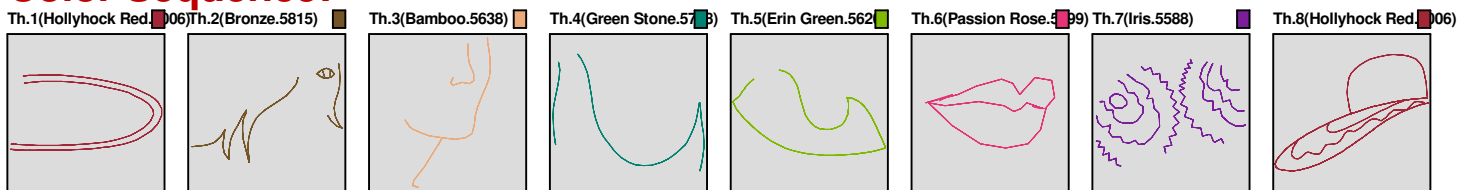

Color Sequence: