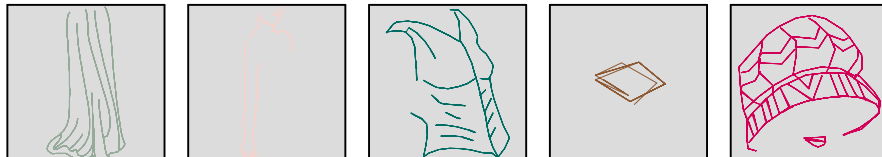

Color Sequence:

Th.1(Moss.5578) Th.2(Ginger Jar.9080) Th.3(Inner Sanctum.9142) Th.4(Light Cocoa.5778) Th.5(Pink Bleeding Heart.9012)