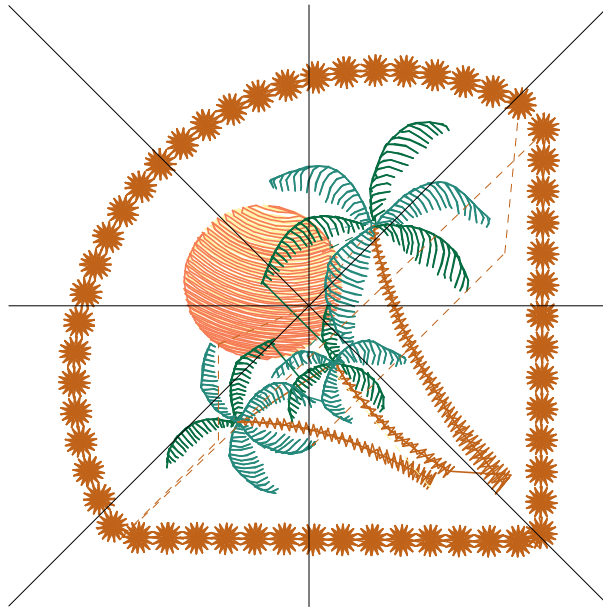

Color Analysis

1	 Old Gold--Floriani's Polyester 563 Floriani's Polyester 661.6 mm	4	 True Green--Floriani's Polyester 200 Floriani's Polyester 960.4 mm
2	 Cornsilk--Floriani's Polyester 521 Floriani's Polyester 983.9 mm	5	 Neptune--Floriani's Polyester 221 Floriani's Polyester 1251.8 mm
3	 Cantalope--Floriani's Polyester 170 Floriani's Polyester 1042.1 mm	6	 Old Gold--Floriani's Polyester 563 Floriani's Polyester 7144.8 mm