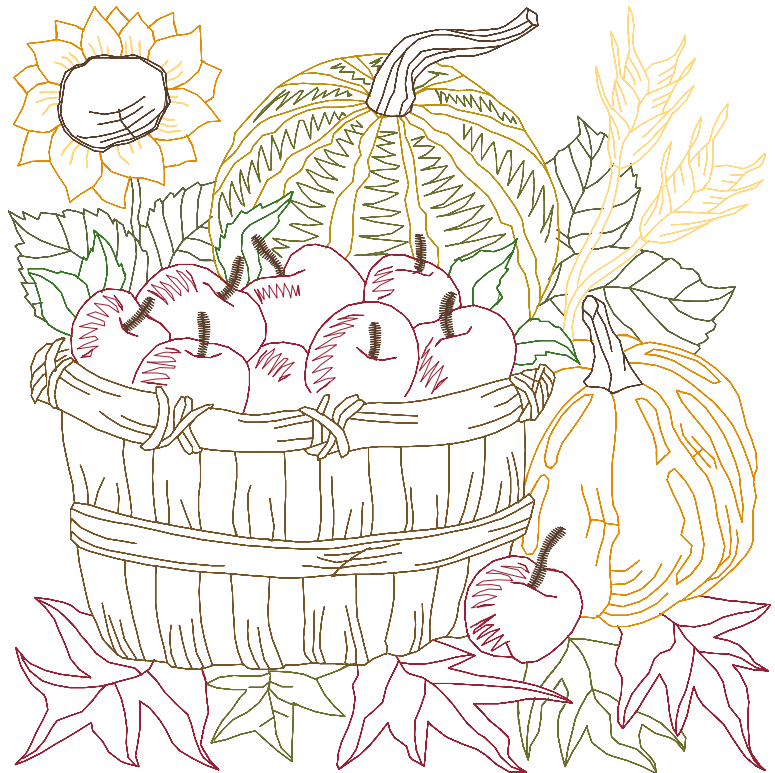

Design Name: atwcmm0245-5x7	Customer Name:	Machine Set: Default
Size=124.2 mm x 125.1 mm (4.89 inch x 4.93 inch) Stitch No.=14743 ChangeColor No.=10 Trim No.=104		

Design Note:

No.	Thread	Length(m)
1.	Robison Anton Super Brite Poly.Dress Green.5884	2.15
2.	Robison Anton Super Brite Poly.Ginger.5633	2.06
3.	Robison Anton Super Brite Poly.Glow.5534	2.57
4.	Robison Anton Super Brite Poly.Palmetto.5529	3.19
5.	Robison Anton Super Brite Poly.Green.5509	1.00
6.	Robison Anton Super Brite Poly.Cranberry.5570	3.95
7.	Robison Anton Super Brite Poly.Yellow.5513	3.00
8.	Robison Anton Super Brite Poly.Bronze.5815	6.09
9.	Robison Anton Super Brite Poly.Cranberry.5570	0.31
10.	Robison Anton Super Brite Poly.Brown.5551	2.42
11.	Robison Anton Super Brite Poly.Cranberry.5570	0.76

ZOOM 81%

Color Sequence:

Th.1(Dress Green.5884)	Th.2(Ginger.5633)	Th.3(Glow.5534)	Th.4(Palmetto.5529)	Th.5(Green.5509)	Th.6(Cranberry.5570)	Th.7(Yellow.5513)	Th.8(Bronze.5815)
Th.9(Cranberry.5570)	Th.10(Brown.5551)	Th.11(Cranberry.5570)