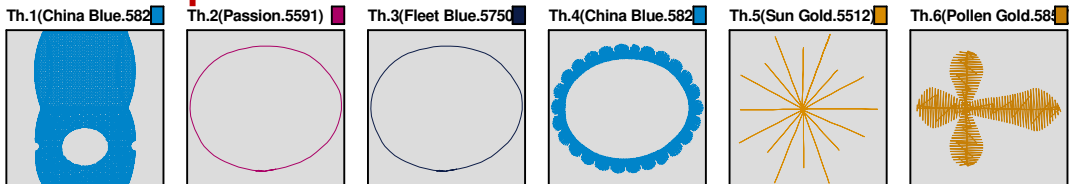

Design Name: atwnls0815-5x7	Customer Name:	Machine Set: Default	
Size=109.20 mm x 168.00 mm	Stitch No.=20272	ChangeColor No.=5	Trim No.=5

Design Note:

No.	Thread	Length(m)
1.	 Robison Anton Super Brite Poly.China Blue.5823	48.54
2.	 Robison Anton Super Brite Poly.Passion.5591	0.16
3.	 Robison Anton Super Brite Poly.Fleet Blue.5750	0.16
4.	 Robison Anton Super Brite Poly.China Blue.5823	4.19
5.	 Robison Anton Super Brite Poly.Sun Gold.5512	0.55
6.	 Robison Anton Super Brite Poly.Pollen Gold.5856	0.88

ZOOM 95%

Color Sequence:

Design Name: atwnls0816-5x7	Customer Name:	Machine Set: Default	
Size=109.20 mm x 168.00 mm	Stitch No.=19726	ChangeColor No.=3	Trim No.=5

Design Note:

No.	Thread	Length(m)
1.	 Robison Anton Super Brite Poly.China Blue.5823	48.54
2.	 Robison Anton Super Brite Poly.Passion.5591	0.16
3.	 Robison Anton Super Brite Poly.Fleet Blue.5750	0.16
4.	 Robison Anton Super Brite Poly.China Blue.5823	4.19

ZOOM 95%

Color Sequence:

Design Name: atwnls0817-5x7	Customer Name:	Machine Set: Default	
Size=109.20 mm x 168.00 mm	Stitch No.=21947	ChangeColor No.=5	Trim No.=9

Design Note:

No.	Thread	Length(m)
1.	 Robison Anton Super Brite Poly.China Blue.5823	48.54
2.	 Robison Anton Super Brite Poly.Passion.5591	0.16
3.	 Robison Anton Super Brite Poly.Fleet Blue.5750	0.16
4.	 Robison Anton Super Brite Poly.China Blue.5823	4.19
5.	 Robison Anton Super Brite Poly.Green Dust.5757	0.83
6.	 Robison Anton Super Brite Poly.Cranberry.5570	3.41