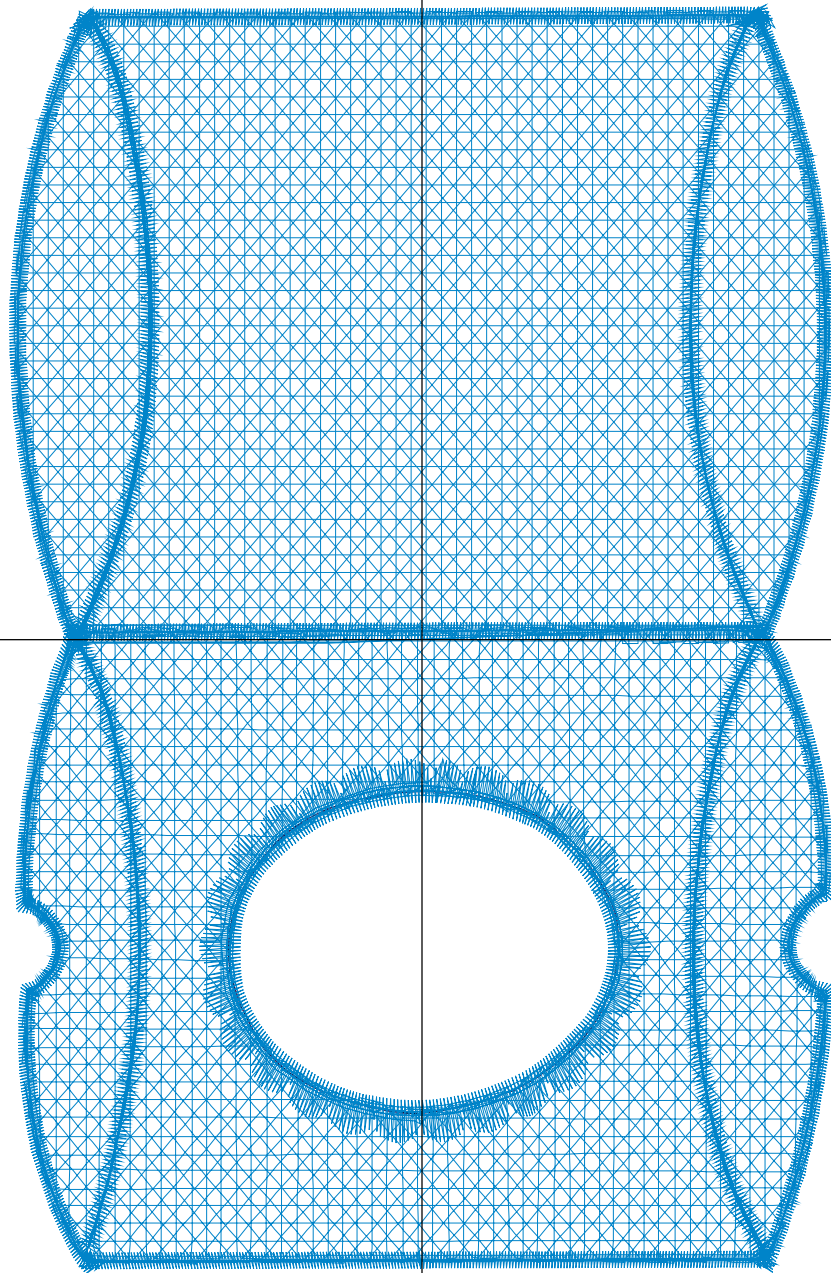

Design Name: atwnls0815-5x7	Customer Name:	Machine Set: Default	
Size=109.20 mm x 168.00 mm	Stitch No.=20272	ChangeColor No.=5	Trim No.=5

Design Note:

No.	Thread	Length(m)
1.	 Robison Anton Super Brite Poly.China Blue.5823	48.54
2.	 Robison Anton Super Brite Poly.Passion.5591	0.16
3.	 Robison Anton Super Brite Poly.Fleet Blue.5750	0.16
4.	 Robison Anton Super Brite Poly.China Blue.5823	4.19
5.	 Robison Anton Super Brite Poly.Sun Gold.5512	0.55
6.	 Robison Anton Super Brite Poly.Pollen Gold.5856	0.88

ZOOM 95%

Color Sequence:

Design Name: atwnls0816-5x7	Customer Name:	Machine Set: Default	
Size=109.20 mm x 168.00 mm	Stitch No.=19726	ChangeColor No.=3	Trim No.=5

Design Note:

No.	Thread	Length(m)
1.	 Robison Anton Super Brite Poly.China Blue.5823	48.54
2.	 Robison Anton Super Brite Poly.Passion.5591	0.16
3.	 Robison Anton Super Brite Poly.Fleet Blue.5750	0.16
4.	 Robison Anton Super Brite Poly.China Blue.5823	4.19

ZOOM 95%

Color Sequence:

Design Name: atwnls0817-5x7	Customer Name:	Machine Set: Default	
Size=109.20 mm x 168.00 mm	Stitch No.=21947	ChangeColor No.=5	Trim No.=9

Design Note:

No.	Thread	Length(m)
1.	 Robison Anton Super Brite Poly.China Blue.5823	48.54
2.	 Robison Anton Super Brite Poly.Passion.5591	0.16
3.	 Robison Anton Super Brite Poly.Fleet Blue.5750	0.16
4.	 Robison Anton Super Brite Poly.China Blue.5823	4.19
5.	 Robison Anton Super Brite Poly.Green Dust.5757	0.83
6.	 Robison Anton Super Brite Poly.Cranberry.5570	3.41

ZOOM 95%

Color Sequence: