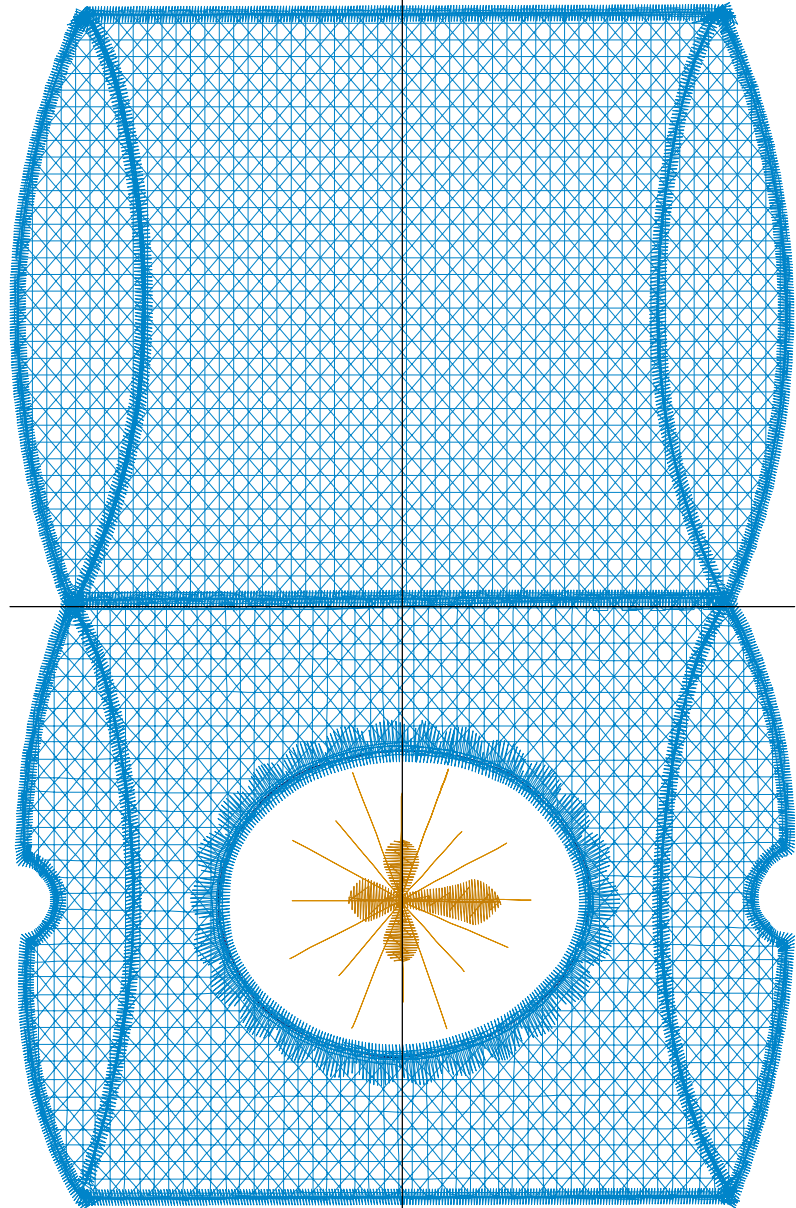

Design Name: atwnls0815-5x7	Customer Name:	Machine Set: Default	
Size=109.20 mm x 168.00 mm	Stitch No.=20272	ChangeColor No.=5	Trim No.=5

Design Note:

No.	Thread	Length(m)
1.	 Robison Anton Super Brite Poly.China Blue.5823	48.54
2.	 Robison Anton Super Brite Poly.Passion.5591	0.16
3.	 Robison Anton Super Brite Poly.Fleet Blue.5750	0.16
4.	 Robison Anton Super Brite Poly.China Blue.5823	4.19
5.	 Robison Anton Super Brite Poly.Sun Gold.5512	0.55
6.	 Robison Anton Super Brite Poly.Pollen Gold.5856	0.88

ZOOM 95%

Color Sequence:

Design Name: atwnls0816-5x7	Customer Name:	Machine Set: Default	
Size=109.20 mm x 168.00 mm	Stitch No.=19726	ChangeColor No.=3	Trim No.=5

Design Note:

No.	Thread	Length(m)
1.	 Robison Anton Super Brite Poly.China Blue.5823	48.54
2.	 Robison Anton Super Brite Poly.Passion.5591	0.16
3.	 Robison Anton Super Brite Poly.Fleet Blue.5750	0.16
4.	 Robison Anton Super Brite Poly.China Blue.5823	4.19

ZOOM 95%

Color Sequence:

Design Name: atwnls0817-5x7	Customer Name:	Machine Set: Default	
Size=109.20 mm x 168.00 mm	Stitch No.=21947	ChangeColor No.=5	Trim No.=9

Design Note:

No.	Thread	Length(m)
1.	 Robison Anton Super Brite Poly.China Blue.5823	48.54
2.	 Robison Anton Super Brite Poly.Passion.5591	0.16
3.	 Robison Anton Super Brite Poly.Fleet Blue.5750	0.16
4.	 Robison Anton Super Brite Poly.China Blue.5823	4.19
5.	 Robison Anton Super Brite Poly.Green Dust.5757	0.83
6.	 Robison Anton Super Brite Poly.Cranberry.5570	3.41

ZOOM 95%

Color Sequence: