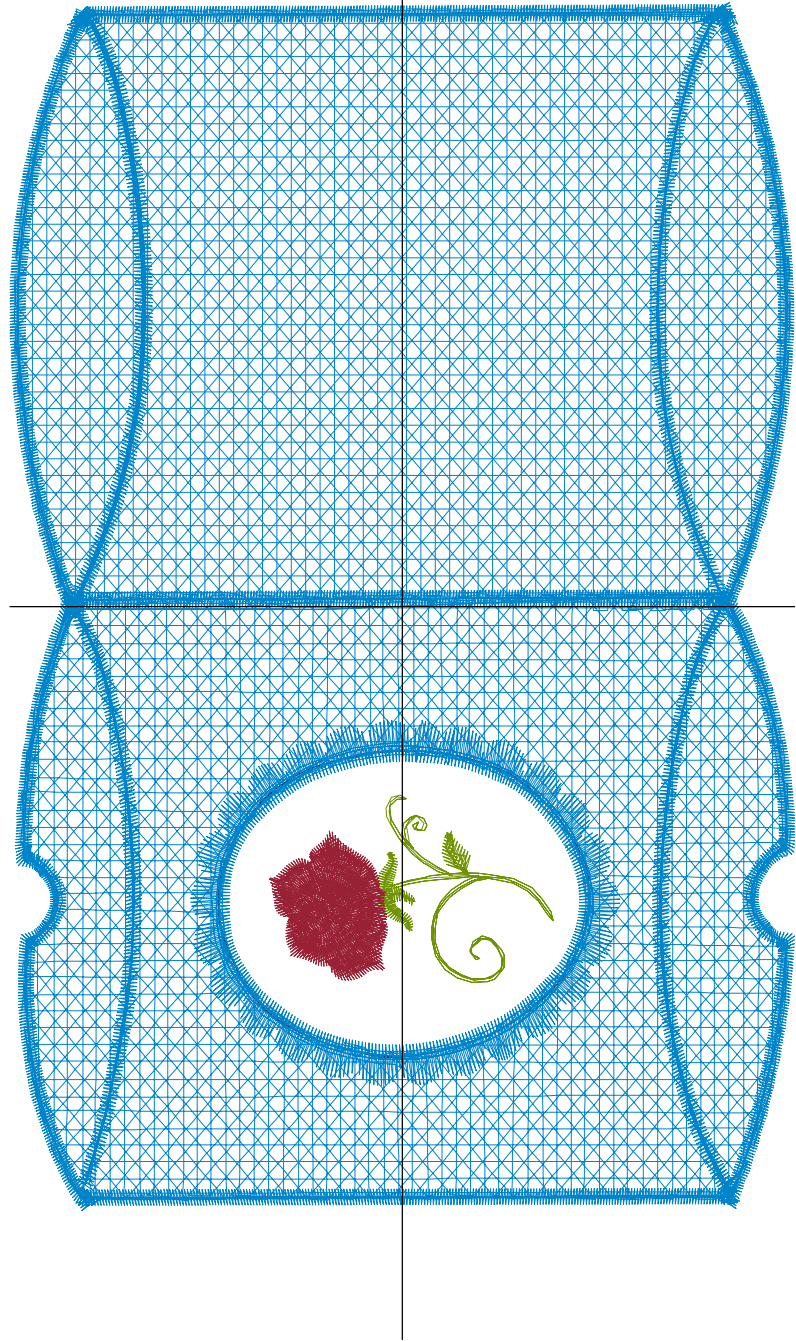

Design Name: atwnls0815-5x7	Customer Name:	Machine Set: Default	
Size=109.20 mm x 168.00 mm	Stitch No.=20272	ChangeColor No.=5	Trim No.=5

Design Note:

No.	Thread	Length(m)
1.	 Robison Anton Super Brite Poly.China Blue.5823	48.54
2.	 Robison Anton Super Brite Poly.Passion.5591	0.16
3.	 Robison Anton Super Brite Poly.Fleet Blue.5750	0.16
4.	 Robison Anton Super Brite Poly.China Blue.5823	4.19
5.	 Robison Anton Super Brite Poly.Sun Gold.5512	0.55
6.	 Robison Anton Super Brite Poly.Pollen Gold.5856	0.88

ZOOM 95%

Color Sequence:

Design Name: atwnls0816-5x7	Customer Name:	Machine Set: Default	
Size=109.20 mm x 168.00 mm	Stitch No.=19726	ChangeColor No.=3	Trim No.=5

Design Note:

No.	Thread	Length(m)
1.	 Robison Anton Super Brite Poly.China Blue.5823	48.54
2.	 Robison Anton Super Brite Poly.Passion.5591	0.16
3.	 Robison Anton Super Brite Poly.Fleet Blue.5750	0.16
4.	 Robison Anton Super Brite Poly.China Blue.5823	4.19

ZOOM 95%

Color Sequence:

Design Name: atwnls0817-5x7	Customer Name:	Machine Set: Default	
Size=109.20 mm x 168.00 mm	Stitch No.=21947	ChangeColor No.=5	Trim No.=9

Design Note:

No.	Thread	Length(m)
1.	 Robison Anton Super Brite Poly.China Blue.5823	48.54
2.	 Robison Anton Super Brite Poly.Passion.5591	0.16
3.	 Robison Anton Super Brite Poly.Fleet Blue.5750	0.16
4.	 Robison Anton Super Brite Poly.China Blue.5823	4.19
5.	 Robison Anton Super Brite Poly.Green Dust.5757	0.83
6.	 Robison Anton Super Brite Poly.Cranberry.5570	3.41

ZOOM 95%

Color Sequence: