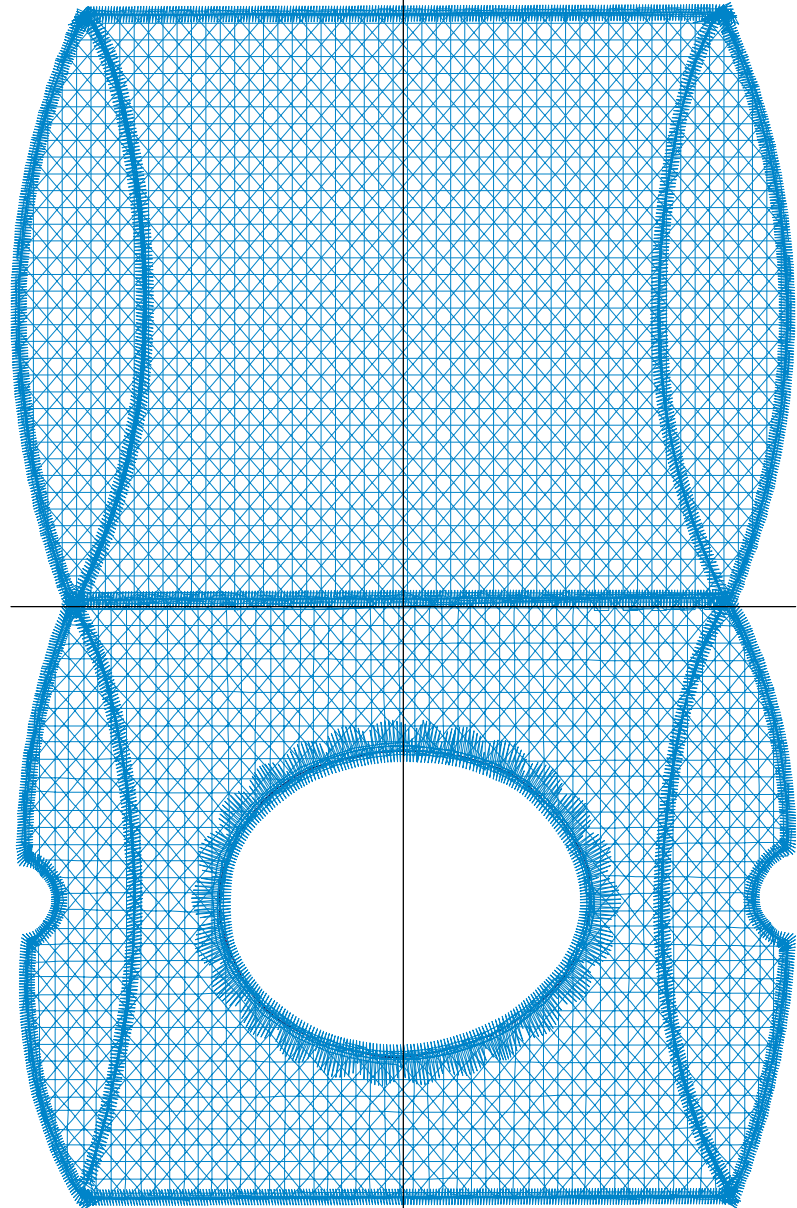

Design Name: atwnls0815-5x7	Customer Name:	Machine Set: Default	
Size=109.20 mm x 168.00 mm	Stitch No.=20272	ChangeColor No.=5	Trim No.=5

Design Note:

No.	Thread	Length(m)
1.	 Robison Anton Super Brite Poly.China Blue.5823	48.54
2.	 Robison Anton Super Brite Poly.Passion.5591	0.16
3.	 Robison Anton Super Brite Poly.Fleet Blue.5750	0.16
4.	 Robison Anton Super Brite Poly.China Blue.5823	4.19
5.	 Robison Anton Super Brite Poly.Sun Gold.5512	0.55
6.	 Robison Anton Super Brite Poly.Pollen Gold.5856	0.88

ZOOM 95%

Color Sequence:

Design Name: atwnls0816-5x7	Customer Name:	Machine Set: Default	
Size=109.20 mm x 168.00 mm	Stitch No.=19726	ChangeColor No.=3	Trim No.=5

Design Note:

No.	Thread	Length(m)
1.	 Robison Anton Super Brite Poly.China Blue.5823	48.54
2.	 Robison Anton Super Brite Poly.Passion.5591	0.16
3.	 Robison Anton Super Brite Poly.Fleet Blue.5750	0.16
4.	 Robison Anton Super Brite Poly.China Blue.5823	4.19

ZOOM 95%

Color Sequence:

Design Name: atwnls0817-5x7	Customer Name:	Machine Set: Default	
Size=109.20 mm x 168.00 mm	Stitch No.=21947	ChangeColor No.=5	Trim No.=9

Design Note:

No.	Thread	Length(m)
1.	 Robison Anton Super Brite Poly.China Blue.5823	48.54
2.	 Robison Anton Super Brite Poly.Passion.5591	0.16
3.	 Robison Anton Super Brite Poly.Fleet Blue.5750	0.16
4.	 Robison Anton Super Brite Poly.China Blue.5823	4.19
5.	 Robison Anton Super Brite Poly.Green Dust.5757	0.83
6.	 Robison Anton Super Brite Poly.Cranberry.5570	3.41

ZOOM 95%

Color Sequence: