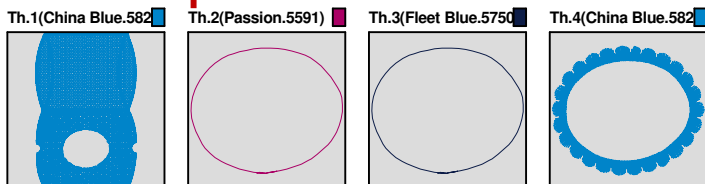

Design Name: atwnls0815-5x7	Customer Name:	Machine Set: Default	
Size=109.20 mm x 168.00 mm	Stitch No.=20272	ChangeColor No.=5	Trim No.=5

Design Note:

No.	Thread	Length(m)
1.	 Robison Anton Super Brite Poly.China Blue.5823	48.54
2.	 Robison Anton Super Brite Poly.Passion.5591	0.16
3.	 Robison Anton Super Brite Poly.Fleet Blue.5750	0.16
4.	 Robison Anton Super Brite Poly.China Blue.5823	4.19
5.	 Robison Anton Super Brite Poly.Sun Gold.5512	0.55
6.	 Robison Anton Super Brite Poly.Pollen Gold.5856	0.88

ZOOM 95%

Color Sequence:

Design Name: atwnls0816-5x7	Customer Name:	Machine Set: Default	
Size=109.20 mm x 168.00 mm	Stitch No.=19726	ChangeColor No.=3	Trim No.=5

Design Note:

No.	Thread	Length(m)
1.	 Robison Anton Super Brite Poly.China Blue.5823	48.54
2.	 Robison Anton Super Brite Poly.Passion.5591	0.16
3.	 Robison Anton Super Brite Poly.Fleet Blue.5750	0.16
4.	 Robison Anton Super Brite Poly.China Blue.5823	4.19

ZOOM 95%

Color Sequence:

Design Name: atwnls0817-5x7	Customer Name:	Machine Set: Default	
Size=109.20 mm x 168.00 mm	Stitch No.=21947	ChangeColor No.=5	Trim No.=9

Design Note:

No.	Thread	Length(m)
1.	 Robison Anton Super Brite Poly.China Blue.5823	48.54
2.	 Robison Anton Super Brite Poly.Passion.5591	0.16
3.	 Robison Anton Super Brite Poly.Fleet Blue.5750	0.16
4.	 Robison Anton Super Brite Poly.China Blue.5823	4.19
5.	 Robison Anton Super Brite Poly.Green Dust.5757	0.83
6.	 Robison Anton Super Brite Poly.Cranberry.5570	3.41