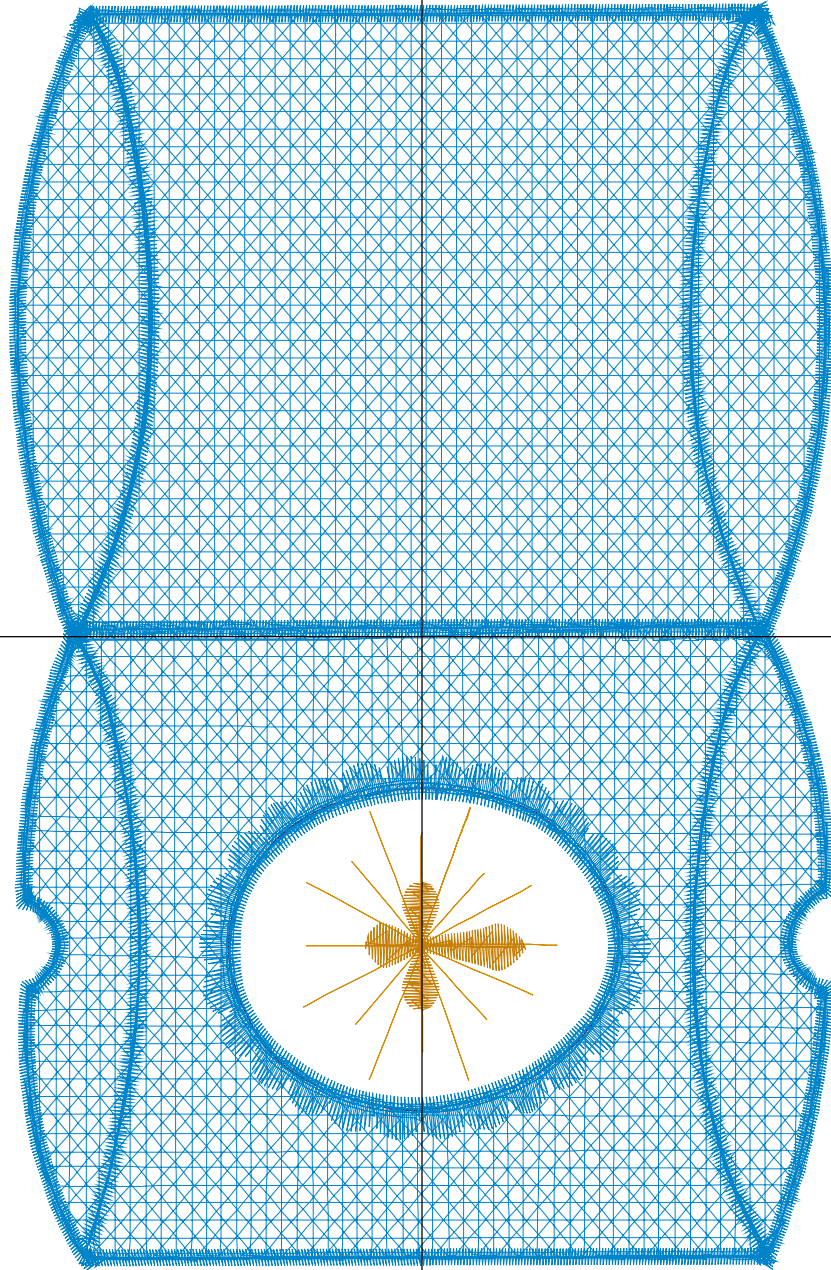

Design Name: atwnls0815-5x7	Customer Name:	Machine Set: Default	
Size=109.20 mm x 168.00 mm	Stitch No.=20272	ChangeColor No.=5	Trim No.=5

Design Note:

No.	Thread	Length(m)
1.	 Robison Anton Super Brite Poly.China Blue.5823	48.54
2.	 Robison Anton Super Brite Poly.Passion.5591	0.16
3.	 Robison Anton Super Brite Poly.Fleet Blue.5750	0.16
4.	 Robison Anton Super Brite Poly.China Blue.5823	4.19
5.	 Robison Anton Super Brite Poly.Sun Gold.5512	0.55
6.	 Robison Anton Super Brite Poly.Pollen Gold.5856	0.88

ZOOM 95%

Color Sequence:

Design Name: atwnls0816-5x7	Customer Name:	Machine Set: Default	
Size=109.20 mm x 168.00 mm	Stitch No.=19726	ChangeColor No.=3	Trim No.=5

Design Note:

No.	Thread	Length(m)
1.	 Robison Anton Super Brite Poly.China Blue.5823	48.54
2.	 Robison Anton Super Brite Poly.Passion.5591	0.16
3.	 Robison Anton Super Brite Poly.Fleet Blue.5750	0.16
4.	 Robison Anton Super Brite Poly.China Blue.5823	4.19

ZOOM 95%

Color Sequence:

Design Name: atwnls0817-5x7	Customer Name:	Machine Set: Default	
Size=109.20 mm x 168.00 mm	Stitch No.=21947	ChangeColor No.=5	Trim No.=9

Design Note:

No.	Thread	Length(m)
1.	 Robison Anton Super Brite Poly.China Blue.5823	48.54
2.	 Robison Anton Super Brite Poly.Passion.5591	0.16
3.	 Robison Anton Super Brite Poly.Fleet Blue.5750	0.16
4.	 Robison Anton Super Brite Poly.China Blue.5823	4.19
5.	 Robison Anton Super Brite Poly.Green Dust.5757	0.83
6.	 Robison Anton Super Brite Poly.Cranberry.5570	3.41

ZOOM 95%

Color Sequence: