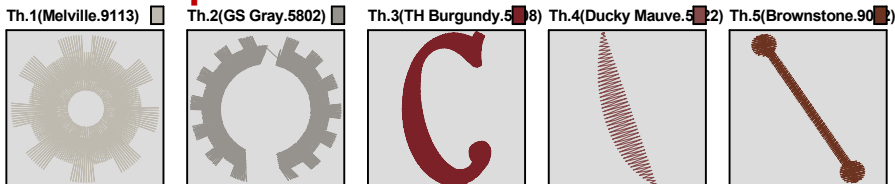

ZOOM 100%

Color Sequence:

Design Name: atwkm1482-b	Date: 2019-04-04 23:20:51	Customer Name:	Machine Set: Default
Size=81.00 mm x 98.40 mm	Stitch No.=12864	ChangeColor No.=4	Trim No.=3

Design Note:

No.	Thread	Length(m)
1.	Robison Anton Super Brite Poly.Melville.9113	7.31
2.	Robison Anton Super Brite Poly.GS Gray.5802	4.92
3.	Robison Anton Super Brite Poly.TH Burgundy.5908	18.33
4.	Robison Anton Super Brite Poly.Ducky Mauve.5722	0.86
5.	Robison Anton Super Brite Poly.Brownstone.9042	0.88

ZOOM 100%

Color Sequence:

Design Name: atwkm1483-c	Date: 2019-04-04 23:21:17	Customer Name:	Machine Set: Default
Size=72.00 mm x 98.30 mm	Stitch No.=8001	ChangeColor No.=4	Trim No.=2

Design Note:

No.	Thread	Length(m)
1.	 Robison Anton Super Brite Poly.Melville.9113	3.35
2.	 Robison Anton Super Brite Poly.GS Gray.5802	4.31
3.	 Robison Anton Super Brite Poly.TH Burgundy.5908	11.13
4.	 Robison Anton Super Brite Poly.Ducky Mauve.5722	0.74
5.	 Robison Anton Super Brite Poly.Brownstone.9042	0.74

ZOOM 100%

Color Sequence:

Design Name: atwkm1484-d	Date: 2019-04-04 22:50:04	Customer Name:	Machine Set: Default
Size=69.00 mm x 98.50 mm	Stitch No.=10793	ChangeColor No.=4	Trim No.=3

Design Note:

No.	Thread	Length(m)
1.	 Robison Anton Super Brite Poly.Melville.9113	5.28
2.	 Robison Anton Super Brite Poly.GS Gray.5802	4.21
3.	 Robison Anton Super Brite Poly.TH Burgundy.5908	16.09
4.	 Robison Anton Super Brite Poly.Ducky Mauve.5722	0.99
5.	 Robison Anton Super Brite Poly.Brownstone.9042	0.92