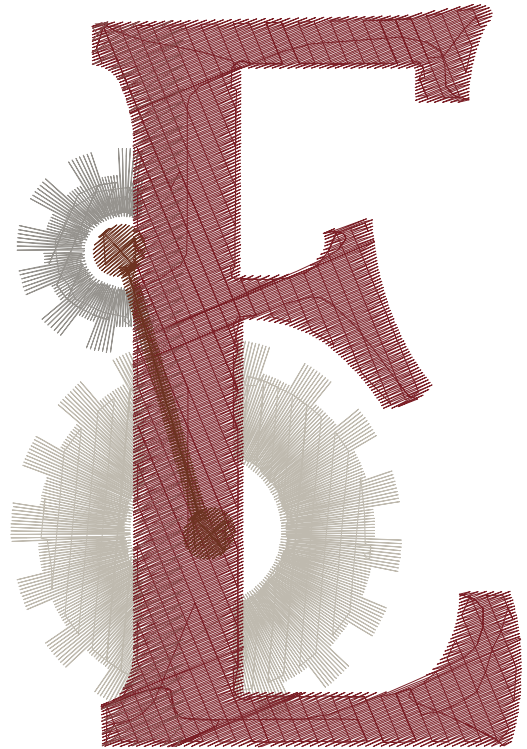

ZOOM 100%

Color Sequence:

Design Name: atwkm1484-d	Date: 2019-04-04 22:50:04	Customer Name:	Machine Set: Default
Size=69.00 mm x 98.50 mm	Stitch No.=10793	ChangeColor No.=4	Trim No.=3

Design Note:

No.	Thread	Length(m)
1.	 Robison Anton Super Brite Poly.Melville.9113	5.28
2.	 Robison Anton Super Brite Poly.GS Gray.5802	4.21
3.	 Robison Anton Super Brite Poly.TH Burgundy.5908	16.09
4.	 Robison Anton Super Brite Poly.Ducky Mauve.5722	0.99
5.	 Robison Anton Super Brite Poly.Brownstone.9042	0.92

ZOOM 100%

Color Sequence:

Design Name: atwkm1485-e	Date: 2019-04-04 23:07:33	Customer Name:	Machine Set: Default
Size=67.50 mm x 98.20 mm	Stitch No.=9840	ChangeColor No.=4	Trim No.=2

Design Note:

No.	Thread	Length(m)
1.	 Robison Anton Super Brite Poly.Melville.9113	8.04
2.	 Robison Anton Super Brite Poly.GS Gray.5802	1.60
3.	 Robison Anton Super Brite Poly.TH Burgundy.5908	14.24
4.	 Robison Anton Super Brite Poly.Ducky Mauve.5722	0.98
5.	 Robison Anton Super Brite Poly.Brownstone.9042	0.91

ZOOM 100%

Color Sequence:

Design Name: atwkm1486-f	Date: 2019-04-04 23:23:24	Customer Name:	Machine Set: Default
Size=80.40 mm x 99.00 mm	Stitch No.=10603	ChangeColor No.=4	Trim No.=2

Design Note:

No.	Thread	Length(m)
1.	Robison Anton Super Brite Poly.Melville.9113	4.72
2.	Robison Anton Super Brite Poly.GS Gray.5802	10.34
3.	Robison Anton Super Brite Poly.TH Burgundy.5908	9.54
4.	Robison Anton Super Brite Poly.Ducky Mauve.5722	1.00
5.	Robison Anton Super Brite Poly.Brownstone.9042	0.98

ZOOM 100%

Color Sequence:

Design Name: atwkm1487-g	Date: 2019-04-04 23:25:21	Customer Name:	Machine Set: Default
Size=80.00 mm x 98.30 mm	Stitch No.=10879	ChangeColor No.=4	Trim No.=3

Design Note:

No.	Thread	Length(m)
1.	 Robison Anton Super Brite Poly.Melville.9113	5.78
2.	 Robison Anton Super Brite Poly.GS Gray.5802	6.57
3.	 Robison Anton Super Brite Poly.TH Burgundy.5908	14.00
4.	 Robison Anton Super Brite Poly.Ducky Mauve.5722	0.73
5.	 Robison Anton Super Brite Poly.Brownstone.9042	0.99