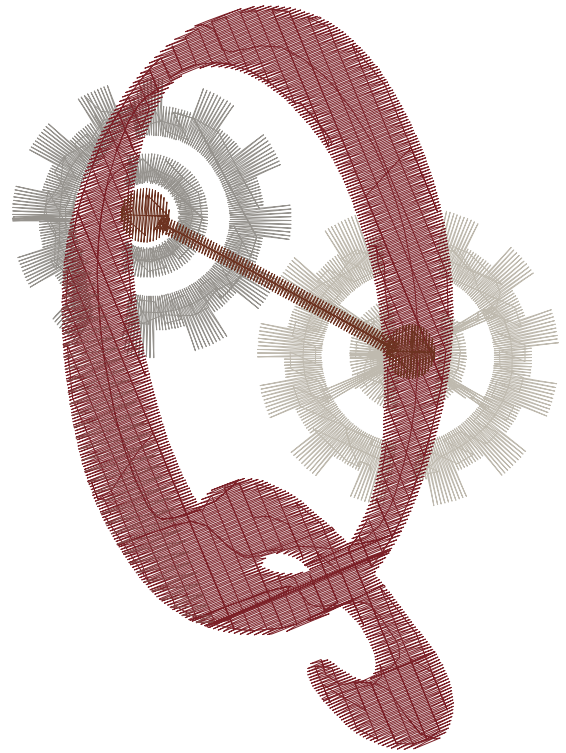

ZOOM 100%

Color Sequence:

Design Name: atwkm1496-p	Date: 2019-04-13 22:50:30	Customer Name:	Machine Set: Default
Size=71.40 mm x 98.40 mm	Stitch No.=9501	ChangeColor No.=4	Trim No.=3

Design Note:

No.	Thread	Length(m)
1.	Robison Anton Super Brite Poly.Melville.9113	2.91
2.	Robison Anton Super Brite Poly.GS Gray.5802	6.56
3.	Robison Anton Super Brite Poly.TH Burgundy.5908	13.25
4.	Robison Anton Super Brite Poly.Ducky Mauve.5722	1.01
5.	Robison Anton Super Brite Poly.Brownstone.9042	0.91

ZOOM 100%

Color Sequence:

Design Name: atwkm1497-q	Date: 2019-04-13 22:54:47	Customer Name:	Machine Set: Default
Size=72.20 mm x 98.30 mm	Stitch No.=9217	ChangeColor No.=4	Trim No.=2

Design Note:

No.	Thread	Length(m)
1.	Robison Anton Super Brite Poly.Melville.9113	4.56
2.	Robison Anton Super Brite Poly.GS Gray.5802	3.93
3.	Robison Anton Super Brite Poly.TH Burgundy.5908	12.39
4.	Robison Anton Super Brite Poly.Ducky Mauve.5722	0.52
5.	Robison Anton Super Brite Poly.Brownstone.9042	0.92

ZOOM 100%

Color Sequence:

Design Name: atwkm1498-r	Date: 2019-04-13 22:56:02	Customer Name:	Machine Set: Default
Size=82.60 mm x 98.40 mm	Stitch No.=11857	ChangeColor No.=4	Trim No.=3

Design Note:

No.	Thread	Length(m)
1.	Robison Anton Super Brite Poly.Melville.9113	4.52
2.	Robison Anton Super Brite Poly.GS Gray.5802	6.08
3.	Robison Anton Super Brite Poly.TH Burgundy.5908	17.66
4.	Robison Anton Super Brite Poly.Ducky Mauve.5722	0.95
5.	Robison Anton Super Brite Poly.Brownstone.9042	0.98

ZOOM 100%

Color Sequence:

Design Name: atwkm1499-s	Date: 2019-04-13 22:57:36	Customer Name:	Machine Set: Default
Size=85.00 mm x 99.80 mm	Stitch No.=10139	ChangeColor No.=4	Trim No.=4

Design Note:

No.	Thread	Length(m)
1.	Robison Anton Super Brite Poly.Melville.9113	6.53
2.	Robison Anton Super Brite Poly.GS Gray.5802	2.79
3.	Robison Anton Super Brite Poly.TH Burgundy.5908	14.07
4.	Robison Anton Super Brite Poly.Ducky Mauve.5722	1.47
5.	Robison Anton Super Brite Poly.Brownstone.9042	1.00