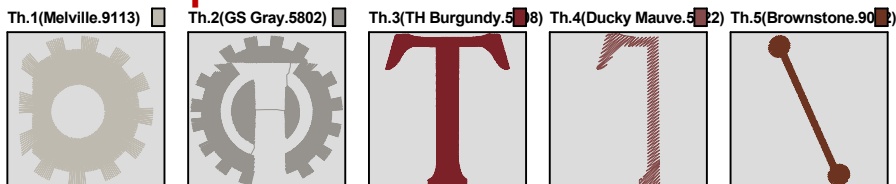

ZOOM 98%

Color Sequence:

Design Name: atwkm1500-t	Date: 2019-04-24 15:05:59	Customer Name:	Machine Set: Default
Size=75.30 mm x 99.00 mm	Stitch No.=10175	ChangeColor No.=4	Trim No.=2

Design Note:

No.	Thread	Length(m)
1.	Robison Anton Super Brite Poly.Melville.9113	5.47
2.	Robison Anton Super Brite Poly.GS Gray.5802	6.93
3.	Robison Anton Super Brite Poly.TH Burgundy.5908	10.73
4.	Robison Anton Super Brite Poly.Ducky Mauve.5722	1.28
5.	Robison Anton Super Brite Poly.Brownstone.9042	0.99

ZOOM 100%

Color Sequence:

Design Name: atwkm1501-u	Date: 2019-04-24 15:08:24	Customer Name:	Machine Set: Default
Size=87.00 mm x 98.20 mm	Stitch No.=12787	ChangeColor No.=4	Trim No.=3

Design Note:

No.	Thread	Length(m)
1.	Robison Anton Super Brite Poly.Melville.9113	9.54
2.	Robison Anton Super Brite Poly.GS Gray.5802	5.68
3.	Robison Anton Super Brite Poly.TH Burgundy.5908	15.13
4.	Robison Anton Super Brite Poly.Ducky Mauve.5722	0.88
5.	Robison Anton Super Brite Poly.Brownstone.9042	0.97