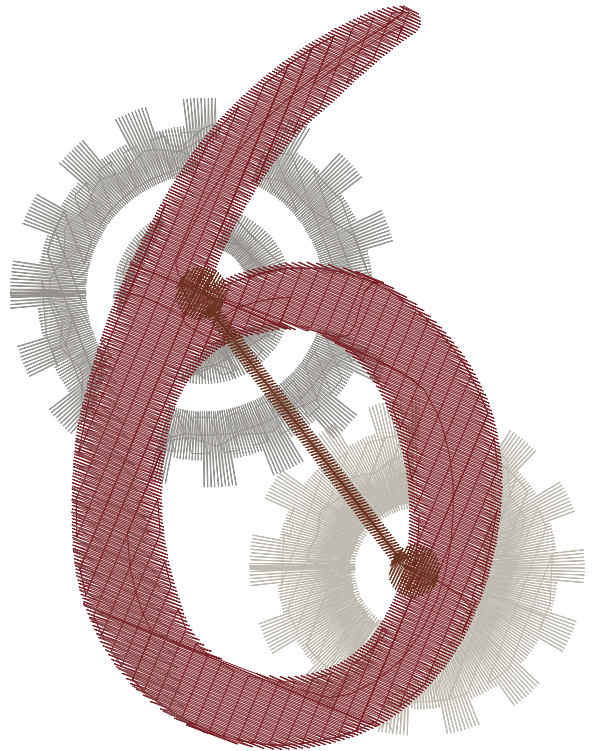

ZOOM 100%

Color Sequence:

Design Name: atwkm1515	Date: 2019-05-15 10:09:38	Customer Name:	Machine Set: Default
Size=74.90 mm x 98.10 mm	Stitch No.=10270	ChangeColor No.=4	Trim No.=3

Design Note:

No.	Thread	Length(m)
1.	Robison Anton Super Brite Poly.Melville.9113	6.24
2.	Robison Anton Super Brite Poly.GS Gray.5802	7.10
3.	Robison Anton Super Brite Poly.TH Burgundy.5908	10.64
4.	Robison Anton Super Brite Poly.Ducky Mauve.5722	0.84
5.	Robison Anton Super Brite Poly.Brownstone.9042	0.93

ZOOM 100%

Color Sequence:

Design Name: atwkm1516	Date: 2019-05-15 14:10:36	Customer Name:	Machine Set: Default
Size=76.00 mm x 98.30 mm	Stitch No.=10714	ChangeColor No.=4	Trim No.=7

Design Note:

No.	Thread	Length(m)
1.	Robison Anton Super Brite Poly.Melville.9113	6.28
2.	Robison Anton Super Brite Poly.GS Gray.5802	6.25
3.	Robison Anton Super Brite Poly.TH Burgundy.5908	12.79
4.	Robison Anton Super Brite Poly.Ducky Mauve.5722	0.55
5.	Robison Anton Super Brite Poly.Brownstone.9042	1.02

ZOOM 100%

Color Sequence:

Design Name: atwkm1517	Date: 2019-05-15 14:11:38	Customer Name:	Machine Set: Default
Size=64.40 mm x 98.10 mm	Stitch No.=9017	ChangeColor No.=4	Trim No.=4

Design Note:

No.	Thread	Length(m)
1.	Robison Anton Super Brite Poly.Melville.9113	7.79
2.	Robison Anton Super Brite Poly.GS Gray.5802	2.81
3.	Robison Anton Super Brite Poly.TH Burgundy.5908	9.01
4.	Robison Anton Super Brite Poly.Ducky Mauve.5722	1.50
5.	Robison Anton Super Brite Poly.Brownstone.9042	0.90

ZOOM 100%

Color Sequence:

Design Name: atwkm1518	Date: 2019-05-15 14:12:37	Customer Name:	Machine Set: Default
Size=80.80 mm x 98.70 mm	Stitch No.=11662	ChangeColor No.=4	Trim No.=6

Design Note:

No.	Thread	Length(m)
1.	Robison Anton Super Brite Poly.Melville.9113	8.59
2.	Robison Anton Super Brite Poly.GS Gray.5802	3.64
3.	Robison Anton Super Brite Poly.TH Burgundy.5908	15.02
4.	Robison Anton Super Brite Poly.Ducky Mauve.5722	1.70
5.	Robison Anton Super Brite Poly.Brownstone.9042	0.96