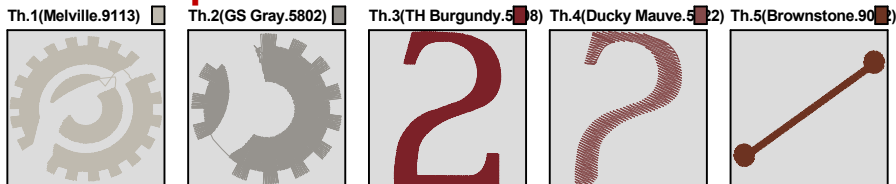

ZOOM 100%

Color Sequence:

Design Name: atwkm1512	Date: 2019-05-14 21:55:07	Customer Name:	Machine Set: Default
Size=91.40 mm x 98.20 mm	Stitch No.=11779	ChangeColor No.=4	Trim No.=2

Design Note:

No.	Thread	Length(m)
1.	Robison Anton Super Brite Poly.Melville.9113	9.19
2.	Robison Anton Super Brite Poly.GS Gray.5802	5.52
3.	Robison Anton Super Brite Poly.TH Burgundy.5908	11.35
4.	Robison Anton Super Brite Poly.Ducky Mauve.5722	2.58
5.	Robison Anton Super Brite Poly.Brownstone.9042	1.01

ZOOM 100%

Color Sequence:

Design Name: atwkm1513	Date: 2019-05-14 22:00:01	Customer Name:	Machine Set: Default
Size=86.40 mm x 98.40 mm	Stitch No.=10016	ChangeColor No.=4	Trim No.=4

Design Note:

No.	Thread	Length(m)
1.	Robison Anton Super Brite Poly.Melville.9113	4.71
2.	Robison Anton Super Brite Poly.GS Gray.5802	6.14
3.	Robison Anton Super Brite Poly.TH Burgundy.5908	12.79
4.	Robison Anton Super Brite Poly.Ducky Mauve.5722	0.88
5.	Robison Anton Super Brite Poly.Brownstone.9042	0.98