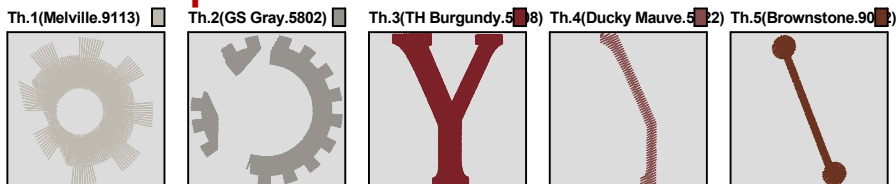

ZOOM 100%

Color Sequence:

Design Name: atwkm1505-y	Date: 2019-04-24 15:59:13	Customer Name:	Machine Set: Default
Size=74.00 mm x 98.40 mm	Stitch No.=8674	ChangeColor No.=4	Trim No.=4

No.	Thread	Length(m)
1.	Robison Anton Super Brite Poly.Melville.9113	2.59
2.	Robison Anton Super Brite Poly.GS Gray.5802	4.57
3.	Robison Anton Super Brite Poly.TH Burgundy.5908	13.21
4.	Robison Anton Super Brite Poly.Ducky Mauve.5722	0.98
5.	Robison Anton Super Brite Poly.Brownstone.9042	0.95

ZOOM 100%

Color Sequence:

Design Name: atwkm1506-z	Date: 2019-04-24 16:01:11	Customer Name:	Machine Set: Default
Size=69.50 mm x 98.70 mm	Stitch No.=10563	ChangeColor No.=4	Trim No.=3

No.	Thread	Length(m)
1.	Robison Anton Super Brite Poly.Melville.9113	6.53
2.	Robison Anton Super Brite Poly.GS Gray.5802	4.05
3.	Robison Anton Super Brite Poly.TH Burgundy.5908	13.45
4.	Robison Anton Super Brite Poly.Ducky Mauve.5722	1.58
5.	Robison Anton Super Brite Poly.Brownstone.9042	0.93