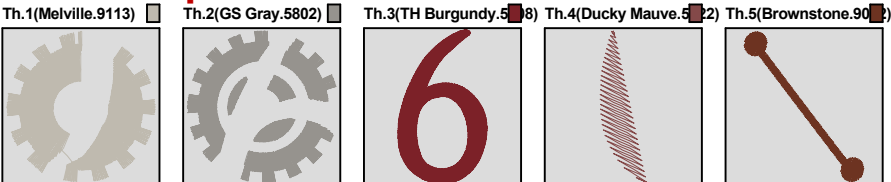

ZOOM 100%

Color Sequence:

Design Name: atwkm1515	Date: 2019-05-15 10:09:38	Customer Name:	Machine Set: Default
Size=74.90 mm x 98.10 mm	Stitch No.=10270	ChangeColor No.=4	Trim No.=3

Design Note:

No.	Thread	Length(m)
1.	Robison Anton Super Brite Poly.Melville.9113	6.24
2.	Robison Anton Super Brite Poly.GS Gray.5802	7.10
3.	Robison Anton Super Brite Poly.TH Burgundy.5908	10.64
4.	Robison Anton Super Brite Poly.Ducky Mauve.5722	0.84
5.	Robison Anton Super Brite Poly.Brownstone.9042	0.93

ZOOM 100%

Color Sequence:

Design Name: atwkm1516	Date: 2019-05-15 14:10:36	Customer Name:	Machine Set: Default
Size=76.00 mm x 98.30 mm	Stitch No.=10714	ChangeColor No.=4	Trim No.=7

Design Note:

No.	Thread	Length(m)
1.	Robison Anton Super Brite Poly.Melville.9113	6.28
2.	Robison Anton Super Brite Poly.GS Gray.5802	6.25
3.	Robison Anton Super Brite Poly.TH Burgundy.5908	12.79
4.	Robison Anton Super Brite Poly.Ducky Mauve.5722	0.55
5.	Robison Anton Super Brite Poly.Brownstone.9042	1.02

ZOOM 100%

Color Sequence:

Design Name: atwkm1517	Date: 2019-05-15 14:11:38	Customer Name:	Machine Set: Default
Size=64.40 mm x 98.10 mm	Stitch No.=9017	ChangeColor No.=4	Trim No.=4

Design Note:

No.	Thread	Length(m)
1.	Robison Anton Super Brite Poly.Melville.9113	7.79
2.	Robison Anton Super Brite Poly.GS Gray.5802	2.81
3.	Robison Anton Super Brite Poly.TH Burgundy.5908	9.01
4.	Robison Anton Super Brite Poly.Ducky Mauve.5722	1.50
5.	Robison Anton Super Brite Poly.Brownstone.9042	0.90