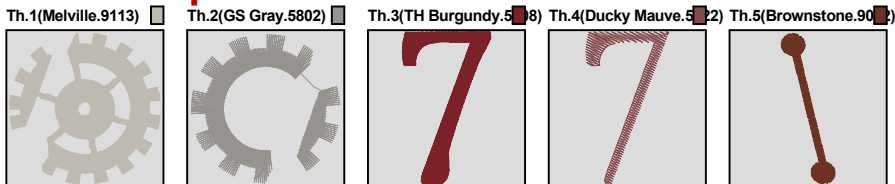

ZOOM 100%

Color Sequence:

Design Name: atwkm1516	Date: 2019-05-15 14:10:36	Customer Name:	Machine Set: Default
Size=76.00 mm x 98.30 mm	Stitch No.=10714	ChangeColor No.=4	Trim No.=7

Design Note:

No.	Thread	Length(m)
1.	Robison Anton Super Brite Poly.Melville.9113	6.28
2.	Robison Anton Super Brite Poly.GS Gray.5802	6.25
3.	Robison Anton Super Brite Poly.TH Burgundy.5908	12.79
4.	Robison Anton Super Brite Poly.Ducky Mauve.5722	0.55
5.	Robison Anton Super Brite Poly.Brownstone.9042	1.02

ZOOM 100%

Color Sequence:

Design Name: atwkm1517	Date: 2019-05-15 14:11:38	Customer Name:	Machine Set: Default
Size=64.40 mm x 98.10 mm	Stitch No.=9017	ChangeColor No.=4	Trim No.=4

Design Note:

No.	Thread	Length(m)
1.	Robison Anton Super Brite Poly.Melville.9113	7.79
2.	Robison Anton Super Brite Poly.GS Gray.5802	2.81
3.	Robison Anton Super Brite Poly.TH Burgundy.5908	9.01
4.	Robison Anton Super Brite Poly.Ducky Mauve.5722	1.50
5.	Robison Anton Super Brite Poly.Brownstone.9042	0.90

ZOOM 100%

Color Sequence:

Design Name: atwkm1518	Date: 2019-05-15 14:12:37	Customer Name:	Machine Set: Default
Size=80.80 mm x 98.70 mm	Stitch No.=11662	ChangeColor No.=4	Trim No.=6

Design Note:

No.	Thread	Length(m)
1.	Robison Anton Super Brite Poly.Melville.9113	8.59
2.	Robison Anton Super Brite Poly.GS Gray.5802	3.64
3.	Robison Anton Super Brite Poly.TH Burgundy.5908	15.02
4.	Robison Anton Super Brite Poly.Ducky Mauve.5722	1.70
5.	Robison Anton Super Brite Poly.Brownstone.9042	0.96