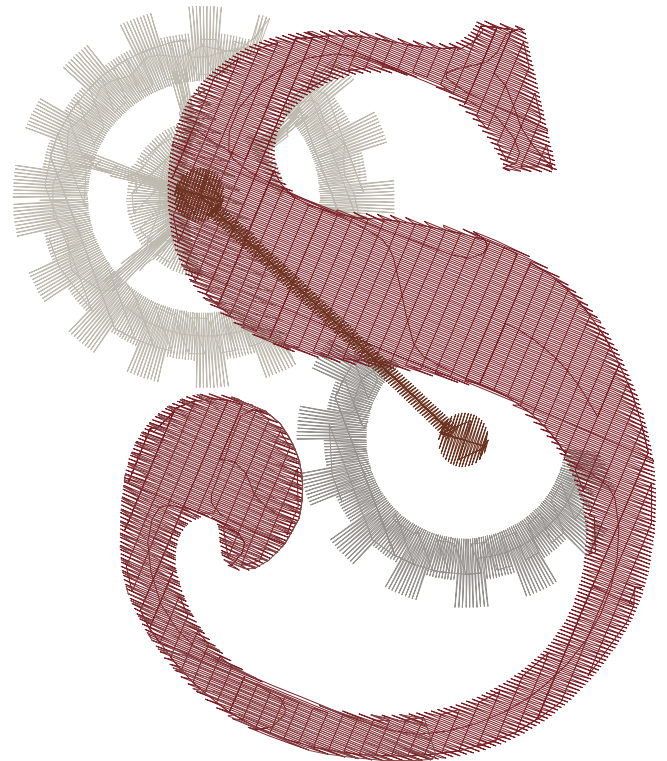

Design Name: atwkm1499-s	Date: 2019-04-13 22:57:36	Customer Name:	Machine Set: Default
Size=85.00 mm x 99.80 mm	Stitch No.=10139	ChangeColor No.=4	Trim No.=4

Design Note:

No.	Thread	Length(m)
1.	Robison Anton Super Brite Poly.Melville.9113	6.53
2.	Robison Anton Super Brite Poly.GS Gray.5802	2.79
3.	Robison Anton Super Brite Poly.TH Burgundy.5908	14.07
4.	Robison Anton Super Brite Poly.Ducky Mauve.5722	1.47
5.	Robison Anton Super Brite Poly.Brownstone.9042	1.00

ZOOM 100%