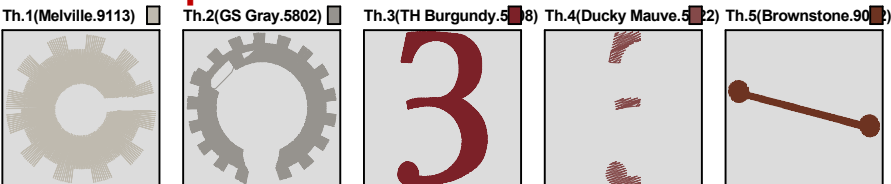

ZOOM 100%

Color Sequence:

Design Name: atwkm1513	Date: 2019-05-14 22:00:01	Customer Name:	Machine Set: Default
Size=86.40 mm x 98.40 mm	Stitch No.=10016	ChangeColor No.=4	Trim No.=4

Design Note:

No.	Thread	Length(m)
1.	Robison Anton Super Brite Poly.Melville.9113	4.71
2.	Robison Anton Super Brite Poly.GS Gray.5802	6.14
3.	Robison Anton Super Brite Poly.TH Burgundy.5908	12.79
4.	Robison Anton Super Brite Poly.Ducky Mauve.5722	0.88
5.	Robison Anton Super Brite Poly.Brownstone.9042	0.98

ZOOM 100%

Color Sequence:

Design Name: atwkm1514	Date: 2019-05-15 10:14:49	Customer Name:	Machine Set: Default
Size=78.20 mm x 98.80 mm	Stitch No.=10361	ChangeColor No.=4	Trim No.=2

Design Note:

No.	Thread	Length(m)
1.	Robison Anton Super Brite Poly.Melville.9113	7.06
2.	Robison Anton Super Brite Poly.GS Gray.5802	2.62
3.	Robison Anton Super Brite Poly.TH Burgundy.5908	13.82
4.	Robison Anton Super Brite Poly.Ducky Mauve.5722	2.17
5.	Robison Anton Super Brite Poly.Brownstone.9042	0.91