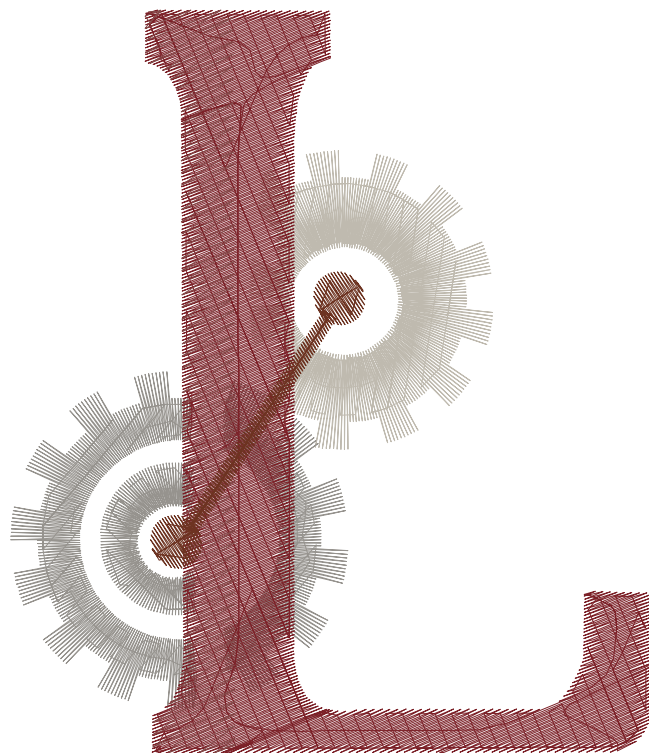

ZOOM 100%

Color Sequence:

Design Name: atwkm1491-k	Date: 2019-04-11 20:05:40	Customer Name:	Machine Set: Default
Size=84.40 mm x 98.20 mm	Stitch No.=12378	ChangeColor No.=4	Trim No.=2

Design Note:

No.	Thread	Length(m)
1.	Robison Anton Super Brite Poly.Melville.9113	4.09
2.	Robison Anton Super Brite Poly.GS Gray.5802	7.63
3.	Robison Anton Super Brite Poly.TH Burgundy.5908	18.09
4.	Robison Anton Super Brite Poly.Ducky Mauve.5722	1.01
5.	Robison Anton Super Brite Poly.Brownstone.9042	1.03

ZOOM 100%

Color Sequence:

Design Name: atwkm1492-l	Date: 2019-04-11 20:07:39	Customer Name:	Machine Set: Default
Size=84.80 mm x 98.40 mm	Stitch No.=9505	ChangeColor No.=4	Trim No.=4

Design Note:

No.	Thread	Length(m)
1.	Robison Anton Super Brite Poly.Melville.9113	4.85
2.	Robison Anton Super Brite Poly.GS Gray.5802	5.54
3.	Robison Anton Super Brite Poly.TH Burgundy.5908	11.74
4.	Robison Anton Super Brite Poly.Ducky Mauve.5722	1.03
5.	Robison Anton Super Brite Poly.Brownstone.9042	0.91

ZOOM 100%

Color Sequence:

Design Name: atwkm1493-m	Date: 2019-04-11 20:09:23	Customer Name:	Machine Set: Default
Size=106.40 mm x 98.50 mm	Stitch No.=13776	ChangeColor No.=4	Trim No.=1

Design Note:

No.	Thread	Length(m)
1.	 Robison Anton Super Brite Poly.Melville.9113	6.77
2.	 Robison Anton Super Brite Poly.GS Gray.5802	4.24
3.	 Robison Anton Super Brite Poly.TH Burgundy.5908	22.44
4.	 Robison Anton Super Brite Poly.Ducky Mauve.5722	0.93
5.	 Robison Anton Super Brite Poly.Brownstone.9042	1.14