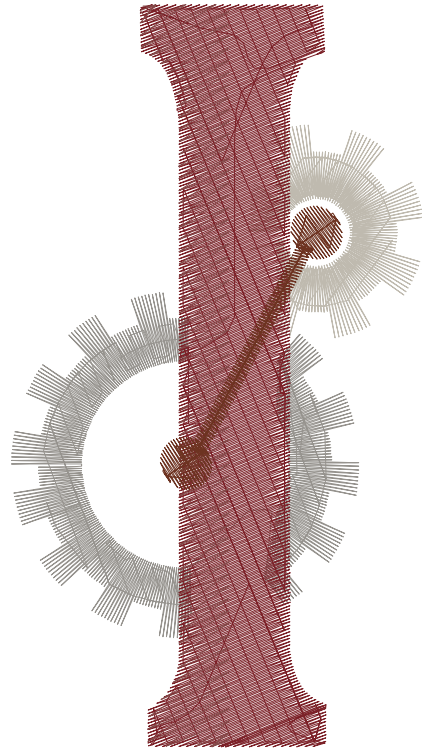

ZOOM 100%

Color Sequence:

Design Name: atwkm1488-h	Date: 2019-04-11 20:00:22	Customer Name:	Machine Set: Default
Size=82.80 mm x 98.30 mm	Stitch No.=12998	ChangeColor No.=4	Trim No.=4

Design Note:

No.	Thread	Length(m)
1.	Robison Anton Super Brite Poly.Melville.9113	8.17
2.	Robison Anton Super Brite Poly.GS Gray.5802	3.62
3.	Robison Anton Super Brite Poly.TH Burgundy.5908	19.97
4.	Robison Anton Super Brite Poly.Ducky Mauve.5722	1.09
5.	Robison Anton Super Brite Poly.Brownstone.9042	0.99

ZOOM 100%

Color Sequence:

Design Name: atwkm1489-i	Date: 2019-04-11 20:04:08	Customer Name:	Machine Set: Default
Size=54.40 mm x 98.20 mm	Stitch No.=6791	ChangeColor No.=4	Trim No.=3

Design Note:

No.	Thread	Length(m)
1.	Robison Anton Super Brite Poly.Melville.9113	2.22
2.	Robison Anton Super Brite Poly.GS Gray.5802	3.95
3.	Robison Anton Super Brite Poly.TH Burgundy.5908	9.22
4.	Robison Anton Super Brite Poly.Ducky Mauve.5722	1.01
5.	Robison Anton Super Brite Poly.Brownstone.9042	0.83

ZOOM 100%

Color Sequence:

Design Name: atwkm1490-j	Date: 2019-04-11 20:02:33	Customer Name:	Machine Set: Default
Size=61.00 mm x 98.60 mm	Stitch No.=7842	ChangeColor No.=4	Trim No.=4

Design Note:

No.	Thread	Length(m)
1.	Robison Anton Super Brite Poly.Melville.9113	3.90
2.	Robison Anton Super Brite Poly.GS Gray.5802	4.97
3.	Robison Anton Super Brite Poly.TH Burgundy.5908	8.58
4.	Robison Anton Super Brite Poly.Ducky Mauve.5722	0.71
5.	Robison Anton Super Brite Poly.Brownstone.9042	0.91

ZOOM 100%

Color Sequence:

Design Name: atwkm1491-k	Date: 2019-04-11 20:05:40	Customer Name:	Machine Set: Default
Size=84.40 mm x 98.20 mm	Stitch No.=12378	ChangeColor No.=4	Trim No.=2

Design Note:

No.	Thread	Length(m)
1.	Robison Anton Super Brite Poly.Melville.9113	4.09
2.	Robison Anton Super Brite Poly.GS Gray.5802	7.63
3.	Robison Anton Super Brite Poly.TH Burgundy.5908	18.09
4.	Robison Anton Super Brite Poly.Ducky Mauve.5722	1.01
5.	Robison Anton Super Brite Poly.Brownstone.9042	1.03