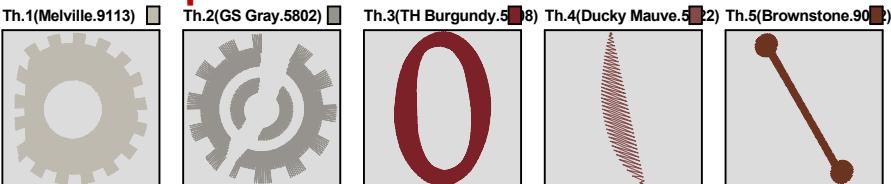

ZOOM 100%

Color Sequence:

Design Name: atwkm1510	Date: 2019-05-14 21:32:34	Customer Name:	Machine Set: Default
Size=70.80 mm x 98.80 mm	Stitch No.=10771	ChangeColor No.=4	Trim No.=6

Design Note:

No.	Thread	Length(m)
1.	Robison Anton Super Brite Poly.Melville.9113	9.59
2.	Robison Anton Super Brite Poly.GS Gray.5802	4.21
3.	Robison Anton Super Brite Poly.TH Burgundy.5908	11.76
4.	Robison Anton Super Brite Poly.Ducky Mauve.5722	0.75
5.	Robison Anton Super Brite Poly.Brownstone.9042	0.98

ZOOM 100%

Color Sequence:

Design Name: atwkm1511	Date: 2019-05-14 21:51:54	Customer Name:	Machine Set: Default
Size=61.00 mm x 98.80 mm	Stitch No.=6707	ChangeColor No.=4	Trim No.=2

Design Note:

No.	Thread	Length(m)
1.	Robison Anton Super Brite Poly.Melville.9113	3.96
2.	Robison Anton Super Brite Poly.GS Gray.5802	3.67
3.	Robison Anton Super Brite Poly.TH Burgundy.5908	7.06
4.	Robison Anton Super Brite Poly.Ducky Mauve.5722	0.83
5.	Robison Anton Super Brite Poly.Brownstone.9042	0.89