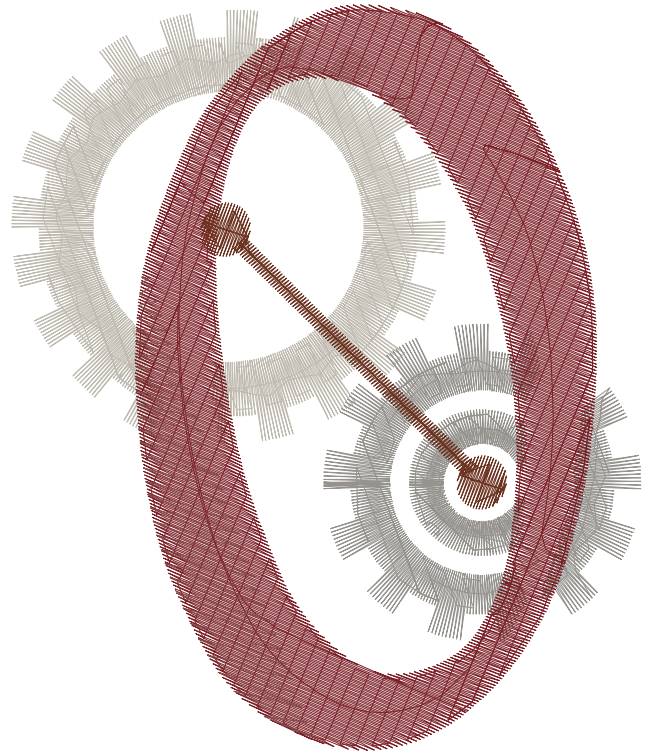

ZOOM 100%

Color Sequence:

Design Name: atwkm1494-n	Date: 2019-04-12 11:24:51	Customer Name:	Machine Set: Default
Size=89.70 mm x 98.50 mm	Stitch No.=14317	ChangeColor No.=4	Trim No.=5

Design Note:

No.	Thread	Length(m)
1.	Robison Anton Super Brite Poly.Melville.9113	5.91
2.	Robison Anton Super Brite Poly.GS Gray.5802	8.40
3.	Robison Anton Super Brite Poly.TH Burgundy.5908	21.39
4.	Robison Anton Super Brite Poly.Ducky Mauve.5722	0.84
5.	Robison Anton Super Brite Poly.Brownstone.9042	1.02

ZOOM 100%

Color Sequence:

Design Name: atwkm1494-o	Date: 2019-04-13 22:46:09	Customer Name:	Machine Set: Default
Size=83.20 mm x 98.70 mm	Stitch No.=11085	ChangeColor No.=4	Trim No.=2

Design Note:

No.	Thread	Length(m)
1.	Robison Anton Super Brite Poly.Melville.9113	7.40
2.	Robison Anton Super Brite Poly.GS Gray.5802	5.01
3.	Robison Anton Super Brite Poly.TH Burgundy.5908	13.49
4.	Robison Anton Super Brite Poly.Ducky Mauve.5722	0.63
5.	Robison Anton Super Brite Poly.Brownstone.9042	1.03

ZOOM 100%

Color Sequence:

Design Name: atwkm1496-p	Date: 2019-04-13 22:50:30	Customer Name:	Machine Set: Default
Size=71.40 mm x 98.40 mm	Stitch No.=9501	ChangeColor No.=4	Trim No.=3

Design Note:

No.	Thread	Length(m)
1.	Robison Anton Super Brite Poly.Melville.9113	2.91
2.	Robison Anton Super Brite Poly.GS Gray.5802	6.56
3.	Robison Anton Super Brite Poly.TH Burgundy.5908	13.25
4.	Robison Anton Super Brite Poly.Ducky Mauve.5722	1.01
5.	Robison Anton Super Brite Poly.Brownstone.9042	0.91

ZOOM 100%

Color Sequence:

Design Name: atwkm1497-q	Date: 2019-04-13 22:54:47	Customer Name:	Machine Set: Default
Size=72.20 mm x 98.30 mm	Stitch No.=9217	ChangeColor No.=4	Trim No.=2

Design Note:

No.	Thread	Length(m)
1.	Robison Anton Super Brite Poly.Melville.9113	4.56
2.	Robison Anton Super Brite Poly.GS Gray.5802	3.93
3.	Robison Anton Super Brite Poly.TH Burgundy.5908	12.39
4.	Robison Anton Super Brite Poly.Ducky Mauve.5722	0.52
5.	Robison Anton Super Brite Poly.Brownstone.9042	0.92