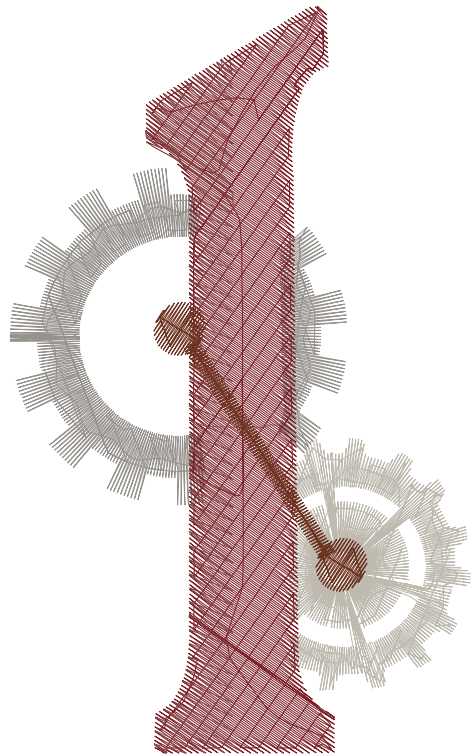

Design Name: atwkm1481-a	Date: 2019-04-04 23:19:46	Customer Name:	Machine Set: Default
Size=87.00 mm x 98.60 mm	Stitch No.=12452	ChangeColor No.=4	Trim No.=2

Design Note:

No.	Thread	Length(m)
1.	 Robison Anton Super Brite Poly.Storm Gail.9090	4.99
2.	 Robison Anton Super Brite Poly.Granite.9099	6.82
3.	 Robison Anton Super Brite Poly.TH Burgundy.5908	17.72
4.	 Robison Anton Super Brite Poly.Ducky Mauve.5722	0.92
5.	 Robison Anton Super Brite Poly.Brownstone.9042	0.87

ZOOM 100%

Color Sequence:

Design Name: atwkm1510	Date: 2019-05-14 21:32:34	Customer Name:	Machine Set: Default
Size=70.80 mm x 98.80 mm	Stitch No.=10771	ChangeColor No.=4	Trim No.=6

Design Note:

No.	Thread	Length(m)
1.	Robison Anton Super Brite Poly.Melville.9113	9.59
2.	Robison Anton Super Brite Poly.GS Gray.5802	4.21
3.	Robison Anton Super Brite Poly.TH Burgundy.5908	11.76
4.	Robison Anton Super Brite Poly.Ducky Mauve.5722	0.75
5.	Robison Anton Super Brite Poly.Brownstone.9042	0.98

ZOOM 100%

Color Sequence:

Design Name: atwkm1511	Date: 2019-05-14 21:51:54	Customer Name:	Machine Set: Default
Size=61.00 mm x 98.80 mm	Stitch No.=6707	ChangeColor No.=4	Trim No.=2

Design Note:

No.	Thread	Length(m)
1.	Robison Anton Super Brite Poly.Melville.9113	3.96
2.	Robison Anton Super Brite Poly.GS Gray.5802	3.67
3.	Robison Anton Super Brite Poly.TH Burgundy.5908	7.06
4.	Robison Anton Super Brite Poly.Ducky Mauve.5722	0.83
5.	Robison Anton Super Brite Poly.Brownstone.9042	0.89

ZOOM 100%

Color Sequence:

Design Name: atwkm1512	Date: 2019-05-14 21:55:07	Customer Name:	Machine Set: Default
Size=91.40 mm x 98.20 mm	Stitch No.=11779	ChangeColor No.=4	Trim No.=2

Design Note:

No.	Thread	Length(m)
1.	Robison Anton Super Brite Poly.Melville.9113	9.19
2.	Robison Anton Super Brite Poly.GS Gray.5802	5.52
3.	Robison Anton Super Brite Poly.TH Burgundy.5908	11.35
4.	Robison Anton Super Brite Poly.Ducky Mauve.5722	2.58
5.	Robison Anton Super Brite Poly.Brownstone.9042	1.01