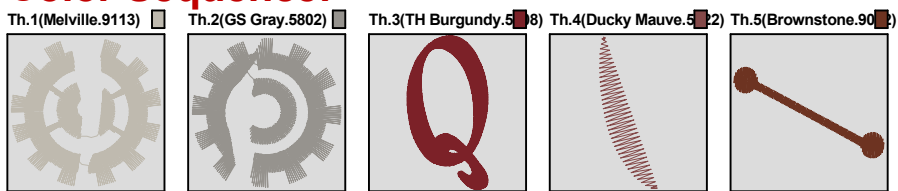

ZOOM 100%

Color Sequence:

Design Name: atwkm1496-p	Date: 2019-04-13 22:50:30	Customer Name:	Machine Set: Default
Size=71.40 mm x 98.40 mm	Stitch No.=9501	ChangeColor No.=4	Trim No.=3

Design Note:

No.	Thread	Length(m)
1.	Robison Anton Super Brite Poly.Melville.9113	2.91
2.	Robison Anton Super Brite Poly.GS Gray.5802	6.56
3.	Robison Anton Super Brite Poly.TH Burgundy.5908	13.25
4.	Robison Anton Super Brite Poly.Ducky Mauve.5722	1.01
5.	Robison Anton Super Brite Poly.Brownstone.9042	0.91

ZOOM 100%

Color Sequence:

Design Name: atwkm1497-q	Date: 2019-04-13 22:54:47	Customer Name:	Machine Set: Default
Size=72.20 mm x 98.30 mm	Stitch No.=9217	ChangeColor No.=4	Trim No.=2

Design Note:

No.	Thread	Length(m)
1.	Robison Anton Super Brite Poly.Melville.9113	4.56
2.	Robison Anton Super Brite Poly.GS Gray.5802	3.93
3.	Robison Anton Super Brite Poly.TH Burgundy.5908	12.39
4.	Robison Anton Super Brite Poly.Ducky Mauve.5722	0.52
5.	Robison Anton Super Brite Poly.Brownstone.9042	0.92

ZOOM 100%

Color Sequence:

Design Name: atwkm1498-r	Date: 2019-04-13 22:56:02	Customer Name:	Machine Set: Default
Size=82.60 mm x 98.40 mm	Stitch No.=11857	ChangeColor No.=4	Trim No.=3

Design Note:

No.	Thread	Length(m)
1.	Robison Anton Super Brite Poly.Melville.9113	4.52
2.	Robison Anton Super Brite Poly.GS Gray.5802	6.08
3.	Robison Anton Super Brite Poly.TH Burgundy.5908	17.66
4.	Robison Anton Super Brite Poly.Ducky Mauve.5722	0.95
5.	Robison Anton Super Brite Poly.Brownstone.9042	0.98