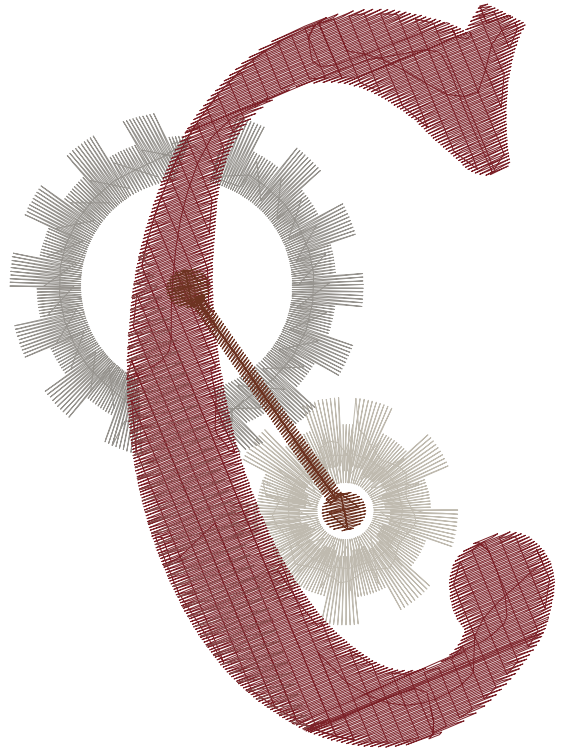

ZOOM 100%

Color Sequence:

Design Name: atwkm1482-b	Date: 2019-04-04 23:20:51	Customer Name:	Machine Set: Default
Size=81.00 mm x 98.40 mm	Stitch No.=12864	ChangeColor No.=4	Trim No.=3

Design Note:

No.	Thread	Length(m)
1.	Robison Anton Super Brite Poly.Melville.9113	7.31
2.	Robison Anton Super Brite Poly.GS Gray.5802	4.92
3.	Robison Anton Super Brite Poly.TH Burgundy.5908	18.33
4.	Robison Anton Super Brite Poly.Ducky Mauve.5722	0.86
5.	Robison Anton Super Brite Poly.Brownstone.9042	0.88

ZOOM 100%

Color Sequence:

Design Name: atwkm1483-c	Date: 2019-04-04 23:21:17	Customer Name:	Machine Set: Default
Size=72.00 mm x 98.30 mm	Stitch No.=8001	ChangeColor No.=4	Trim No.=2

Design Note:

No.	Thread	Length(m)
1.	 Robison Anton Super Brite Poly.Melville.9113	3.35
2.	 Robison Anton Super Brite Poly.GS Gray.5802	4.31
3.	 Robison Anton Super Brite Poly.TH Burgundy.5908	11.13
4.	 Robison Anton Super Brite Poly.Ducky Mauve.5722	0.74
5.	 Robison Anton Super Brite Poly.Brownstone.9042	0.74

ZOOM 100%

Color Sequence:

Design Name: atwkm1484-d	Date: 2019-04-04 22:50:04	Customer Name:	Machine Set: Default
Size=69.00 mm x 98.50 mm	Stitch No.=10793	ChangeColor No.=4	Trim No.=3

Design Note:

No.	Thread	Length(m)
1.	 Robison Anton Super Brite Poly.Melville.9113	5.28
2.	 Robison Anton Super Brite Poly.GS Gray.5802	4.21
3.	 Robison Anton Super Brite Poly.TH Burgundy.5908	16.09
4.	 Robison Anton Super Brite Poly.Ducky Mauve.5722	0.99
5.	 Robison Anton Super Brite Poly.Brownstone.9042	0.92

ZOOM 100%

Color Sequence:

Design Name: atwkm1485-e	Date: 2019-04-04 23:07:33	Customer Name:	Machine Set: Default
Size=67.50 mm x 98.20 mm	Stitch No.=9840	ChangeColor No.=4	Trim No.=2

Design Note:

No.	Thread	Length(m)
1.	 Robison Anton Super Brite Poly.Melville.9113	8.04
2.	 Robison Anton Super Brite Poly.GS Gray.5802	1.60
3.	 Robison Anton Super Brite Poly.TH Burgundy.5908	14.24
4.	 Robison Anton Super Brite Poly.Ducky Mauve.5722	0.98
5.	 Robison Anton Super Brite Poly.Brownstone.9042	0.91