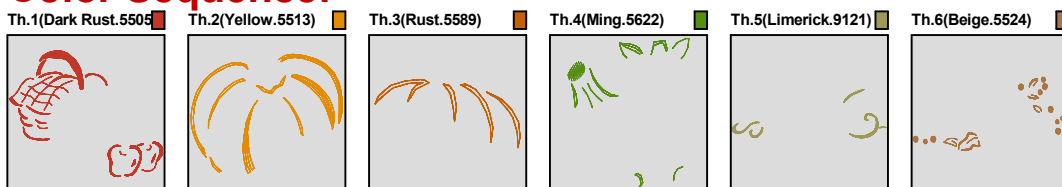

Print At: 2017-6-12

Design Name: atwflc0362	Customer Name:	Machine Set: Default	
Size=97.90 mm x 63.50 mm	Stitch No.=4429	ChangeColor No.=5	Trim No.=59

Design Note:

No.	Thread	Length(m)
1.	 Robison Anton Super Brite Poly.Dark Rust.5505	3.27
2.	 Robison Anton Super Brite Poly.Yellow.5513	2.02
3.	 Robison Anton Super Brite Poly.Rust.5589	0.38
4.	 Robison Anton Super Brite Poly.Ming.5622	0.58
5.	 Robison Anton Super Brite Poly.Limerick.9121	0.85
6.	 Robison Anton Super Brite Poly.Beige.5524	1.03

ZOOM 100%

Color Sequence:

Little Thanksgiving

Author Name: Florence

Print At: 2017-6-12

Design File: atwflc0363.gen

Design Name: atwflc0363	Date: 2017-06-11 13:19:40	Customer Name:	Machine Set: Default
Size=79.80 mm x 97.20 mm	Stitch No.=5727	ChangeColor No.=5	Trim No.=49