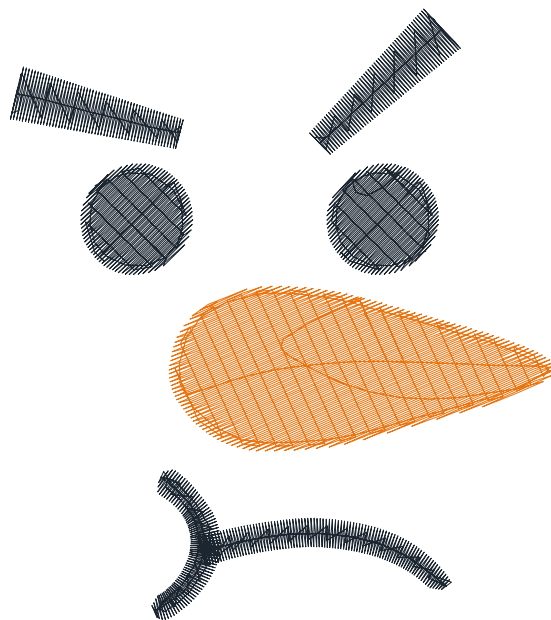

Design Note:

No.	Thread	Length(m)
1.	 Robison Anton Super Brite Poly.Golden Poppy.5630	5.54
2.	 Robison Anton Super Brite Poly.Black.5596	7.54
3.	 Robison Anton Super Brite Poly.Jockey Red.5581	3.07
4.	 Robison Anton Super Brite Poly.Black.5596	0.74

ZOOM 100%

Color Sequence:

Th.1(Golden Poppy.5630)  Th.2(Black.5596)  Th.3(Jockey Red.5581)  Th.4(Black.5596) 

Design Name: atwkm1670	Date: 2020-11-30 12:57:23	Customer Name:	Machine Set: Default
Size=72.80 mm x 80.80 mm	Stitch No.=2866	ChangeColor No.=1	Trim No.=5

Design Note:

No.	Thread	Length(m)
1.	 Robison Anton Super Brite Poly.Golden Poppy.5630	3.77
2.	 Robison Anton Super Brite Poly.Black.5596	4.85

ZOOM 100%

Color Sequence:

Th.1(Golden Poppy.  30)Th.2(Black.5596) 