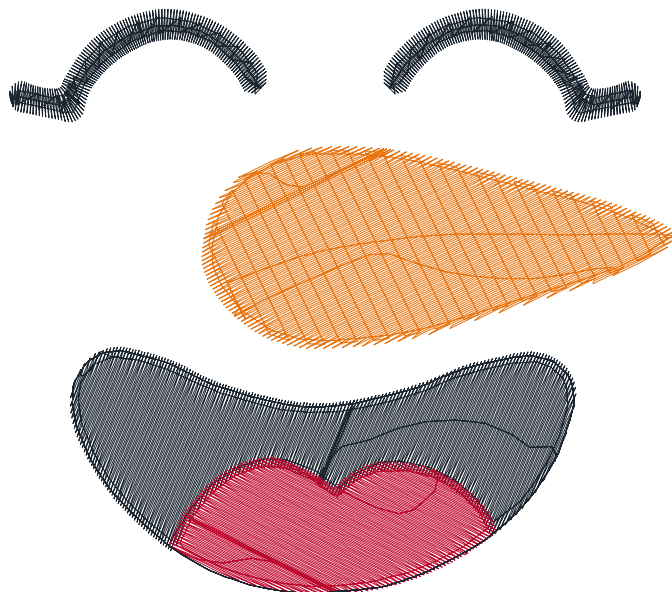

Design Note:

No.	Thread	Length(m)
1.	 Robison Anton Super Brite Poly.Golden Poppy.5630	6.22
2.	 Robison Anton Super Brite Poly.Black.5596	8.66
3.	Robison Anton Super Brite Poly.Natural White.5642	0.64

ZOOM 100%

Color Sequence:

Th.1(Golden Poppy.  30)Th.2(Black.5596)  Th.3(Natural White.  12)

Design Name: atwkm1669	Date: 2020-11-30 12:56:46	Customer Name:	Machine Set: Default
Size=88.60 mm x 77.40 mm	Stitch No.=6076	ChangeColor No.=3	Trim No.=3

Design Note:

No.	Thread	Length(m)
1.	 Robison Anton Super Brite Poly.Golden Poppy.5630	5.54
2.	 Robison Anton Super Brite Poly.Black.5596	7.54
3.	 Robison Anton Super Brite Poly.Jockey Red.5581	3.07
4.	 Robison Anton Super Brite Poly.Black.5596	0.74

ZOOM 100%

Color Sequence:

Th.1(Golden Poppy.5630)  Th.2(Black.5596)  Th.3(Jockey Red.5581)  Th.4(Black.5596) 

Design Name: atwkm1670	Date: 2020-11-30 12:57:23	Customer Name:	Machine Set: Default
Size=72.80 mm x 80.80 mm	Stitch No.=2866	ChangeColor No.=1	Trim No.=5