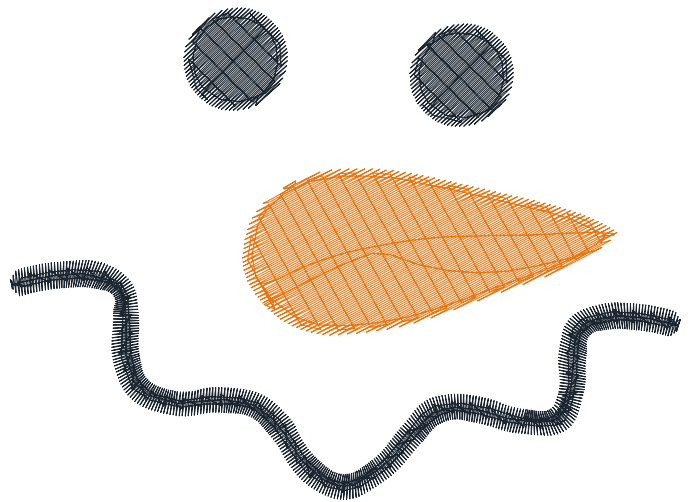

Design Name: atwkm1661	Date: 2020-11-19 22:58:58	Customer Name:	Machine Set: Default
Size=87.70 mm x 69.00 mm	Stitch No.=3420	ChangeColor No.=1	Trim No.=4

No.	Thread	Length(m)
1.	 Robison Anton Super Brite Poly.Golden Poppy.5630	3.88
2.	 Robison Anton Super Brite Poly.Black.5596	7.07

ZOOM 100%

Color Sequence:

Th.1(Golden Poppy. 30)Th.2(Black.5596) 

Design Name: atwkm1662	Date: 2020-11-28 12:46:36	Customer Name:	Machine Set: Default
Size=88.70 mm x 65.00 mm	Stitch No.=2898	ChangeColor No.=1	Trim No.=3

Design Note:

No.	Thread	Length(m)
1.	 Robison Anton Super Brite Poly.Golden Poppy.5630	3.59
2.	 Robison Anton Super Brite Poly.Black.5596	4.58

ZOOM 100%

Color Sequence:

Th.1(Golden Poppy.  30)Th.2(Black.5596) 

Design Name: atwkm1663	Date: 2020-11-30 12:51:14	Customer Name:	Machine Set: Default
Size=87.50 mm x 68.10 mm	Stitch No.=2897	ChangeColor No.=1	Trim No.=3

Design Note:

No.	Thread	Length(m)
1.	 Robison Anton Super Brite Poly.Golden Poppy.5630	3.65
2.	 Robison Anton Super Brite Poly.Black.5596	4.55