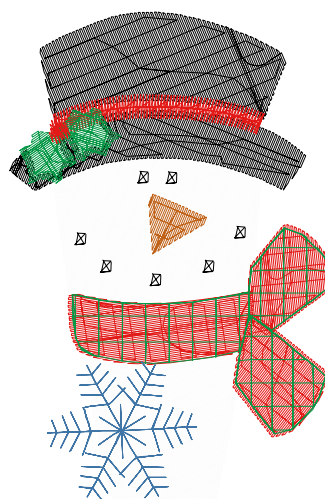

Design Name: atwjt0260	Customer Name:	Machine Set: Default	
Size=34.0 mm x 95.6 mm (1.34 inch x 3.76 inch) Stitch No.=5323 ChangeColor No.=5 Trim No.=19			

Design Note:

No.	Thread	Length(m)
1.	Floriani Polyester.Off White.730	4.46
2.	Floriani Polyester.Charcoal.PF4613	0.30
3.	Floriani Polyester.Deep Violet Purple.K38	4.02
4.	Floriani Polyester.Deep Pink.129	2.35
5.	Floriani Polyester.Burnt Orange.755	0.19
6.	Floriani Polyester.Black.900	0.08

ZOOM 100%

Color Sequence:

Design Name: atwjtl0261	Customer Name:	Machine Set: Default	
Size=43.0 mm x 80.0 mm (1.69 inch x 3.15 inch) Stitch No.=5957 ChangeColor No.=7 Trim No.=13			

No.	Thread	Length(m)
1.	Floriani Polyester.Off White.730	4.60
2.	Floriani Polyester.Black.900	2.79
3.	Floriani Polyester.Fire Engine Red.702	2.85
4.	Floriani Polyester.Spring Green .232	0.71
5.	Floriani Polyester.Periwinkle.332	0.89
6.	Floriani Polyester.Old Gold.563	0.19
7.	Floriani Polyester.Spring Green .232	0.44
8.	Floriani Polyester.Fire Engine Red.702	0.07

ZOOM 100%

Color Sequence:

Design Name: atwjt0262	Customer Name:	Machine Set: Default	
Size=43.2 mm x 95.0 mm (1.70 inch x 3.74 inch) Stitch No.=6456 ChangeColor No.=10 Trim No.=19			

No.	Thread	Length(m)
1.	Floriani Polyester.Charcoal.PF4613	0.20
2.	Floriani Polyester.Off White.730	6.92
3.	Floriani Polyester.Bran.564	0.44
4.	Floriani Polyester.Blue Frost.369	0.97
5.	Floriani Polyester.Beryle Blue.391	0.84
6.	Floriani Polyester.Bijol.526	0.25
7.	Floriani Polyester.Pale Sterling Grey.PF433	1.00
8.	Floriani Polyester.Off White.730	0.50
9.	Floriani Polyester.Fire Engine Red.702	0.67
10.	Floriani Polyester.Black.900	0.36
11.	Floriani Polyester.Amber Yellow.544	0.81