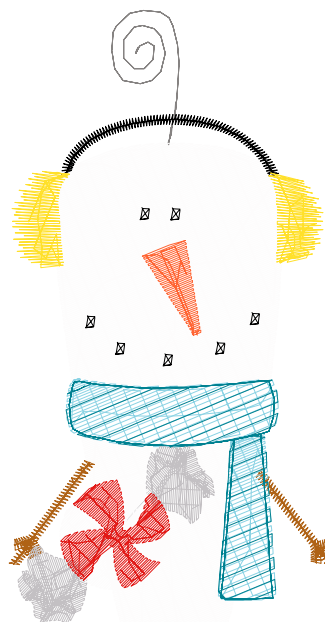

Design Name: atwjt0260	Customer Name:	Machine Set: Default	
Size=34.0 mm x 95.6 mm (1.34 inch x 3.76 inch) Stitch No.=5323 ChangeColor No.=5 Trim No.=19			

Design Note:

No.	Thread	Length(m)
1.	Floriani Polyester.Off White.730	4.46
2.	Floriani Polyester.Charcoal.PF4613	0.30
3.	Floriani Polyester.Deep Violet Purple.K38	4.02
4.	Floriani Polyester.Deep Pink.129	2.35
5.	Floriani Polyester.Burnt Orange.755	0.19
6.	Floriani Polyester.Black.900	0.08

ZOOM 100%

Color Sequence:

Design Name: atwjtl0261	Customer Name:	Machine Set: Default	
Size=43.0 mm x 80.0 mm (1.69 inch x 3.15 inch) Stitch No.=5957 ChangeColor No.=7 Trim No.=13			

No.	Thread	Length(m)
1.	Floriani Polyester.Off White.730	4.60
2.	Floriani Polyester.Black.900	2.79
3.	Floriani Polyester.Fire Engine Red.702	2.85
4.	Floriani Polyester.Spring Green .232	0.71
5.	Floriani Polyester.Periwinkle.332	0.89
6.	Floriani Polyester.Old Gold.563	0.19
7.	Floriani Polyester.Spring Green .232	0.44
8.	Floriani Polyester.Fire Engine Red.702	0.07

ZOOM 100%

Color Sequence:

Design Name: atwjt0262	Customer Name:	Machine Set: Default	
Size=43.2 mm x 95.0 mm (1.70 inch x 3.74 inch) Stitch No.=6456 ChangeColor No.=10 Trim No.=19			

No.	Thread	Length(m)
1.	Floriani Polyester.Charcoal.PF4613	0.20
2.	Floriani Polyester.Off White.730	6.92
3.	Floriani Polyester.Bran.564	0.44
4.	Floriani Polyester.Blue Frost.369	0.97
5.	Floriani Polyester.Beryle Blue.391	0.84
6.	Floriani Polyester.Bijol.526	0.25
7.	Floriani Polyester.Pale Sterling Grey.PF433	1.00
8.	Floriani Polyester.Off White.730	0.50
9.	Floriani Polyester.Fire Engine Red.702	0.67
10.	Floriani Polyester.Black.900	0.36
11.	Floriani Polyester.Amber Yellow.544	0.81

ZOOM 100%

Color Sequence:

Th.1(Charcoal.PF4613)	Th.2(Off White.730)	Th.3(Bran.564)	Th.4(Blue Frost.369)	Th.5(Beryle Blue.391)	Th.6(Bijol.526)	Th.7(Pale Sterling Grey.PF433)	Th.8(Off White.730)
Th.9(Fire Engine Red.702)	Th.10(Black.900)	Th.11(Amber Yellow.544)					