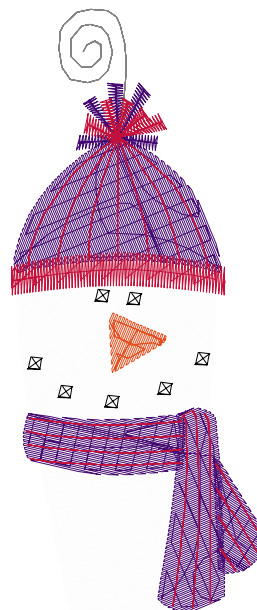

Design Name: atwjt0260	Customer Name:	Machine Set: Default	
Size=34.0 mm x 95.6 mm (1.34 inch x 3.76 inch) Stitch No.=5323 ChangeColor No.=5 Trim No.=19			

Design Note:

No.	Thread	Length(m)
1.	Floriani Polyester.Off White.730	4.46
2.	Floriani Polyester.Charcoal.PF4613	0.30
3.	Floriani Polyester.Deep Violet Purple.K38	4.02
4.	Floriani Polyester.Deep Pink.129	2.35
5.	Floriani Polyester.Burnt Orange.755	0.19
6.	Floriani Polyester.Black.900	0.08

ZOOM 100%

Color Sequence:

Design Name: atwjtl0261	Customer Name:	Machine Set: Default	
Size=43.0 mm x 80.0 mm (1.69 inch x 3.15 inch) Stitch No.=5957 ChangeColor No.=7 Trim No.=13			

No.	Thread	Length(m)
1.	Floriani Polyester.Off White.730	4.60
2.	Floriani Polyester.Black.900	2.79
3.	Floriani Polyester.Fire Engine Red.702	2.85
4.	Floriani Polyester.Spring Green .232	0.71
5.	Floriani Polyester.Periwinkle.332	0.89
6.	Floriani Polyester.Old Gold.563	0.19
7.	Floriani Polyester.Spring Green .232	0.44
8.	Floriani Polyester.Fire Engine Red.702	0.07

ZOOM 100%

Color Sequence:

Design Name: atwjt0262	Customer Name:	Machine Set: Default	
Size=43.2 mm x 95.0 mm (1.70 inch x 3.74 inch) Stitch No.=6456 ChangeColor No.=10 Trim No.=19			

No.	Thread	Length(m)
1.	Floriani Polyester.Charcoal.PF4613	0.20
2.	Floriani Polyester.Off White.730	6.92
3.	Floriani Polyester.Bran.564	0.44
4.	Floriani Polyester.Blue Frost.369	0.97
5.	Floriani Polyester.Beryle Blue.391	0.84
6.	Floriani Polyester.Bijol.526	0.25
7.	Floriani Polyester.Pale Sterling Grey.PF433	1.00
8.	Floriani Polyester.Off White.730	0.50
9.	Floriani Polyester.Fire Engine Red.702	0.67
10.	Floriani Polyester.Black.900	0.36
11.	Floriani Polyester.Amber Yellow.544	0.81