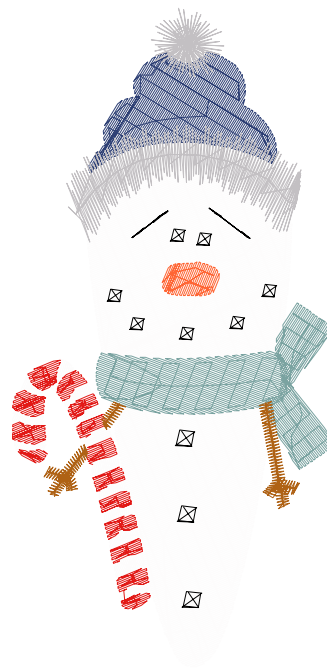

Design Name: atwjt0263	Customer Name:	Machine Set: Default	
Size=42.8 mm x 87.2 mm (1.69 inch x 3.43 inch) Stitch No.=6002 ChangeColor No.=8 Trim No.=39			

No.	Thread	Length(m)
1.	Floriani Polyester.Off White.730	5.28
2.	Floriani Polyester.Pewter.434	1.45
3.	Floriani Polyester.Bluejay.366	1.13
4.	Floriani Polyester.Pale Sterling Grey.PF433	1.74
5.	Floriani Polyester.Black.900	0.18
6.	Floriani Polyester.Bijol.526	0.18
7.	Floriani Polyester.Off White.730	0.77
8.	Floriani Polyester.Fire Engine Red.702	0.76
9.	Floriani Polyester.Bran.564	0.44

ZOOM 100%

Color Sequence:

Th.1(Off White.730)	Th.2(Pewter.434)	Th.3(Bluejay.366)	Th.4(Pale Sterling Grey.PF433)	Th.5(Black.900)	Th.6(Bijol.526)	Th.7(Off White.730)	Th.8(Fire Engine Red.702)
Th.9(Bran.564)