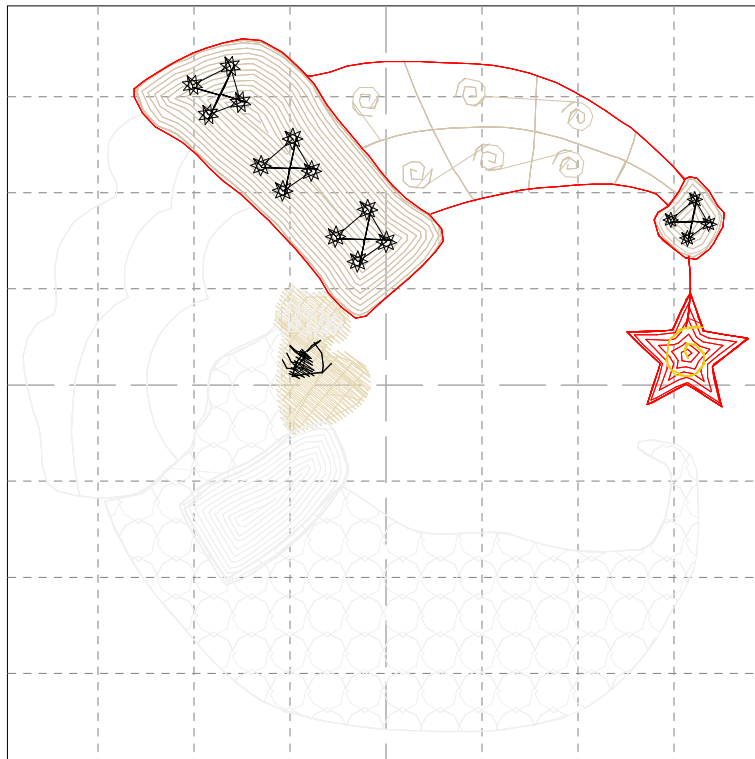

This area is reserved for your logo. Place logo.bmp file (width: 1398 , height: 434 pixels) in the same folder as embird.exe file.

File: atwbec0943.pes (Babylock, Bernina, Brother #PES0001)  
 Stitches: 6261  
 Size: 3.75 x 3.66 " (95.2 x 93.0 mm)  
 Begin: 1.87, 1.83 "  
 End: 3.19, 2.74 "  
 Start needle: 1  
 Colors: 8/15 , Stops: 7  
 Date: 11/22/17

This area is reserved for your address information. Place address.txt text file containing your address in the same folder as embird.exe file.

This area is reserved for your logo. Place logo.bmp file (width: 1398 , height: 434 pixels) in the same folder as embird.exe file.

File: atwbec0948.pes (Babylock, Bernina, Brother #PES0100)

Stitches: 6594

Size: 3.78 x 3.60 " (96.0 x 91.5 mm)

Begin: 1.89, 1.80 "

End: 3.54, 2.10 "

Start needle: 1

Colors: 6/11 , Stops: 5

Date: 11/22/17