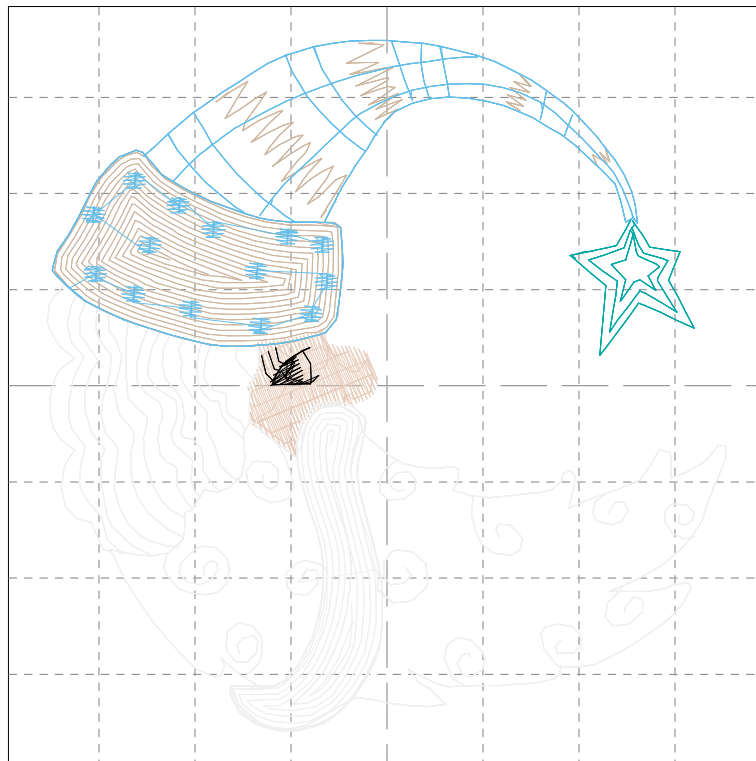

This area is reserved for your logo. Place logo.bmp file (width: 1398 , height: 434 pixels) in the same folder as embird.exe file.

File: atwbec0946.pes (Babylock, Bernina, Brother #PES0100)
Stitches: 6408
Size: 3.54 x 3.59 " (89.8 x 91.2 mm)
Begin: 1.77, 1.80 "
End: 1.41, 1.85 "
Start needle: 1
Colors: 6/11 , Stops: 5
Date: 11/22/17

This area is reserved for your address information. Place address.txt text file containing your address in the same folder as embird.exe file.