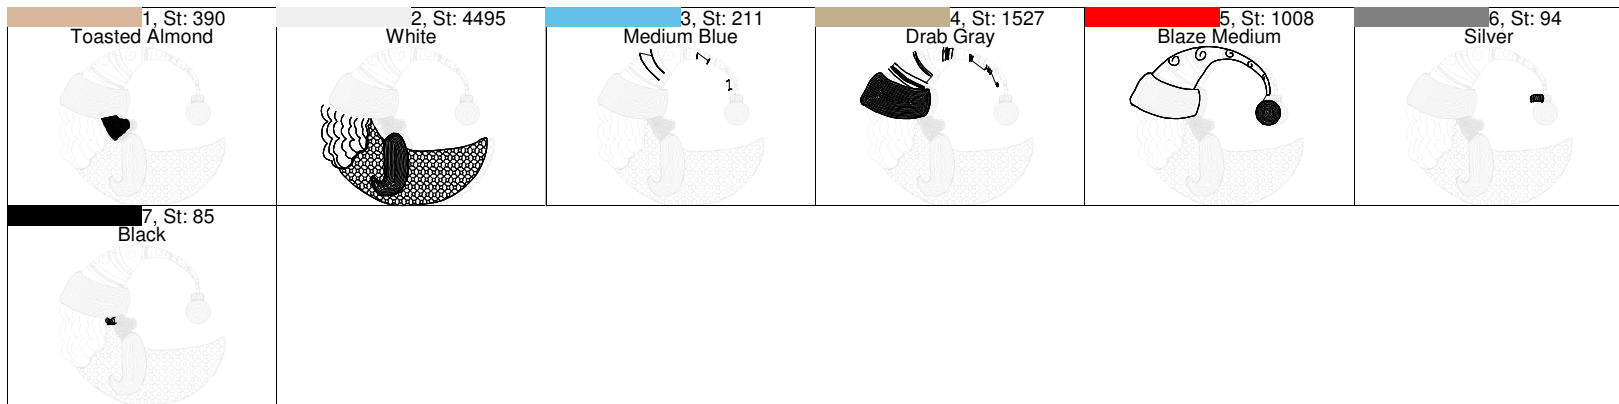

This area is reserved for your logo. Place logo.bmp file (width: 1398 , height: 434 pixels) in the same folder as embird.exe file.

File: atwbec0950.pes (Babylock, Bernina, Brother #PES0001)

Stitches: 7810

Size: 3.78 x 3.61 " (96.0 x 91.8 mm)

Begin: 1.89, 1.81 "

End: 1.44, 1.98 "

Start needle: 1

Colors: 7/13 , Stops: 6

Date: 11/22/17

This area is reserved for your address information. Place address.txt text file containing your address in the same folder as embird.exe file.