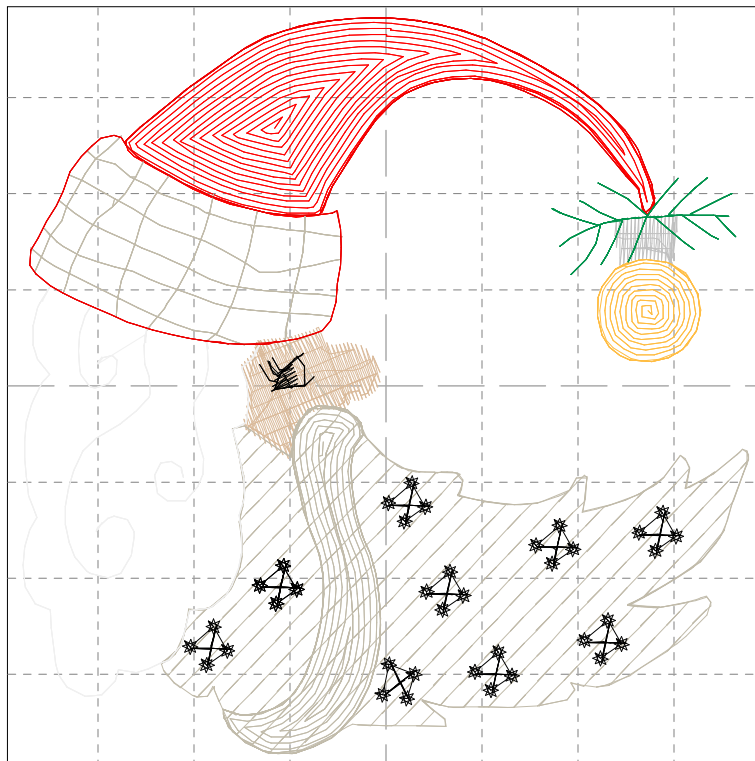

This area is reserved for your address information. Place address.txt text file containing your address in the same folder as embird.exe file.

This area is reserved for your logo. Place logo.bmp file (width: 1398 , height: 434 pixels) in the same folder as embird.exe file.

File: atwbec0951.pes (Babylock, Bernina, Brother #PES0100)

Stitches: 6829

Size: 3.78 x 3.83 " (96.0 x 97.2 mm)

Begin: 1.89, 1.91 "

End: 2.76, 2.83 "

Start needle: 1

Colors: 9/17 , Stops: 8

Date: 11/22/17