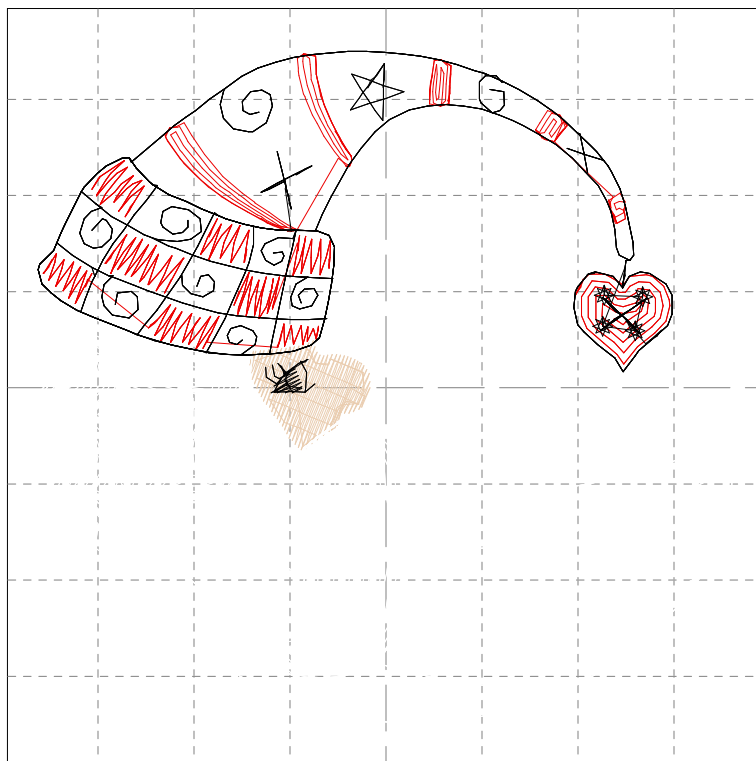

File: atwbec0947.pes (Babylock, Bernina, Brother #PES0001)

Stitches: 6178

Size: 3.65 x 3.50 " (92.8 x 88.8 mm)

Begin: 1.83, 1.75 "

End: 1.42, 1.89 "

Start needle: 1

Colors: 4/7 , Stops: 3

Date: 11/22/17

This area is reserved for your logo. Place logo.bmp file (width: 1398 , height: 434 pixels) in the same folder as embird.exe file.

This area is reserved for your address information. Place address.txt text file containing your address in the same folder as embird.exe file.