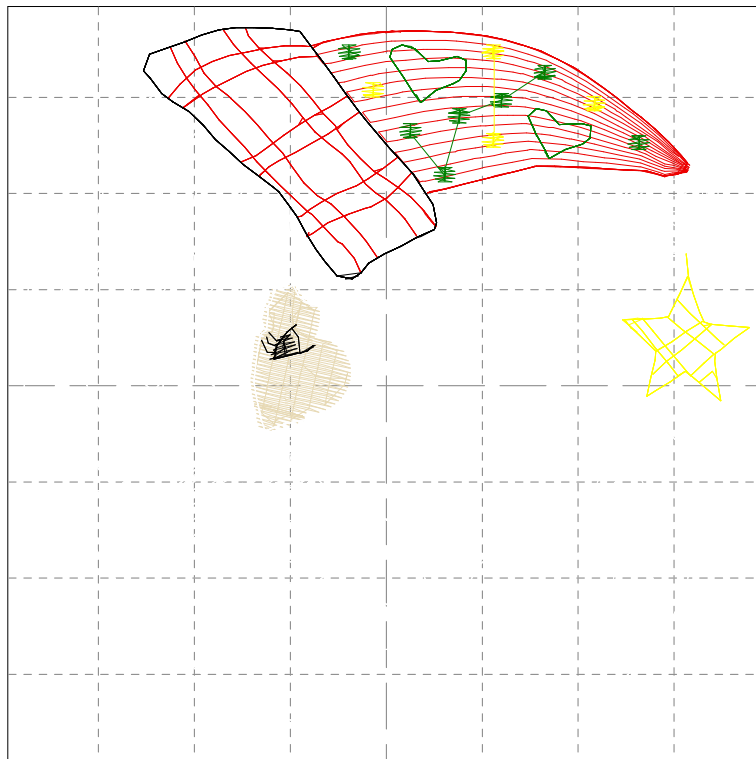

This area is reserved for your logo. Place logo.bmp file (width: 1398 , height: 434 pixels) in the same folder as embird.exe file.

File: atwbec0944.pes (Babylock, Bernina, Brother #PES0001)
Stitches: 5663
Size: 3.78 x 3.72 " (96.1 x 94.6 mm)
Begin: 1.89, 1.86 "
End: 1.52, 2.07 "
Start needle: 1
Colors: 6/11 , Stops: 5
Date: 11/22/17

This area is reserved for your address information. Place address.txt text file containing your address in the same folder as embird.exe file.