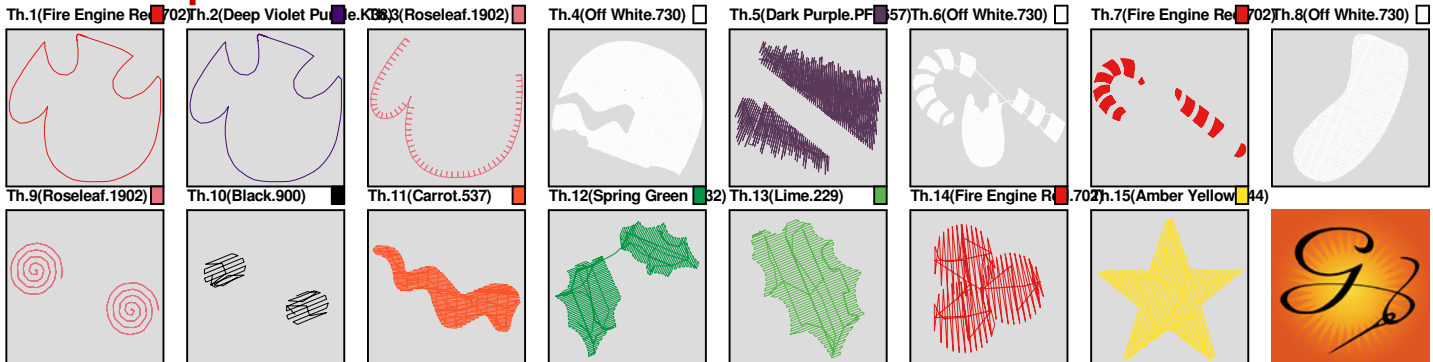

Design Name: atwjt0239	Customer Name:	Machine Set: Default	
Size=68.3 mm x 94.9 mm (2.69 inch x 3.74 inch) Stitch No.=10192 ChangeColor No.=14 Trim No.=21			

Design Note:

No.	Thread	Length(m)
1.	Floriani Polyester.Fire Engine Red.702	0.23
2.	Floriani Polyester.Deep Violet Purple.K38	0.23
3.	Floriani Polyester.Roseleaf.1902	0.41
4.	Floriani Polyester.Off White.730	5.57
5.	Floriani Polyester.Dark Purple.PF6657	2.21
6.	Floriani Polyester.Off White.730	2.99
7.	Floriani Polyester.Fire Engine Red.702	1.68
8.	Floriani Polyester.Off White.730	2.01
9.	Floriani Polyester.Roseleaf.1902	0.53
10.	Floriani Polyester.Black.900	0.05
11.	Floriani Polyester.Carrot.537	1.01
12.	Floriani Polyester.Spring Green .232	0.79
13.	Floriani Polyester.Lime.229	0.54
14.	Floriani Polyester.Fire Engine Red.702	0.37
15.	Floriani Polyester.Amber Yellow.544	1.11

ZOOM 100%

Color Sequence:

Design Name: atwjtl0240	Customer Name:	Machine Set: Default	
Size=53.4 mm x 95.5 mm (2.10 inch x 3.76 inch) Stitch No.=8838 ChangeColor No.=17 Trim No.=11			

No.	Thread	Length(m)
1.	Floriani Polyester.Fire Engine Red.702	0.27
2.	Floriani Polyester.Imperial Blue.PF306	0.15
3.	Floriani Polyester.Fire Engine Red.702	0.35
4.	Floriani Polyester.Blue Azure.2040	0.46
5.	Floriani Polyester.Off White.730	4.46
6.	Floriani Polyester.Black.900	0.27
7.	Floriani Polyester.Primrose Jasmine.512	0.19
8.	Floriani Polyester.Bluejay.366	1.35
9.	Floriani Polyester.Off White.730	0.36
10.	Floriani Polyester.Angora White.811	0.36
11.	Floriani Polyester.Fire Engine Red.702	0.40
12.	Floriani Polyester.Muted Spice.767	2.32
13.	Floriani Polyester.Shasta Pink.792	0.38
14.	Floriani Polyester.Indian Spice.737	0.45
15.	Floriani Polyester.Black.900	0.19
16.	Floriani Polyester.Blue Azure.2040	4.18
17.	Floriani Polyester.Green Meadow.277	0.50
18.	Floriani Polyester.Fire Engine Red.702	0.09