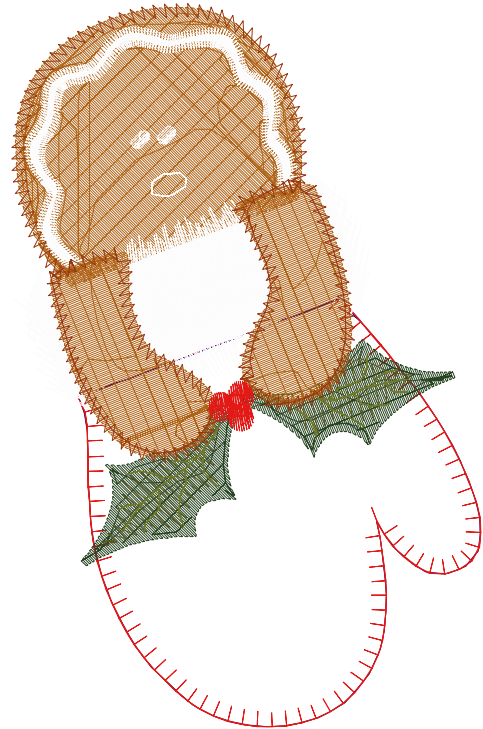

Design Name: atwjt0234	Customer Name:	Machine Set: Default	
Size=62.0 mm x 95.6 mm (2.44 inch x 3.76 inch) Stitch No.=8637 ChangeColor No.=10 Trim No.=18			

Design Note:

No.	Thread	Length(m)
1.	Floriani Polyester.Fire Engine Red.702	0.19
2.	Floriani Polyester.Deep Violet Purple.K38	0.24
3.	Floriani Polyester.Fire Engine Red.702	0.61
4.	Floriani Polyester.Bran.564	5.18
5.	Floriani Polyester.Off White.730	6.98
6.	Floriani Polyester.Wreath Green.206	1.89
7.	Floriani Polyester.Pation Green.2015	0.37
8.	Floriani Polyester.Bran.564	3.24
9.	Floriani Polyester.Antique Bronze.713	0.79
10.	Floriani Polyester.Fire Engine Red.702	0.30
11.	Floriani Polyester.Avocado.2013	0.43

ZOOM 100%

Color Sequence:

Th.1(Fire Engine Red.702) Th.2(Deep Violet Purple.K38) Th.3(Fire Engine Red.702) Th.4(Bran.564) Th.5(Off White.730) Th.6(Wreath Green.206) Th.7(Pation Green.2015) Th.8(Bran.564) Th.9(Antique Bronze.713) Th.10(Fire Engine Red.702) Th.11(Avocado.2013)