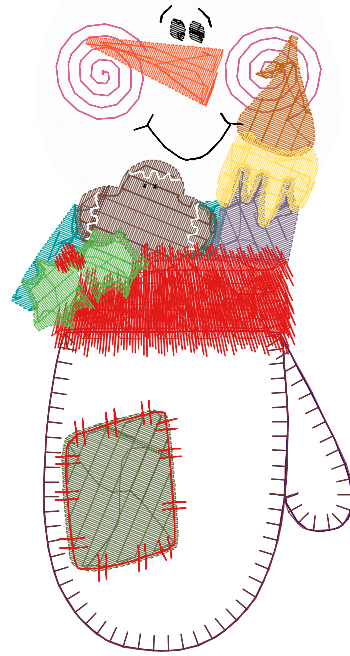

Design Name: atwjtl0236	Customer Name:	Machine Set: Default	
Size=45.2 mm x 95.0 mm (1.78 inch x 3.74 inch) Stitch No.=8928 ChangeColor No.=16 Trim No.=13			

Design Note:

No.	Thread	Length(m)
1.	Floriani Polyester.Fire Engine Red.702	0.37
2.	Floriani Polyester.Deep Violet Purple.K38	0.26
3.	Floriani Polyester.Chocolate.PF199	0.57
4.	Floriani Polyester.Off White.730	5.12
5.	Floriani Polyester.Zephyr.601	0.59
6.	Floriani Polyester.Old Gold.563	0.52
7.	Floriani Polyester.Blue Azure.2040	0.37
8.	Floriani Polyester.Cadet.PF633	0.61
9.	Floriani Polyester.Vegas Gold.560	0.65
10.	Floriani Polyester.Amber Beige.PF778	0.92
11.	Floriani Polyester.Off White.730	0.12
12.	Floriani Polyester.Fire Engine Red.702	3.85
13.	Floriani Polyester.Black.900	0.19
14.	Floriani Polyester.Carrot.537	0.42
15.	Floriani Polyester.Hunter Green.248	1.38
16.	Floriani Polyester.Lime.229	0.68
17.	Floriani Polyester.Fire Engine Red.702	0.69

ZOOM 100%

Color Sequence:

Th.1(Fire Engine Red.702)	Th.2(Deep Violet Purple.K38)	Th.3(Chocolate.PF199)	Th.4(Off White.730)	Th.5(Zephyr.601)	Th.6(Old Gold.563)	Th.7(Blue Azure.2040)	Th.8(Cadet.PF633)
Th.9(Vegas Gold.560)	Th.10(Amber Beige.PF778)	Th.11(Off White.730)	Th.12,13,14(Fire Engine Red.702)	Th.15(Black.900)	Th.16(Carrot.537)	Th.17(Hunter Green.248)	Th.18(Lime.229)
Th.19(Fire Engine Red.702)