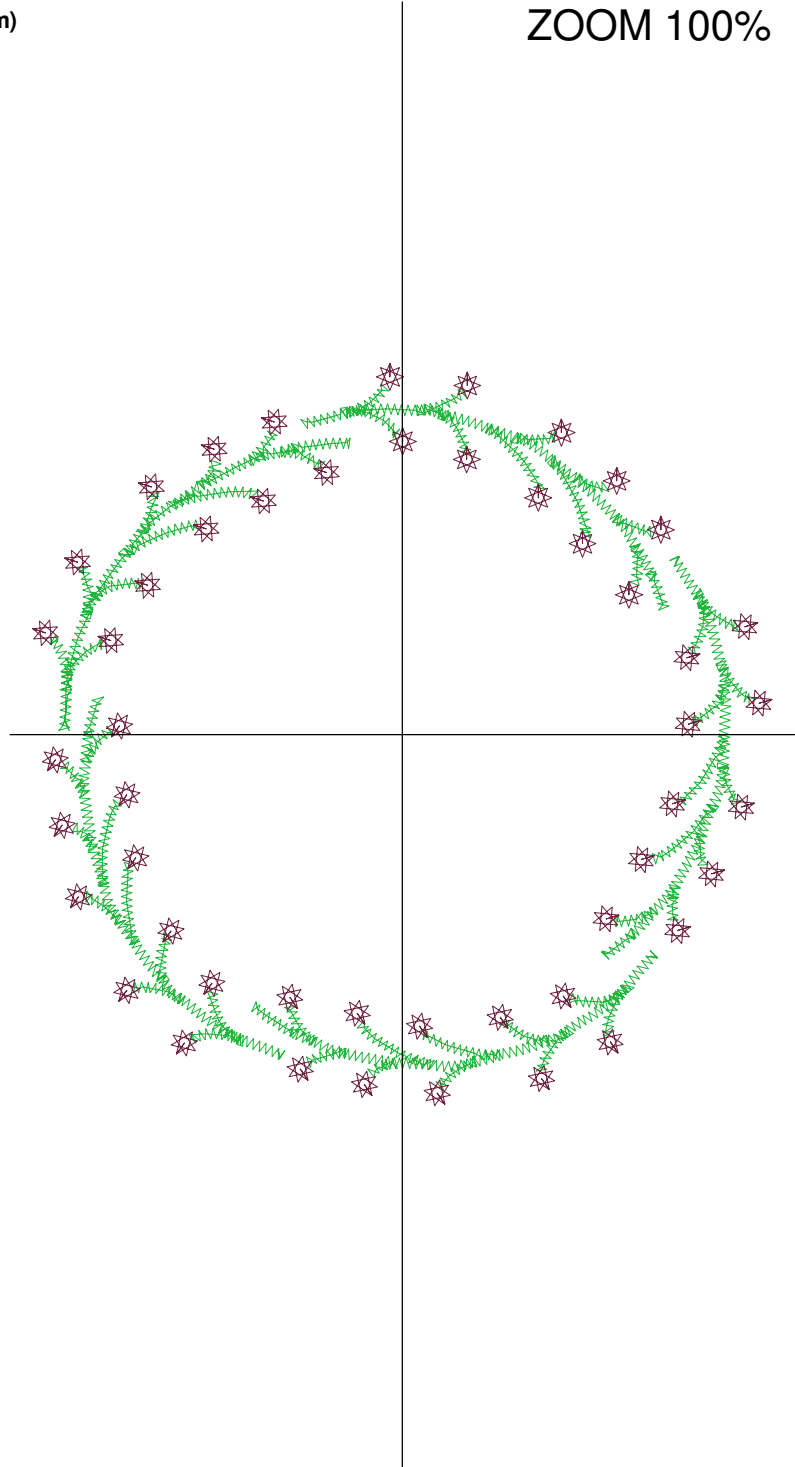

Design Name: atwnls2271	Customer Name:	Machine Set: Default	
Size=97.8 mm x 98.2 mm (3.85 inch x 3.87 inch) Stitch No.=2726 ChangeColor No.=1 Trim No.=55			

Design Note:

No.	Thread	Length(m)
1.	Robison Anton Super Brite Poly.Enventide Green.9147	2.84
2.	Robison Anton Super Brite Poly.Salvia Plum.9055	1.49

ZOOM 100%

Color Sequence:

Th.1(Enventide Gred)2(Salvia Plum.90)