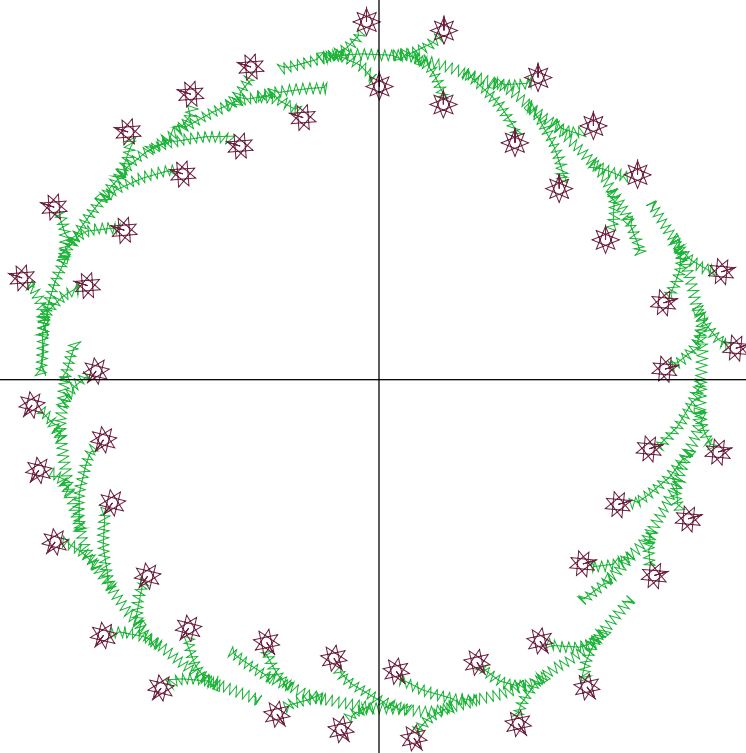

Design Note:

No.	Thread	Length(m)
1.	 Robison Anton Super Brite Poly.Light Kelly.7710	10.41

ZOOM 100%

Color Sequence:

Th.1(Light Kelly.771)

Design Name: atwnls2270	Customer Name:	Machine Set: Default	
Size=99.6 mm x 96.2 mm (3.92 inch x 3.79 inch) Stitch No.=5035 ChangeColor No.=0 Trim No.=10			

Design Note:

No.	Thread	Length(m)
1.	 Robison Anton Super Brite Poly.Pollen Gold.5856	9.98

ZOOM 100%

Color Sequence:

Th.1(Pollen Gold.5856)

Design Name: atwnls2271	Customer Name:	Machine Set: Default	
Size=97.8 mm x 98.2 mm (3.85 inch x 3.87 inch) Stitch No.=2726 ChangeColor No.=1 Trim No.=55			

Design Note:

No.	Thread	Length(m)
1.	 Robison Anton Super Brite Poly.Enventide Green.9147	2.84
2.	 Robison Anton Super Brite Poly.Salvia Plum.9055	1.49

ZOOM 100%

Color Sequence:

Th.1(Enventide Gred )2(Salvia Plum.90 )

Design Name: atwnls2272	Customer Name:	Machine Set: Default	
Size=97.5 mm x 96.4 mm (3.84 inch x 3.80 inch) Stitch No.=9300 ChangeColor No.=0 Trim No.=5			

Design Note:

No.	Thread	Length(m)
1.	 Robison Anton Super Brite Poly.Enventide Green.9147	13.99